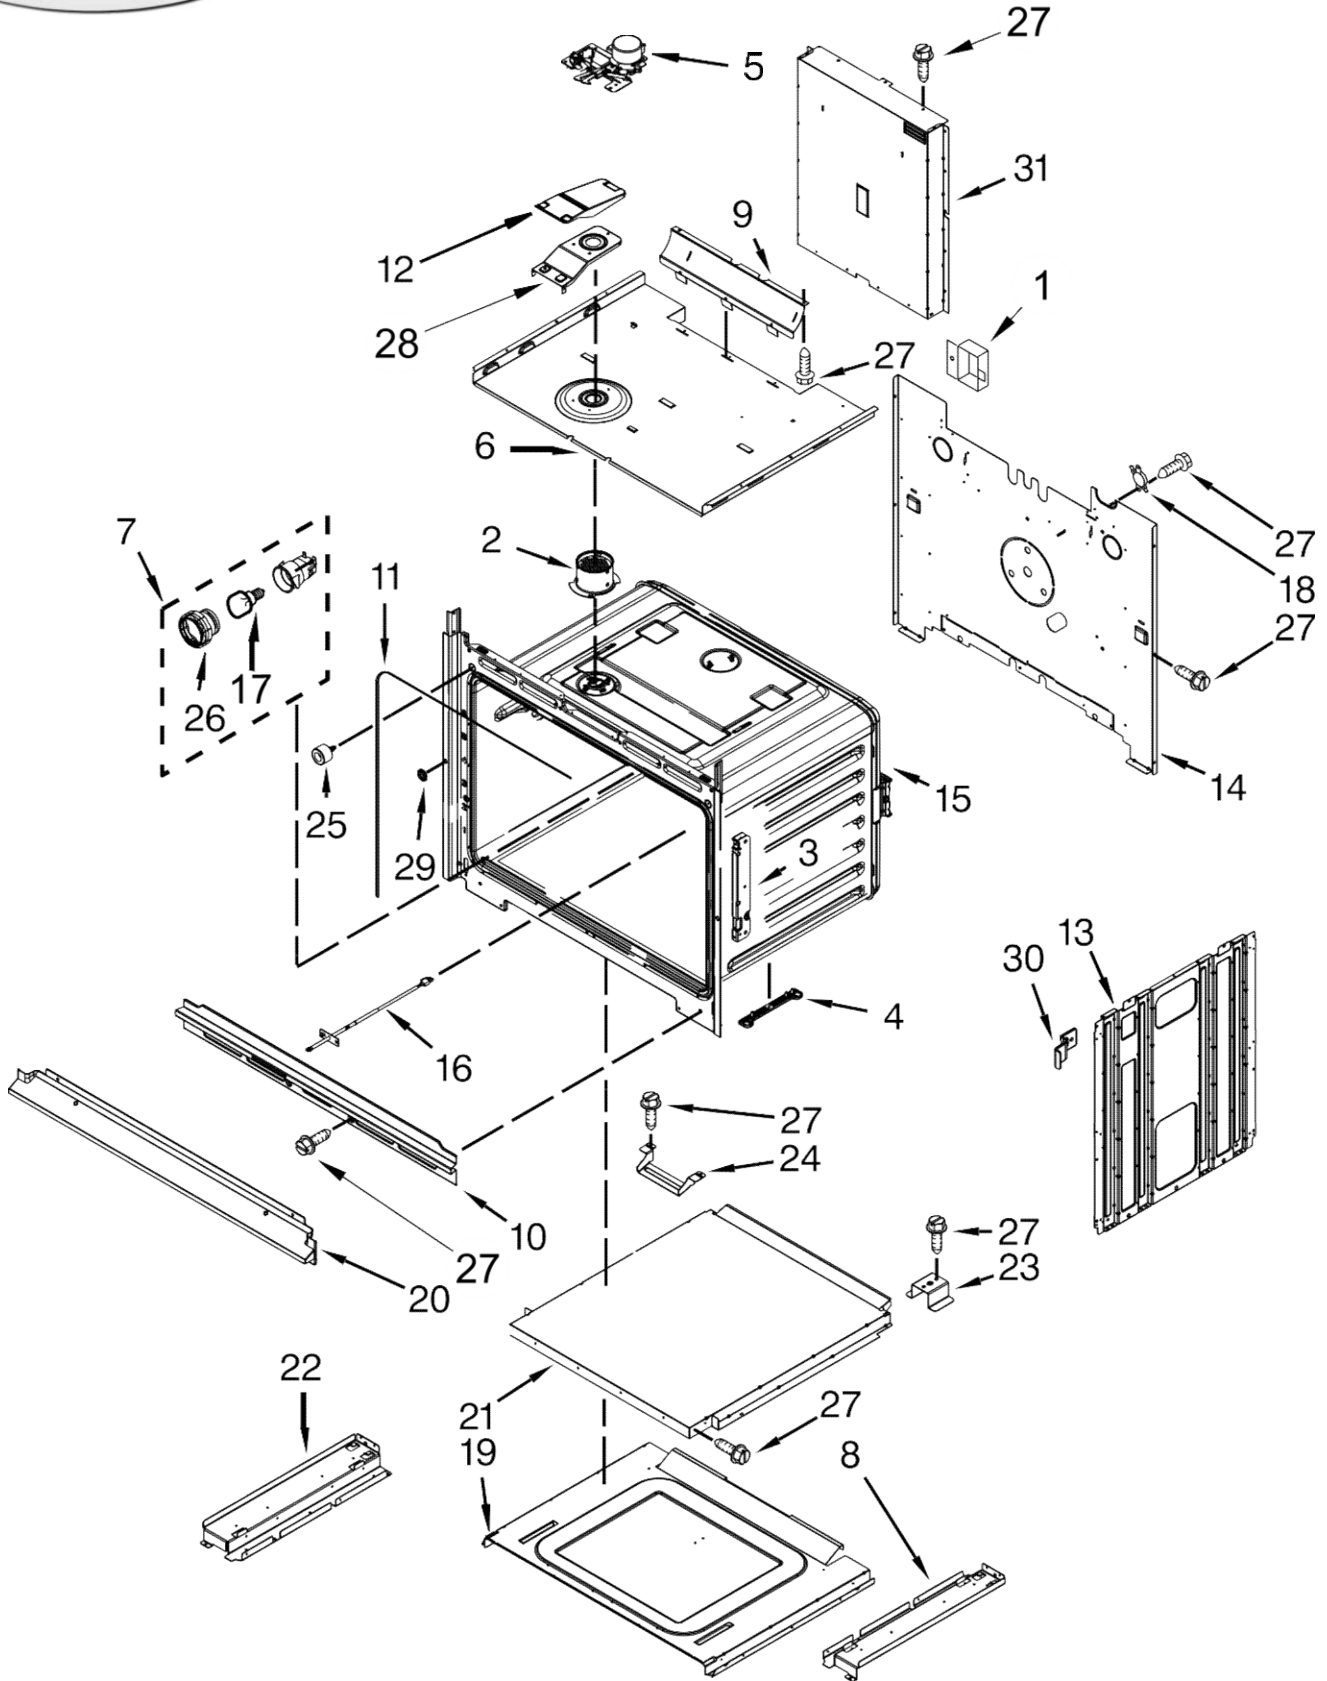

30" BUILT-IN ELECTRIC COMBINATION MICROWAVE WALL OVEN

MODELS:

WOC54EC0AB04 (Black)
WOC54EC0AW04 (White)
WOC54EC0AS04 (Stainless)

HORNO WOC54EC0AW04

HORNO WOC54EC0AW04

<u>Illus. No.</u>	<u>Part No.</u>	<u>Description</u>
1		Literature Parts
	W10796009	Guide, Use & Care (Oven)
	W10798191	Guide, Use & Care (Microwave Oven)
	W10696163	Instructions, Installation
	W10886884	Sheet, Tech
2	W10752316	Interface (Maxwell), User Board
3	W10878986	Assembly (Maxwell), Main Control
4	W10618105	Spacer, Lateral
5	W10669823	Blower
6	7101P403-60	Screw
7	W10412514	Board, Wide Interface
8	7101P426-60	Screw
9	7101P434-60	Screw
10	W10655463	Bracket, Blower (Left)
	W10655462	Bracket, Blower (Right)
11	4451758	Block, Foam
12	W10618126	Chassis, Back Divider

<u>Illus. No.</u>	<u>Part No.</u>	<u>Description</u>
13	W10318158	Chassis, Cover Top Front 30"
14	W10283031	Chassis, Cover Top Back 30"
15	W10655467	Chassis, Combo Side

<u>Illus. No.</u>	<u>Part No.</u>	<u>Description</u>
16		Assembly, Control Panel (Includes Overlay)
	W10812354	Black
	W10812355	White
	W10812356	Stainless
		FOLLOWING PARTS NOT ILLUSTRATED
	W10876818	Harness, Main
	W10389372	Harness, Fan & Turntable
	W10406103	Harness, Inverter
	W10371814	Harness, Interlock
	W10778562	Harness, Communication
	W10775068	Harness, Door Latch
	W10392129	Strap, Ground
	4450800	Screw, Grounding
	4448664	Clamp, Conduit
	313438	Clip, Harness
	4450950	Conduit, Combo

HORNO WOC54EC0AW04

HORNO WOC54EC0AW04

<u>Illus. No.</u>	<u>Part No.</u>	<u>Description</u>
1	8285593	Cover, Connector
2	W10282946	Tube, Vent
3	W10616802	Receiver, Hinge
4	W10618102	Spacer, Base
5	W10618131	Latch, Motorized
6	W10813743	Top, Chassis
7	W10734063	Assembly, Light
8	W10283021	Support, Base (Right)
9	W10641572	Deflector, Blower
10	W10283042	Vent, Combo Center
11	W10282960	Gasket
12	W10616810	Cover, Vent Exhaust
13	W10318190	Side, Chassis (Right)
14	W10813703	Back, Chassis
15		Liner, Oven (Not Serviceable)