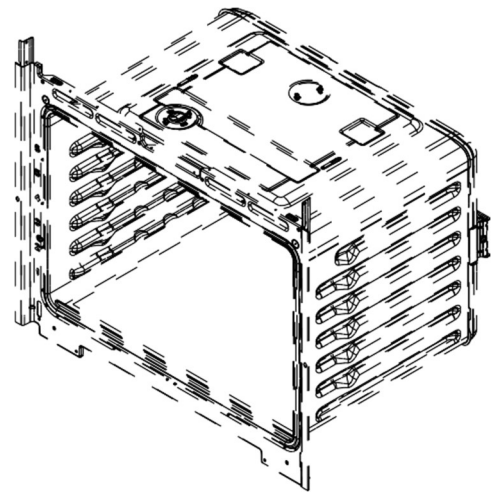

HORNO WOC54EC0AW04

<u>Illus. No.</u>	<u>Part No.</u>	<u>Description</u>
1	W10347596	Assembly, Window Pack
2	W10284285	Spring, Door Glass Fixation
3	3196183	Screw
4		Badge
	W10481433	Grey
	W10481434	White
5	W10709147	Assembly, Liner
6	W10639069	Hinge, Door

<u>Illus. No.</u>	<u>Part No.</u>	<u>Description</u>
7		Assembly, Door
	W10587549	Black
	W10587550	White
	W10587556	Stainless
8		Assembly, Handle
	W10327379	Black
	W10327380	White
	W10317136	Stainless
9	W10678524	Glass, Inner

<u>Illus. No.</u>	<u>Part No.</u>	<u>Description</u>
10	W10284297	Bracket, Glass
11	488130	Screw
12	7101P426-60	Screw
13	7101P633-60	Screw (Black)
14	W10653954	Clip, Spring Metal

HORNO WOC54EC0AW04