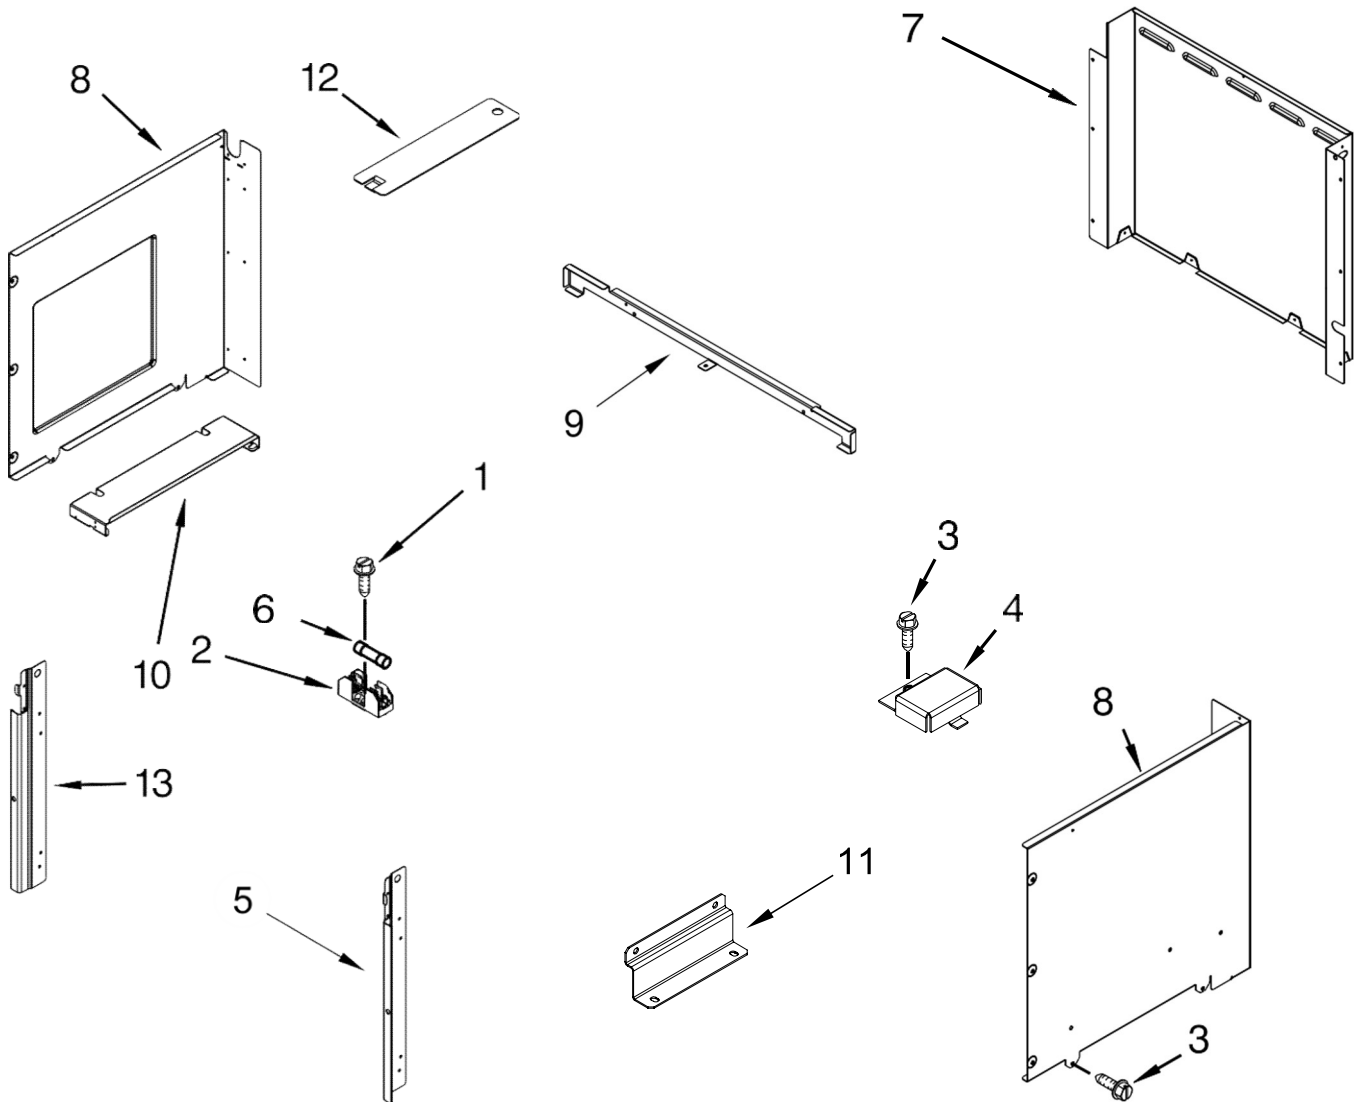

HORNO WOC54EC0AW04

Illus.
No. Part No. Description

- 1 461967720541 Turntable
- 2 W10367316 Ring, Turntable

Illus.
No. Part No. Description

- 3 W10545578 Drive, Turntable
- 4 461967451001 Plate, Cover

HORNO WOC54EC0AW04