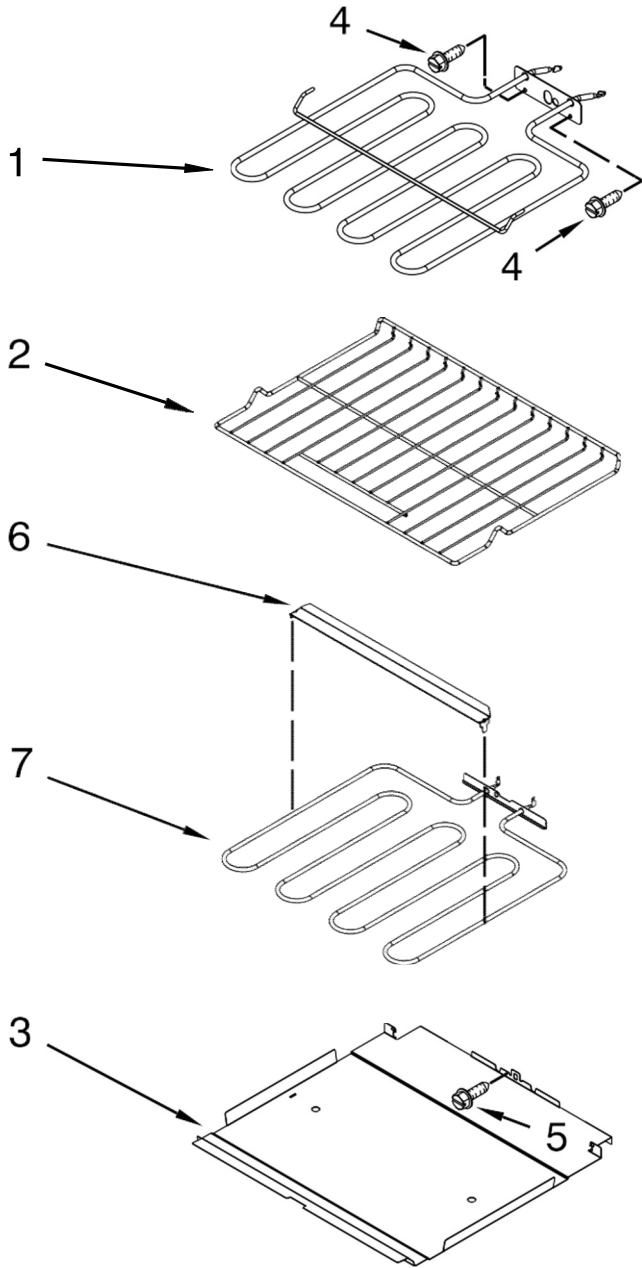

HORNO WOC54EC0AW04

<u>Illus. No.</u>	<u>Part No.</u>	<u>Description</u>
1	W10347596	Assembly, Window Pack
2	W10284285	Spring, Door Glass Fixation
3	3196183	Screw
4		Badge
	W10481433	Grey
	W10481434	White
5	W10709147	Assembly, Liner
6	W10639069	Hinge, Door

<u>Illus. No.</u>	<u>Part No.</u>	<u>Description</u>
7		Assembly, Door
	W10587549	Black
	W10587550	White
	W10587556	Stainless
8		Assembly, Handle
	W10327379	Black
	W10327380	White
	W10317136	Stainless
9	W10678524	Glass, Inner

<u>Illus. No.</u>	<u>Part No.</u>	<u>Description</u>
10	W10284297	Bracket, Glass
11	488130	Screw
12	7101P426-60	Screw
13	7101P633-60	Screw (Black)
14	W10653954	Clip, Spring Metal

HORNO WOC54EC0AW04