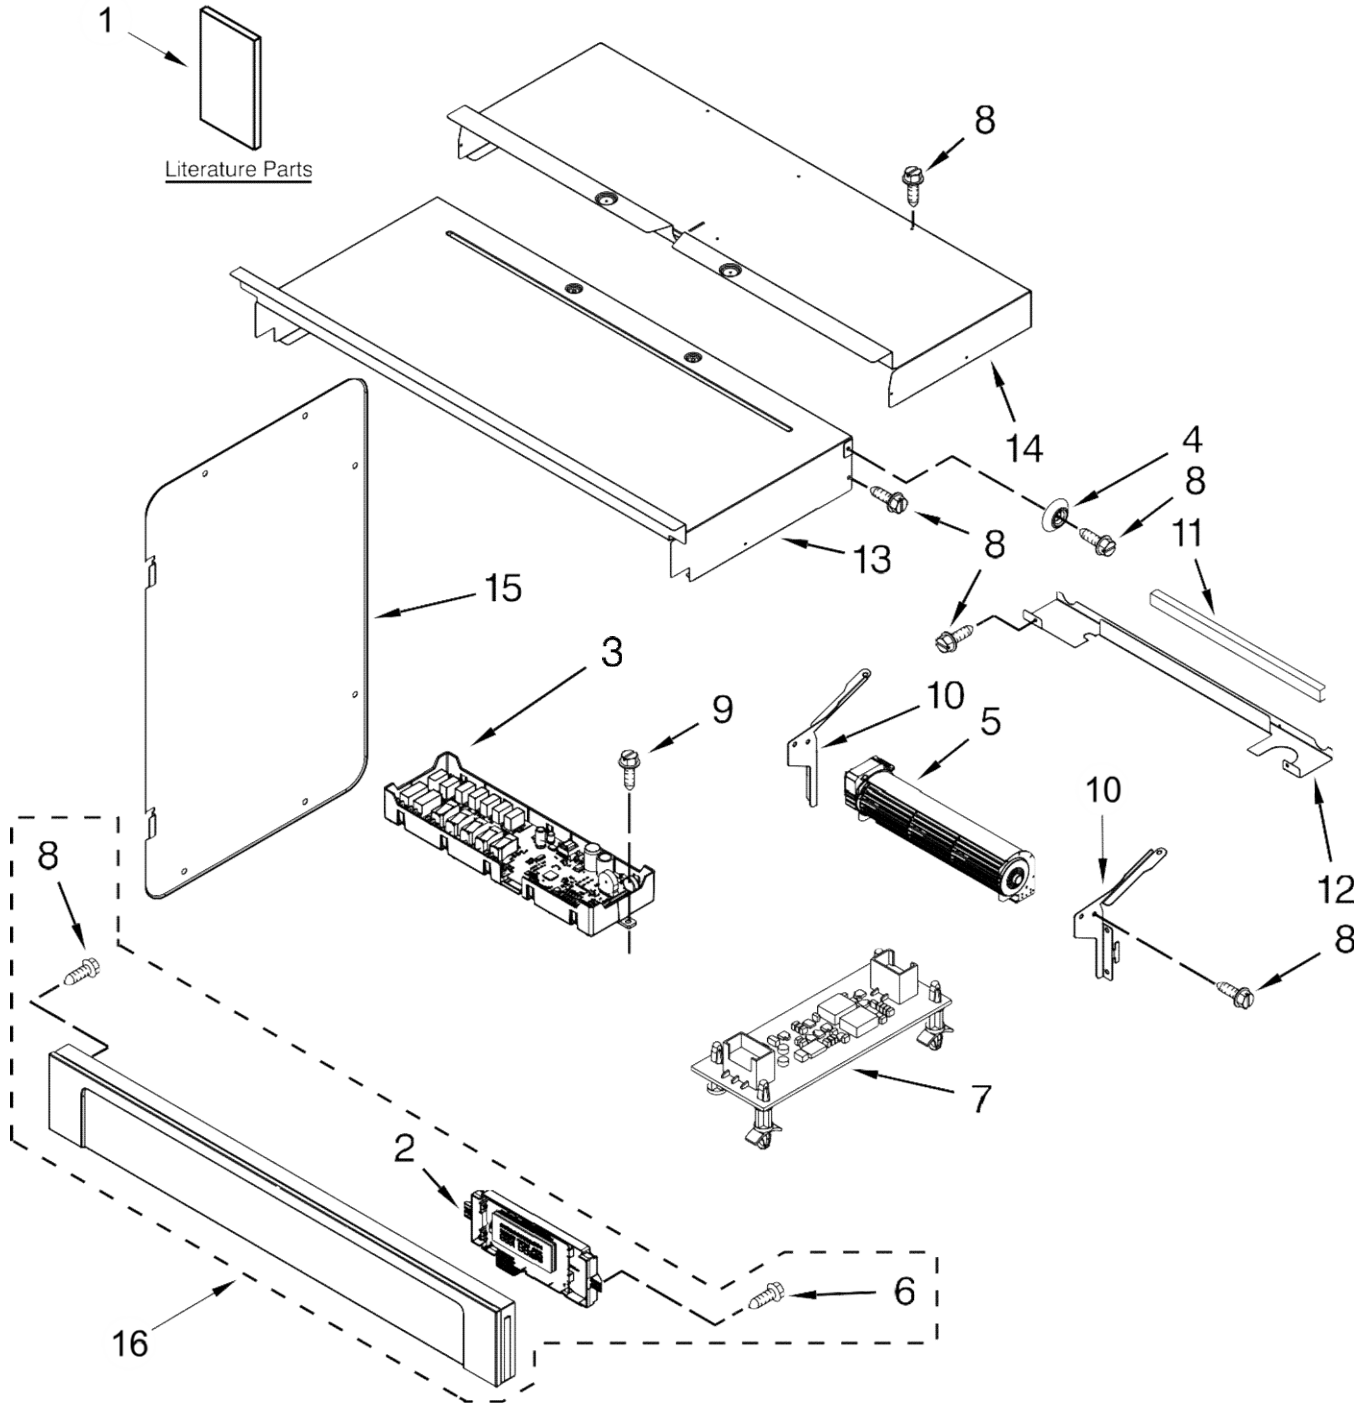

30" BUILT-IN ELECTRIC COMBINATION MICROWAVE WALL OVEN

MODELS:

WOC54EC0AB04 (Black)
WOC54EC0AW04 (White)
WOC54EC0AS04 (Stainless)

HORNO WOC54EC0AW04

HORNO WOC54EC0AW04

<u>Illus. No.</u>	<u>Part No.</u>	<u>Description</u>
1		Literature Parts
	W10796009	Guide, Use & Care (Oven)
	W10798191	Guide, Use & Care (Microwave Oven)
	W10696163	Instructions, Installation
	W10886884	Sheet, Tech
2	W10752316	Interface (Maxwell), User Board
3	W10878986	Assembly (Maxwell), Main Control
4	W10618105	Spacer, Lateral
5	W10669823	Blower
6	7101P403-60	Screw
7	W10412514	Board, Wide Interface
8	7101P426-60	Screw
9	7101P434-60	Screw
10	W10655463	Bracket, Blower (Left)
	W10655462	Bracket, Blower (Right)
11	4451758	Block, Foam
12	W10618126	Chassis, Back Divider

<u>Illus. No.</u>	<u>Part No.</u>	<u>Description</u>
13	W10318158	Chassis, Cover Top Front 30"
14	W10283031	Chassis, Cover Top Back 30"
15	W10655467	Chassis, Combo Side

<u>Illus. No.</u>	<u>Part No.</u>	<u>Description</u>
16		Assembly, Control Panel (Includes Overlay)
	W10812354	Black
	W10812355	White
	W10812356	Stainless
		FOLLOWING PARTS NOT ILLUSTRATED
	W10876818	Harness, Main
	W10389372	Harness, Fan & Turntable
	W10406103	Harness, Inverter
	W10371814	Harness, Interlock
	W10778562	Harness, Communication
	W10775068	Harness, Door Latch
	W10392129	Strap, Ground
	4450800	Screw, Grounding
	4448664	Clamp, Conduit
	313438	Clip, Harness
	4450950	Conduit, Combo

HORNO WOC54EC0AW04

HORNO WOC54EC0AW04

<u>Illus. No.</u>	<u>Part No.</u>	<u>Description</u>
1	8285593	Cover, Connector
2	W10282946	Tube, Vent
3	W10616802	Receiver, Hinge
4	W10618102	Spacer, Base
5	W10618131	Latch, Motorized
6	W10813743	Top, Chassis
7	W10734063	Assembly, Light
8	W10283021	Support, Base (Right)
9	W10641572	Deflector, Blower
10	W10283042	Vent, Combo Center
11	W10282960	Gasket
12	W10616810	Cover, Vent Exhaust
13	W10318190	Side, Chassis (Right)
14	W10813703	Back, Chassis
15		Liner, Oven (Not Serviceable)