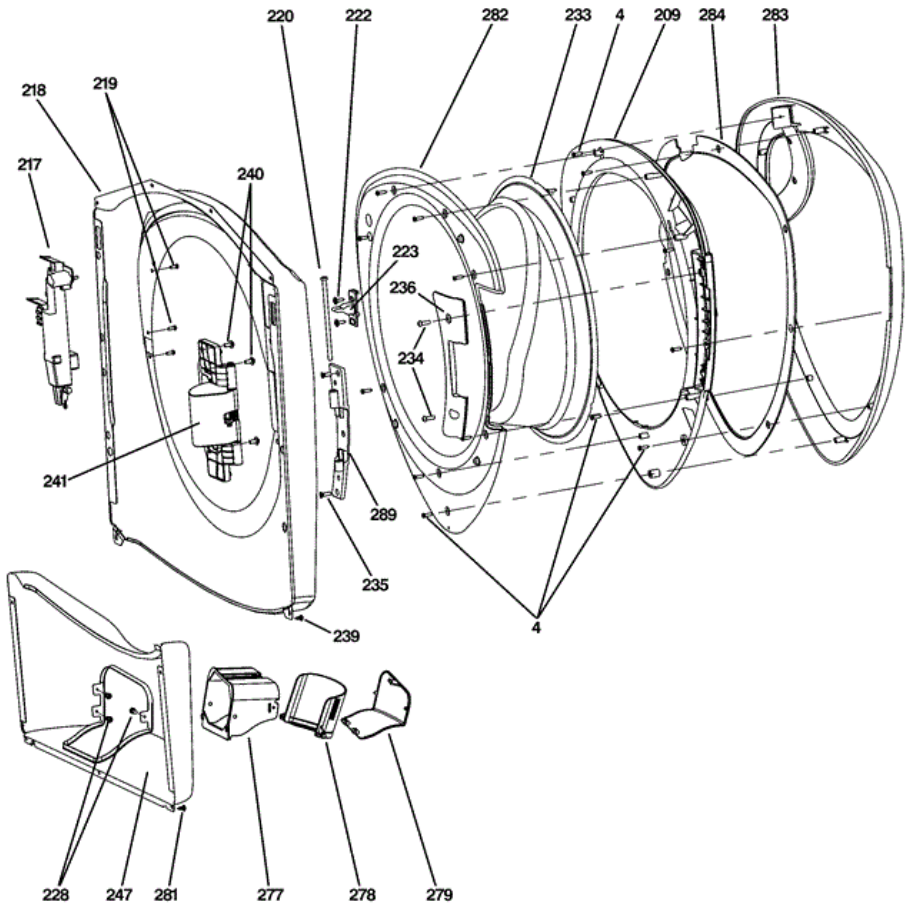

134	WH41X10184	DISPENSER DWR FRONT WW
135	WH41X10185	DRAWER DISPENSER
136	WH41X10186	WATER INLET PIPE
139	WH02X10186	SCREW ST 4*20
140	WH43X10031	DIVERTER
141	WH01X10247	DIVERTER_INDICATOR
142	WH01X10376	DIVERTER_LEVER_PLATE
143	WH41X10121	DISPENSER_INLET
144	WH01X10249	DISPENSER_CLAMP
145	WH01X10250	DISPENSER_VENT_HOSE_CLAMP
146	WH41X10122	DISPENSER_VENT_HOSE
150	WH41X10187	MAIN BOX DIVERTER ASM
154	WH01X10377	CLAMP - WATER INLET PIPE
155	WH41X10188	RUBBER PIPE
157	WH01X10378	CLAMP - QUICK DISCONNECT
158	WH01X10379	CLAMP - WATER INLET PIPE
159	WH19X10056	HARNESS - DISPLAY BOARD
160	WH12X10389	DISPLAY BOARD - VFD
257	WH02X10201	SCREW_ST4.2*13
304	WH08X10021	GASKET_NOZZLE
305	WH02X10206	GASKET_NOZZLE_WASHER
321	WH41X10189	HOSE - VENT
341	WH01X10275	PUMP_CLAMP

WPDH8800J0MG PUERTA