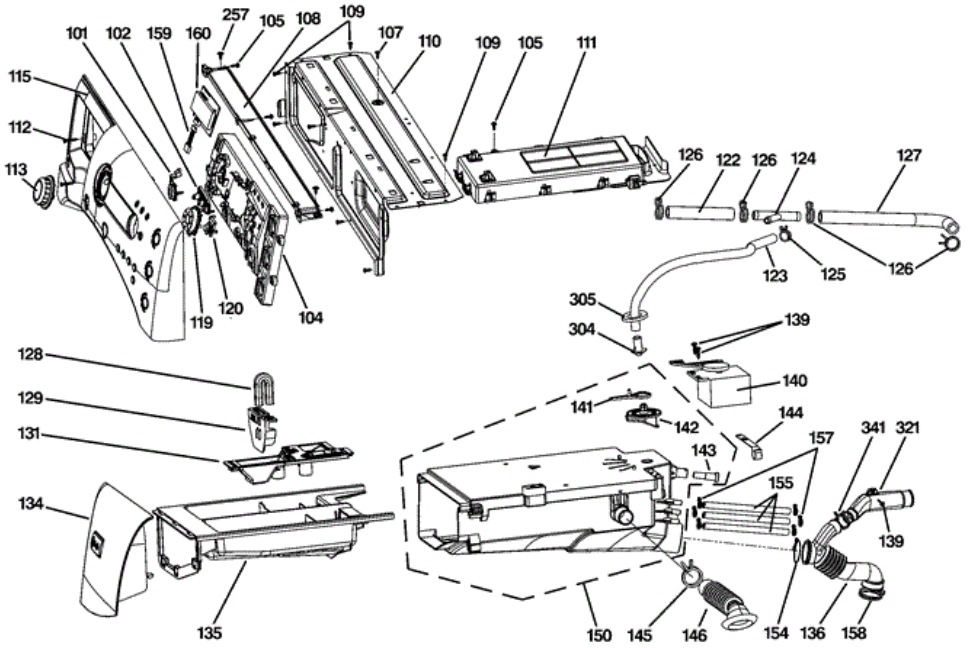

260	WH12X10414	INVERTER
261	WH44X10206	COVER - SHIPPING SCREW
262	WH01X10262	OUTSIDE_DRAIN_HOSE_CATCH
263	WH46X10132	CABINET_REAR_COVER
264	WH01X10263	INSIDE_DRAIN_HOSE_CATCH
266	WH41X10124	MAIN_WATER_HOSE_COLD
267	WH19X10046	POWER_CORD
268	WH41X10125	MAIN_WATER_HOSE_HOT
269	WH41X10126	OUTSIDE_DRAIN_HOSE
270	WH01X10264	VENT_HOSE_COUPLING
271	WH01X10265	DRAIN_HOSE_CLAMP
273	WH01X10266	DRAIN_HOSE_COUPLING
274	WH41X10127	INSIDE_DRAIN_HOSE
275	WH16X10078	WIRE_CATCH_1
276	WH02X10203	SCREW_ST4.2*11
280	WH02X10218	LOCK WASHER
281	WH02X10219	SCREW_ST4*10
285	WH23X10029	PUMP FILTER
286	WH41X10133	U SHAPE DRAIN HOSE
287	WH02X10220	SCREW_ST4.2*13
288	WH02X10234	SCREW M5*12
291	WH16X10108	DAMPER BRACKET - LEFT
292	WH02X10271	SCREW ST5.5*20
293	WH16X10109	DAMPER BRACKET - RIGHT
294	WH01X10399	QUICK CONNECTOR DUST CAP
295	WH01X10391	QUICK CONNECTOR
296	WH08X10037	SEAL VENT PIPE
297	WH01X10392	TUBE SUPPORT
999	WH49X10049	KIT - SHIPPING BOLT GREY

WPDH8800J0MG TABLERO