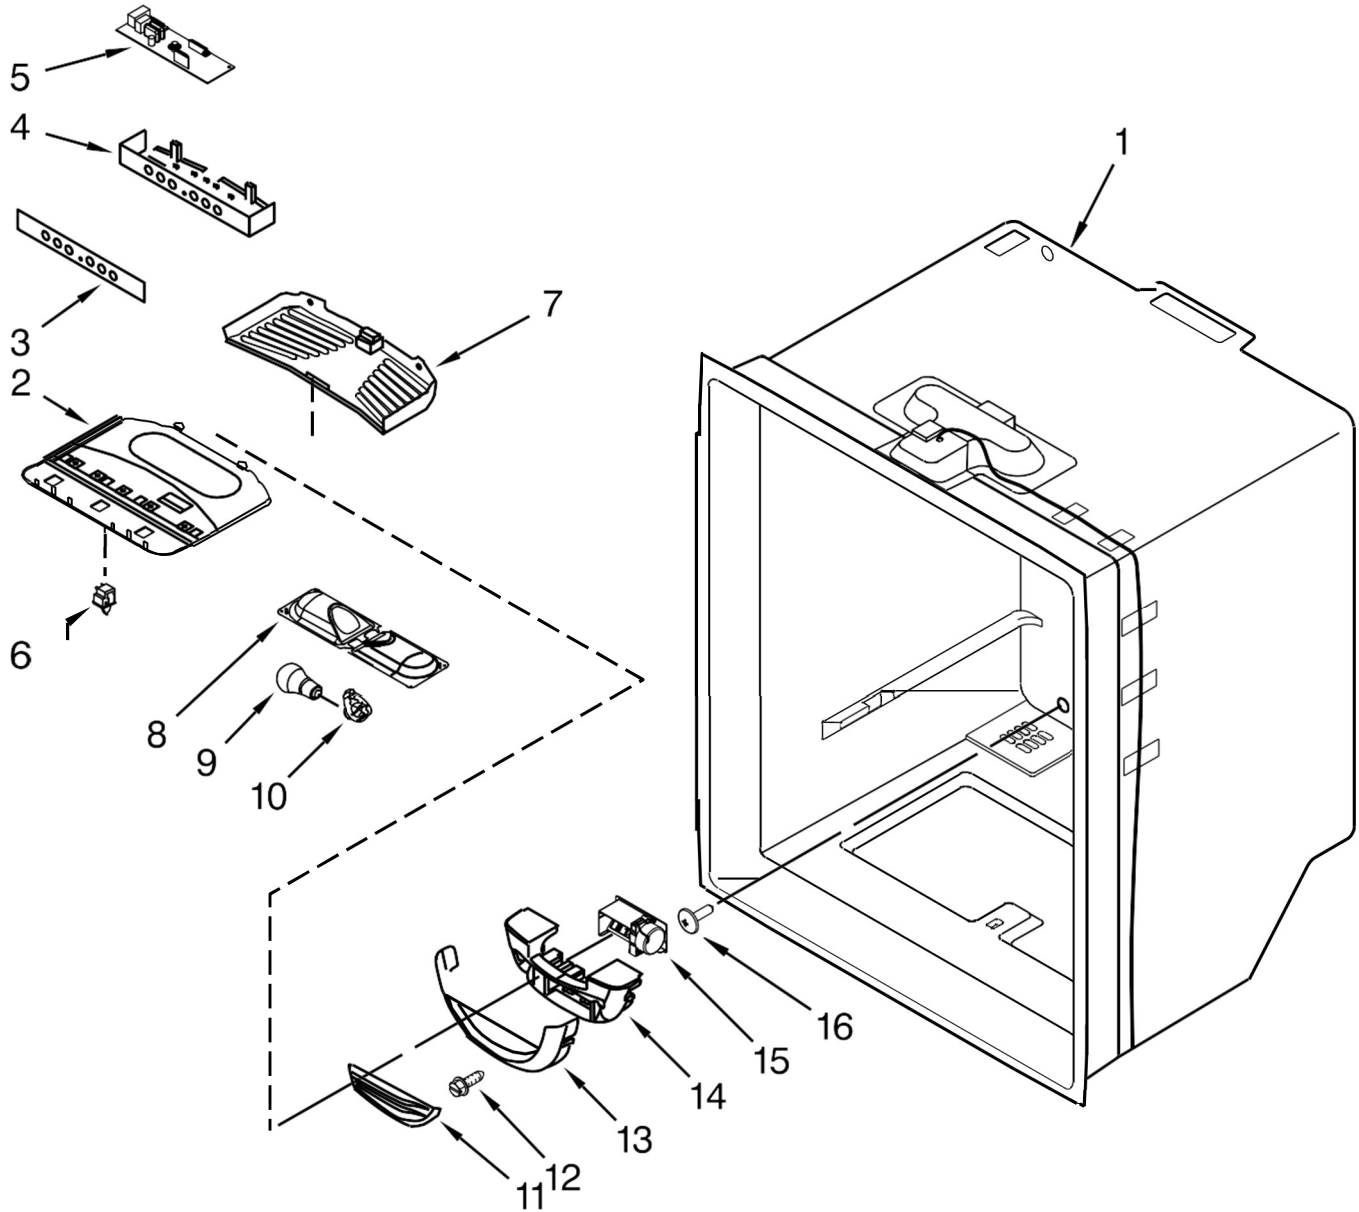

REFRIGERADOR WRB322DMBB00

REFRIGERADOR WRB322DMBB00

<u>Illus. No.</u>	<u>Part No.</u>	<u>Description</u>
1		Liner (Not A Serviceable Part)
2	W10464757	Module, Light
3	W10593588	Overlay
4	W10464769	Module, Control
5	W10503278	Control, Electronic
6	C3680310V	Switch, Light
7	12806501	Cover, Light

<u>Illus. No.</u>	<u>Part No.</u>	<u>Description</u>
8	W10443023	Housing, Light
9	W10565137	Lamp, LED
10	12570701V	Socket, Light
11	12806801	Insert, Damper Cover
12	12990604	Screw
13	12806701	Cover, Damper
14	13012402	Insulation, Damper

<u>Illus. No.</u>	<u>Part No.</u>	<u>Description</u>
15	W10594330	Damper, Control
16		Plug, Button
	M0310343	White
		Following Parts Not Illustrated
	W10422363	Harness, Control (Refrigerator)(Includes Thermistor)