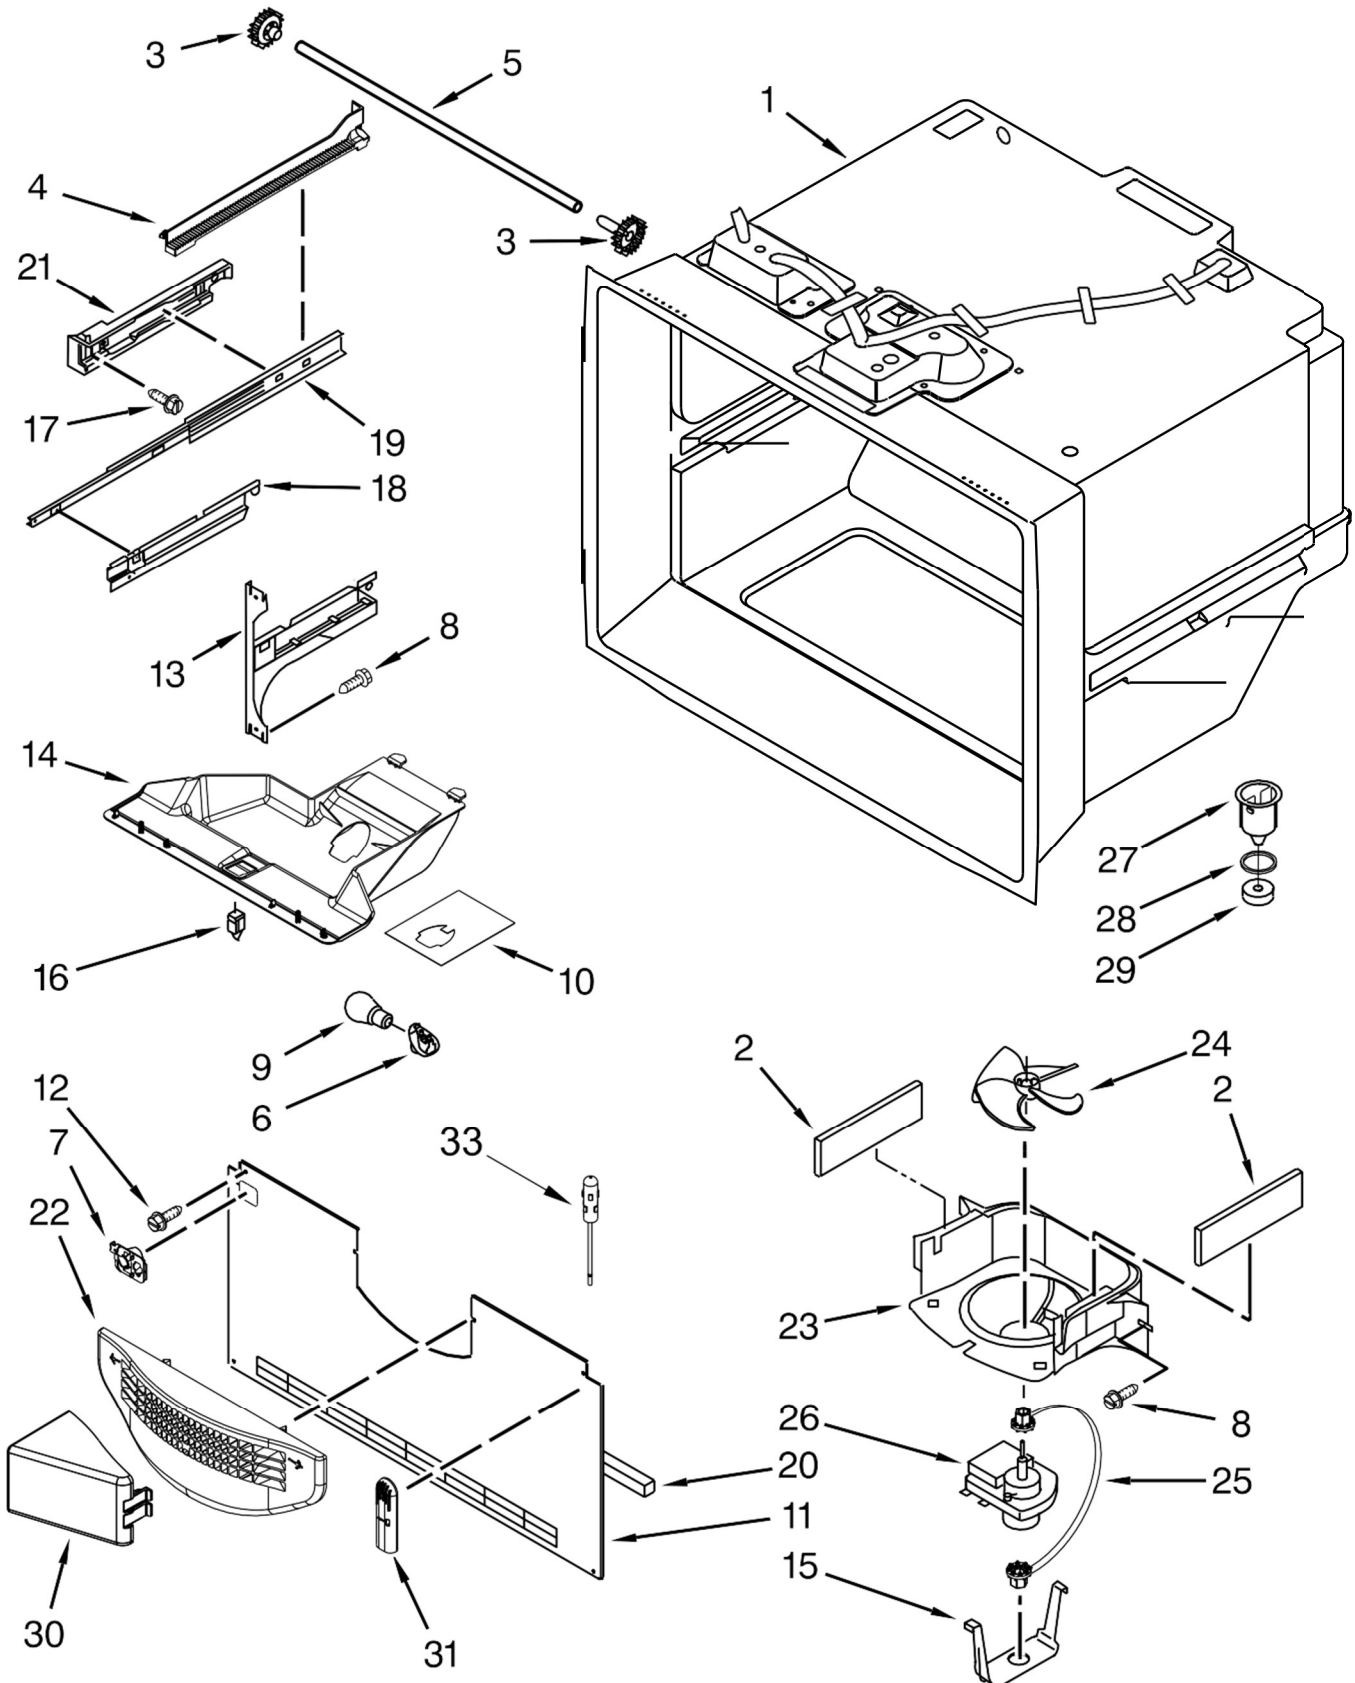

REFRIGERADOR WRB322DMBB00

REFRIGERADOR WRB322DMBB00

<u>Illus. No.</u>	<u>Part No.</u>	<u>Description</u>
1		Liner (Not A Serviceable Part)
2	A3189392	Gasket, Foam
3	12002497	Gear
4		Rack, Side
	W10516603	Left Hand
	W10516602	Right Hand
5	12812902WD	Shaft, Rack
6	12570701	Socket, Light
7	12932103	Guide, Fill Tube
8	12990521	Screw
9	W10565137	Lamp, LED
10	W10277466	Foil, Housing
11	W10308415	Cover, Evaporator
12	12990101	Screw

<u>Illus. No.</u>	<u>Part No.</u>	<u>Description</u>
13		Bracket, Door
	W10330991	Left Hand
	W10330993	Right Hand
14	W10277025	Module, Light
15	13058002	Clip, Evaporator Motor
16	12466105	Switch, Light
17	12990501	Screw
18		Bracket, Basket
	W10280608	Left Hand
	W10280613	Right Hand
19	W10120018	Slide, Door
20	A3189395	Gasket, Foam
21		Adapter, Slide
	W10284684	Left Hand
	W10284685	Right Hand

<u>Illus. No.</u>	<u>Part No.</u>	<u>Description</u>
22	13024803	Grille, Freezer Air
23	13057901	Shroud, Evaporator
24	2169142	Blade, Fan
25	W10150583	Grommet, Fan Motor
26	13062901	Evaporator, Motor
27	W10585187	Funnel, Drain
28	M0500703	Seal
29	B8381501	Gasket, Drain
30	W10157765	Diverter, Air
31	12815301	Cover, Thermistor
33	12791409SP	Thermistor