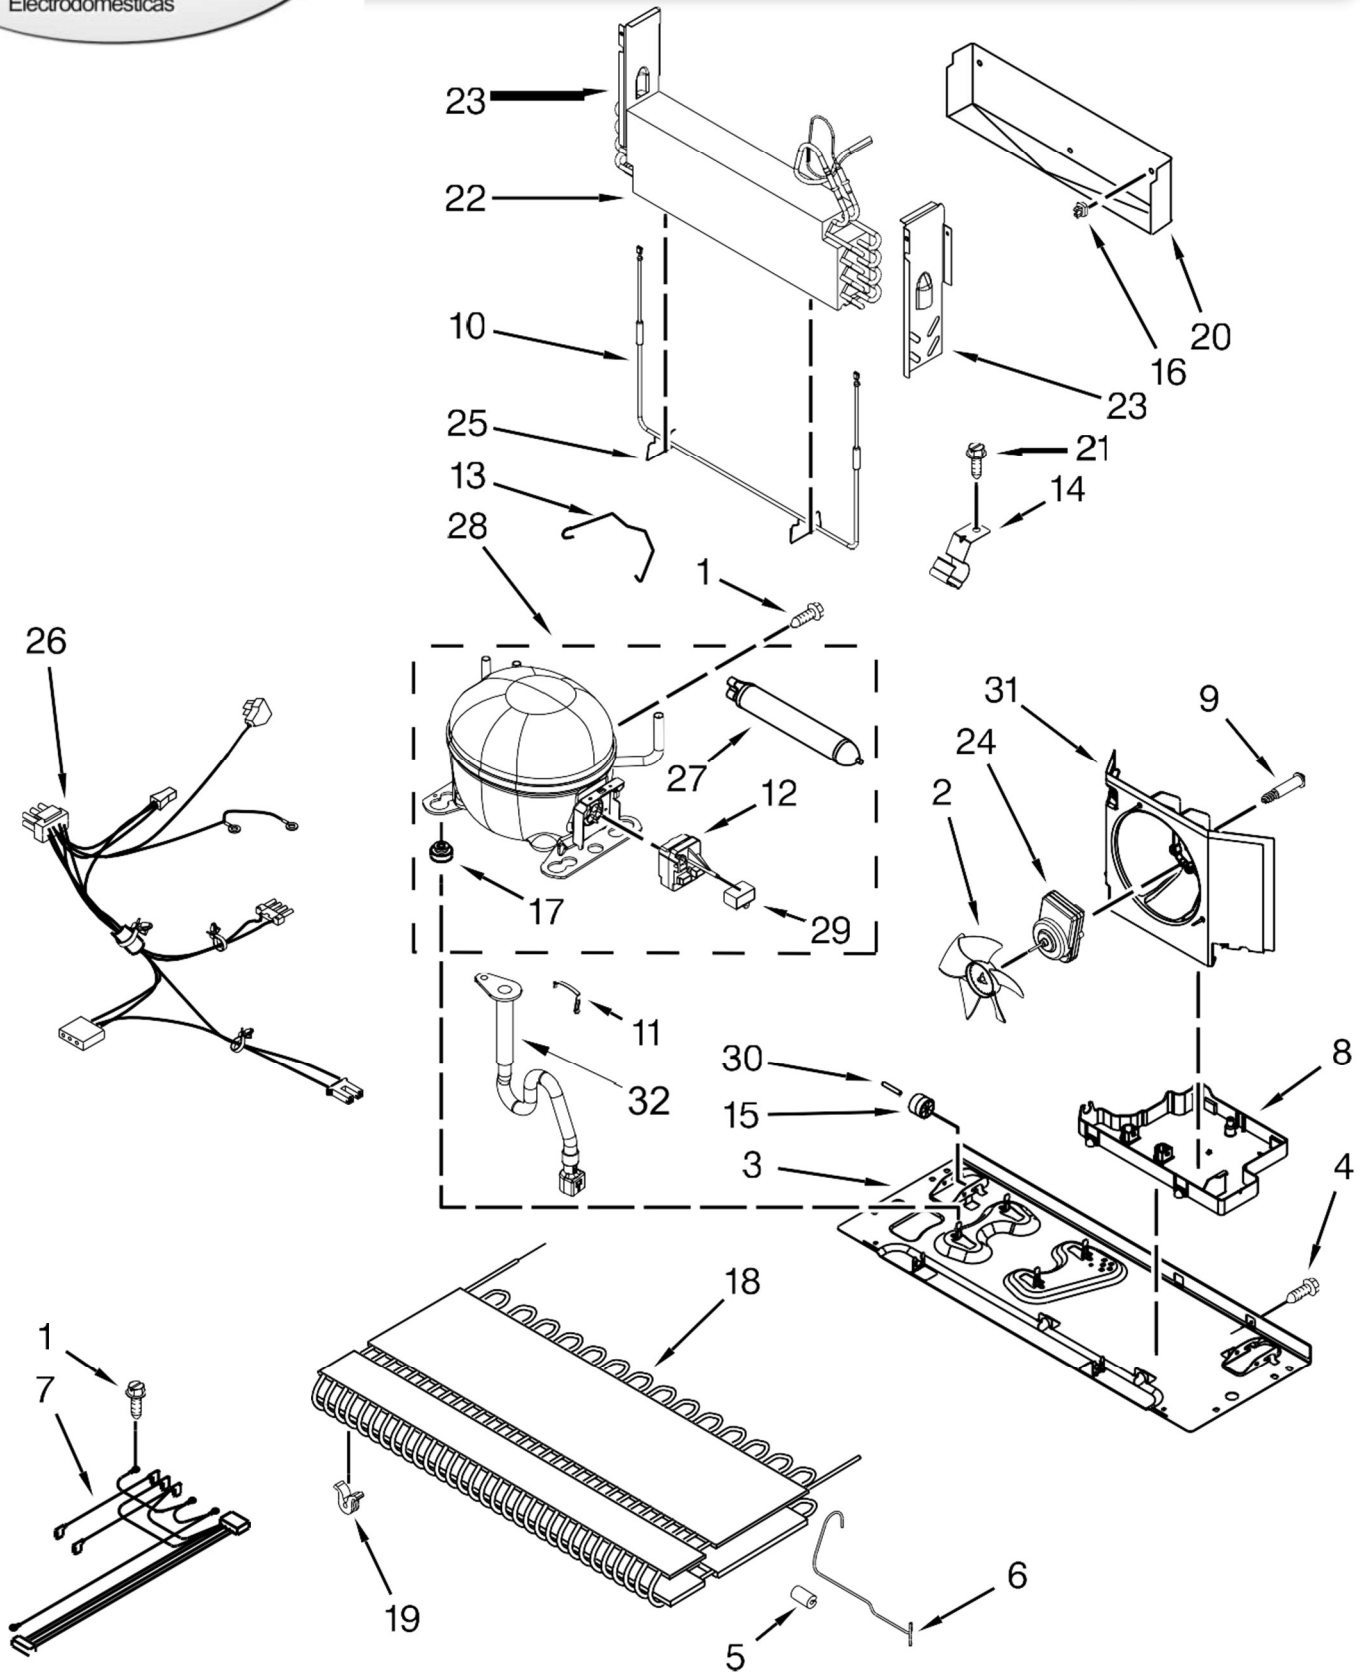

REFRIGERADOR WRB322DMBB00

REFRIGERADOR WRB322DMBB00

<u>Illus. No.</u>	<u>Part No.</u>	<u>Description</u>
1	12992301	Screw
2	12825803	Blade, Fan
3	W10480110	Basepan
4	12990511	Screw
5	2319835	Grommet, Condenser
6	W10233570	Tube, Discharge
7	W10290745	Harness, Evaporator (Includes Heater)
8	W10296784	Pan, Drain
9	W10622701	Screw
10	12729128	Heater, Defrost
11	W10174384	Strap, Bale
12	W10448874	Device, Start
13	W10236396	Strap, Compressor
14	W10281329	Clip, Drier
15	12477102	Roller

<u>Illus. No.</u>	<u>Part No.</u>	<u>Description</u>
16	10623002	Clip, Evaporator
17	10835903SP	Grommet, Compressor
18	W10346420	Condenser
19	W10137529	Grommet, Condenser
20	W10292802	Tray, Drip
21	12990701	Screw
22	W10317013	Evaporator Kit
23		Dam 12225702 Right Hand 12225602 Left Hand
24	W10239053	Motor, Fan
25	10428101	Clip, Heater
26	W10234031	Harness, Unit (Includes Power Cord)
27	W10177049	Drier
28	W10445422	Compressor

<u>Illus. No.</u>	<u>Part No.</u>	<u>Description</u>
29	W10350564	Capacitor
30	12477202	Axle, Roller
31	W10189184	Shroud, Condenser Fan
32	W10622099	Extension, Drain Tube
Following Parts Not Illustrated		
	978025	Valve, Access
	978026	Valve, Access
	978027	Valve, Access
	978028	Valve, Access
	978029	Valve, Access
	978030	Valve, Access
	876764	Valve, Access
REFRIGERANT CHARGE 5.0 oz. (R-134A)