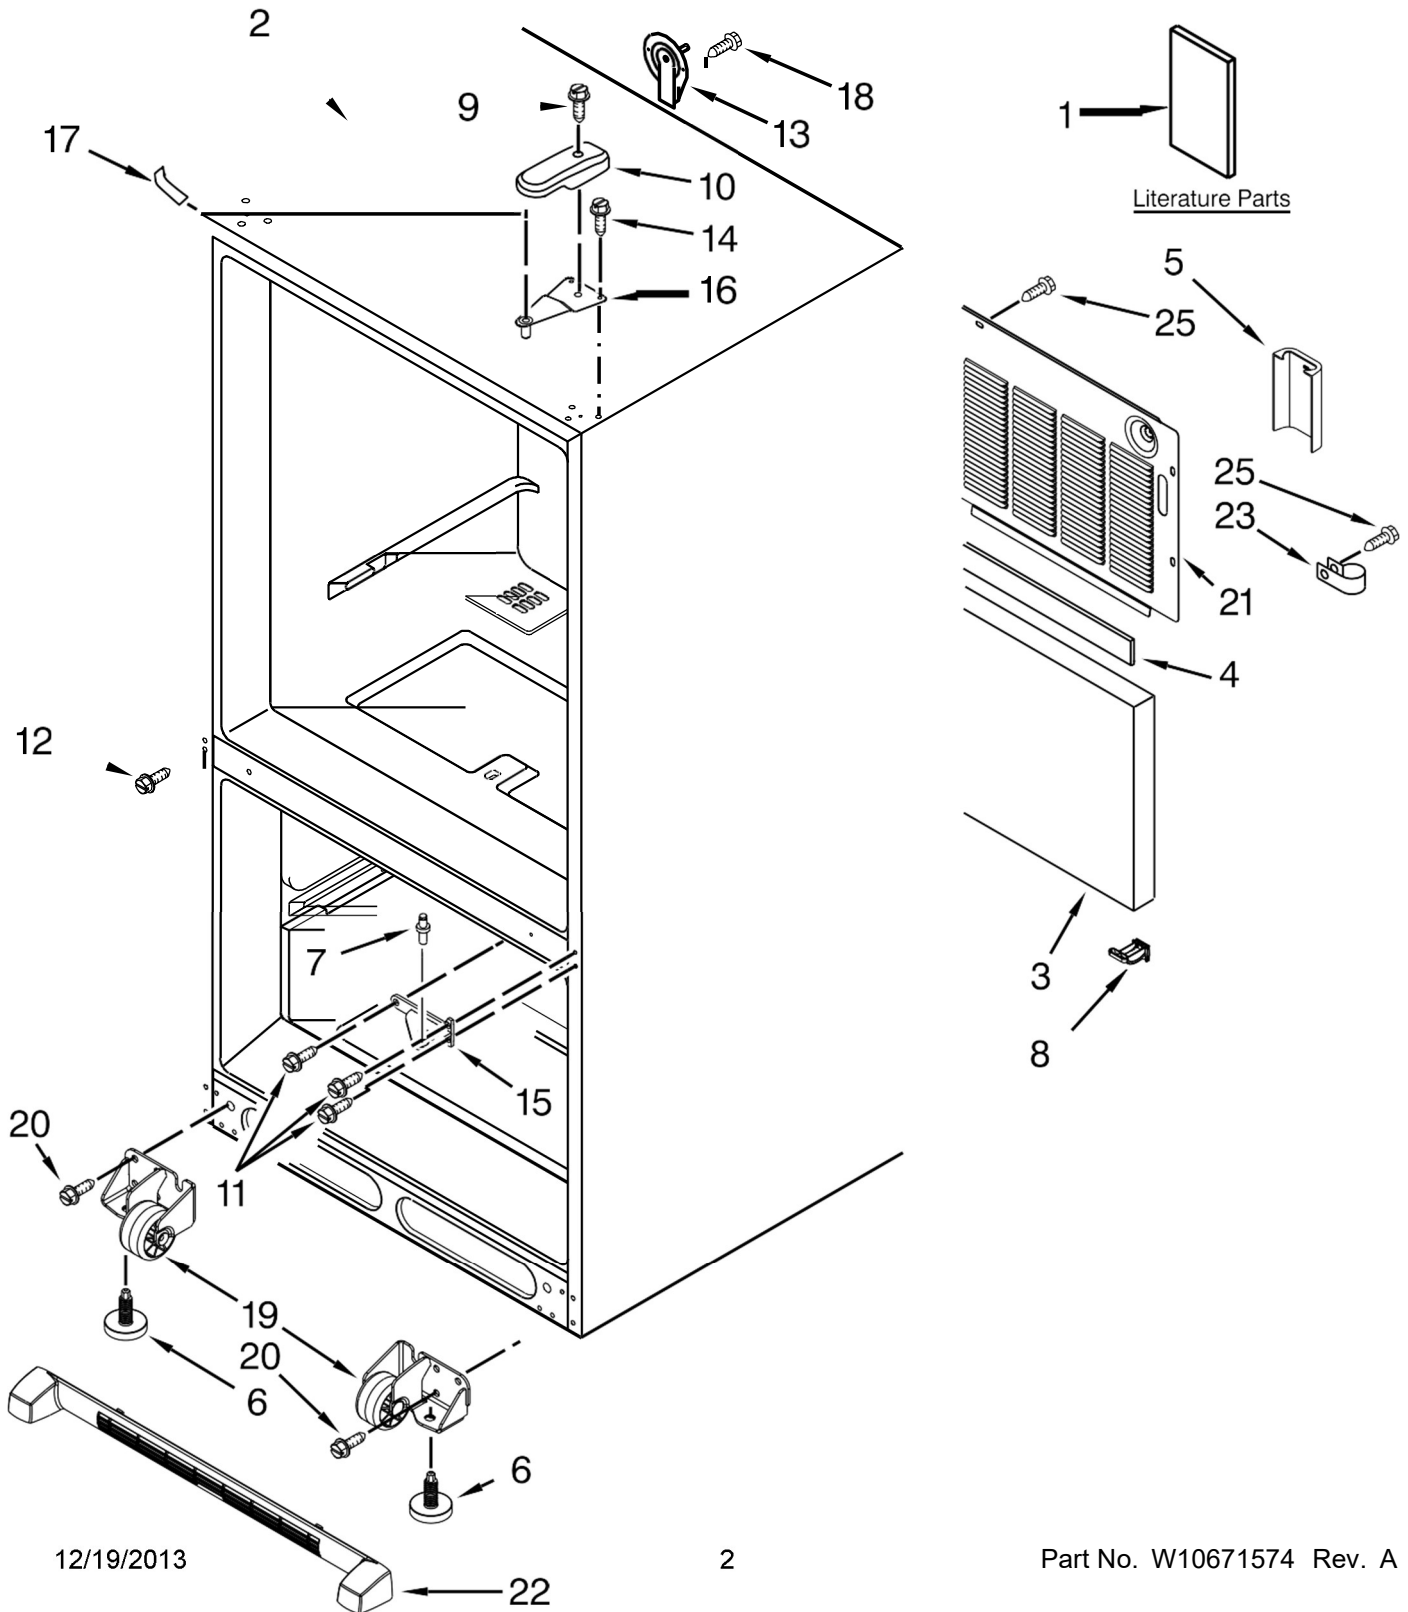

REFRIGERADOR WRB322DMBB00

REFRIGERADOR WRB322DMBB00

<u>Illus. No.</u>	<u>Part No.</u>	<u>Description</u>
1		Literature Parts
	W10597594	Use & Care Guide
	W10640092	Energy Guide
	W10517966	Tech Sheet
2		Cabinet (Not a Servicable Part)
3	12820505	Insulation
4	B5759655	Gasket
5	W10208592	Cover, Valve
6	W10141622	Brake, Roller
7	10351006	Pin, Center Hinge
8	W10485986	Guide, Waterline
9	12992602	Screw
10		Cover, Hinge
	12477601W	White
	12477601B	Black
	12477601AP	Grey
11	12990101	Screw

<u>Illus. No.</u>	<u>Part No.</u>	<u>Description</u>
12	12990521	Screw
13	12726003	Cover, Water Line
14	12992403	Screw
15		Hinge, Center
	12607103WD	White
	12607104ED	Black
	12607103AP	Grey
16		Top Hinge
	12566606ED	Right Hand
17		Cover, Corner
	12587703W	White
	12587703B	Black
	12587703AP	Grey
18	12990504	Screw
19		Roller Assembly
	W10515763	Left Hand
	W10515762	Right Hand
20	12991302	Screw

<u>Illus. No.</u>	<u>Part No.</u>	<u>Description</u>
21	W10210979	Cover, Unit
22		Grille, Toe
	W10534161N	White
	W10534162N	Black
	W10534160N	Grey
23	M0108107	Clamp, Tube
25	12990511	Screw