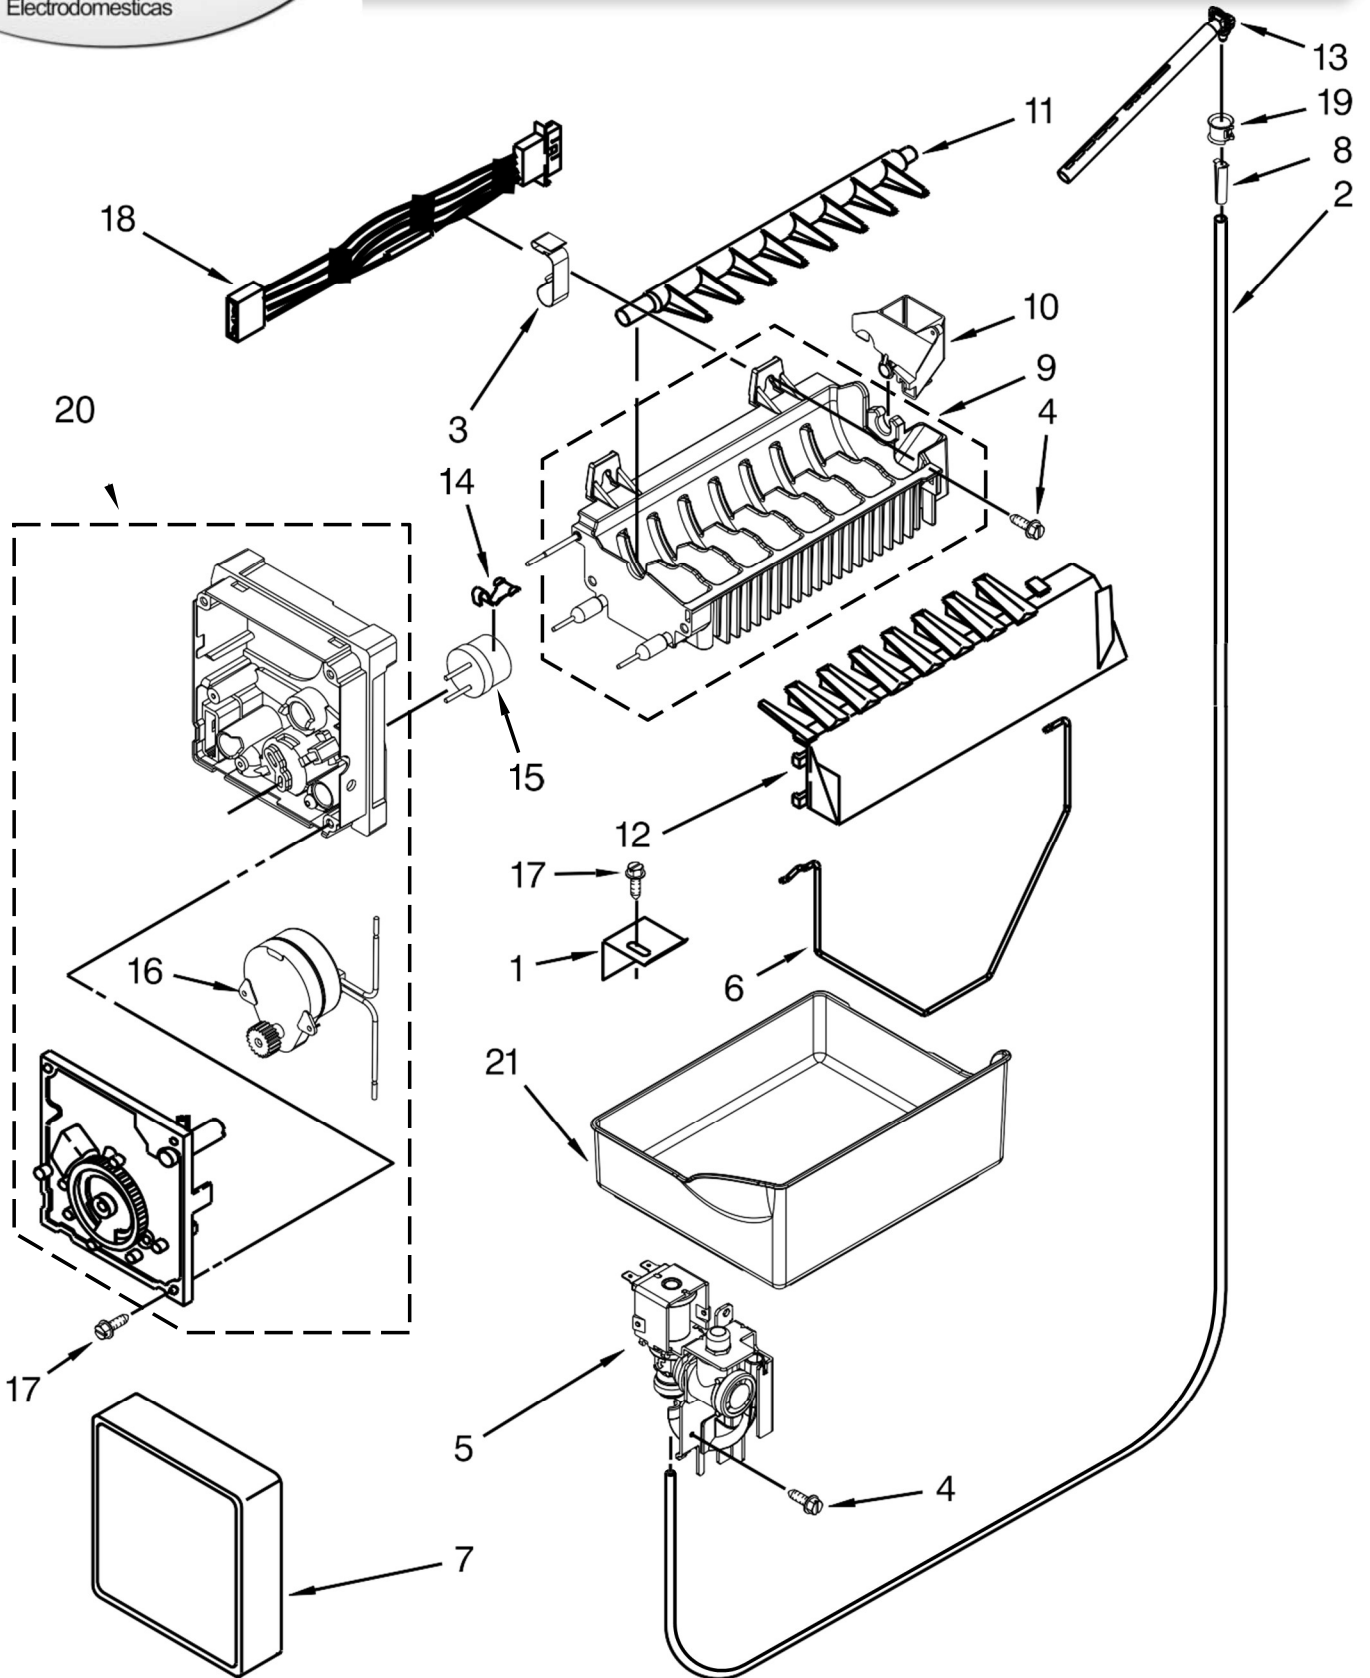

REFRIGERADOR WRB322DMBB00

REFRIGERADOR WRB322DMBB00

<u>Illus. No.</u>	<u>Part No.</u>	<u>Description</u>
1	2256086	Bracket, Ice Maker
2	B5705333	Tubing, Plastic
3	10526702	Clamp, Wire
4	8533917	Screw
5	W10498976	Valve, Inlet
6	W10512602	Arm, Shut Off
7	W10377174	Cover, Front
8	A3223101	Insert, Tube
9	W10300025	Assembly, Mold and Heater

<u>Illus. No.</u>	<u>Part No.</u>	<u>Description</u>
10	W10410073	Cup, Water Fill
11	W10318914	Ejector, Arm
12	W10122563	Stripper, Ice
13	10463203	Elbow, Fill Tube
14	628379	Clip, Thermal Fuse
15	W10290336	Thermostat
16		Motor (Not Available Order Item 20)
17	489464	Screw

<u>Illus. No.</u>	<u>Part No.</u>	<u>Description</u>
18	W10458985	Harness, Ice Maker
19	M0114003	Clip, Speed
20	W10281342	Assembly, Module And Motor
21	W10171529N	Pan, Ice
100	W10469286	Assembly, Icemaker (Complete)