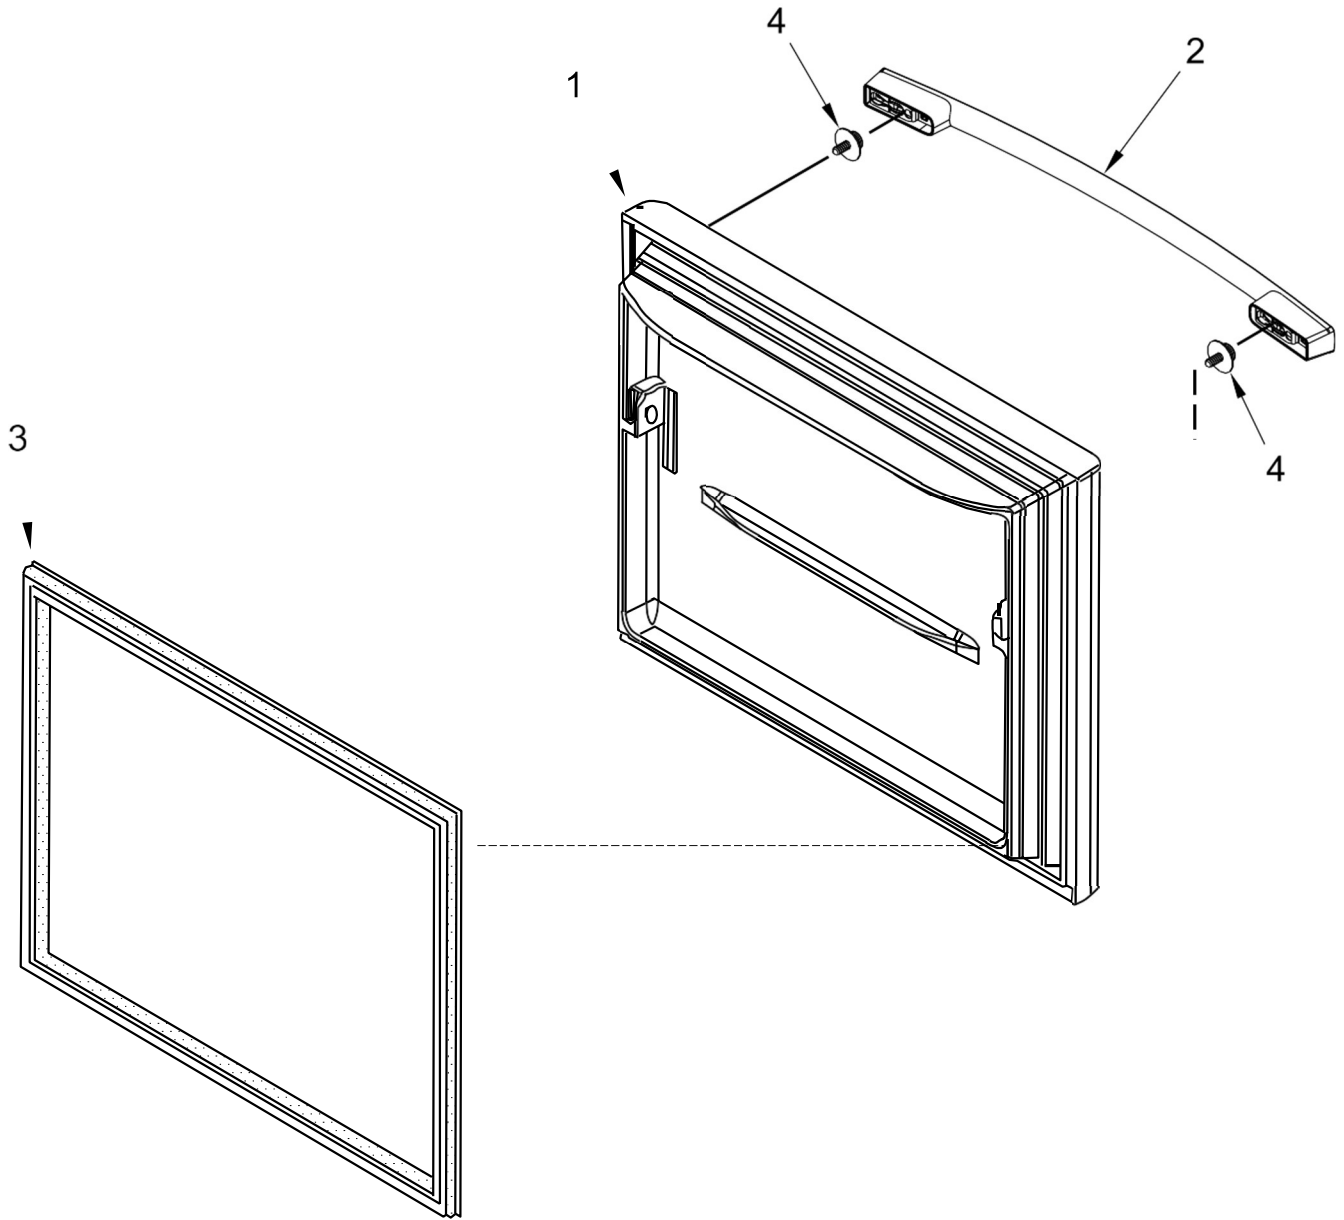

REFRIGERADOR WRB322DMBB00

<u>Illus. No.</u>	<u>Part No.</u>	<u>Description</u>
1		Liner (Not A Serviceable Part)
2	A3189392	Gasket, Foam
3	12002497	Gear
4		Rack, Side
	W10516603	Left Hand
	W10516602	Right Hand
5	12812902WD	Shaft, Rack
6	12570701	Socket, Light
7	12932103	Guide, Fill Tube
8	12990521	Screw
9	W10565137	Lamp, LED
10	W10277466	Foil, Housing
11	W10308415	Cover, Evaporator
12	12990101	Screw

<u>Illus. No.</u>	<u>Part No.</u>	<u>Description</u>
13		Bracket, Door
	W10330991	Left Hand
	W10330993	Right Hand
14	W10277025	Module, Light
15	13058002	Clip, Evaporator Motor
16	12466105	Switch, Light
17	12990501	Screw
18		Bracket, Basket
	W10280608	Left Hand
	W10280613	Right Hand
19	W10120018	Slide, Door
20	A3189395	Gasket, Foam
21		Adapter, Slide
	W10284684	Left Hand
	W10284685	Right Hand

<u>Illus. No.</u>	<u>Part No.</u>	<u>Description</u>
22	13024803	Grille, Freezer Air
23	13057901	Shroud, Evaporator
24	2169142	Blade, Fan
25	W10150583	Grommet, Fan Motor
26	13062901	Evaporator, Motor
27	W10585187	Funnel, Drain
28	M0500703	Seal
29	B8381501	Gasket, Drain
30	W10157765	Diverter, Air
31	12815301	Cover, Thermistor
33	12791409SP	Thermistor

REFRIGERADOR WRB322DMBB00