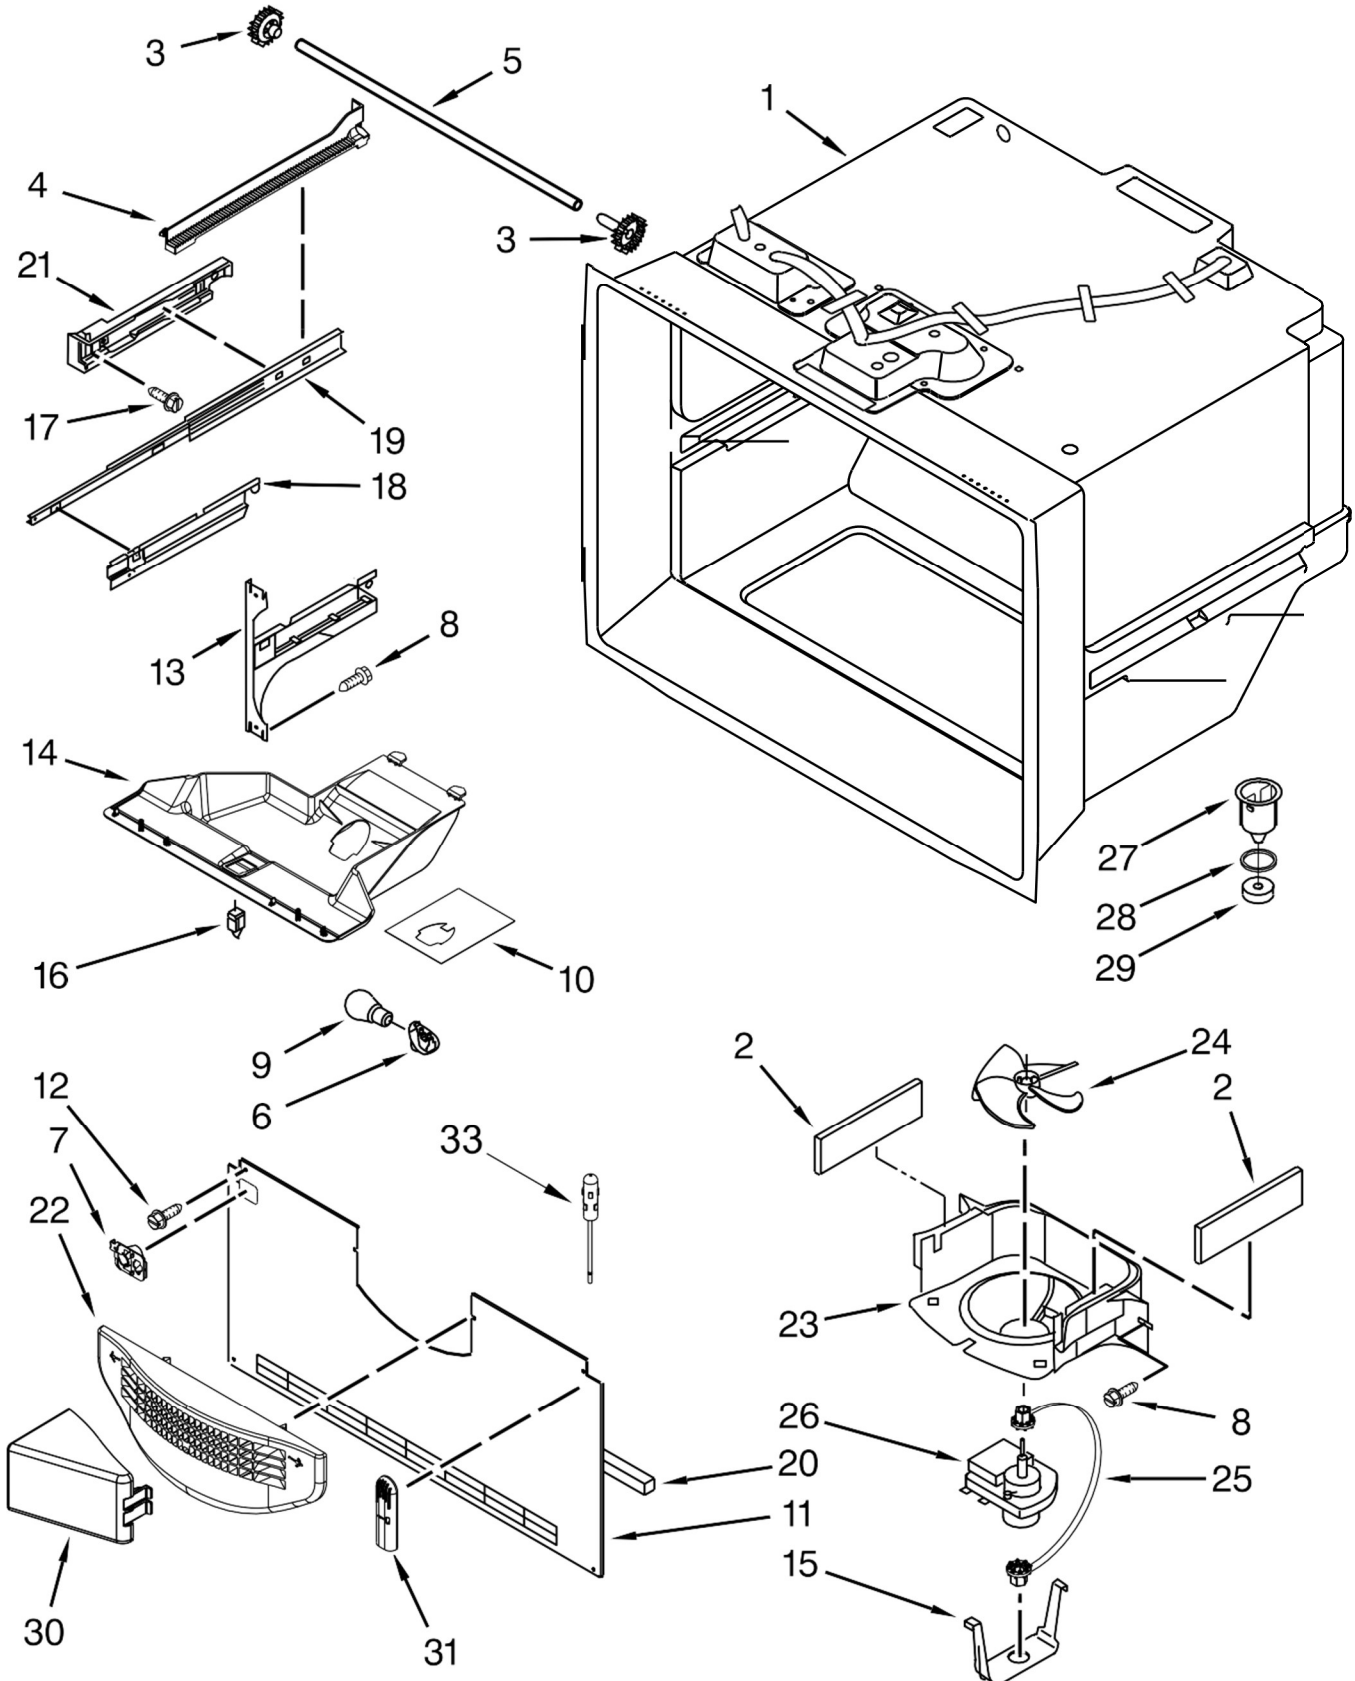

REFRIGERADOR WRB322DMBM00

REFRIGERADOR WRB322DMBM00

<u>Illus. No.</u>	<u>Part No.</u>	<u>Description</u>
1		Liner (Not A Serviceable Part)
2	A3189392	Gasket, Foam
3	12002497	Gear
4		Rack, Side
	W10516603	Left Hand
	W10516602	Right Hand
5	12812902WD	Shaft, Rack
6	12570701	Socket, Light
7	12932103	Guide, Fill Tube
8	12990521	Screw
9	W10565137	Lamp, LED
10	W10277466	Foil, Housing
11	W10308415	Cover, Evaporator
12	12990101	Screw

<u>Illus. No.</u>	<u>Part No.</u>	<u>Description</u>
13		Bracket, Door
	W10330991	Left Hand
	W10330993	Right Hand
14	W10277025	Module, Light
15	13058002	Clip, Evaporator Motor
16	12466105	Switch, Light
17	12990501	Screw
18		Bracket, Basket
	W10280608	Left Hand
	W10280613	Right Hand
19	W10120018	Slide, Door
20	A3189395	Gasket, Foam
21		Adapter, Slide
	W10284684	Left Hand
	W10284685	Right Hand

<u>Illus. No.</u>	<u>Part No.</u>	<u>Description</u>
22	13024803	Grille, Freezer Air
23	13057901	Shroud, Evaporator
24	2169142	Blade, Fan
25	W10150583	Grommet, Fan Motor
26	13062901	Evaporator, Motor
27	W10585187	Funnel, Drain
28	M0500703	Seal
29	B8381501	Gasket, Drain
30	W10157765	Diverter, Air
31	12815301	Cover, Thermistor
33	12791409SP	Thermistor