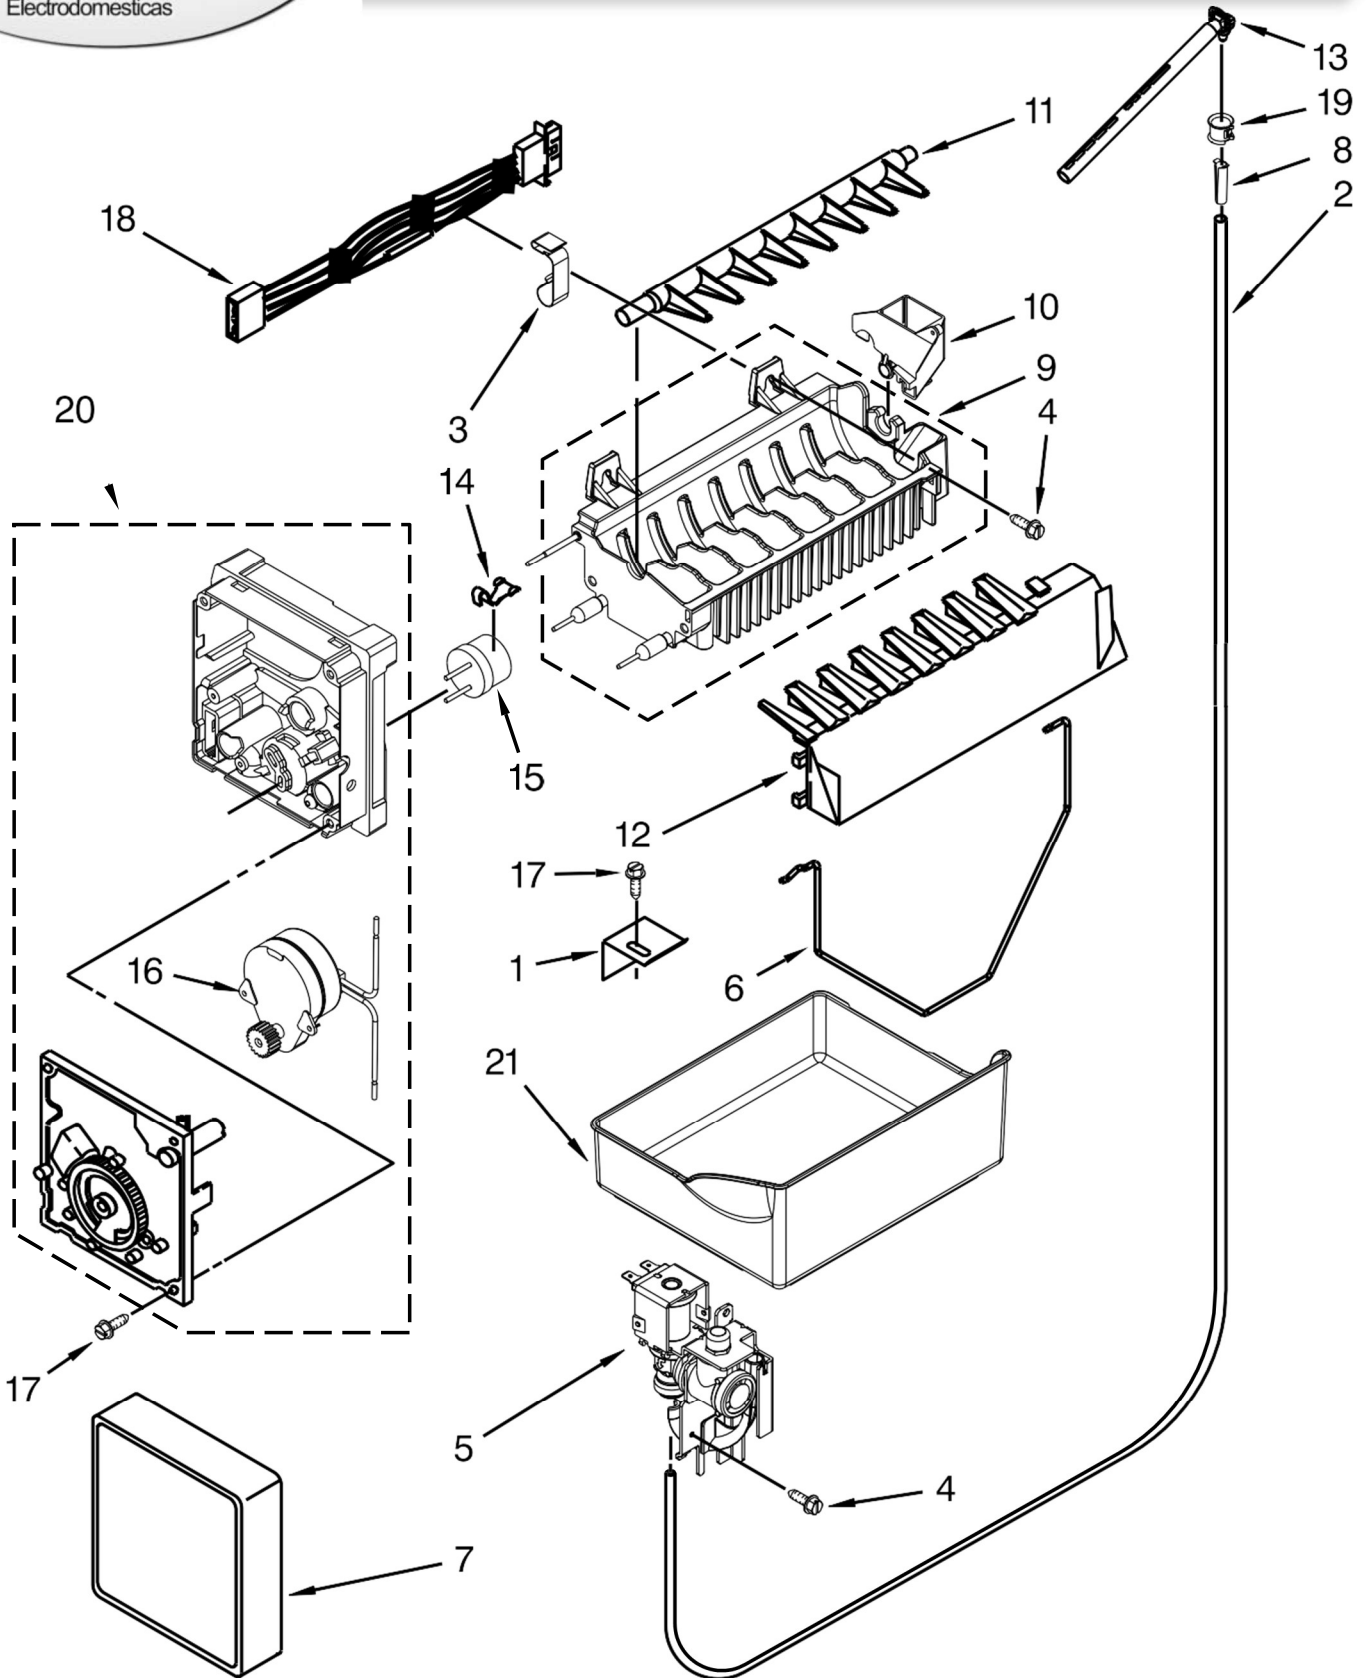

REFRIGERADOR WRB322DMBM00

REFRIGERADOR WRB322DMBM00

<u>Illus. No.</u>	<u>Part No.</u>	<u>Description</u>
1	2256086	Bracket, Ice Maker
2	B5705333	Tubing, Plastic
3	10526702	Clamp, Wire
4	8533917	Screw
5	W10498976	Valve, Inlet
6	W10512602	Arm, Shut Off
7	W10377174	Cover, Front
8	A3223101	Insert, Tube
9	W10300025	Assembly, Mold and Heater

<u>Illus. No.</u>	<u>Part No.</u>	<u>Description</u>
10	W10410073	Cup, Water Fill
11	W10318914	Ejector, Arm
12	W10122563	Stripper, Ice
13	10463203	Elbow, Fill Tube
14	628379	Clip, Thermal Fuse
15	W10290336	Thermostat
16		Motor (Not Available Order Item 20)
17	489464	Screw

<u>Illus. No.</u>	<u>Part No.</u>	<u>Description</u>
18	W10458985	Harness, Ice Maker
19	M0114003	Clip, Speed
20	W10281342	Assembly, Module And Motor
21	W10171529N	Pan, Ice
100	W10469286	Assembly, Icemaker (Complete)