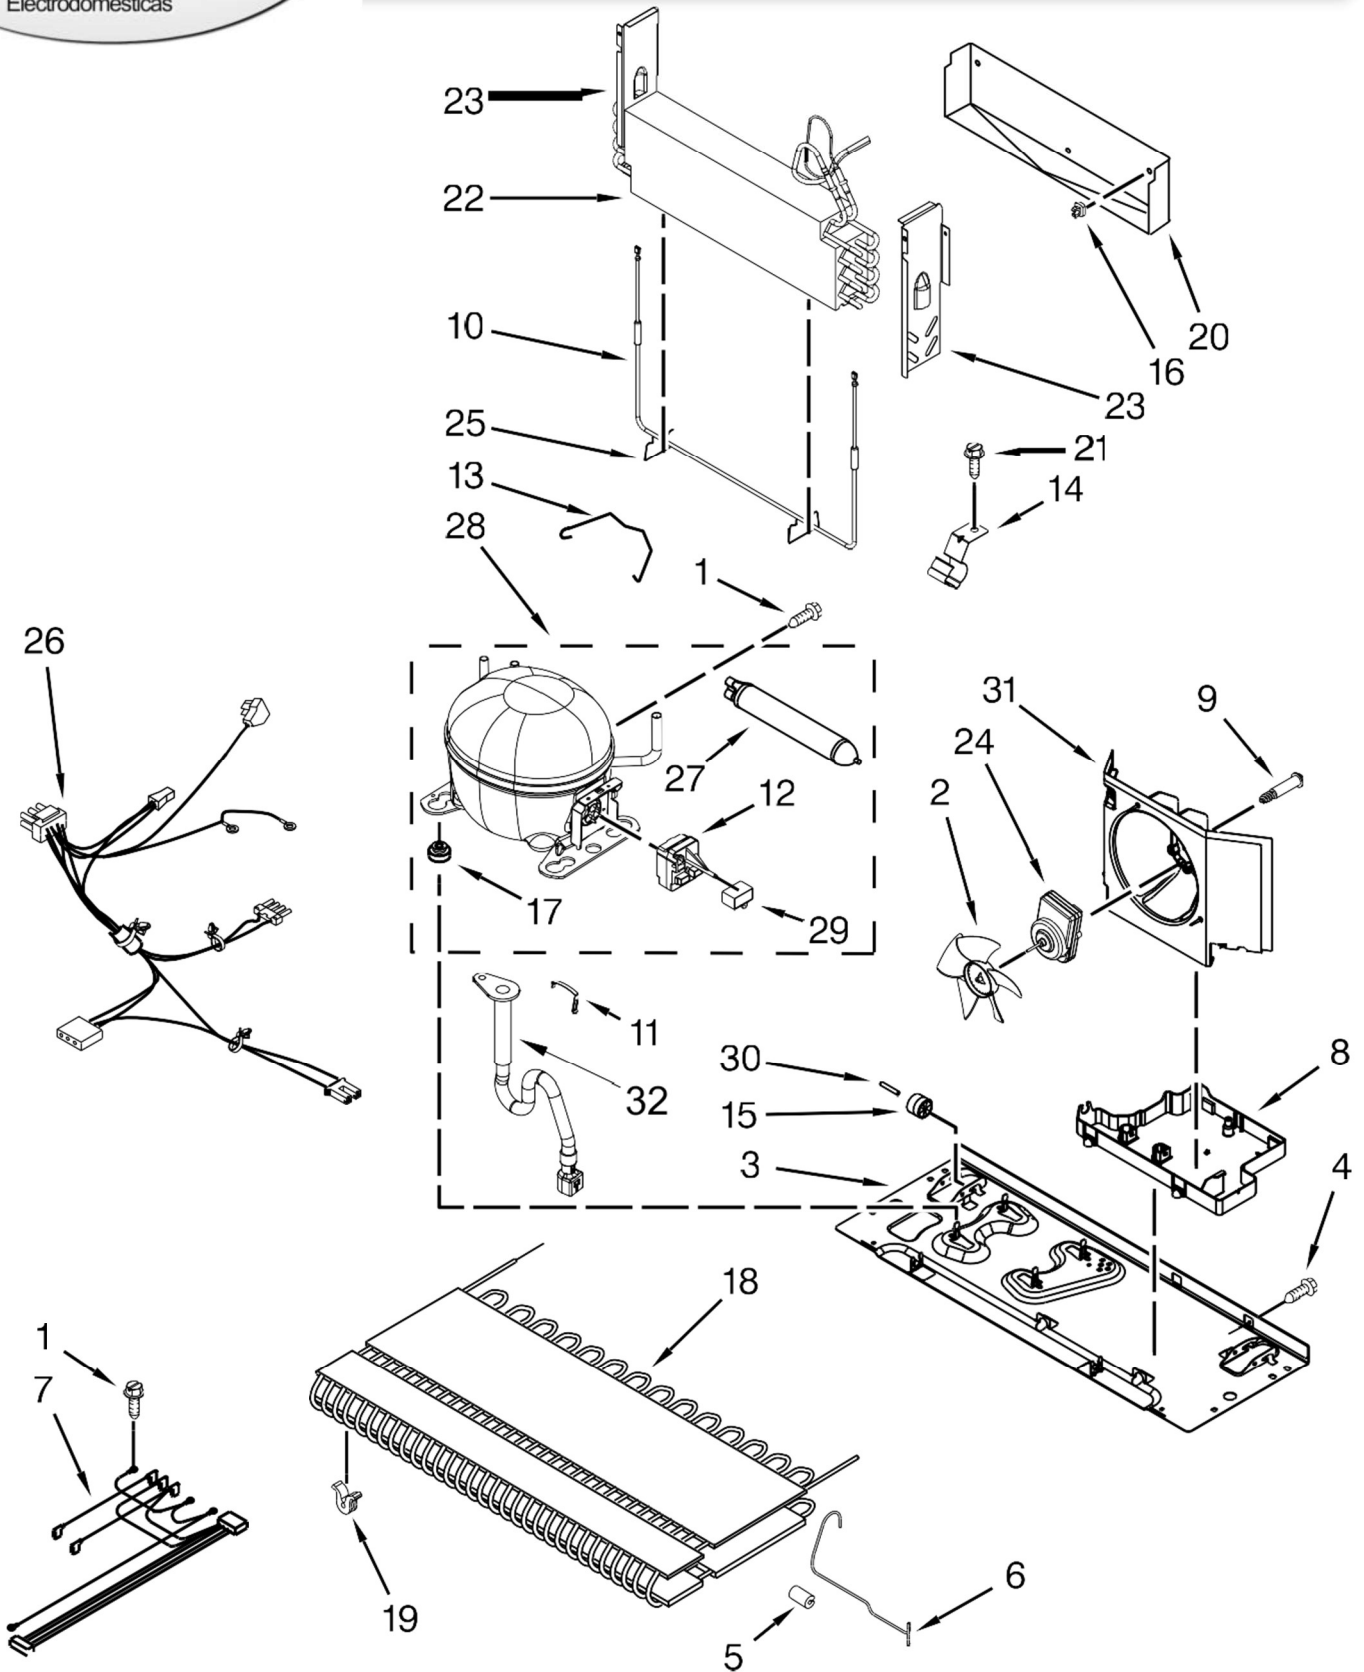

REFRIGERADOR WRB322DMBM00

REFRIGERADOR WRB322DMBM00

<u>Illus. No.</u>	<u>Part No.</u>	<u>Description</u>
1	12992301	Screw
2	12825803	Blade, Fan
3	W10480110	Basepan
4	12990511	Screw
5	2319835	Grommet, Condenser
6	W10233570	Tube, Discharge
7	W10290745	Harness, Evaporator (Includes Heater)
8	W10296784	Pan, Drain
9	W10622701	Screw
10	12729128	Heater, Defrost
11	W10174384	Strap, Bale
12	W10448874	Device, Start
13	W10236396	Strap, Compressor
14	W10281329	Clip, Drier
15	12477102	Roller

<u>Illus. No.</u>	<u>Part No.</u>	<u>Description</u>
16	10623002	Clip, Evaporator
17	10835903SP	Grommet, Compressor
18	W10346420	Condenser
19	W10137529	Grommet, Condenser
20	W10292802	Tray, Drip
21	12990701	Screw
22	W10317013	Evaporator Kit
23		Dam 12225702 Right Hand 12225602 Left Hand
24	W10239053	Motor, Fan
25	10428101	Clip, Heater
26	W10234031	Harness, Unit (Includes Power Cord)
27	W10177049	Drier
28	W10445422	Compressor

<u>Illus. No.</u>	<u>Part No.</u>	<u>Description</u>
29	W10350564	Capacitor
30	12477202	Axle, Roller
31	W10189184	Shroud, Condenser Fan
32	W10622099	Extension, Drain Tube
Following Parts Not Illustrated		
	978025	Valve, Access
	978026	Valve, Access
	978027	Valve, Access
	978028	Valve, Access
	978029	Valve, Access
	978030	Valve, Access
	876764	Valve, Access
REFRIGERANT CHARGE 5.0 oz. (R-134A)