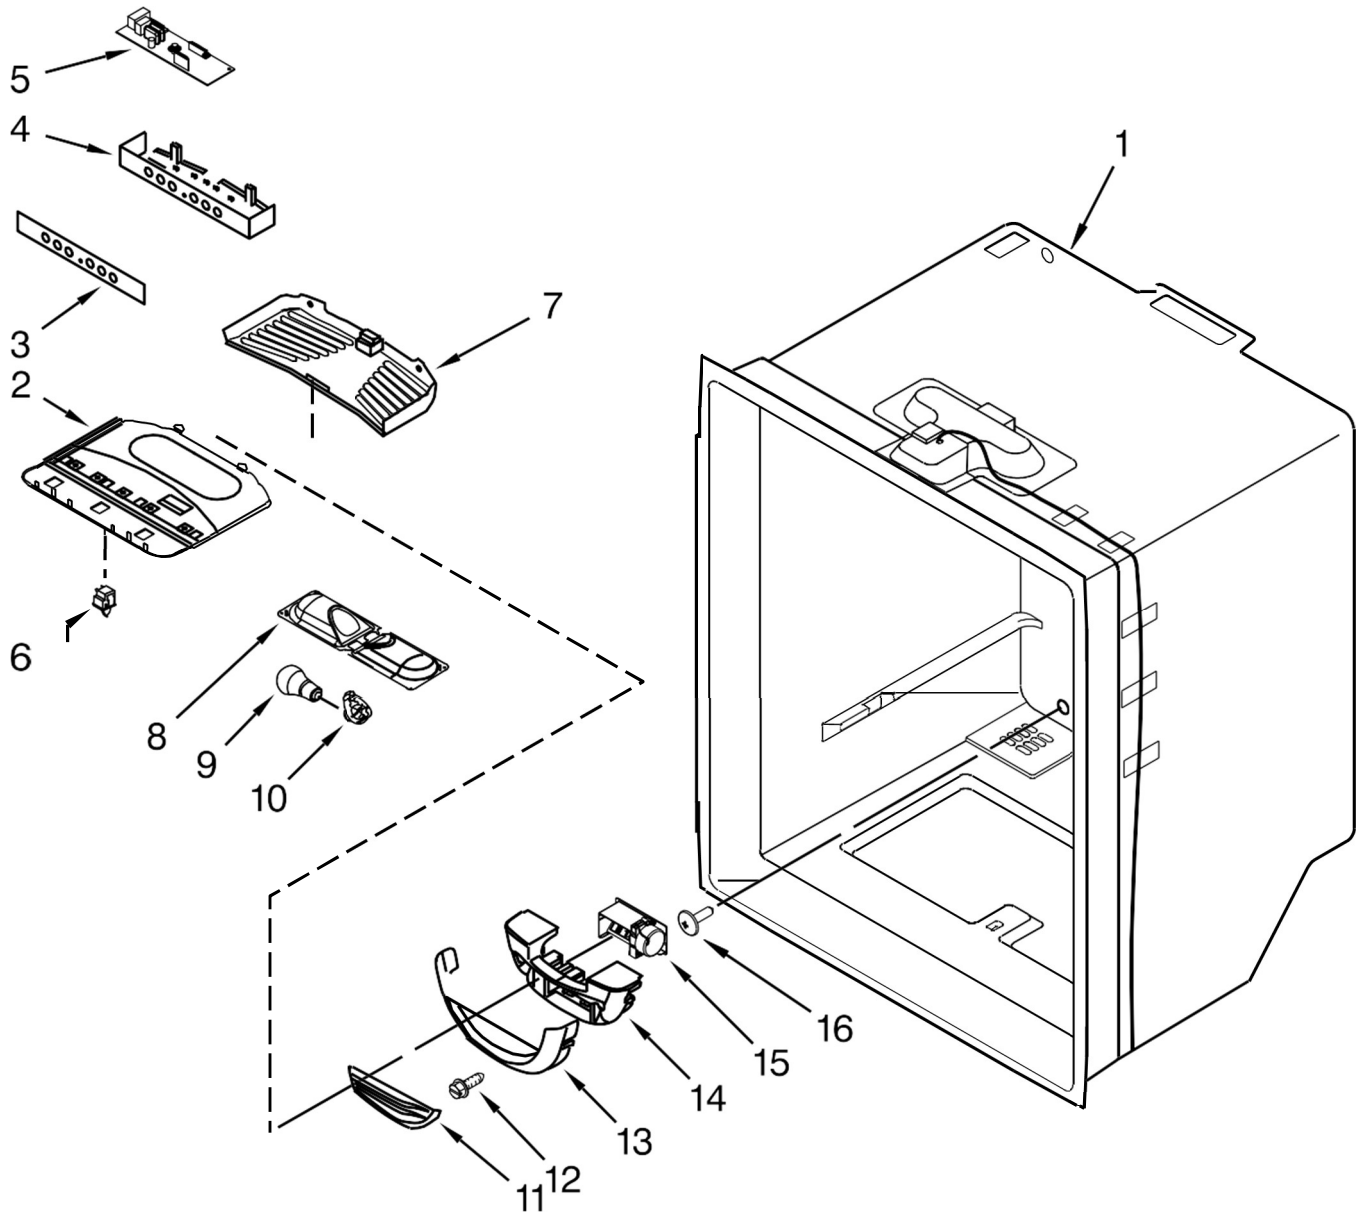

REFRIGERADOR WRB322DMBM00

REFRIGERADOR WRB322DMBM00

<u>Illus. No.</u>	<u>Part No.</u>	<u>Description</u>
1		Liner (Not A Serviceable Part)
2	W10464757	Module, Light
3	W10593588	Overlay
4	W10464769	Module, Control
5	W10503278	Control, Electronic
6	C3680310V	Switch, Light
7	12806501	Cover, Light

<u>Illus. No.</u>	<u>Part No.</u>	<u>Description</u>
8	W10443023	Housing, Light
9	W10565137	Lamp, LED
10	12570701V	Socket, Light
11	12806801	Insert, Damper Cover
12	12990604	Screw
13	12806701	Cover, Damper
14	13012402	Insulation, Damper

<u>Illus. No.</u>	<u>Part No.</u>	<u>Description</u>
15	W10594330	Damper, Control
16		Plug, Button
	M0310343	White
		Following Parts Not Illustrated
	W10422363	Harness, Control (Refrigerator)(Includes Thermistor)