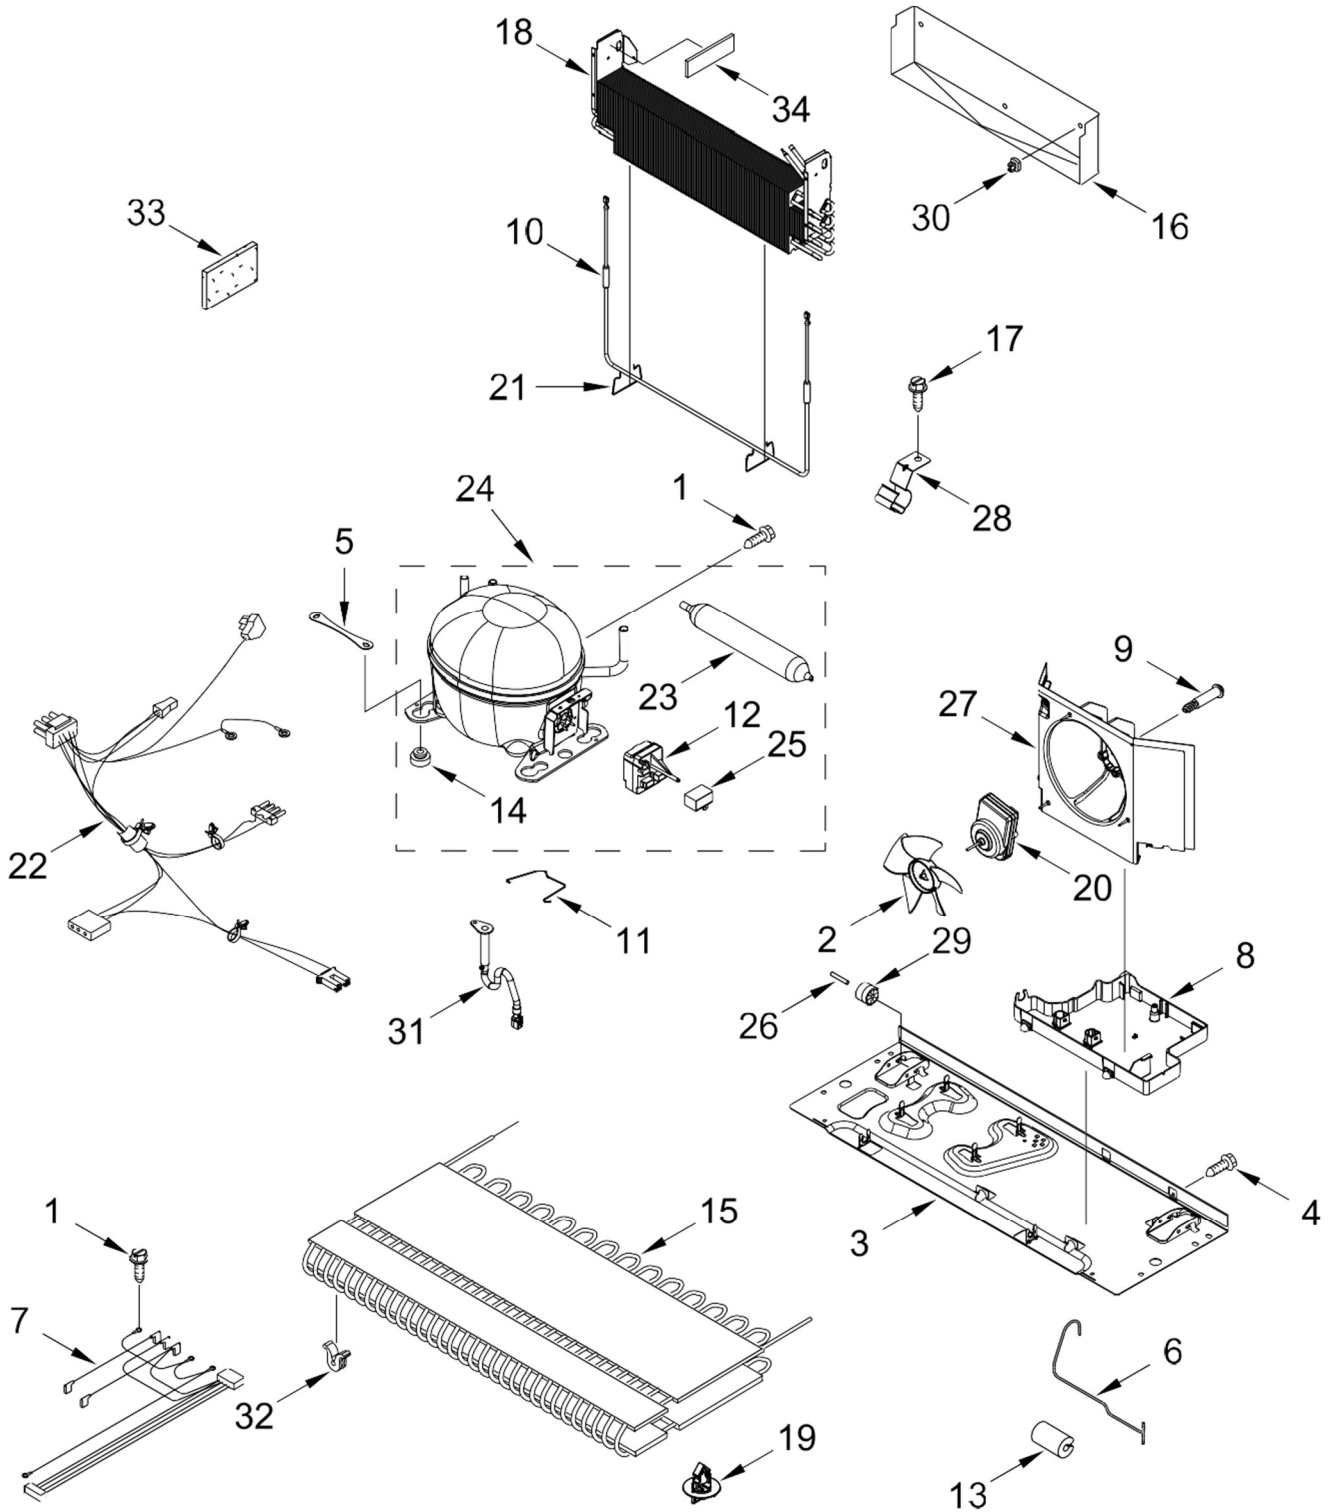

REFRIGERADOR WRB322DMBW01

REFRIGERADOR WRB322DMBW01

<u>Illus. No.</u>	<u>Part No.</u>	<u>Description</u>
1	12992301	Screw
2	12825803	Blade, Fan
3	W10480110	Basepan
4	12990511	Screw
5	W10236396	Strap, Compressor
6	W10233570	Tube, Discharge
7	W11050969	Harness, Evaporator (Includes Heater)
8	W10655367	Pan, Drain
9	W10622701	Screw
10	12729128	Heater, Defrost
11	W10216075	Strap, Bale
12	W10796752	Device, Start
13	2319835	Grommet, Condenser
14	10835903	Grommet
15	W10346420	Condenser
16	W10292802	Tray, Drip
17	12992101	Screw

<u>Illus. No.</u>	<u>Part No.</u>	<u>Description</u>
18	W10669254	Evaporator
19	W10815863	Clip, Condenser
20	W10909377	Motor, Condenser Fan
21	10428101	Clip, Heater
22	W11218258	Harness, Unit (Includes Power Cord)
23	W10177049	Drier
24	W10879296	Compressor
25	W10350564	Capacitor
26	12477202	Axle, Roller
27	W10189184	Shroud, Condenser Fan
28	W10281329	Clip, Drier
29	12477102	Roller
30	10623002	Clip, Evaporator
31	W10622099	Extension, Drain Tube
32	W10137529	Grommet, Condenser

<u>Illus. No.</u>	<u>Part No.</u>	<u>Description</u>
33	2169104	Insulation, Sound Deadening
34	A3189397	Gasket, Foam
		FOLLOWING PARTS NOT ILLUSTRATED
	978025	Valve, Access (1/4")
	978026	Valve, Access (5/16")
	978027	Valve, Access (3/8")
	978029	Valve, Access (5/8")
	978030	Valve, Access (3/4")
	876764	Valve, Access (3/16")
		REFRIGERANT CHARGE
		4.25 oz (R-134A)