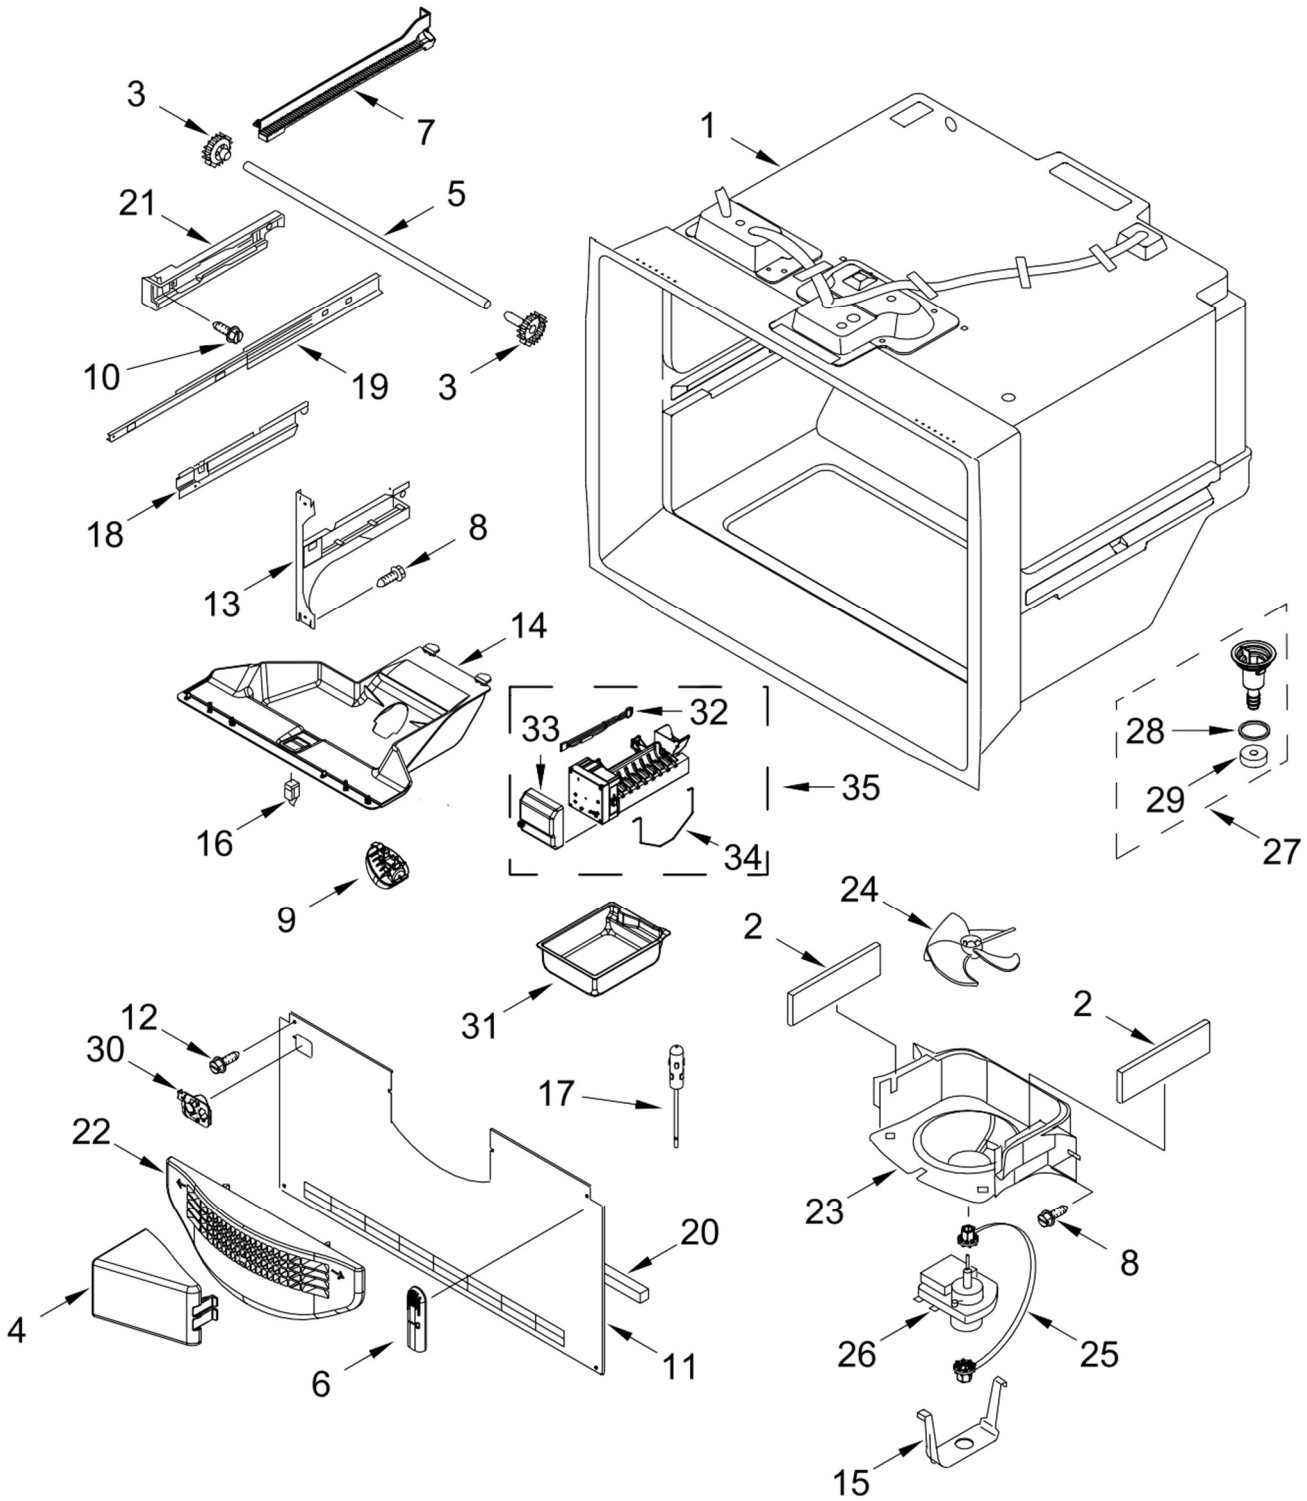

REFRIGERADOR WRB322DMBW01

<u>Illus. No.</u>	<u>Part No.</u>	<u>Description</u>
1		Liner (Not A Serviceable Part)
2	W10464757	Module, Light
3	W10593588	Overlay
4	W10464769	Module, Control
5	W10503278	Control, Electronic
6	W10847853	Switch, Light

<u>Illus. No.</u>	<u>Part No.</u>	<u>Description</u>
7	W11132917	Cover, Light
8	W10443023	Housing, Light
9	W11251749	Light module, LED
10	W10594330	Damper, Control
11	12806801	Insert, Damper Cover
12	12990604	Screw
13	12806701	Cover, Damper

<u>Illus. No.</u>	<u>Part No.</u>	<u>Description</u>
14	13012402	Insulation, Damper
15	12791403	Thermistor
FOLLOWING PARTS NOT ILLUSTRATED		
	W10422363	Harness, Refrigerator Control (includes Thermistor)

REFRIGERADOR WRB322DMBW01