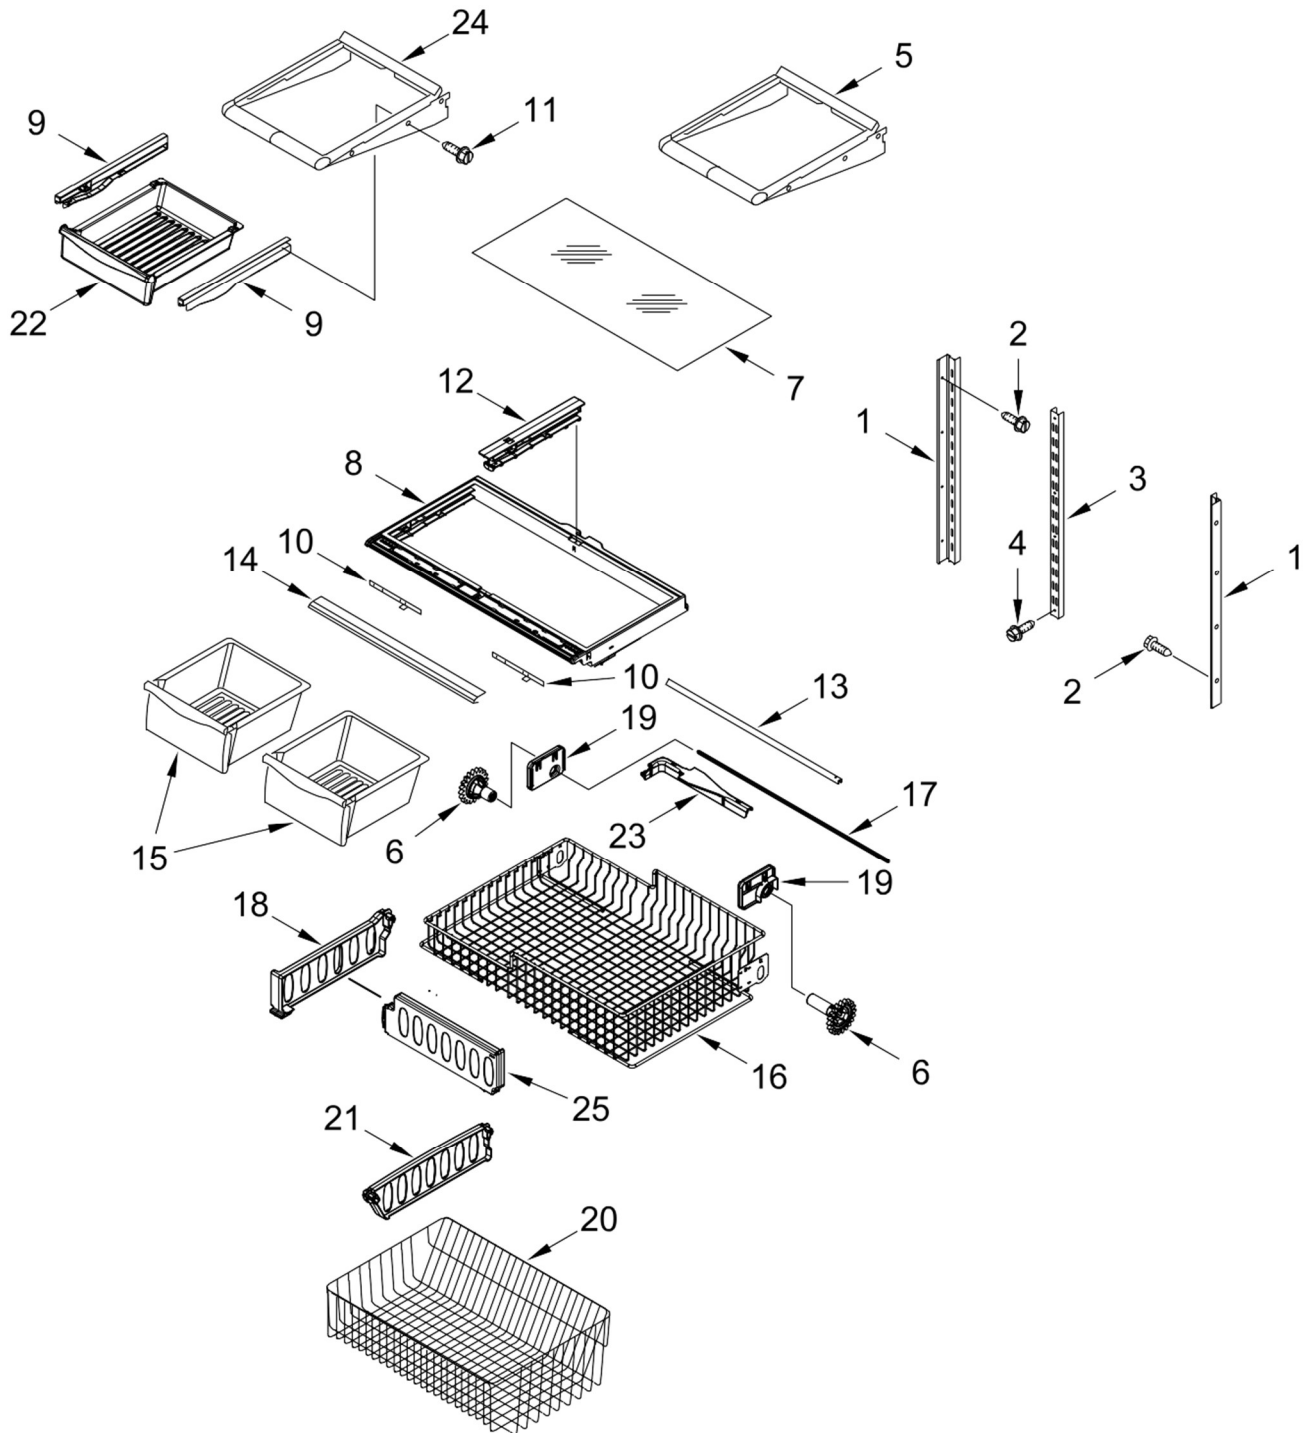

REFRIGERADOR WRB322DMBW01

REFRIGERADOR WRB322DMBW01

<u>Illus. No.</u>	<u>Part No.</u>	<u>Description</u>
1	W10251969	Ladder, Side
2	12990513	Screw
3	W10273463	Ladder, Center
4	W10215666	Screw
5	12463509	Shelf, Stationary
6		Gear, Spur
	W10474716	Left Hand
	W10474715	Right Hand
7	12204822	Glass, Crisper
8	W10671241	Frame, Crisper
9		Glide, Deli
	12656601V	Left Hand
	12656602V	Right Hand
10	12530805SP	Slide, Humidity Control

<u>Illus. No.</u>	<u>Part No.</u>	<u>Description</u>
11	12990302V	Screw
12	W10671238	Rail, Center Crisper
13	12227303WD	Brace, Crisper Cover
14	W10231343	Trim, Crisper
15	12530505N	Pan, Crisper
16	W11115252	Basket, Freezer (Upper)
17	W10802339	Shaft, Rack
18	W10241046	Divider, Basket (Upper)
19		Mount, Gear
	W10348259	Left Hand
	W10348260	Right Hand

<u>Illus. No.</u>	<u>Part No.</u>	<u>Description</u>
20	W11115780	Basket, Freezer (Lower)
21	W10146440	Divider, Basket (Lower)
22	12656404V	Pan, Deli
23	W10149389N	Lift, Bail Arm
24	12463509V	Shelf
25	W10311695	Divider, Basket (Upper)