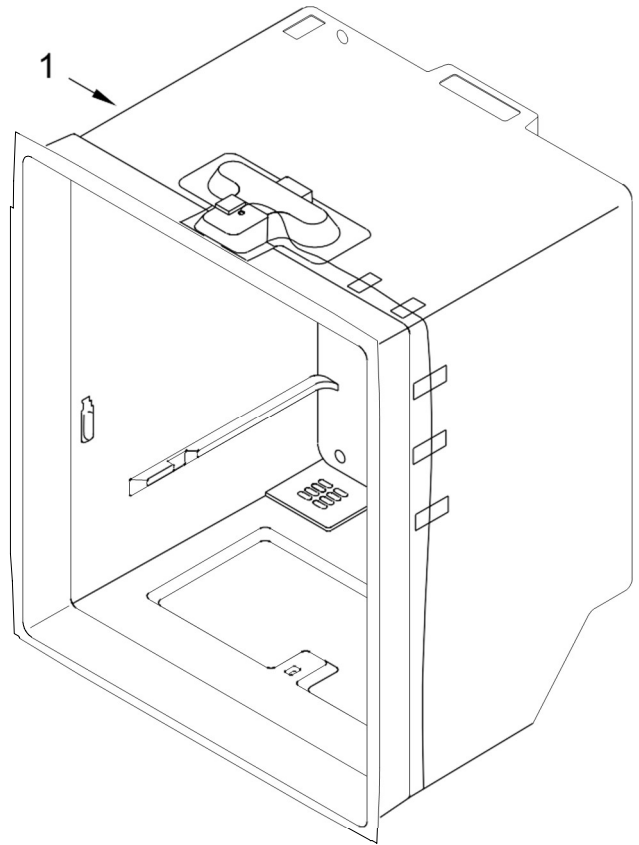

REFRIGERADOR WRB322DMBW01

REFRIGERADOR WRB322DMBW01

<u>Illus. No.</u>	<u>Part No.</u>	<u>Description</u>
1		Liner (Not A Serviceable Part)
2	W10464757	Module, Light
3	W10593588	Overlay
4	W10464769	Module, Control
5	W10503278	Control, Electronic
6	W10847853	Switch, Light

<u>Illus. No.</u>	<u>Part No.</u>	<u>Description</u>
7	W11132917	Cover, Light
8	W10443023	Housing, Light
9	W11251749	Light module, LED
10	W10594330	Damper, Control
11	12806801	Insert, Damper Cover
12	12990604	Screw
13	12806701	Cover, Damper

<u>Illus. No.</u>	<u>Part No.</u>	<u>Description</u>
14	13012402	Insulation, Damper
15	12791403	Thermistor
FOLLOWING PARTS NOT ILLUSTRATED		
	W10422363	Harness, Refrigerator Control (includes Thermistor)