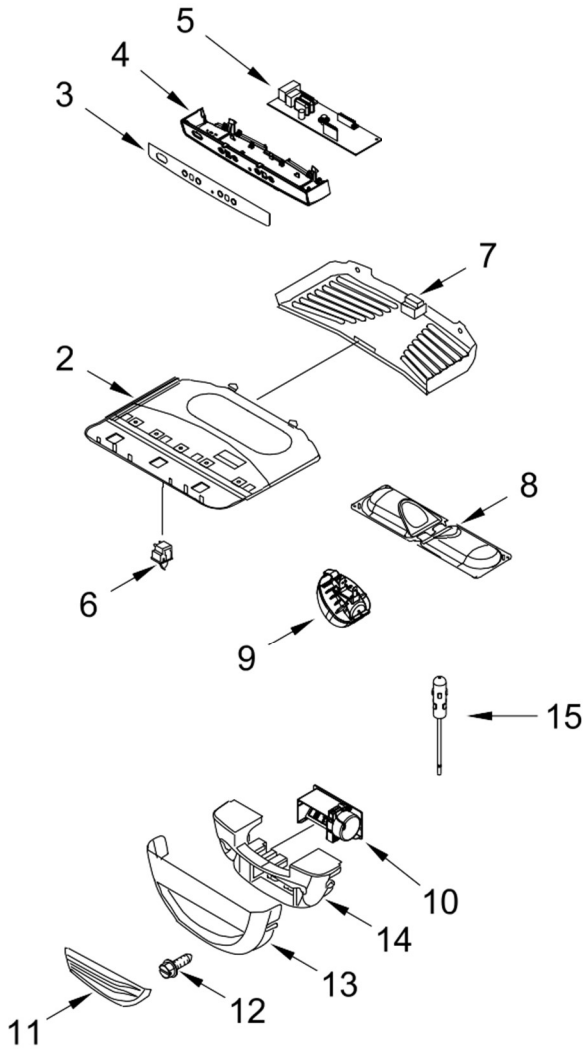

BOTTOM MOUNT REFRIGERATOR

MODELS:

WRB322DMBW01 (White)

WRB322DMBB01 (Black)

WRB322DMBM01 (Stainless Steel)

REFRIGERADOR WRB322DMBW01

REFRIGERADOR WRB322DMBW01

<u>Illus. No.</u>	<u>Part No.</u>	<u>Description</u>	<u>Illus. No.</u>	<u>Part No.</u>	<u>Description</u>	<u>Illus. No.</u>	<u>Part No.</u>	<u>Description</u>
1		Literature Parts	13		Cover, Corner	21	12990504	Screw
	W11296635	Use and Care Guide		12587703W	White	22	W10210979	Cover, Unit
	W11306942	Energy Guide		12587703B	Black	23		Plug, Button
	W11297588	Tech Sheet		12587703AP	Grey		12246607	White
2		Cabinet (Not a Servicable Part)	14	12566606ED	Hinge, Top		12246608	Black
			15	W10709365	Screw		12246610	Grey
			16		Cover, Hinge	24	W10498976	Valve, Inlet
3	W10485986	Guide, Waterline		12477601W	White	25	W11046934	Assembly, Fill Tube
4	W10208592	Cover, Valve		12477601B	Black			(Includes Tubing, Fill Tube Elbow, Tube Insert and Clamp)
5	10351006	Pin, Center Hinge		12477601AP	Grey			
6	12992602	Screw	17		Assembly, Grille (Includes Clips)			
7	W10673840	Screw (Stainless)		W10534161	White			
8	M0108107	Clamp, Tube		W10534162	Black			
9	A3076901	Plug, Button		W10534160	Grey			
10	12992403	Screw	18	12726003	Cover, Water Line			
11		Hinge, Center	19	12990511	Screw			
	12607103WD	White	20		Assembly, Roller			
	12607104ED	Black		W10515763	Left Hand			
	12607103AP	Grey		W10515762	Right Hand			
12	W10141622	Brake, Roller						

REFRIGERADOR WRB322DMBW01

REFRIGERADOR WRB322DMBW01

<u>Illus. No.</u>	<u>Part No.</u>	<u>Description</u>
1		Liner (Not A Serviceable Part)
2	W10464757	Module, Light
3	W10593588	Overlay
4	W10464769	Module, Control
5	W10503278	Control, Electronic
6	W10847853	Switch, Light