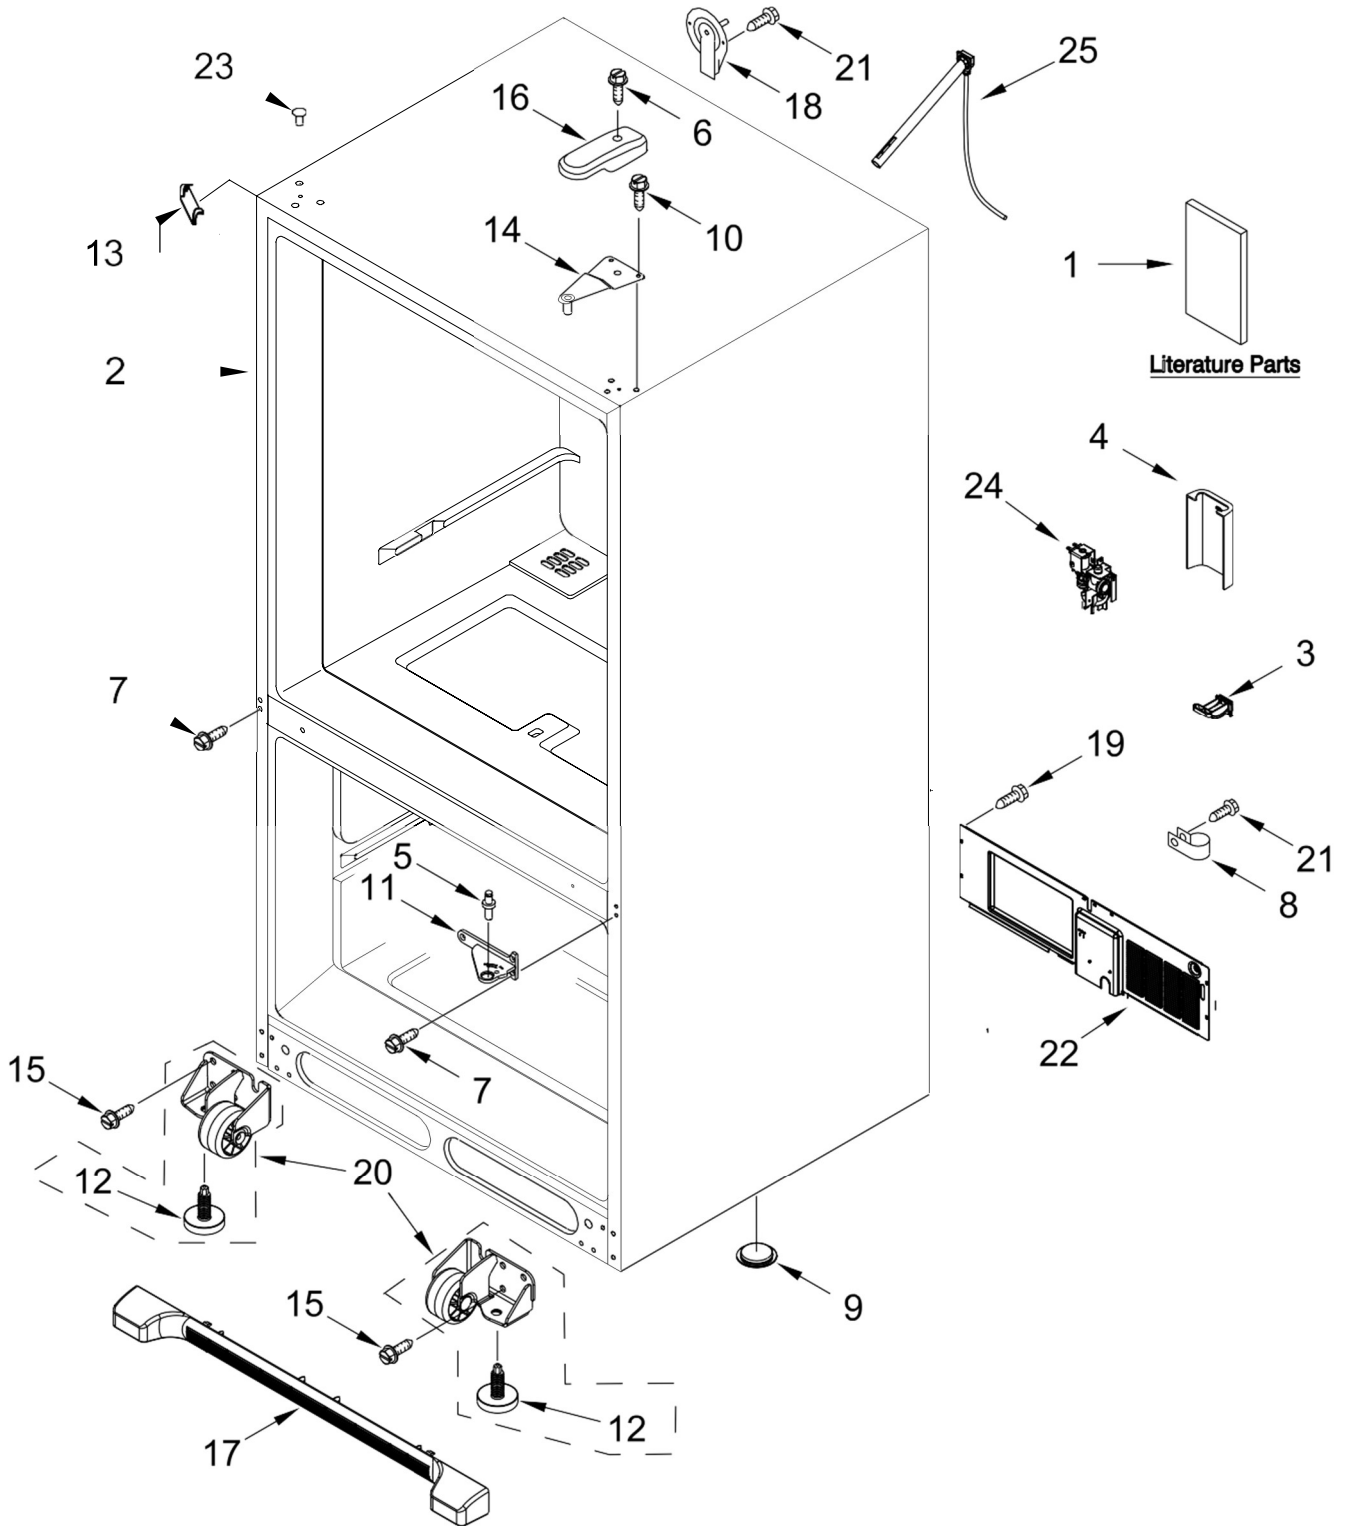

BOTTOM MOUNT REFRIGERATOR

MODELS:

WRB322DMBW01 (White)

WRB322DMBB01 (Black)

WRB322DMBM01 (Stainless Steel)

REFRIGERADOR WRB322DMBW01

REFRIGERADOR WRB322DMBW01

<u>Illus. No.</u>	<u>Part No.</u>	<u>Description</u>	<u>Illus. No.</u>	<u>Part No.</u>	<u>Description</u>	<u>Illus. No.</u>	<u>Part No.</u>	<u>Description</u>
1		Literature Parts	13		Cover, Corner	21	12990504	Screw
	W11296635	Use and Care Guide		12587703W	White	22	W10210979	Cover, Unit
	W11306942	Energy Guide		12587703B	Black	23		Plug, Button
	W11297588	Tech Sheet		12587703AP	Grey		12246607	White
2		Cabinet (Not a Servicable Part)	14	12566606ED	Hinge, Top		12246608	Black
			15	W10709365	Screw		12246610	Grey
			16		Cover, Hinge	24	W10498976	Valve, Inlet
3	W10485986	Guide, Waterline		12477601W	White	25	W11046934	Assembly, Fill Tube
4	W10208592	Cover, Valve		12477601B	Black			(Includes Tubing, Fill Tube Elbow, Tube Insert and Clamp)
5	10351006	Pin, Center Hinge		12477601AP	Grey			
6	12992602	Screw	17		Assembly, Grille (Includes Clips)			
7	W10673840	Screw (Stainless)		W10534161	White			
8	M0108107	Clamp, Tube		W10534162	Black			
9	A3076901	Plug, Button		W10534160	Grey			
10	12992403	Screw	18	12726003	Cover, Water Line			
11		Hinge, Center	19	12990511	Screw			
	12607103WD	White	20		Assembly, Roller			
	12607104ED	Black		W10515763	Left Hand			
	12607103AP	Grey		W10515762	Right Hand			
12	W10141622	Brake, Roller						

REFRIGERADOR WRB322DMBW01

REFRIGERADOR WRB322DMBW01

<u>Illus. No.</u>	<u>Part No.</u>	<u>Description</u>
1		Liner (Not A Serviceable Part)
2	W10464757	Module, Light
3	W10593588	Overlay
4	W10464769	Module, Control
5	W10503278	Control, Electronic
6	W10847853	Switch, Light

<u>Illus. No.</u>	<u>Part No.</u>	<u>Description</u>
7	W11132917	Cover, Light
8	W10443023	Housing, Light
9	W11251749	Light module, LED
10	W10594330	Damper, Control
11	12806801	Insert, Damper Cover
12	12990604	Screw
13	12806701	Cover, Damper