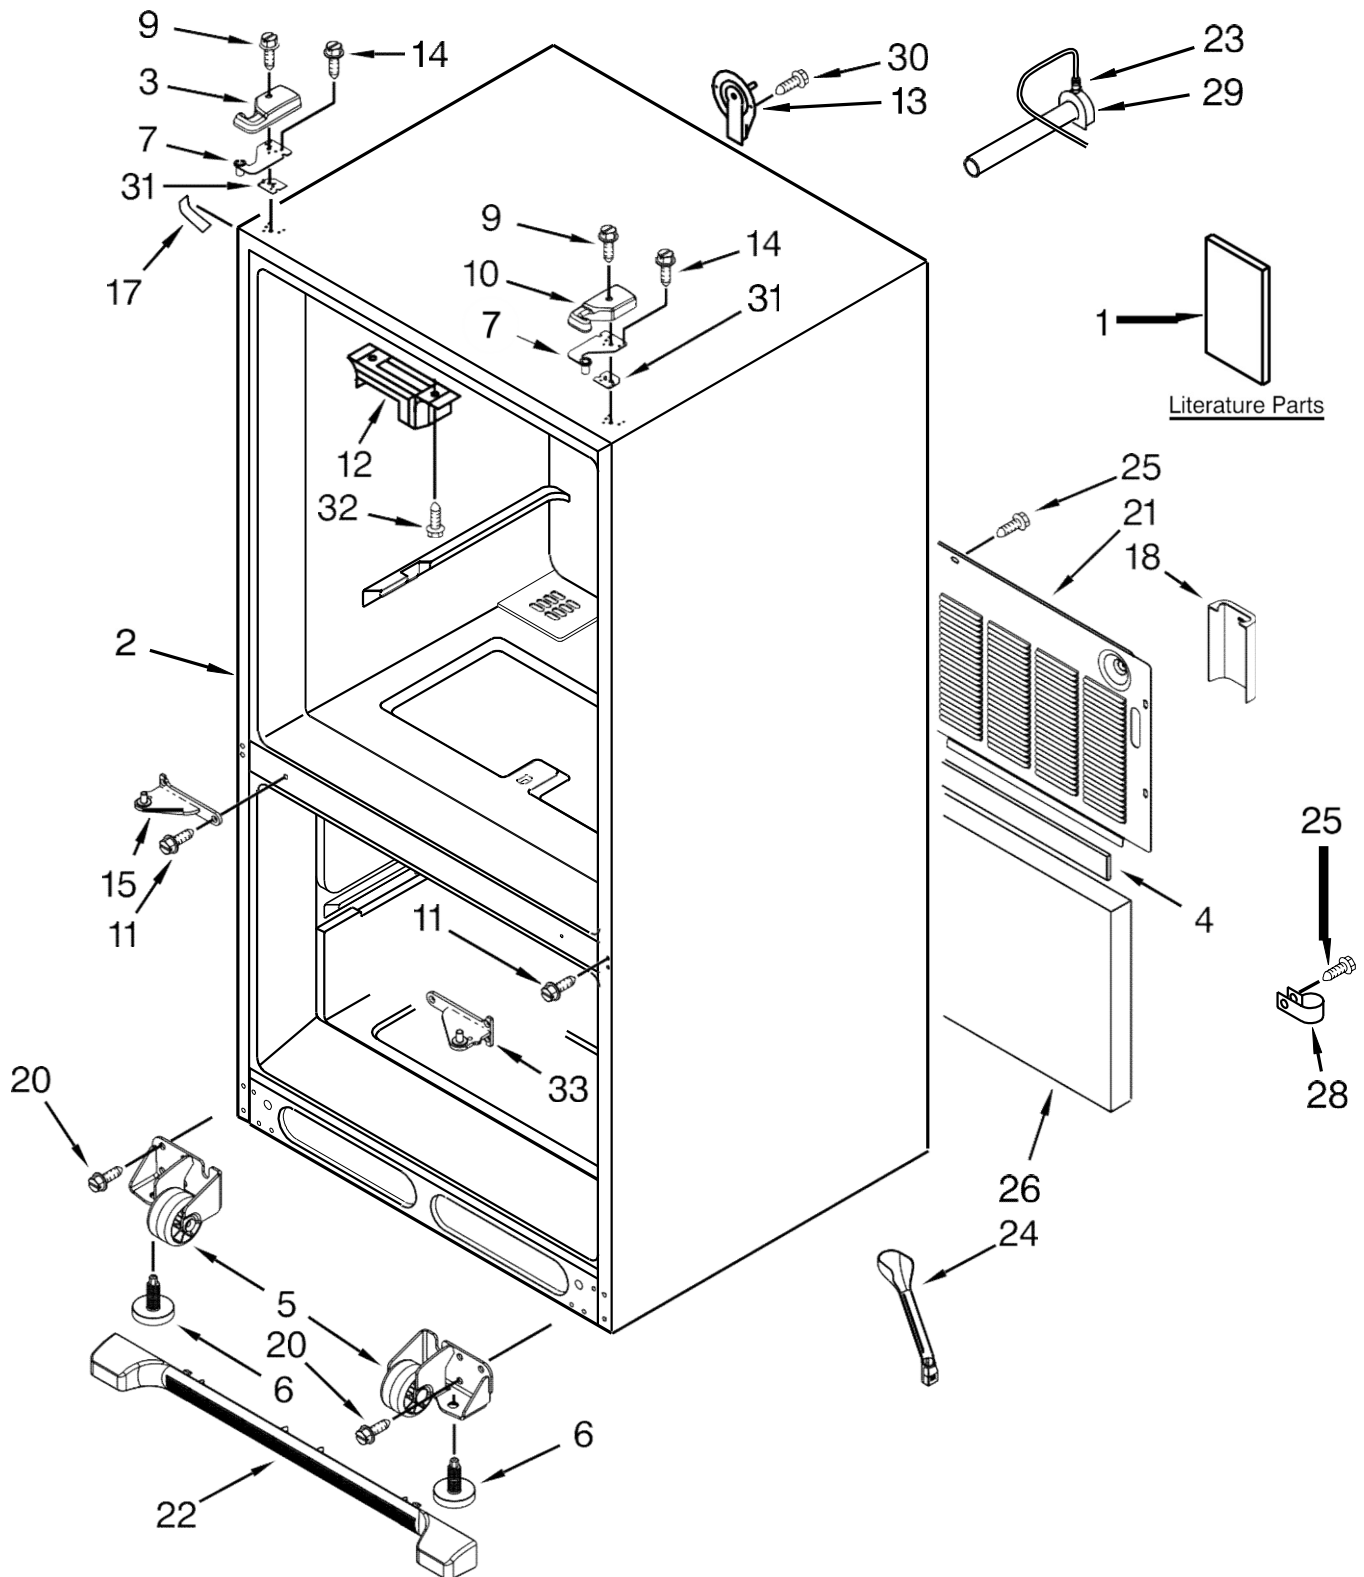

REFRIGERATOR

MODELS:

WRF535SMBW00 (White)
WRF535SMBB00 (Black)
WRF535SMBM00 (Monochromatic Stainless)

<u>Illus. No.</u>	<u>Part No.</u>	<u>Description</u>
1		Literature Parts
	W10597594	Use & Care Guide
	W10594230	Energy Guide
	W10517966N	Tech Sheet
2		Cabinet (Not a Servicable Part)
3		Cover, Left Hinge
	12962301W	White
	12962301B	Black
	12962301AP	Grey
4	B5759655	Gasket
5		Roller Assembly
	W10515762	Right Hand
	W10515763	Left Hand
6	W10141622	Brake, Roller
7		Top Hinge
	12963204ED	Left Hand
	12963205ED	Right Hand
9	12992602	Screw

<u>Illus. No.</u>	<u>Part No.</u>	<u>Description</u>
10		Cover, Right Hinge
	12962302WN	White
	12962302BN	Black
	12962302AP	Grey
11	12990101	Screw
12	12698403	Plate, Pivot
13	12726003	Cover, Water Line
14	12992403	Screw
15		Hinge, Center (LT)
	13000001WD	White
	13000007ED	Black
	13000001AP	Grey
17		Cover, Corner
	12587703W	White
	12587703B	Black
	12587703AP	Grey
18	W10208592	Cover, Valve
20	12991302	Screw
21	W10211854	Cover, Unit