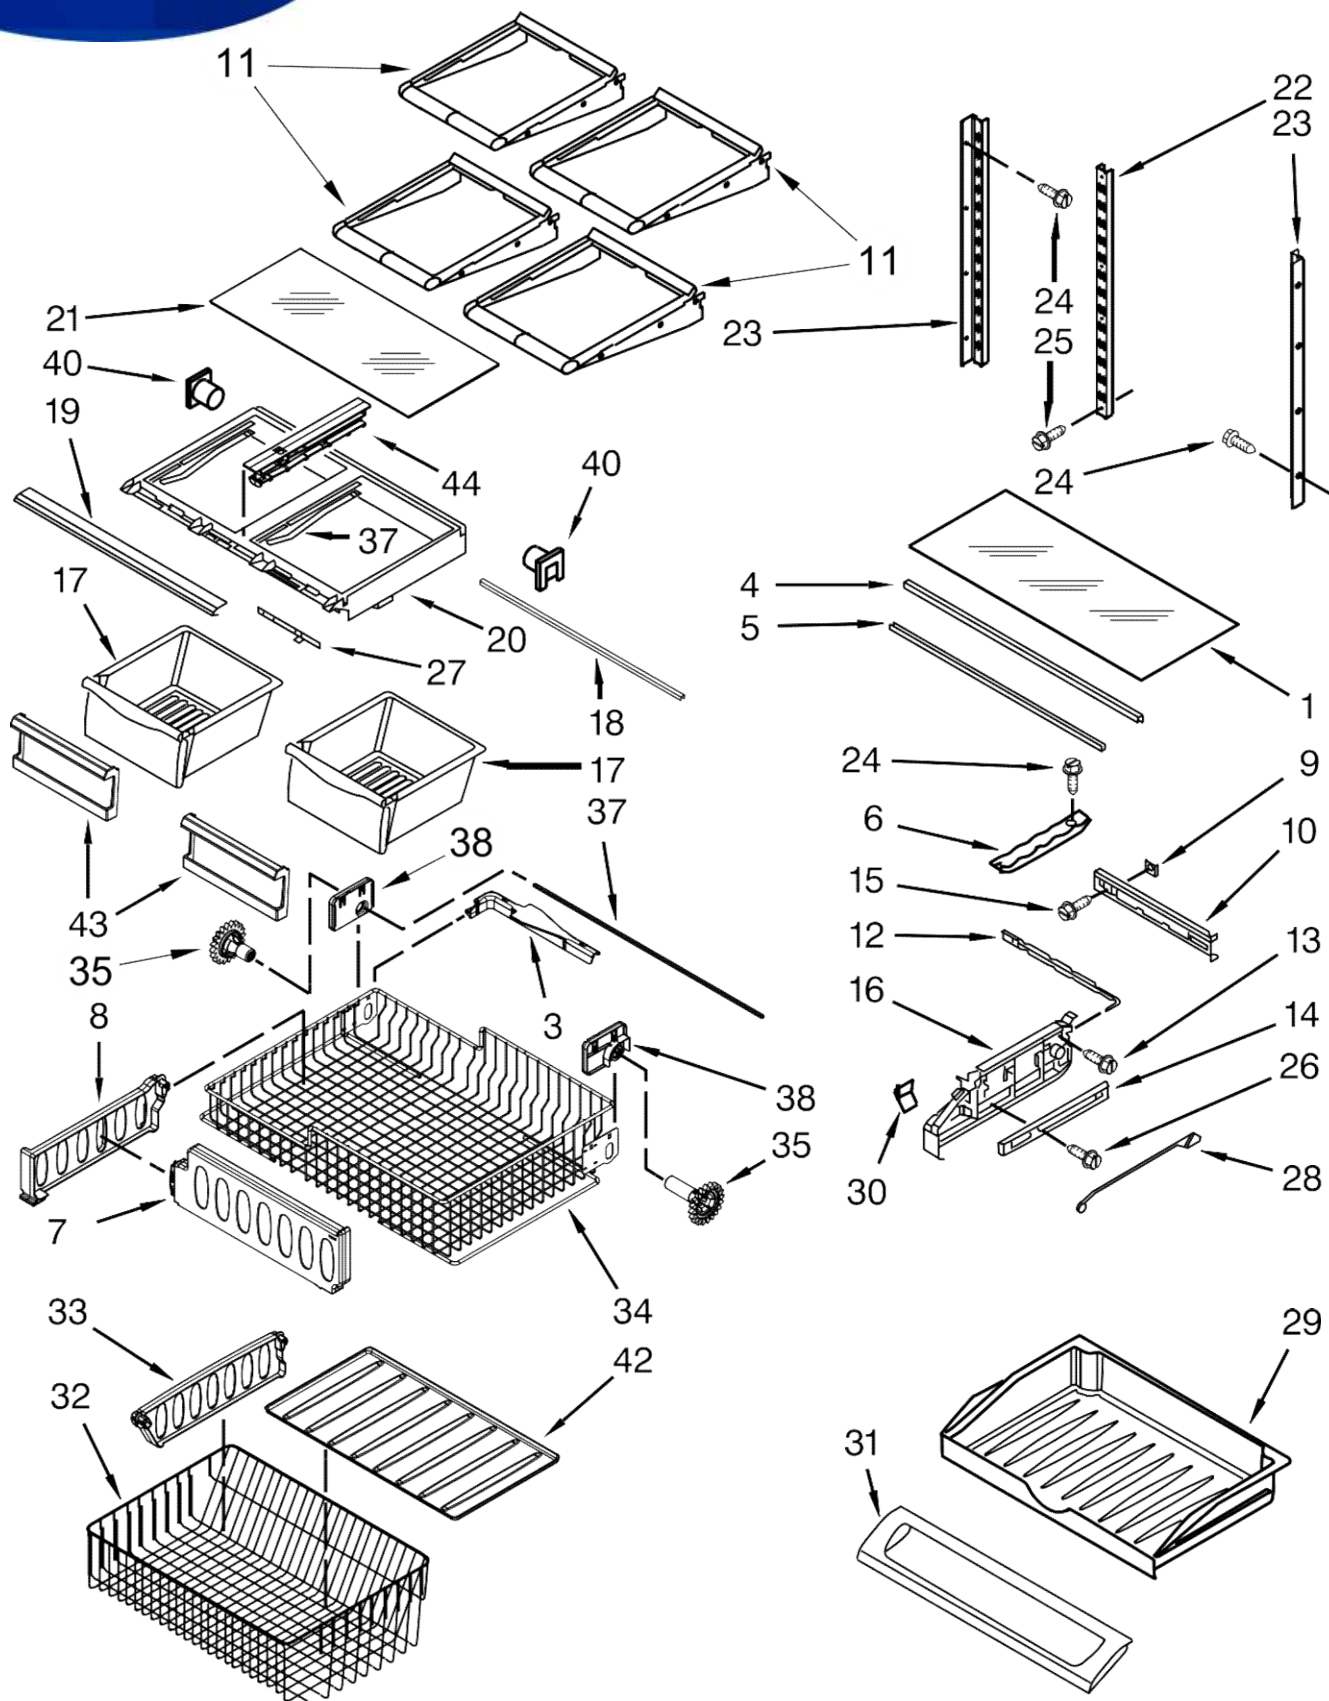

<u>Illus. No.</u>	<u>Part No.</u>	<u>Description</u>
1	12204830	Glass, Shelf
3	W10149389N	Lift, Bail Arm
4	W10528935	Trim, Pantry Glass
5	12227305WH	Brace, Pantry
6	12531901	Track, Deli Drawer
7	W10171558	Divider, Basket (Upper)
8	W10241046	Divider, Upper
9	12656901	Gasket, Pantry
10	12656202	Control, Housing
11	W10590947	Shelf, Fixed
12	12655402	Slide, Temperature Control
13	12990512	Screw
14	W10235370	Glide, Pantry
15	12990513	Screw
16		Endcap, Pantry
	12656106	Left Hand
	12656019	Right Hand

<u>Illus. No.</u>	<u>Part No.</u>	<u>Description</u>
17	12804601SP	Pan, Crisper
18	12642303WD	Brace, Crisper Cover
19	W10231345N	Trim, Crisper
20	W10329866	Frame, Crisper
21	12204824N	Glass, Crisper
22	W10273463	Ladder, Center
23	W10569182	Ladder, Side
24	12990513	Screw
25	W10215666	Screw
26	12990504	Screw
27	12530805SP	Slide, Humidity Control
28	12655304	Bar, Control
29	12731302	Drawer, Pantry
30	12655204	Knob, Temperature Control
31	12656813	Lid, Pantry
32	W10503184N	Basket, Freezer (Lower)
33	W10146440N	Divider, Lower

<u>Illus. No.</u>	<u>Part No.</u>	<u>Description</u>
34	W10348246	Basket, Freezer (Upper)
35		Gear Spur
	W10474715	Right Hand
	W10474716	Left Hand
37	12812904WD	Shaft, Rack
38		Mount, Gear
	W10348260	Right Hand
	W10348259	Left Hand
40	13062602	Support, Crisper Frame
42	13025201N	Tray, Lower
43	12802602SP	Front, Crisper Pan
44	W10326469N	Rail, Center Crisper