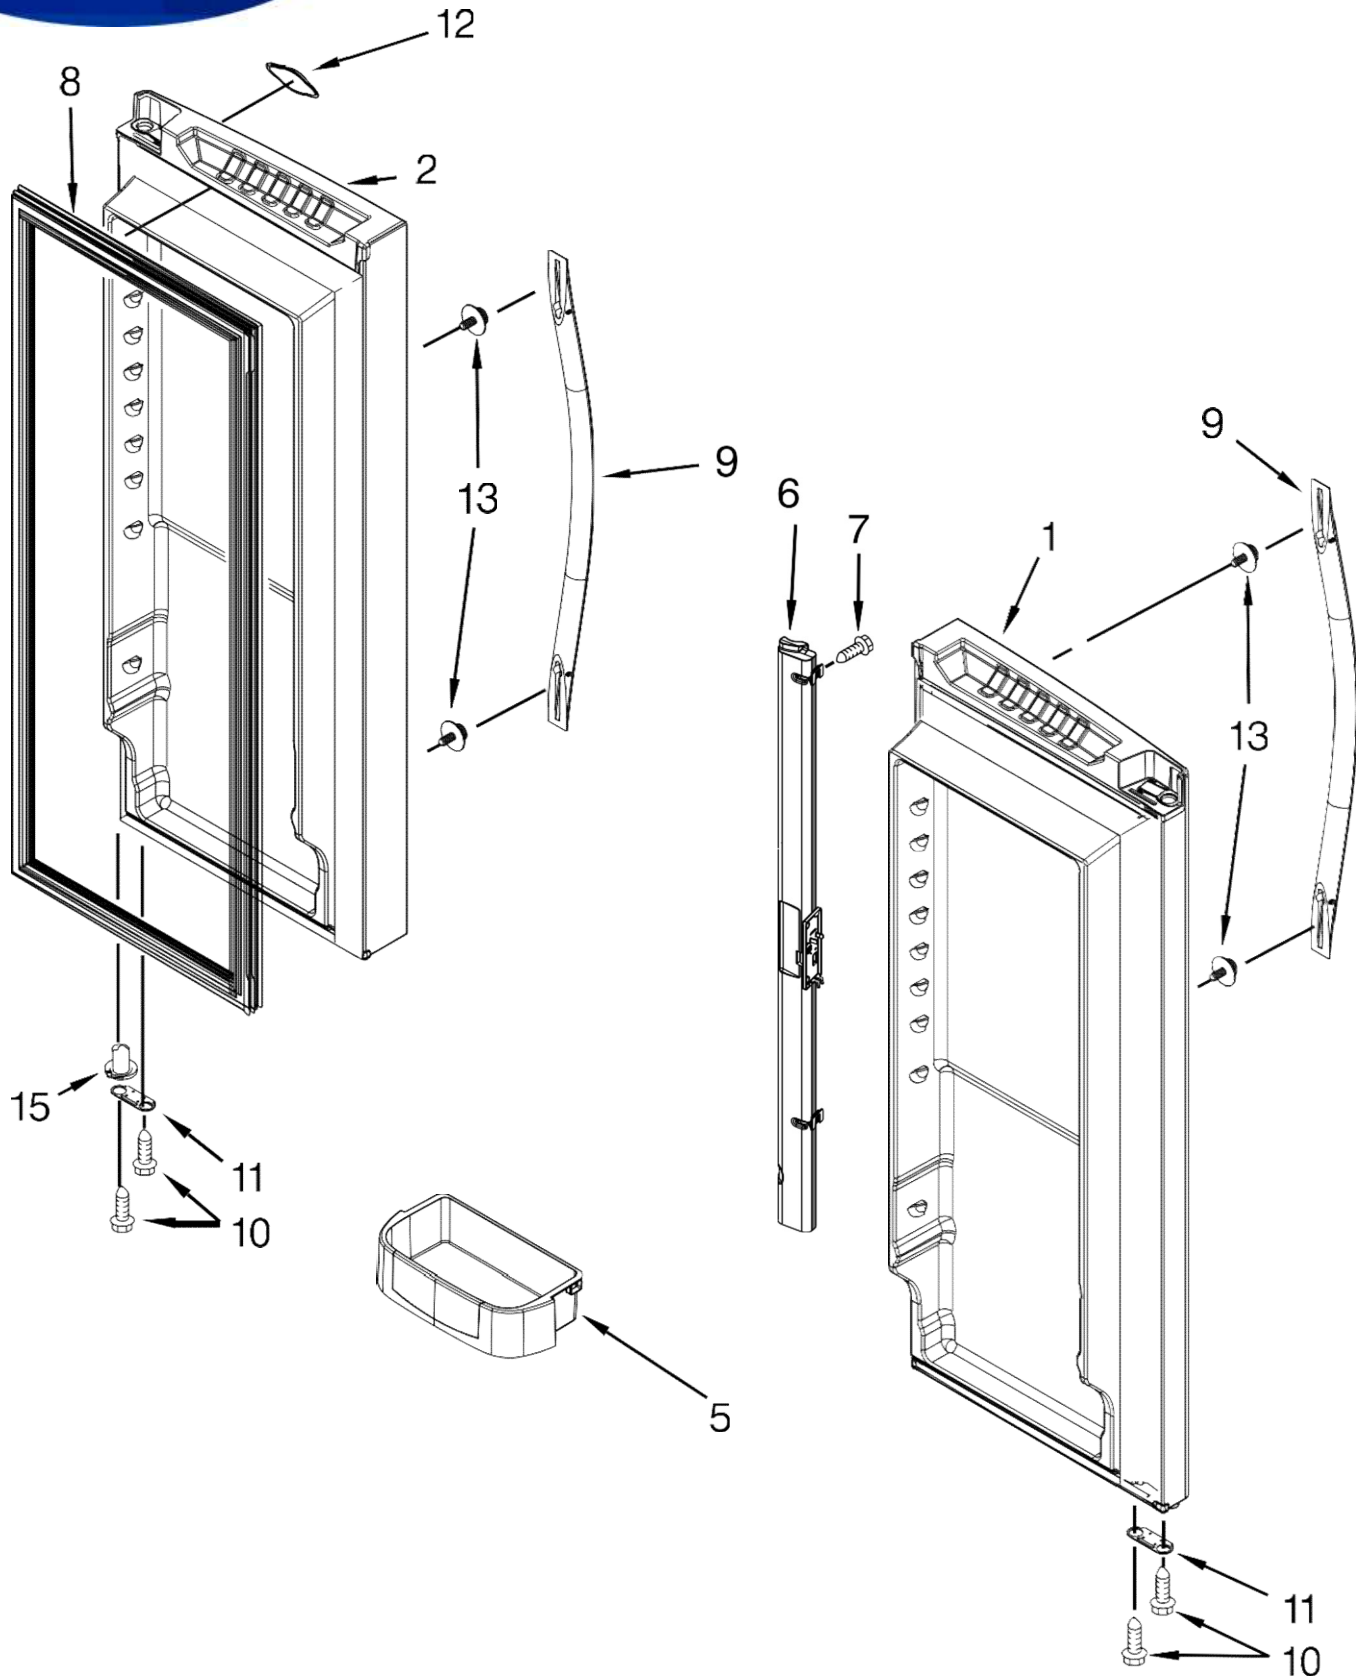

<u>Illus. No.</u>	<u>Part No.</u>	<u>Description</u>
1		Liner (Not A Serviceable Part)
2	W10464764	Module, Light
3	W10613576	Overlay, Control
4	W10464775	Module, Control
5	W10503278	Control, Electronic
6	C3680310V	Switch, Light
7	12806501N	Cover, Light

<u>Illus. No.</u>	<u>Part No.</u>	<u>Description</u>
8	W10443023	Housing, Light
9	W10565137	Lamp, LED
10	12570701V	Socket, Light
11	12806801	Insert, Damper Cover
12	12990604	Screw
13	12806701	Cover, Damper
14	13012402	Insulation, Damper

<u>Illus. No.</u>	<u>Part No.</u>	<u>Description</u>
15	W10196393	Damper, Control
17	12861601	Switch, Energy Saver
18		Plug, Button
	M0310343	White
		Following Parts Not Illustrated
	W10389967	Harness, Controls (Refrigerator)