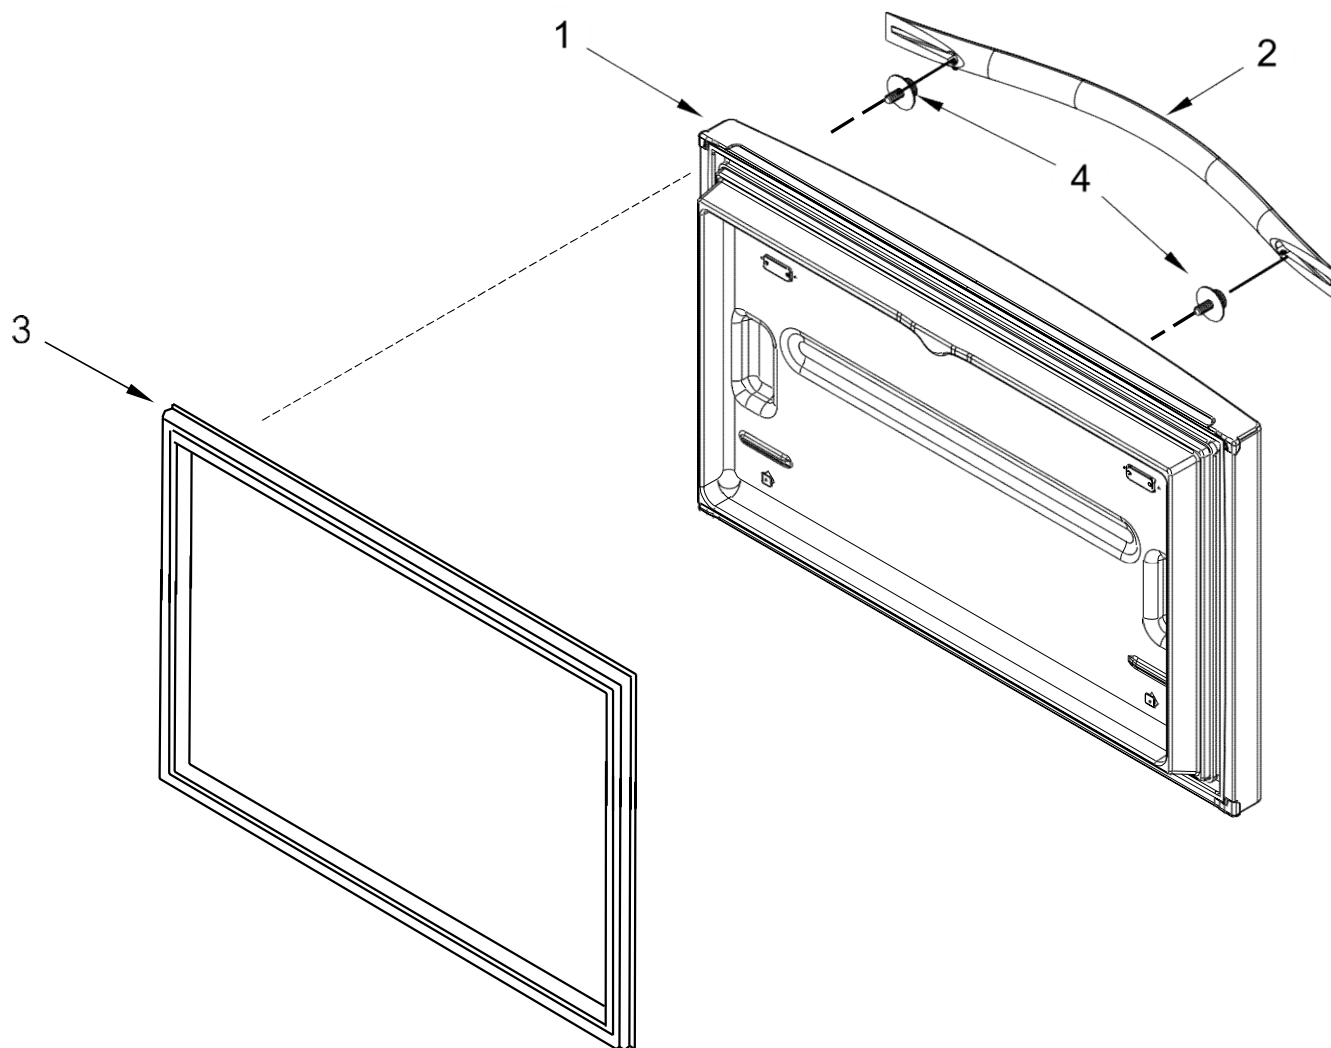

<u>Illus. No.</u>	<u>Part No.</u>	<u>Description</u>	<u>Illus. No.</u>	<u>Part No.</u>	<u>Description</u>	<u>Illus. No.</u>	<u>Part No.</u>	<u>Description</u>
1		Liner (Not A Seviceable Part)	15	13058002	Clip, Evaporator Motor	27		Cradle, Basket
2	A3189392	Gasket, Foam	16	12466105	Switch, Light		W10280608	Left Hand
3	12932103	Guide, Fill Tube	18	W10585187	Funnel, Drain		W10280613	Right Hand
4	W10588598	Extension, Drain Tube	19	M0500703	Seal	28	W10120018	Slide, Door
5	W10128551	Motor, Evaporator	20	A3189396	Gasket	29		Adapter, Slide
6	12570701V	Socket, Light	21	B8381501	Gasket, Drain		W10284684	Left Hand
7	12791409SP	Thermistor	22	13024803	Grille, Freezer Air		W10284685	Right Hand
8	12815301	Cover, Thermistor	23	13057901	Shroud, Evaporator	30	12990501	Screw
9	W10565137	Lamp, LED	24	2169142	Blade, Fan	31	12812903WD	Shaft, Rack
10	W10277466	Housing, Foil	25		Bracket, Door	32	12002497	Gear
11	W10308416	Cover, Evaporator		W10330991	Left Hand	33		Rail, Side
12	12990511	Screw		W10330993	Right Hand		W10516603	Left Hand
13	W10121318	Grommet	26	12990521	Screw		W10516602	Right Hand
14	W10277025	Module, Light				34	W10157765	Diverter, Air