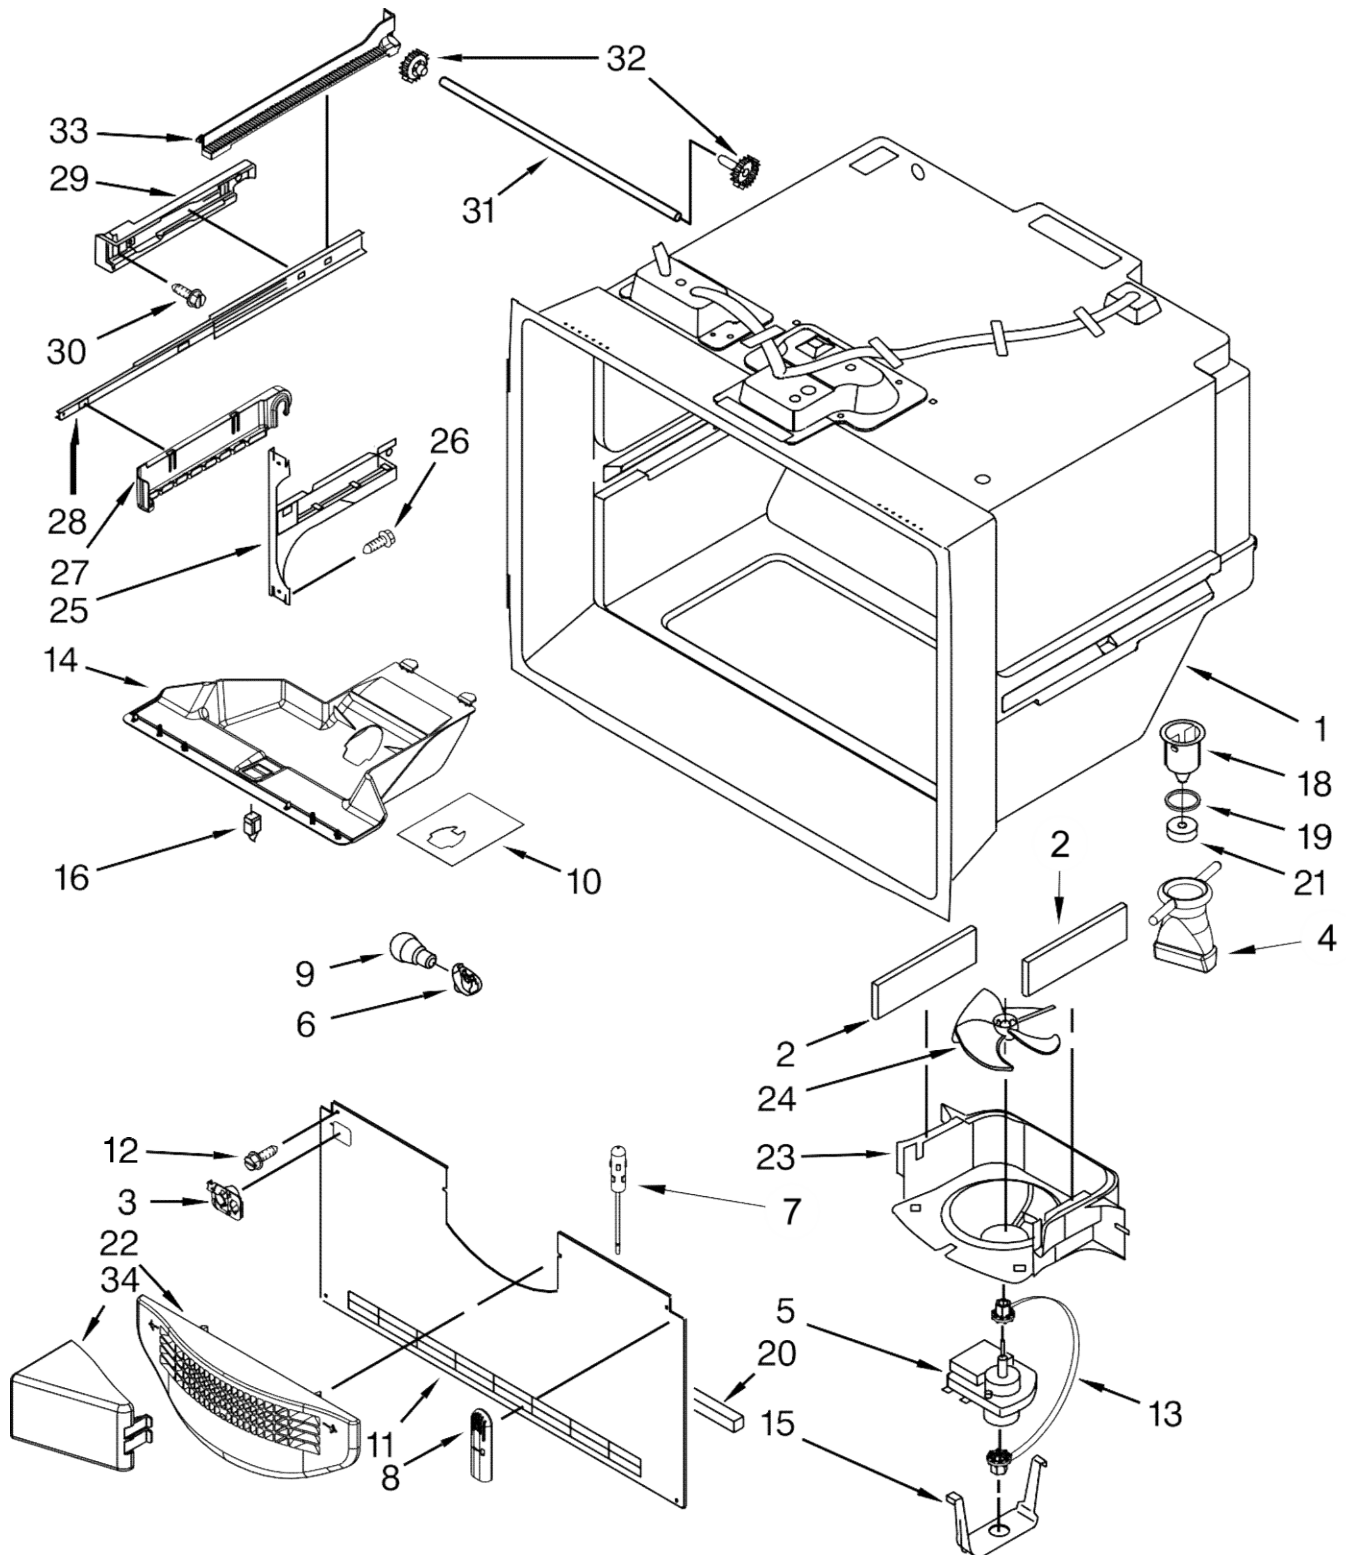

<u>Illus. No.</u>	<u>Part No.</u>	<u>Description</u>	<u>Illus. No.</u>	<u>Part No.</u>	<u>Description</u>	<u>Illus. No.</u>	<u>Part No.</u>	<u>Description</u>
1		Liner (Not A Seviceable Part)	15	13058002	Clip, Evaporator Motor	27		Cradle, Basket
2	A3189392	Gasket, Foam	16	12466105	Switch, Light		W10280608	Left Hand
3	12932103	Guide, Fill Tube	18	W10585187	Funnel, Drain		W10280613	Right Hand
4	W10588598	Extension, Drain Tube	19	M0500703	Seal	28	W10120018	Slide, Door
5	W10128551	Motor, Evaporator	20	A3189396	Gasket	29		Adapter, Slide
6	12570701V	Socket, Light	21	B8381501	Gasket, Drain		W10284684	Left Hand
7	12791409SP	Thermistor	22	13024803	Grille, Freezer Air		W10284685	Right Hand
8	12815301	Cover, Thermistor	23	13057901	Shroud, Evaporator	30	12990501	Screw
9	W10565137	Lamp, LED	24	2169142	Blade, Fan	31	12812903WD	Shaft, Rack
10	W10277466	Housing, Foil	25		Bracket, Door	32	12002497	Gear
11	W10308416	Cover, Evaporator		W10330991	Left Hand	33		Rail, Side
12	12990511	Screw		W10330993	Right Hand		W10516603	Left Hand
13	W10121318	Grommet	26	12990521	Screw		W10516602	Right Hand
14	W10277025	Module, Light				34	W10157765	Diverter, Air