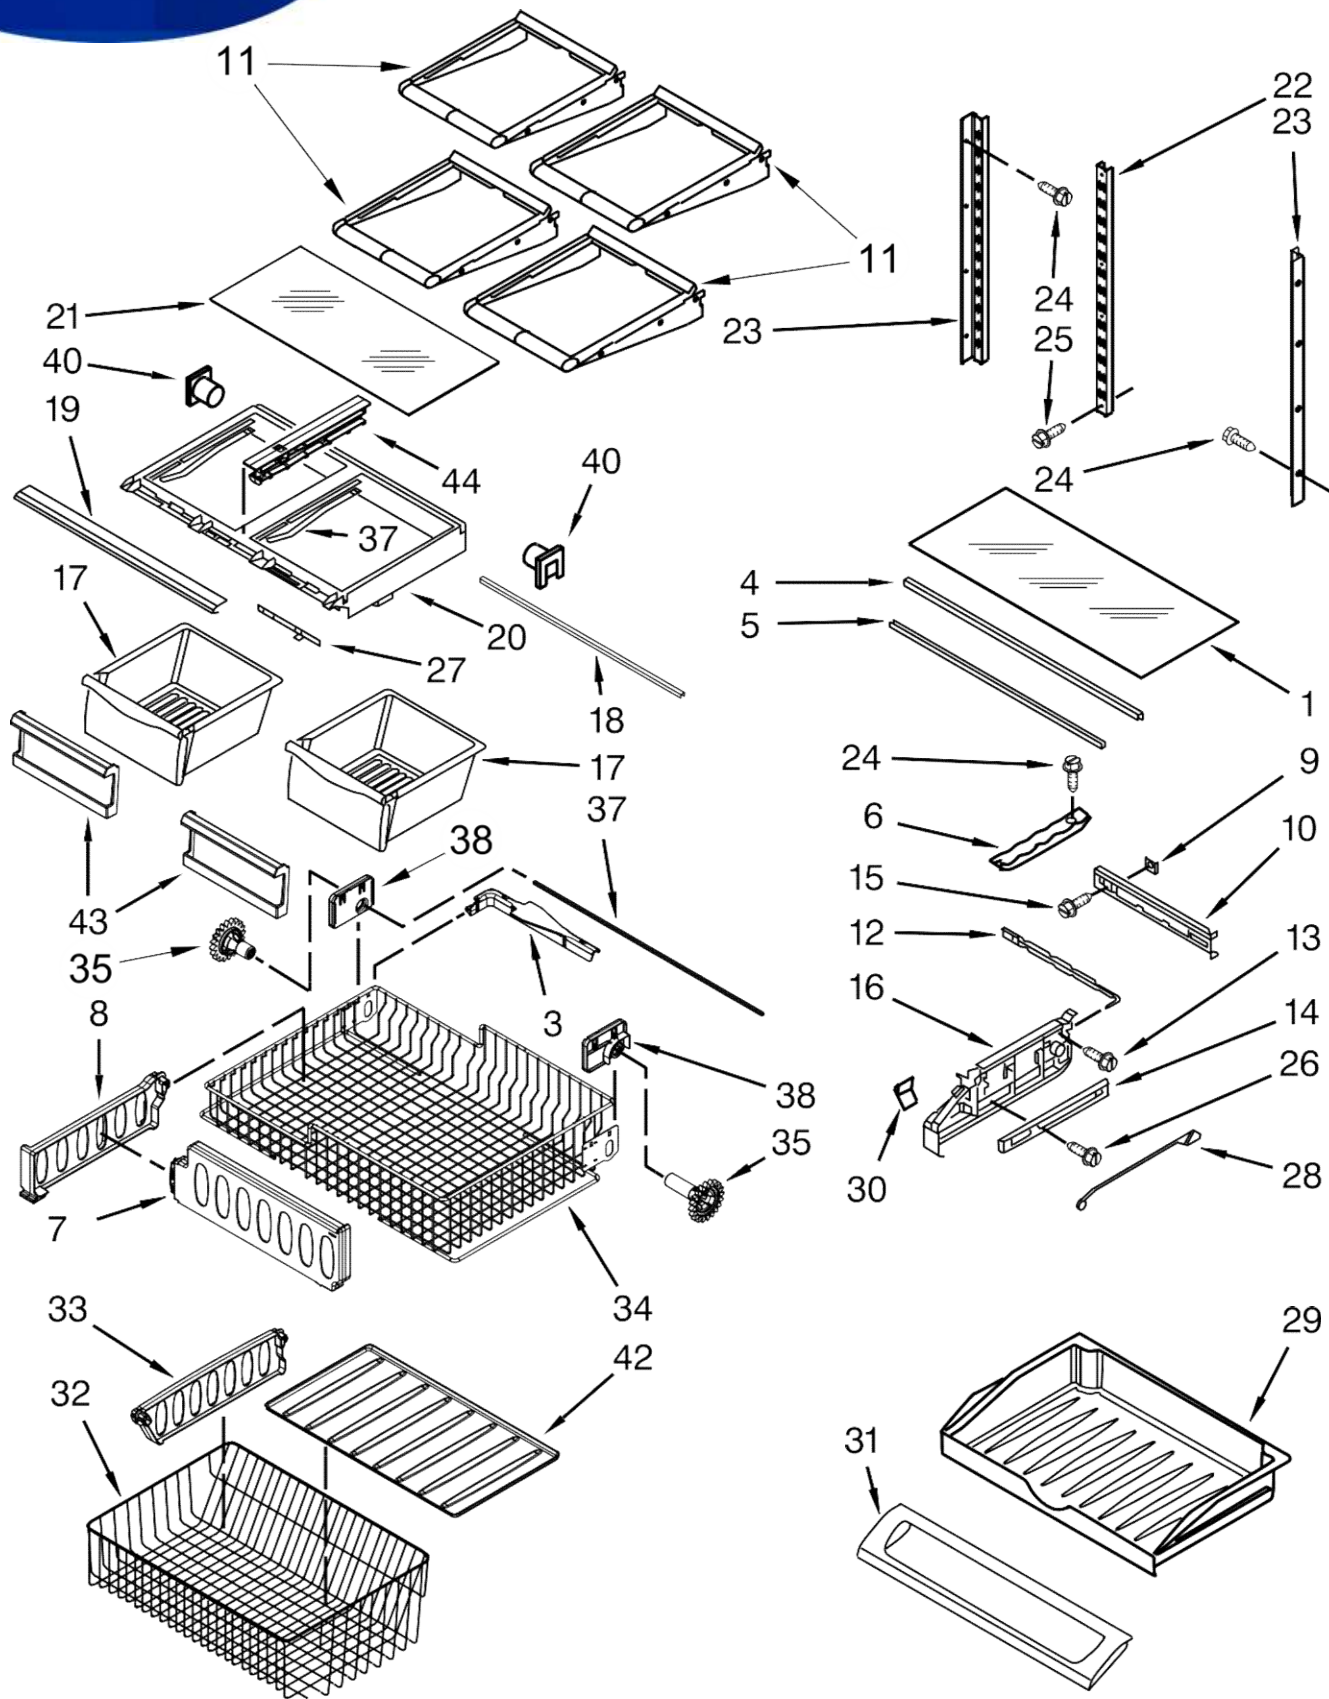

<u>Illus. No.</u>	<u>Part No. Description</u>
1	W10893772 Glass, Shelf
2	3 W10149389N Lift, Bail Arm
4	W10528935 Trim, Pantry Glass
5	12227305WH Brace, Pantry
6	12531901 Track, Deli Drawer
7	W10171558 Divider, Basket (Upper)
8	W10241046 Divider, Upper
9	12656901 Gasket, Pantry
10	12656202 Control, Housing
11	W10743547 Shelf, Fixed
12	12655402 Slide, Temperature Control
13	12990512 Screw
14	W10235370 Glide, Pantry
15	12990513 Screw
16	Endcap, Pantry W10845509 Left Hand W10845508 Right Hand

<u>Illus. No.</u>	<u>Part No. Description</u>
17	12804601SP Pan, Crisper
18	12042303VVDBrace, Crisper Cover
19	W10231345N Trim, Crisper
20	W10329866 Frame, Crisper
21	12204824N Glass, Crisper
22	W10273463 Ladder, Center
23	W10569182 Ladder, Side
24	12990513 Screw
25	W10215666 Screw
26	12990504 Screw
27	12530805SP Slide, Humidity Control
28	12655304 Bar, Control
29	12731302 Drawer, Pantry
30	12655204 Knob, Temperature Control
31	12656813 Lid, Pantry
32	W11115781 Basket, Freezer (Lower)
33	W10146440N Divider, Lower

<u>Illus. No.</u>	<u>Part No. Description</u>
34	W11115256 Basket, Freezer (Upper)
35	Gear Spur W10474715 Right Hand W10474716 Left Hand
37	W10802333 Shaft, Rack
38	Mount, Gear W10348260 Right Hand W10348259 Left Hand
40	13062602 Support, Crisper Frame
42	13025201 Tray, Lower
43	12802602SP Front, Crisper Pan
44	W10326469N Rail, Center Crisper