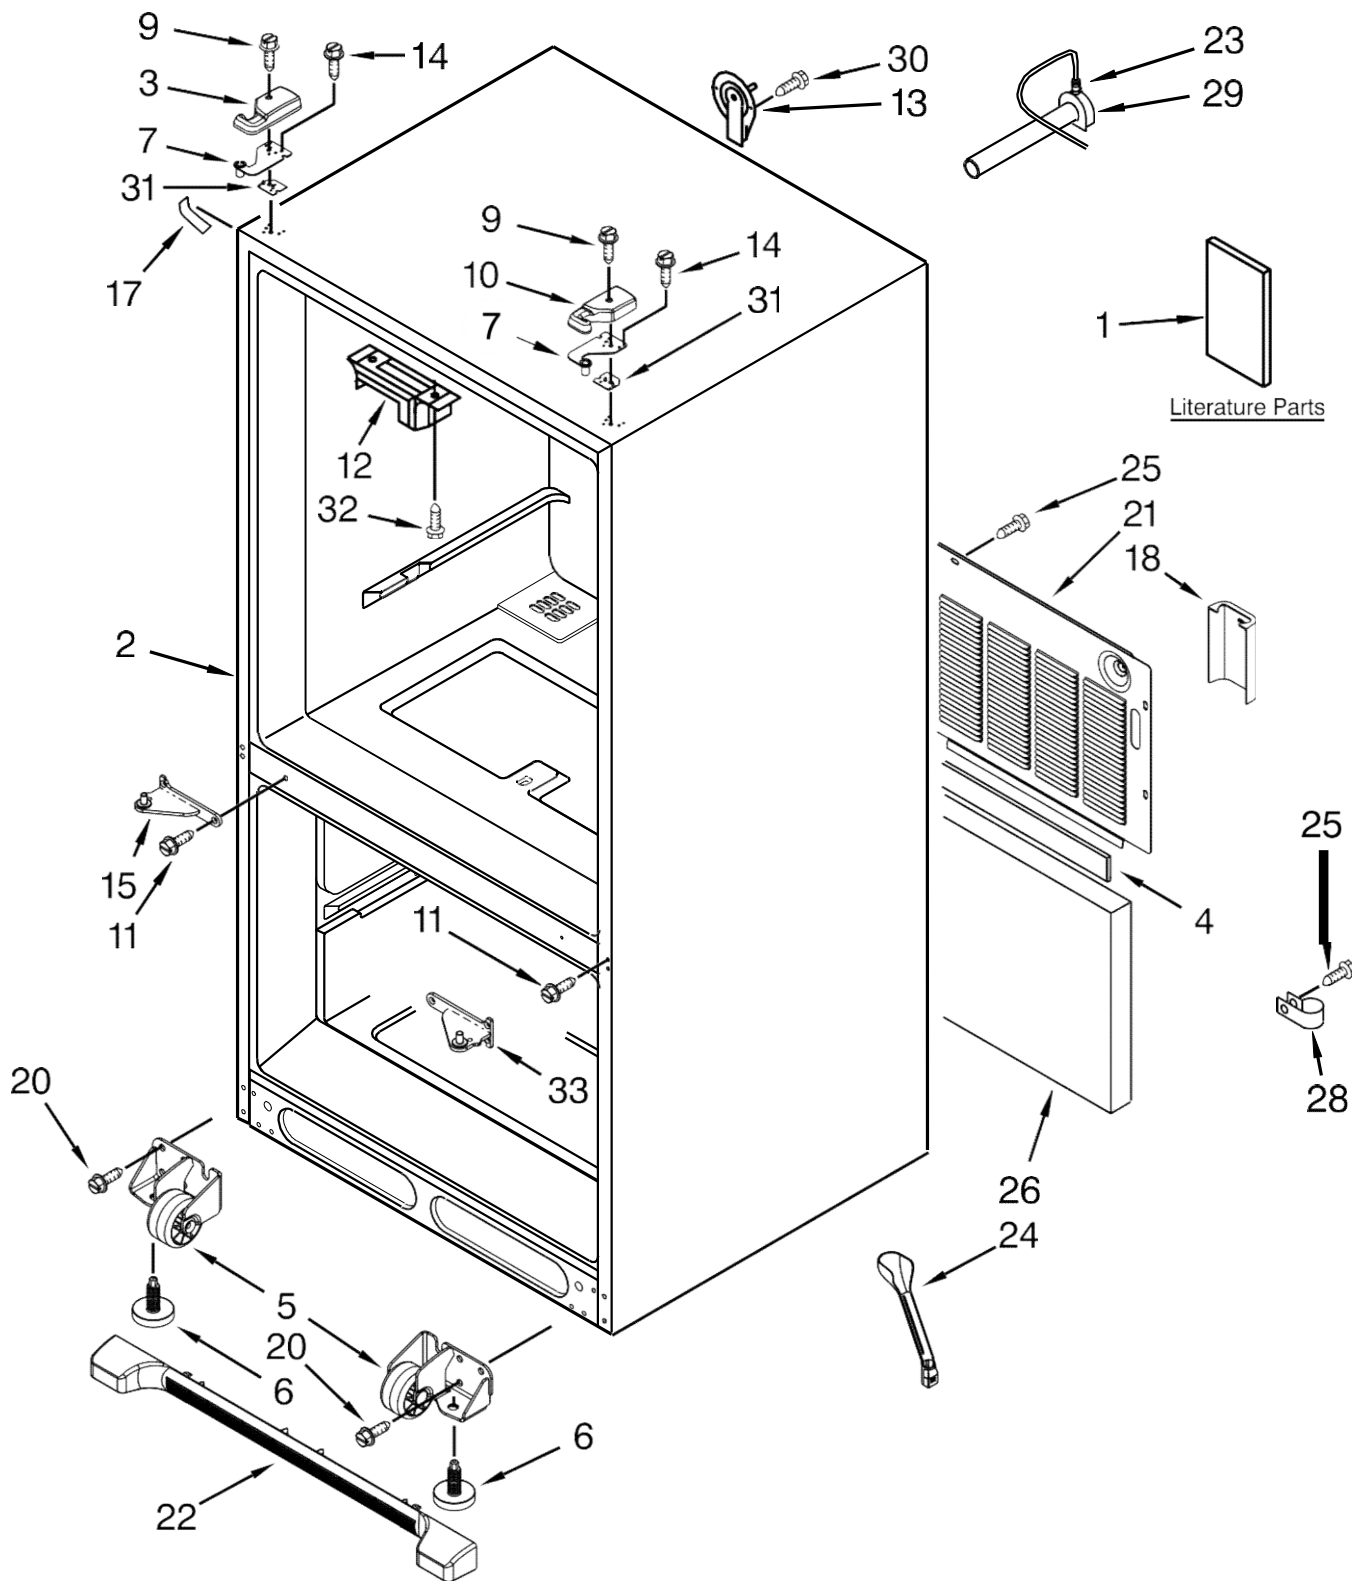

## REFRIGERATOR

### MODELS:

WRF535SMBW01 (White)  
WRF535SMBB01 (Black)  
WRF535SMBM01 (Monochromatic Stainless)

<u>Illus. No.</u>	<u>Part No. Description</u>
1	Literature Parts W10597594 Use & Care Guide W10594230 Energy Guide W10517966N TechSheet
2	Cabinet (Not a Servicable Part)
3	Cover, Left Hinge 12962301W White 12962301B Black 12962301AP Grey
4	B5759655 Gasket
5	Roller Assembly W10515762 Right Hand W10515763 Left Hand
6	W10141622 Brake, Roller
7	Top Hinge 12963204ED Left Hand 12963205ED Right Hand
9	12992602 Screw

<u>Illus. No.</u>	<u>Part No. Description</u>
10	Cover, Right Hinge 12962302WN White 12962302BN Black 12962302AP Grey
11	12990101 Screw
12	12698403 Plate, Pivot
13	12726003 Cover, Water Line
14	12992403 Screw
15	Hinge, Center (LT) 13000001WD White 13000007ED Black W10740150 Grey
17	Cover, Corner 12587703W White 12587703B Black 12587703AP Grey
18	W10208592 Cover, Valve
20	12991302 Screw
21	W10211854 Cover, Unit