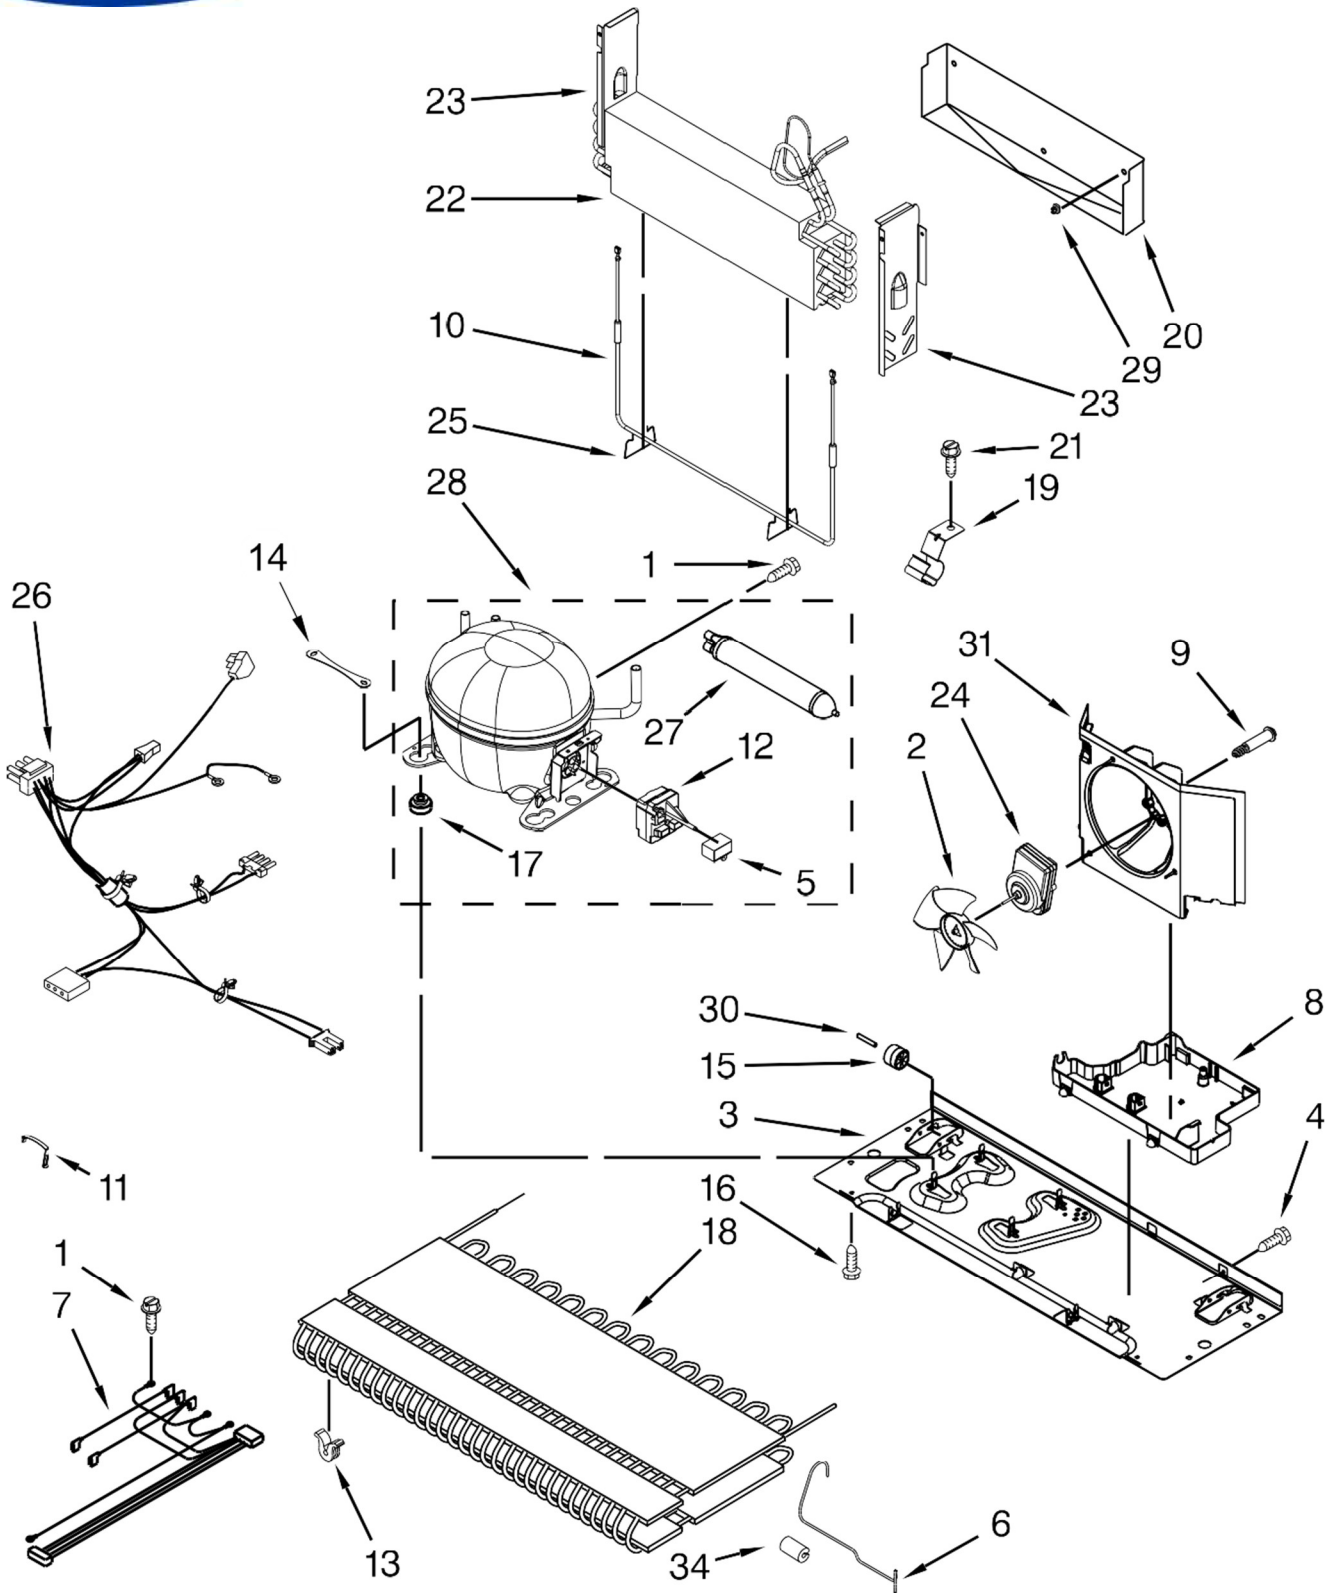

<u>Illus. No.</u>	<u>Part No.</u>	<u>Description</u>
1	12992301	Screw
2	12825803	Blade, Fan
3	W10480111	Basepan
4	12990511	Screw
5	W10350564	Capacitor
6	W10795418	Tube, Discharge
7	W10292244	Harness, Evaporator (Includes Heater)
8	W10655368	Pan, Drain
9	W10216919	Screw, Shoulder
10	12729123	Heater, Defrost
11	W10174384	Strap, Bale
12	W10798748	Device, Start
13	W10137529	Grommet, Condenser
14	W10236396	Strap, Compressor
15	12477102	Roller

<u>Illus. No.</u>	<u>Part No.</u>	<u>Description</u>
16	12992101	Screw
17	W10806346	Grommet, Compressor
18	W10346415	Condenser
19	W10281329	Clip, Drier
20	W10292803	Tray, Drip
21	12990701	Screw
22	W10317014	Evaporator
23		Dam
	12225702	Right Hand
	12225602	Left Hand
24	W10909377	Motor, Fan
25	10428101	Clip, Heater
26	W10679216	Harness, Unit with Power Cord
27	W10177049	Drier
28	W10804708	Compressor
29	10623002	Clip, Evaporator

<u>Illus. No.</u>	<u>Part No.</u>	<u>Description</u>
30	12477202	Axle, Roller
31	W10189184	Shroud
34	2319835	Grommet, Condenser
		Following Parts Not Illustrated
	978025	Valve, Access
	978026	Valve, Access
	978027	Valve, Access
	978028	Valve, Access
	978029	Valve, Access
	978030	Valve, Access
	876764	Valve, Access
		REFRIGERANT CHARGE 5.0 oz. (R-134A)