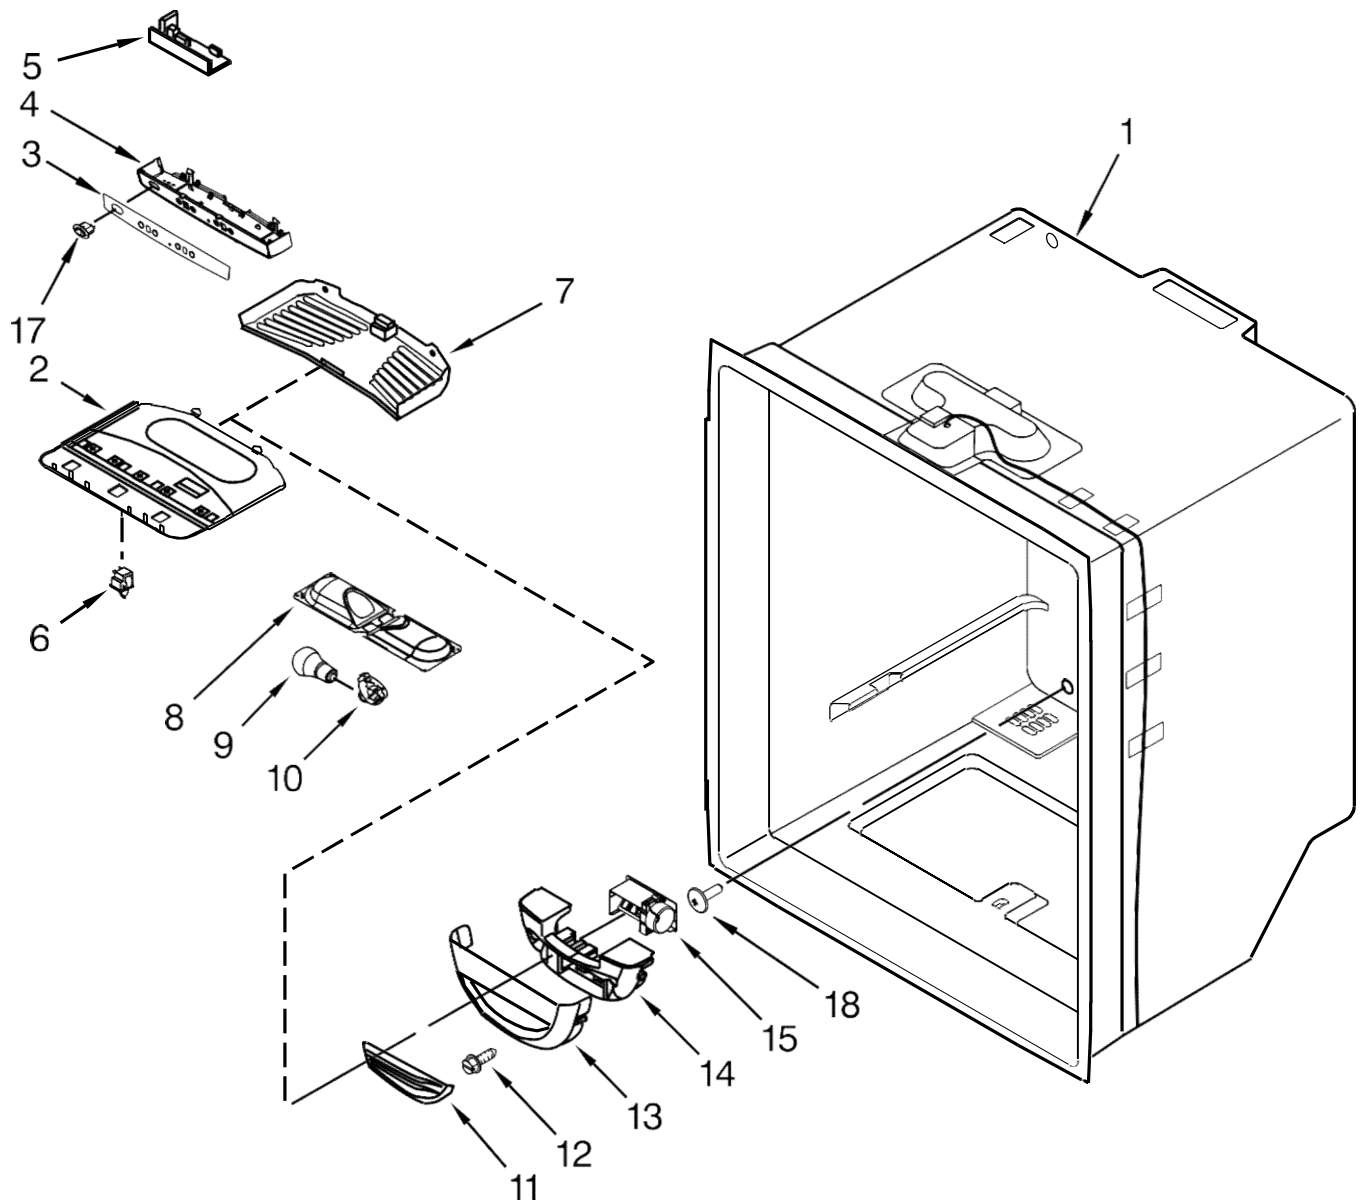

REFRIGERADOR WRF535SMB