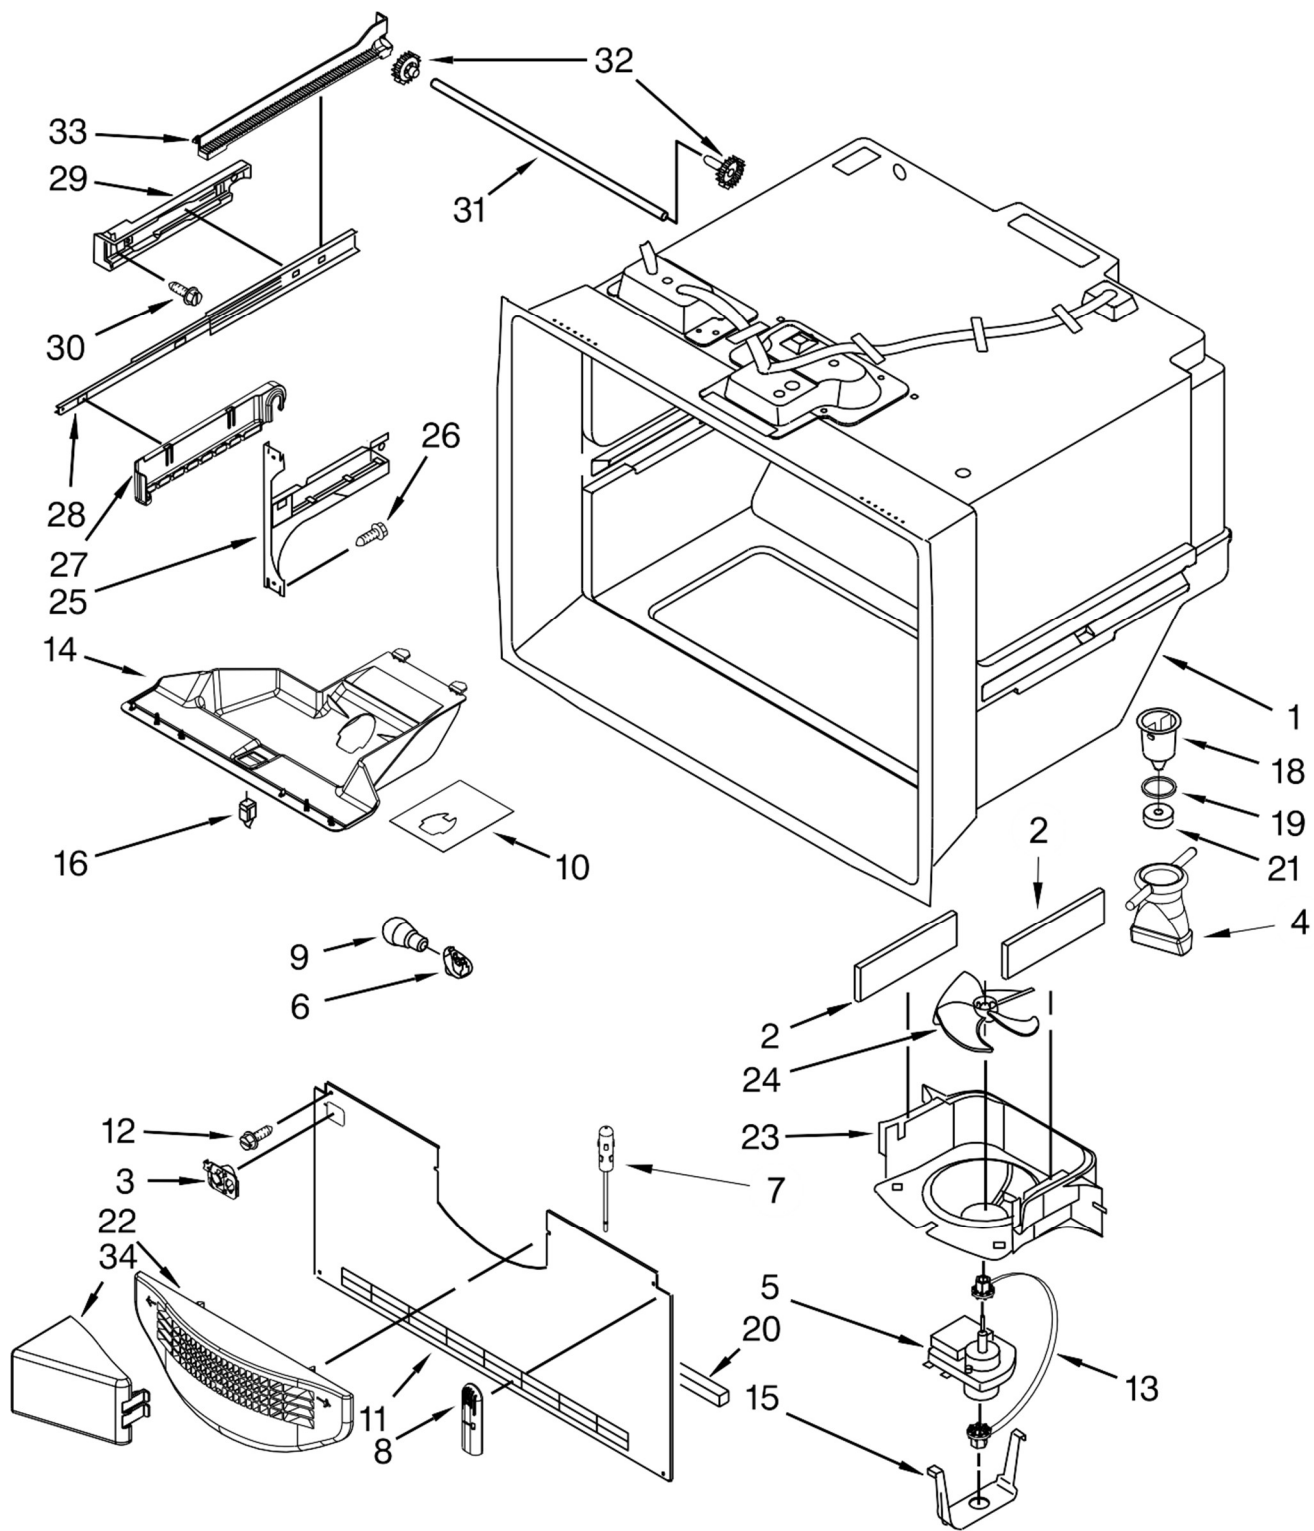

<u>Illus. No.</u>	<u>Part No. Description</u>	<u>Illus. No.</u>	<u>Part No. Description</u>	<u>Illus. No.</u>	<u>Part No. Description</u>
1	Liner (Not A Serviceable Part)	15	13058002 Clip, Evaporator Motor	27	Cradle, Basket W10280608
2	A3189392 Gasket, Foam	16	12466105 Switch, Light		Left Hand W10280613
3	12932103 Guide, Fill Tube	18	W10651961 Funnel, Drain		Right Hand
4	W10622099 Extension, Drain Tube	19	M0500703 Seal	28	W10120018 Slide, Door
5	W10128551 Motor, Evaporator	20	A3189396 Gasket	29	Adapter, Slide W10284684
6	12570701V Socket, Light	21	B8381501 Gasket, Drain		Left Hand W10284685
7	12791409SP Thermistor	22	13024803 Grille, Freezer Air		Right Hand
8	12815301 Cover, Thermistor	23	13057901 Shroud, Evaporator	30	12990501 Screw
9	W10805744 Lamp, LED	24	2169142 Blade, Fan	31	W10802333 Shaft, Rack
10	W10277466 Housing, Foil	25	Bracket, Door W10330991	32	12002497 Gear
11	W10308416 Cover, Evaporator		Left Hand W10330993	33	Rail, Side
12	12990511 Screw		Right Hand		W10516603 Left Hand
13	W10121318 Grommet	26	12990521 Screw		W10516602 Right Hand
14	W10277025 Module, Light			34	W10157765 Diverter, Air