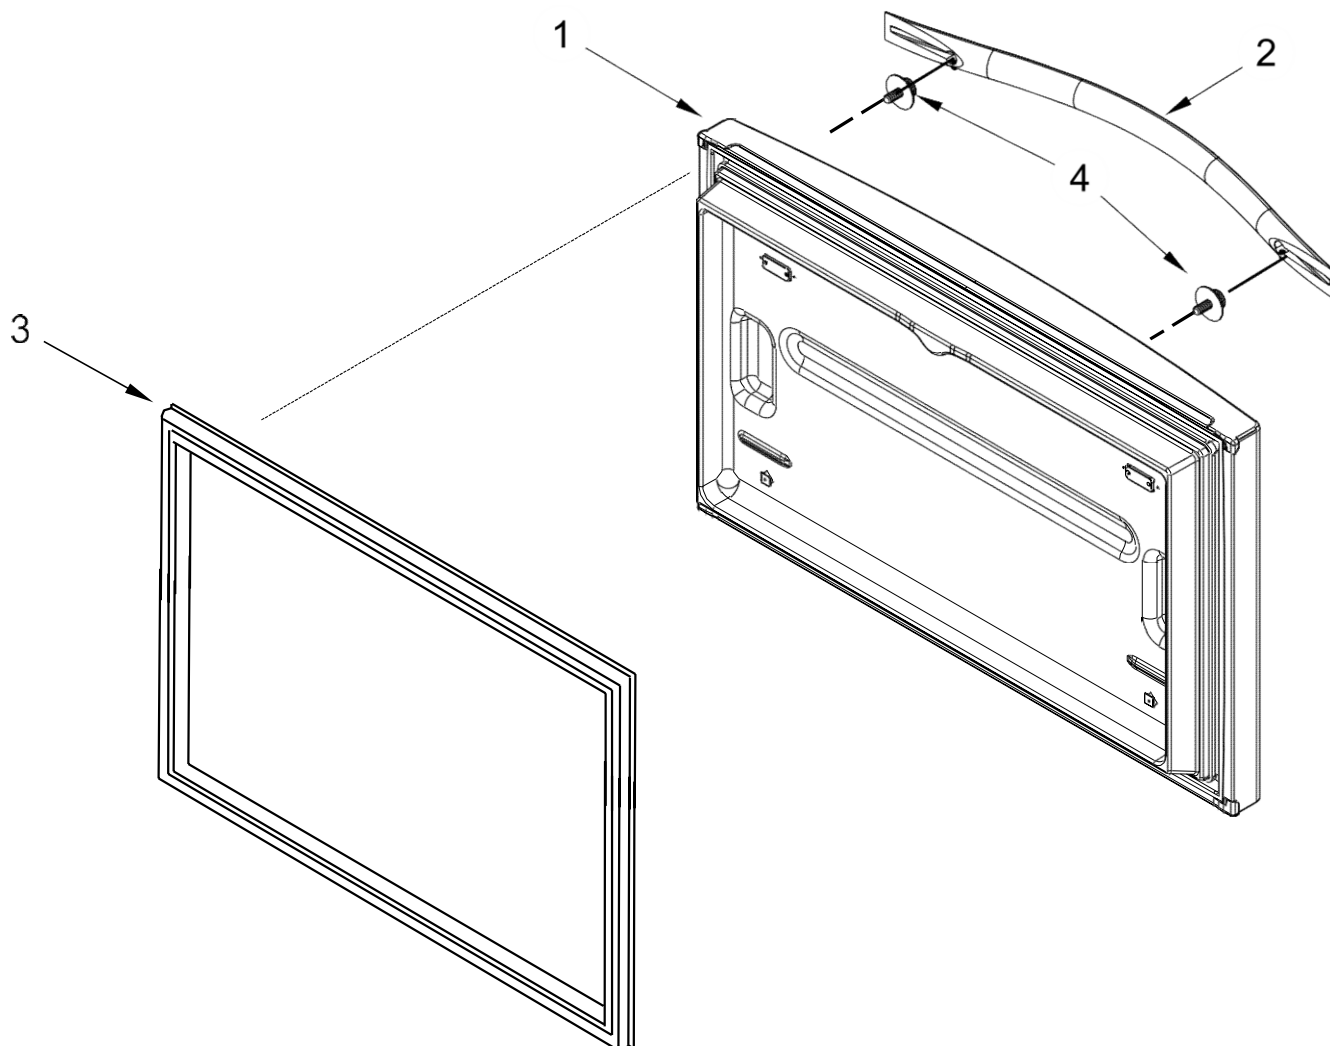

<u>Illus. No.</u>	<u>Part No. Description</u>	<u>Illus. No.</u>	<u>Part No. Description</u>	<u>Illus. No.</u>	<u>Part No. Description</u>
1	Liner (Not A Serviceable Part)	15	13058002 Clip, Evaporator Motor	27	Cradle, Basket W10280608
2	A3189392 Gasket, Foam	16	12466105 Switch, Light		Left Hand W10280613
3	12932103 Guide, Fill Tube	18	W10651961 Funnel, Drain		Right Hand
4	W10622099 Extension, Drain Tube	19	M0500703 Seal	28	W10120018 Slide, Door
5	W10128551 Motor, Evaporator	20	A3189396 Gasket	29	Adapter, Slide W10284684
6	12570701V Socket, Light	21	B8381501 Gasket, Drain		Left Hand W10284685
7	12791409SP Thermistor	22	13024803 Grille, Freezer Air		Right Hand
8	12815301 Cover, Thermistor	23	13057901 Shroud, Evaporator	30	12990501 Screw
9	W10805744 Lamp, LED	24	2169142 Blade, Fan	31	W10802333 Shaft, Rack
10	W10277466 Housing, Foil	25	Bracket, Door W10330991	32	12002497 Gear
11	W10308416 Cover, Evaporator		Left Hand W10330993	33	Rail, Side
12	12990511 Screw		Right Hand		W10516603 Left Hand
13	W10121318 Grommet	26	12990521 Screw		W10516602 Right Hand
14	W10277025 Module, Light			34	W10157765 Diverter, Air