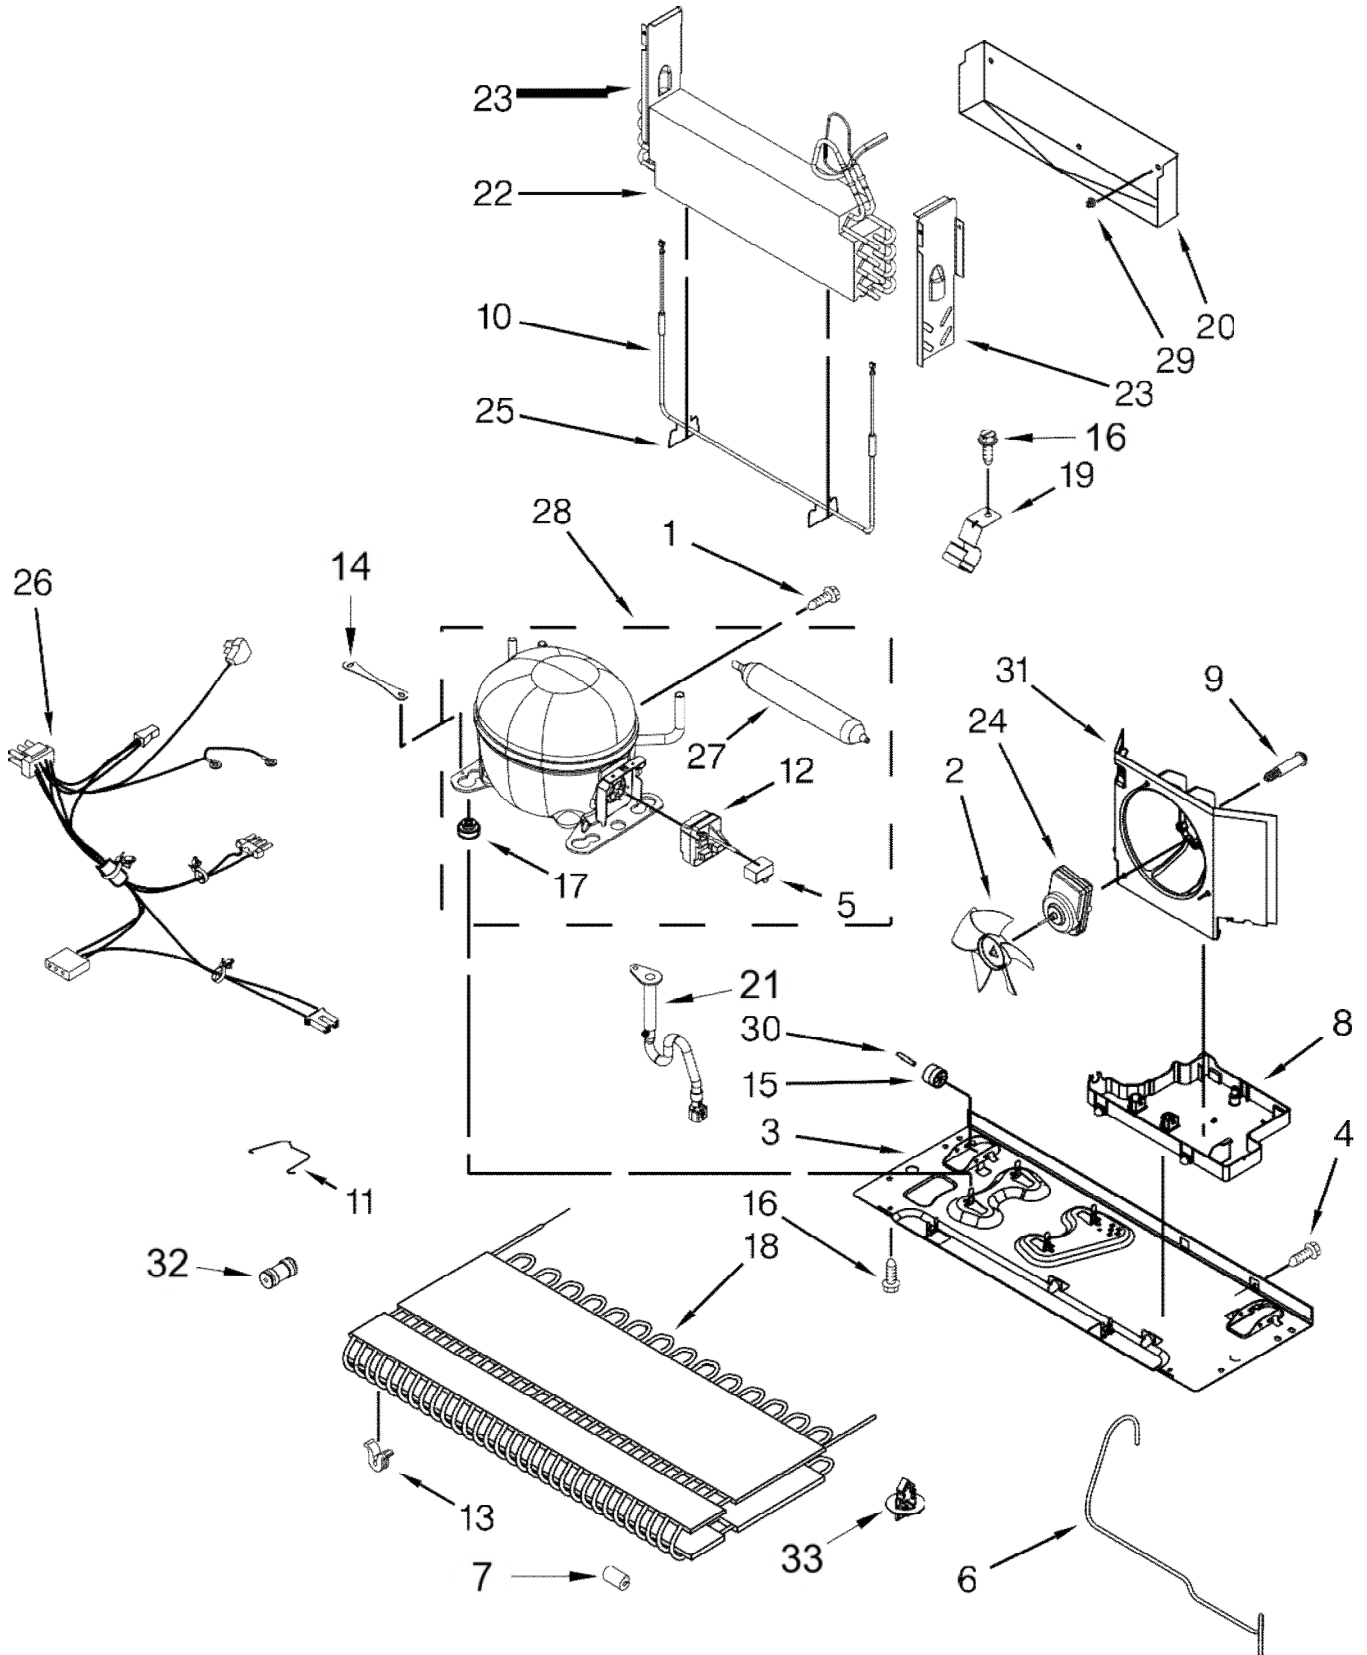

REFRIGERADOR WRF555SDFZ00