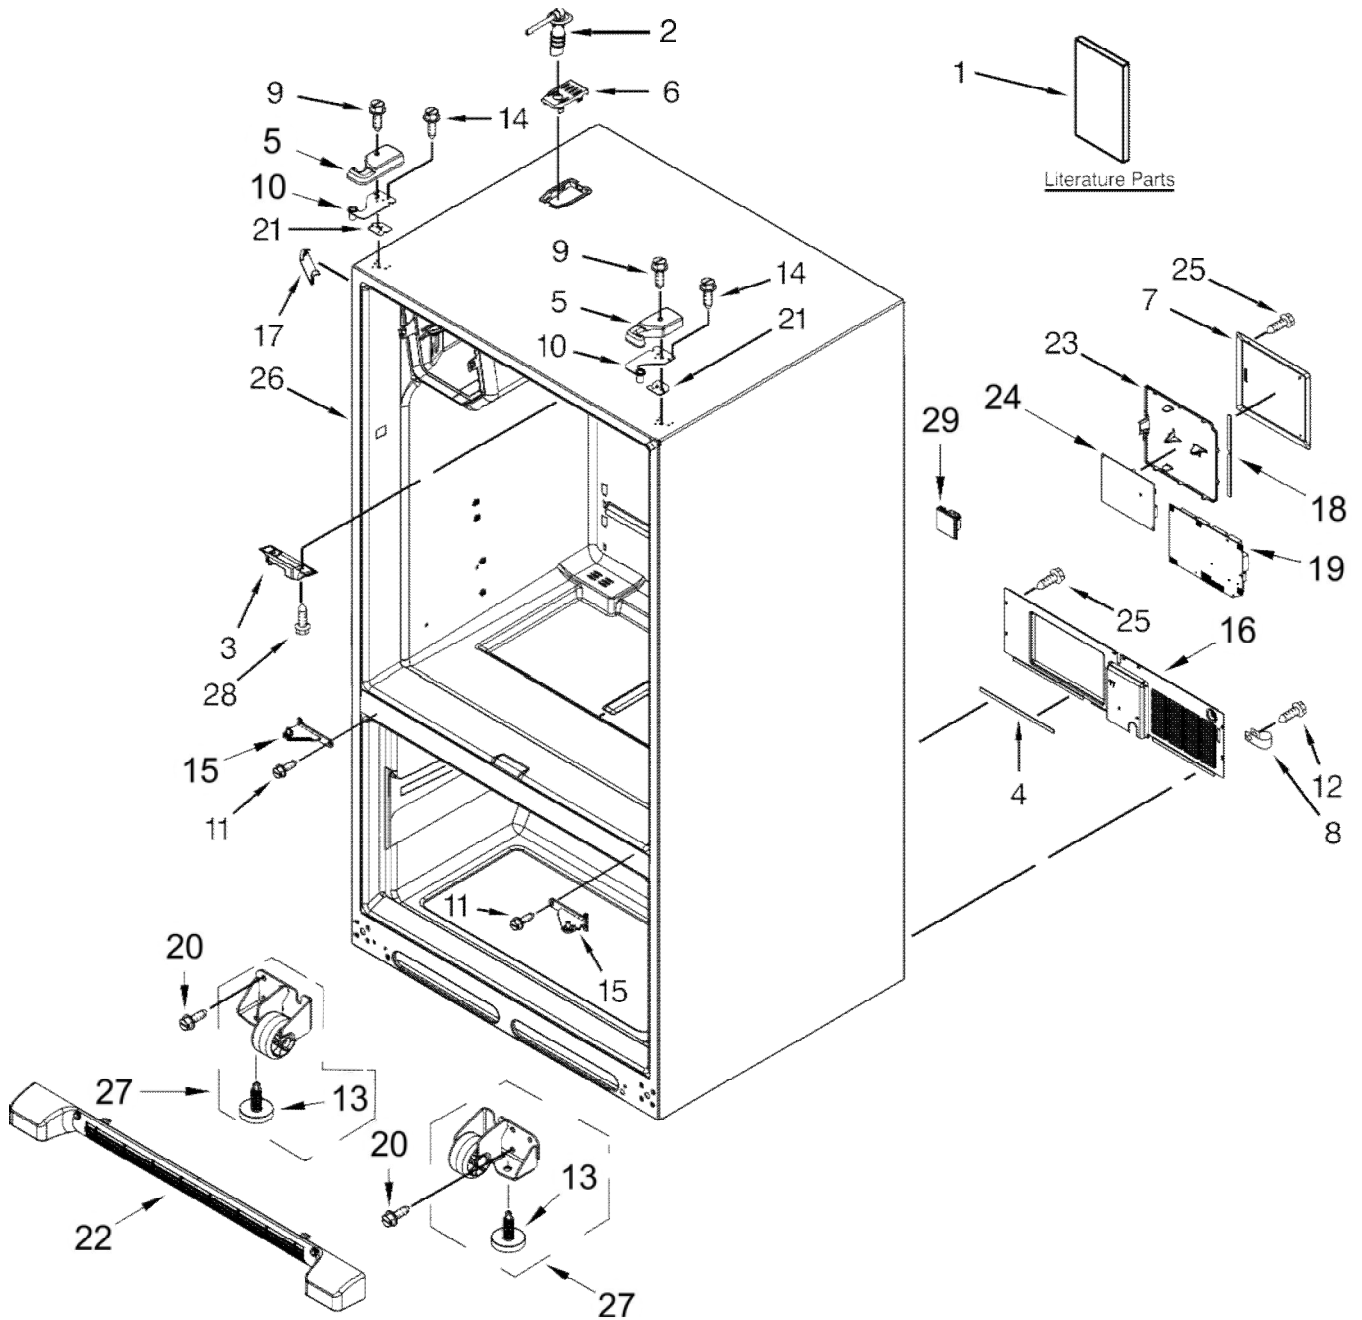

REFRIGERADOR WRF555SDFZ00

REFRIGERADOR WRF555SDFZ00

<u>Illus. No.</u>	<u>Part No.</u>	<u>Description</u>
1		Literature Parts
	W10826081	Tech Sheet (English)
	W10826085	Tech Sheet (French)
	W10855069	Use and Care Guide
	W10855037	Energy Guide
2	12961401	Tube, Water
3	12698403	Plate, Pivot
4	B5759655	Gasket
5		Cover, Top Hinge
		Left Hand
	W10337648	Grey
		Right Hand
	12962302AP	Grey
6		Cover, Fill Tube
	12981401AP	Grey
7	12961602	Cover, Control Box
8	M0108107	Clamp, Tube

<u>Illus. No.</u>	<u>Part No.</u>	<u>Description</u>
9	12992602	Screw
10		Hinge, Top
	12963204ED	Left Hand
	12963205ED	Right Hand
11	W10673840	Screw (Stainless)
12	12990511	Screw
13	W10141622	Brake, Roller
14	12992403	Screw
15		Hinge, Center
		Left Hand
	13000001AP	Grey
		Right Hand
	13000002AP	Grey
16	W10270394	Cover, Unit
17		Cover, Corner
	12587703AP	Grey
18	12957801	Gasket, Control Box
19	W10438707	Board, Control