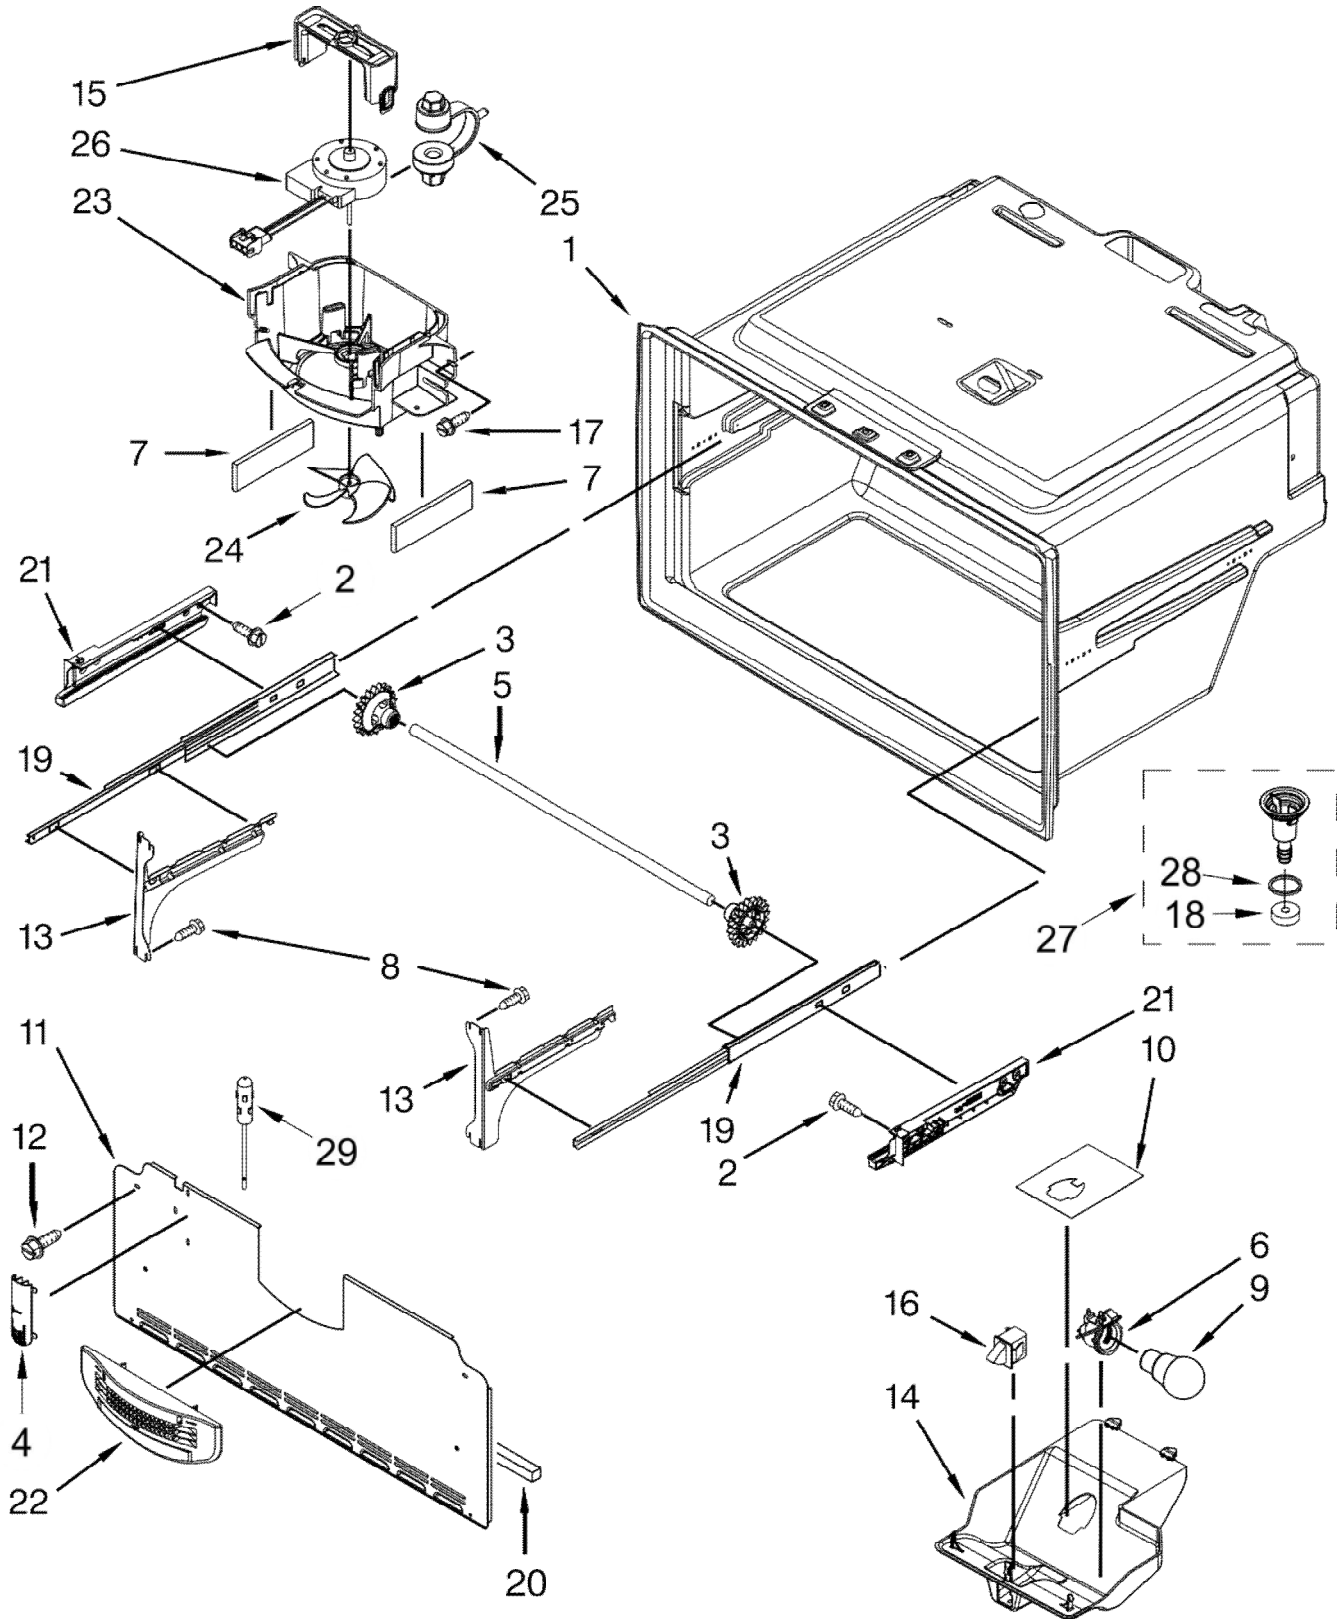

REFRIGERADOR WRF555SDFZ00