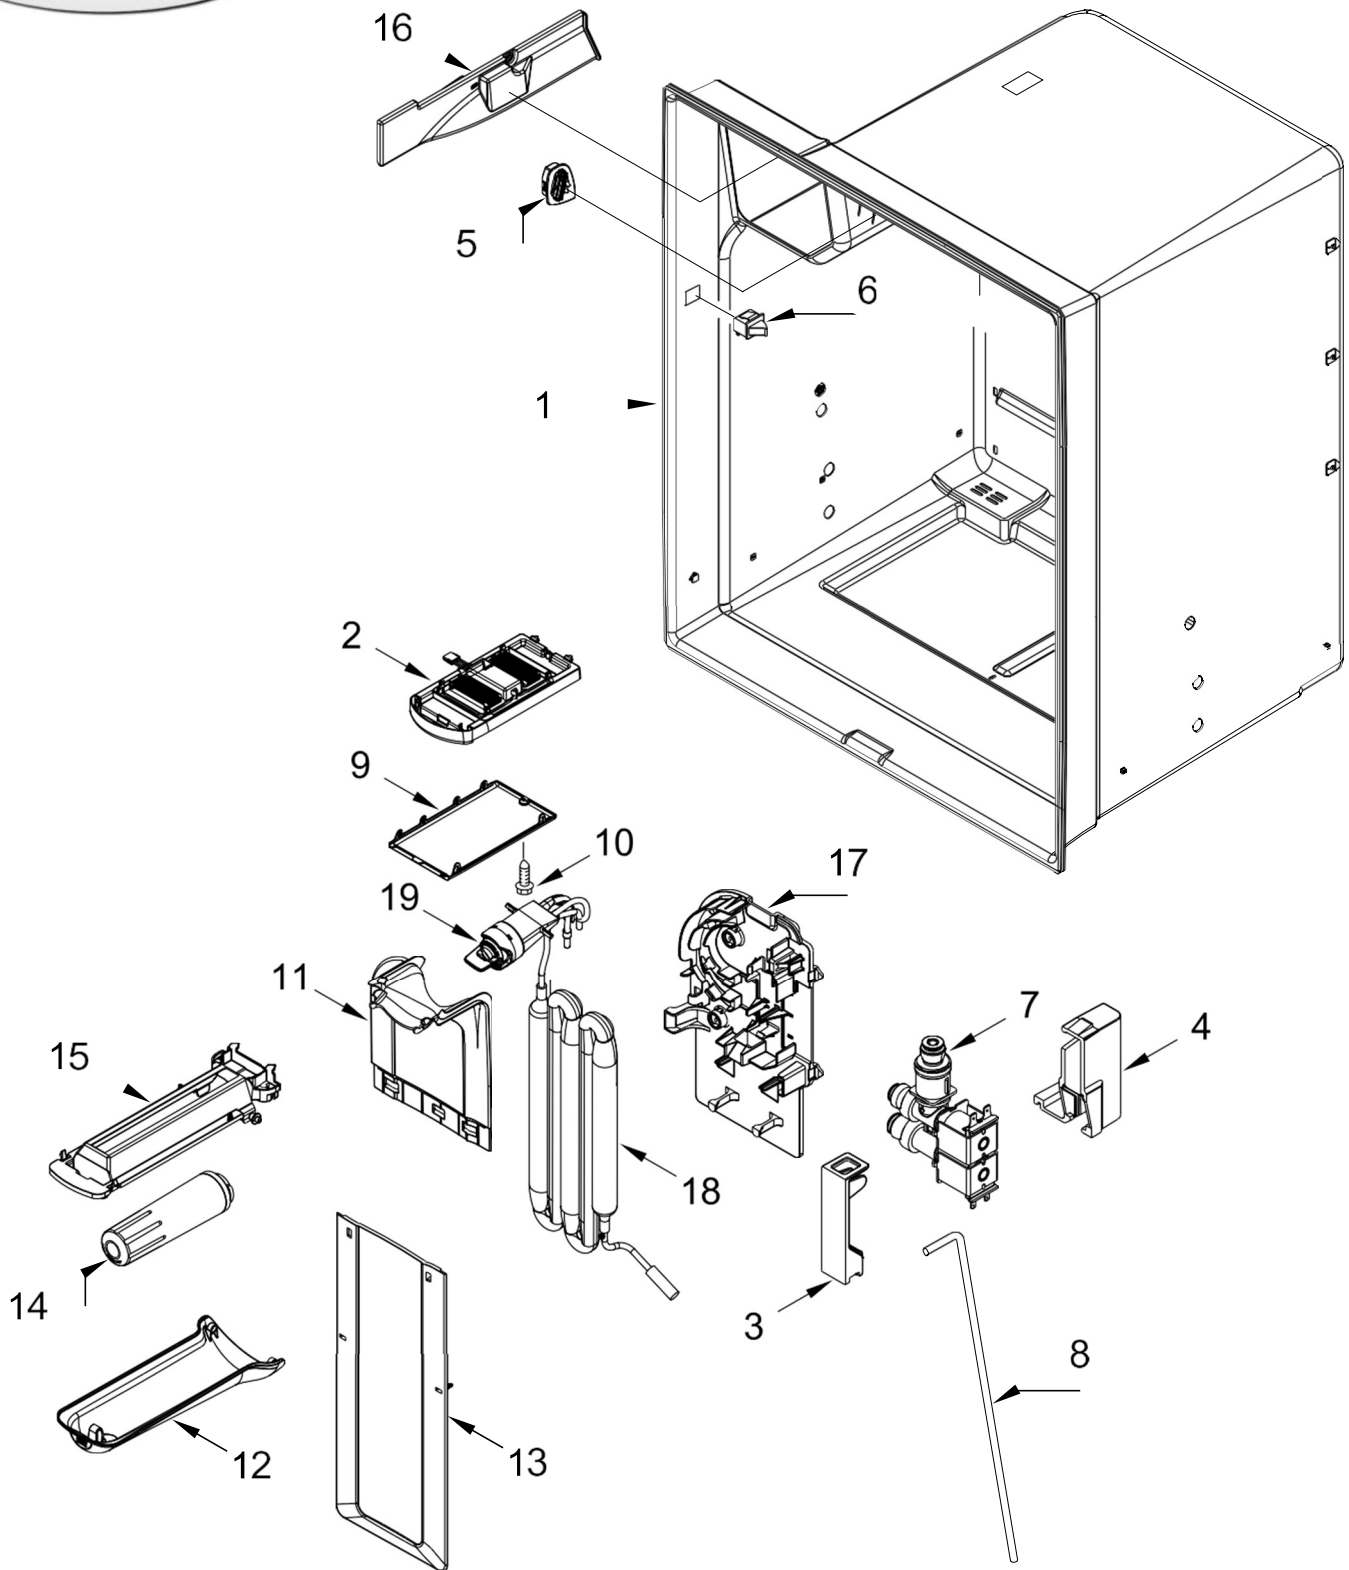

REFRIGERADOR WRF555SDFZ11

REFRIGERADOR WRF555SDFZ11

<u>Illus. No.</u>	<u>Part No.</u>	<u>Description</u>
1		Liner (Not A Serviceable Part)
2	W11101384	Module, LED Light
3	W10118194	Lid, Enclosure
4	W10118193	Enclosure, Water Valve Connector
5	W10555984	Assembly, Air Grille (Includes Damper Seal)
6	W10847848	Switch, Rocker
7	W10913947	Valve, Water Inlet

<u>Illus. No.</u>	<u>Part No.</u>	<u>Description</u>
8	W11367364	Tube, Water
9	W11245960	Lens, LED
10	3400065	Screw (Stainless)
11	12960101	Cover, Upper Water Tank
12	12960301	Cover, Filter
13	12960001	Cover, Lower Water Tank
14	W11256384	Filter, Water
15	12955901	Bracket, Filter Base
16	W10309869	Cover, Wiring

<u>Illus. No.</u>	<u>Part No.</u>	<u>Description</u>
17	W10334463	Bracket, Water Tank and Valve
18	W11308017	Assembly, Water Tank and Head (Includes Bypass Cartridge)
19	12664501SP	Cartridge, Bypass