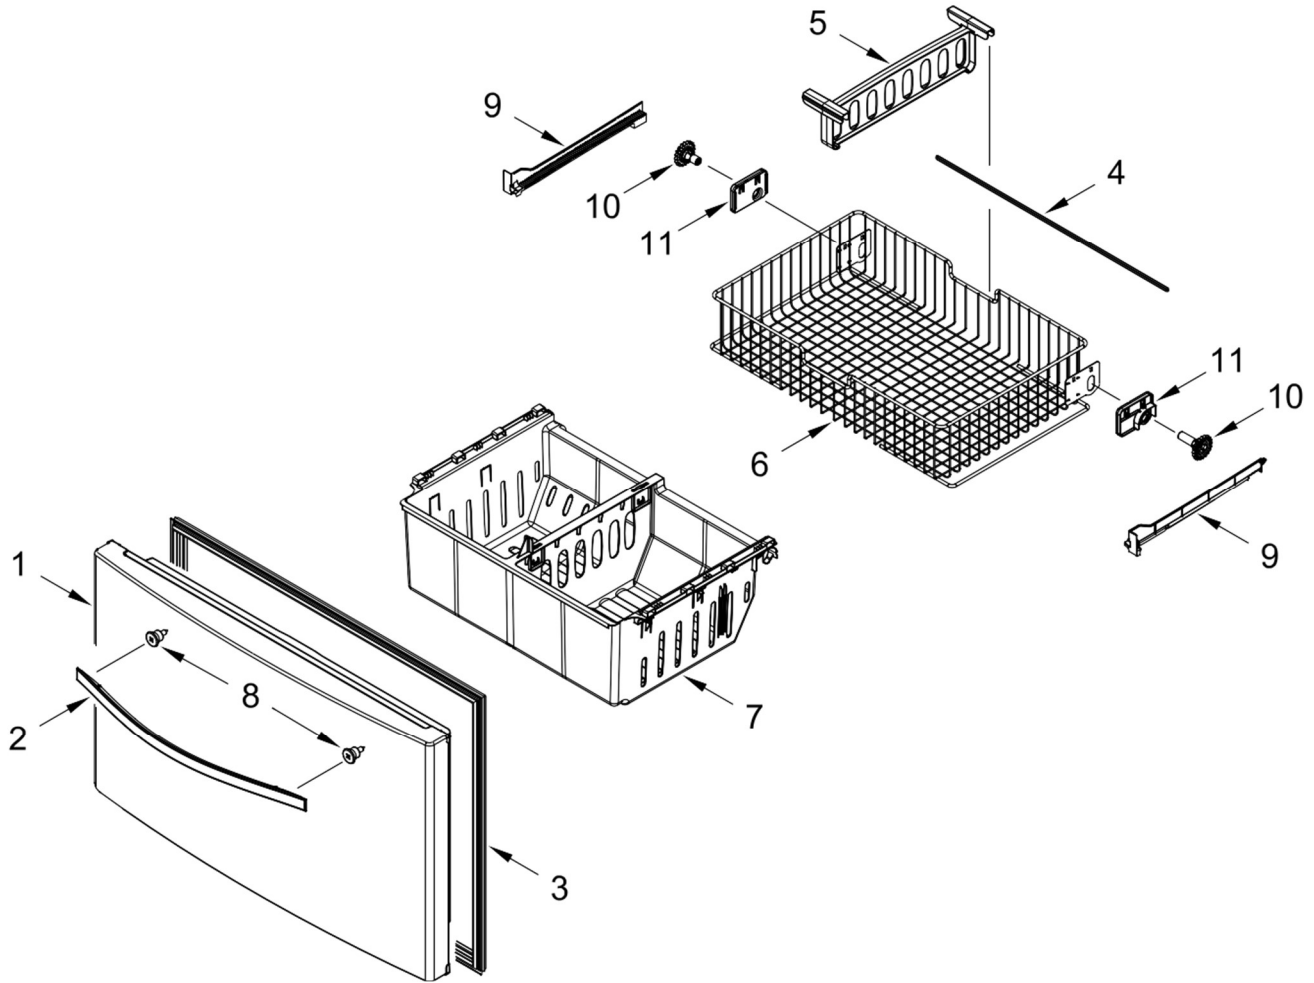

Distribuidor Autorizado

SurteRápido.com

Venta de Refacciones
Electrodomesticas

REFRIGERADOR WRF555SDFZ11

REFRIGERADOR WRF555SDFZ11

<u>Illus. No.</u>	<u>Part No.</u>	<u>Description</u>
1		Door, Freezer
	W11377240	Stainless
2		Handle, Door
	W10719666	Stainless
3		Gasket, Door
	W10714545	Grey
4	W10802333	Shaft, Rack

<u>Illus. No.</u>	<u>Part No.</u>	<u>Description</u>
5	W10146439	Divider, Upper Basket
6	W11115237	Basket, Upper
7	W10293682	Bin, Lower
8	W11328753	Screw
9		Rack, Side
	W10516603	Left Hand
	W10516602	Right Hand

<u>Illus. No.</u>	<u>Part No.</u>	<u>Description</u>
10		Spur, Gear
	W10474716	Left Hand
	W10474715	Right Hand
11		Mount, Gear
	W10348259	Left Hand
	W10348260	Right Hand