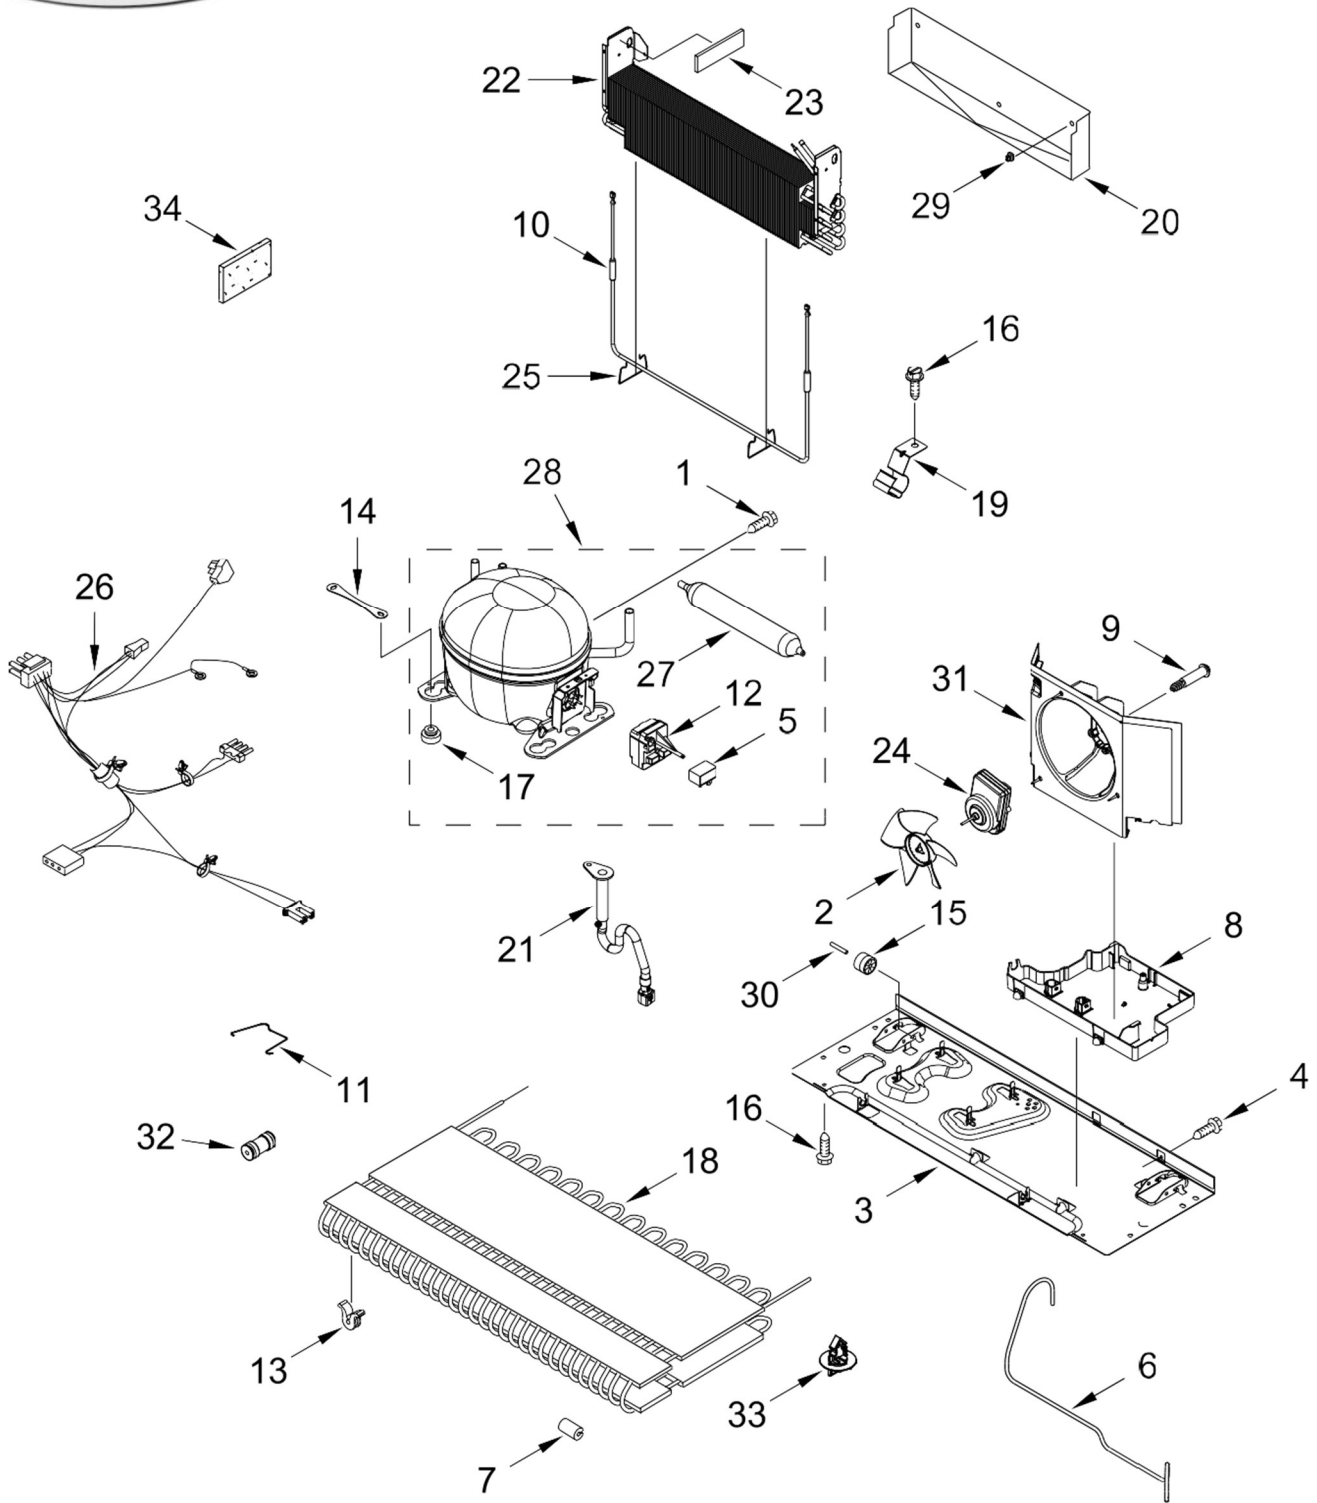

REFRIGERADOR WRF55SDFZ11

REFRIGERADOR WRF555SDFZ11

<u>Illus.</u> <u>No.</u>	<u>Part No.</u>	<u>Description</u>	<u>Illus.</u> <u>No.</u>	<u>Part No.</u>	<u>Description</u>	<u>Illus.</u> <u>No.</u>	<u>Part No.</u>	<u>Description</u>
1	12992301	Screw	20	W10292803	Tray, Drip	32	W10334458	Connector, Water Tube
2	12825803	Blade, Fan	21	W10622099	Extension, Drain Tube	33	W10815863	Clip, Condenser
3	W10480111	Basepan	22	W10313899	Evaporator	34	2169104	Insulation, Sound Deadening
4	12990511	Screw	23	W11244122	Gasket, Foam			FOLLOWING PARTS NOT ILLUSTRATED
5	W10350564	Capacitor	24	W11373924	Motor, Condenser Fan			
6	W10795418	Tube, Discharge	25	10428101	Clip, Heater			
7	2319835	Grommet, Condenser	26	W11239039	Harness, Unit (Includes Power Cord)			
8	W10655368	Pan, Drain	27	W10177049	Drier			978025 Valve, Access (1/4")
9	W10622701	Screw	28	W11100924	Compressor			978026 Valve, Access (5/16")
10	12729123	Heater, Defrost	29	10623002	Clip, Evaporator			978027 Valve, Access (3/8")
11	W10216075	Strap, Bale	30	12477202	Axle, Roller			978029 Valve, Access (5/8")
12	W10798748	Device, Start	31	W10189184	Shroud, Condenser Fan			978030 Valve, Access (3/4")
13	W10137529	Grommet, Condenser						876764 Valve, Access (3/16")
14	W10236396	Strap, Compressor						REFRIGERANT CHARGE
15	12477102	Roller						4.50 oz. (R-134A)
16	12992101	Screw						
17	W10806346	Grommet, Compressor						
18	W10505454	Condenser						
19	W10281329	Clip, Drier