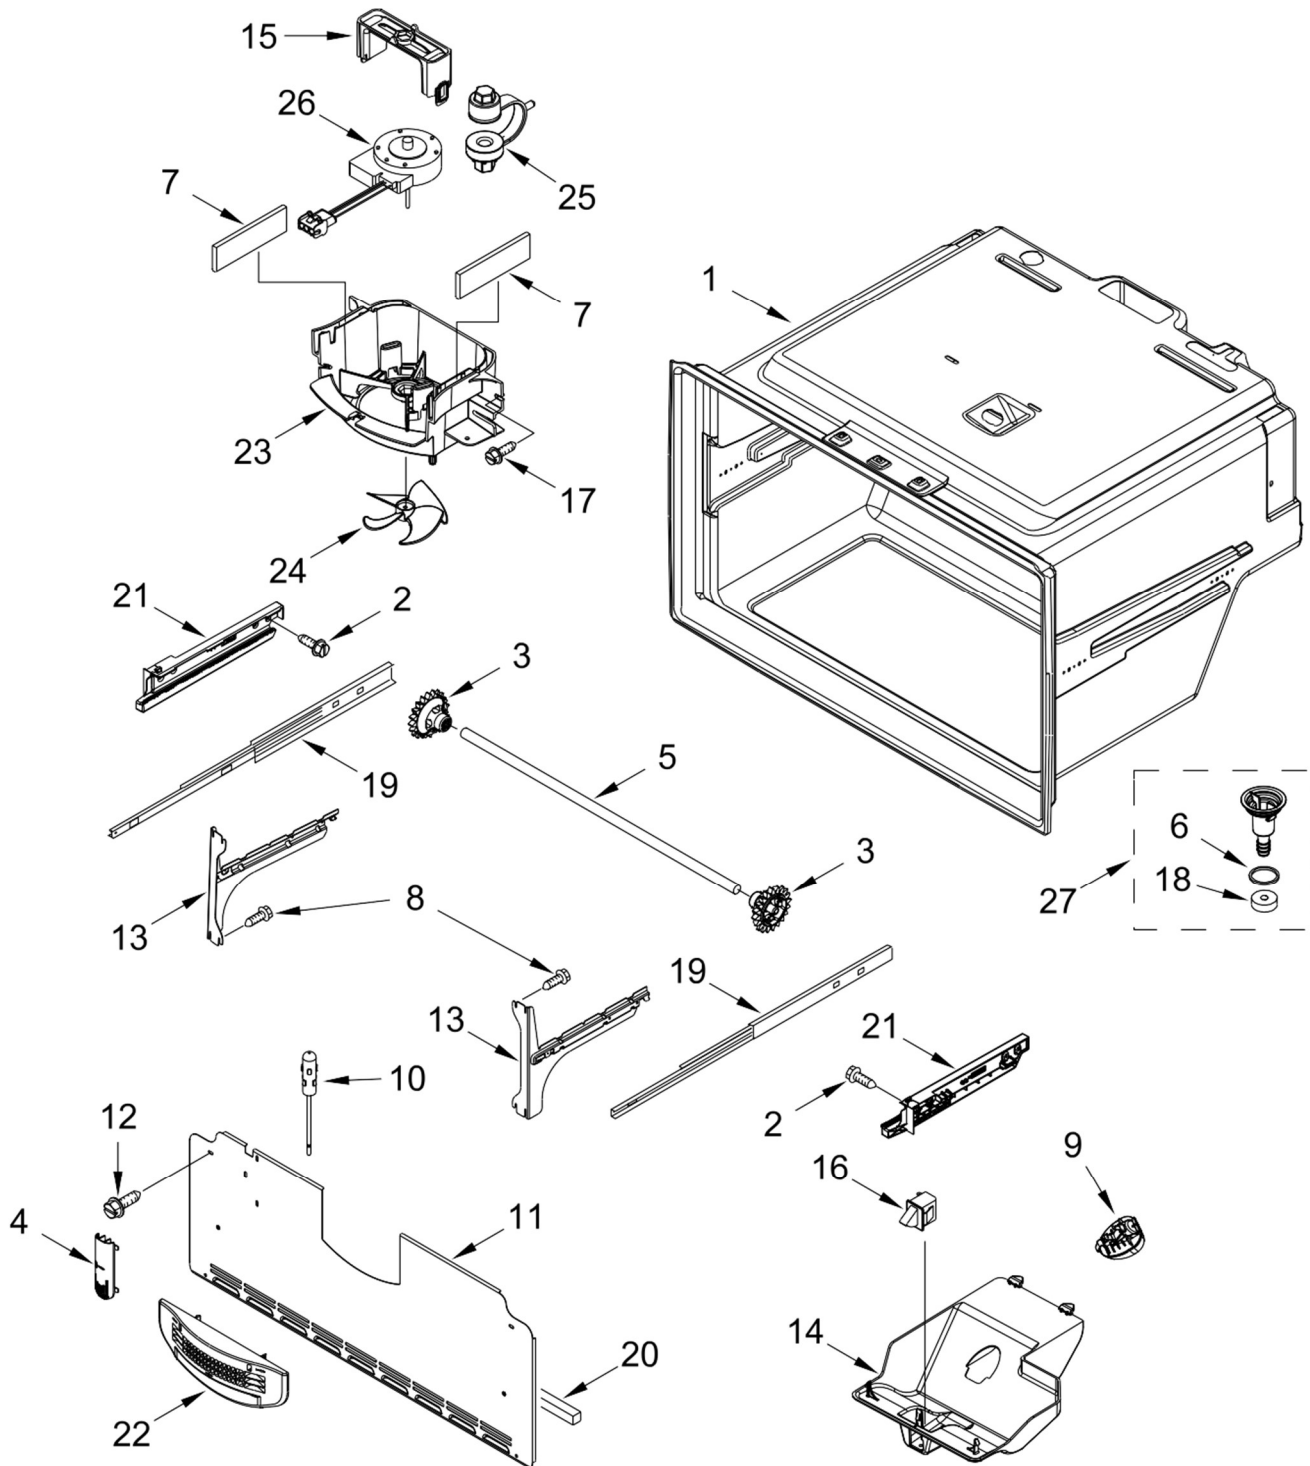

REFRIGERADOR WRF555SDFZ11

REFRIGERADOR WRF555SDFZ11

<u>Illus. No.</u>	<u>Part No.</u>	<u>Description</u>
1		Liner (Not A Serviceable Part)
2	12990501	Screw
3	12002497	Gear
4	12815301	Cover, Thermistor
5	W10802332	Shaft, Rack
6	M0500703	Seal
7	A3189392	Gasket, Foam
8	12990521	Screw
9	W11251749	Light Module, LED
10	12791417SP	Thermistor
11	W10308421	Cover, Evaporator
12	12990511	Screw

<u>Illus. No.</u>	<u>Part No.</u>	<u>Description</u>
13		Bracket, Door Slide
	W10330991	Left Hand
	W10330993	Right Hand
14	W11328652	Module, Light
15	12956601	Clip, Fan Motor
16	W11385734	Switch, Light
17	12990504	Screw
18	B8381501	Gasket, Drain
19	W10860513	Slide, Door
20	A3189396	Gasket
21		Adapter, Side
	W10284682	Left Hand
	W10284683	Right Hand
22	12959901	Grille, Air

<u>Illus. No.</u>	<u>Part No.</u>	<u>Description</u>
23	12951401	Shroud, Evaporator
24	12986101	Blade, Fan
25	W10905511	Grommet, Fan Motor
26	W11050039	Motor, Evaporator (Includes Heater Harness and Defrost Thermostat)
27	W10662407	Assembly, Drain Funnel