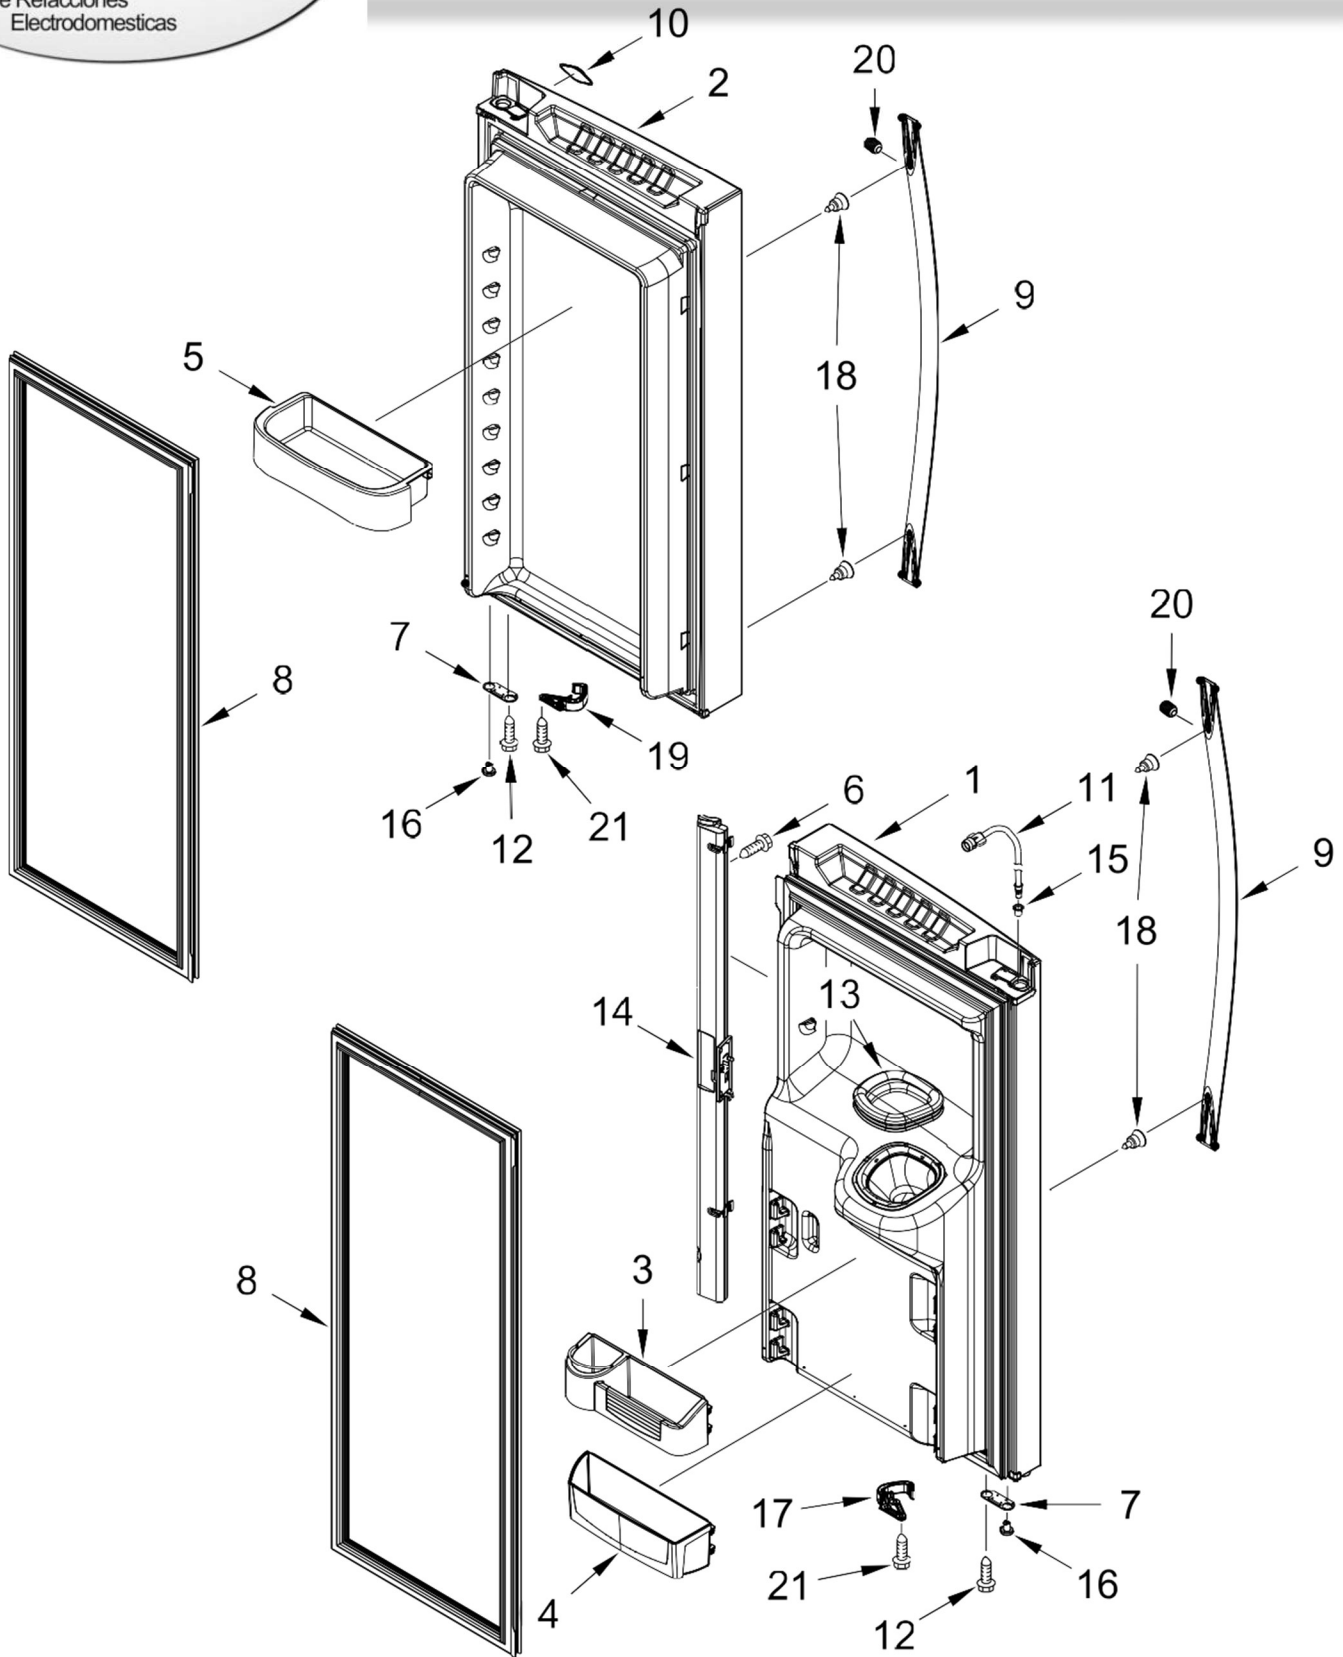

Distribuidor Autorizado

SurteRápido.com

Venta de Refacciones
Electrodomesticas

REFRIGERADOR WRF555SDFZ11

REFRIGERADOR WRF555SDFZ11

<u>Illus. No.</u>	<u>Part No.</u>	<u>Description</u>
1		Door, Left
	W11377225	Stainless
2		Door, Right
	W11377230	Stainless
3	W10323808	Bucket, Upper
4	W10212139	Bucket, Small
5	W10224961	Bucket, Gallon
6	12990204	Screw
7		Stop, Door
	12968202AP	Grey
8		Gasket, Door
	W10830055	Grey

<u>Illus. No.</u>	<u>Part No.</u>	<u>Description</u>
9		Handle, Door
	W10887230	Stainless
10	W10884773	Badge
11	W11387719	Waterline, Door
12	12990521	Screw
13	W10287601	Seal, Ice Chute
14		Mullion, Door
	12722815AP	Grey
15	12996601	Clip, Bushing
16		Closure, Door
	12028505AP	Grey

<u>Illus. No.</u>	<u>Part No.</u>	<u>Description</u>
17		Latch, Door Closer
		Left Hand
	W10833741	Grey
18	W11328753	Screw
19		Latch, Door Closer
		Right Hand
	W10833739	Grey
20	W10010140	Set Screw (Silver)
21	12990518	Screw