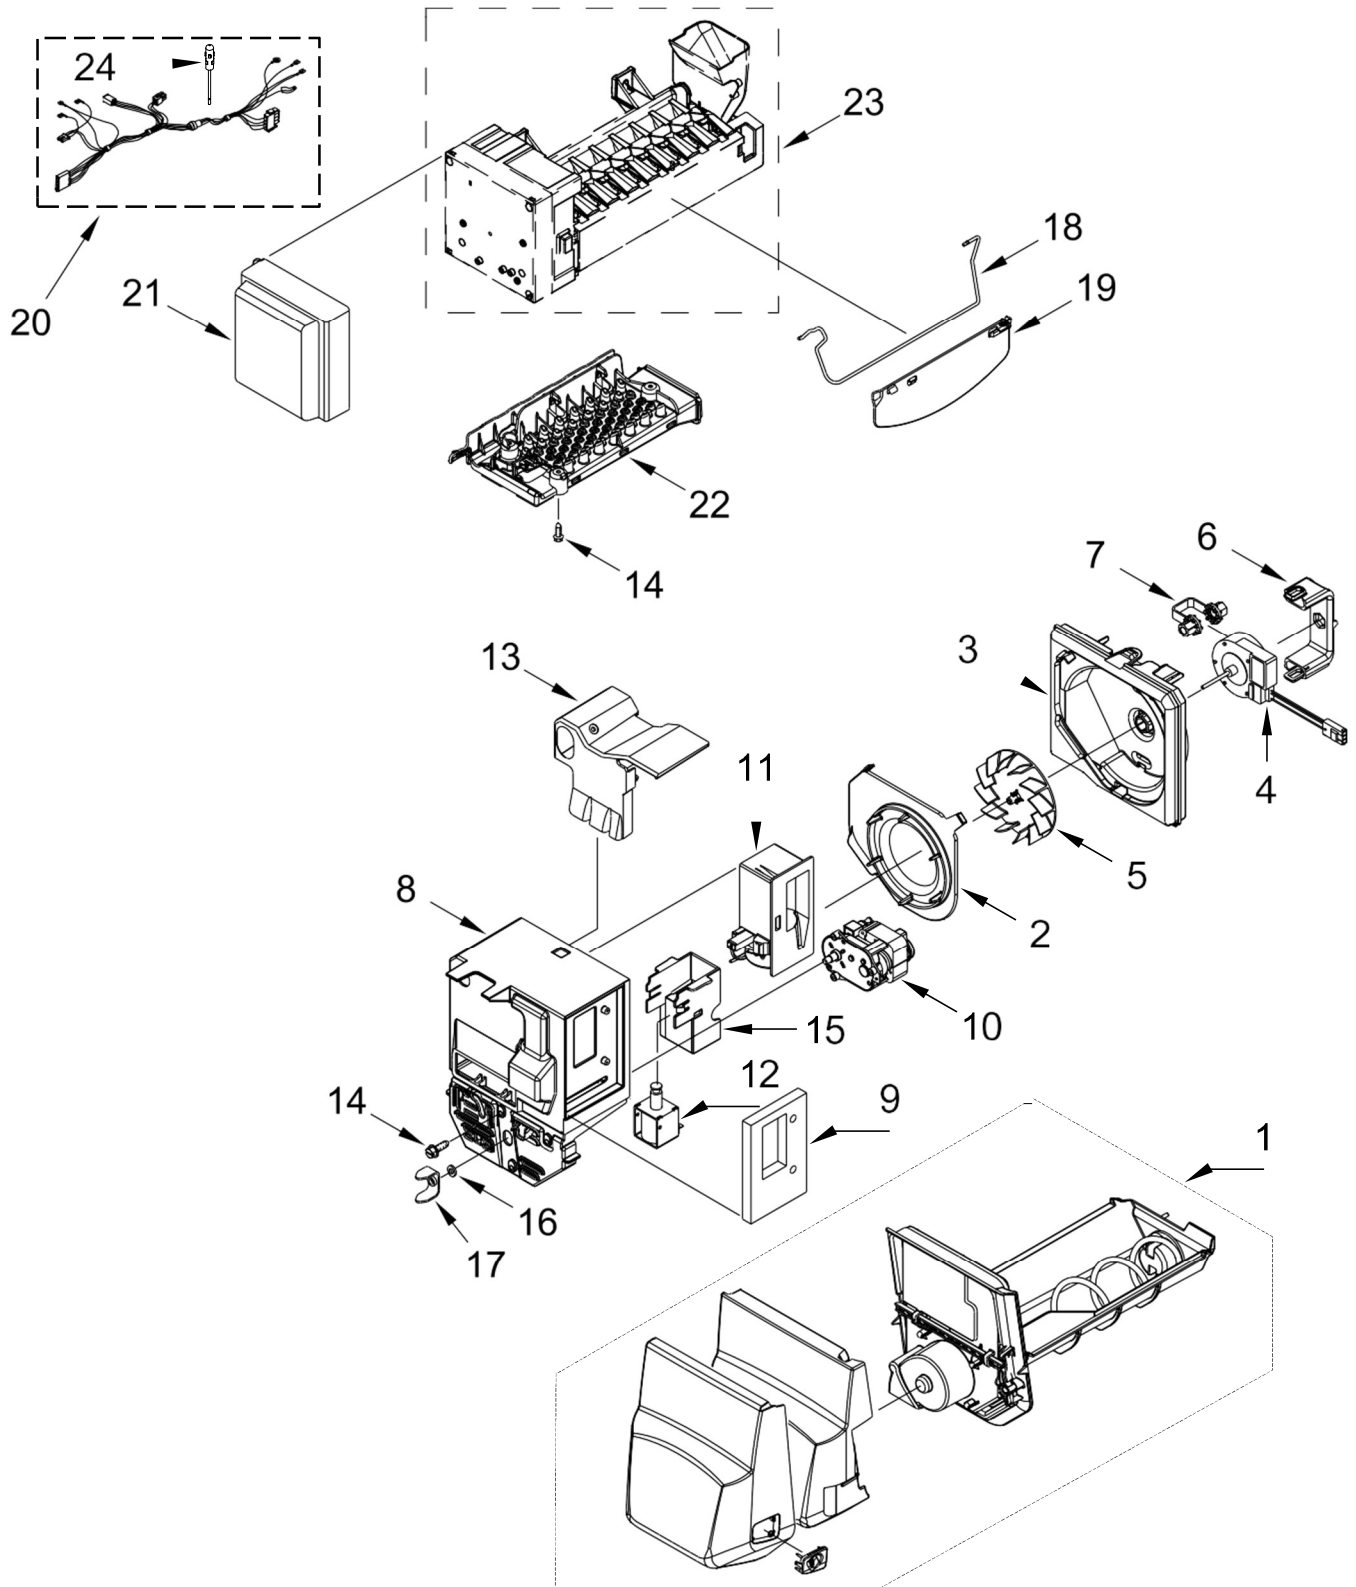

REFRIGERADOR WRF55SDFZ11

REFRIGERADOR WRF555SDFZ11

Illus.
No.   Part No.   Description

1	W11097357	Assembly, Ice Bin
2	W10121282	Inlet, Blower
3	W10309863	Scroll, Blower
4	W10308033	Motor, Fan
5	W10123444	Wheel, Blower
6	12956603	Clip, Fan Motor
7	W10151687	Grommet, Fan Motor
8	W10309864	Divider, Ice Box
9	12920001	Gasket, Damper

Illus.
No.   Part No.   Description

10	W10317991	Motor, Dispenser
11	W10196393	Damper, Control
12	W10309866	Assembly, Solenoid
13	W10118612	Liner, Divider
14	12990511	Screw
15	W10346971	Bracket, Solenoid
16	W10465946	Washer
17	63052A001	Yoke, Ice Dispenser
18	W11130404	Arm, Shutoff

Illus.
No.   Part No.   Description

19	W10351019	Extension, Shutoff Arm
20	W10826037	Harness, Icemaker
21	W10290556	Cover
22	W10312691	Assembly, Impinger
23	W10300024	Assembly, Icemaker (Complete)
24	12791417SP	Thermistor