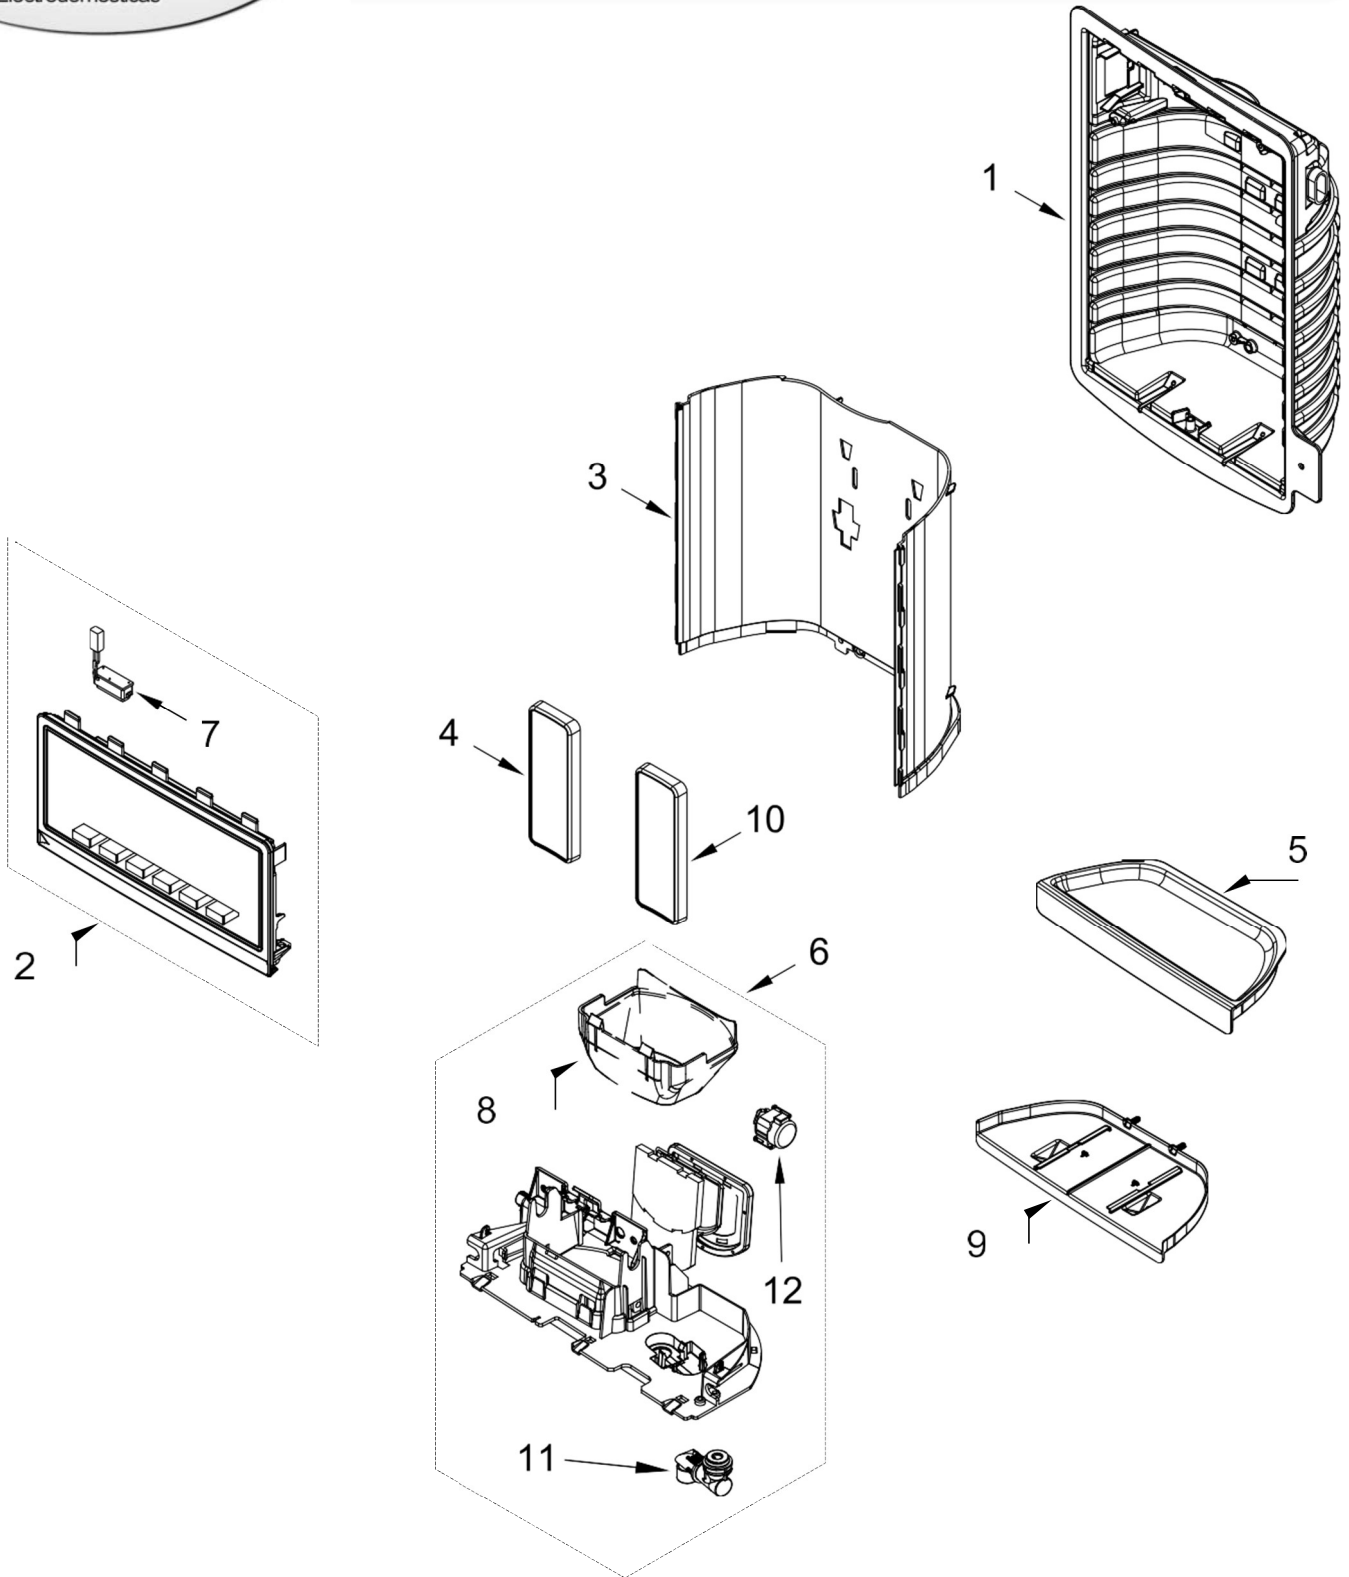

REFRIGERADOR WRF555SDFZ11

REFRIGERADOR WRF555SDFZ11

<u>Illus. No.</u>	<u>Part No.</u>	<u>Description</u>	<u>Illus. No.</u>	<u>Part No.</u>	<u>Description</u>	<u>Illus. No.</u>	<u>Part No.</u>	<u>Description</u>
1		Housing, Dispenser (Not Serviced)	10		Assembly, Water Pad			
2	W11114471	Assembly, User Interface (Includes Light Feature)	6	W10334825	Grey Assembly, Separator			
3		Wall, Dispenser False	11	W10353552	Assembly, Spigot and Ice Guide Body			
	W11045978	Nickel	7	W10238083	Assembly, LED			
4		Assembly, Ice Pad	12	W10205979	Motor, Ice Door			
	W10334801	Grey	9		Slide, Dispenser Tray			
5		ray, Dispenser		W10267863	Grey			
	W11045973	Nickel