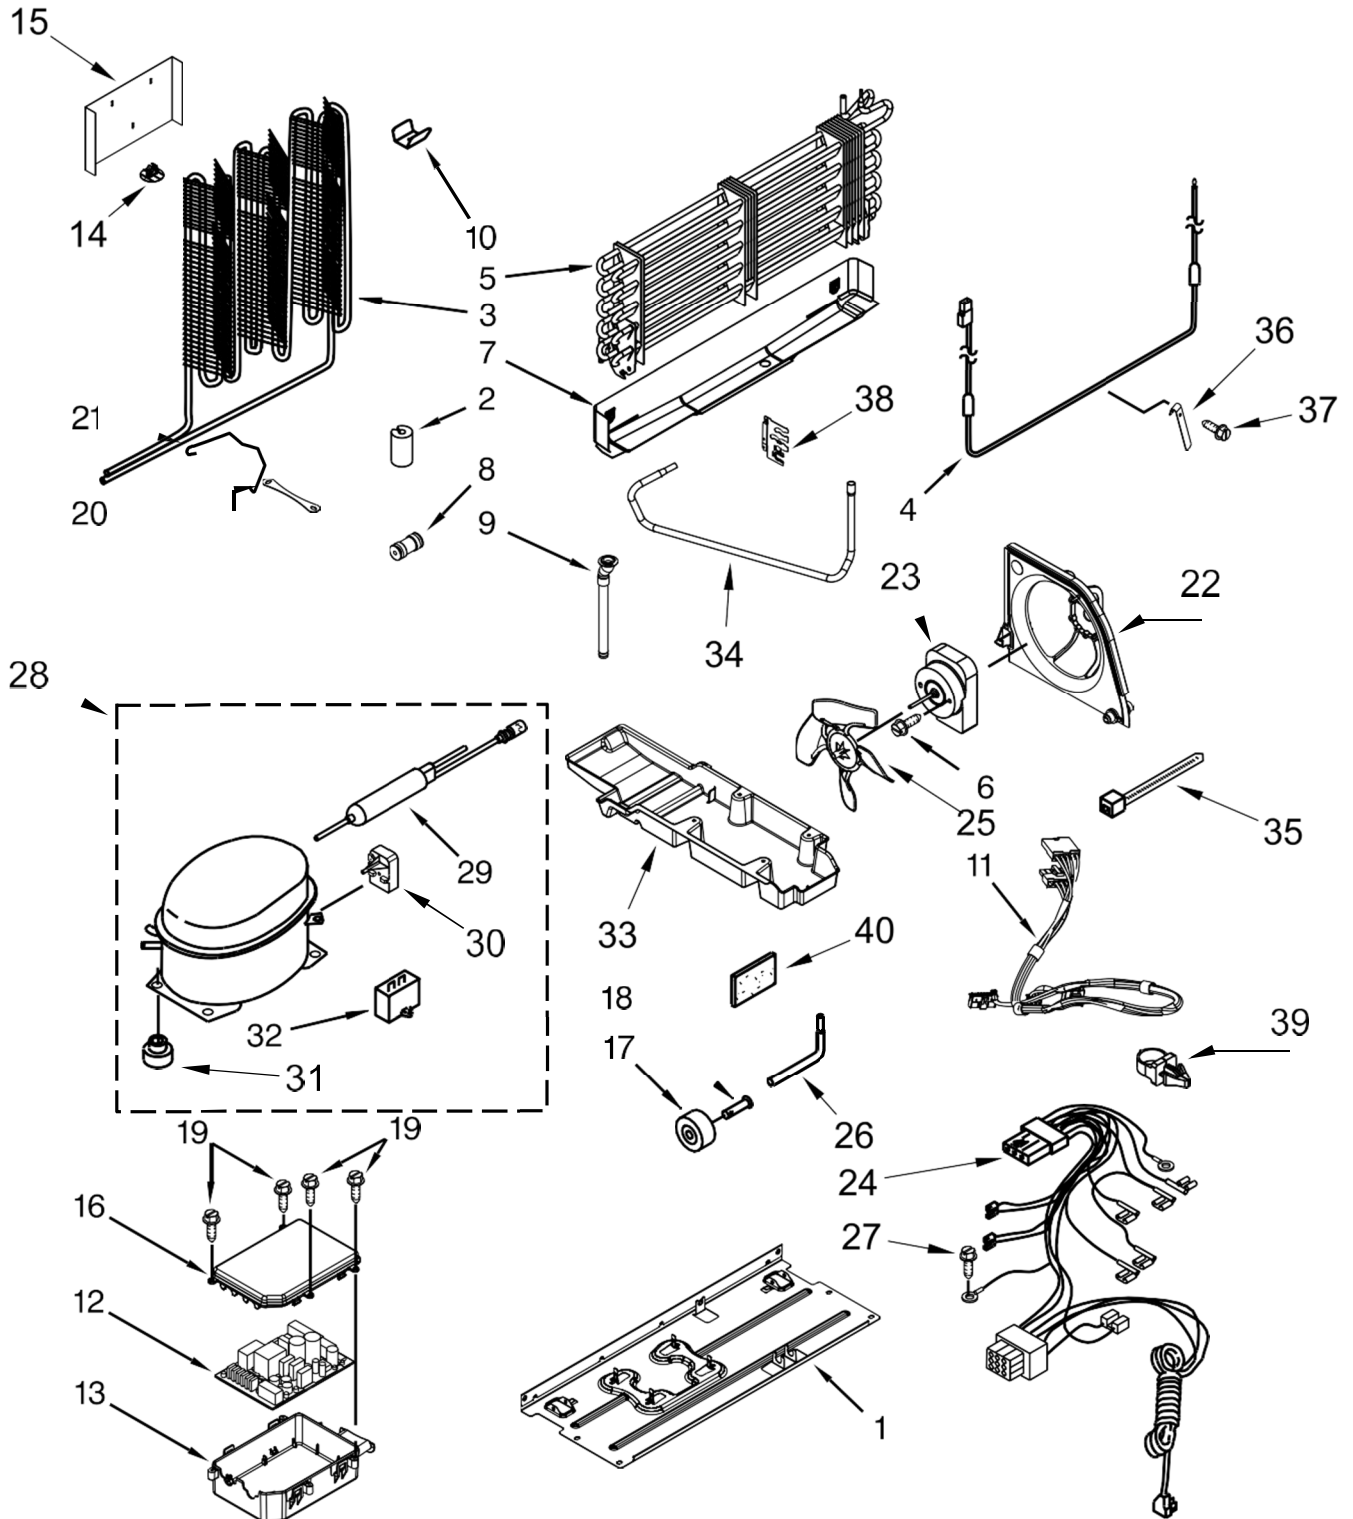

REFRIGERADOR WRF560SEHV