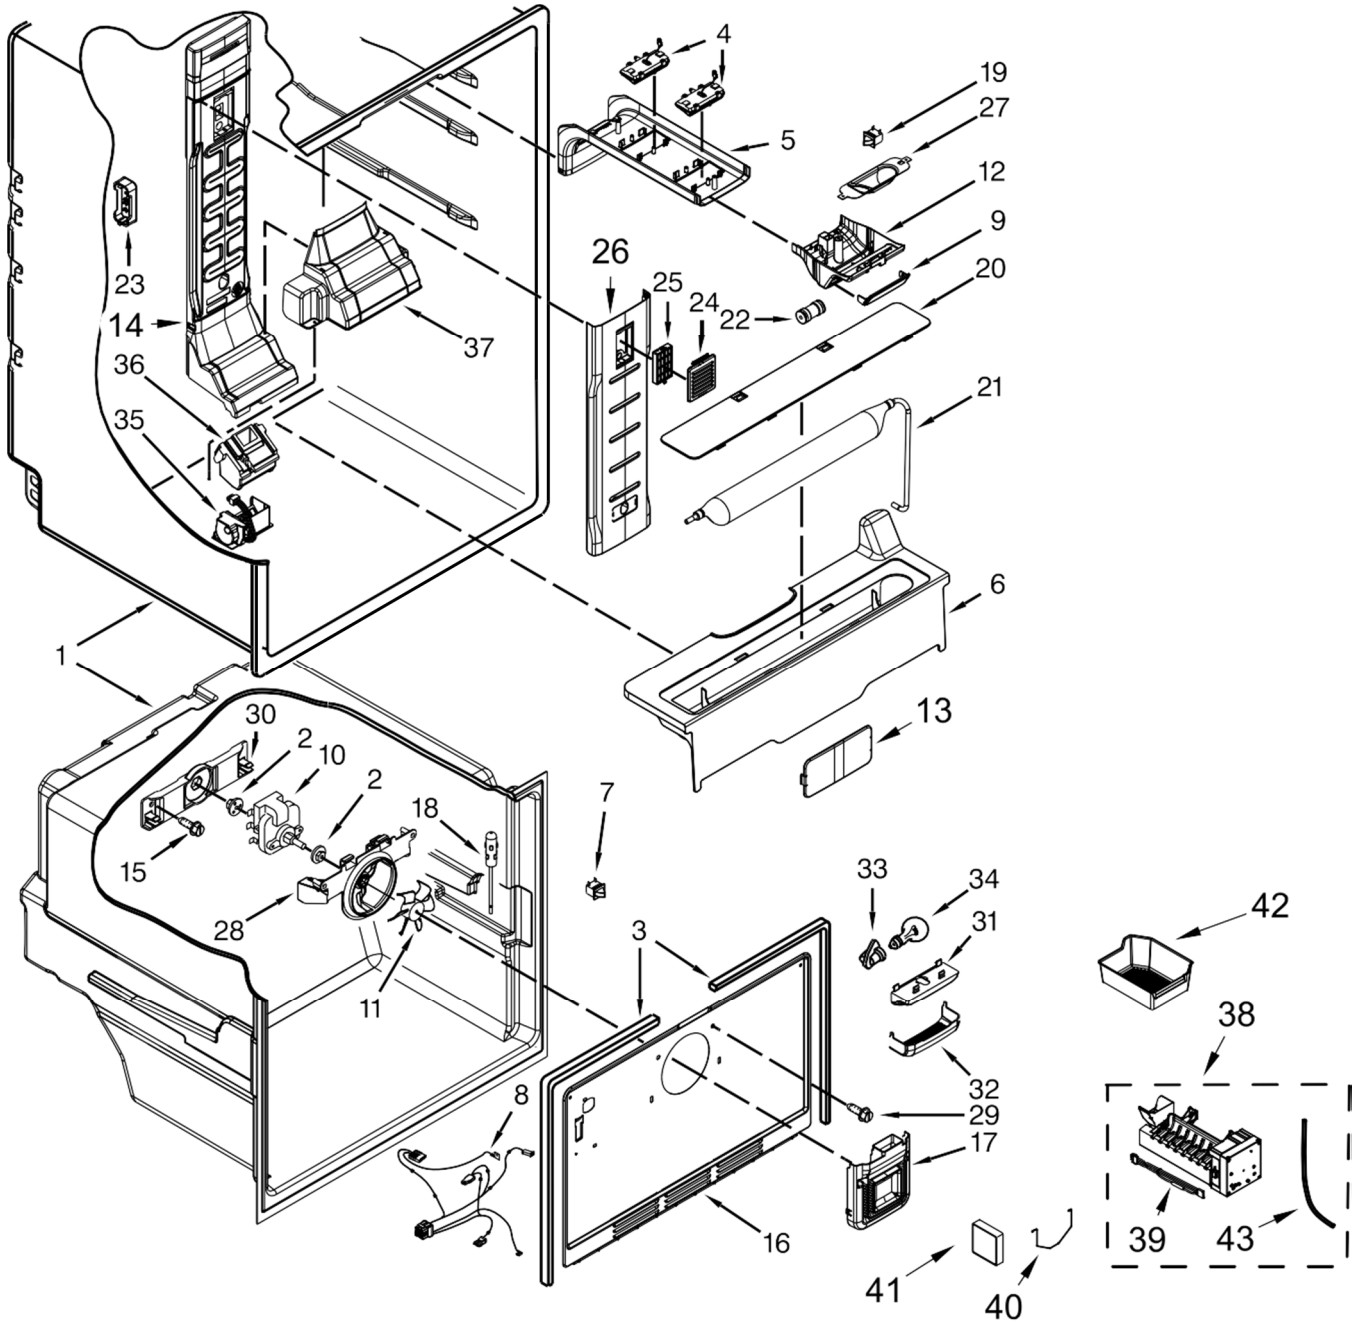

REFRIGERADOR WRF560SEHV