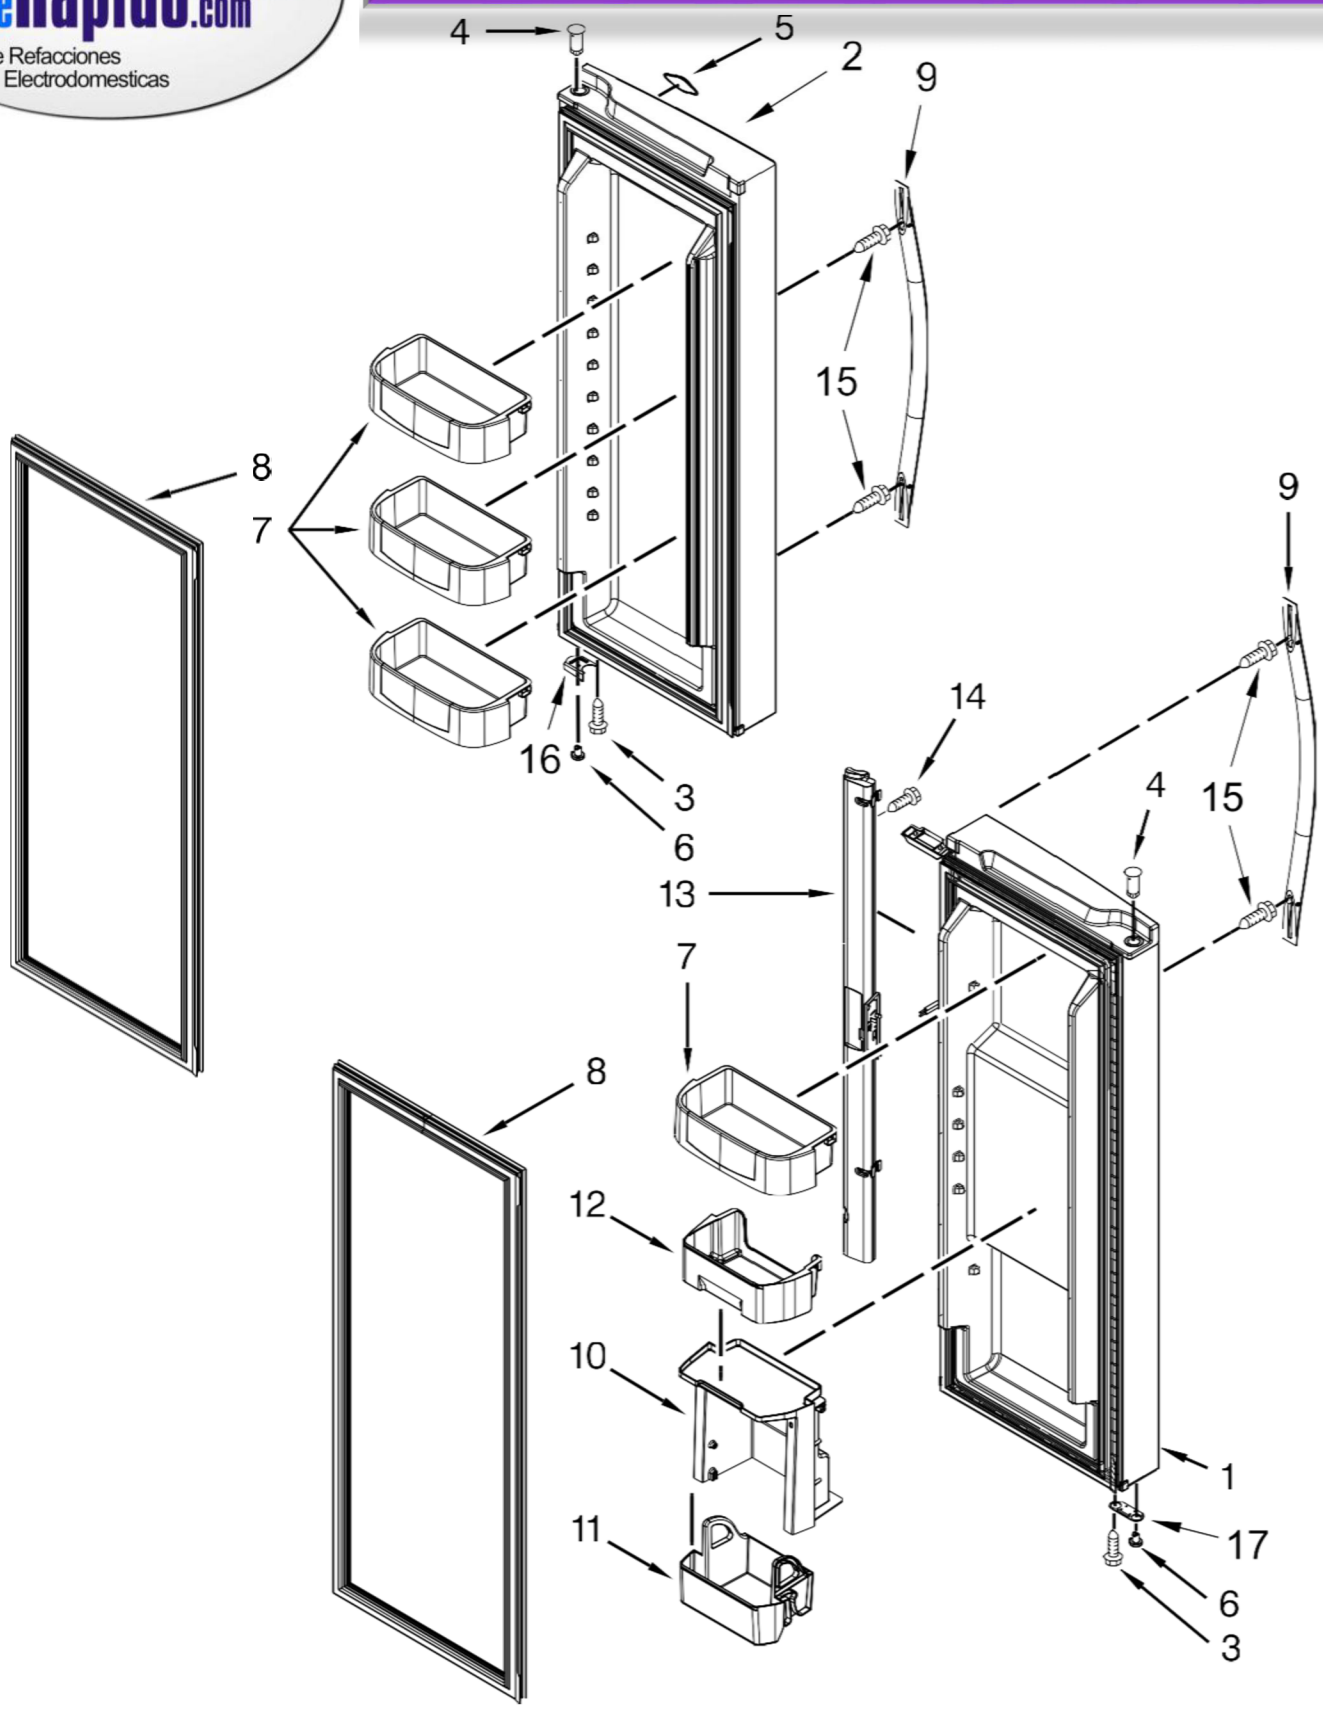

REFRIGERADOR WRF560SEHW00