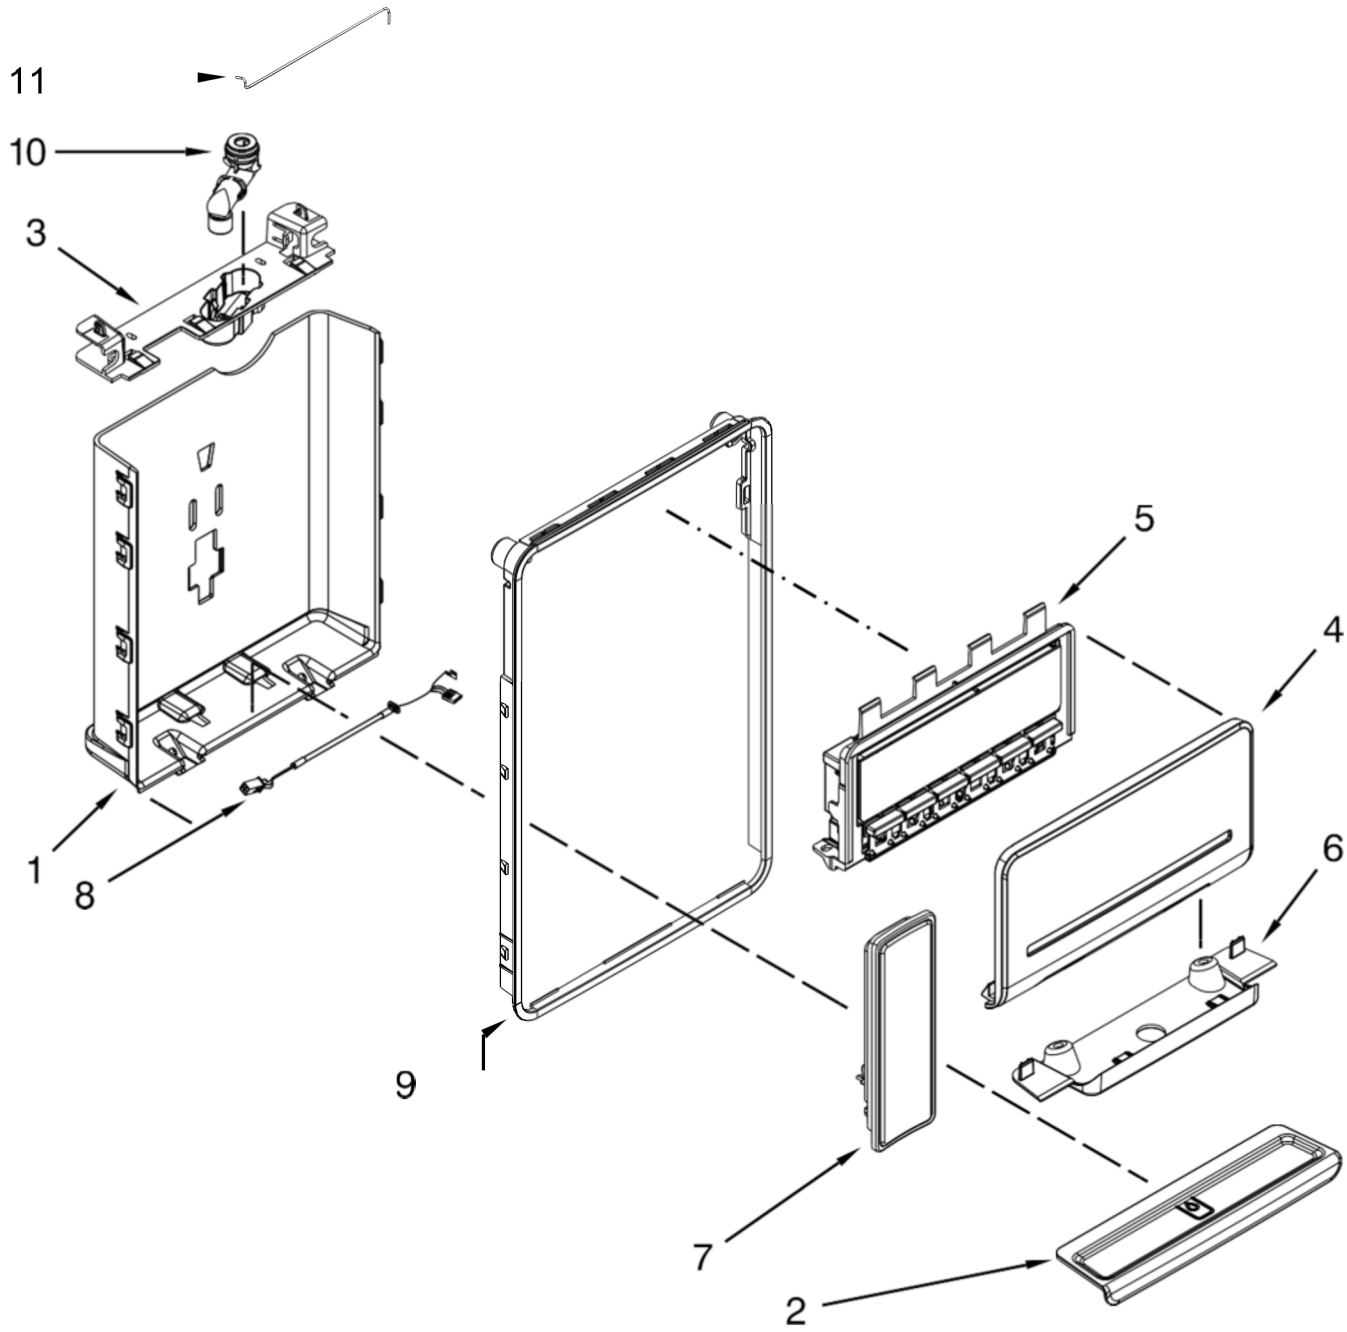

REFRIGERADOR WRF560SEHW00