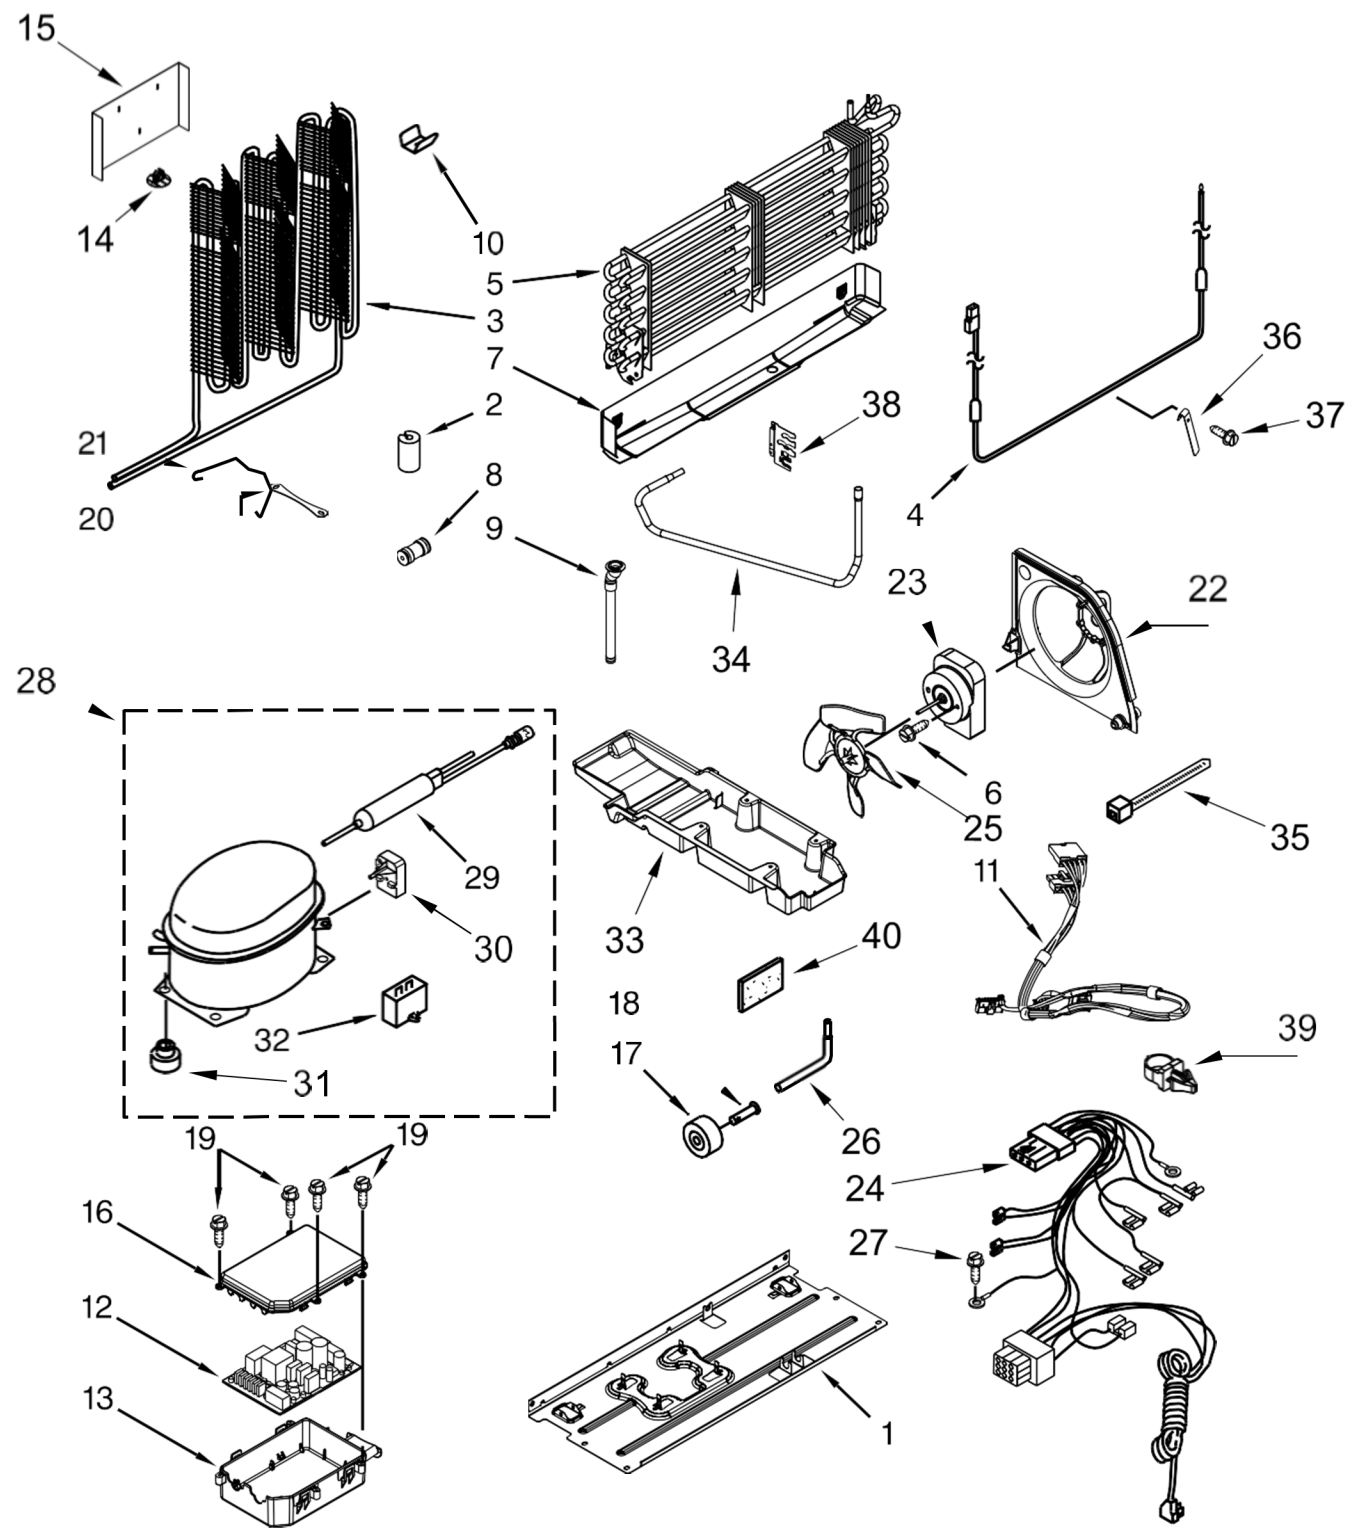

REFRIGERADOR WRF560SEHW00