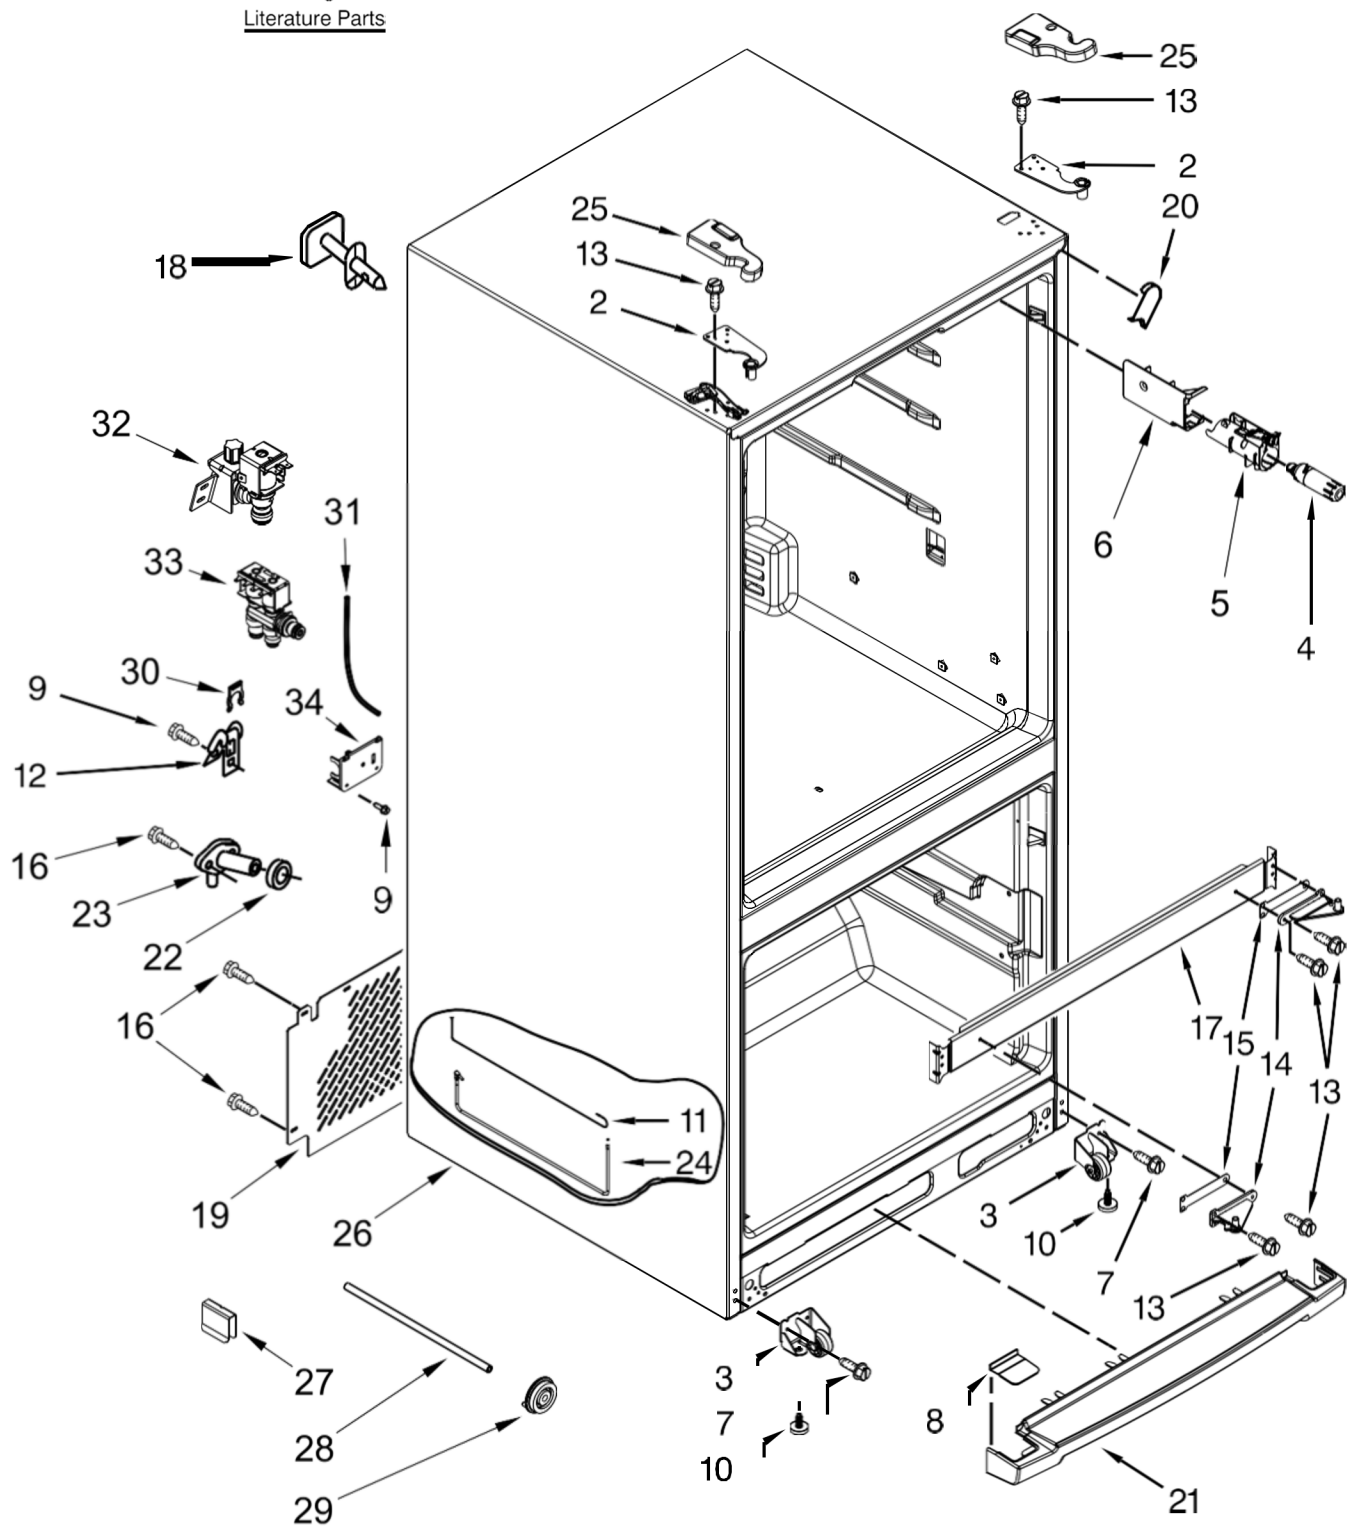

REFRIGERADOR WRF560SEHW00