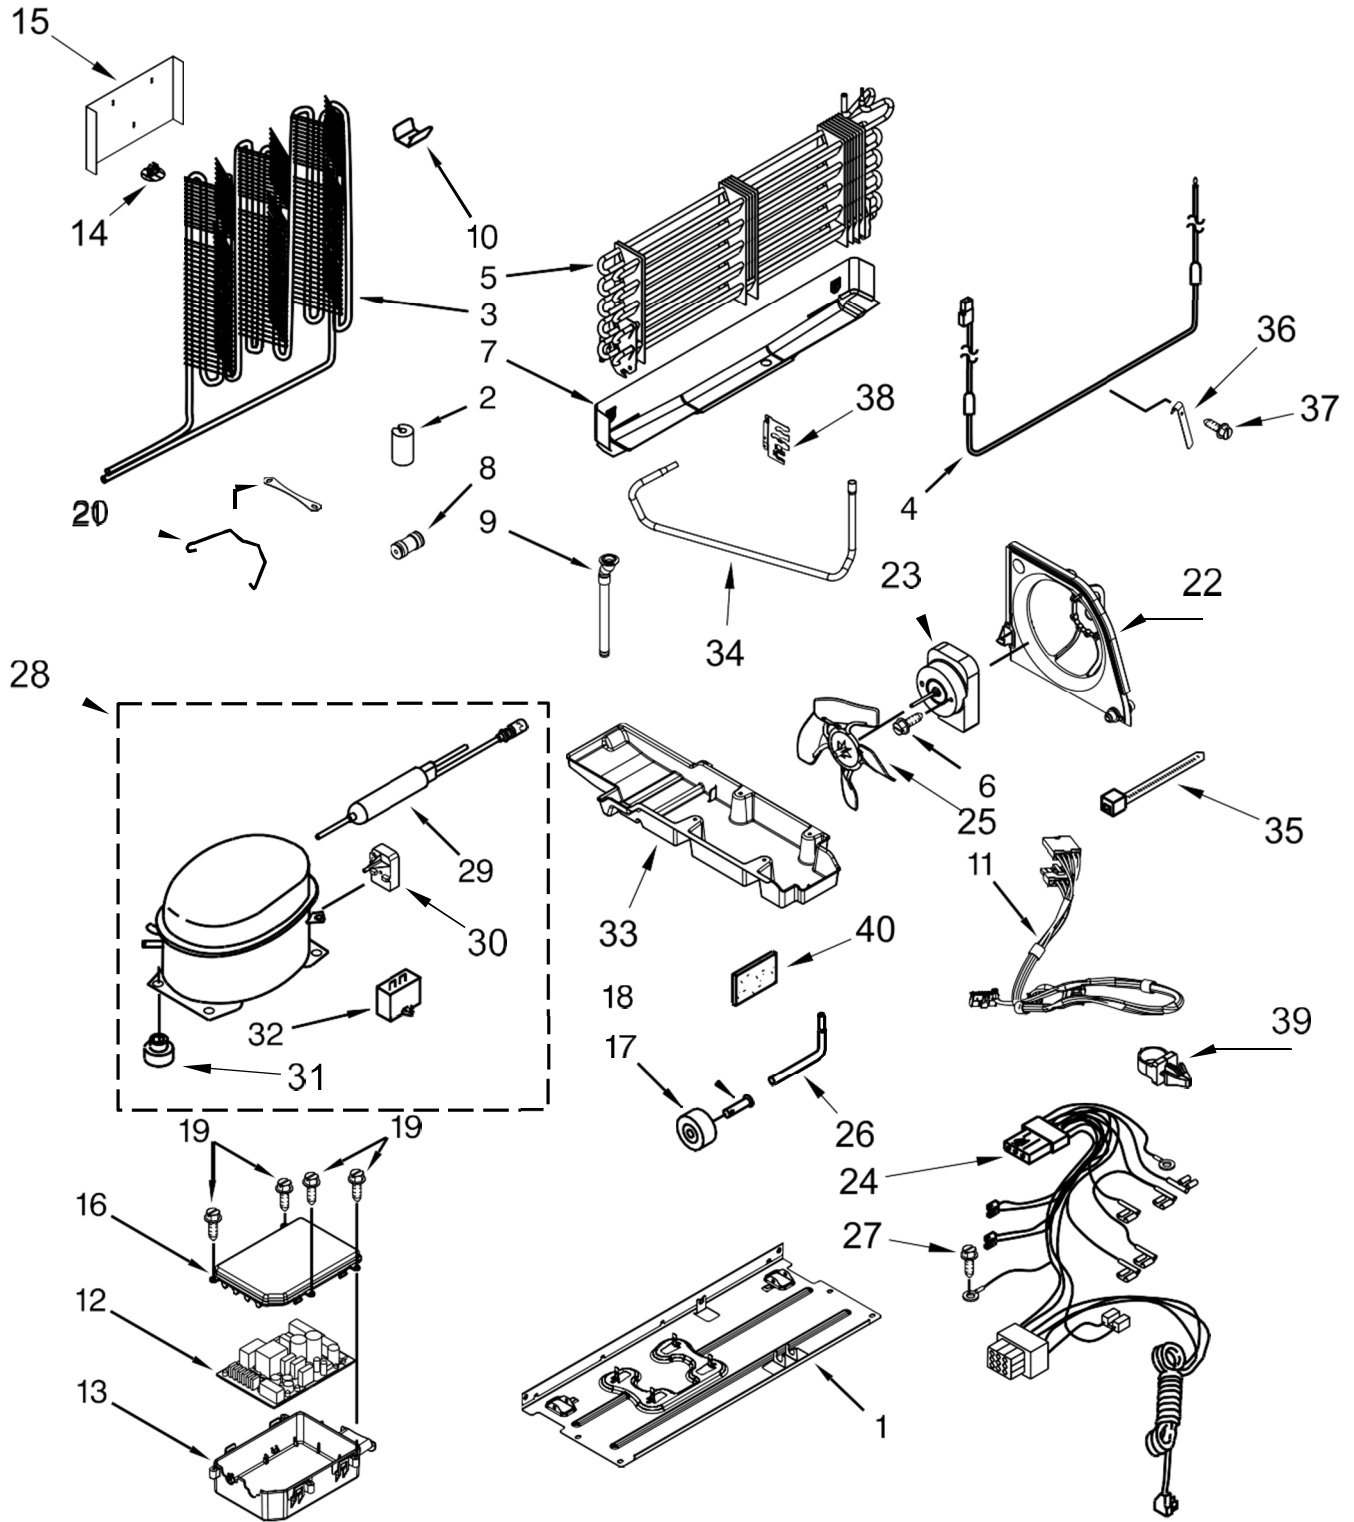

REFRIGERADOR WRF560SEHZ00