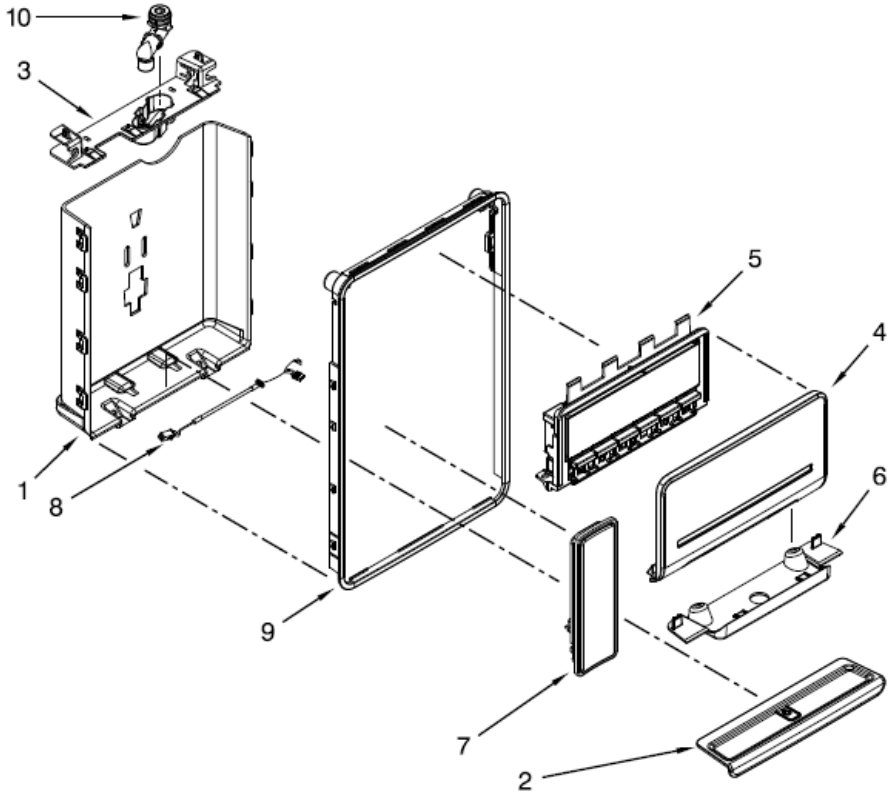

WRF560SEYW01 DISPENSER