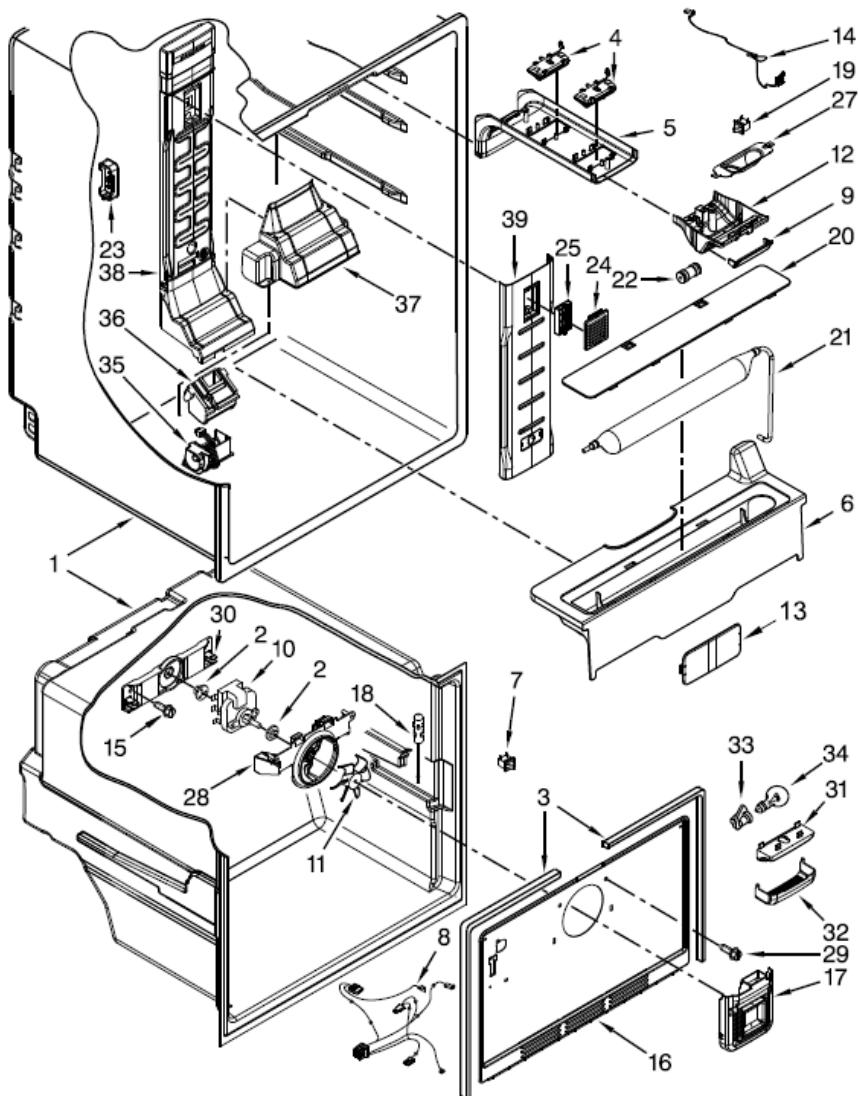

Distribuidor Autorizado

SurteRápido.com

Venta de Refacciones
Electrodomesticas

WRF560SEYW01 LINER