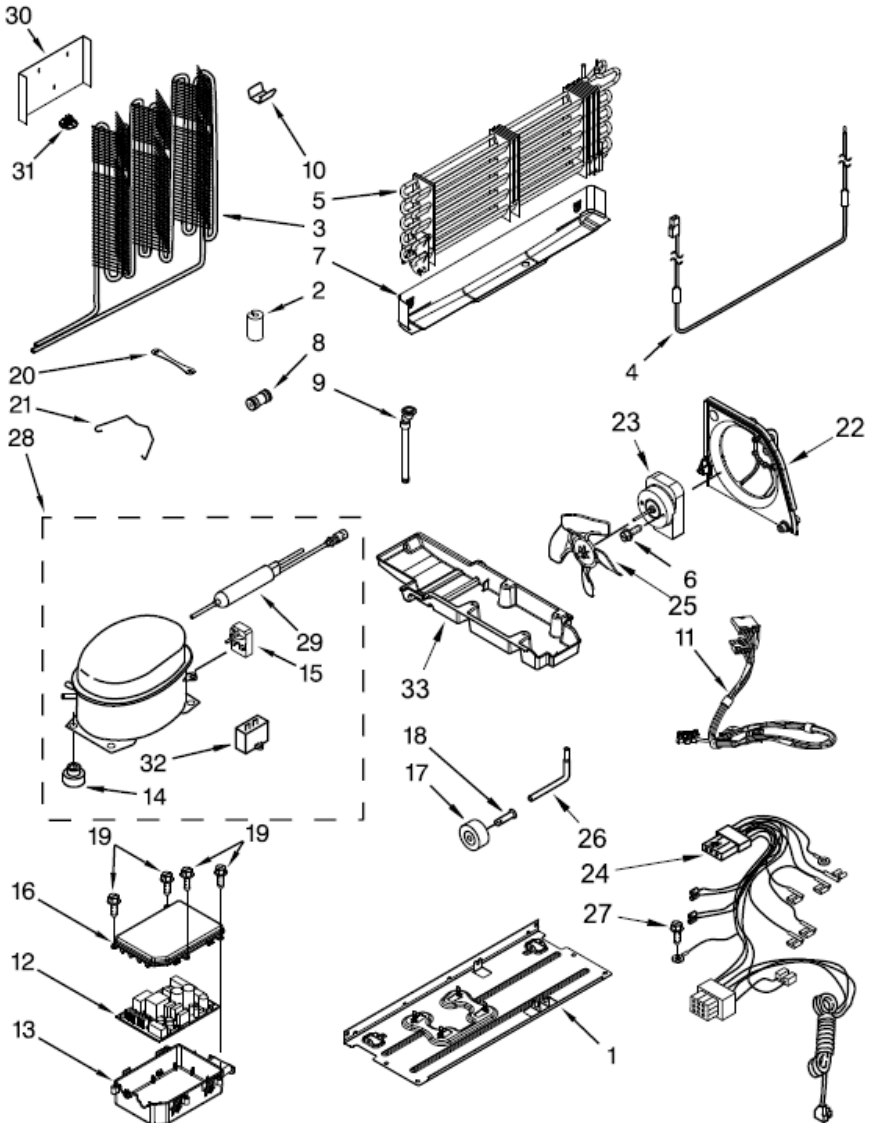

WRF560SEYW01 UNIT