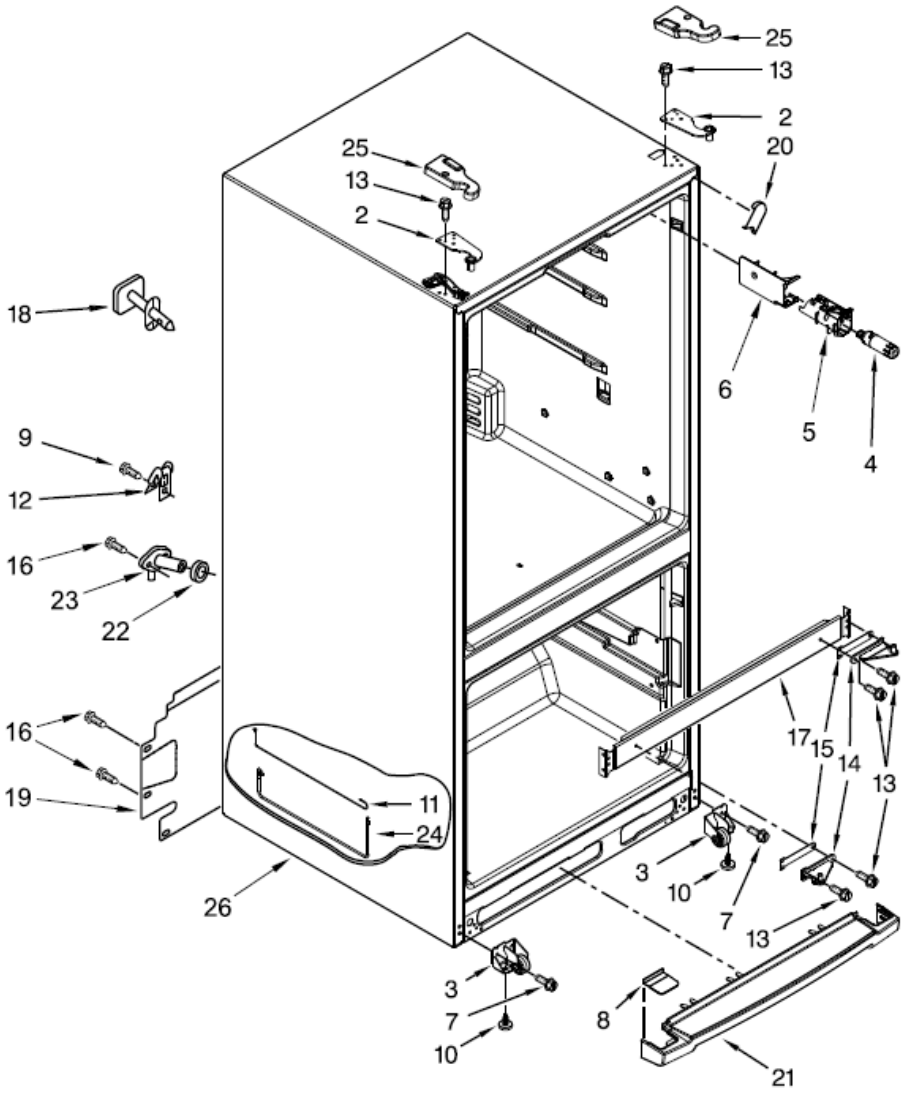

WRF560SEYW01 CABINET

WRF560SEYW01 CABINET

1		LITERATURE PARTS
	W10536933	SERVICE & WIRING SHEE
	W10458270	ENERGY LABEL
	W10360467	USE & CARE GUIDE
	2225623	ICEMAKER SERVICE SHEET
2		HINGE, TOP
	W10546298	LEFT HAND
	W10546299	RIGHT HAND
3		ROLLER, FRONT
	W10359256	LEFT SIDE
	W10359255	RIGHT SIDE
4	W10217316	WATER FILTER, PUR
5	W10346257	HOUSING, WATER FILTER
6	W10306392	COVER, WATER FILTER
7	489497	SCREW
8		COVER, TOE GRILLE
	W10339257	WHITE
	W10353930	BLACK
	W10353932	GREY
9	489442	SCREW
10	W10141622	BRAKE, ROLLER
11	W10449619	TUBE, FILTER INLET
12	549193	CLAMP, POWER CORD
13	489497	SCREW
14		HINGE, CENTER
	W10521411	LEFT HAND
	W10521409	RIGHT HAND
15	W10450363	SHIM, HINGE CENTER
16	2262176	SCREW
17		RAIL, CENTER (NOT SERVICED)
18		FITTING, WATER TUBE (NOT SERVICED)
19	W10444800	COVER, UNIT
20		CORNER FILLER

	W10283959	WHITE
	W10283960	BLACK
	W10283961	GREY
21		GRILLE
	W10300127	WHITE
	W10353933	BLACK
	W10353935	GREY
22	1106508	GASKET, SEAL
23	W10472793	FITTING, WATER TUBE
24	W10449617	TUBE, FILTER OUTLET
25		COVER, HINGE
	W10465765	WHITE, LEFT SIDE
	W10465764	WHITE, RIGHT SIDE
	W10465771	BLACK, LEFT SIDE
	W10465770	BLACK, RIGHT SIDE
	W10465768	GREY, LEFT SIDE
	W10465767	GREY, RIGHT SIDE
26		CABINET (NOT A SERVICEABLE PART)