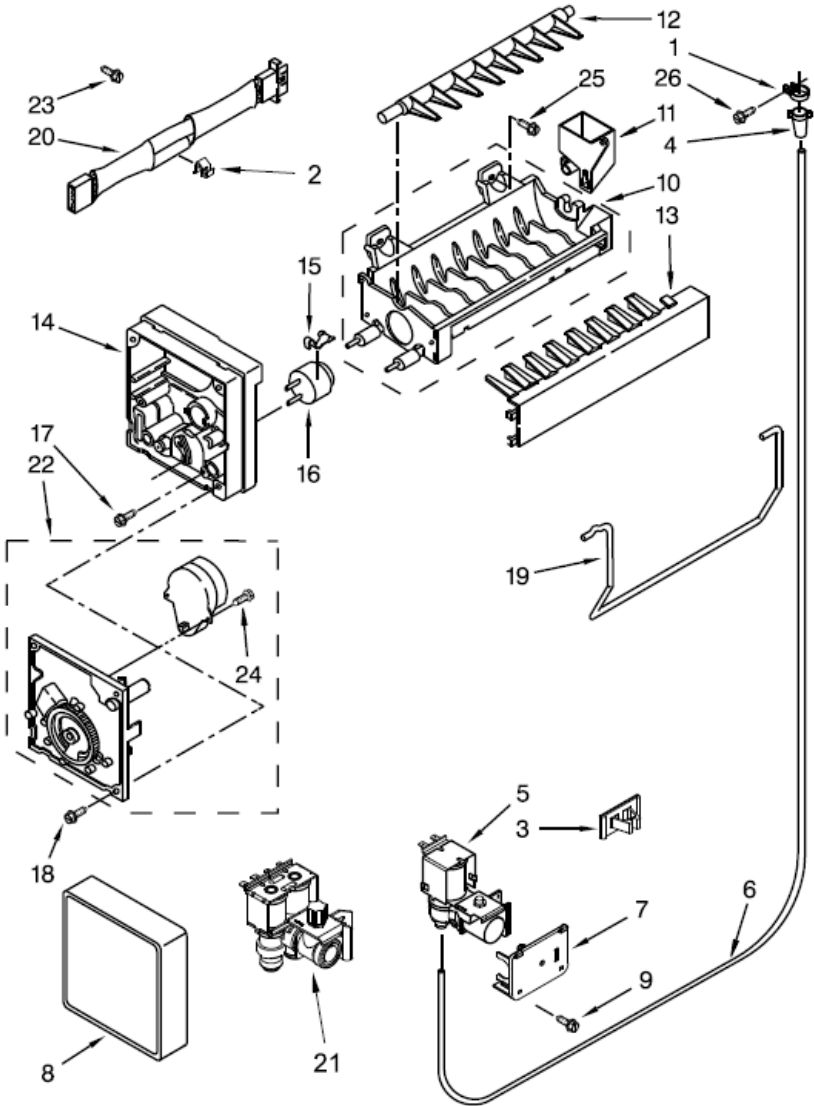

WRF560SEYW01 ICE MAKER