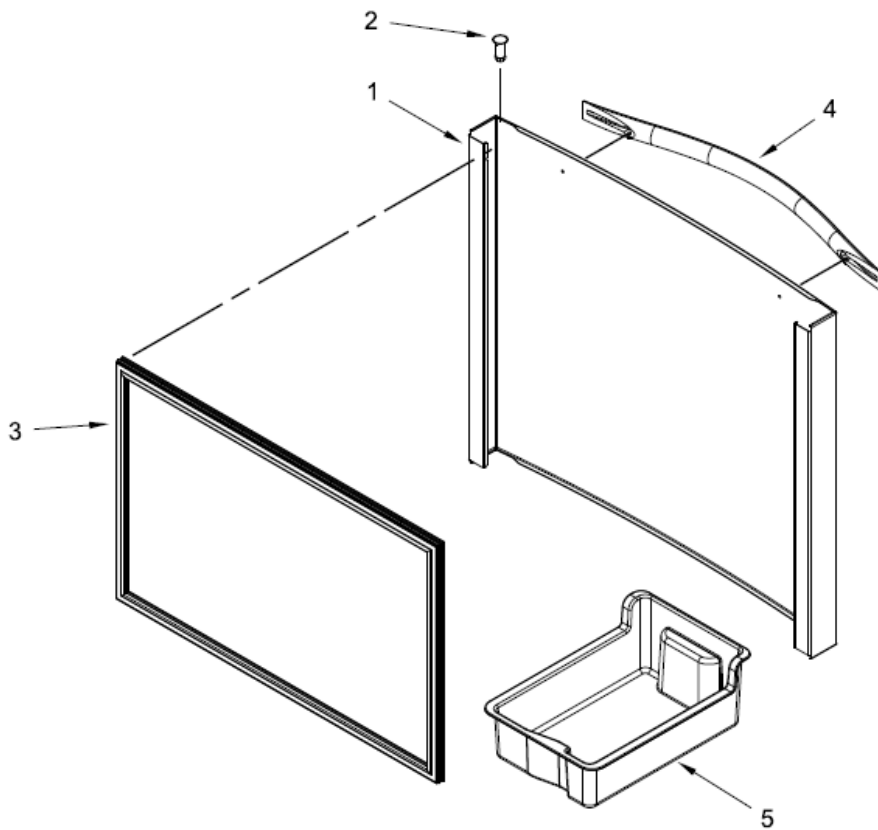

35	W10257451	DAMPER, ELECTRONIC CONTROL
36	W10474774	COVER, DAMPER HOUSING
37	W10314204	HOUSING, DAMPER
38	W10448448	MULTIFLOW ASSEMBLY
39	W10356895	AIR TOWER, RC

WRF560SEYW01 FREEZER DOOR