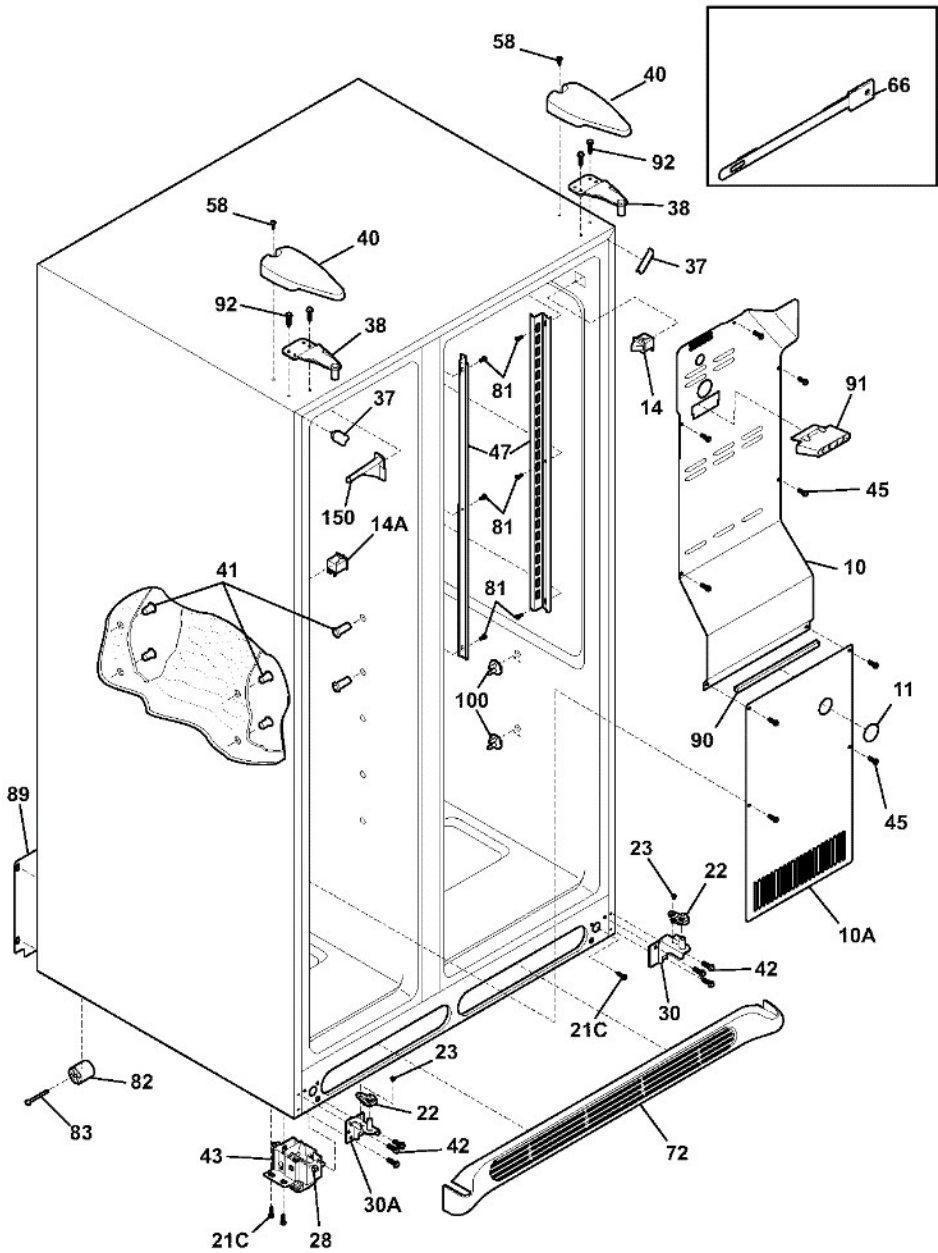

Refrigerador W.W. WRS23MF5ASE