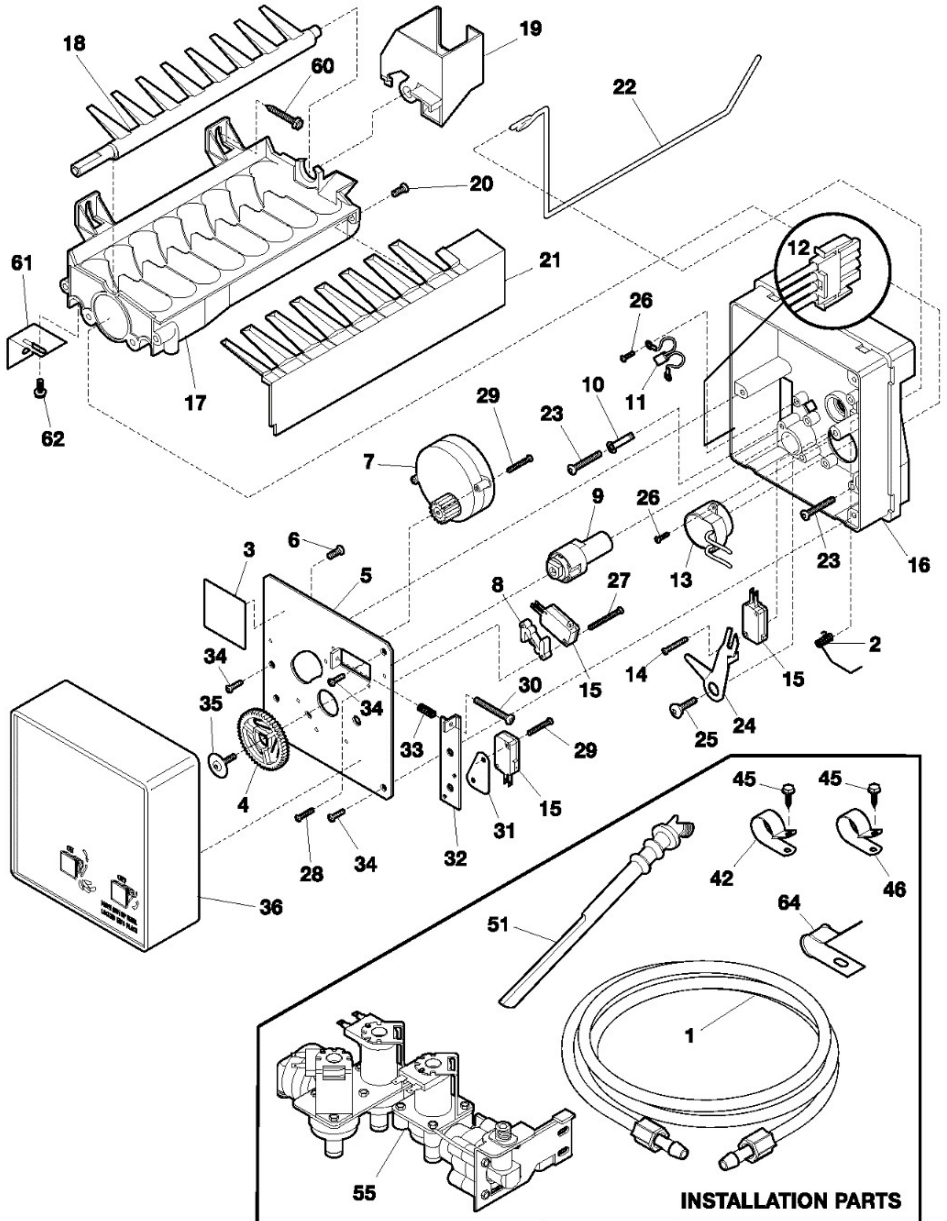

Distribuidor Autorizado

SurteRápido.com

Venta de Refacciones
Electrodomesticas

Refrigerador W.W. WRS23MF5ASE