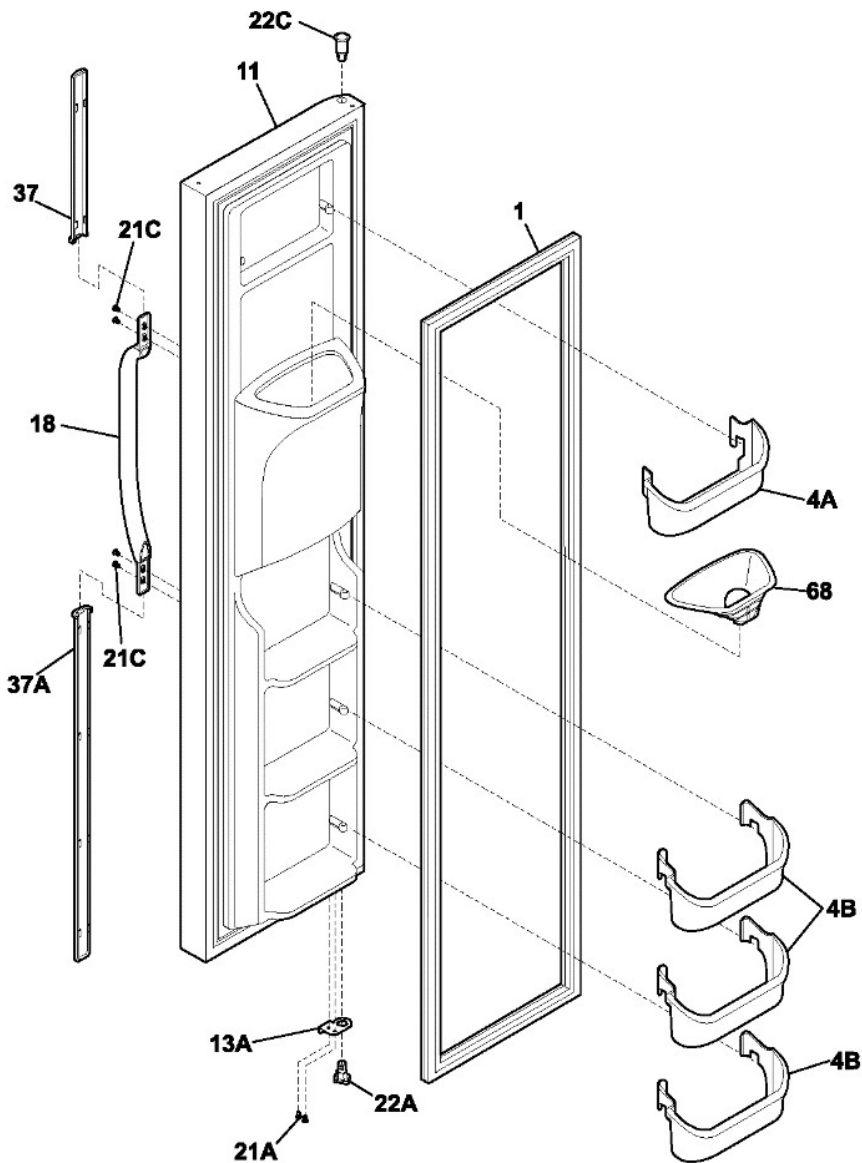

Refrigerador W.W. WRS23MF5ASE