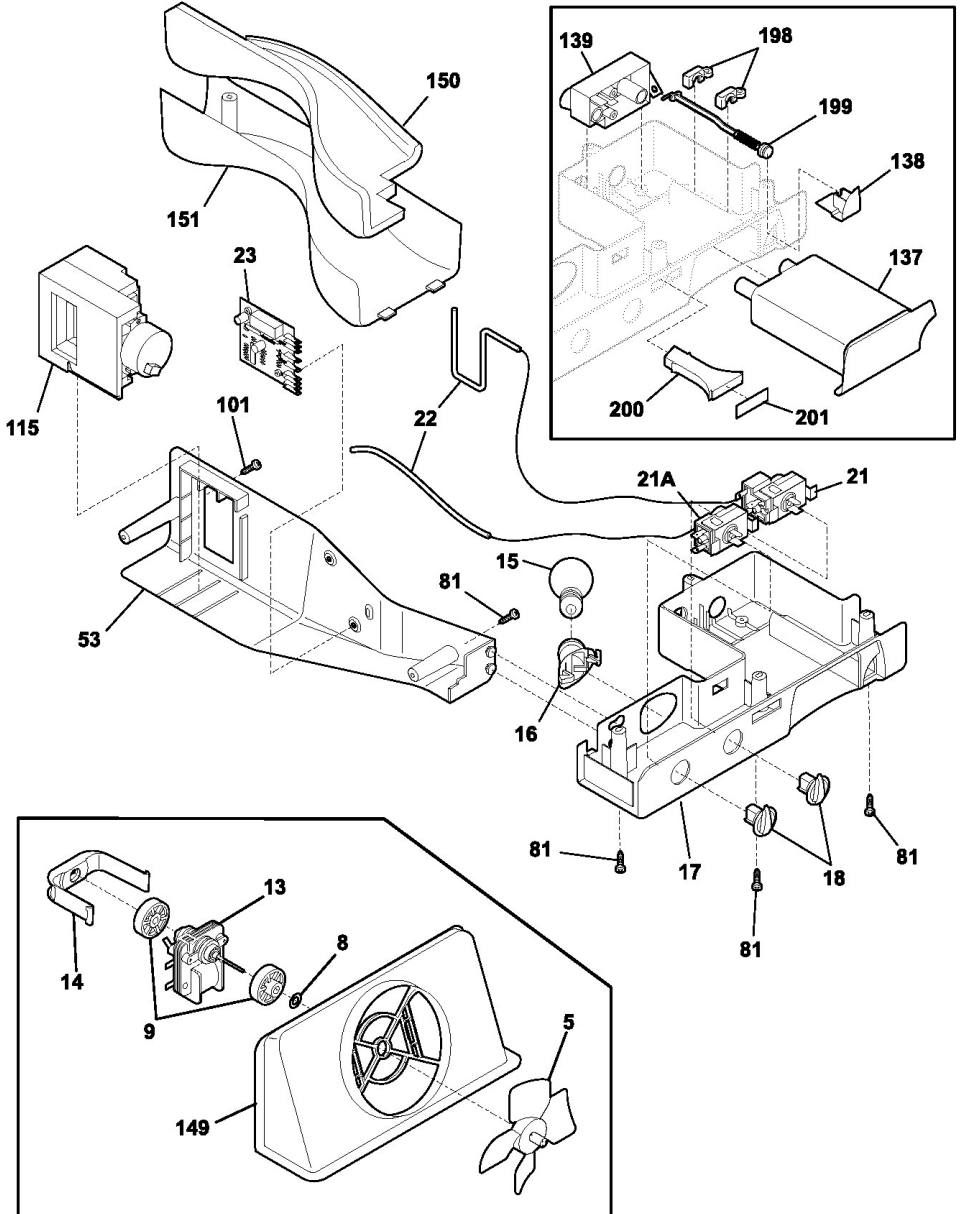

Distribuidor Autorizado

SurteRápido.com

Venta de Refacciones Electrodomesticas

Refrigerador W.W. WRS23MF5ASE