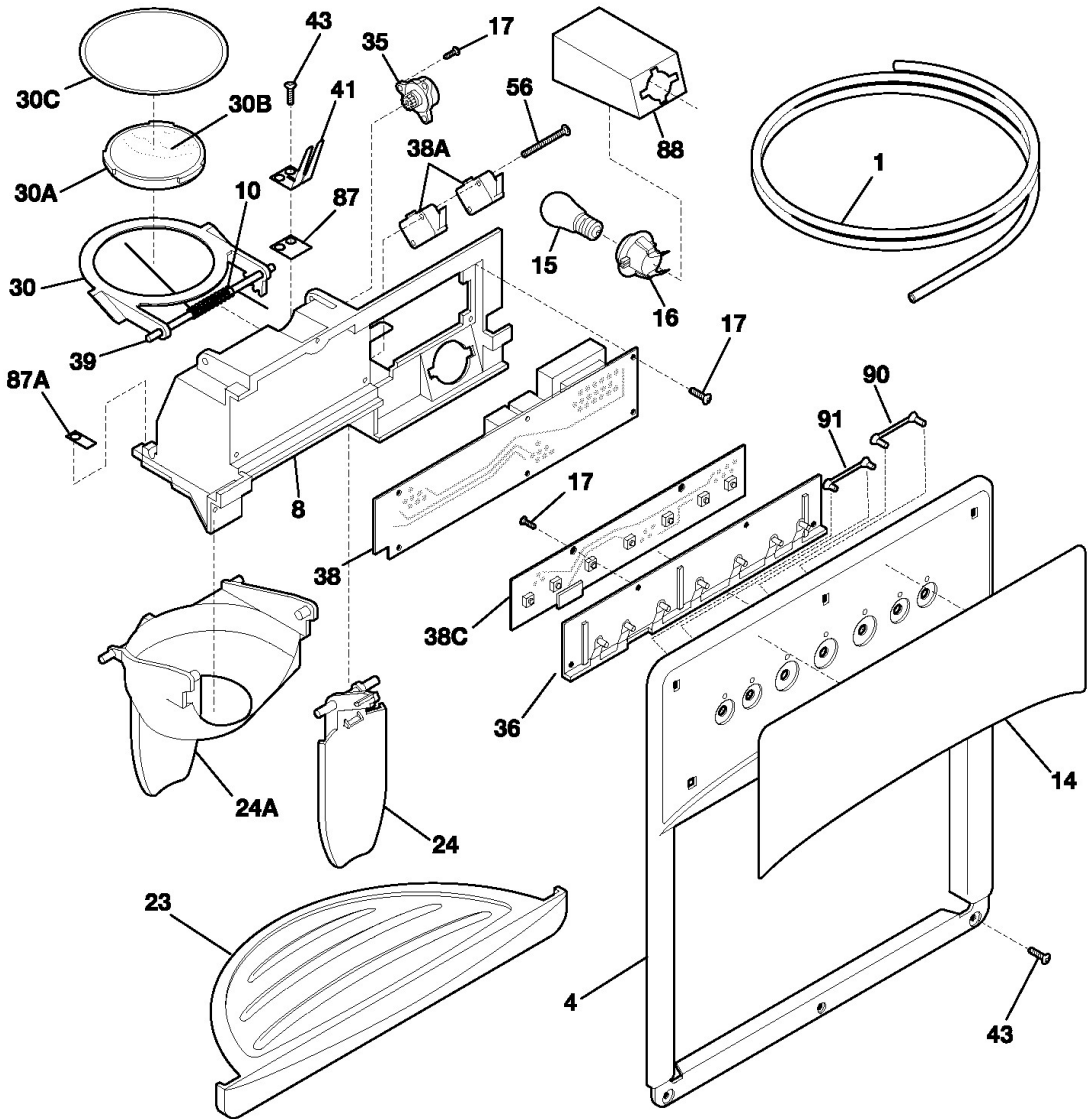

Refrigerador W.W. WRS23MF5ASE