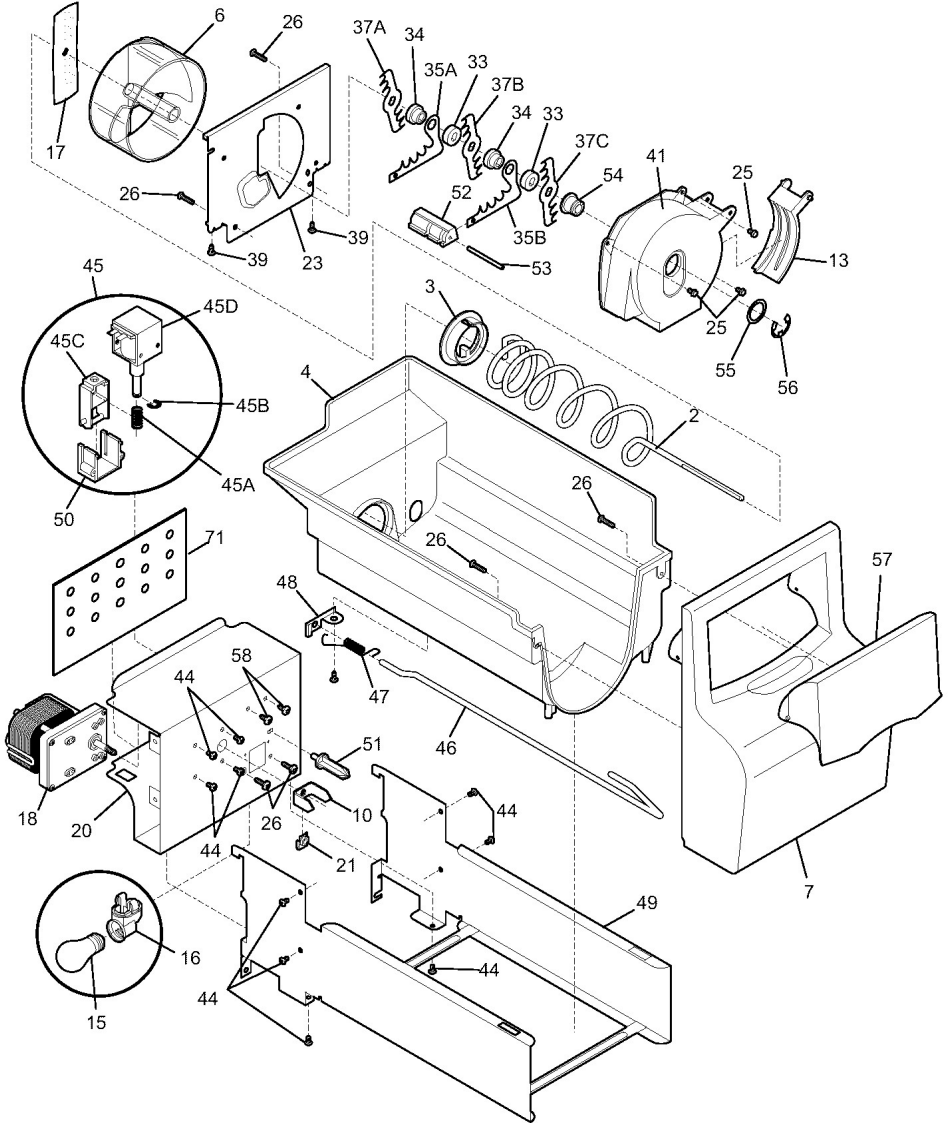

Distribuidor Autorizado

SurteRápido.com

Venta de Refacciones
Electrodomesticas

Refrigerador W.W. WRS23MF5ASE