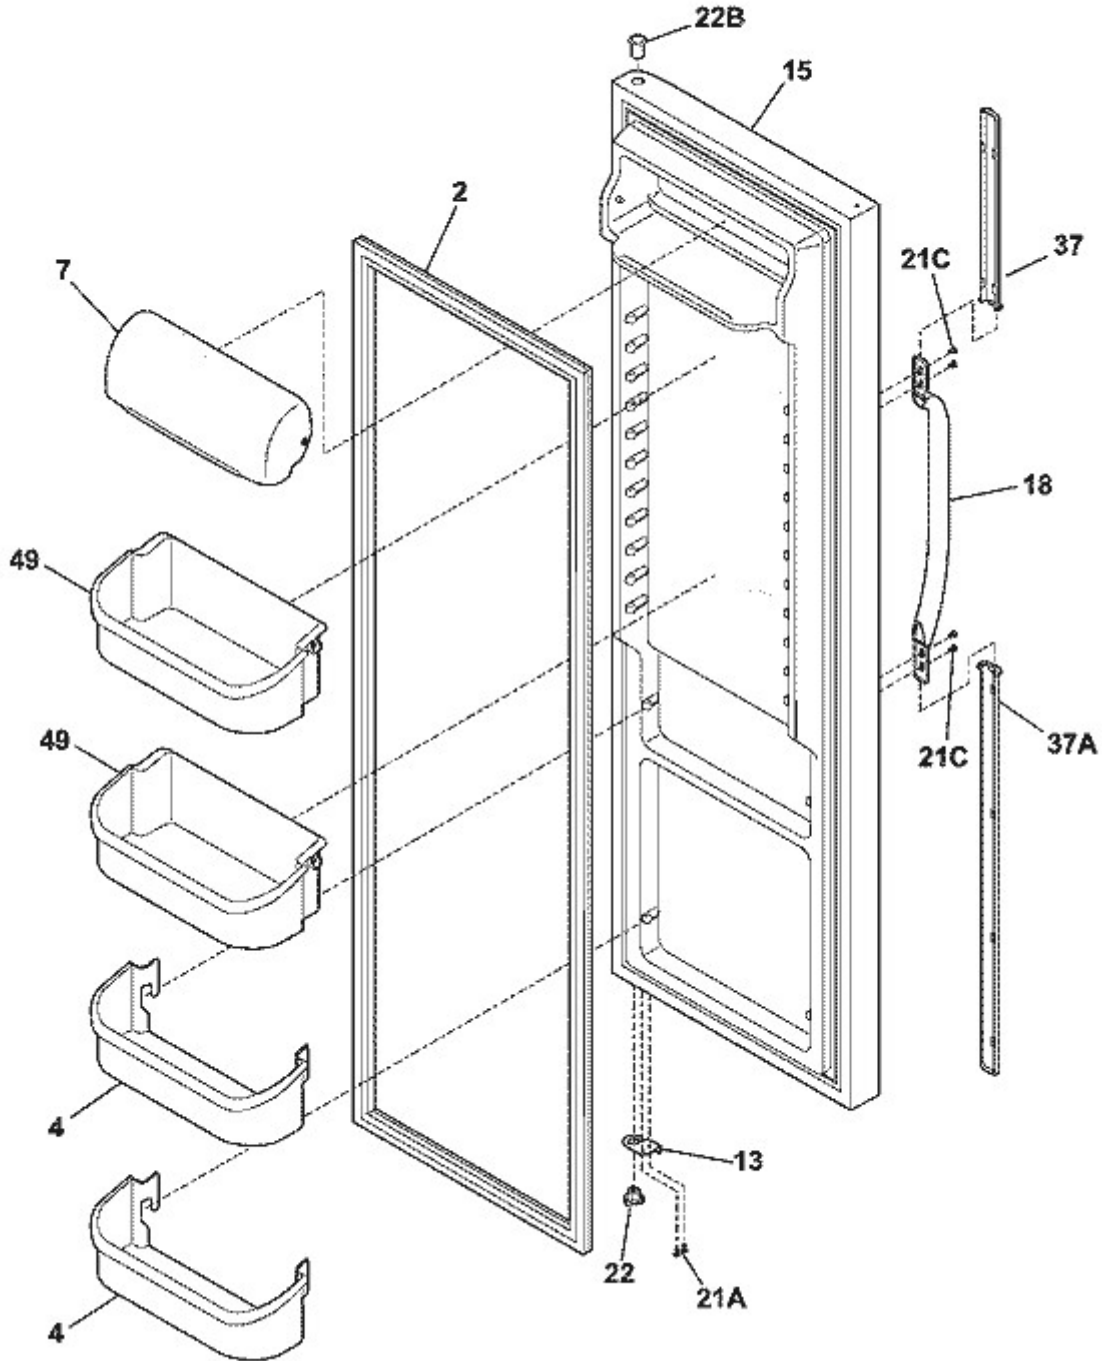

REFRIGERATOR DOOR

Guía	Número de parte	Descripción
2	Fresh Food Door Gasket - Black	241786005
4	Refrigerator Door Bin	240323001
7	Dairy Door	240326203
13	Door Stop	240581905
15	Display 26 DOOR-COMPLET	241534531
18	Door Handle	218762703
21A	Door Stop Screw	240598402
21C	Pan Head Screw	218781101
22	Hinge Bearing	240328203
22B	Upper Hinge Bearing	240328404
37	Upper Handle Trim	240328404
37A	Lower Handle Trim	5304471621
37A	Handle Trim Snap-In Lock	215782300
49	Door Bin	240356401