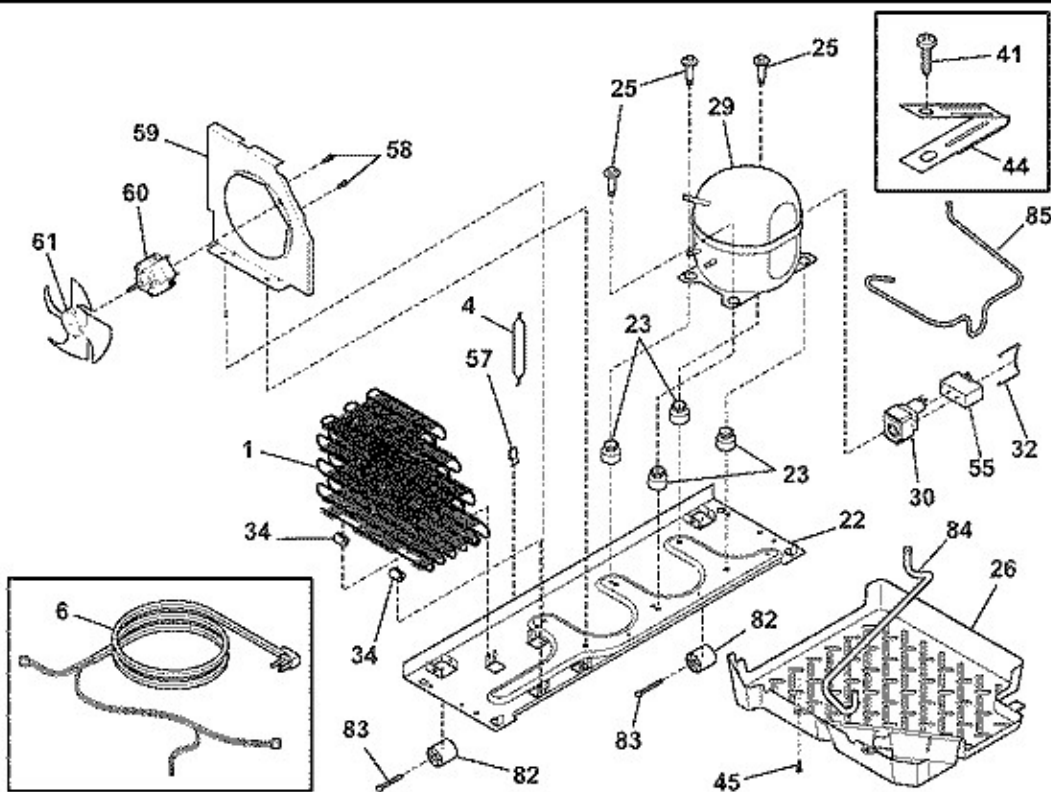

N58CAAAAA10

BENITO JUÁREZ #1500 GPE ZITON, CD. GUADALUPE NUEVO LEÓN TEL: 8183377999 Y 49
HORARIOS: LUNES A VIERNES 8:30 A 6:00 PM Y SÁBADOS DE 8:30 A 2:00 PM

www.denek.com