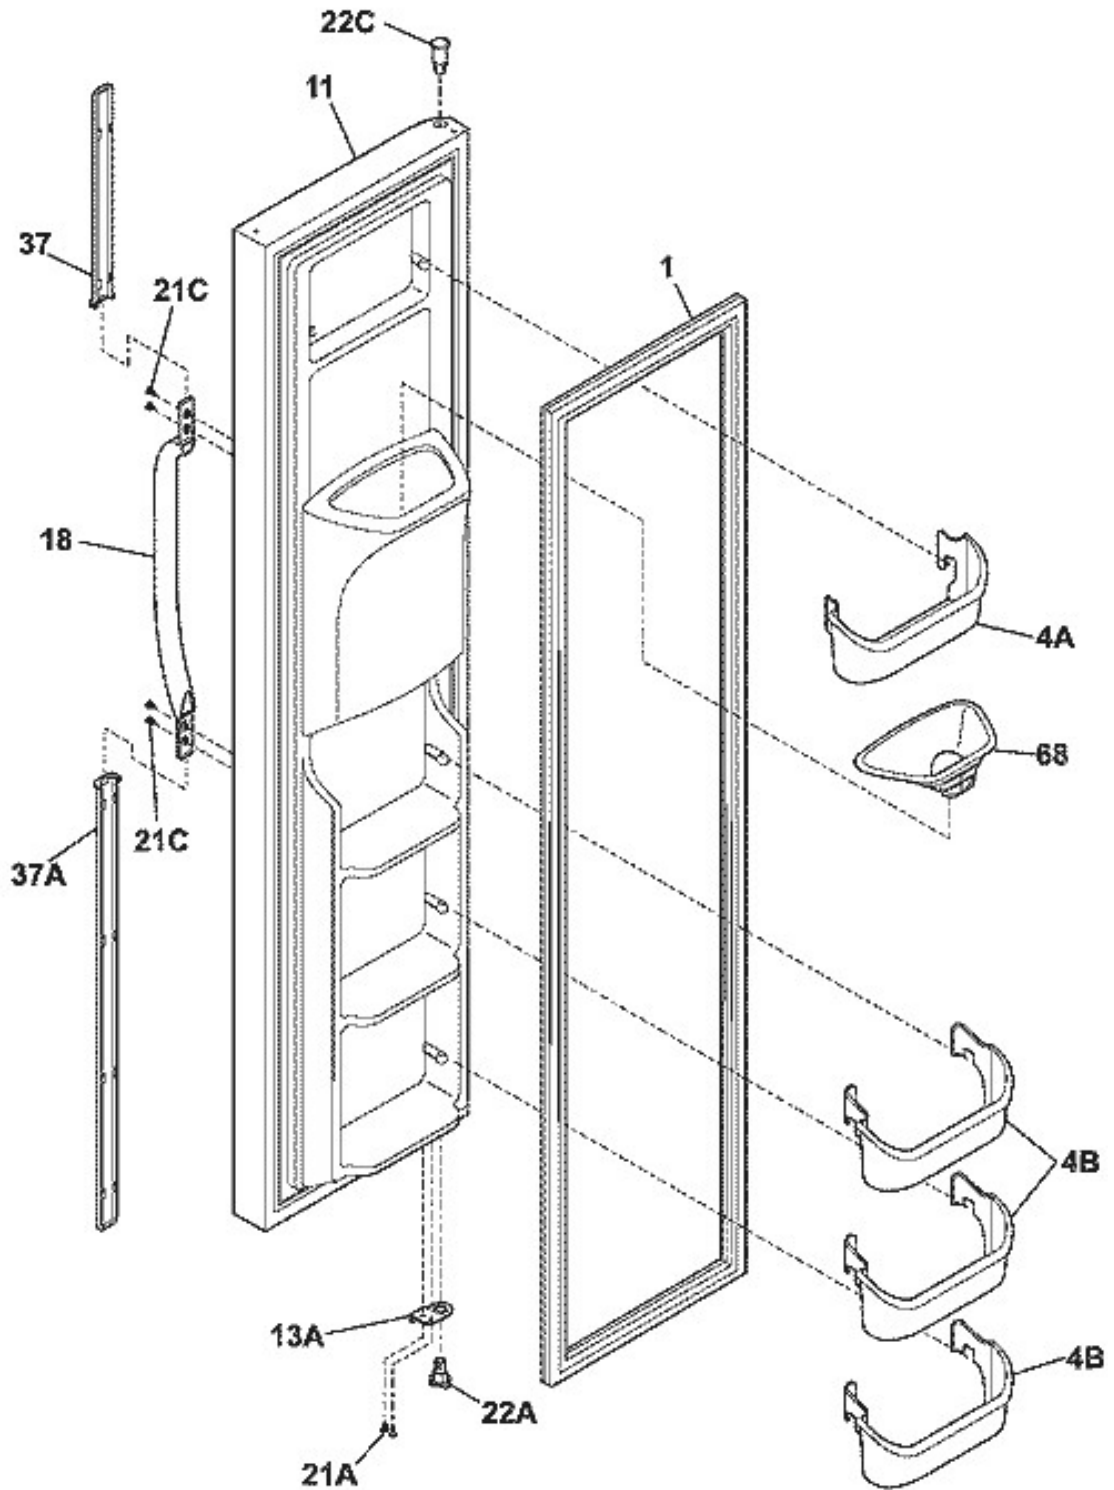

Publication No: 5995500583

WRS26MF5A

FREEZER DOOR