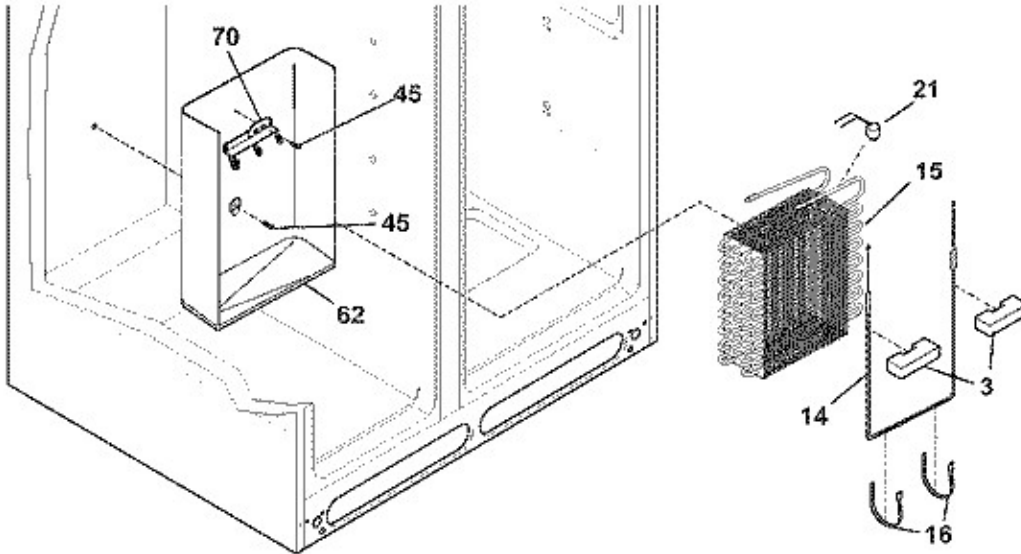

N58CAAAAA10

BENITO JUÁREZ #1500 GPE ZITON, CD. GUADALUPE NUEVO LEÓN TEL: 8183377999 Y 49
HORARIOS: LUNES A VIERNES 8:30 A 6:00 PM Y SÁBADOS DE 8:30 A 2:00 PM

www.denek.com