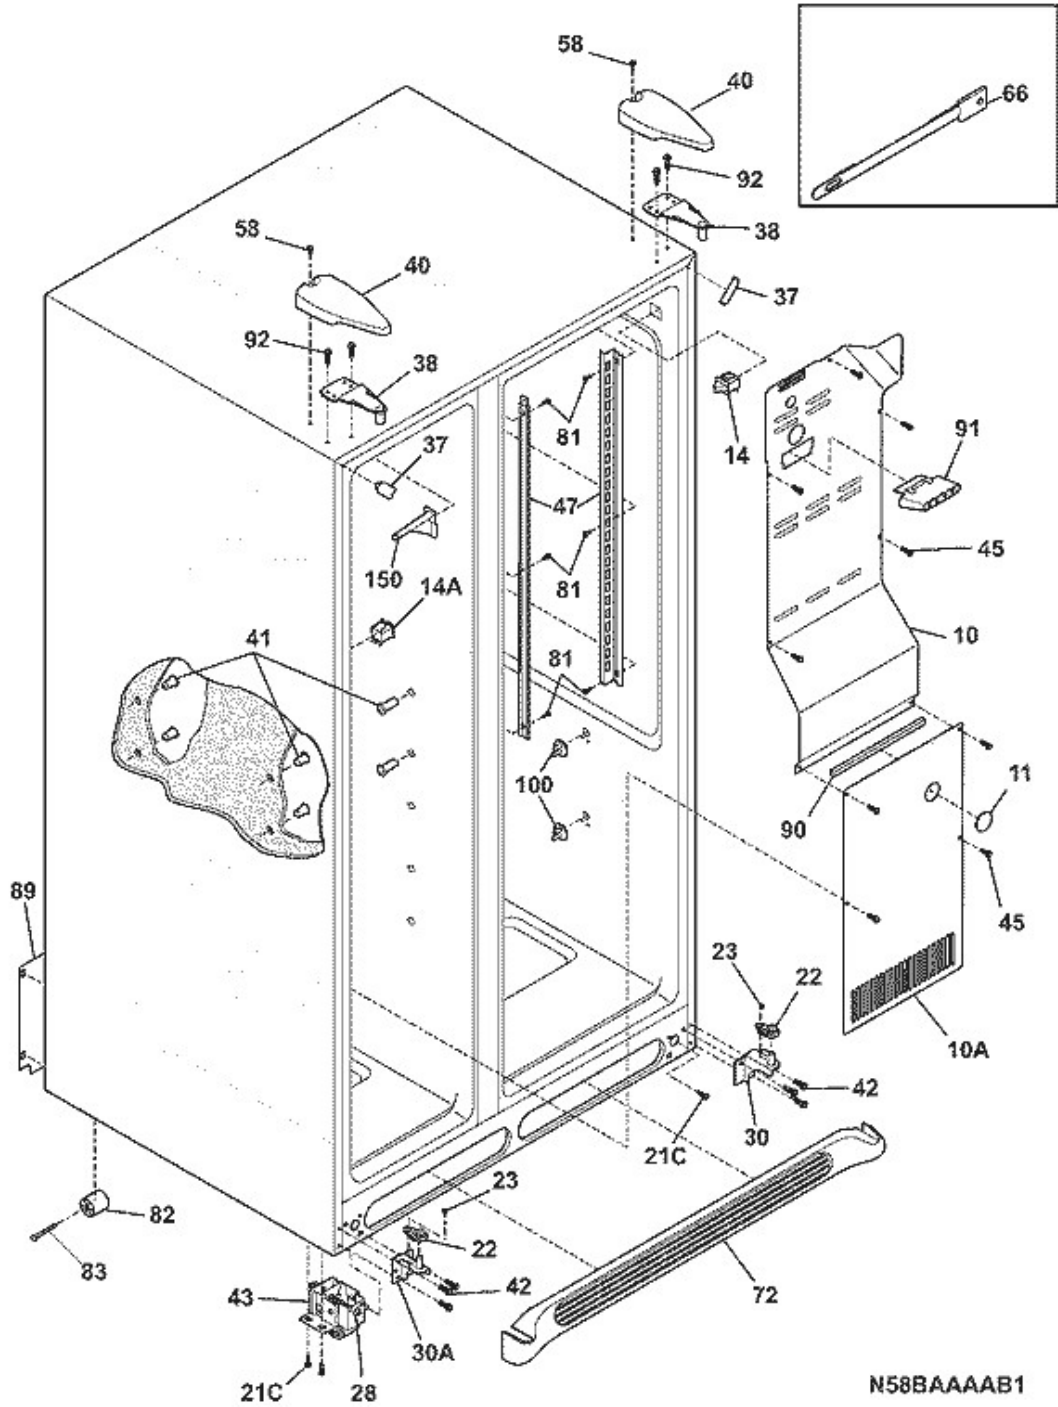

Publication No: 5995500583

WRS26MF5A

CABINET

N58BAAAAB1

09/07

6

REFRIGERADOR WRS26MF5ASW

Guía	Número de parte	Descripción
10	COVER-AIR DUCT	240435912
10A	COVER-EVAP COIL	241719711
11	Plug Button - White	5303208309
14	Light Switch	240505801
14A	Light Switch	241547901
21C	SCREW	218252201
22	Door Closing Cam	240457701
23	SCREW-#10-32 X 3/8	5304520331
28	ROLLER Assembly	5304499445
30	Hinge Kit - Left and Right Hinges	5303918455
30A	Hinge Kit - Left and Right Hinges	5303918455
37	TRIM-CABINET CORNER	242161202
38	Upper Hinge Bracket	240327207
40	Upper Hinge Cover	240327007
41	Shelf Mounting Grommet	241550801
42	Hinge Mounting Hexagonal Screw	240578902
43	ROLLER Assembly	5304499445
45	SCREW	241500303
47	CHANNEL-SHELF Mounting	240349402
58	Pan Head Screw	218781101
66	DAMPER COVER Assembly	5304424968
72	Kickplate Grille	240324411
81	Hex Head Screw	5304455650
82	Rear Roller - Black	5304418225
83	RIVET	5304455655
89	Access Panel	241733902
90	SEAL-COIL COVER	218249808
91	DUCT-ICE MAKER	240380101
92	Hexagonal Screw	241710601
100	Crisper Support - Rear	241993001
100	Crisper Cover Support - Front	241993101
150	GUIDE-CONTROL BULB	240368701