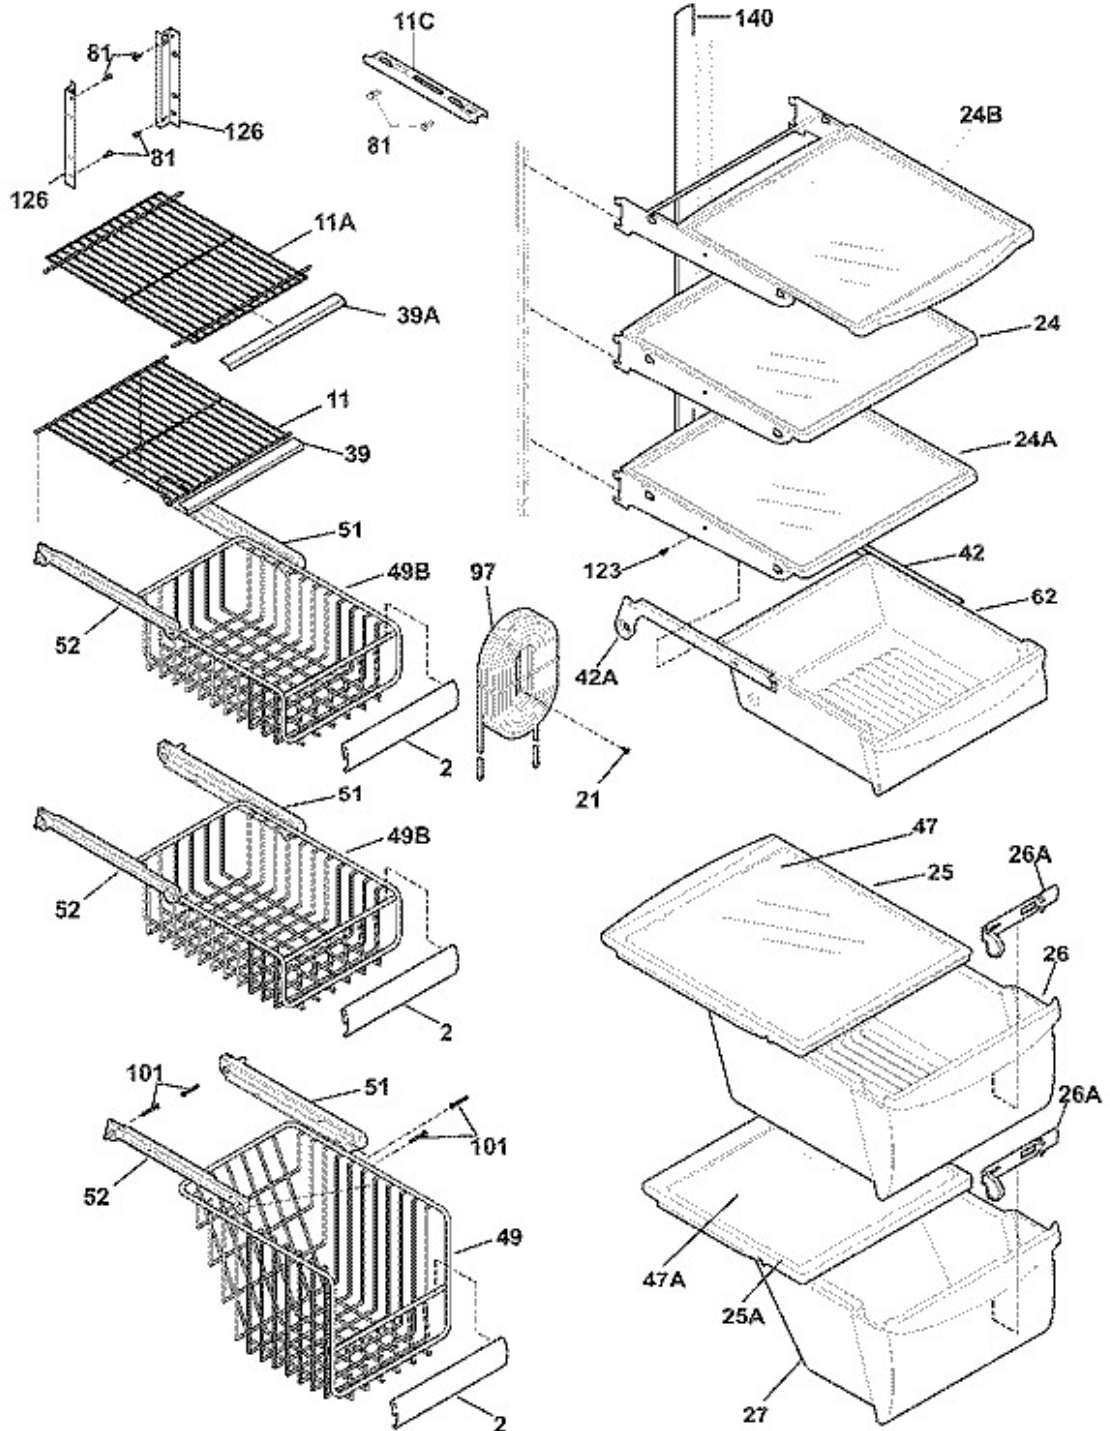

REFRIGERADOR WRS26MF5ASW

Publication No: 5995500583

WRS26MF5A

REFRIGERATOR DOOR

Guía	Número de parte	Descripción
2	Fresh Food Door Gasket - Black	241786005
4	Refrigerator Door Bin	240323001
7	Dairy Door	240326203
13	Door Stop	240581905
15	Display 26 DOOR-COMPLET	241534531
18	Door Handle	218762703
21A	Door Stop Screw	240598402
21C	Pan Head Screw	218781101
22	Hinge Bearing	240328203
22B	Upper Hinge Bearing	240328404
37	Upper Handle Trim	240328404
37A	Lower Handle Trim	5304471621
37A	Handle Trim Snap-In Lock	215782300
49	Door Bin	240356401

N58SBEB16

REFRIGERADOR WRS26MF5ASW

Guía	Número de parte	Descripción
2	TRIM-BASKET	241510604
11	Wire Shelf	241657602
11A	Upper Freezer Fixed Shelf	241657504
11C	Pizza Shelf	240324101
21	SCREW	218843801
24	Spill Safe Shelf	240355270
24A	Spill Safe Glass Shelf	240355203
24B	SHELF	240350122
25	Upper Crisper Drawer Cover - NO Glass	240350702
25A	Crisper Drawer Cover - NO Glass	240350903
26	Refrigerator Crisper Drawer	240351061
26A	Humidity Control Slide	240362201
27	Refrigerator Lower Crisper Drawer	240351240
39	Shelf Trim	240430706
39A	Shelf Trim	240430706
42	Meat Drawer Rail - Right Side	240356501
42A	Meat Pan Rail Block - Left Side	240356501
42A	Meat Pan Rail Spring	240350001
42A	Meat Pan Rail - Left Side - White	240349701
47	Crisper Glass Insert	240350649
47A	Pan Cover Insert	240350603
49	BASKET	240530402
49B	BASKET-SLIDING	240530502
51	Basket Hanger - Right Side	240343002
52	Basket Hanger - Left Side	240343102
62	Meat Pan	240342805
81	Hex Head Screw	5304455650
97	WATER TANK	240545307
101	Screw - Hex Washer Head	218493101
123	Screw	215005101
126	Channel, auger Mounting ,LH	241674401
126	Channel, auger Mounting ,RH	241674402
140	CHANNEL	240430501