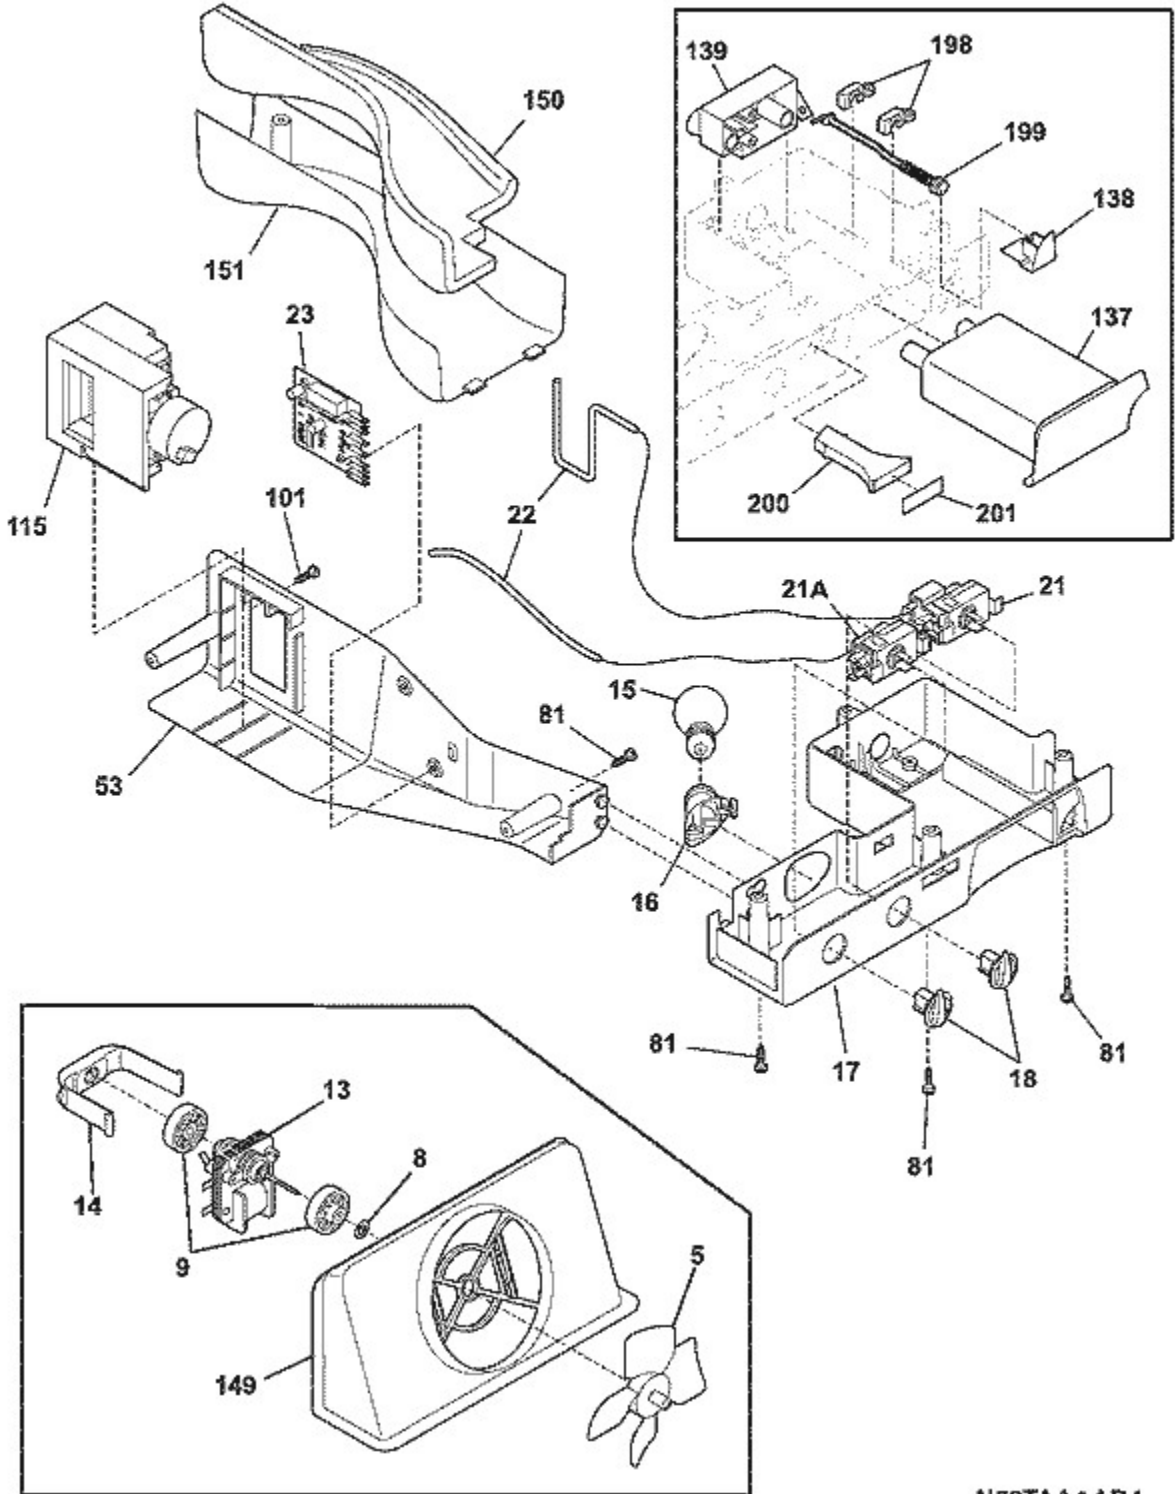

Publication No: 5995500583

WRS26MF5A

CONTROLS

N58TAAAAB4