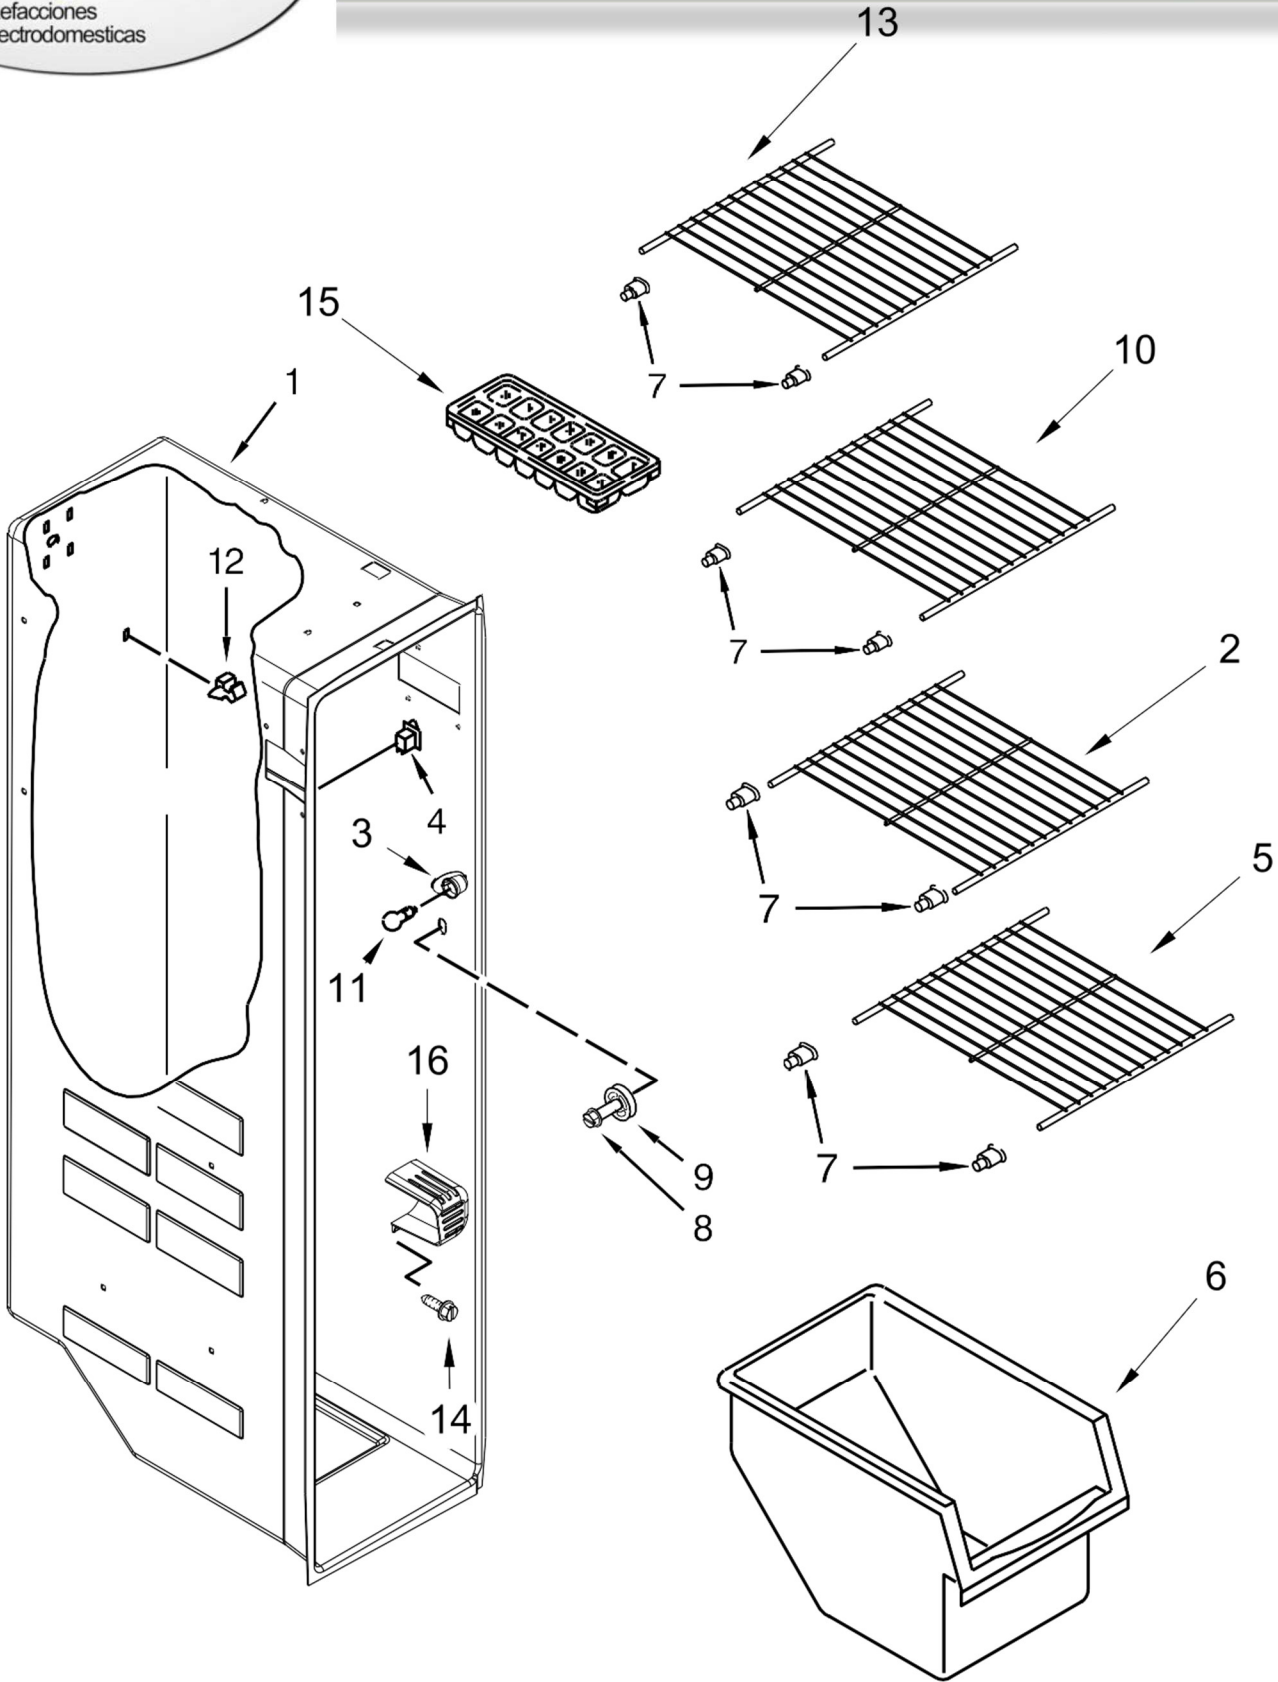

REFRIGERADOR WRS312SNH

Distribuidor Autorizado

SurteRápido.com

Venta de Refacciones
Electrodomesticas

REFRIGERADOR WRS312SNH

<u>Illus.</u> <u>No.</u>	<u>Part No.</u>	<u>Description</u>
1		Liner (Not A Serviceable Part)
2	W10318953	Shelf, Wire
3	2155597	Socket, Light
4	1115373	Switch, Rocker Arm (Freezer)
5	W10318952	Shelf, Wire

<u>Illus.</u> <u>No.</u>	<u>Part No.</u>	<u>Description</u>
6	2309758	Bin, Freezer
7	W10130299	Cup, Shelf
8	W10191954	Screw
9	2196208	Assembly, Stud
10	W10318960	Shelf, Wire (Short)
11	W10805744	Lamp, LED
12	2315163	Clip, Air Duct

<u>Illus.</u> <u>No.</u>	<u>Part No.</u>	<u>Description</u>
13	W10318949	Shelf, Wire
14	3400893	Screw
15	841180	Tray, Ice Cube
16	2212340	Cover, Light Lens