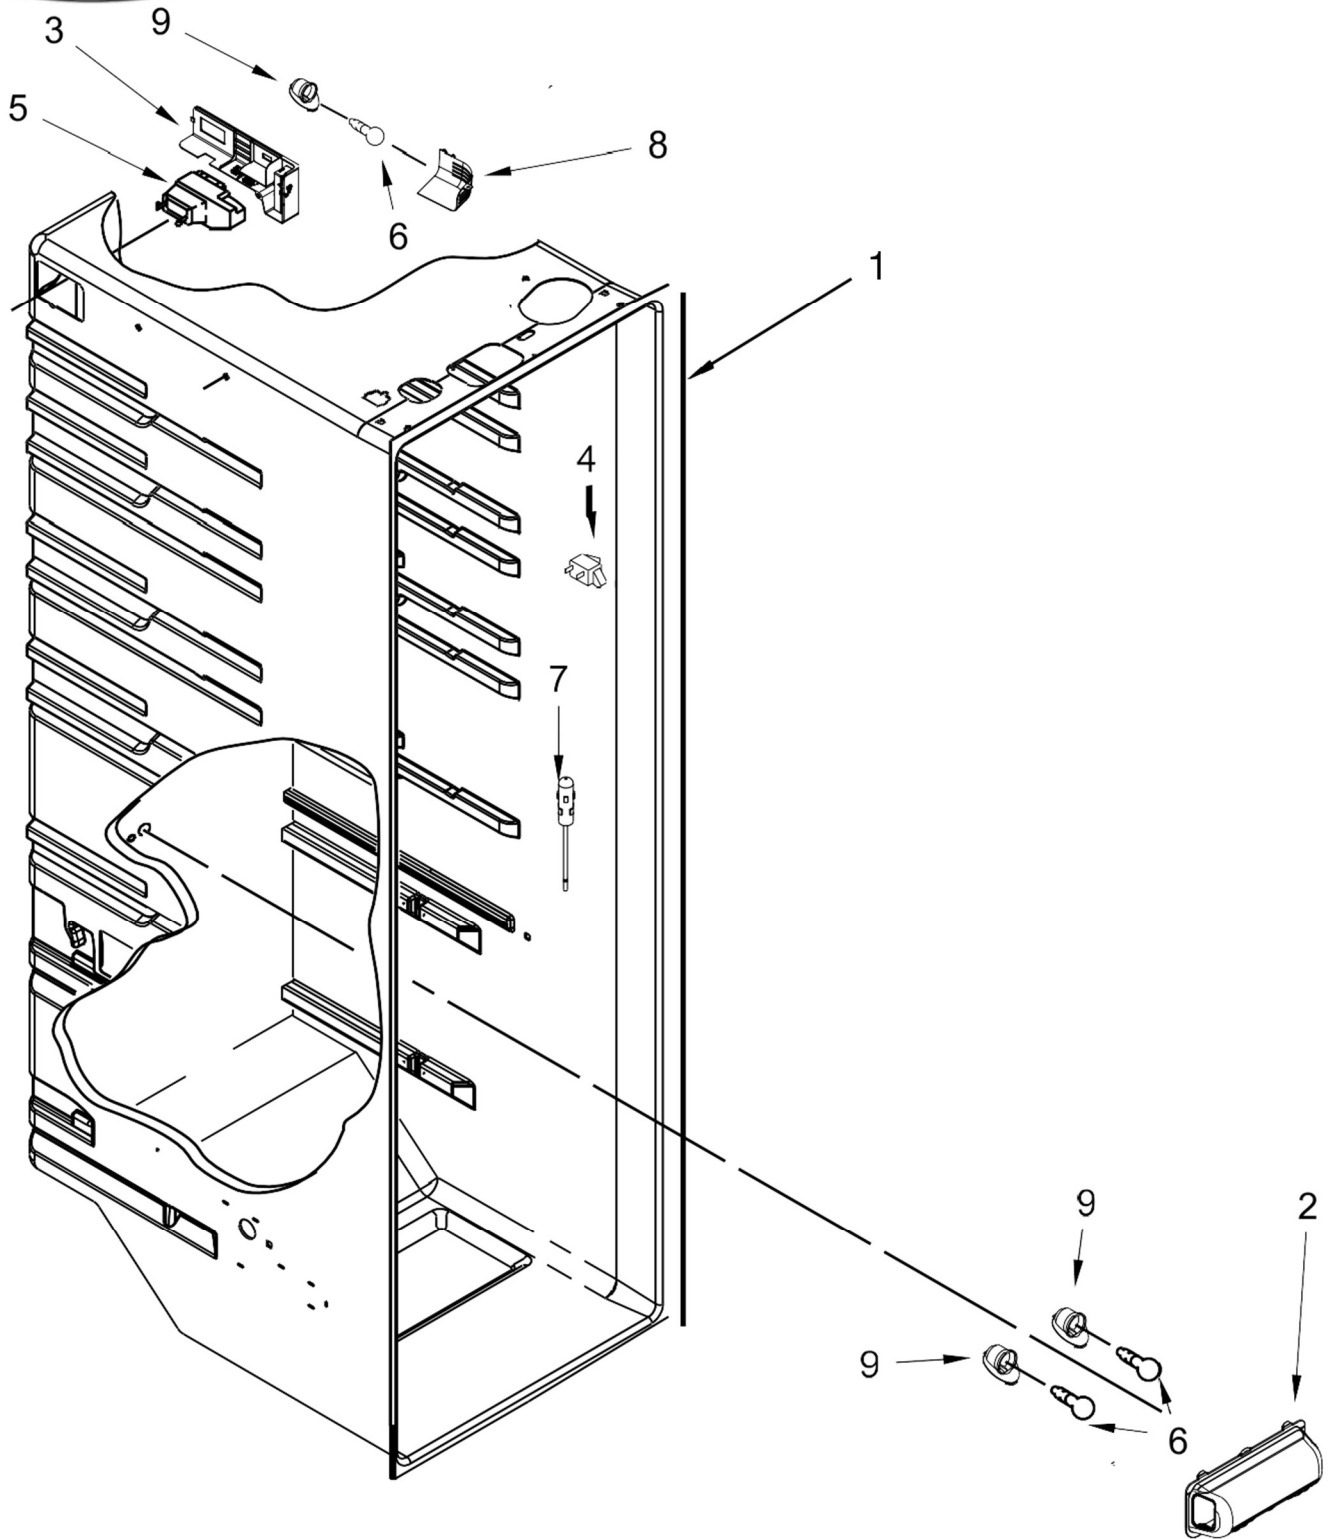

Distribuidor Autorizado

SurteRápido.com

Venta de Refacciones
Electrodomesticas

REFRIGERADOR WRS312SNH