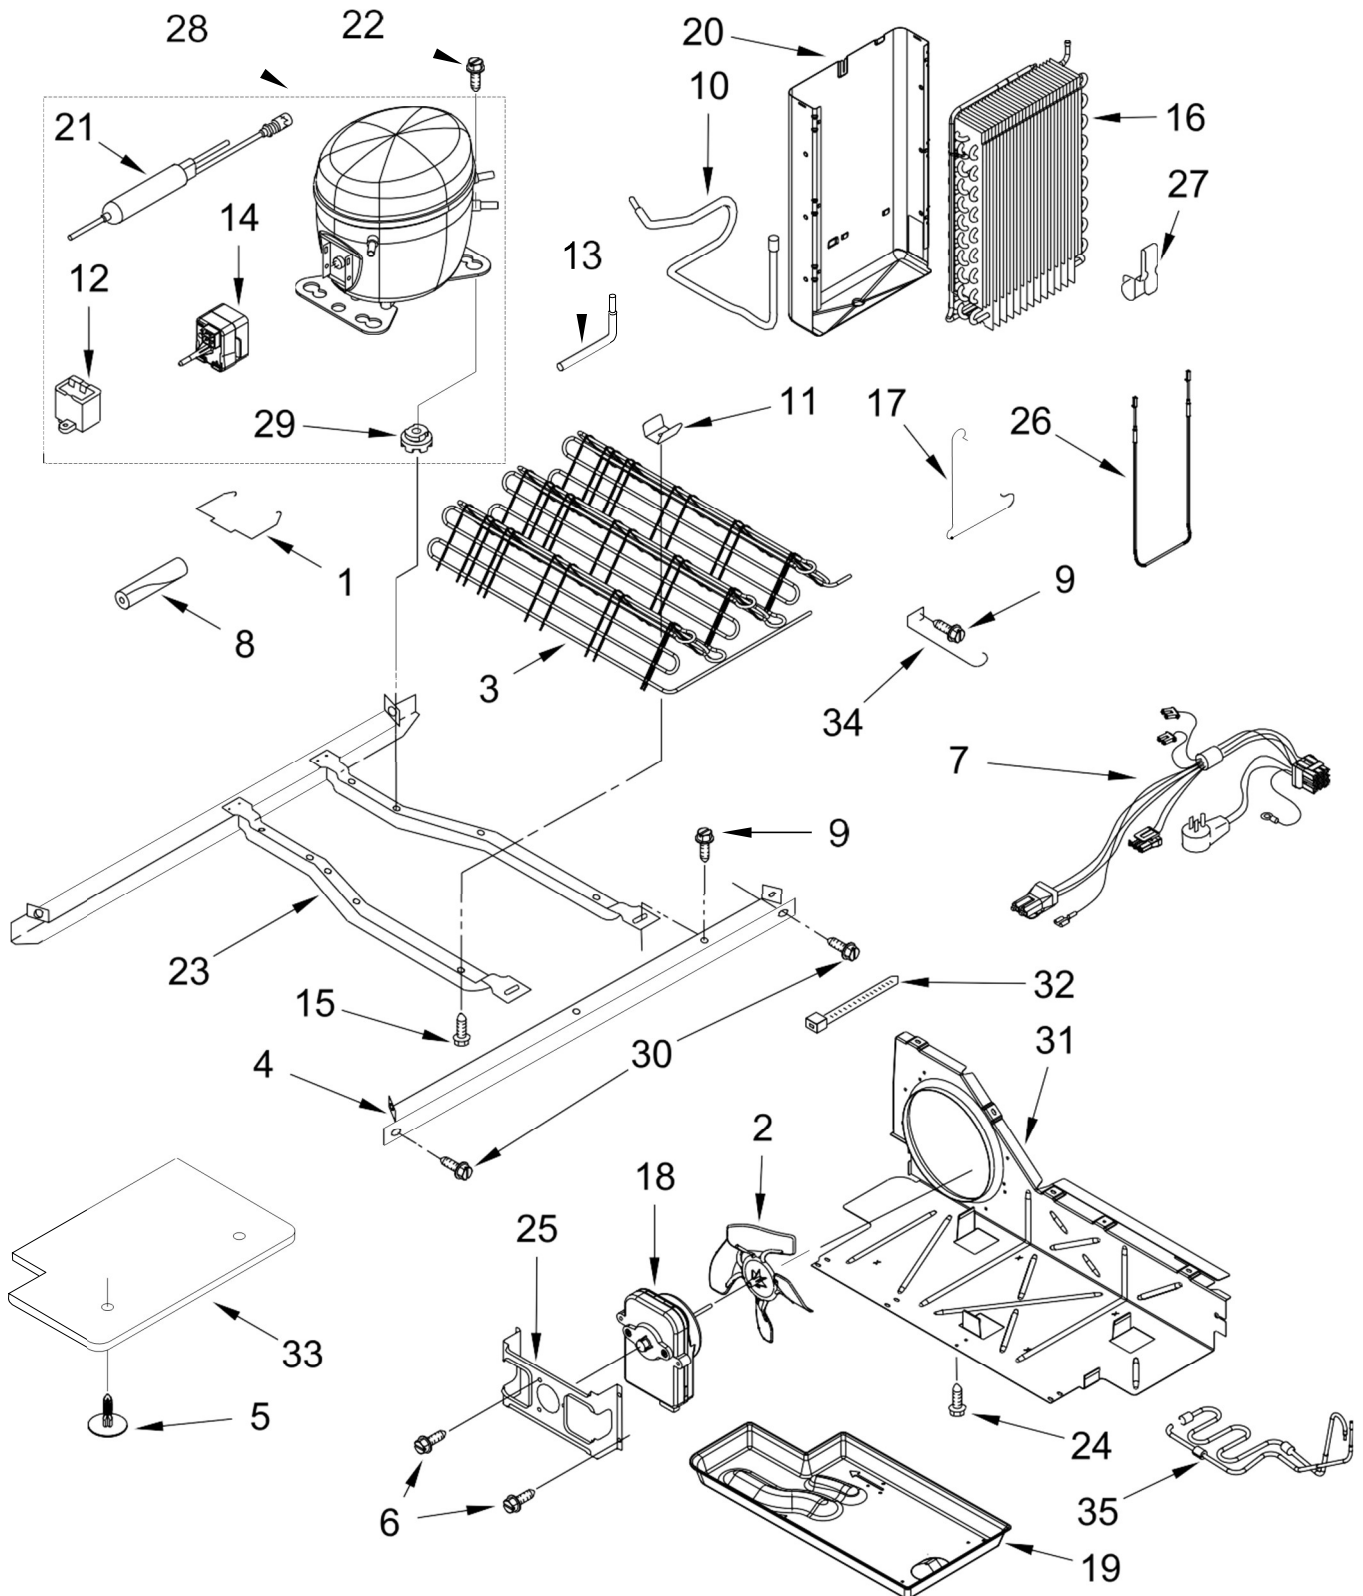

REFRIGERADOR WRS312SNHW00