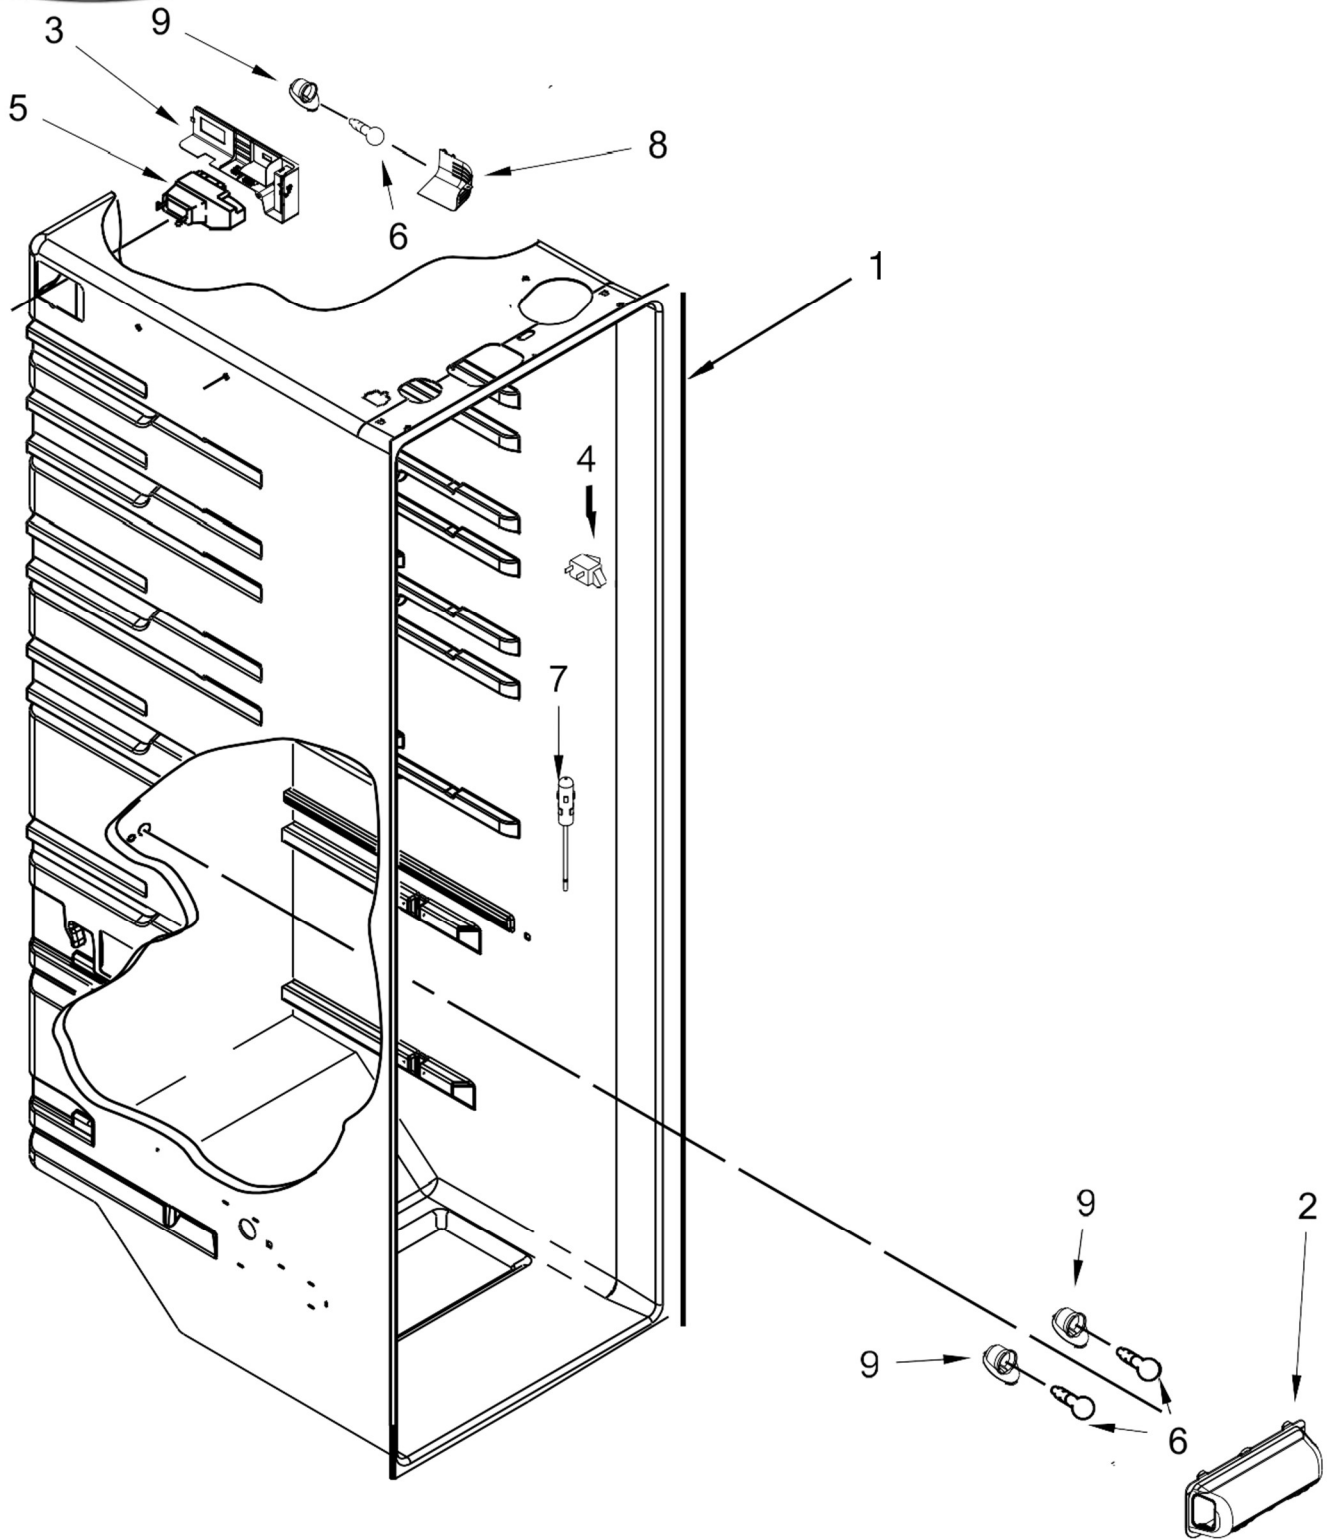

REFRIGERADOR WRS312SNHW00

<u>Illus. No.</u>	<u>Part No.</u>	<u>Description</u>
1		Literature Parts
	W11105301	Use and Care Guide
	W10714502	Tech Sheet
	W11090503	Energy Guide
2		Assembly, Roller
	W10304660	Left Hand
	W10304659	Right Hand
3	W10141645	Screw
4	2150304	Roller
5	2262072	Axle, Roller
6	2155013	Clip, Grille
7	W11036715	Plate, Screw (Refrigerator)
	W10904380	Plate, Screw (Freezer)
8	W11087168	Clip, Roller

<u>Illus. No.</u>	<u>Part No.</u>	<u>Description</u>
9		Hinge, Top
	W10922200	White (Refrigerator)
	W10922201	White (Freezer)
	W10922216	Black (Refrigerator)
	W10922217	Black (Freezer)
	W10900868	Grey (Refrigerator)
	W10900869	Grey (Freezer)
10	W11095731	Closer, Door (Freezer)
11	488500	Screw
12	W10142234	Screw
13	W11093938	Assembly, Bottom Hinge (Freezer)
14	3400113	Screw
15	2152958	Screw
16		Filler, Wrapper
	W10283959	White
	W10283960	Black
	W10283961	Grey

<u>Illus. No.</u>	<u>Part No.</u>	<u>Description</u>
17		Grille
	W10920729	White
	W10920726	Black
	W10907263	Grey
18	W10308750	Screw (White)
	W10308751	Screw (Black)
19		Cabinet (Not A Servicable Part)
20	W10905504	Closer, Lower Cam Door (Refrigerator)
21	489464	Screw
22	2304888	Fitting, Drain
23	W10153550	Extension, Drain Fitting
24	W10898351	Cover, Unit
25	W11097327	Assembly, Bottom Hinge (Refrigerator)
26	549193	Clamp, Power Cord

Distribuidor Autorizado

SurteRápido.com

Venta de Refacciones
Electrodomesticas

REFRIGERADOR WRS312SNHW00