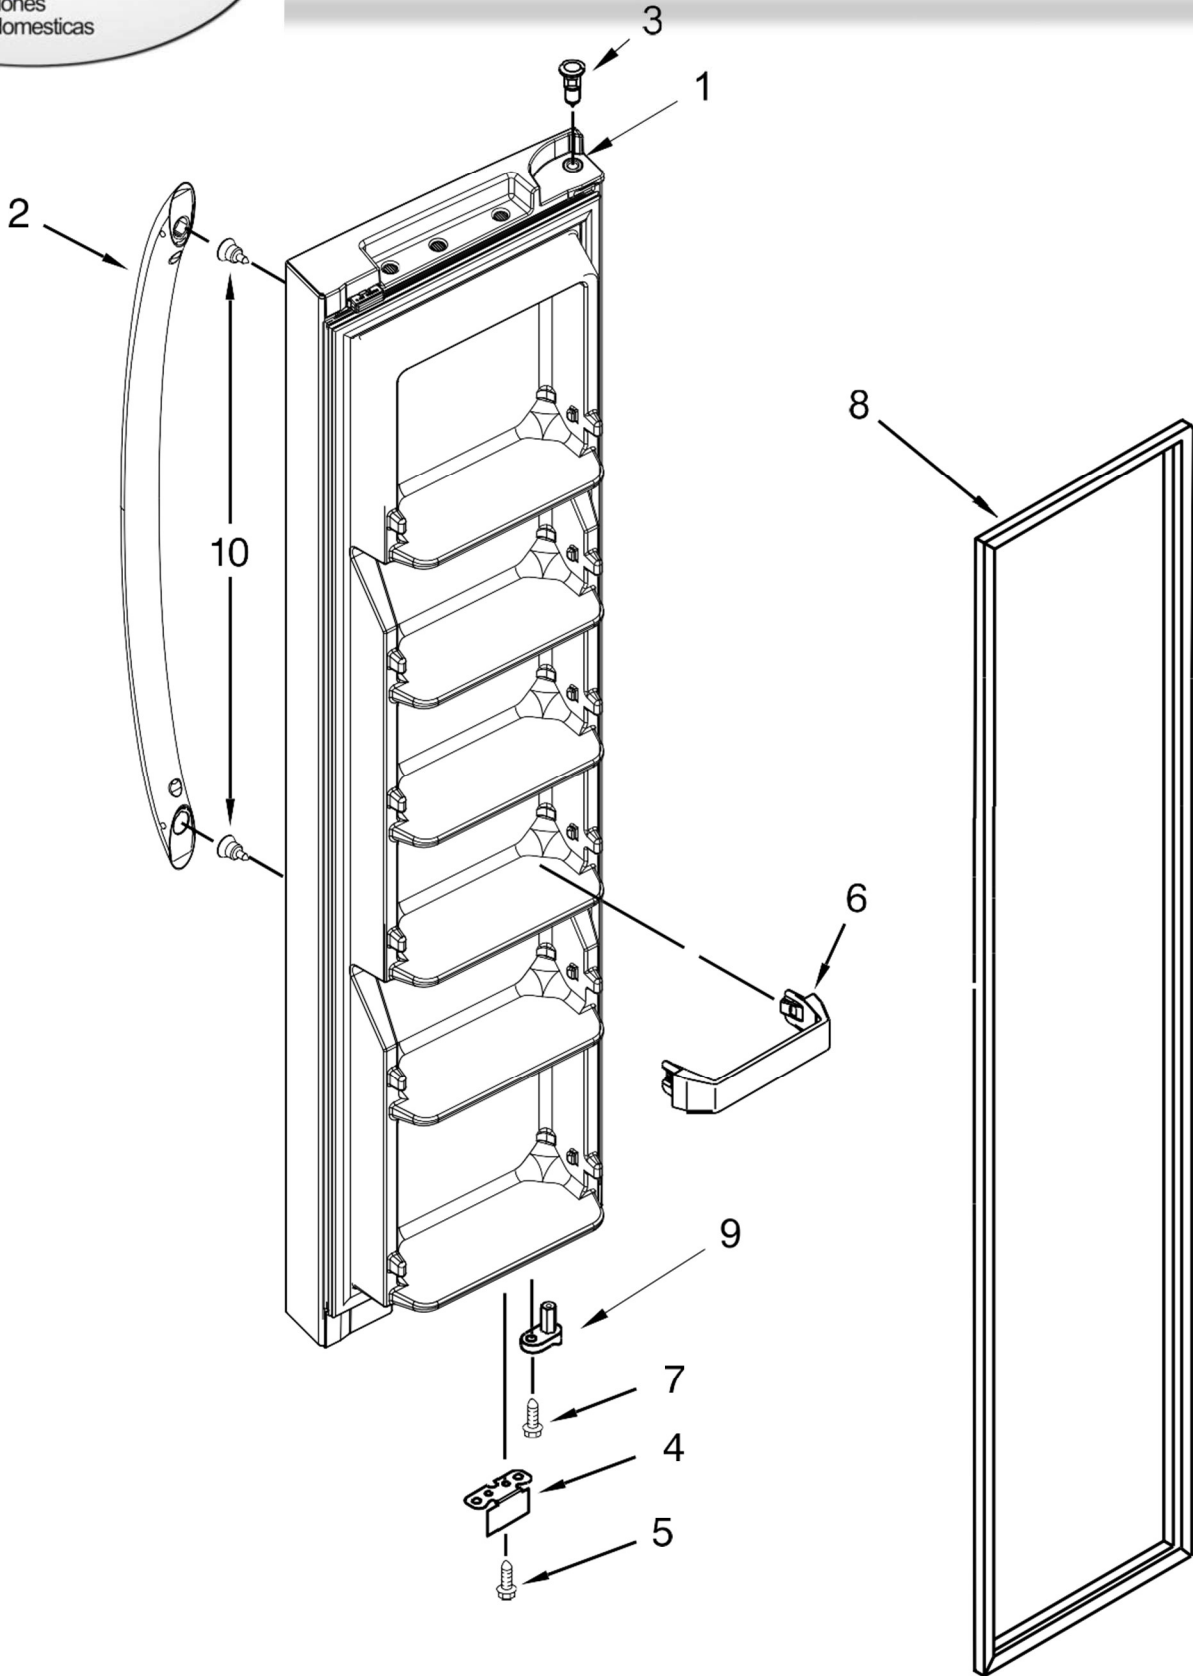

REFRIGERADOR WRS312SNHW00

REFRIGERADOR WRS312SNHW00

<u>Illus. No.</u>	<u>Part No.</u>	<u>Description</u>
1		Door, Freezer (Includes item 8)
	W11023799	White
	W10898296	Black
	W10905818	Stainless
2		Handle
	W11045527	White
	W11045528	Black
	W11045530	Stainless

<u>Illus. No.</u>	<u>Part No.</u>	<u>Description</u>
3	2200087	Thimble
4		Bracket, Door Stop
	W10900531	Black
5	W10296816	Screw
6	2309717	Trim, Door
7	W10296804	Screw

<u>Illus. No.</u>	<u>Part No.</u>	<u>Description</u>
		Gasket, Door
	W10911504	Black
	W10911461	Grey
9	W10900532	Thimble, Cam
10	W10170540	Screw