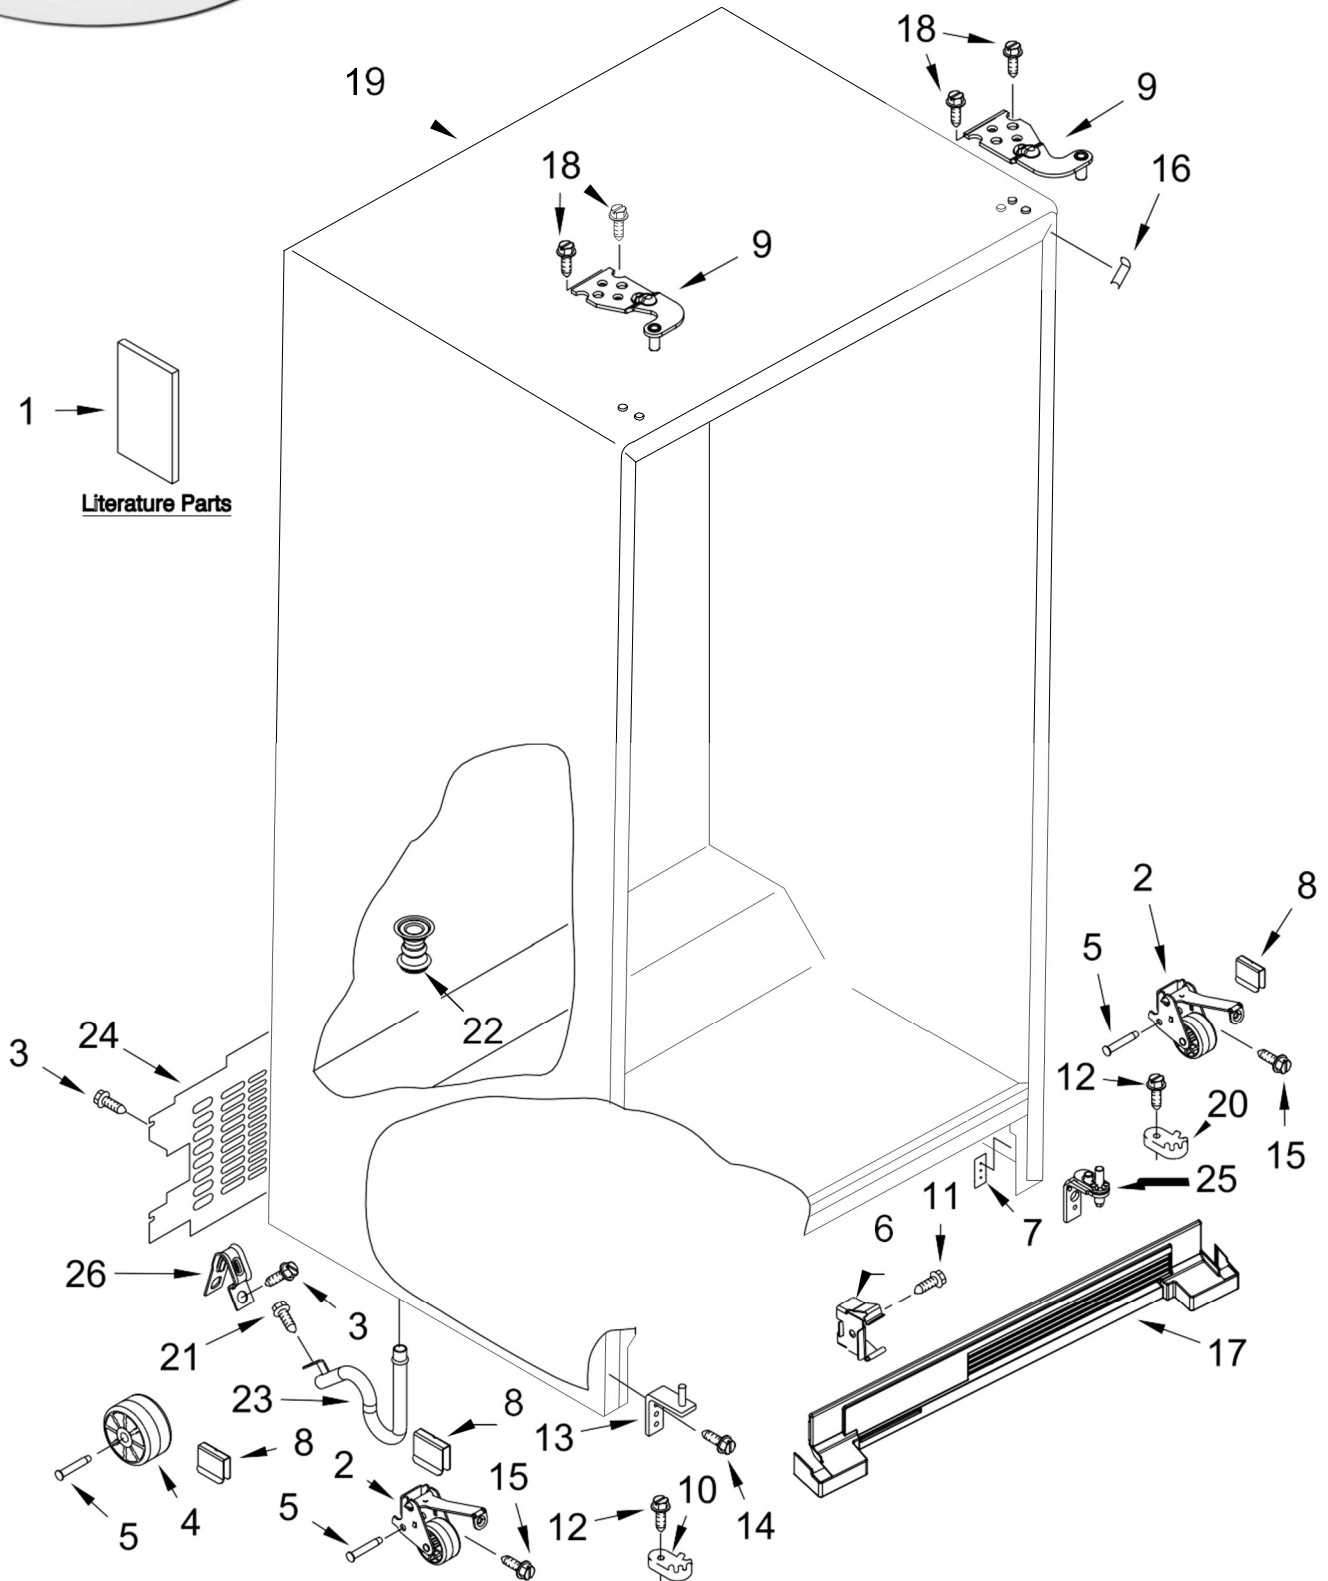

SIDE BY SIDE REFRIGERATOR

MODELS:

WRS312SNHW00 (White)

WRS312SNHB00 (Black)

WRS312SNHM00 (Stainless Steel)

REFRIGERADOR WRS312SNHW00

REFRIGERADOR WRS312SNHW00

<u>Illus. No.</u>	<u>Part No.</u>	<u>Description</u>
1		Literature Parts
	W11105301	Use and Care Guide
	W10714502	Tech Sheet
	W11090503	Energy Guide
2		Assembly, Roller
	W10304660	Left Hand
	W10304659	Right Hand
3	W10141645	Screw
4	2150304	Roller
5	2262072	Axle, Roller
6	2155013	Clip, Grille
7	W11036715	Plate, Screw (Refrigerator)
	W10904380	Plate, Screw (Freezer)
8	W11087168	Clip, Roller

<u>Illus. No.</u>	<u>Part No.</u>	<u>Description</u>
9		Hinge, Top
	W10922200	White (Refrigerator)
	W10922201	White (Freezer)
	W10922216	Black (Refrigerator)
	W10922217	Black (Freezer)
	W10900868	Grey (Refrigerator)
	W10900869	Grey (Freezer)
10	W11095731	Closer, Door (Freezer)
11	488500	Screw
12	W10142234	Screw
13	W11093938	Assembly, Bottom Hinge (Freezer)
14	3400113	Screw
15	2152958	Screw
16		Filler, Wrapper
	W10283959	White
	W10283960	Black
	W10283961	Grey