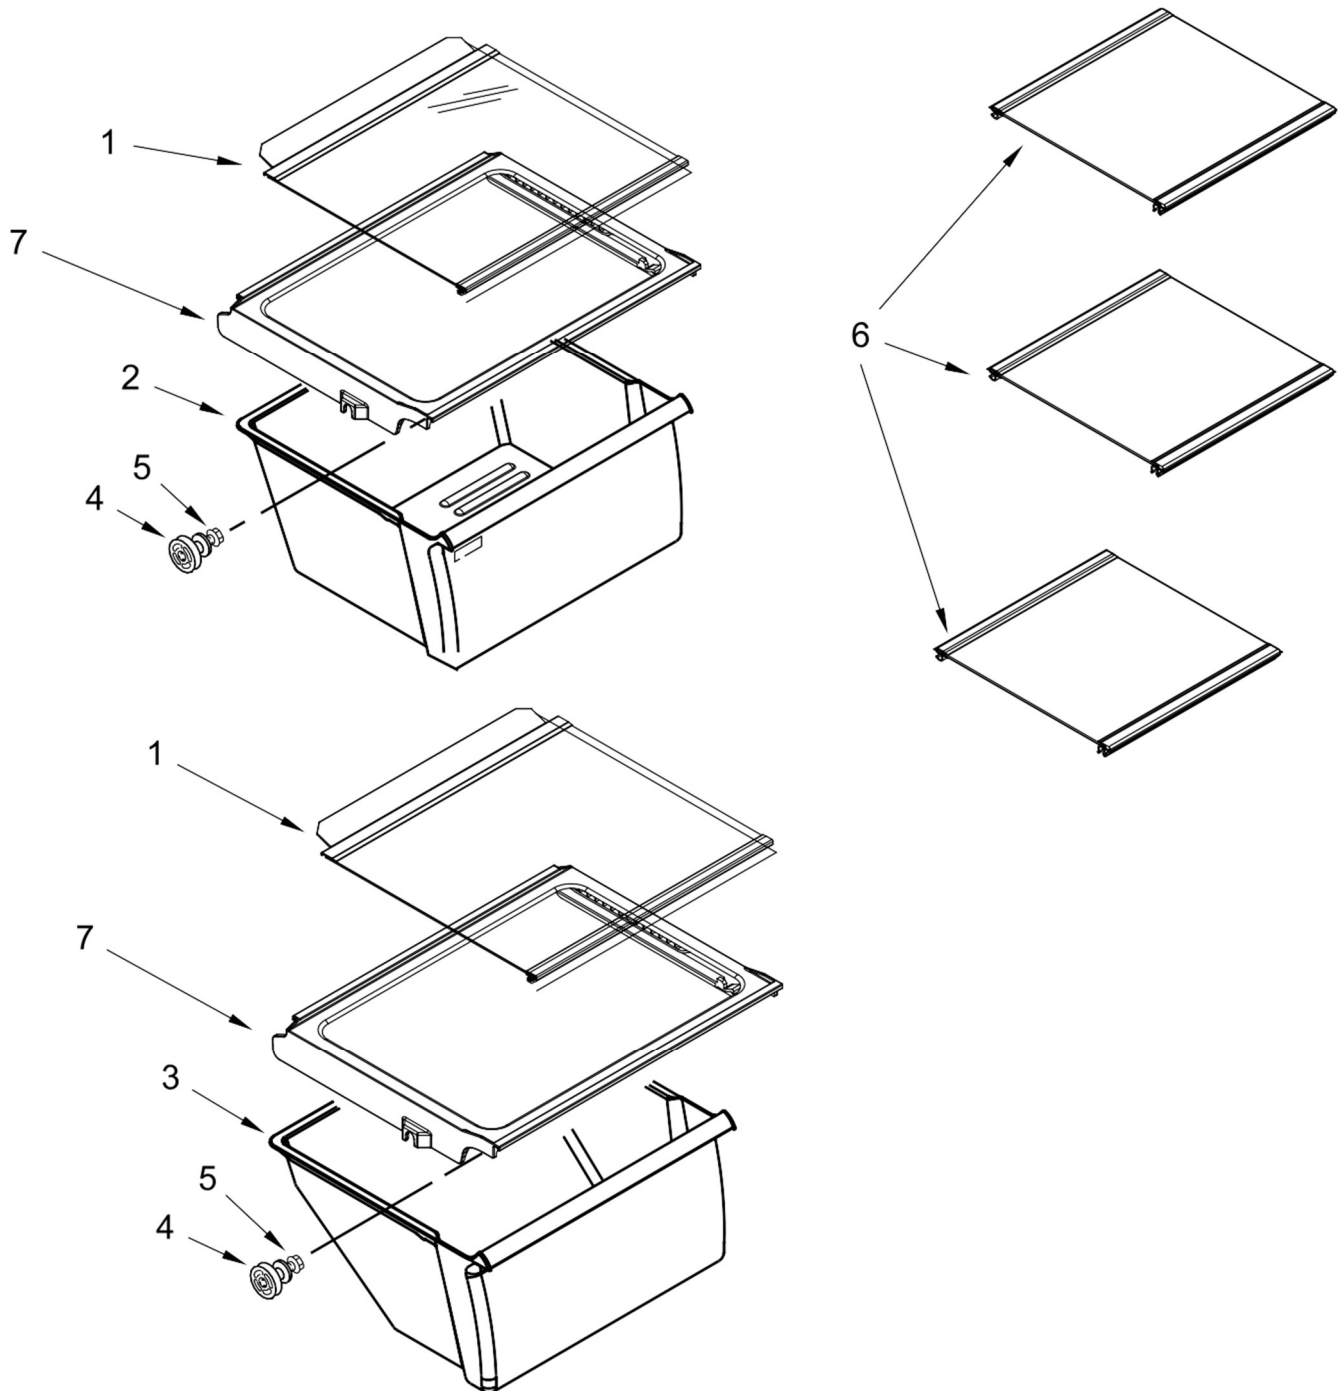

Distribuidor Autorizado

SurteRápido.com

Venta de Refacciones
Electrodomesticas

REFRIGERADOR WRS315SNH

<u>Illus.</u> <u>No.</u>	<u>Part No.</u>	<u>Description</u>	<u>Illus.</u> <u>No.</u>	<u>Part No.</u>	<u>Description</u>	<u>Illus.</u> <u>No.</u>	<u>Part No.</u>	<u>Description</u>
1		Liner (Not A Serviceable Part)	4	1118894	Switch, Rocker Arm	8	W10900030	Cover, Light
2	W10166130	Lens, Light (Includes Gasket)	5	W11162983	Diffuser, Air	9	W10134764	Socket, Light
3	W11026013	Assembly, Control Box (Includes Electronic Control)	6	W11125625	Lamp, LED			
			7	W10384183	Thermistor			

REFRIGERADOR WRS315SNH