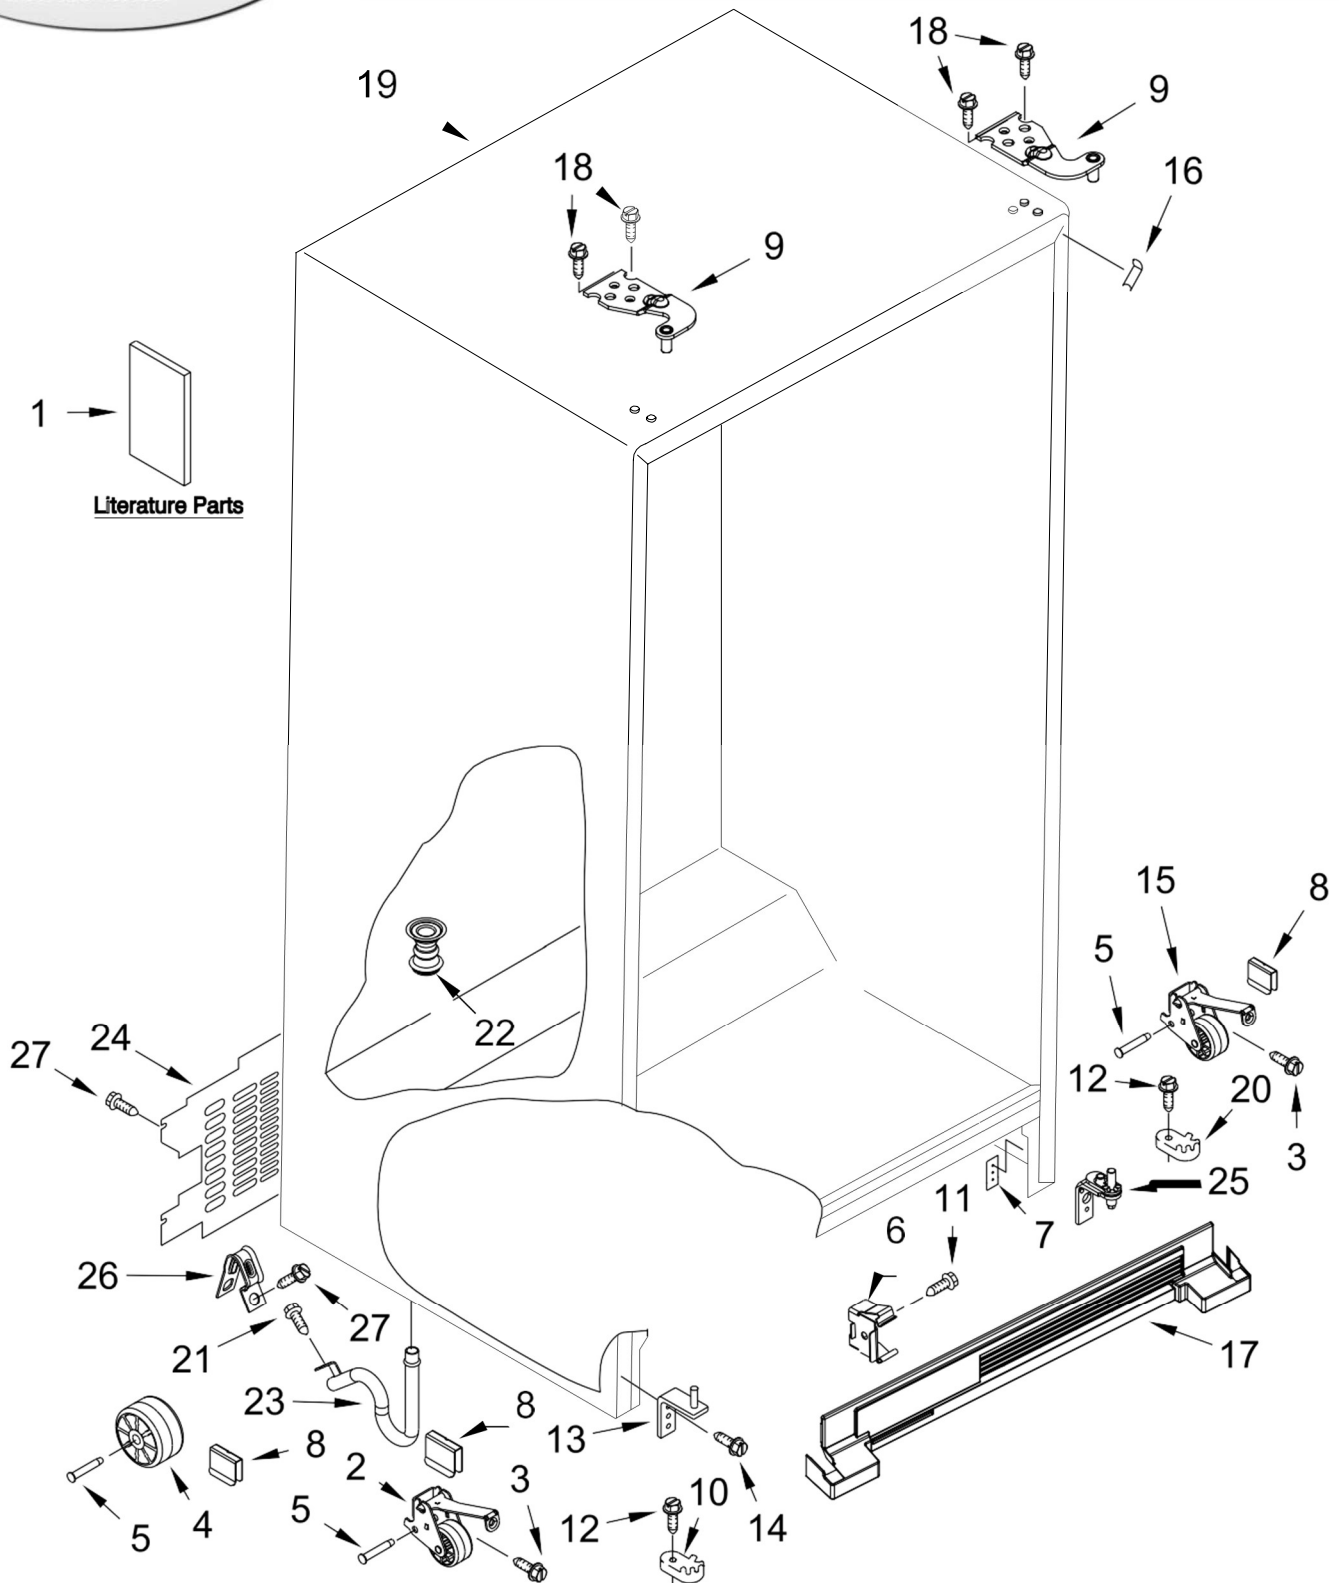

SIDE BY SIDE REFRIGERATOR

MODELS:

WRS315SNHW01 (White)

WRS315SNHB01 (Black)

WRS315SNHM01 (Stainless)

REFRIGERADOR WRS315SNH

REFRIGERADOR WRS315SNH

<u>Illus. No.</u>	<u>Part No.</u>	<u>Description</u>
1		Literature Parts
	W11105301	Use and Care Guide
	W11125067	Tech Sheet
	W11090524	Energy Guide
2	Assembly, RollerW10304660	Left Hand
3	2152958	Screw
4	2150304	Roller
5	2262072	Axle, Roller
6	2155013	Clip, Grille
7	W11036715	Plate, Screw (Refrigerator)
	W10904380	Plate, Screw (Freezer)
8	W11087168	Clip, Roller

<u>Illus. No.</u>	<u>Part No.</u>	<u>Description</u>
9		Hinge, Top
	W10922200	White (Refrigerator)
	W10922201	White (Freezer)
	W10922216	Black (Refrigerator)
	W10922217	Black (Freezer)
	W10900868	Grey (Refrigerator)
	W10900869	Grey (Freezer)
10	W11095731	Closer, Door (Freezer)
11	488500	Screw
12	W10142234	Screw
13	W11093938	Assembly, Bottom Hinge (Freezer)
14	3400113	Screw
15		Assembly, Roller
	W10304659	Right Hand
16		Filler, Wrapper
	W11189128	White
	W11189127	Black
	W11189126	Grey