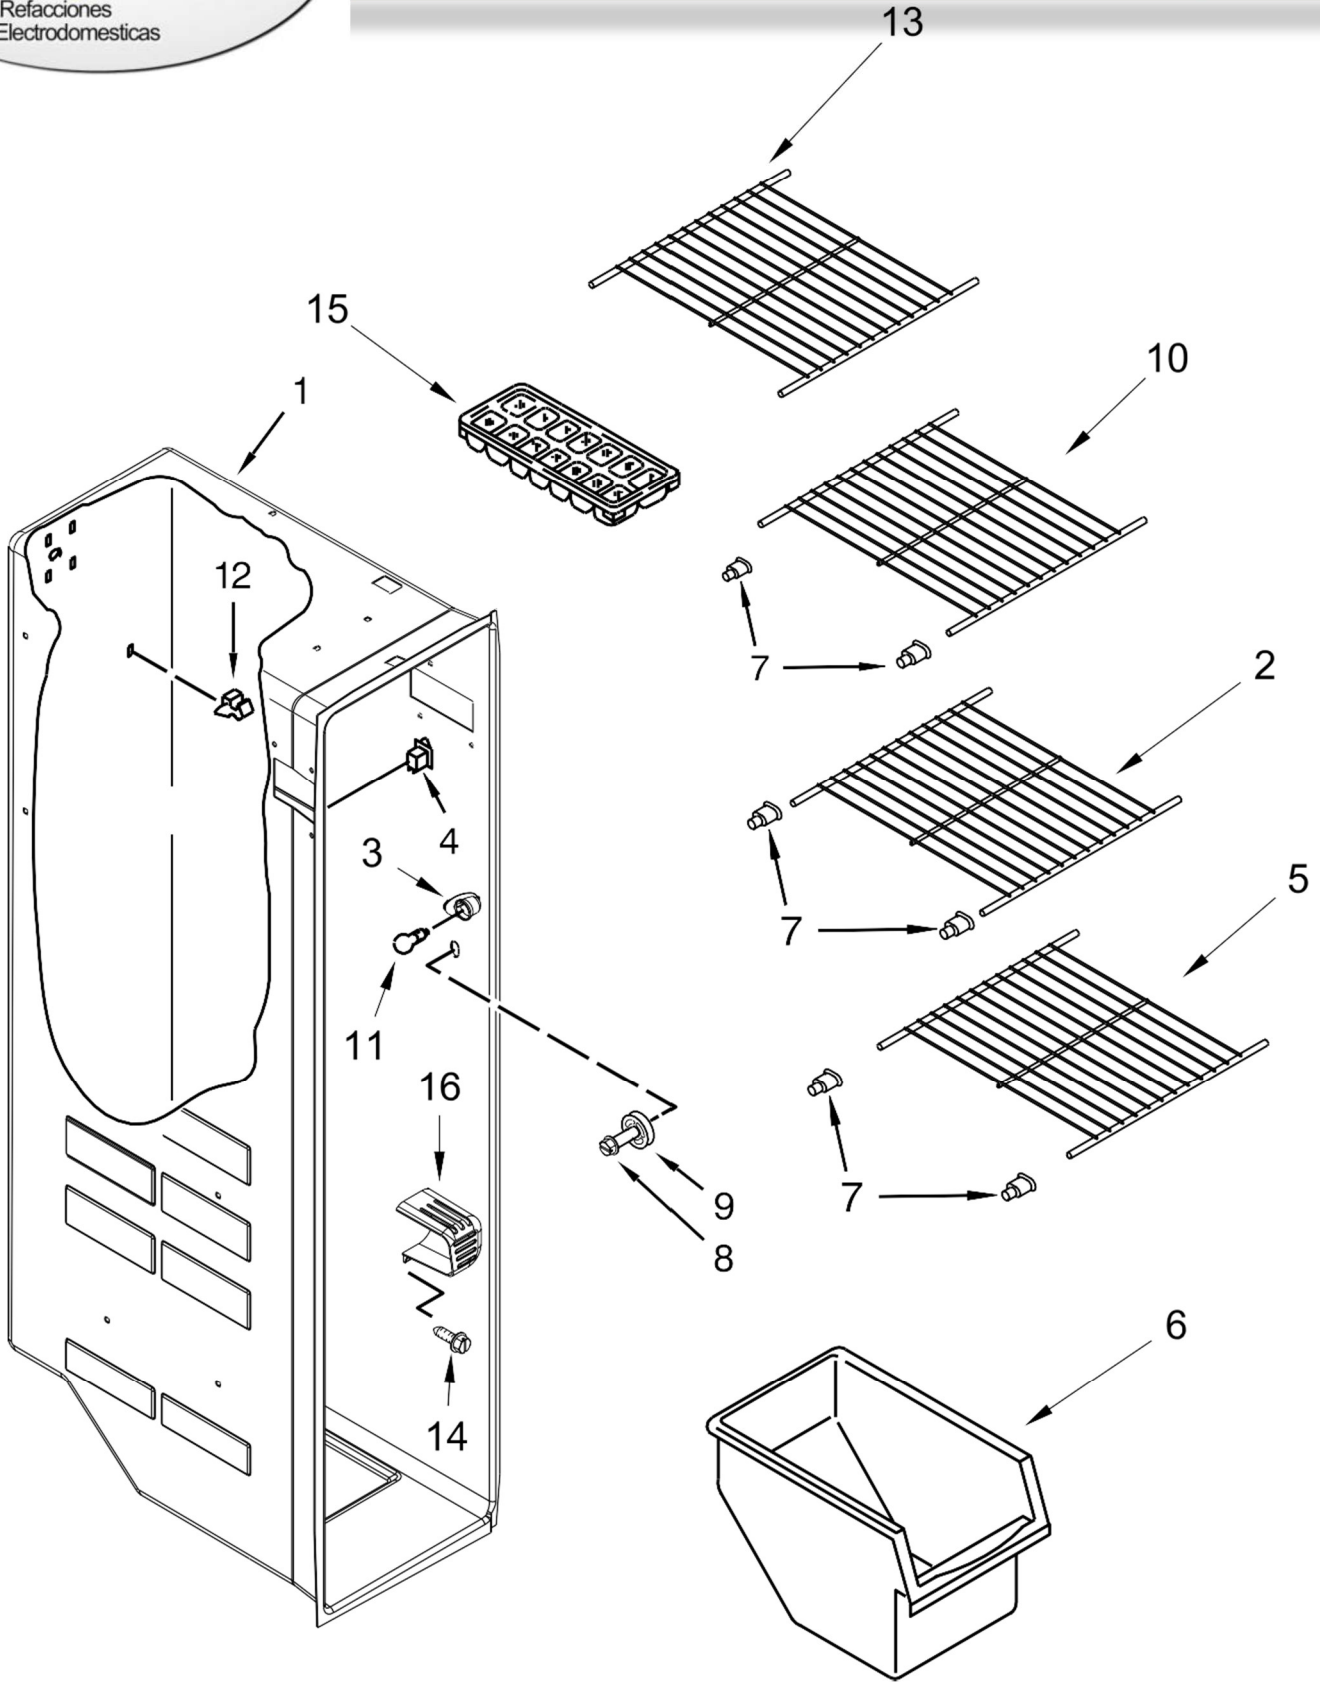

Illus.

No. Part No. Description

- 4 W10173126 Assembly, Shelf Stud
- 5 W10191954 Screw

Illus.

No. Part No. Description

- 6 W11135529 Assembly, Shelf
- 7 W10904001 Holder, Pan

REFRIGERADOR WRS315SNH

REFRIGERADOR WRS315SNH

<u>Illus. No.</u>	<u>Part No.</u>	<u>Description</u>
1		Liner (Not A Serviceable Part)
2	W10318948	Shelf, Wire
3	2155597	Socket, Light
4	W10460893	Screw

<u>Illus. No.</u>	<u>Part No.</u>	<u>Description</u>
5	W10318947	Shelf, Wire
6	2309757	Bin, Freezer
7	W10130299	Cup, Shelf
8	W10191954	Screw
9	2196208	Assembly, Stud
10	W10318961	Shelf, Wire