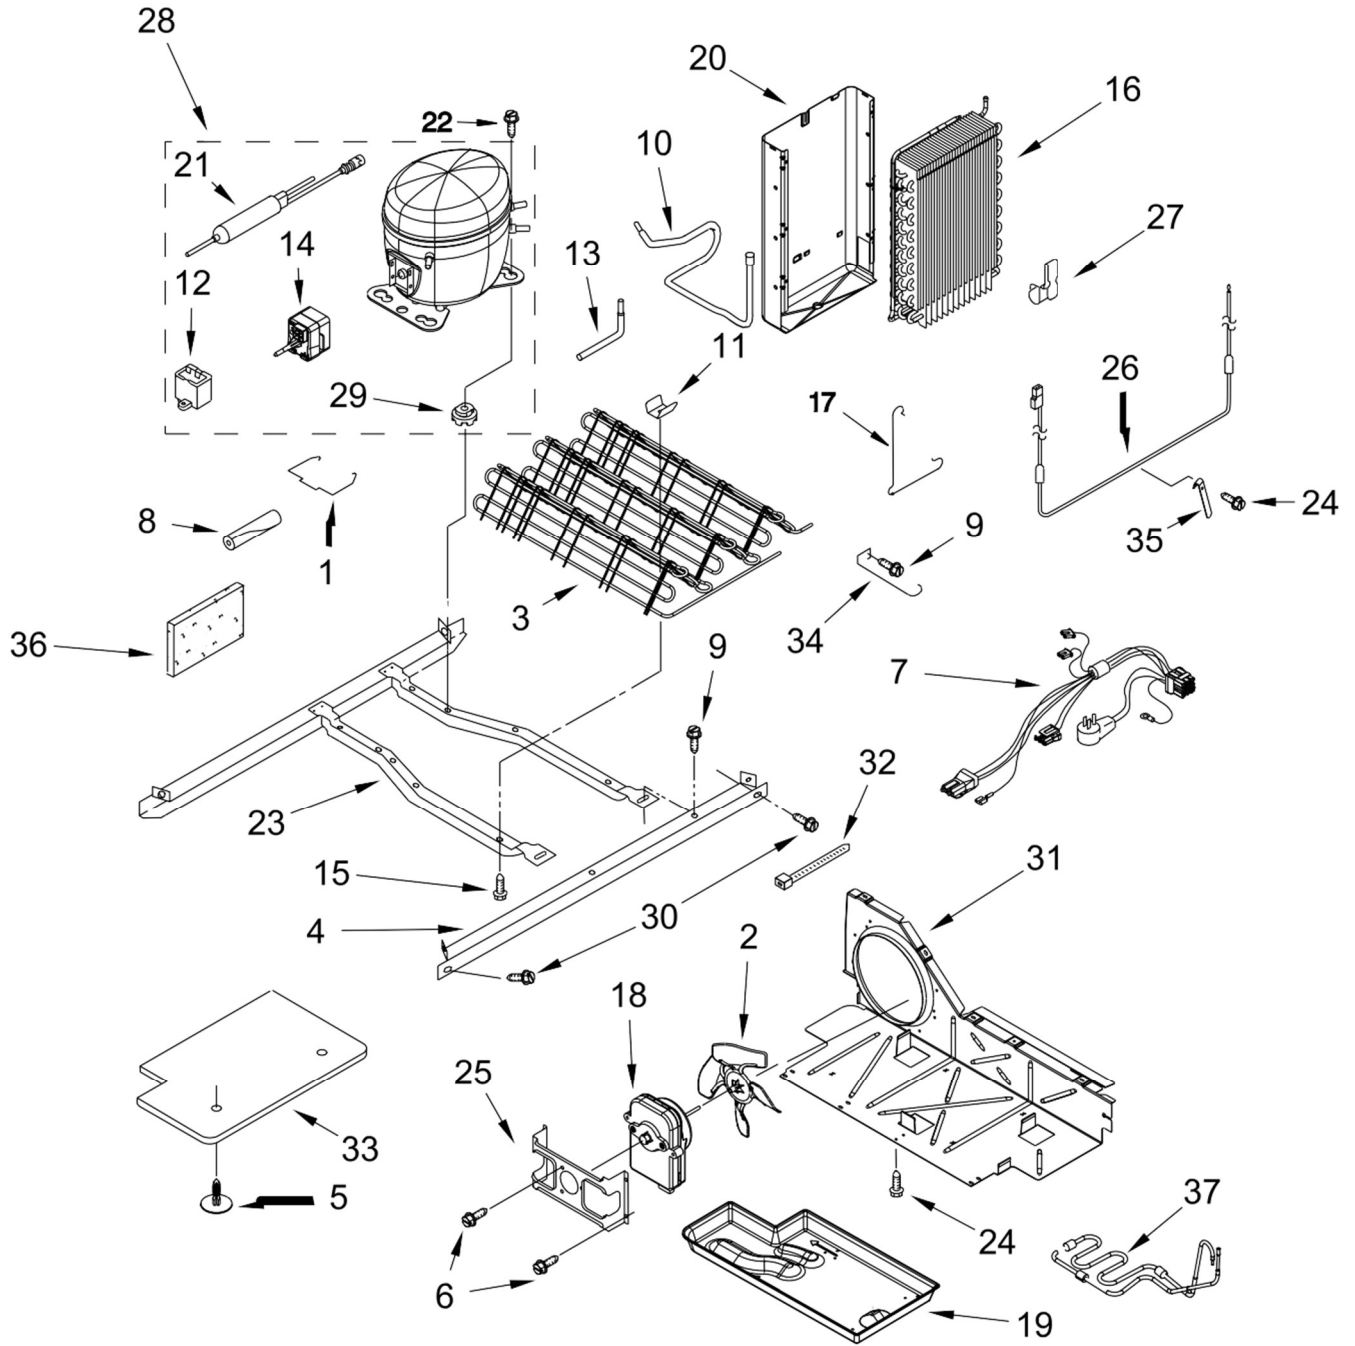

REFRIGERADOR WRS315SNH

<u>Illus. No.</u>	<u>Part No.</u>	<u>Description</u>	<u>Illus. No.</u>	<u>Part No.</u>	<u>Description</u>	<u>Illus. No.</u>	<u>Part No.</u>	<u>Description</u>
1	W11228713	Scroll, Fan	6	2203876	Gasket	12	W10911770	Harness, Evaporator Fan (Includes Thermal Fuse)
2	W10188846	Retainer, Fan Motor	7	2315549	Motor, Fan	13	2155789	Gasket
3	489478	Screw	8	2169142	Blade, Fan	14	W10463013	Cover, Evaporator
4		Support, Fan Scroll	9	2304241	Gasket	15	W10803597	Scoop, Air Assembly
	2203596	Left Hand	10	2176759	Grommet, Motor			
	2203595	Right Hand	11	W10142292	Screw			
5	2203594	Duct, Freezer Air						

REFRIGERADOR WRS315SNH