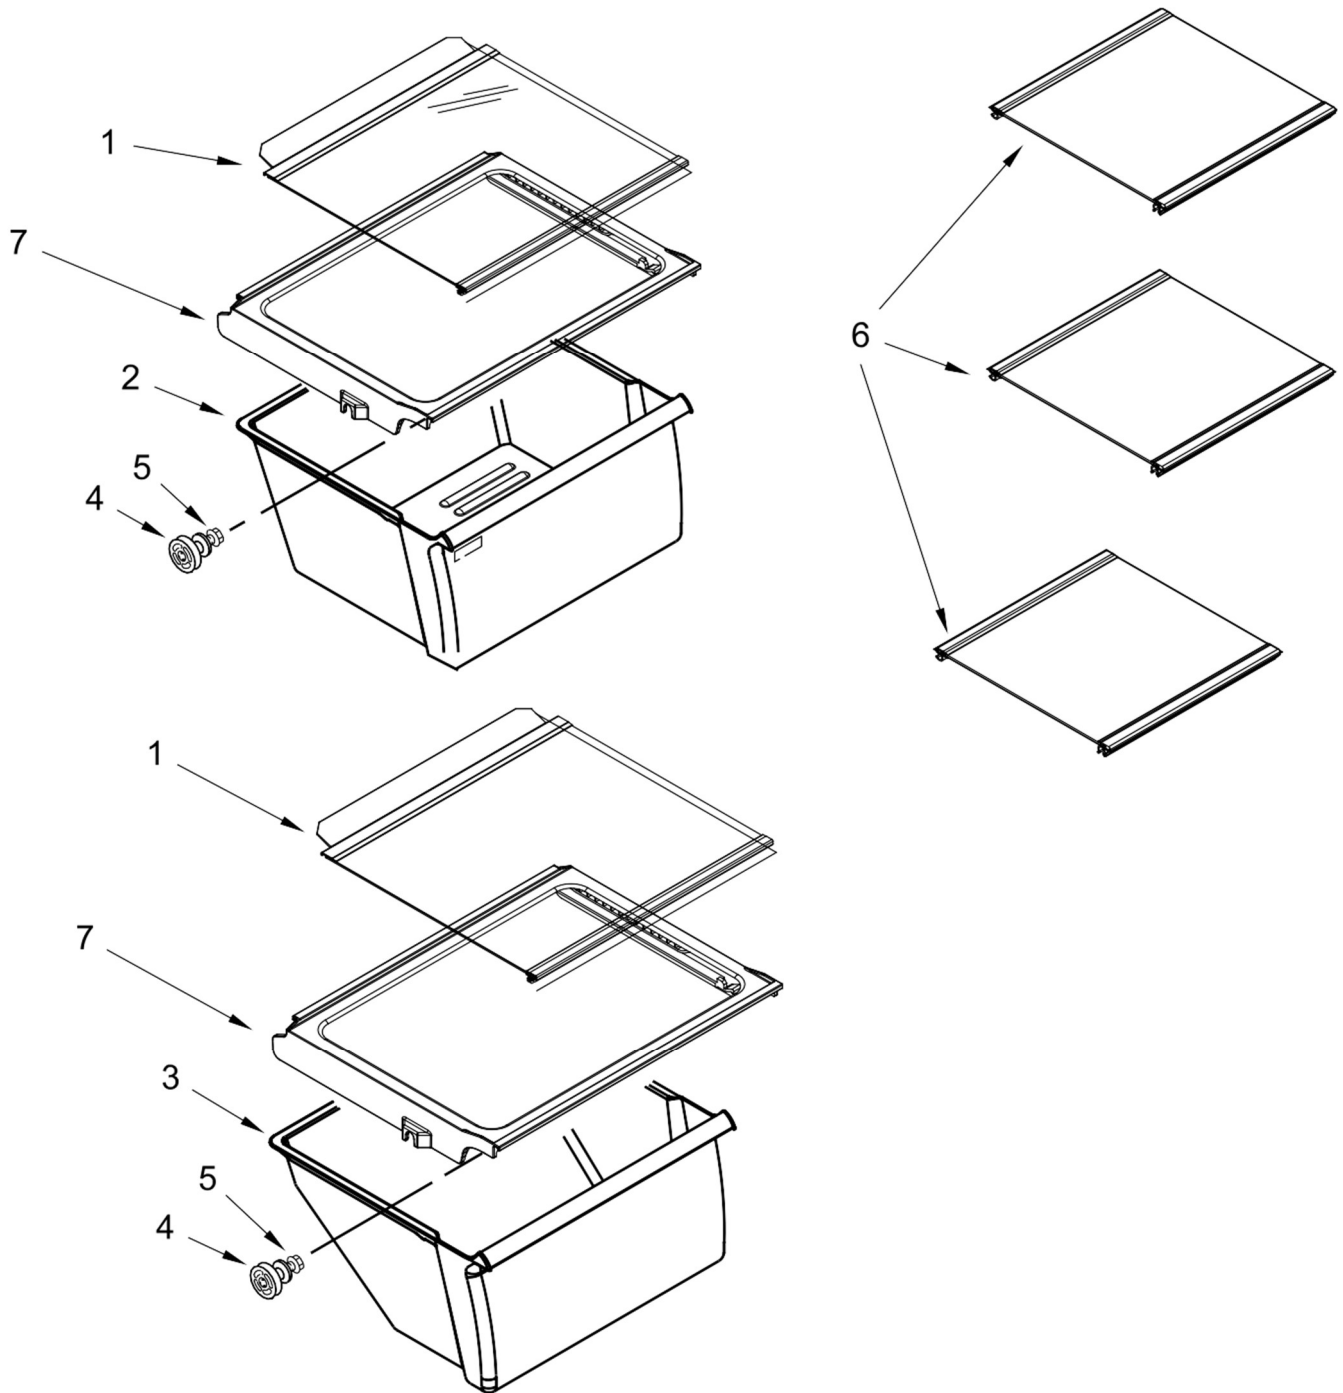

Distribuidor Autorizado

SurteRápido.com

Venta de Refacciones
Electrodomesticas

REFRIGERADOR WRS315SNH

<u>Illus.</u> <u>No.</u>	<u>Part No.</u>	<u>Description</u>	<u>Illus.</u> <u>No.</u>	<u>Part No.</u>	<u>Description</u>	<u>Illus.</u> <u>No.</u>	<u>Part No.</u>	<u>Description</u>
1		Liner (Not A Serviceable Part)	4	1118894	Switch, Rocker Arm	8	W10900030	Cover, Light
2	W10166130	Lens, Light (Includes Gasket)	5	W11162983	Diffuser, Air	9	W10134764	Socket, Light
3	W11026013	Assembly, Control Box (Includes Electronic Control)	6	W11125625	Lamp, LED			
			7	W10384183	Thermistor			

REFRIGERADOR WRS315SNH