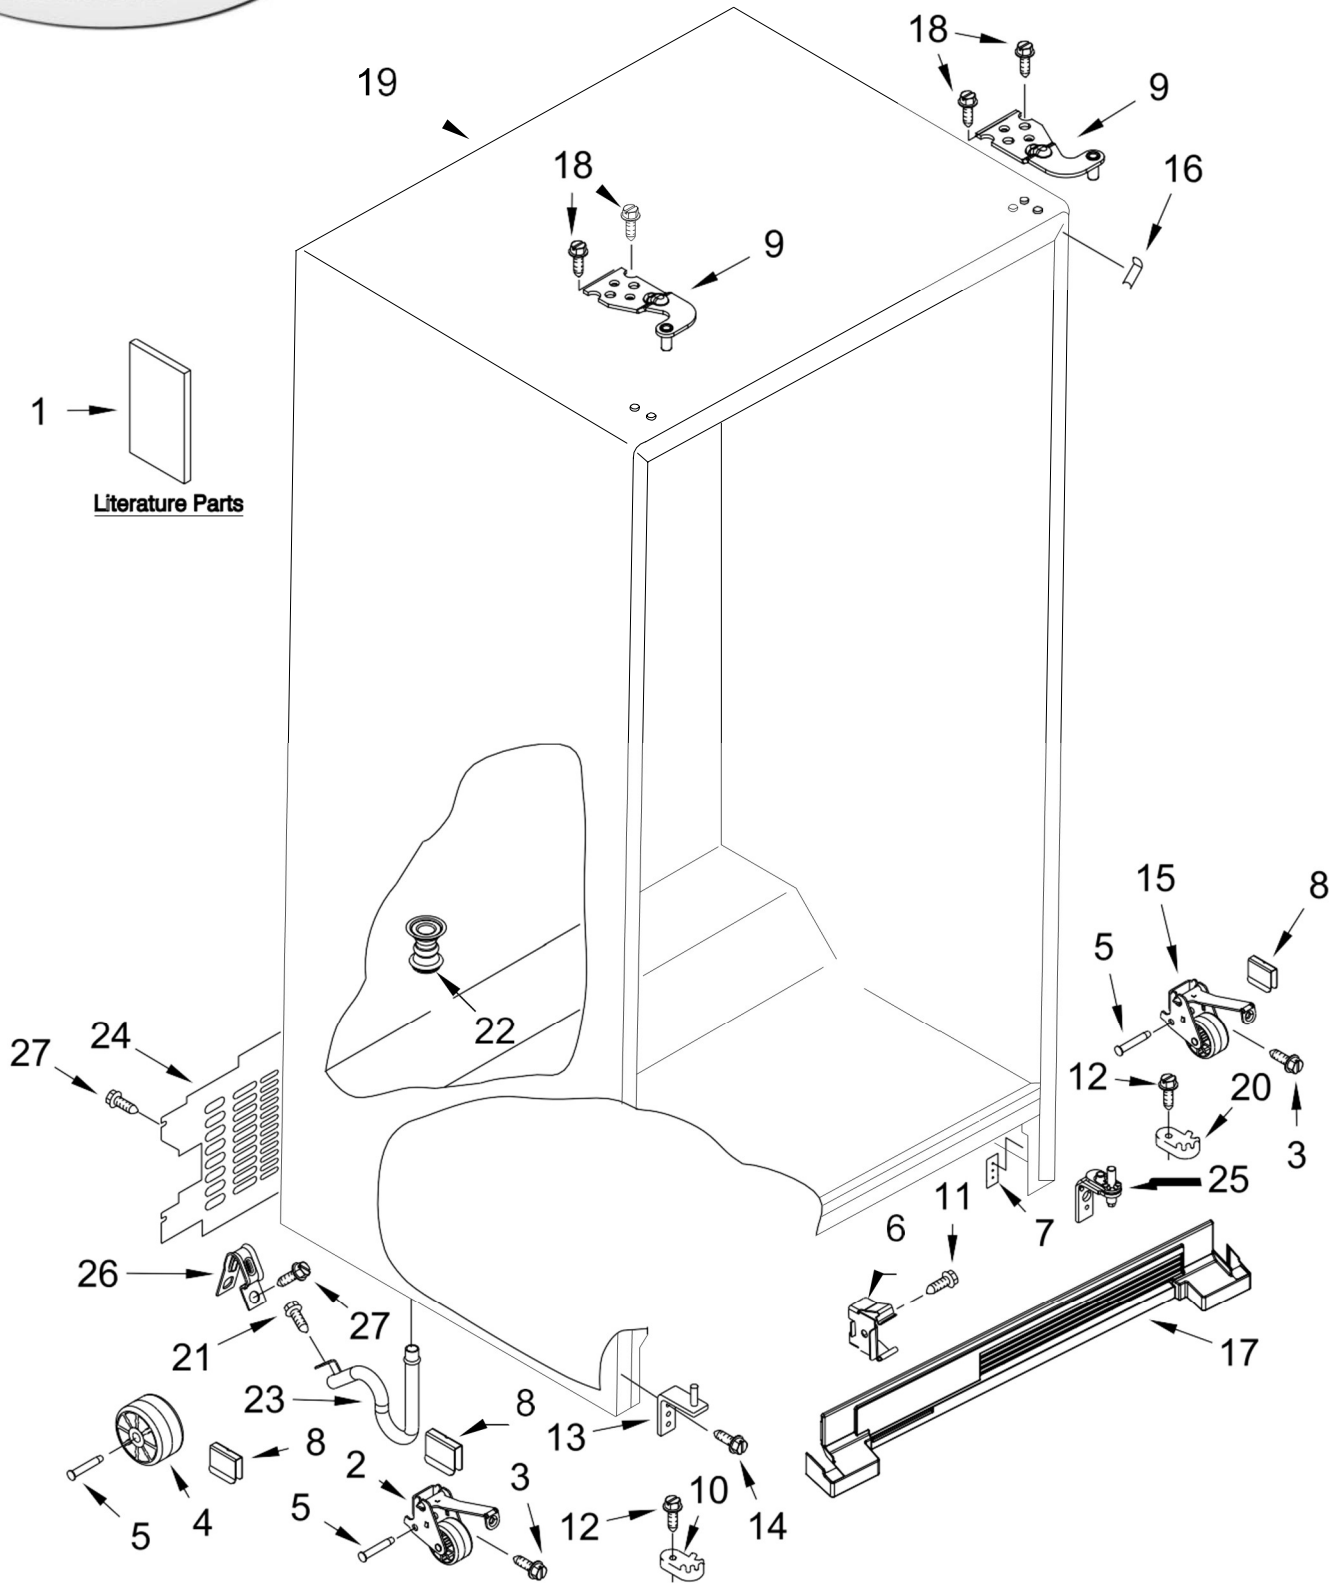

SIDE BY SIDE REFRIGERATOR

MODELS:

WRS315SNHW01 (White)

WRS315SNHB01 (Black)

WRS315SNHM01 (Stainless)

REFRIGERADOR WRS315SNH

REFRIGERADOR WRS315SNH

<u>Illus. No.</u>	<u>Part No.</u>	<u>Description</u>
1		Literature Parts
	W11105301	Use and Care Guide
	W11125067	Tech Sheet
	W11090524	Energy Guide
2	Assembly, RollerW10304660	Left Hand
3	2152958	Screw
4	2150304	Roller
5	2262072	Axle, Roller
6	2155013	Clip, Grille
7	W11036715	Plate, Screw (Refrigerator)
	W10904380	Plate, Screw (Freezer)
8	W11087168	Clip, Roller

<u>Illus. No.</u>	<u>Part No.</u>	<u>Description</u>
9		Hinge, Top
	W10922200	White (Refrigerator)
	W10922201	White (Freezer)
	W10922216	Black (Refrigerator)
	W10922217	Black (Freezer)
	W10900868	Grey (Refrigerator)
	W10900869	Grey (Freezer)
10	W11095731	Closer, Door (Freezer)
11	488500	Screw
12	W10142234	Screw
13	W11093938	Assembly, Bottom Hinge (Freezer)
14	3400113	Screw
15		Assembly, Roller
	W10304659	Right Hand
16		Filler, Wrapper
	W11189128	White
	W11189127	Black
	W11189126	Grey