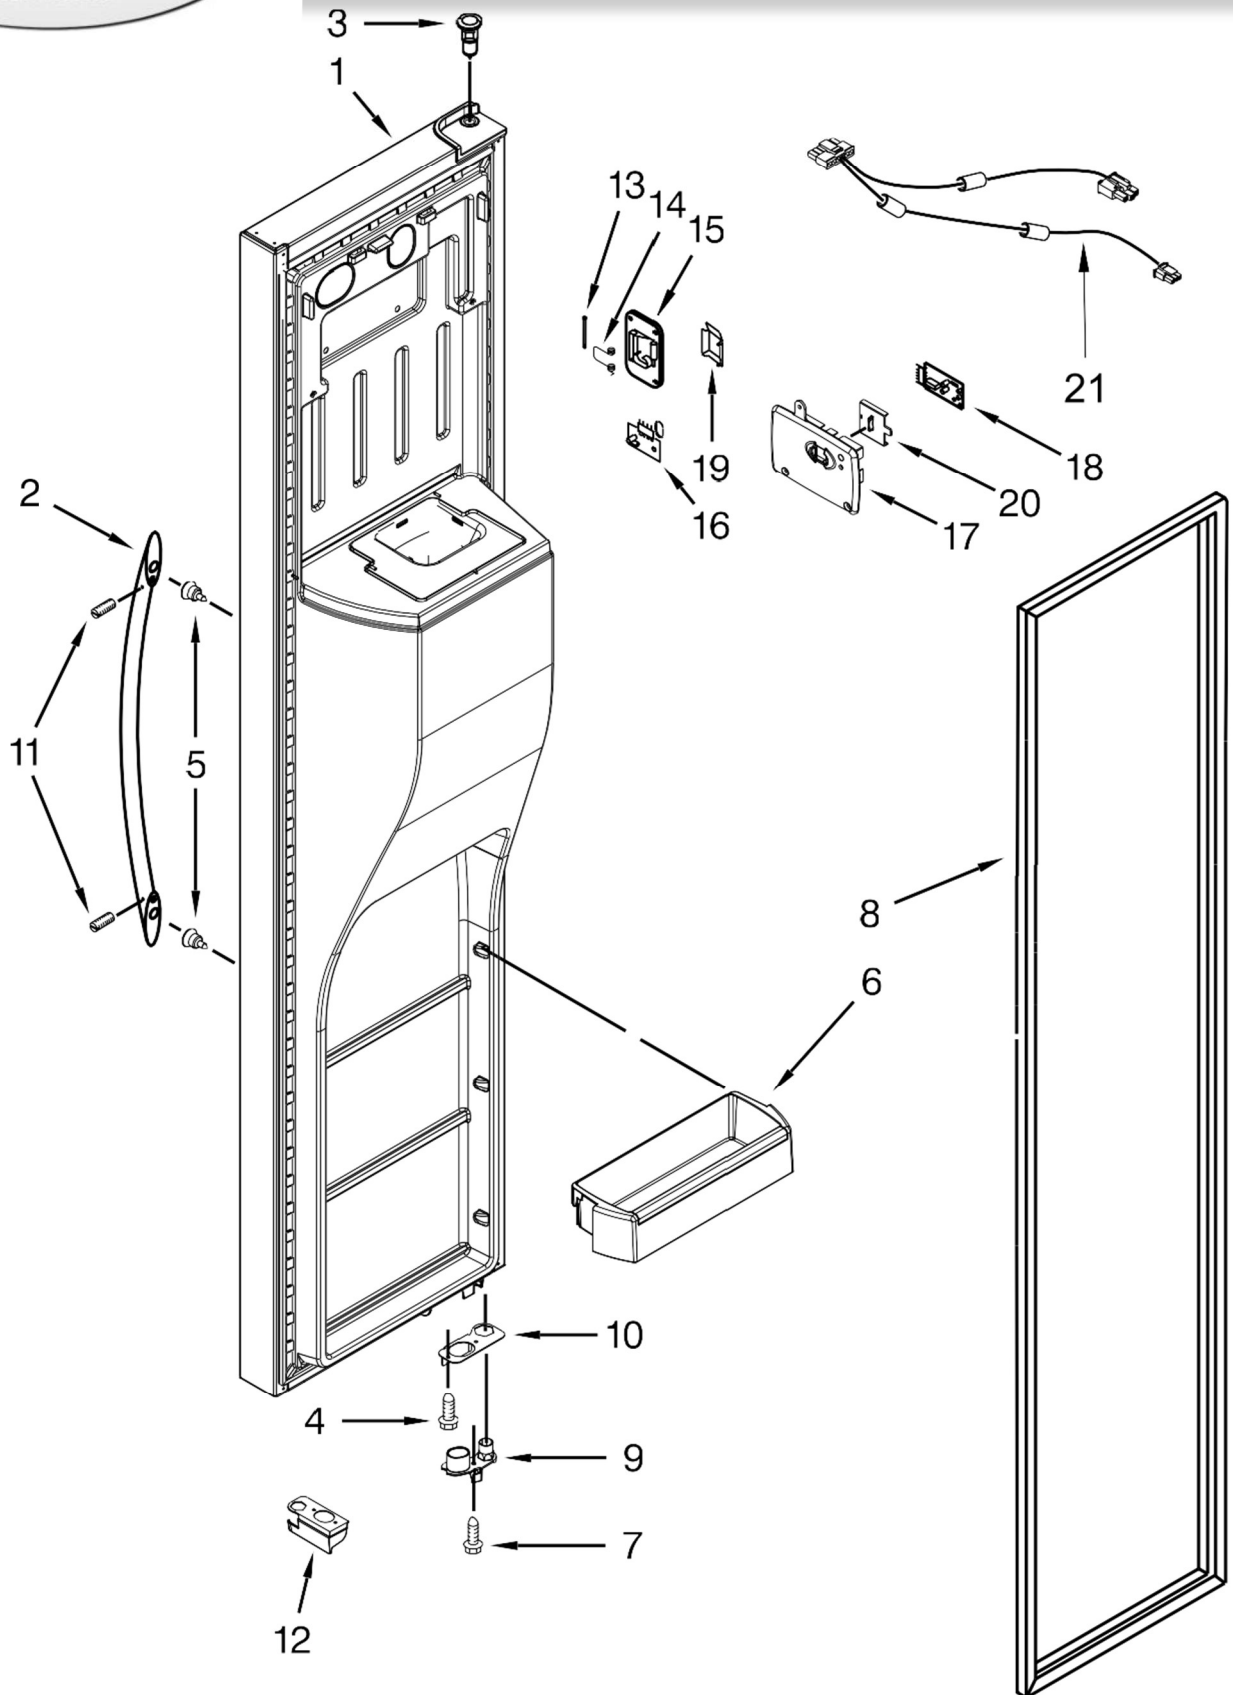

REFRIGERADOR WRS586FLD

REFRIGERADOR WRS586FLD

<u>Illus. No.</u>	<u>Part No.</u>	<u>Description</u>
1		Door, Freezer (Includes Item 8 And Dispenser Front Parts)
	W10701907	White
	W10701908	Black
	W10701909	Stainless
2		Handle
	W10713677	White
	W10713678	Black
	W10678291	Stainless
3	2200086	Thimble, Top
4	W10296804	Screw
5	W10460893	Screw
6	W10430639	Bin, Door
7	W10296816	Screw
8		Gasket, Door
	W10247885	Beige
	W10249913	Black
	W10249917	Grey

<u>Illus. No.</u>	<u>Part No.</u>	<u>Description</u>
9		Closer, Upper Cam Door
	W10248015	White
	W10257204	Black
	W10257206	Grey
10	W10247907	Bracket, Door Stop
11	W10010140	Set Screw (Silver)
12		Cover, Door Stop
	W10632059	White
	W10632060	Black
	W10632062	Grey
13	W10331749	Pin, Door
14	2198635	Spring, Door
15	W10258502	Cover, Emitter
16	W10518659	Board, Emitter Circuit
17	W10363396	Cover, Receiver
18	W10518658	Board, Receiver Circuit

<u>Illus. No.</u>	<u>Part No.</u>	<u>Description</u>
19	W10258520	Door, Emitter
20	W10258540	Slide, Icemaker Shut Off
21	W10411699	Harness, Emitter and Receiver