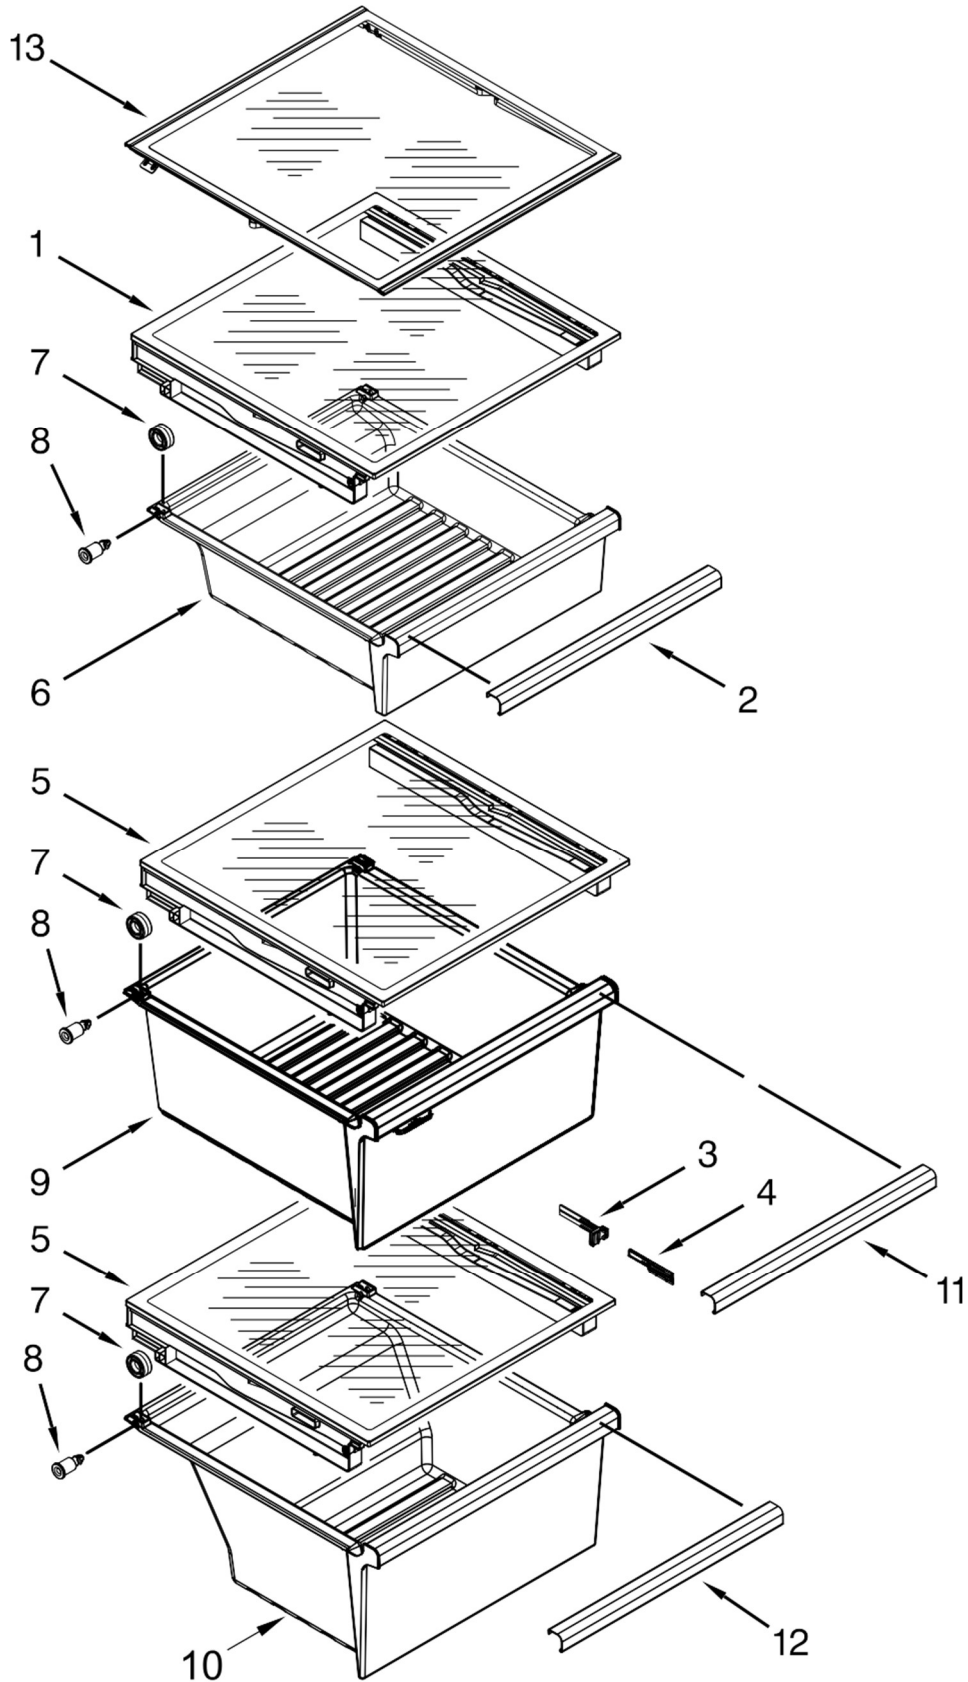

Distribuidor Autorizado

SurteRápido.com

Venta de Refacciones
Electrodomesticas

REFRIGERADOR WRS586FLD

<u>Illus.</u> <u>No.</u>	<u>Part No.</u>	<u>Description</u>	<u>Illus.</u> <u>No.</u>	<u>Part No.</u>	<u>Description</u>	<u>Illus.</u> <u>No.</u>	<u>Part No.</u>	<u>Description</u>
1		Liner (Not A Serviceable Part)	10	W10141632	Screw	21	W10457603	Cover, Air Filter
2	W10735398	Filter, Water	11	W10271543	Connector, Water Tube	22	2171931	Body, Valve Tube
3	W10300482	Cover, Water Filter	12	W10440814	Socket, Light			
4	W10750143	Assembly, Air Diffuser	13	W10280420	Lens, Top Light			
5	W10457601	Cover, Air Diffuser	14	2162085	Socket, Light			
6	W10656773	Switch, Light	15	W10366790	Reservoir			
7	W10253300	Assembly, Top Light Wire	16	W10574850	Lamp, LED			
8	W10280178	Trim, Light	17	W10269099	Lens, Light			
9	2223680	Shield, Heat	18	W10280385	Thermistor			
			19	W10425252	Cover, Thermistor			
			20	W10394053	Housing, Water Filter			

Distribuidor Autorizado

SurteRápido.com

Venta de Refacciones
Electrodomesticas

REFRIGERADOR WRS586FLD