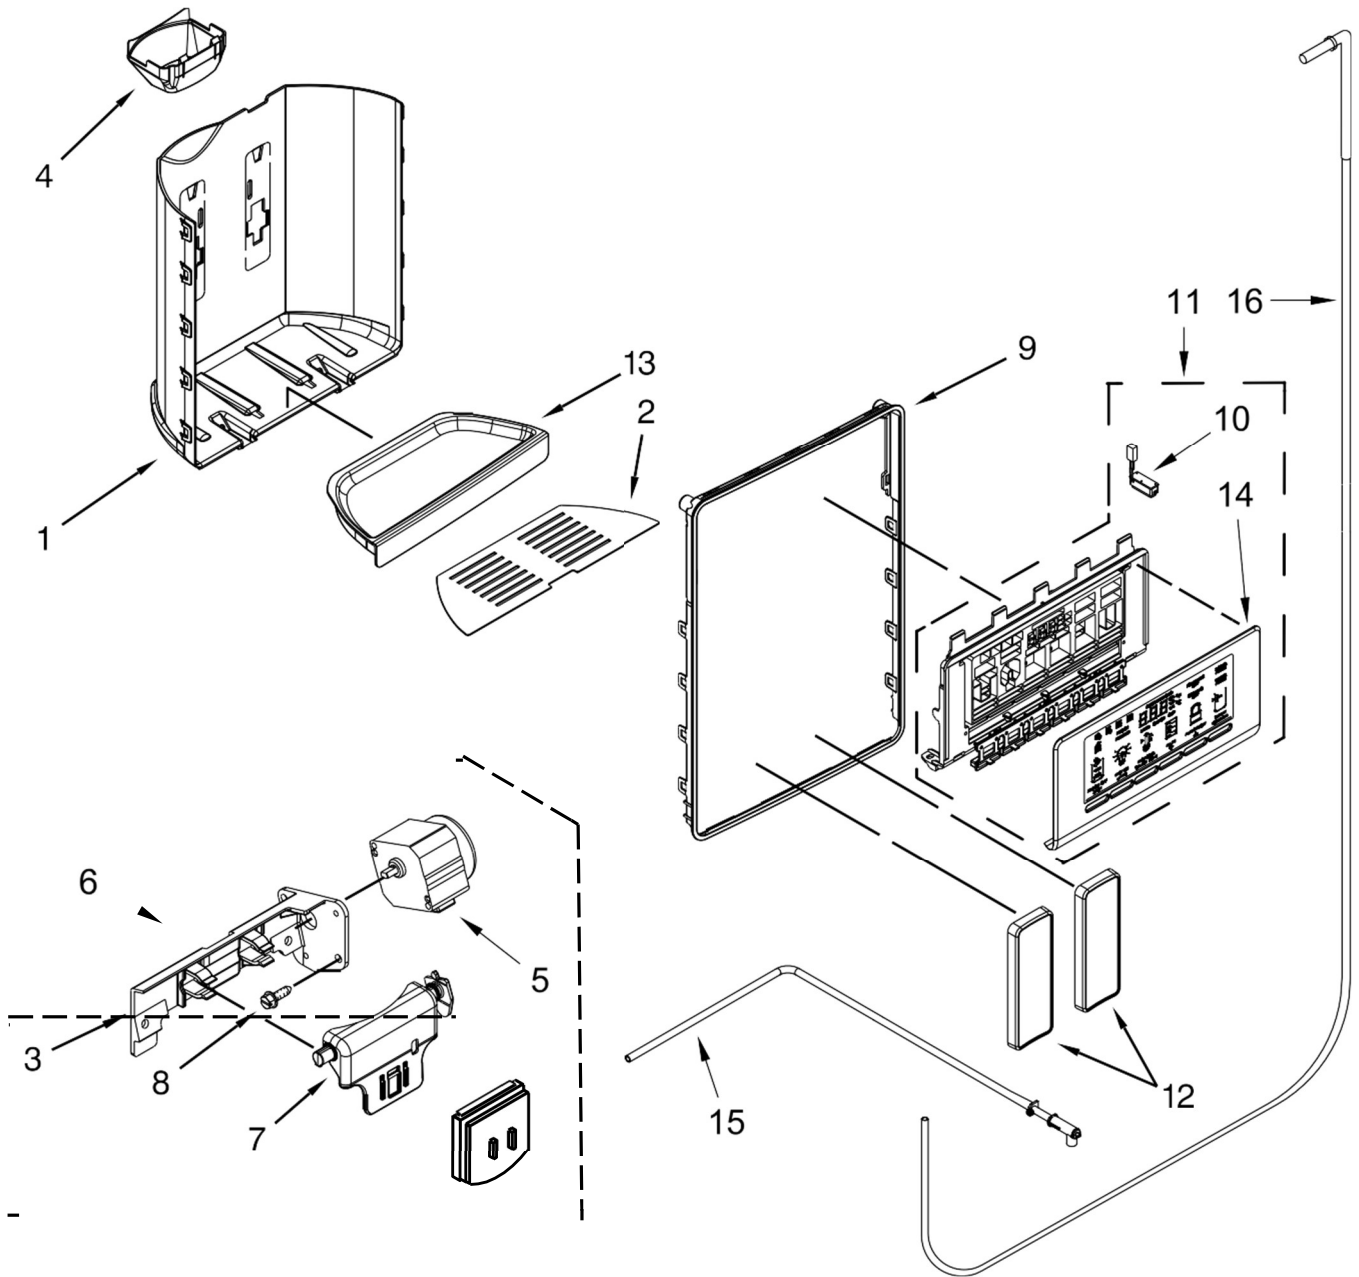

REFRIGERADOR WRS586FLD

<u>Illus. No.</u>	<u>Part No.</u>	<u>Description</u>
1		Door, Freezer (Includes Item 8 And Dispenser Front Parts)
	W10701907	White
	W10701908	Black
	W10701909	Stainless
2		Handle
	W10713677	White
	W10713678	Black
	W10678291	Stainless
3	2200086	Thimble, Top
4	W10296804	Screw
5	W10460893	Screw
6	W10430639	Bin, Door
7	W10296816	Screw
8		Gasket, Door
	W10247885	Beige
	W10249913	Black
	W10249917	Grey

<u>Illus. No.</u>	<u>Part No.</u>	<u>Description</u>
9		Closer, Upper Cam Door
	W10248015	White
	W10257204	Black
	W10257206	Grey
10	W10247907	Bracket, Door Stop
11	W10010140	Set Screw (Silver)
12		Cover, Door Stop
	W10632059	White
	W10632060	Black
	W10632062	Grey
13	W10331749	Pin, Door
14	2198635	Spring, Door
15	W10258502	Cover, Emitter
16	W10518659	Board, Emitter Circuit
17	W10363396	Cover, Receiver
18	W10518658	Board, Receiver Circuit

<u>Illus. No.</u>	<u>Part No.</u>	<u>Description</u>
19	W10258520	Door, Emitter
20	W10258540	Slide, Icemaker Shut Off
21	W10411699	Harness, Emitter and Receiver

REFRIGERADOR WRS586FLD