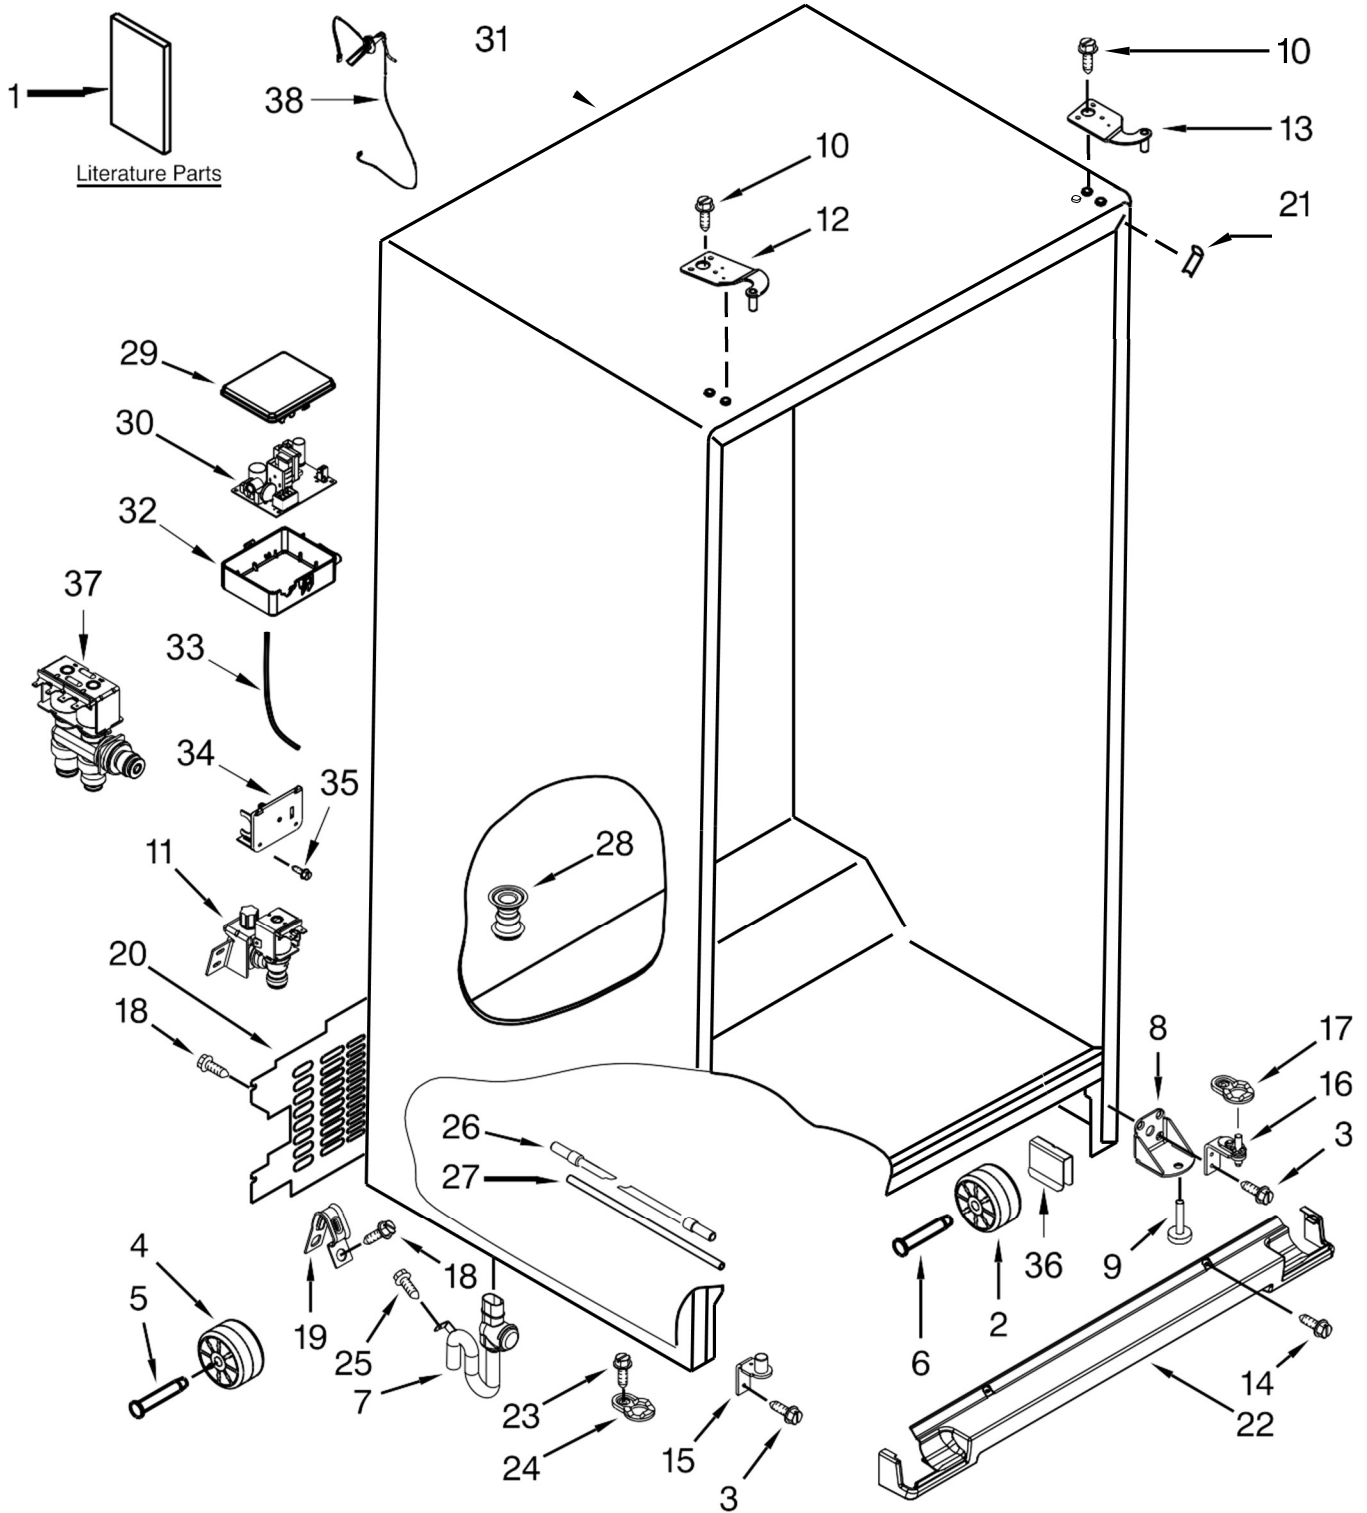

SIDE BY SIDE REFRIGERATOR

MODELS:

WRS586FLDW00 (White)

WRS586FLDB00 (Black)

WRS586FLDM00 (Monochromatic Stainless)

REFRIGERADOR WRS586FLD

REFRIGERADOR WRS586FLD

<u>Illus. No.</u>	<u>Part No.</u>	<u>Description</u>	<u>Illus. No.</u>	<u>Part No.</u>	<u>Description</u>	<u>Illus. No.</u>	<u>Part No.</u>	<u>Description</u>
1		Literature Parts	15		Hinge, Bottom (Freezer)	24		Closer, Door (Freezer)
	W10632884	Use & Care Guide		W10249940	White		W10770896	White
	W10678659	Service and Wiring Sheet		W10249941	Black		W10770895	Black
	W10922042	Energy Guide		W10249943	Grey		W10770893	Grey
2	2150304	Roller	16		Hinge, Bottom (Refrigerator)	25	W10001250	Screw
3	W10297485	Screw		W10666898	White	26	W10279882	Tube, Filter Inlet
4	12477102	Roller		W10666897	Black	27	W10279884	Tube, Filter Outlet
5	12477202	Axle, Roller		W10666895	Grey	28	W10370680	Fitting, Drain
6	981125	Rivet, Roller	17		Closer, Door (Refrigerator)	29	12957702	Lid, HV Box
7	W10379525	Tube, Drain		W10738913	White	30	W10738538	Control, Electronic
8	W10900758	Bracket, Foot		W10738914	Black	31		Cabinet (Not A Serviceable Part)
9	W10141622	Brake, Roller		W10738911	Grey	32	W10247993	Box, Control
10	W10308750	Screw (White)	18	W10141645	Screw	33	W10238092	Tube, Water
	W10308751	Screw (Black)	19	549193	Clamp, Power Cord	34	W10237915	Bracket, Water Valve
11	W10498992	Valve, Inlet	20	W10333887	Cover, Unit	35	W10141625	Screw
12		Hinge, Top (Freezer)	21		Filler, Wrapper	36	2223388	Clip, Axle Retainer
	W10673330	White		12587703W	White	37	W10341320	Assembly, Dual Water Valve
	W10673329	Black		12587703B	Black	38	W10347034	Assembly, Fill Tube
	W10673327	Grey		12587703AP	Grey			
13		Hinge, Top (Refrigerator)	22		Grille			
	W10611068	White		W10713160	White			
	W10611067	Black		W10713158	Black			
	W10611065	Grey		W10713153	Grey			
14	W10142283	Screw (White)	23	W10142234	Screw			
	W10308487	Screw (Black)						
	W10308489	Screw (Grey)						