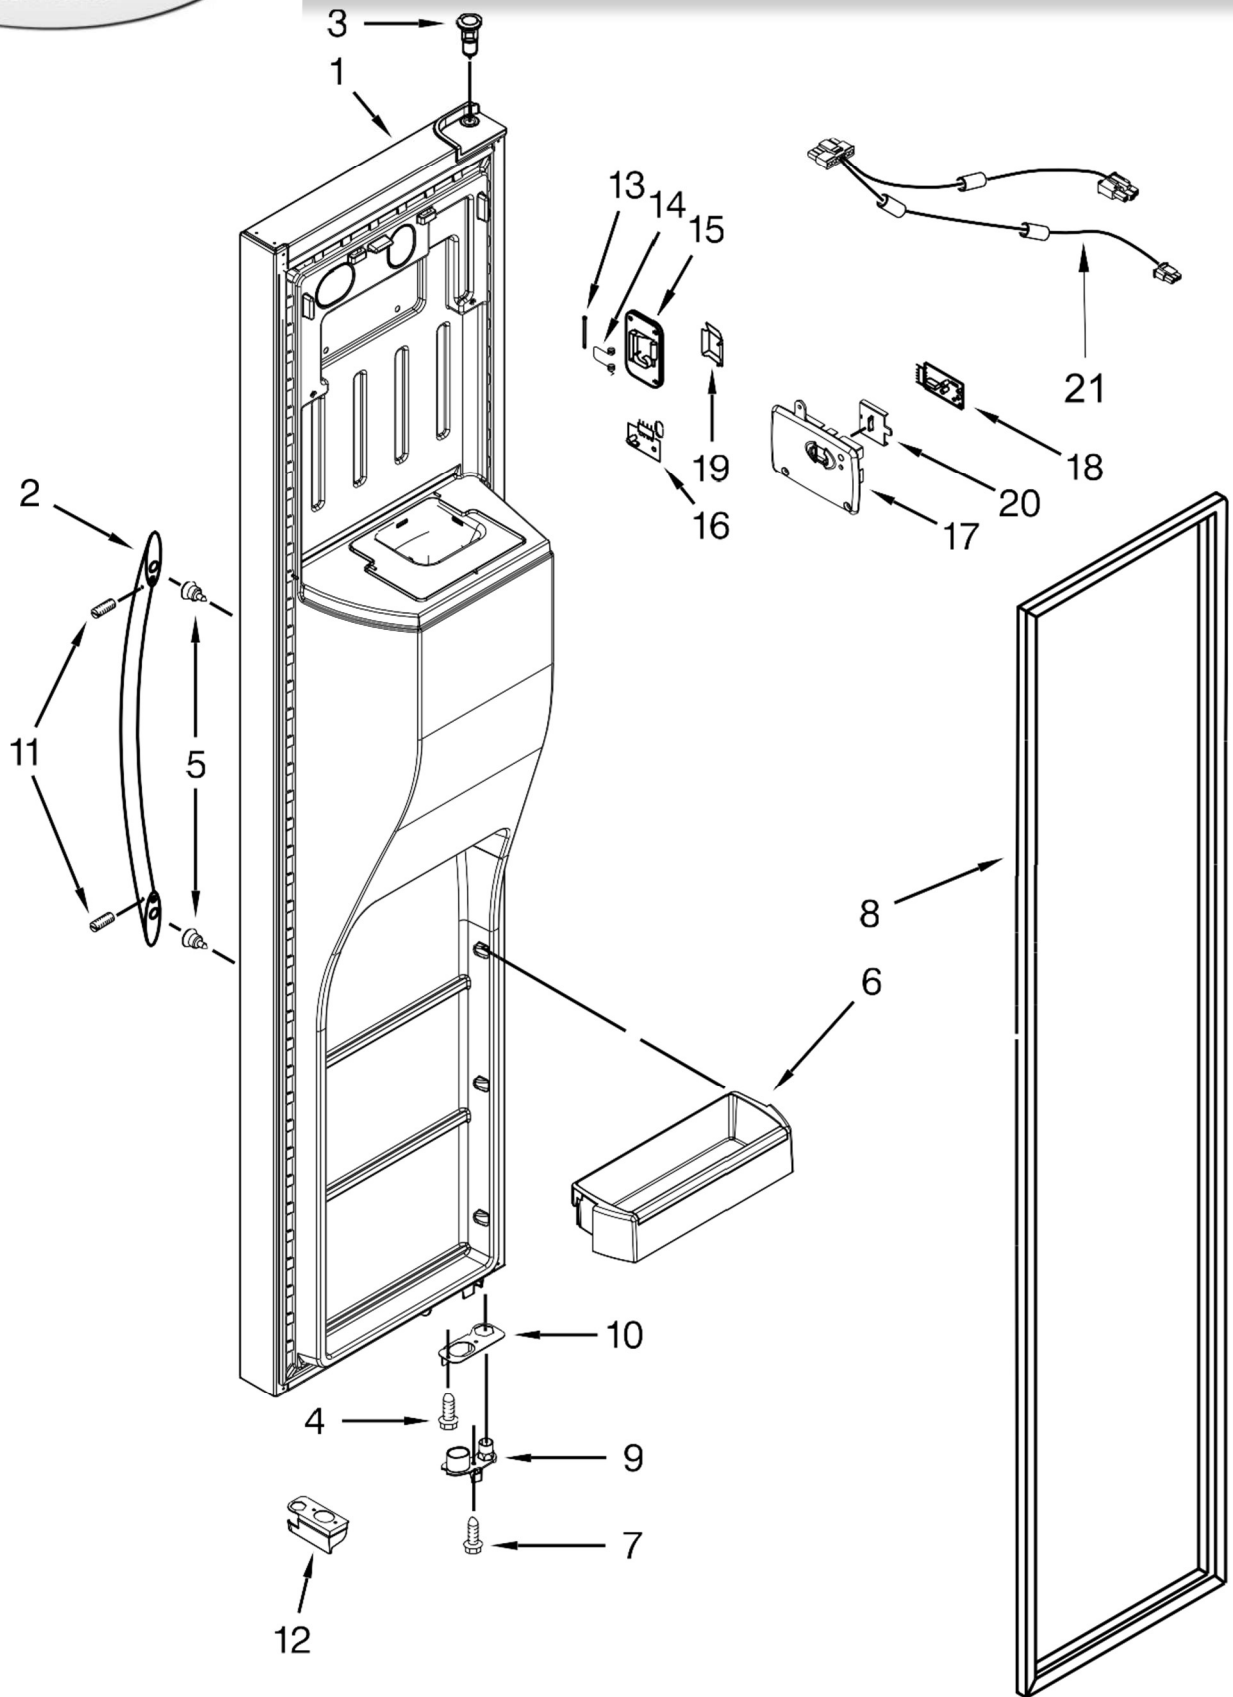

REFRIGERADOR WRS586FLD

REFRIGERADOR WRS586FLD

<u>Illus. No.</u>	<u>Part No.</u>	<u>Description</u>
1		Door, Freezer (Includes Item 8 And Dispenser Front Parts)
	W10701907	White
	W10701908	Black
	W10701909	Stainless
2		Handle
	W10713677	White
	W10713678	Black
	W10678291	Stainless
3	2200086	Thimble, Top
4	W10296804	Screw
5	W10460893	Screw
6	W10430639	Bin, Door
7	W10296816	Screw
8		Gasket, Door
	W10247885	Beige
	W10249913	Black
	W10249917	Grey

<u>Illus. No.</u>	<u>Part No.</u>	<u>Description</u>
9		Closer, Upper Cam Door
	W10248015	White
	W10257204	Black
	W10257206	Grey
10	W10247907	Bracket, Door Stop
11	W10010140	Set Screw (Silver)
12		Cover, Door Stop
	W10632059	White
	W10632060	Black
	W10632062	Grey
13	W10331749	Pin, Door
14	2198635	Spring, Door
15	W10258502	Cover, Emitter
16	W10518659	Board, Emitter Circuit
17	W10363396	Cover, Receiver
18	W10518658	Board, Receiver Circuit

<u>Illus. No.</u>	<u>Part No.</u>	<u>Description</u>
19	W10258520	Door, Emitter
20	W10258540	Slide, Icemaker Shut Off
21	W10411699	Harness, Emitter and Receiver