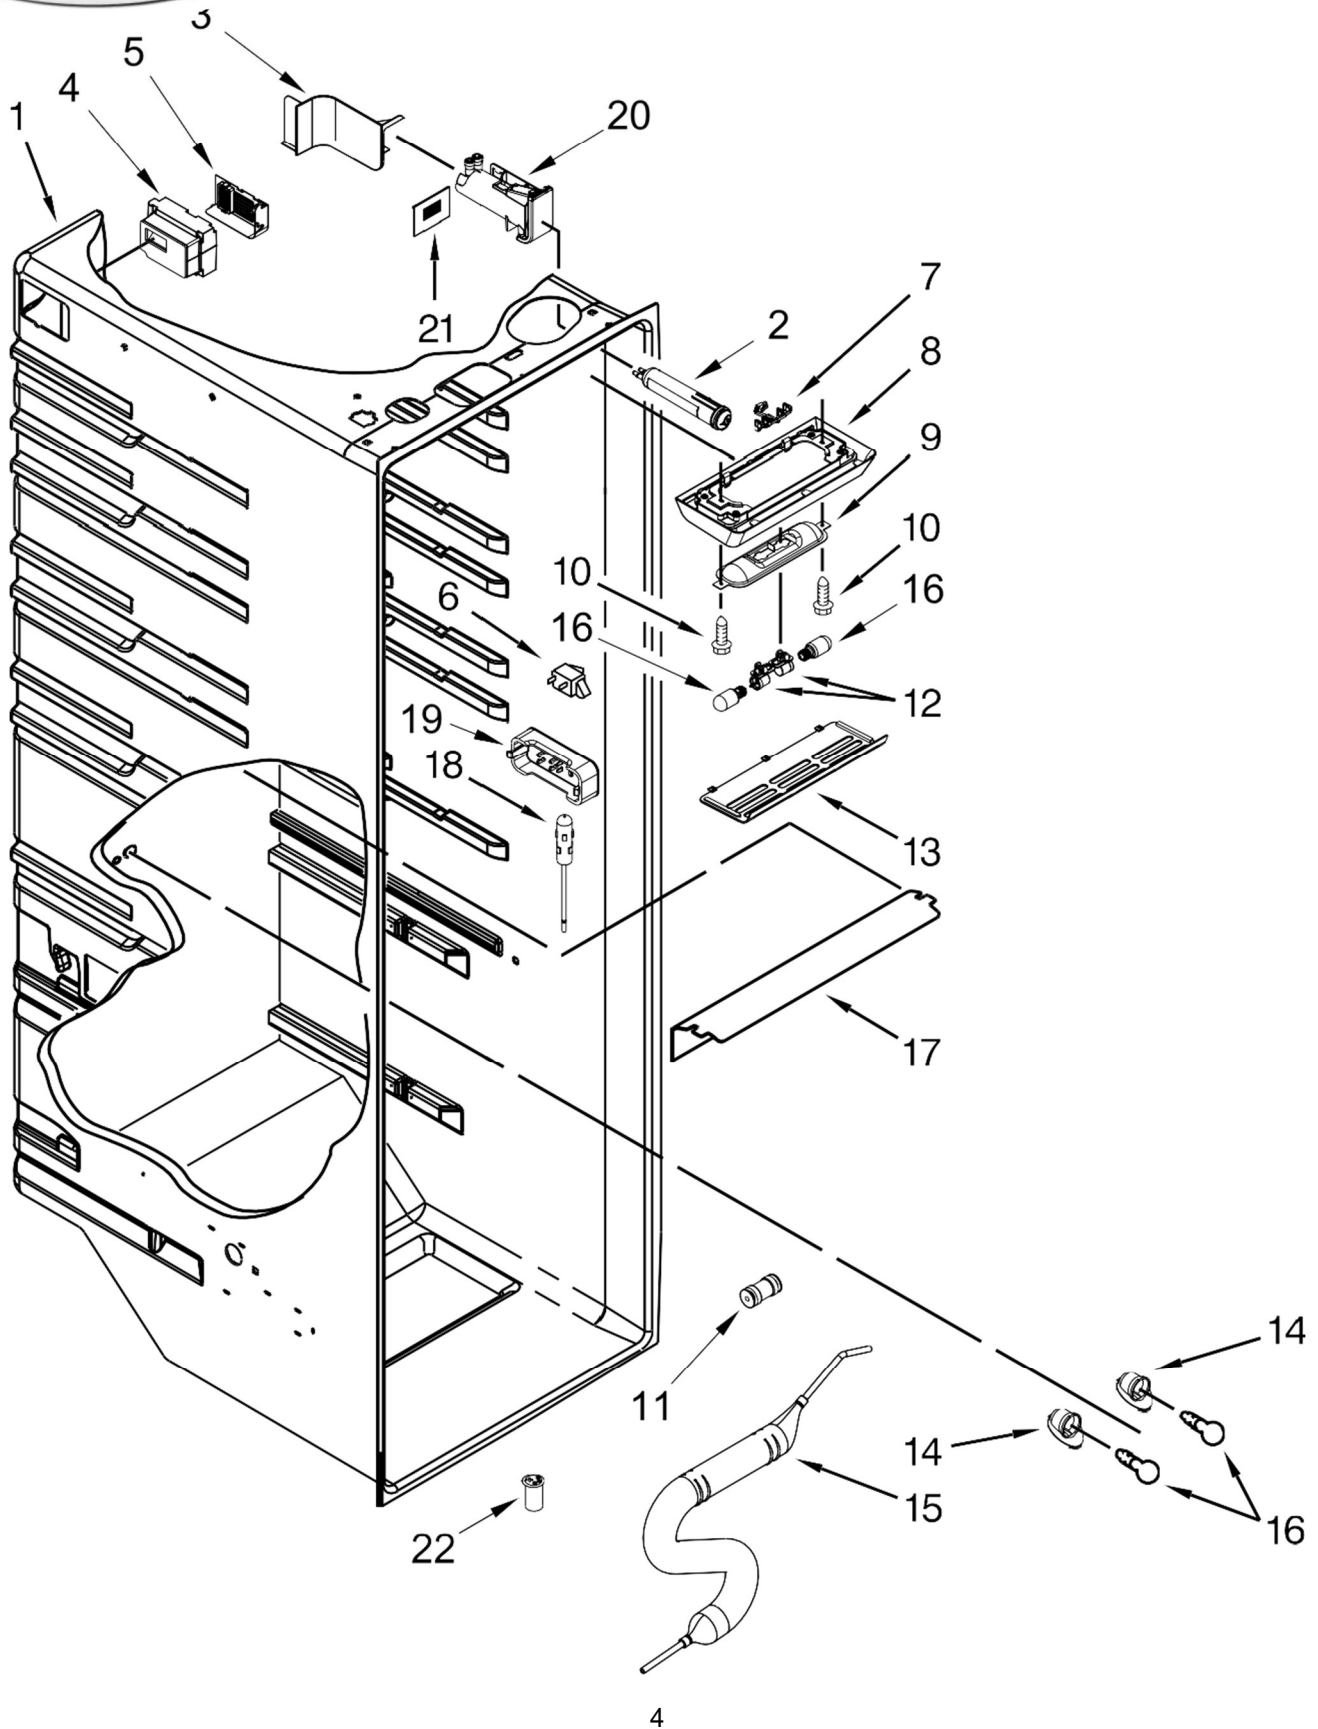

Distribuidor Autorizado

SurteRápido.com

Venta de Refacciones
Electrodomesticas

REFRIGERADOR WRS586FLD

Distribuidor Autorizado

SurteRápido.com

Venta de Refacciones
Electrodomesticas

REFRIGERADOR WRS586FLD

<u>Illus.</u> <u>No.</u>	<u>Part No.</u>	<u>Description</u>
1		Liner (Not A Serviceable Part)
2	W10735398	Filter, Water
3	W10300482	Cover, Water Filter
4	W10750143	Assembly, Air Diffuser
5	W10457601	Cover, Air Diffuser
6	W10656773	Switch, Light
7	W10253300	Assembly, Top Light Wire
8	W10280178	Trim, Light
9	2223680	Shield, Heat

<u>Illus.</u> <u>No.</u>	<u>Part No.</u>	<u>Description</u>
10	W10141632	Screw
11	W10271543	Connector, Water Tube
12	W10440814	Socket, Light
13	W10280420	Lens, Top Light
14	2162085	Socket, Light
15	W10366790	Reservoir
16	W10574850	Lamp, LED
17	W10269099	Lens, Light
18	W10280385	Thermistor
19	W10425252	Cover, Thermistor
20	W10394053	Housing, Water Filter

<u>Illus.</u> <u>No.</u>	<u>Part No.</u>	<u>Description</u>
21	W10457603	Cover, Air Filter
22	2171931	Body, Valve Tube