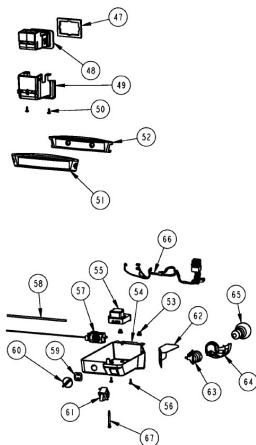

**CONTROL BOX
ELECTRONIC CONTROL**

**CONTROL BOX
THERMOSTAT/TIMER**