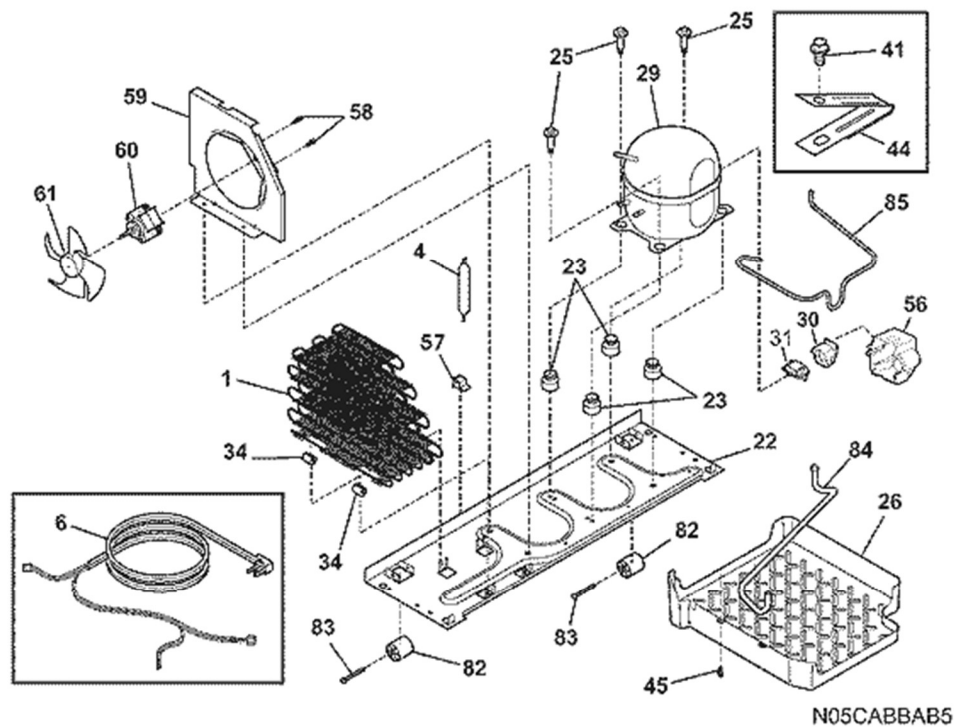

Publication No: 5995443701

WRT18MP6CSB

SYSTEM

08/05

8

Guía	Descripción	# de parte
6	HARNESS-WIRING	240581701
16	Aluminum Heater Strap	5308000110
17	TROUGH-DRAIN	241801301
20	INSULATION BLOCK	241551902
22	BASE	241665602
23	Compressor Mounting Grommet	218513300
25	SCREW-COMPRESSOR MT	240491503
26	Defrost Pan	241920605
34	Condenser Coil Grommet	240405201
41	SCREW-#8-18 X 3/8 F	241941202
44	CLAMP-WIRING HARNES	5303001199
45	Hex Head Screw	5304455650
56	COVER-TERMINAL	218895701
57	CLIP-WIRING HARNESS	240542601
58	SCREW-#8-32 X 3/8	240555002
59	BRACKET-COND. MOTOR ASSEMBLY	5304430246
82	Rear Roller - Black	5304418225
83	RIVET	5304455655
84	TUBE-DRAIN	240500801
85	TUBE-CONNECTOR	240493101
F1	CONDENSER KIT	5304472169
F4	Filter - Drier	5303305677
F14	Refrigerator Defrost Heater Kit	5303918208
F15	EVAPORATOR KIT	5303918274
F21	Defrost Thermostat	5303918202
F29	COMPRESSOR	5304464034
F30	Relay Switch	5304433579
F31	Start Device - 5 speed	216954208
F60	Refrigerator Condenser Fan Motor Kit	5303918774
F61	Fan Blade	240524102