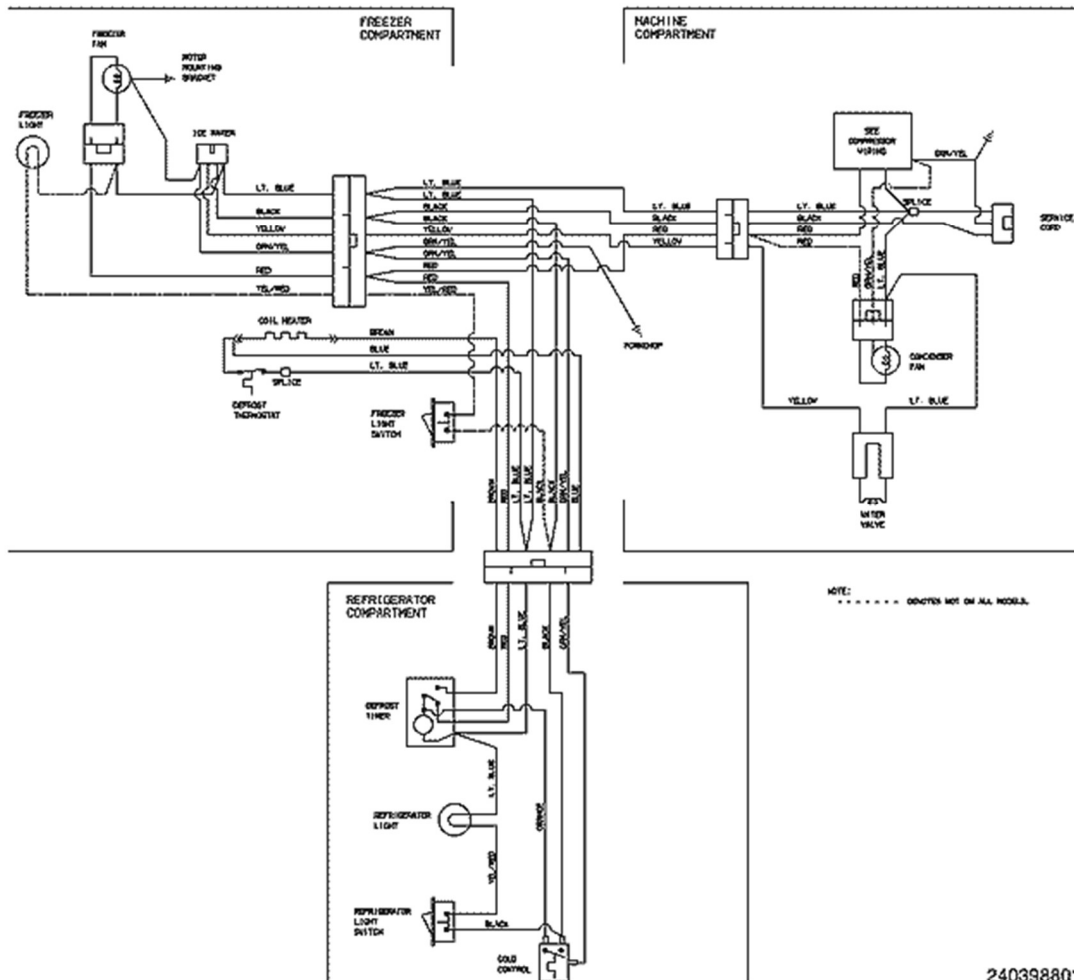

Guía	Descripción	# de parte
6	HARNESS-WIRING	240581701
16	Aluminum Heater Strap	5308000110
17	TROUGH-DRAIN	241801301
20	INSULATION BLOCK	241551902
22	BASE	241665602
23	Compressor Mounting Grommet	218513300
25	SCREW-COMPRESSOR MT	240491503
26	Defrost Pan	241920605
34	Condenser Coil Grommet	240405201
41	SCREW-#8-18 X 3/8 F	241941202
44	CLAMP-WIRING HARNES	5303001199
45	Hex Head Screw	5304455650
56	COVER-TERMINAL	218895701
57	CLIP-WIRING HARNESS	240542601
58	SCREW-#8-32 X 3/8	240555002
59	BRACKET-COND. MOTOR ASSEMBLY	5304430246
82	Rear Roller - Black	5304418225
83	RIVET	5304455655
84	TUBE-DRAIN	240500801
85	TUBE-CONNECTOR	240493101
F1	CONDENSER KIT	5304472169
F4	Filter - Drier	5303305677
F14	Refrigerator Defrost Heater Kit	5303918208
F15	EVAPORATOR KIT	5303918274
F21	Defrost Thermostat	5303918202
F29	COMPRESSOR	5304464034
F30	Relay Switch	5304433579
F31	Start Device - 5 speed	216954208
F60	Refrigerator Condenser Fan Motor Kit	5303918774
F61	Fan Blade	240524102

WRT18MP6CSB

Publication No: 5995443701

WIRING DIAGRAM

Functional Parts
* Non-illustrated Parts