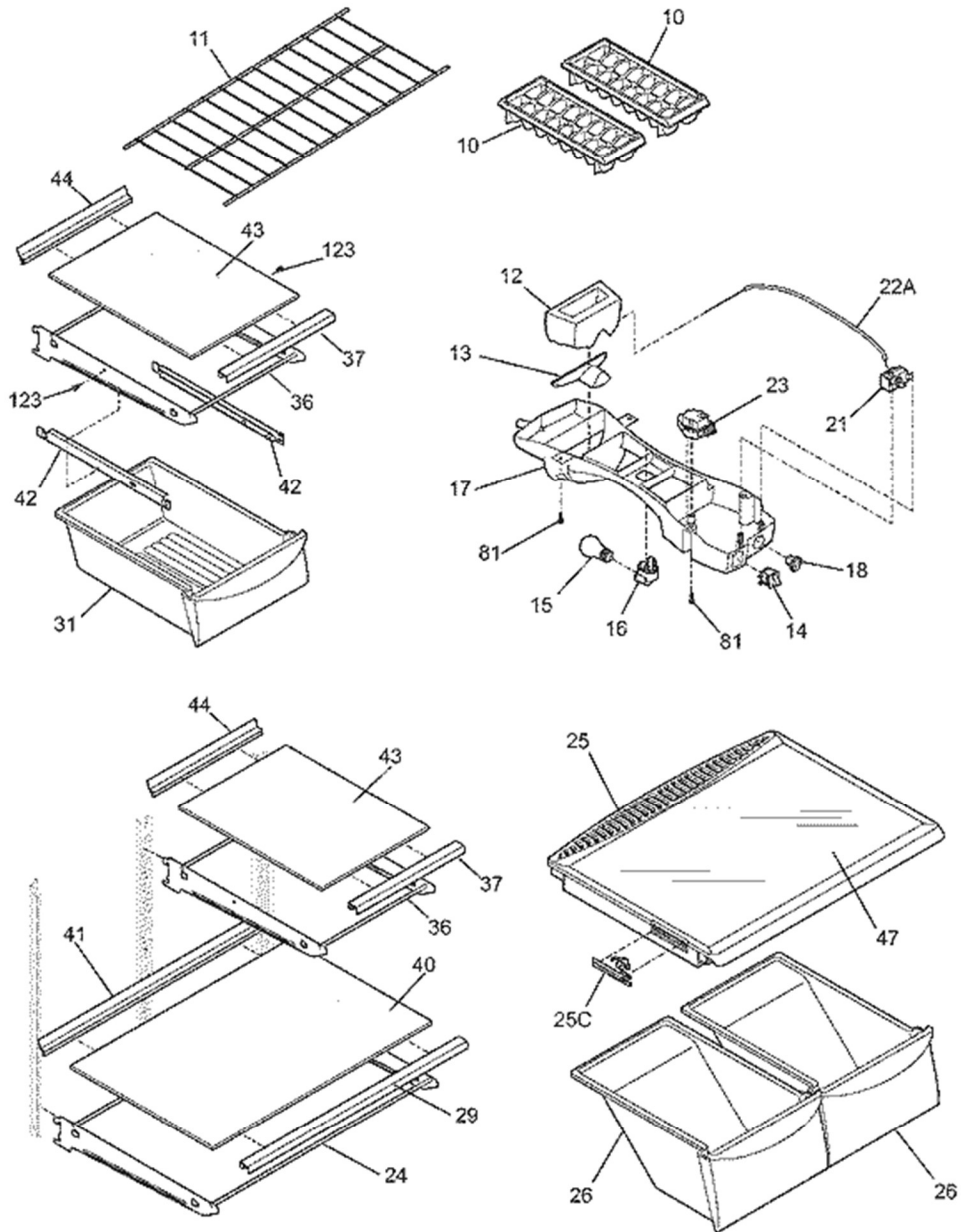

Publication No: 5995443701

WRT18MP6CSB

DOOR

N05DAACKA0

08/05

2

Guía	Descripción	# de parte
1	Freezer Door Gasket - Black	241872509
2	Fresh Food Door Gasket - Black	241872512
4	Door Shelf Retainer Bar	240534901
4B	Door Shelf Retainer Bar	240534701
7	Dairy Door - Clear	240337712
8	Freezer Door Shelf Retainer Bar	240534801
11	DOOR	241623309
12	NAMEPLATE	240415702
13	Door Stop - Black	240312422
13A	DOOR STOP	240312415
15	DOOR	241623412
18	Door Handle	218668003
21	Screw - Kit of Four	5304515677
21C	SCREW	218252201
22	Hinge Bearing	5304507147
37	Handle Trim - Black	215870636

Publication No: 5995443701

WRT18MP6CSB

SHELVES

N05SAAEE15

08/05

6

Guía	Descripción	# de parte
10	Ice Cube Tray	215667501
11	Freezer Shelf	240358008
12	Air Diffuser	241542001
13	Bottom Air Diffuser	240362601
15	Light Bulb	316538904
16	Light Socket	241559801
17	BOX	240352703
18	Thermostat Knob - White	240360801
22A	TUBE	240468202
24	FRAME-SHELF	240373101
25	COVER-CRISPER PAN	240364746
25C	Control-humidity	241613502
26	Refrigerator Crisper Pan	240337103
29	Front Shelf Trim	240357701
31	Meat Pan	240530811
36	Cantilever Spill Safe Shelf	241616607
37	TRIM	240357702
40	Glass Shelf	240443906
41	Shelf Trim - White	240357801
42	Drawer Support Rail - Left Side	240530601
42	Drawer Support Rail - Right Side	240530701
43	GLASS-SHELF	240443909
44	TRIM	240357802
47	INSERT-PAN COVER	240350672
81	Hex Head Screw	5304455650
123	Screw	215005101
F14	Door Light Switch	241554901
F21	Cold Control Thermostat	241537103
F23	Defrost Timer - 60Hz 120V	215846602