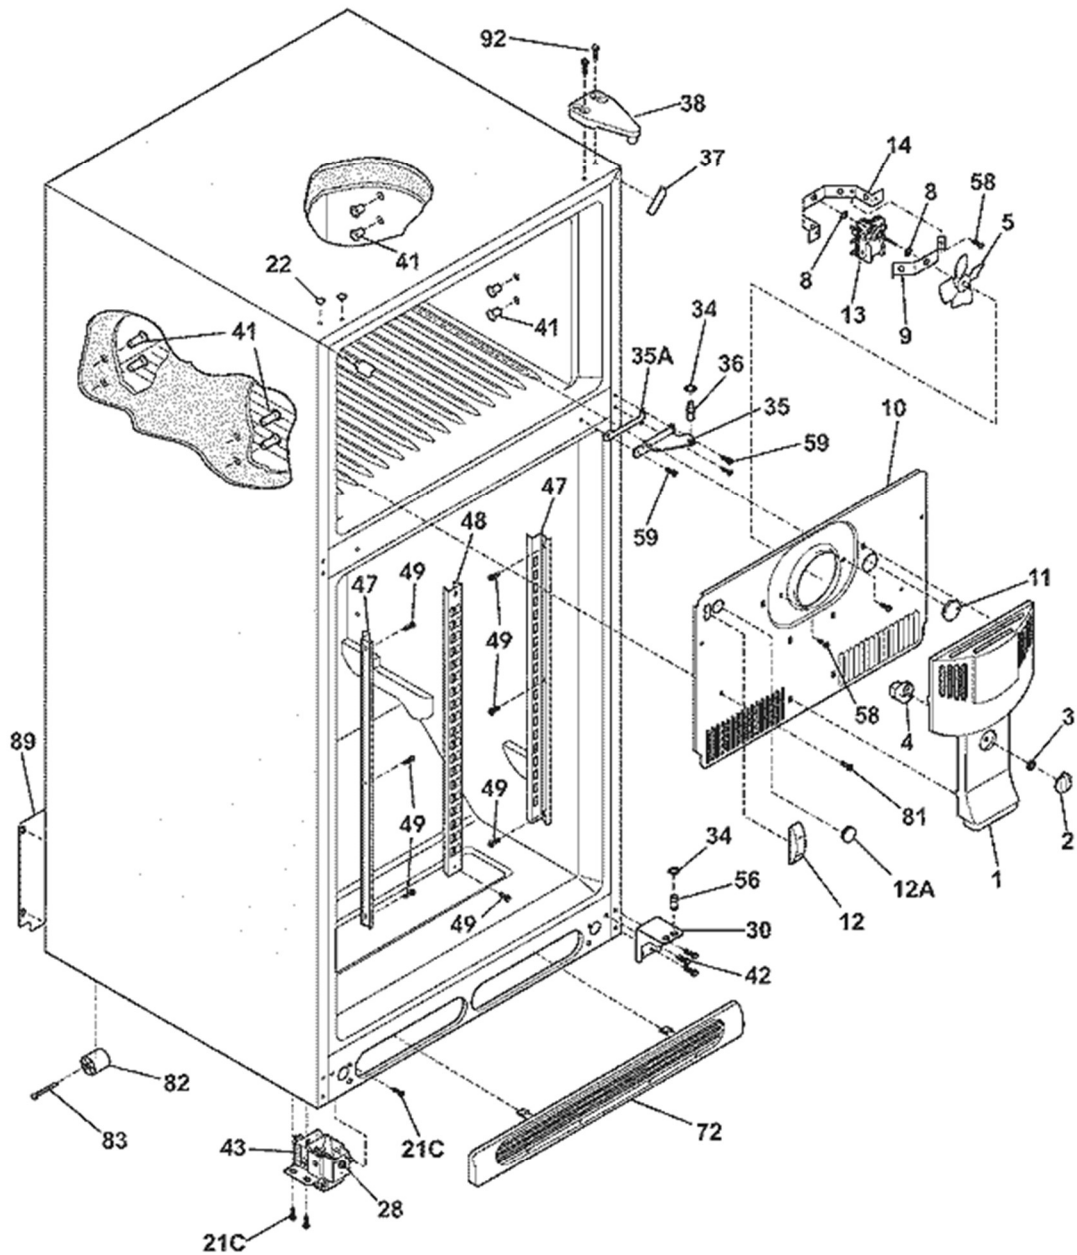

Publication No: 5995443701

WRT18MP6CSB

CABINET

N05BBAABD6

08/05

4

Guía	Descripción	# de parte
1	Cover-fan	241652301
2	Damper Control Knob	240367001
3	NUT	5303212803
4	DAMPER-FAN COVER	241523701
8	Fan Motor Mounting Bushing	G187559
9	BRACKET-MOTOR Mounting	5303292396
10	COVER	242239305
11	Plug Button - White	5303208309
12	Ice Maker Plug	242193602
12A	PLUG-WTR INLET TUBE	240374401
12A	PLUG-FOAM-WTR-INLET	241586701
13	Evaporator Fan Motor Kit - 120V 60Hz	5303918549
14	Evaporator Bracket and Grommet	240438003
21C	SCREW	218252201
22	PLUG-BUTTON	215774918
28	ROLLER Assembly	5304499445
30	Lower Hinge Bracket	240314011
34	Single Washer	240311303
35	Center Hinge Bracket	240313803
35A	Center Hinge Spacer	240336802
36	Center Hinge Pin	241708002
37	CORNER CABINET TRIM	5303918607
38	Upper Hinge	240313703
41	GROMMET	5304509705
42	Hinge Mounting Hexagonal Screw	240578902
43	CHANNEL-SHELF Mounting	218233302
47	CHANNEL-SHELF Mounting	218233302
48	CHANNEL-SHELF Mounting	5303292395
49	SCREW	218362501
56	Lower Hinge Pin	240516502
59	Screw -#10-32 X 3/4	240442707
72	Kickplate Grille	241839407
81	Hex Head Screw	5304455650
82	Rear Roller - Black	5304418225
83	RIVET	5304455655
89	COVER-ACCESS	241733911
92	Hexagonal Screw	241710601
F5	Evaporator Fan Blade	5308000010

Publication No: 5995443701

WRT18MP6CSB

DOOR

N05DAACKA0

08/05

2

Guía	Descripción	# de parte
1	Freezer Door Gasket - Black	241872509
2	Fresh Food Door Gasket - Black	241872512
4	Door Shelf Retainer Bar	240534901
4B	Door Shelf Retainer Bar	240534701
7	Dairy Door - Clear	240337712
8	Freezer Door Shelf Retainer Bar	240534801
11	DOOR	241623309
12	NAMEPLATE	240415702
13	Door Stop - Black	240312422
13A	DOOR STOP	240312415
15	DOOR	241623412
18	Door Handle	218668003
21	Screw - Kit of Four	5304515677
21C	SCREW	218252201
22	Hinge Bearing	5304507147
37	Handle Trim - Black	215870636