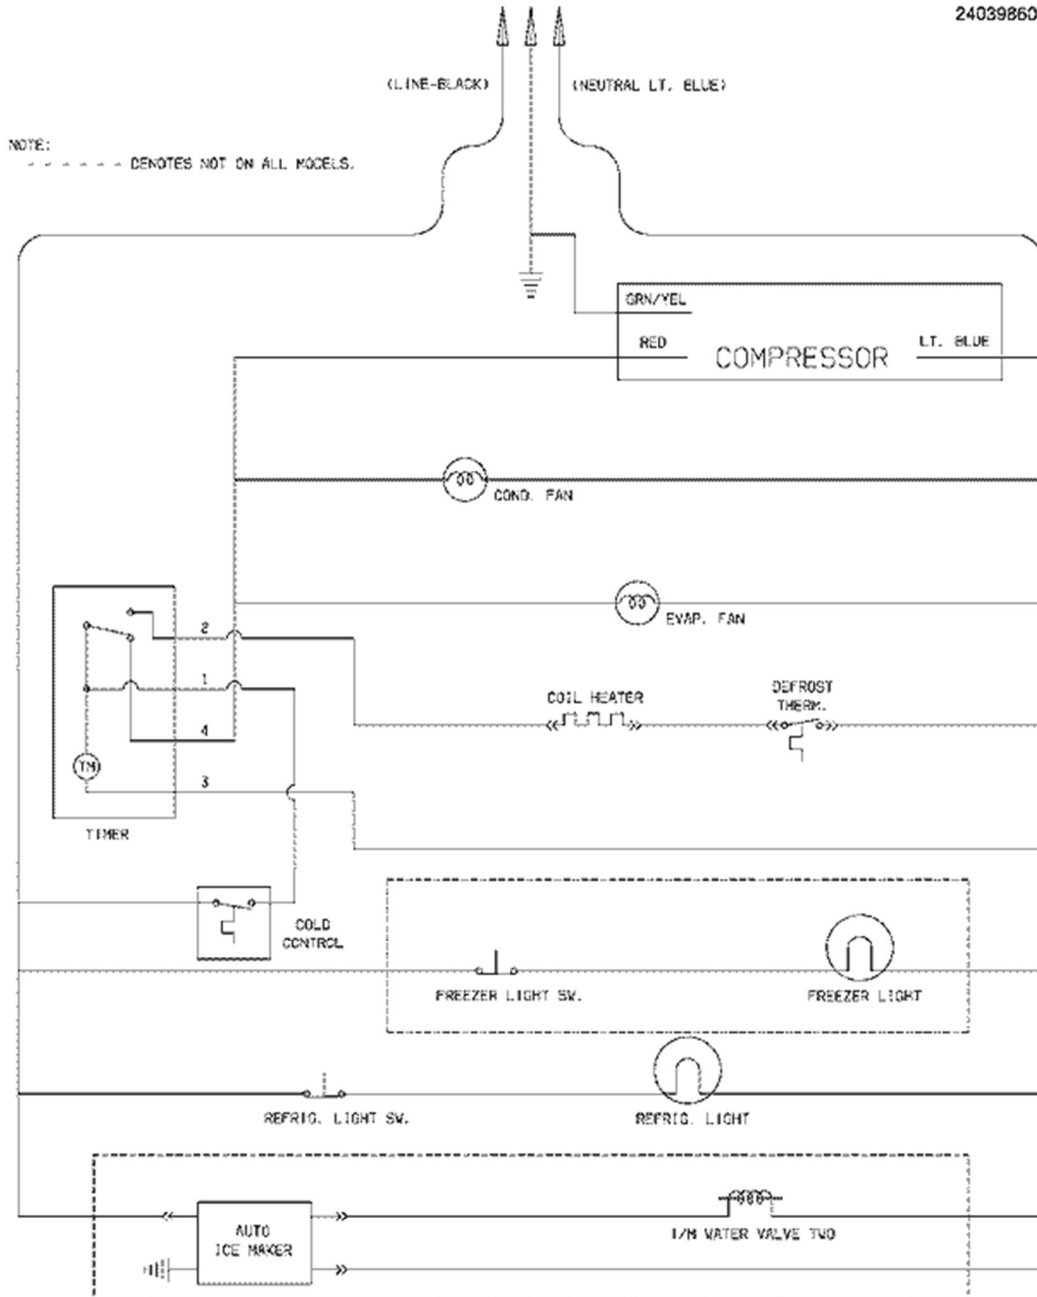

Publication No: 5995443701

WRT18MP6CSB

SYSTEM

08/05

8

Guía	Descripción	# de parte
6	HARNESS-WIRING	240581701
16	Aluminum Heater Strap	5308000110
17	TROUGH-DRAIN	241801301
20	INSULATION BLOCK	241551902
22	BASE	241665602
23	Compressor Mounting Grommet	218513300
25	SCREW-COMPRESSOR MT	240491503
26	Defrost Pan	241920605
34	Condenser Coil Grommet	240405201
41	SCREW-#8-18 X 3/8 F	241941202
44	CLAMP-WIRING HARNES	5303001199
45	Hex Head Screw	5304455650
56	COVER-TERMINAL	218895701
57	CLIP-WIRING HARNESS	240542601
58	SCREW-#8-32 X 3/8	240555002
59	BRACKET-COND. MOTOR ASSEMBLY	5304430246
82	Rear Roller - Black	5304418225
83	RIVET	5304455655
84	TUBE-DRAIN	240500801
85	TUBE-CONNECTOR	240493101
F1	CONDENSER KIT	5304472169
F4	Filter - Drier	5303305677
F14	Refrigerator Defrost Heater Kit	5303918208
F15	EVAPORATOR KIT	5303918274
F21	Defrost Thermostat	5303918202
F29	COMPRESSOR	5304464034
F30	Relay Switch	5304433579
F31	Start Device - 5 speed	216954208
F60	Refrigerator Condenser Fan Motor Kit	5303918774
F61	Fan Blade	240524102

WRT18MP6CSB

Publication No: 5995443701

WIRING DIAGRAM

Functional Parts
* Non-illustrated Parts

Publication No: 5995443701

WRT18MP6CSB

WIRING SCHEMATIC

240398601