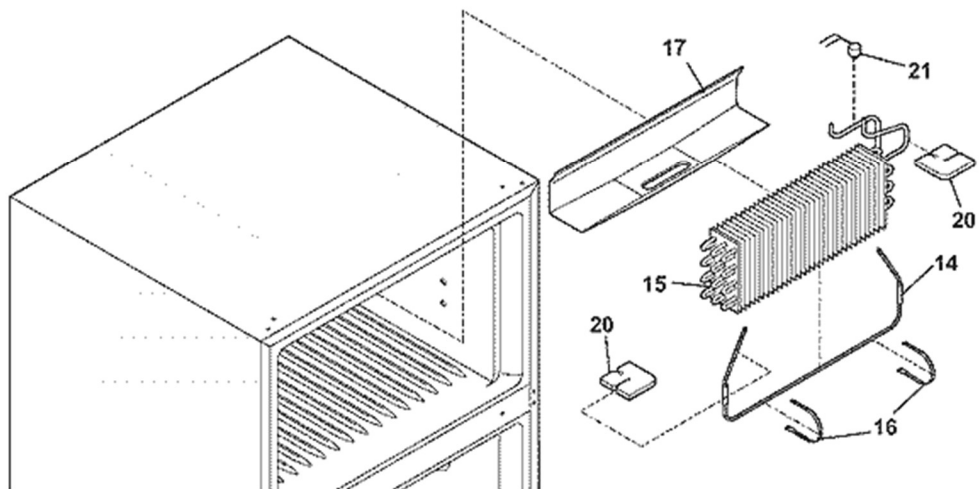

Publication No: 5995443701

WRT18MP6CSB

SYSTEM

08/05

8

Guía	Descripción	# de parte
6	HARNESS-WIRING	240581701
16	Aluminum Heater Strap	5308000110
17	TROUGH-DRAIN	241801301
20	INSULATION BLOCK	241551902
22	BASE	241665602
23	Compressor Mounting Grommet	218513300
25	SCREW-COMPRESSOR MT	240491503
26	Defrost Pan	241920605
34	Condenser Coil Grommet	240405201
41	SCREW-#8-18 X 3/8 F	241941202
44	CLAMP-WIRING HARNES	5303001199
45	Hex Head Screw	5304455650
56	COVER-TERMINAL	218895701
57	CLIP-WIRING HARNESS	240542601
58	SCREW-#8-32 X 3/8	240555002
59	BRACKET-COND. MOTOR ASSEMBLY	5304430246
82	Rear Roller - Black	5304418225
83	RIVET	5304455655
84	TUBE-DRAIN	240500801
85	TUBE-CONNECTOR	240493101
F1	CONDENSER KIT	5304472169
F4	Filter - Drier	5303305677
F14	Refrigerator Defrost Heater Kit	5303918208
F15	EVAPORATOR KIT	5303918274
F21	Defrost Thermostat	5303918202
F29	COMPRESSOR	5304464034
F30	Relay Switch	5304433579
F31	Start Device - 5 speed	216954208
F60	Refrigerator Condenser Fan Motor Kit	5303918774
F61	Fan Blade	240524102