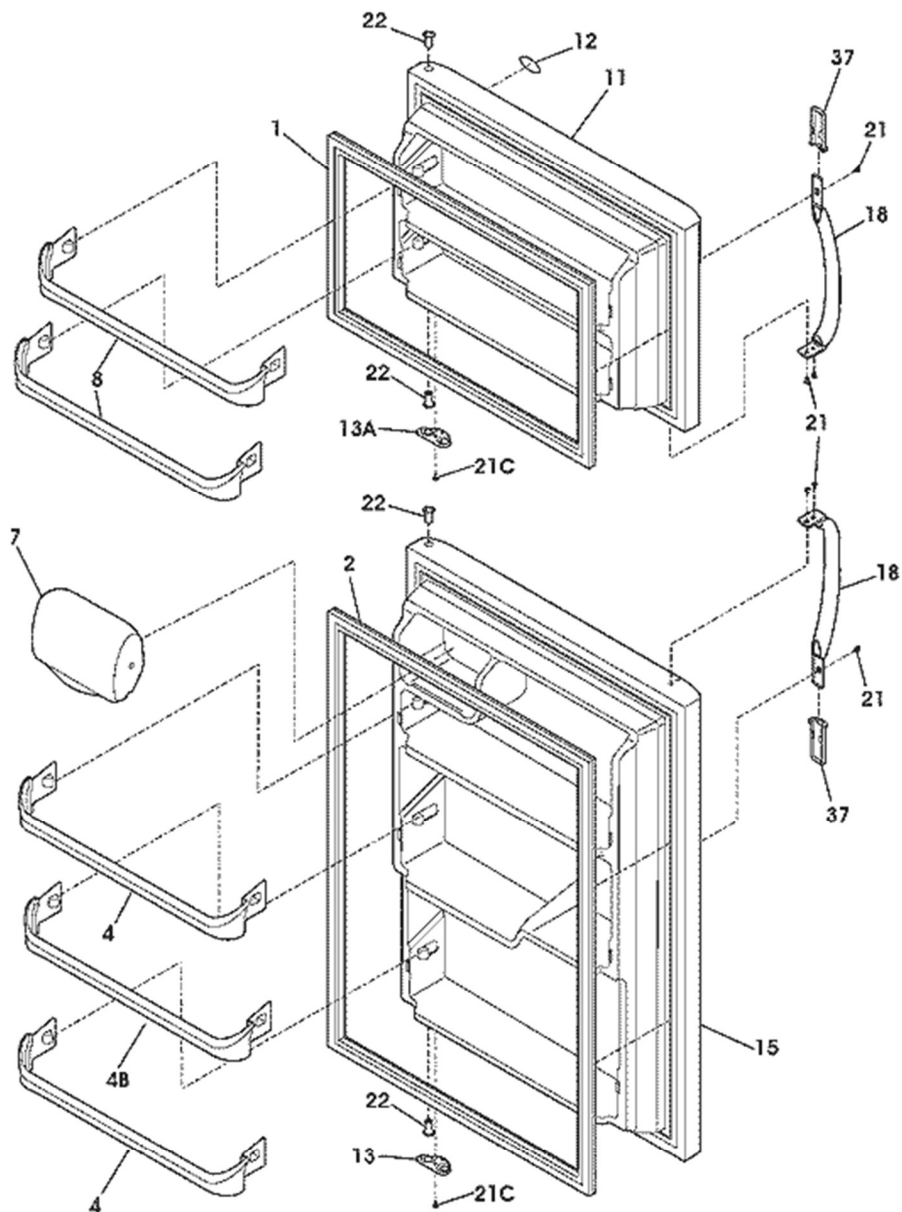

Publication No: 5995443701

WRT18MP6CSB

CABINET

N05BBAABD6

08/05

4

Guía	Descripción	# de parte
1	Cover-fan	241652301
2	Damper Control Knob	240367001
3	NUT	5303212803
4	DAMPER-FAN COVER	241523701
8	Fan Motor Mounting Bushing	G187559
9	BRACKET-MOTOR Mounting	5303292396
10	COVER	242239305
11	Plug Button - White	5303208309
12	Ice Maker Plug	242193602
12A	PLUG-WTR INLET TUBE	240374401
12A	PLUG-FOAM-WTR-INLET	241586701
13	Evaporator Fan Motor Kit - 120V 60Hz	5303918549
14	Evaporator Bracket and Grommet	240438003
21C	SCREW	218252201
22	PLUG-BUTTON	215774918
28	ROLLER Assembly	5304499445
30	Lower Hinge Bracket	240314011
34	Single Washer	240311303
35	Center Hinge Bracket	240313803
35A	Center Hinge Spacer	240336802
36	Center Hinge Pin	241708002
37	CORNER CABINET TRIM	5303918607
38	Upper Hinge	240313703
41	GROMMET	5304509705
42	Hinge Mounting Hexagonal Screw	240578902
43	CHANNEL-SHELF Mounting	218233302
47	CHANNEL-SHELF Mounting	218233302
48	CHANNEL-SHELF Mounting	5303292395
49	SCREW	218362501
56	Lower Hinge Pin	240516502
59	Screw -#10-32 X 3/4	240442707
72	Kickplate Grille	241839407
81	Hex Head Screw	5304455650
82	Rear Roller - Black	5304418225
83	RIVET	5304455655
89	COVER-ACCESS	241733911
92	Hexagonal Screw	241710601
F5	Evaporator Fan Blade	5308000010

Publication No: 5995443701

WRT18MP6CSB

DOOR

N05DAACKA0

08/05

2

Guía	Descripción	# de parte
1	Freezer Door Gasket - Black	241872509
2	Fresh Food Door Gasket - Black	241872512
4	Door Shelf Retainer Bar	240534901
4B	Door Shelf Retainer Bar	240534701
7	Dairy Door - Clear	240337712
8	Freezer Door Shelf Retainer Bar	240534801
11	DOOR	241623309
12	NAMEPLATE	240415702
13	Door Stop - Black	240312422
13A	DOOR STOP	240312415
15	DOOR	241623412
18	Door Handle	218668003
21	Screw - Kit of Four	5304515677
21C	SCREW	218252201
22	Hinge Bearing	5304507147
37	Handle Trim - Black	215870636