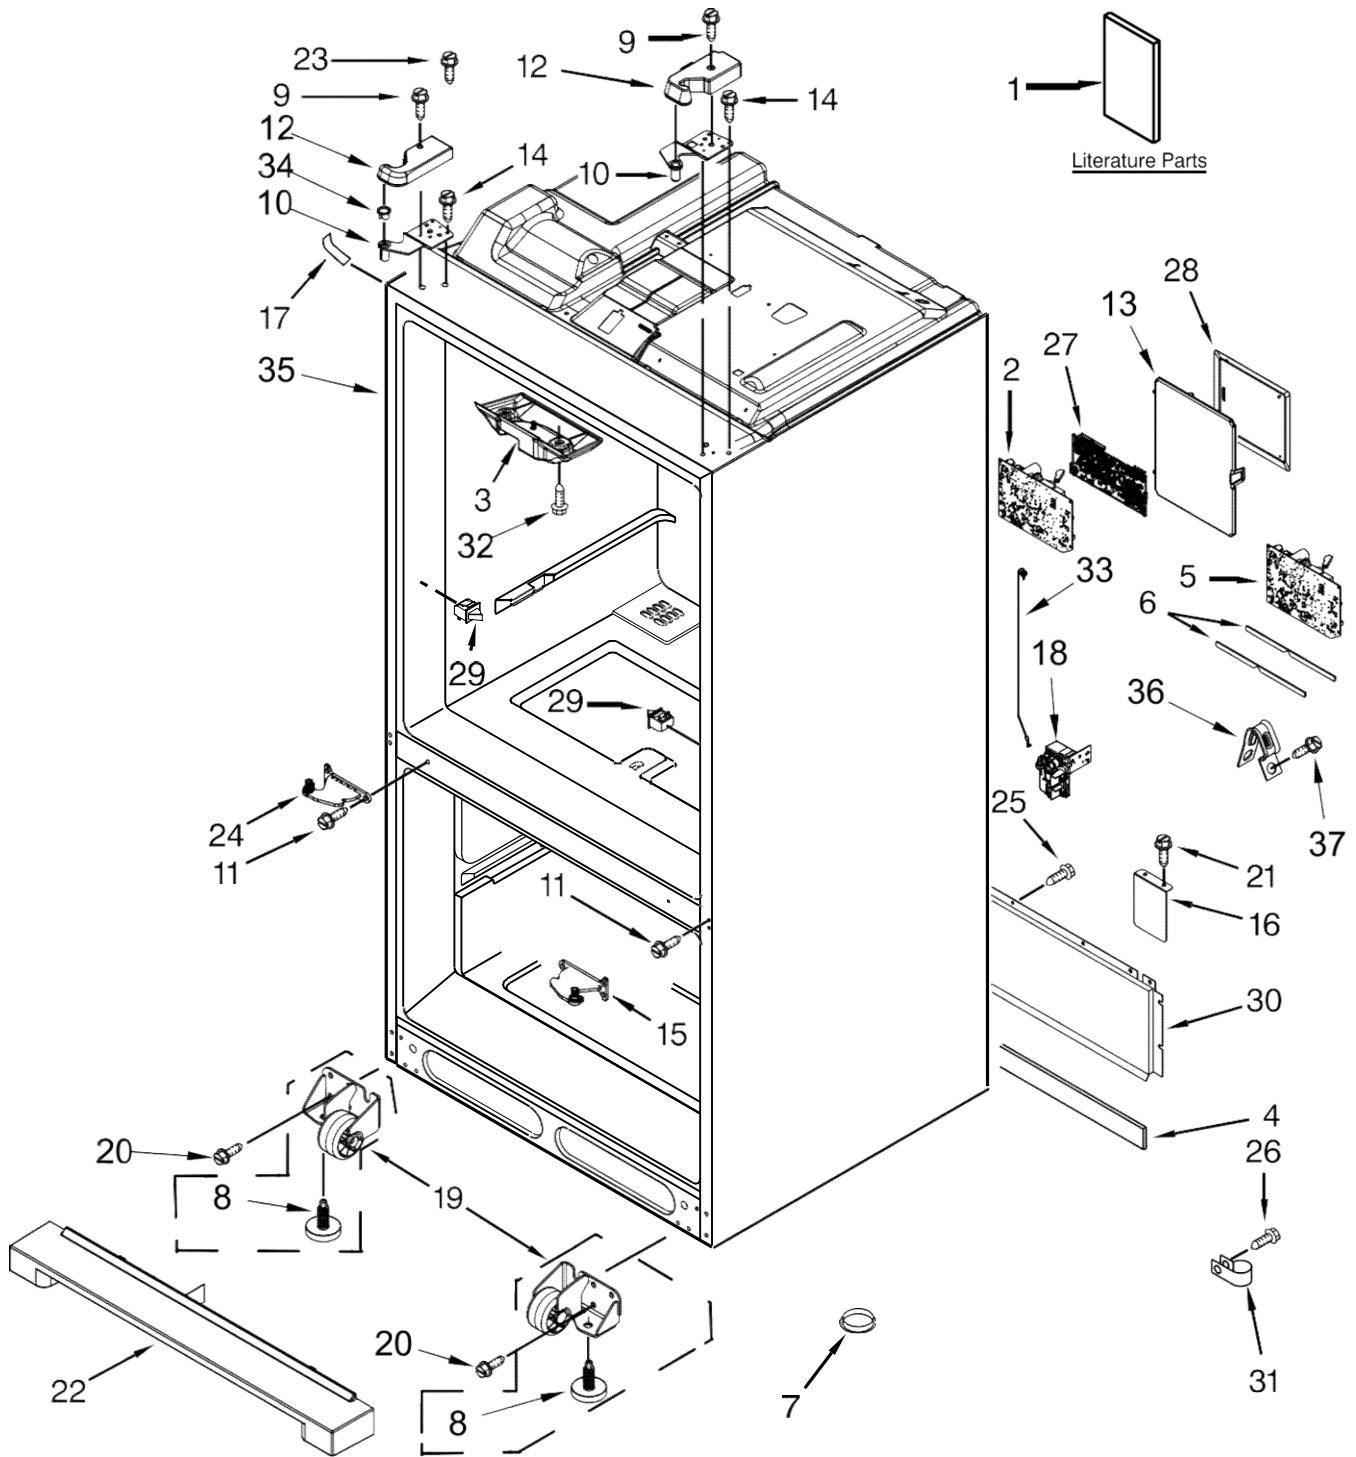

## **FRENCH DOOR BOTTOM MOUNT REFRIGERATOR**

### **MODELS:**

WRV976FDEM01 (Monochromatic Stainless Steel)

<u>Illus. No.</u>	<u>Part No.</u>	<u>Description</u>
1		Literature Parts Tech Sheet
	W10822340	English
	W10822341	French
	W10730915	Owners Manual
	W10811659	Energy Guide
2	W10624574	Supply, Power
3	W10734554	Block, Pivot
4	W10505487	Gasket
5	W10811365	Board, Control
6	W10415341	Gasket, HV Box
7		Plug, Button
	A3076901	Black
8	W10141622	Brake, Roller
9	12992602	Screw
10		Hinge, Top
	W10691543	Left Hand
	W10691546	Right Hand
11	W10403212	Screw

<u>Illus. No.</u>	<u>Part No.</u>	<u>Description</u>
12		Cover, Top Hinge Left Hand
	W10725013	Grey
		Right Hand
	W10709866	Grey
13	W10277839	Lid, HV
14	W10308751	Screw (Black)
15		Hinge, Center (Right)
	W10691701	Grey
16	W10336736	Cover, Roller
17		Cover, Corner
	12587703AP	Grey
18	W10394076	Valve, Water
19		Assembly, Roller
	W10515763	Left Hand
	W10515762	Right Hand
20	12991302	Screw
21	12990701	Screw