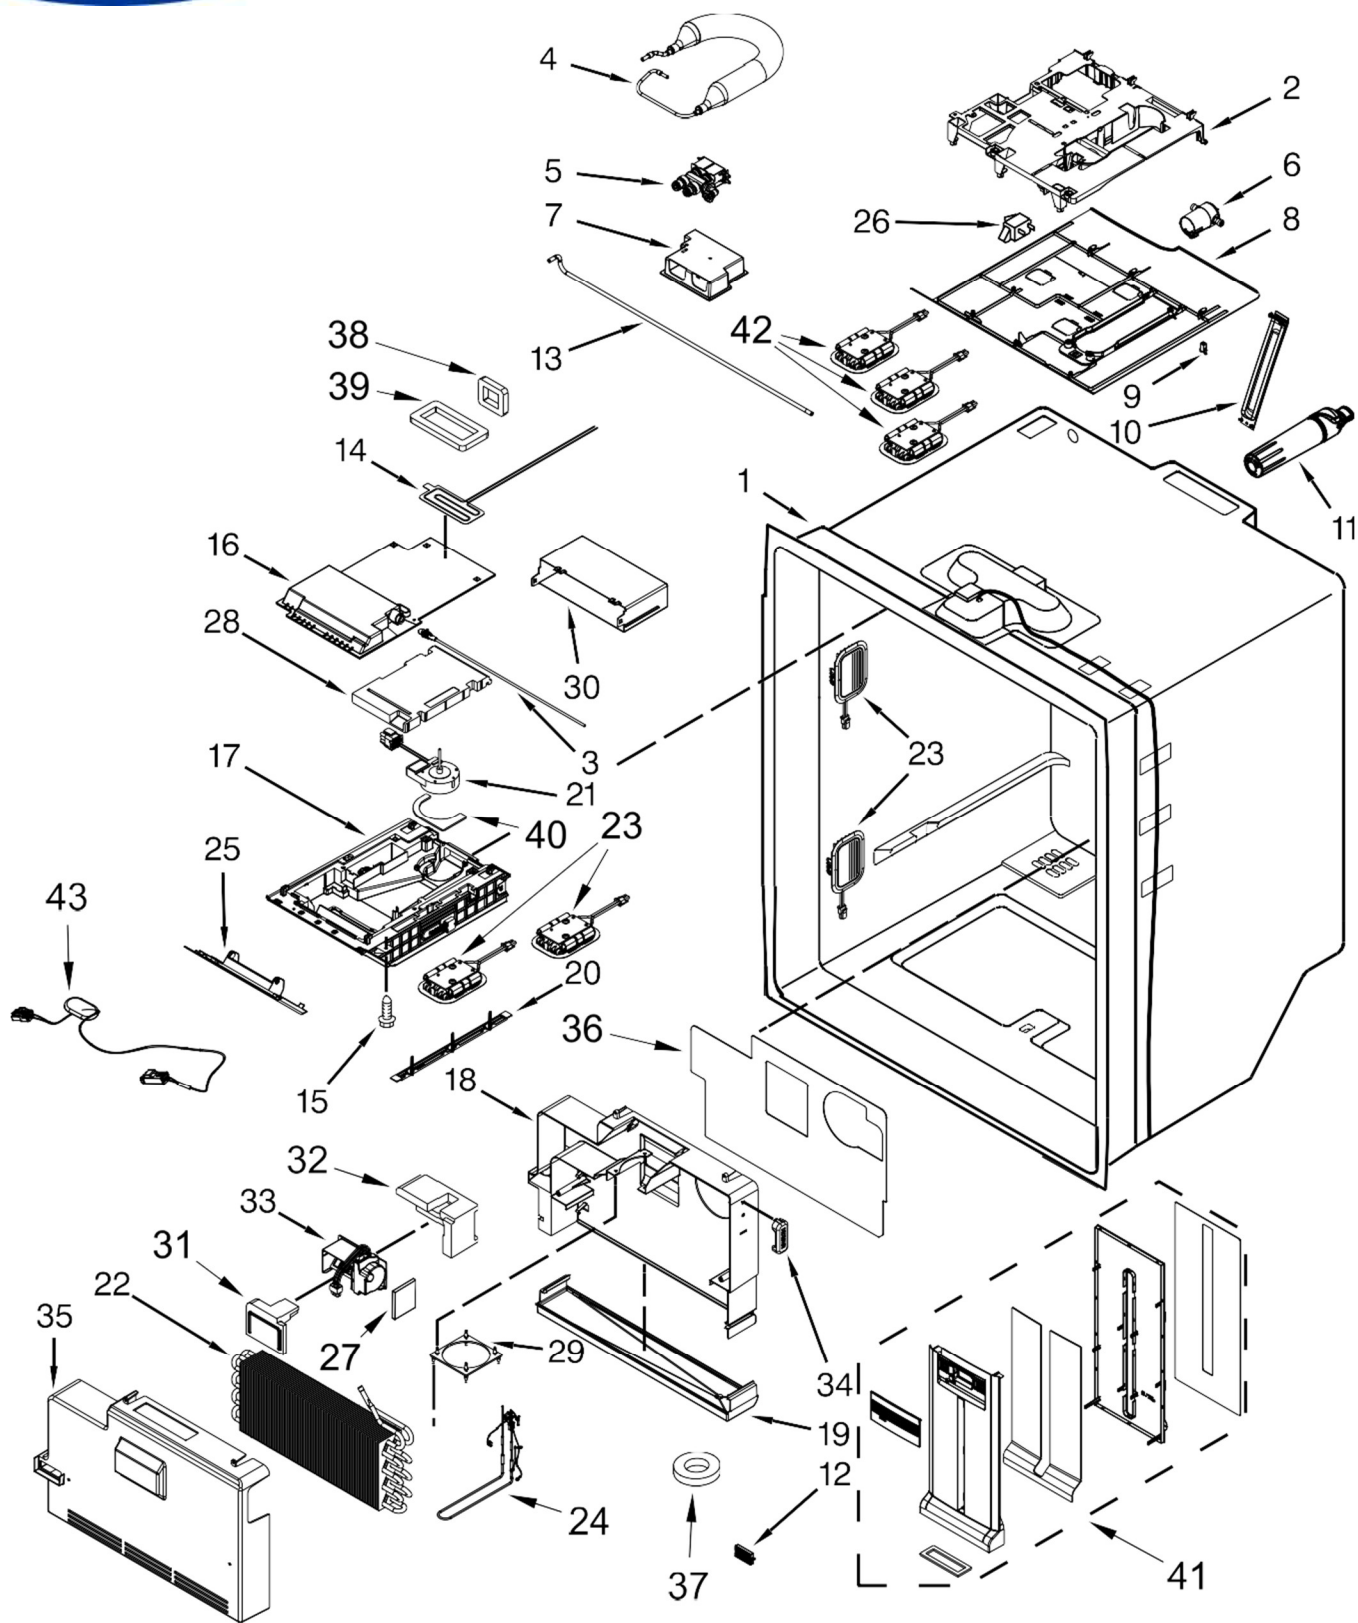

<u>Illus. No.</u>	<u>Part No.</u>	<u>Description</u>
1		Liner (Not A Serviceable Part)
2	W10705147	Housing, Water System
3	W10736144	Tube, Fill
4	W10711460	Reservoir, Water (Also Order Wire Tie Part 8567668)
5	W10341329	Valve, Dual Water
6	W10238156	Housing, Water Filter
7	W10279854	Enclosure, Valve
8	W10669663	Cover, Waterbox
9	2223877	Latch, Push
10	W10277949	Door, Filter Access
11	W10680605	Filter, Water
12	W10315189	Filter, Air
13	W10674102	Waterline, Valve To Hinge
14	W10820065	Heater, Fill Tube
15	12990518	Screw
16	W10598013	Cover, Icebox

<u>Illus. No.</u>	<u>Part No.</u>	<u>Description</u>
17	W10811686	Assembly, Icebox (Foamed)
18	W10503486	Enclosure, Evaporator
19	W10525237	Pan, Drain
20	W10505516	Trim, Icebox
21	W10460280	Fan, Icebox
22	W10630535	Assembly, Evaporator
23	W10660728	Assembly, LED Light Module
24	W10727641	Assembly, Refrigerator Evaporator Wire (Includes Evaporator Fan Motor and Thermistor)
25	W10682576	Assembly, Icebox Fascia
26	C3680310V	Switch, Light
27	W10470981	Gasket, Damper
28	W10280983	Insulation
29	W10389152	Support, Fan
30	W10635022	Adapter, Icebox
31	W10503491	Retainer, Damper

<u>Illus. No.</u>	<u>Part No.</u>	<u>Description</u>
32	W10503492	Support, Damper
33	W10248595	Damper, Electronic Control
34	W10438957	Cover, Thermistor
35	W10503500	Cover, Evaporator
36	W10465948	Gasket, Evaporator Enclosure
37	W10510863	Gasket, Drain Tube
38	W10320706	Gasket, Rear Return
39	W10280988	Gasket, Rear Supply
40	W10392172	Gasket, Fan
41	W10749500	Assembly, Air Tower
42	W10610289	Harness, LED Wire (Includes LED lights)
43	W10673048	Jumper, Fascia Heater
		Following Parts Not Illustrated
	W10821278	Wire Assembly Dual Valve Box