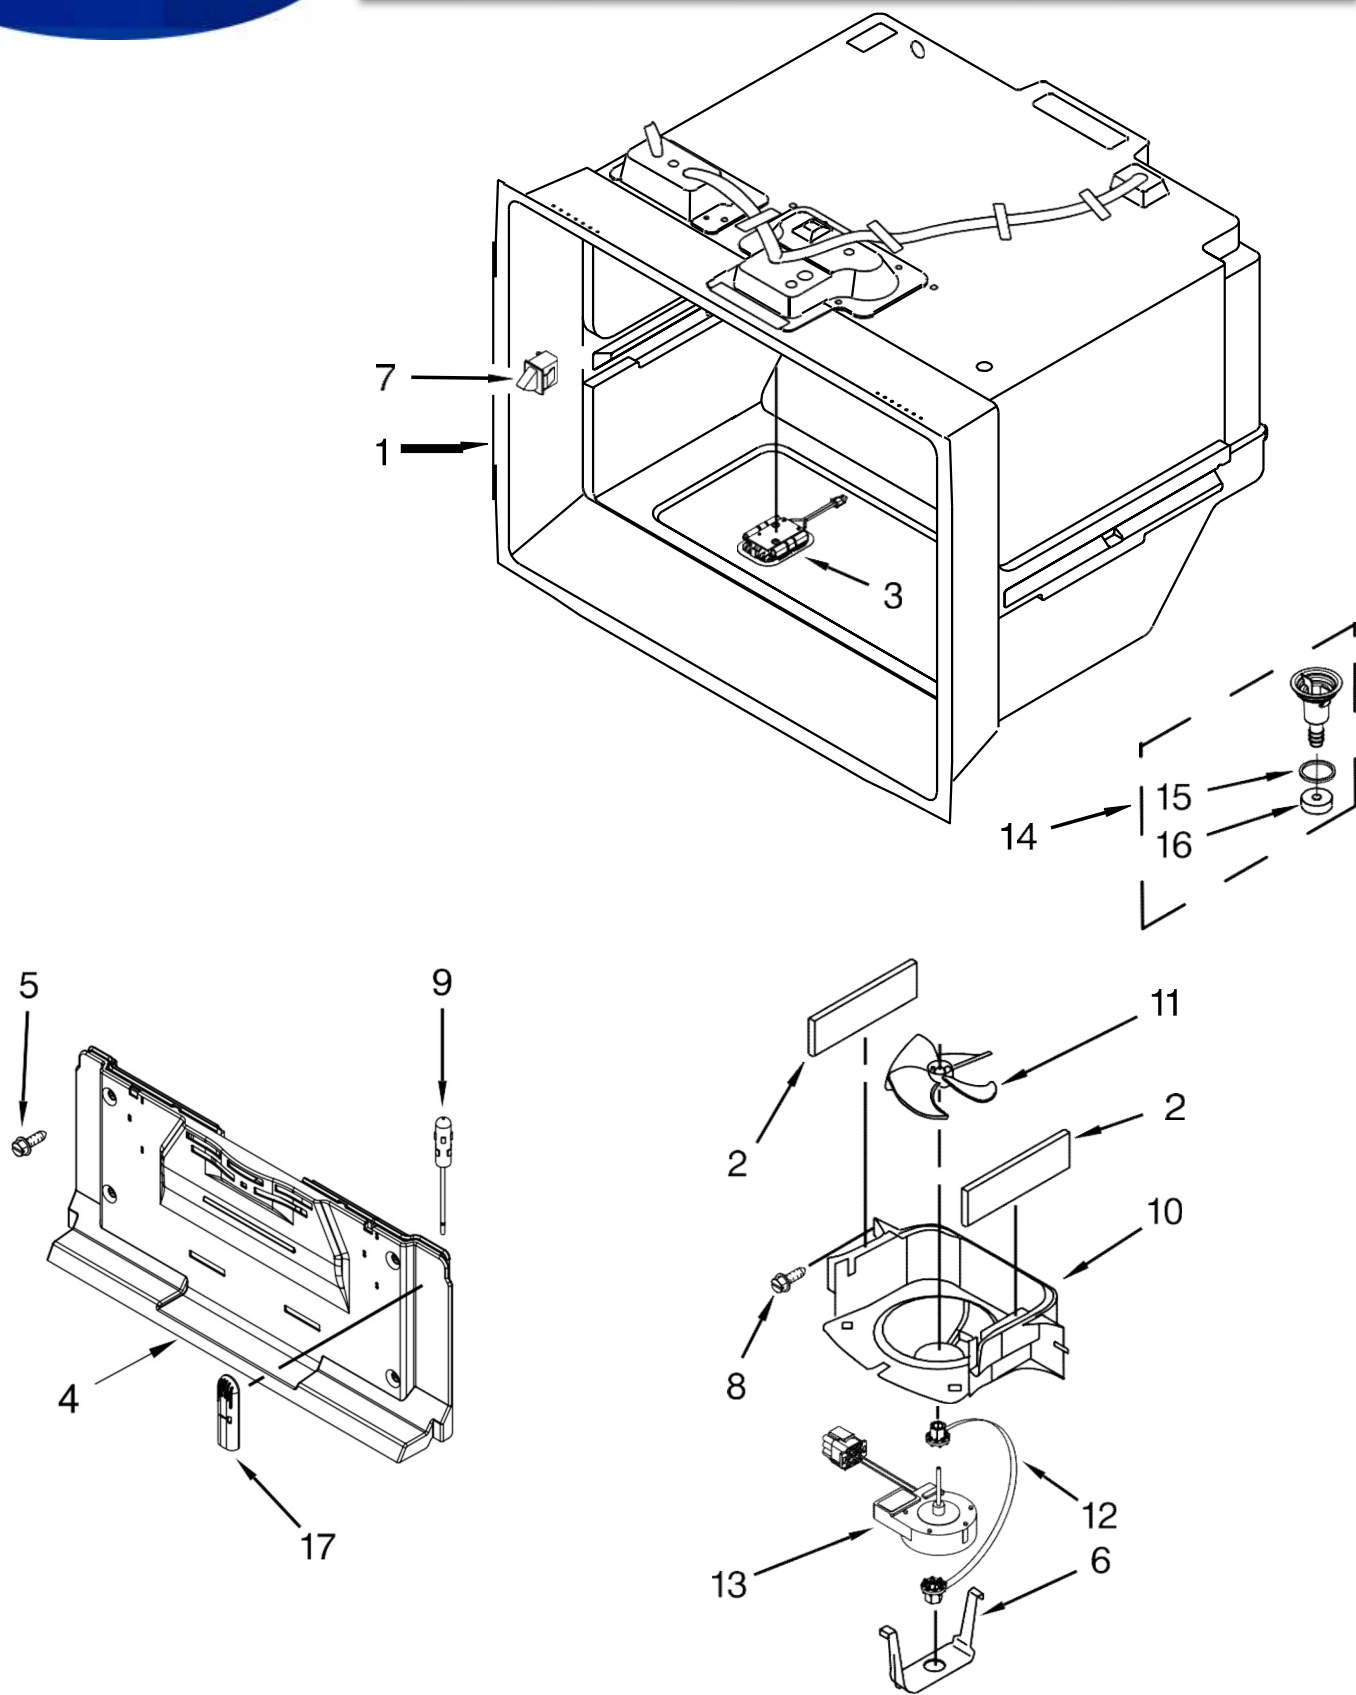

<u>Illus.</u> <u>No.</u>	<u>Part No.</u>	<u>Description</u>	<u>Illus.</u> <u>No.</u>	<u>Part No.</u>	<u>Description</u>	<u>Illus.</u> <u>No.</u>	<u>Part No.</u>	<u>Description</u>
1		Liner (Not A Seviceable Part)	8	12990504	Screw	14	W10503218	Assembly, Drain Funnel
2	A3189392	Gasket, Foam	9	W10280385	Thermistor	15	M0500703	Seal
3	W10660728	Assembly, LED Light Module	10	W10363507	Shroud, Evaporator Fan	16	B8381501	Gasket, Drain
4	W10736933	Assembly, Evaporator Cover (Freezer)	11	12986101	Blade, Fan	17	W10698555	Cover, Thermistor
5	488163	Screw	12	12951101	Grommet, Fan Motor			
6	12956601	Clip, Fan Motor	13	W10701003	Motor, Evaporator (Includes Harness Thermistor, and Defrost Thermostat)			
7	C3680310V	Switch, Light