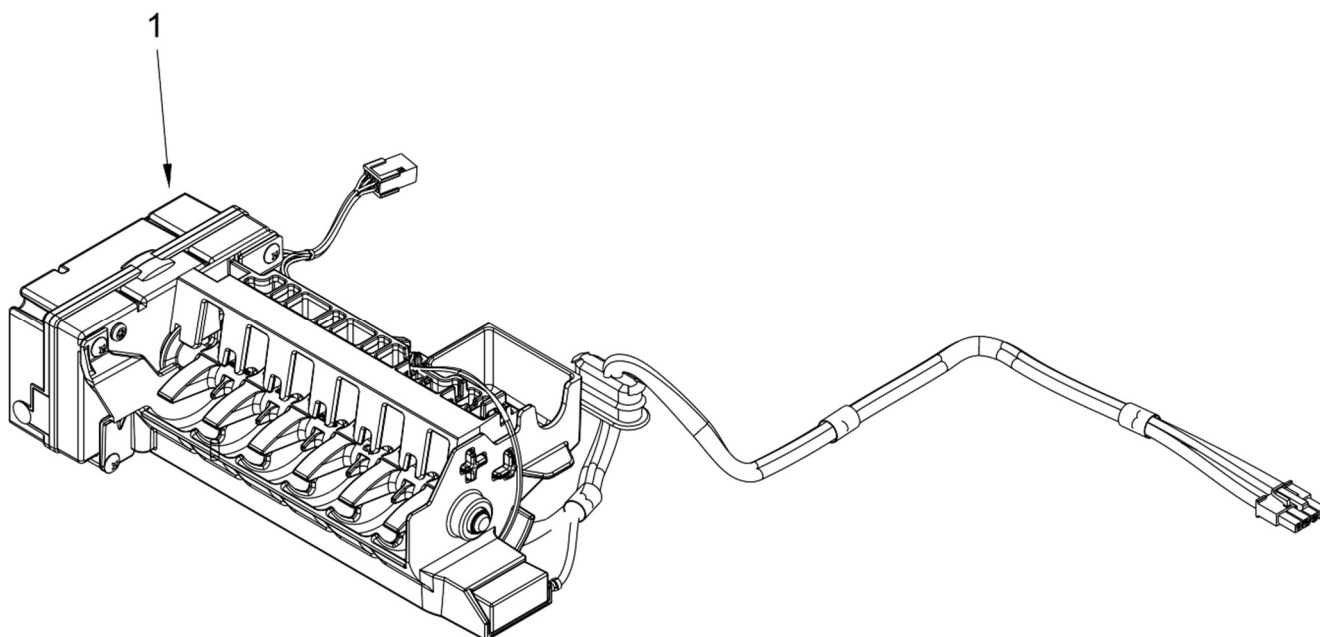

REFRIGERADOR WRV976FDEM01

<u>Illus.</u> <u>No.</u>	<u>Part No.</u>	<u>Description</u>
1	W10272364	Screw
2	W10710619	Plate, Ice Chute
3	2198628	Seal

<u>Illus.</u> <u>No.</u>	<u>Part No.</u>	<u>Description</u>
4	W10347120	Clip, Retainer
5	W10347114	Shaft, Motor
6	W10215646	Motor, Dispenser

<u>Illus.</u> <u>No.</u>	<u>Part No.</u>	<u>Description</u>
7	8281163	Screw (Stainless)
8	W10347093	Assembly, Ice Container

Illus.
No.   **Part No.**   **Description**

1 W10746960 Assembly, Icemaker

Following Parts Not
Illustrated
8003RP Kit, Water Inlet