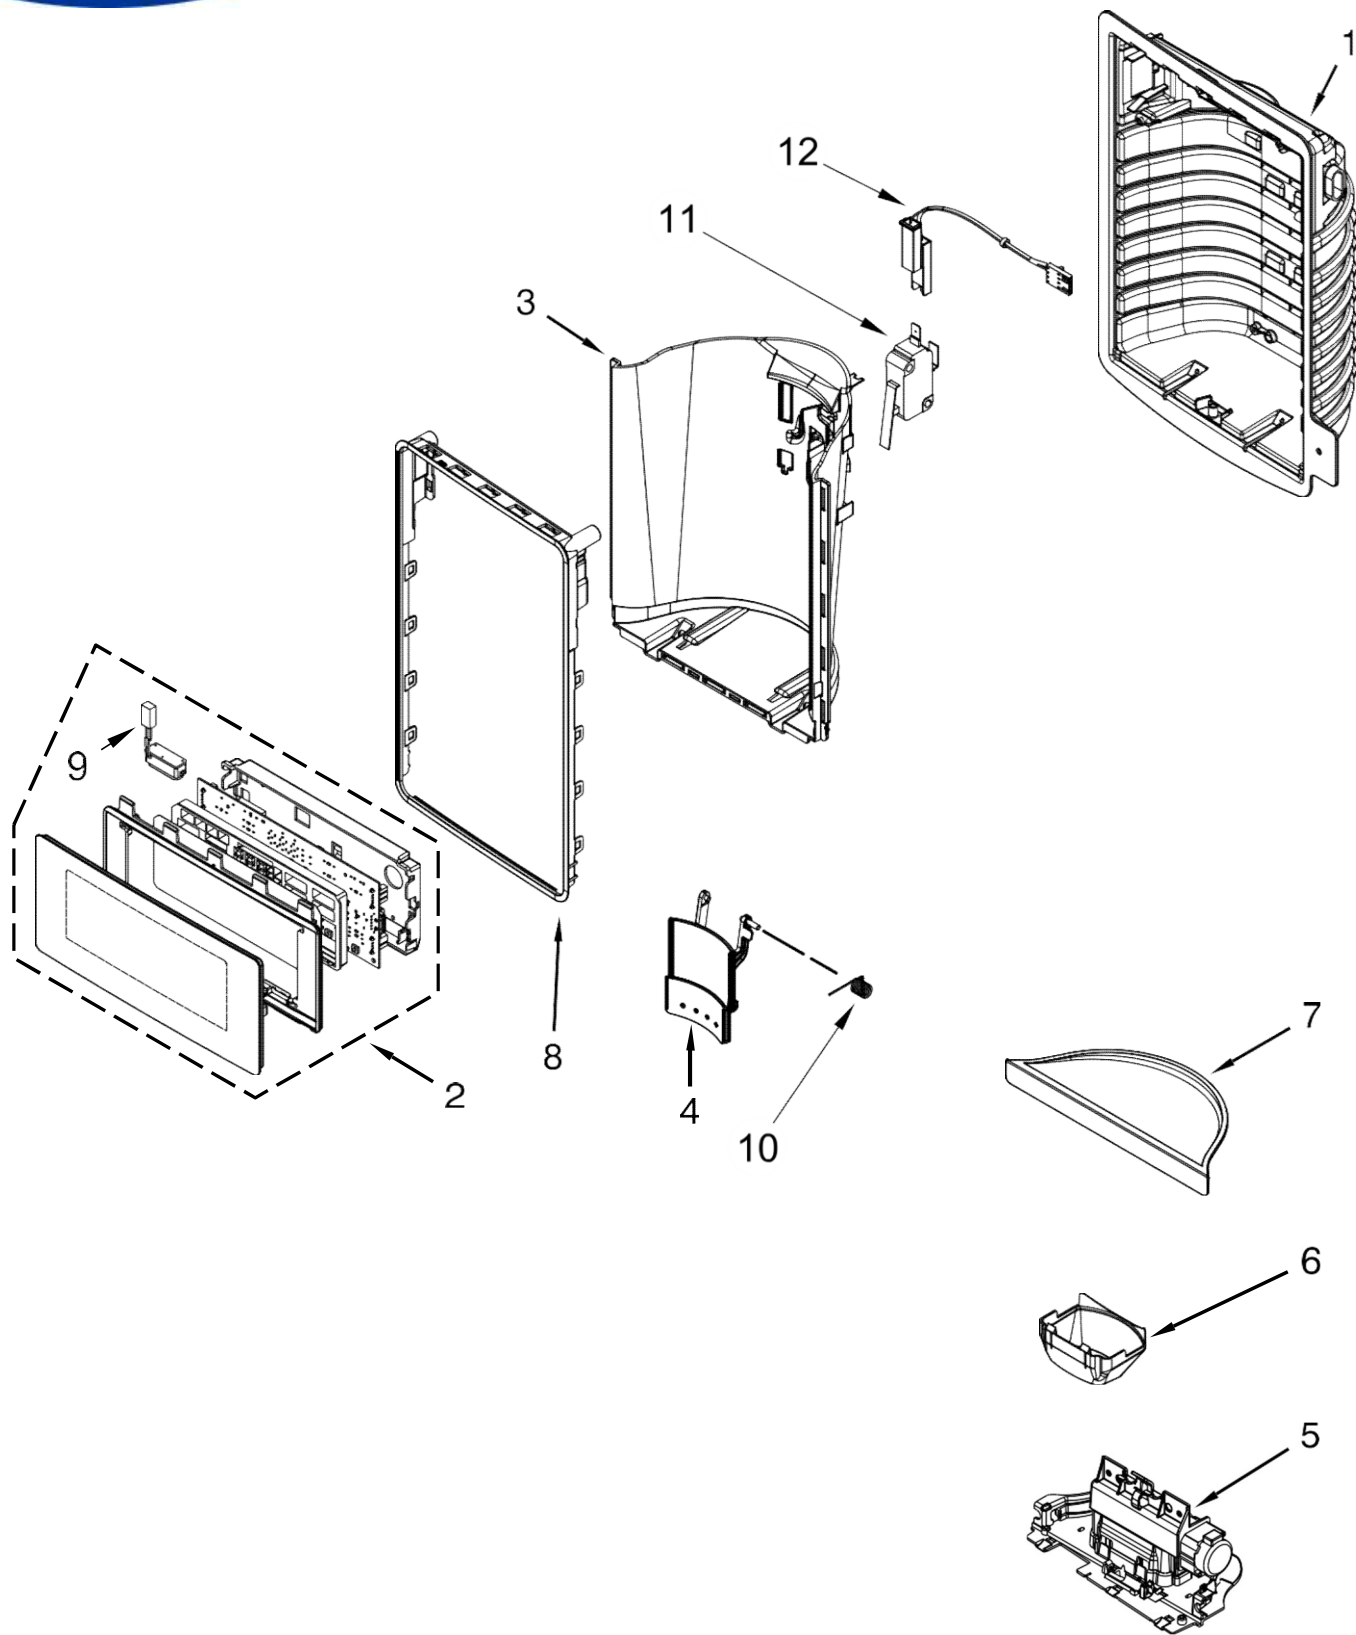

REFRIGERADOR WRV986FDEM00