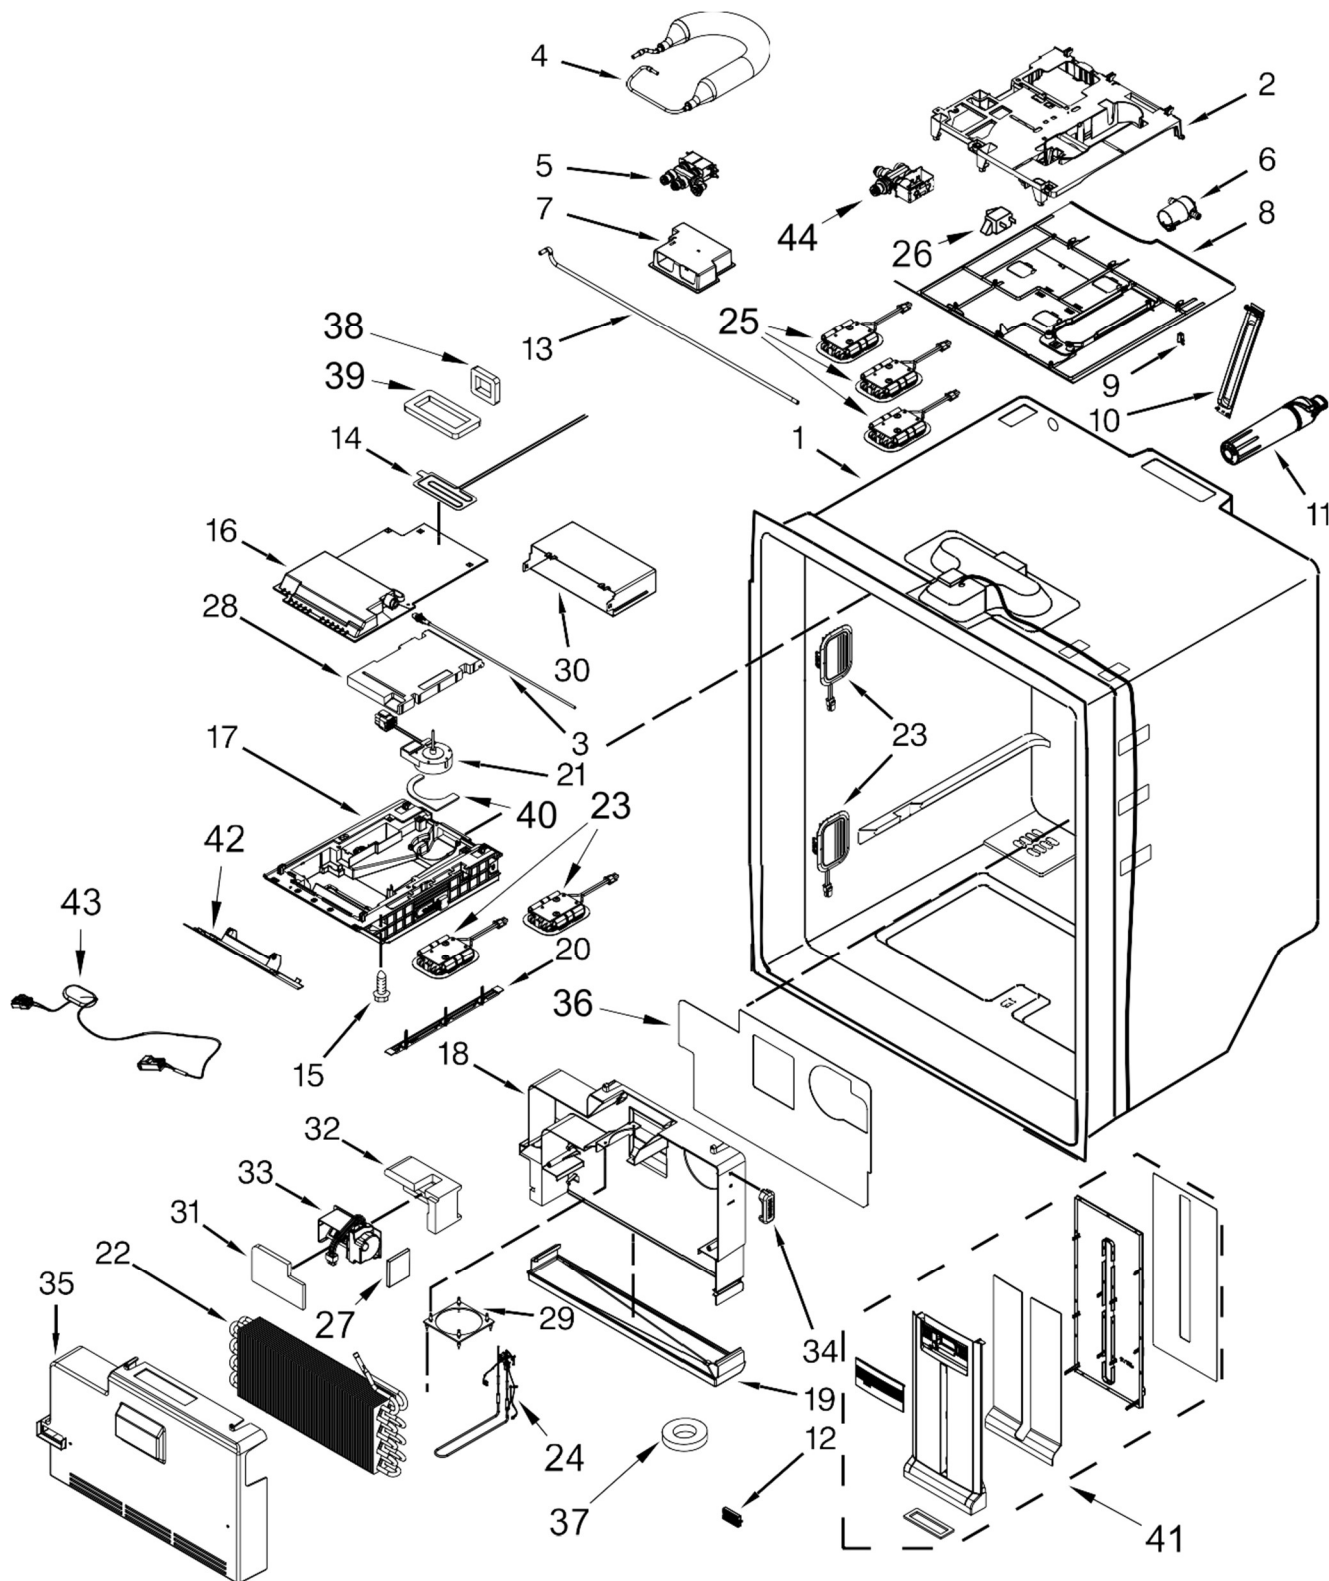

BENITO JUÁREZ #1500 GPE ZITON, CD. GUADALUPE NUEVO LEÓN TEL: 8183377999 Y 49
HORARIOS: LUNES A VIERNES 8:30 A 6:00 PM Y SÁBADOS DE 8:30 A 2:00 PM

www.denek.com