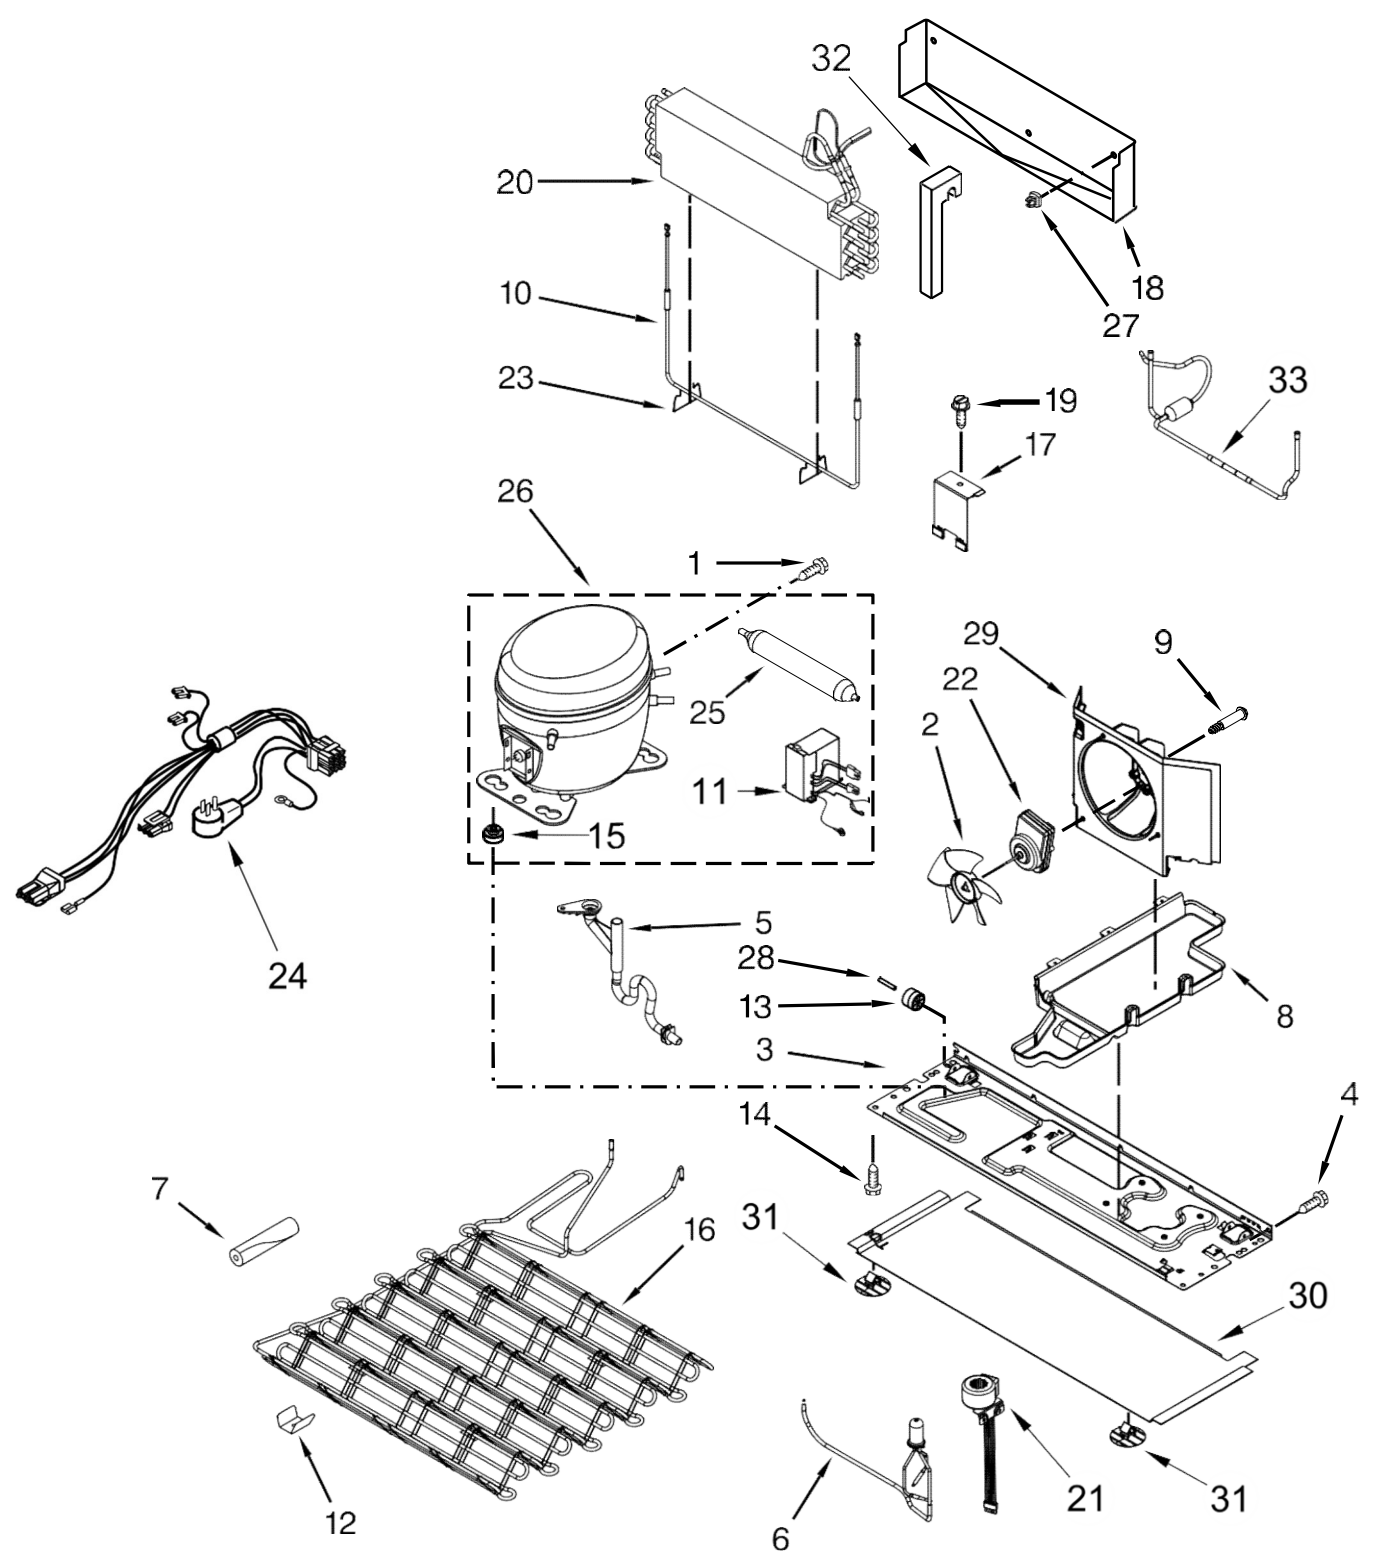

REFRIGERADOR WRV986FDEM00