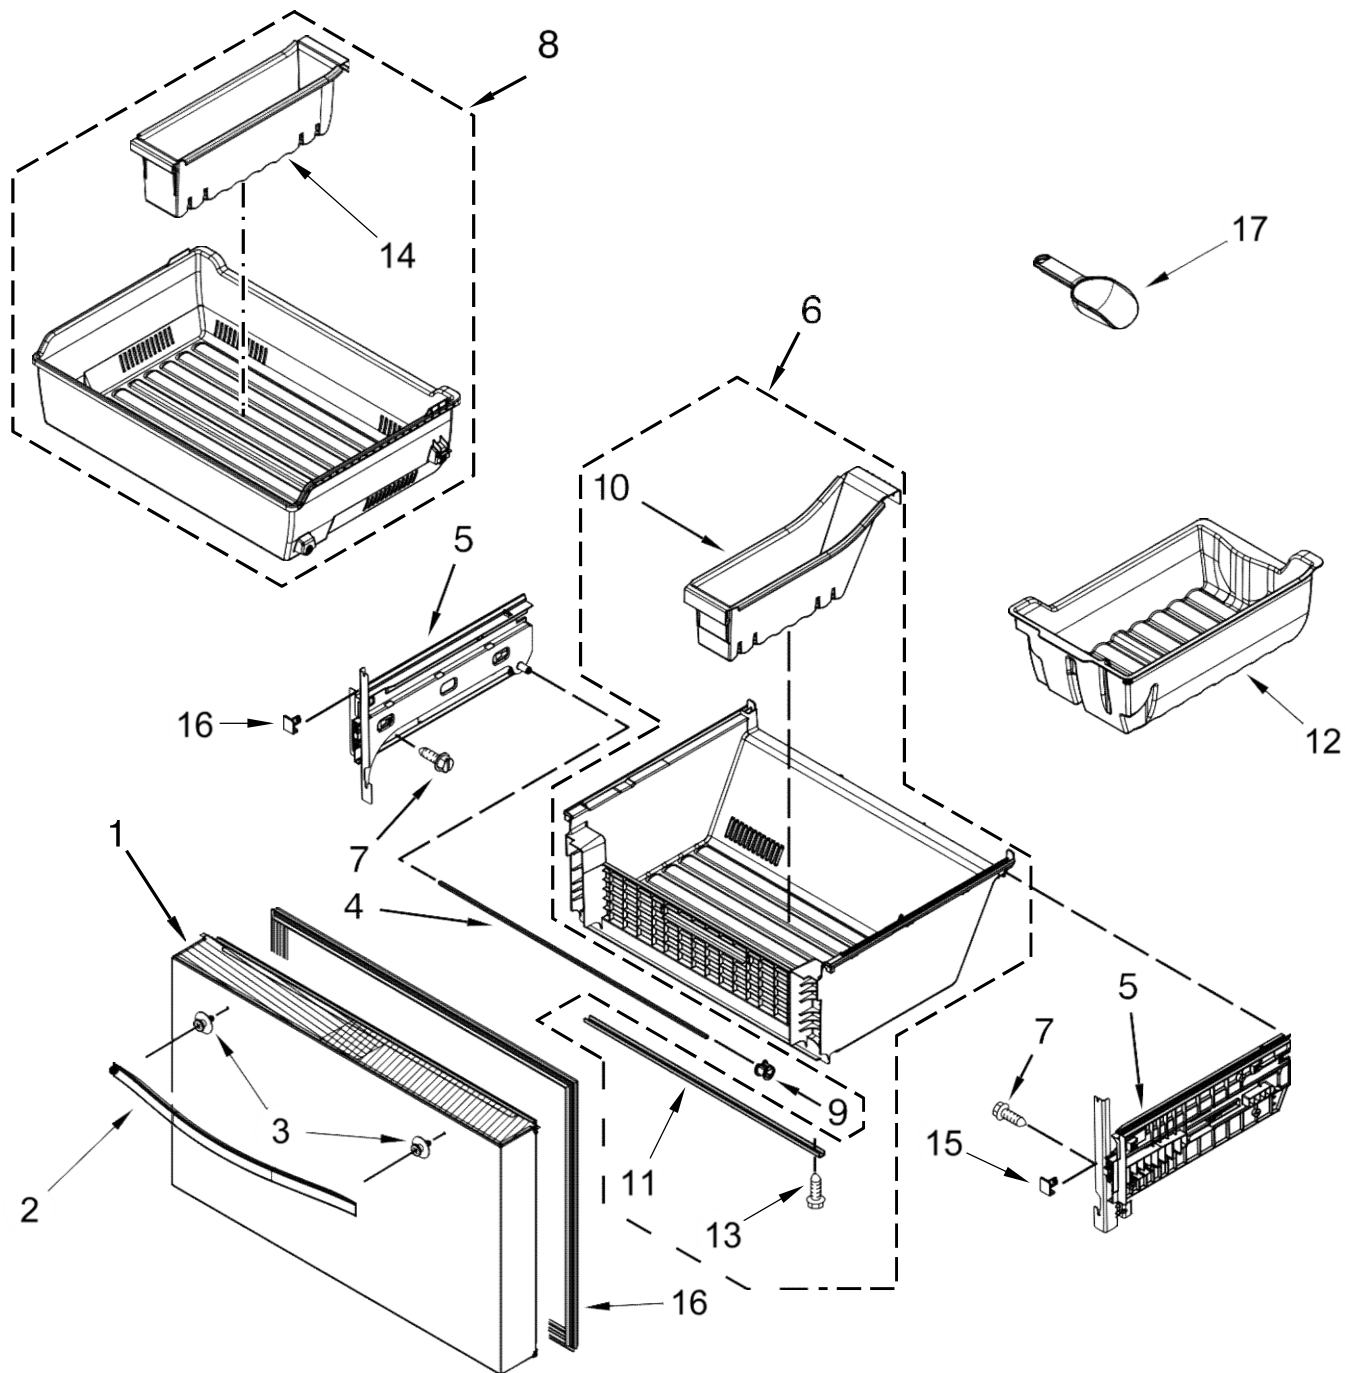

BENITO JUÁREZ #1500 GPE ZITON, CD. GUADALUPE NUEVO LEÓN TEL: 8183377999 Y 49
HORARIOS: LUNES A VIERNES 8:30 A 6:00 PM Y SÁBADOS DE 8:30 A 2:00 PM

www.denek.com