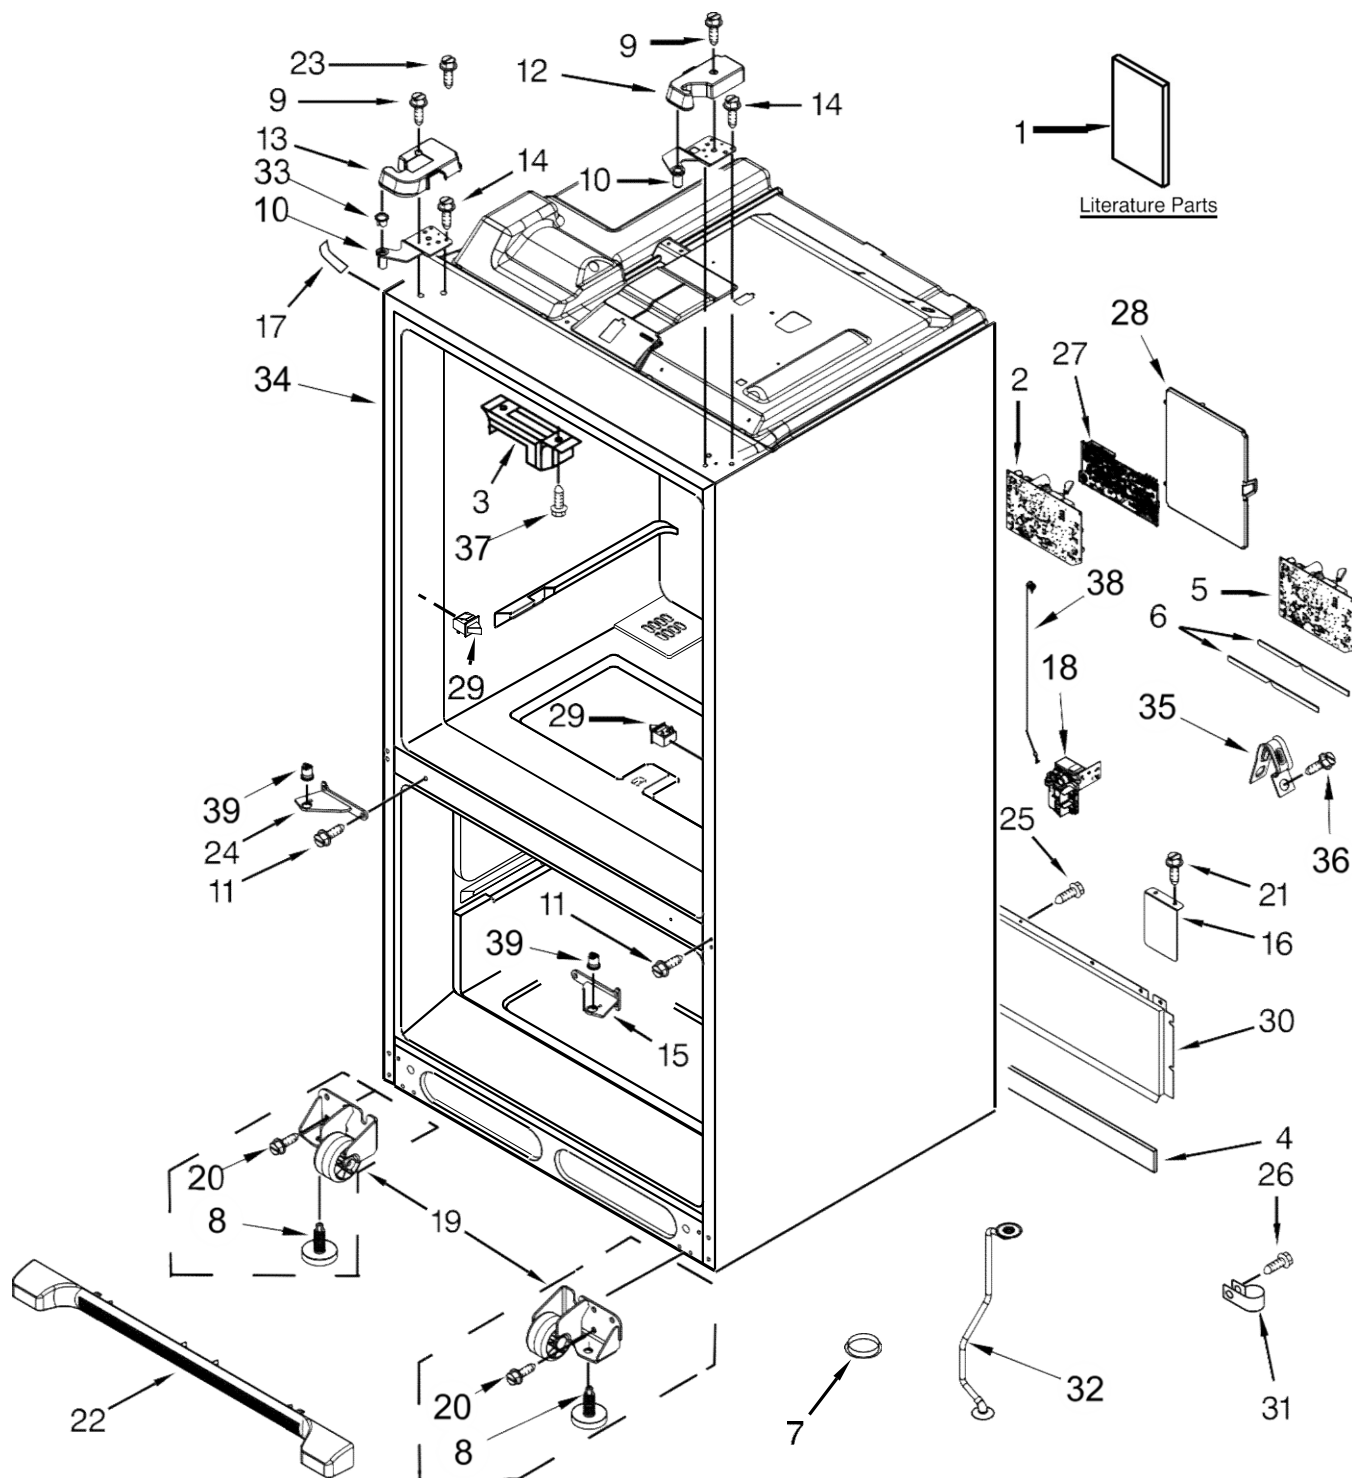

FRENCH DOOR BOTTOM MOUNT REFRIGERATOR

MODELS:

WRV986FDEM00 (Monochromatic Stainless)

REFRIGERADOR WRV986FDEM00

REFRIGERADOR WRV986FDEM00

Illus.

<u>No.</u>	<u>Part No.</u>	<u>Description</u>
1		Literature Parts Tech Sheet
	W10738568	English
	W10738569	French
	W10730915	Owners Manual
	W10811659	Energy Guide
2	W10624574	Supply, Power
3	W10734554	Block, Pivot
4	W10505487	Gasket
5	W10675033	Board, Control
6	W10415341	Gasket, HV Box
7		Plug, Button
	A3076901	Black
8	W10141622	Brake, Roller
9	12992602	Screw
10		Hinge, Top
	W10691543	Left Hand
	W10691546	Right Hand
11	W10673840	Screw (Stainless)
12		Cover, Right Hinge
	W10709866	Grey

Illus.

<u>No.</u>	<u>Part No.</u>	<u>Description</u>
13		Cover, Left Hinge
	W10709863	Grey
14	W10731474	Screw
15		Hinge, Center (Right)
	W10691701	Grey
16	W10336736	Cover, Roller
17		Cover, Corner
	12587703AP	Grey
18	W10394076	Valve, Water
19		Assembly, Roller
	W10515763	Left Hand
	W10515762	Right Hand
20	W10709365	Screw
21	12990701	Screw
22		Grille, Toe
	W10707958	Grey
23	12992601	Screw
24		Hinge, Center (Left)
	W10691675	Grey
25	W10141645	Screw
26	12990511	Screw

Illus.

<u>No.</u>	<u>Part No.</u>	<u>Description</u>
27	W10788814	Supply, LED Power
28	W10754591	Cover, Control Box
29	12466105	Switch, Light
30	W10577369	Cover, Unit
31	M0108107	Clamp, Tube
32	W10503562	Tube, Drain
33	W10705239	Retainer, Door
34		Cabinet (Not a Servicable Part)
35	549193	Clamp, Power Cord
36	W10141645	Screw
37	12990302	Screw
38	W10678711	Tube, Water
39	W10505294	Coupler, Door