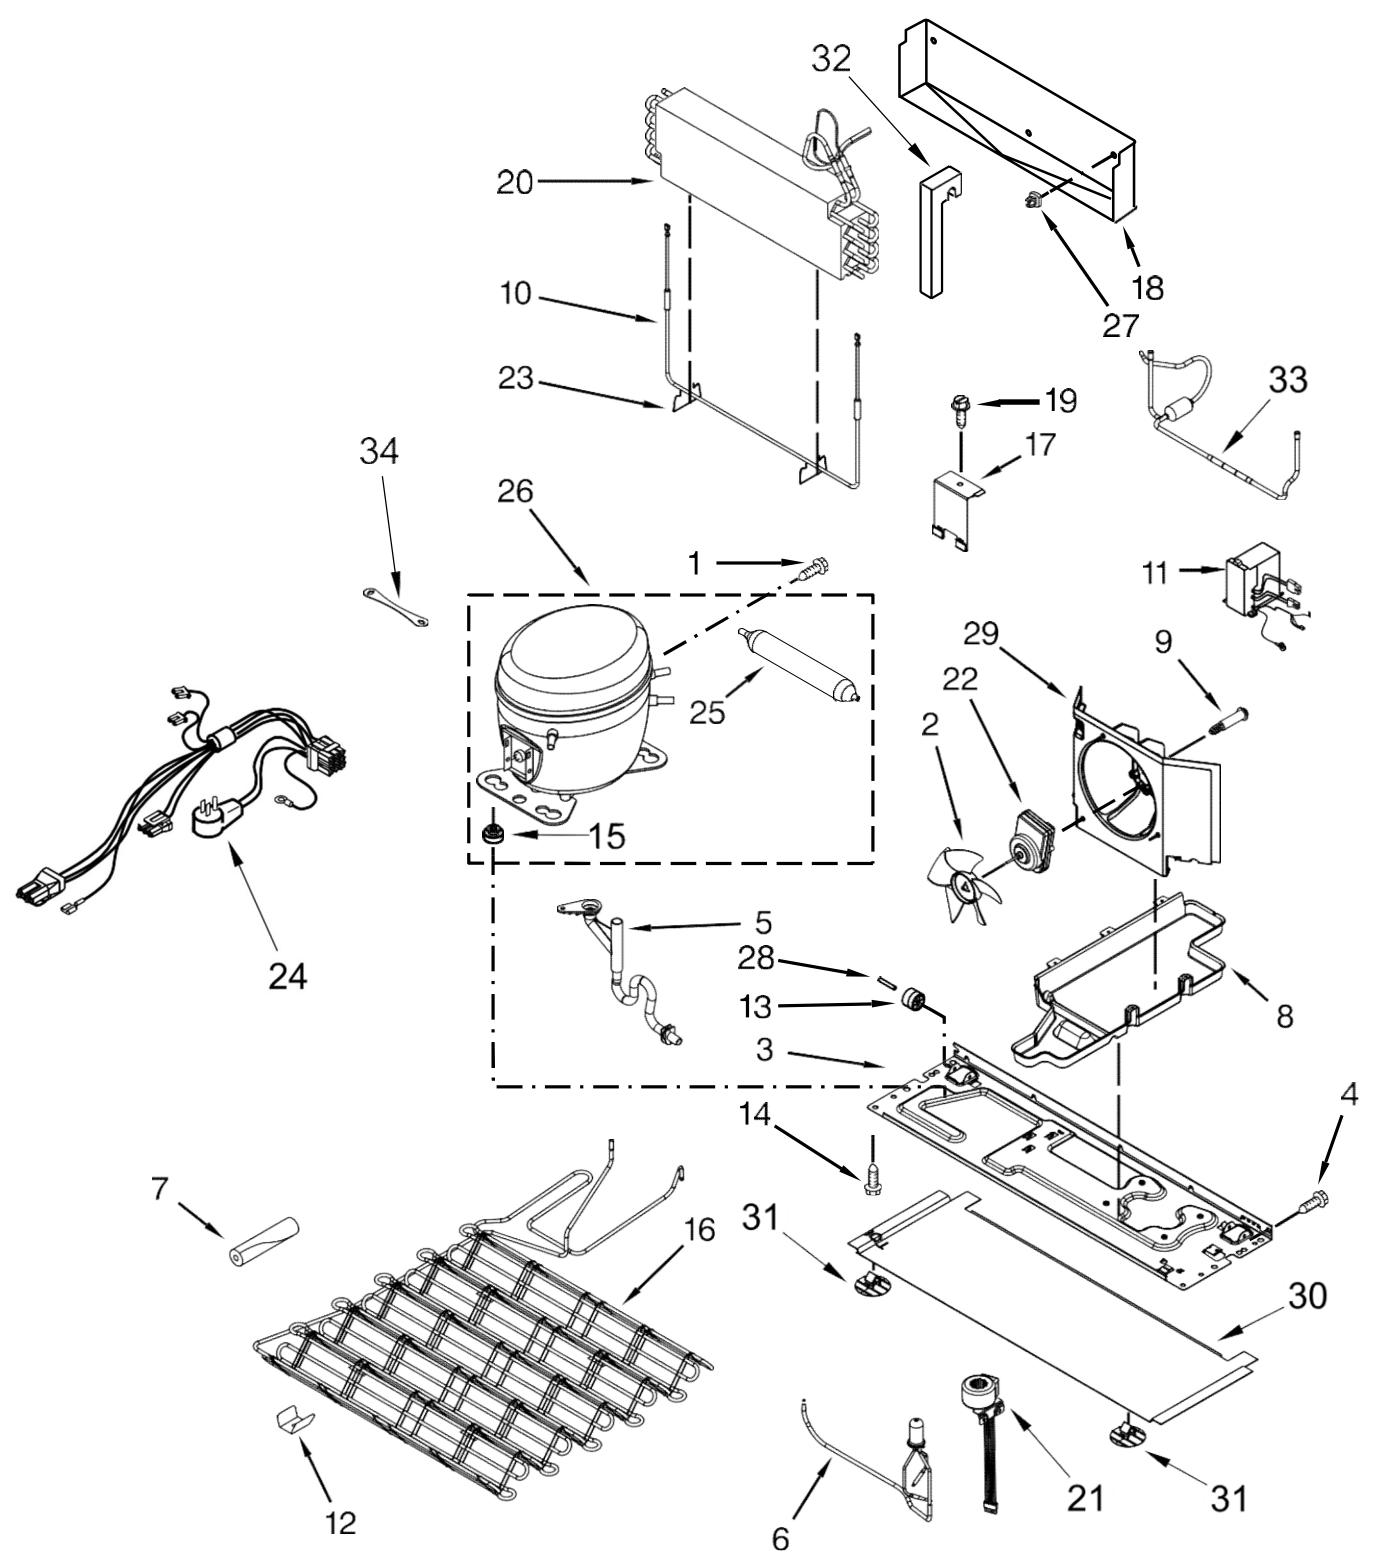

REFRIGERADOR WRV986FDEM01