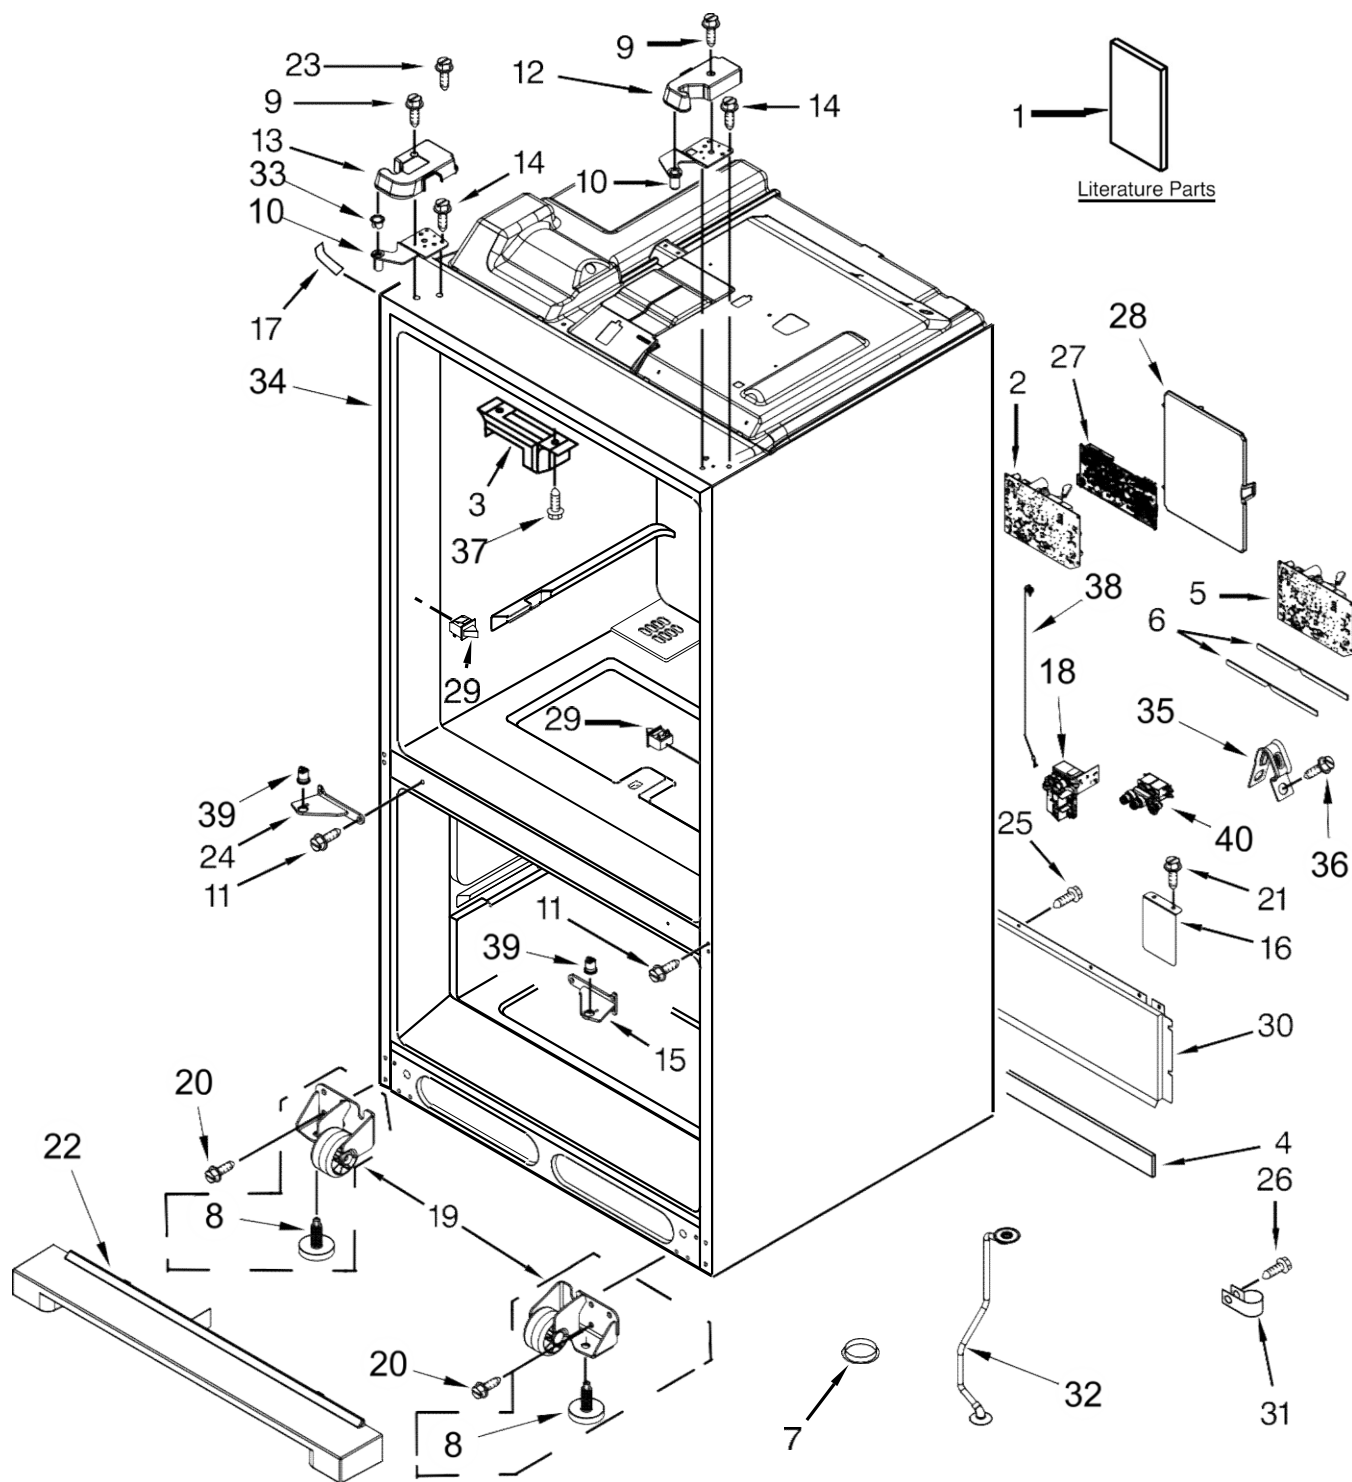

FRENCH DOOR BOTTOM MOUNT REFRIGERATOR

MODELS:

WRV986FDEM01 (Monochromatic Stainless Steel)

REFRIGERADOR WRV986FDEM01

Literature Parts

REFRIGERADOR WRV986FDEM01

<u>Illus.</u> <u>No.</u>	<u>Part No.</u>	<u>Description</u>
1		Literature Parts Tech Sheet
	W10835526	English
	W10835527	French
	W10730915	Owners Manual
	W10811659	Energy Guide
2	W10624574	Supply, Power
3	W10734554	Block, Pivot
4	W10505487	Gasket
5	W10811365	Board, Control
6	W10415341	Gasket, HV Box
7		Plug, Button
	A3076901	Black
8	W10141622	Brake, Roller
9	12992602	Screw
10		Hinge, Top
	W10691543	Left Hand
	W10691546	Right Hand
11	W10403212	Screw

<u>Illus.</u> <u>No.</u>	<u>Part No.</u>	<u>Description</u>
12		Cover, Right Hinge
	W10709866	Grey
13		Cover, Left Hinge
	W10709863	Grey
14	W10308751	Screw (Black)
15		Hinge, Center (Right)
	W10691701	Grey
16	W10336736	Cover, Roller
17		Cover, Corner12587703AP Grey
18	W10394076	Valve, Water
19		Assembly, RollerW10515763 Left Hand W10515762 Right Hand
20	12991302	Screw
21	12990701	Screw
22		Grille, Toe
	W10707958	Grey
23	12992601	Screw

<u>Illus.</u> <u>No.</u>	<u>Part No.</u>	<u>Description</u>
24		Hinge, Center (Left)
	W10691675	Grey
25	W10141645	Screw
26	12990511	Screw
27	W10788814	Supply, LED Power
28	W10754591	Cover, Control Box
29	12466105	Switch, Light
30	W10577369	Cover, Unit
31	M0108107	Clamp, Tube
32	W10503562	Tube, Drain
33	W10705239	Retainer, Door
34		Cabinet (Not a Servicable Part)
35	549193	Clamp, Power Cord
36	W10141645	Screw
37	12990302	Screw
38	W10678711	Tube, Water
39	W10505294	Coupler, Door
40	W10701640	Valve, Dual Water