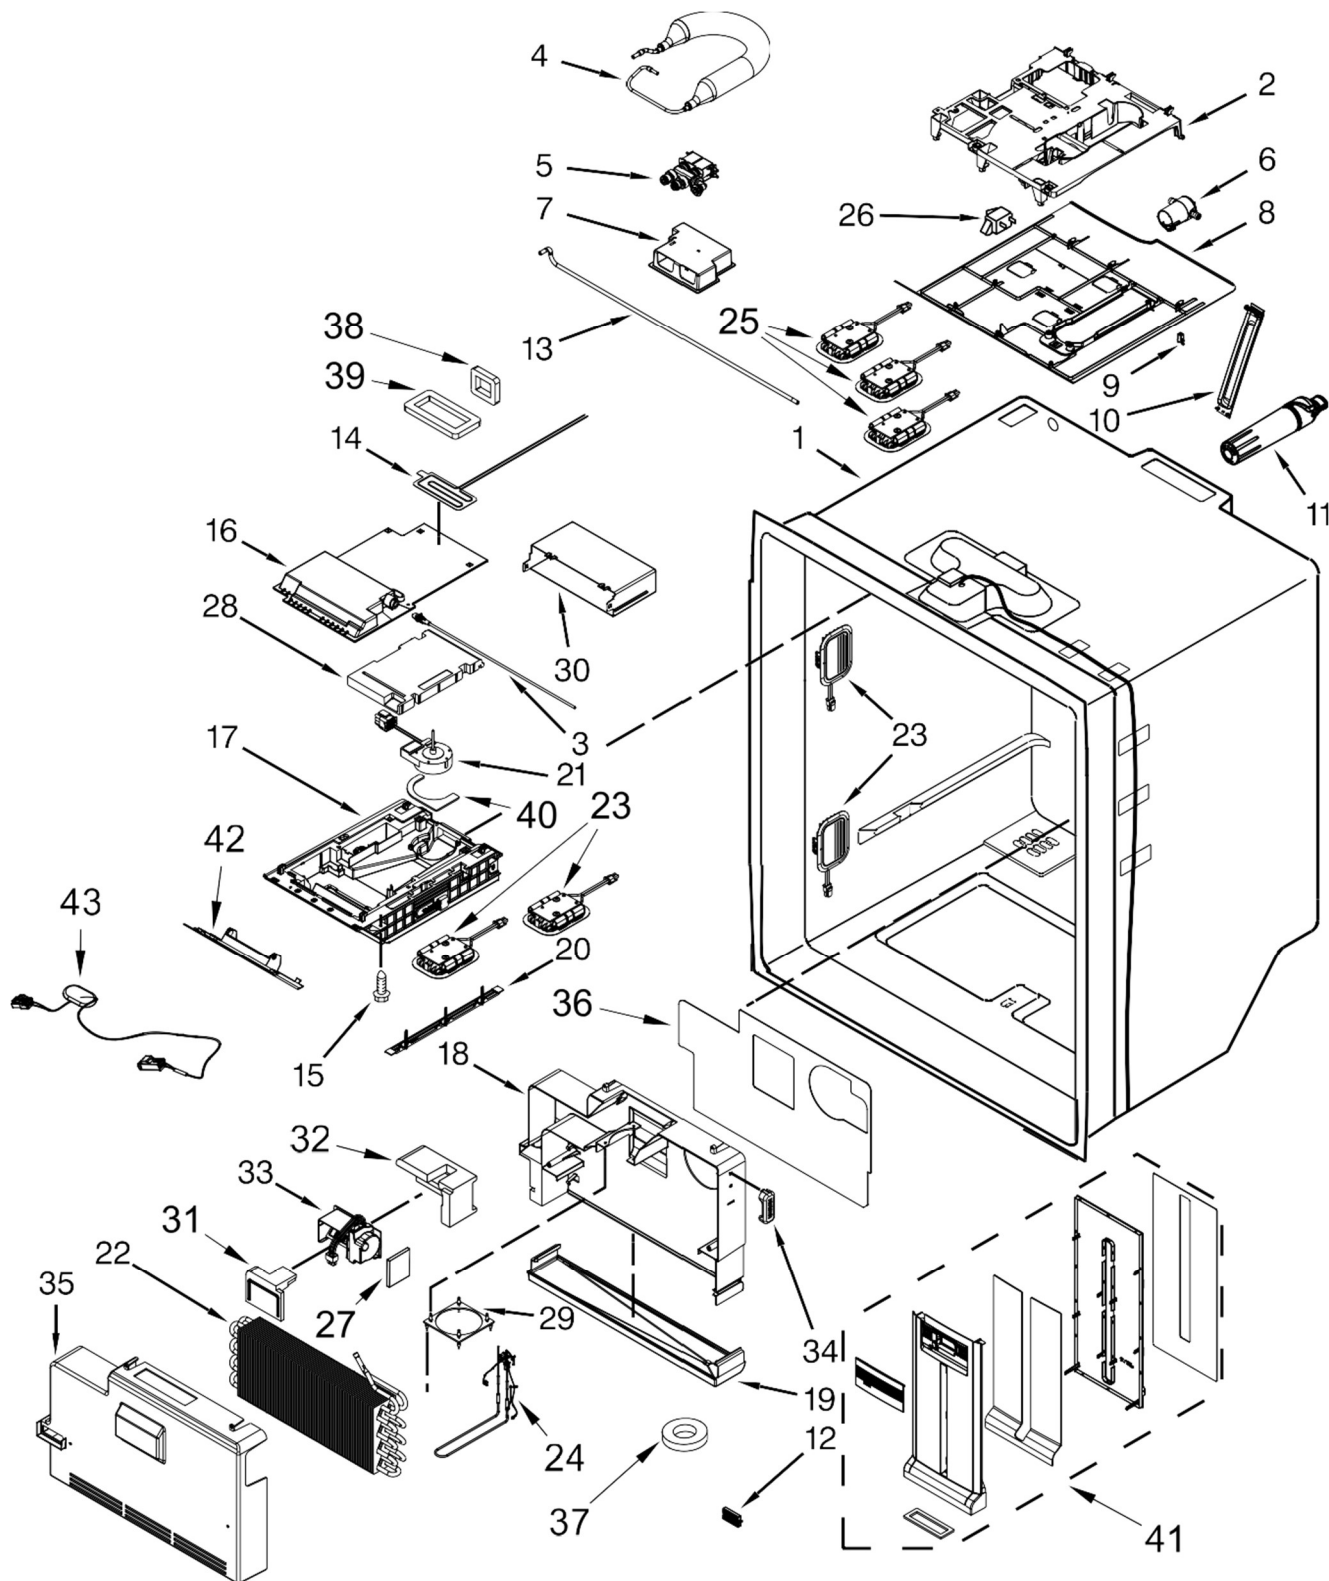

BENITO JUÁREZ #1500 GPE ZITON, CD. GUADALUPE NUEVO LEÓN TEL: 8183377999 Y 49
HORARIOS: LUNES A VIERNES 8:30 A 6:00 PM Y SÁBADOS DE 8:30 A 2:00 PM

www.denek.com