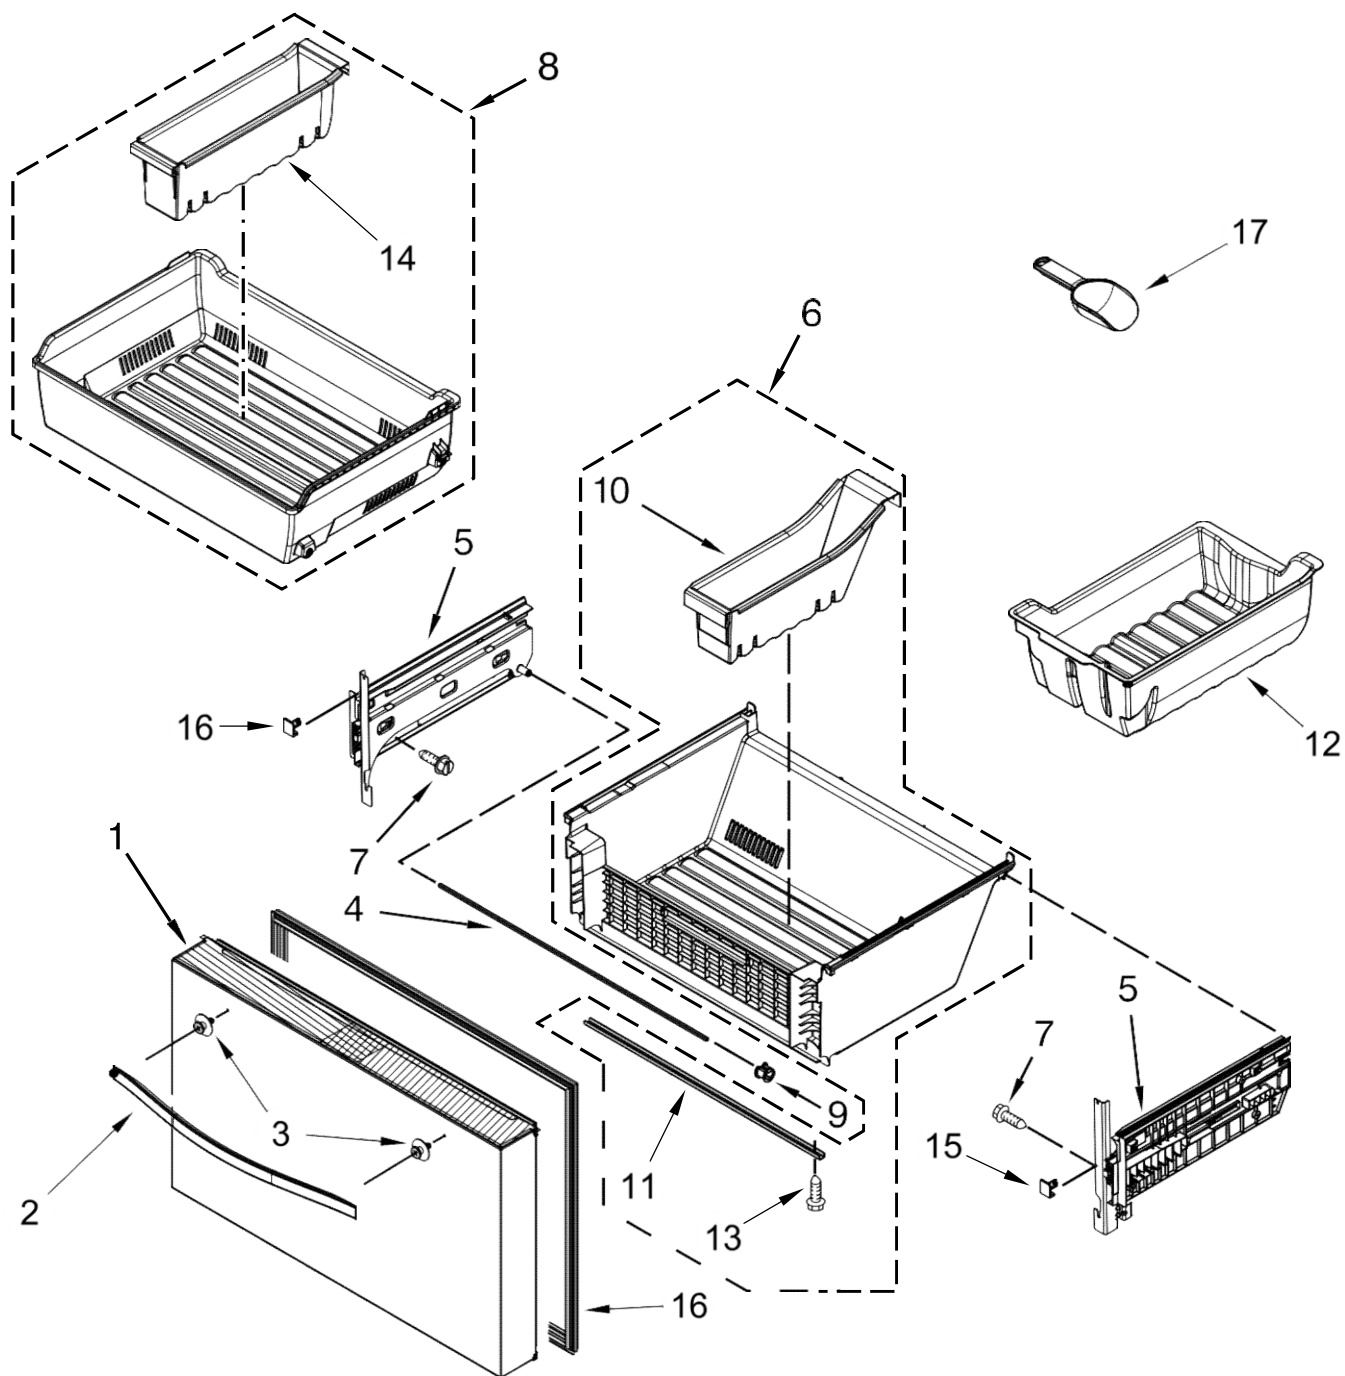

REFRIGERADOR WRV986FDEM01