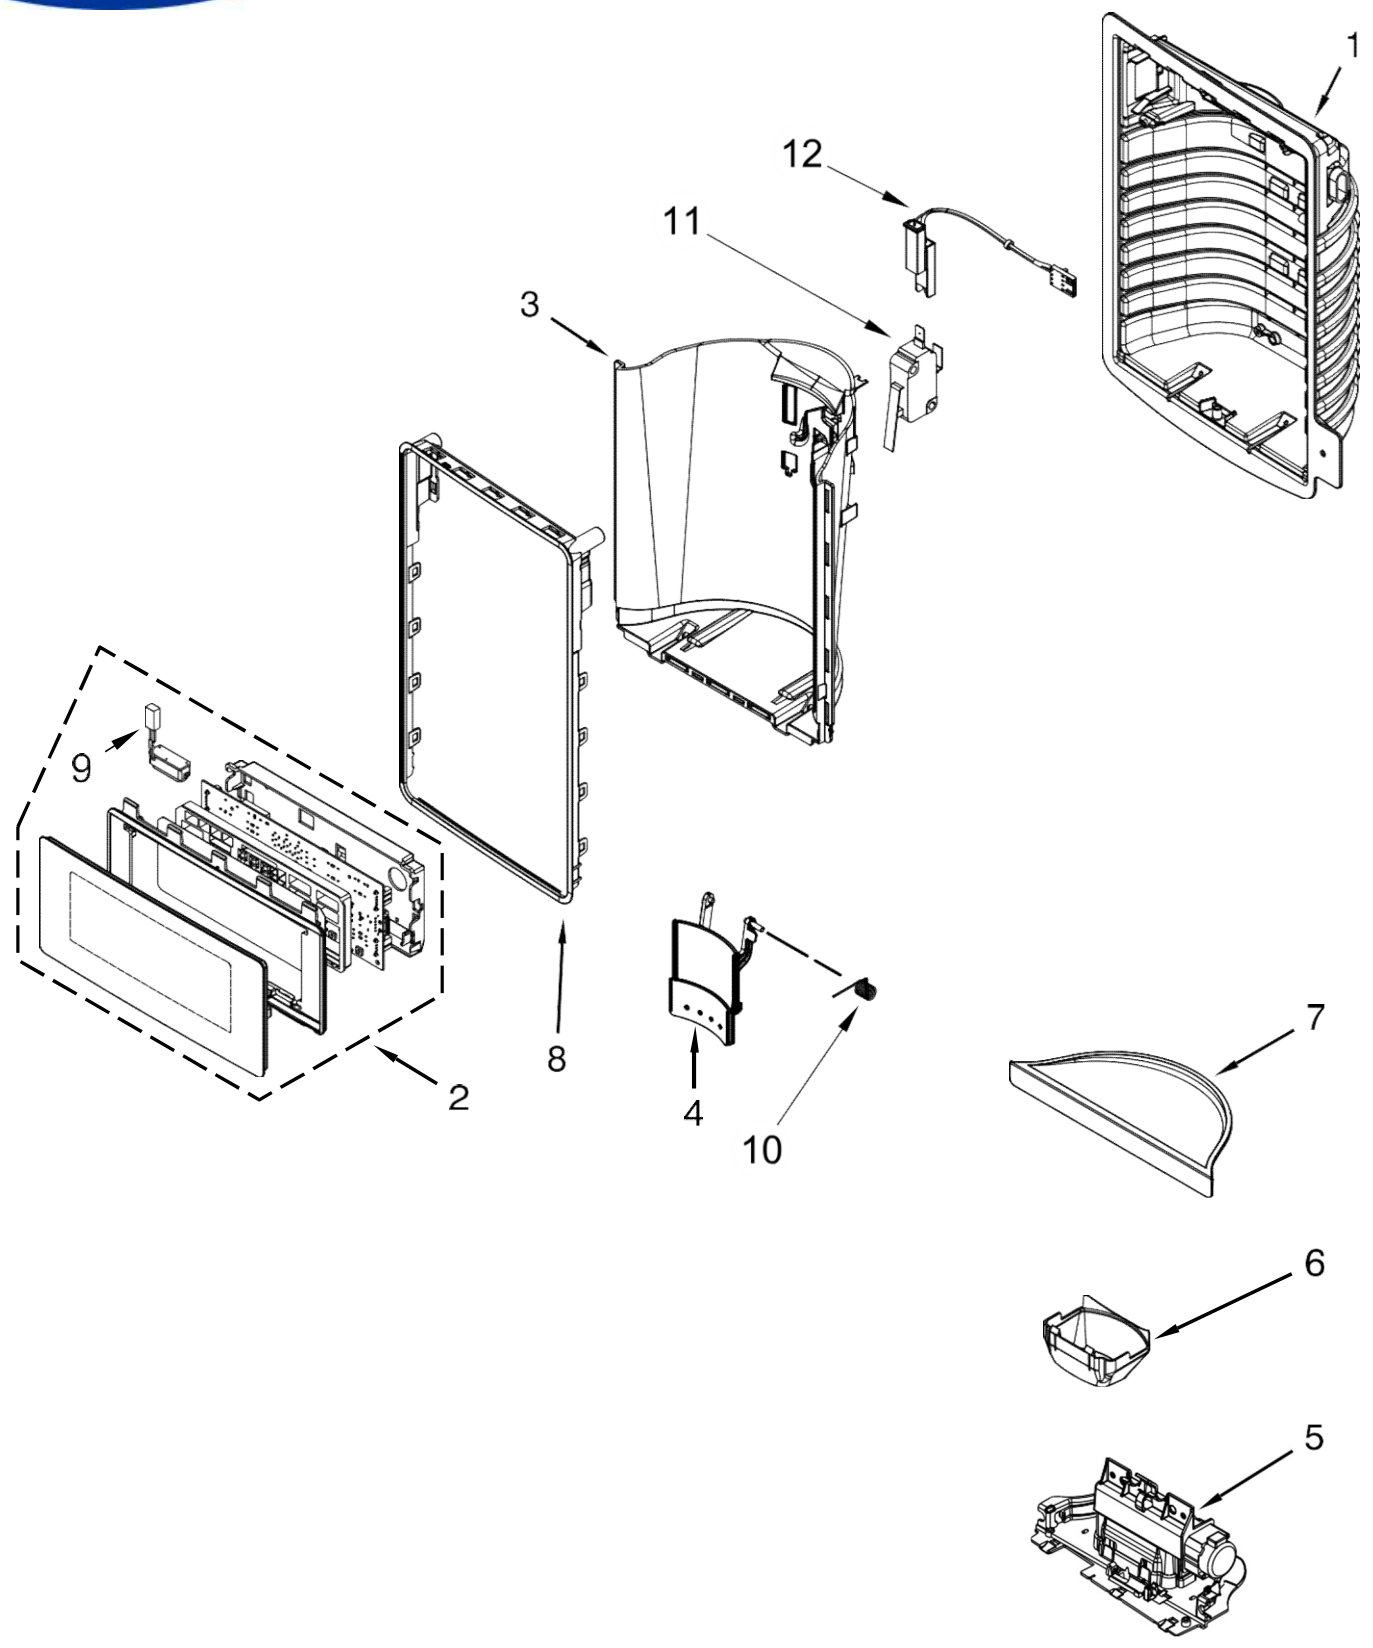

BENITO JUÁREZ #1500 GPE ZITON, CD. GUADALUPE NUEVO LEÓN TEL: 8183377999 Y 49
HORARIOS: LUNES A VIERNES 8:30 A 6:00 PM Y SÁBADOS DE 8:30 A 2:00 PM
www.denek.com