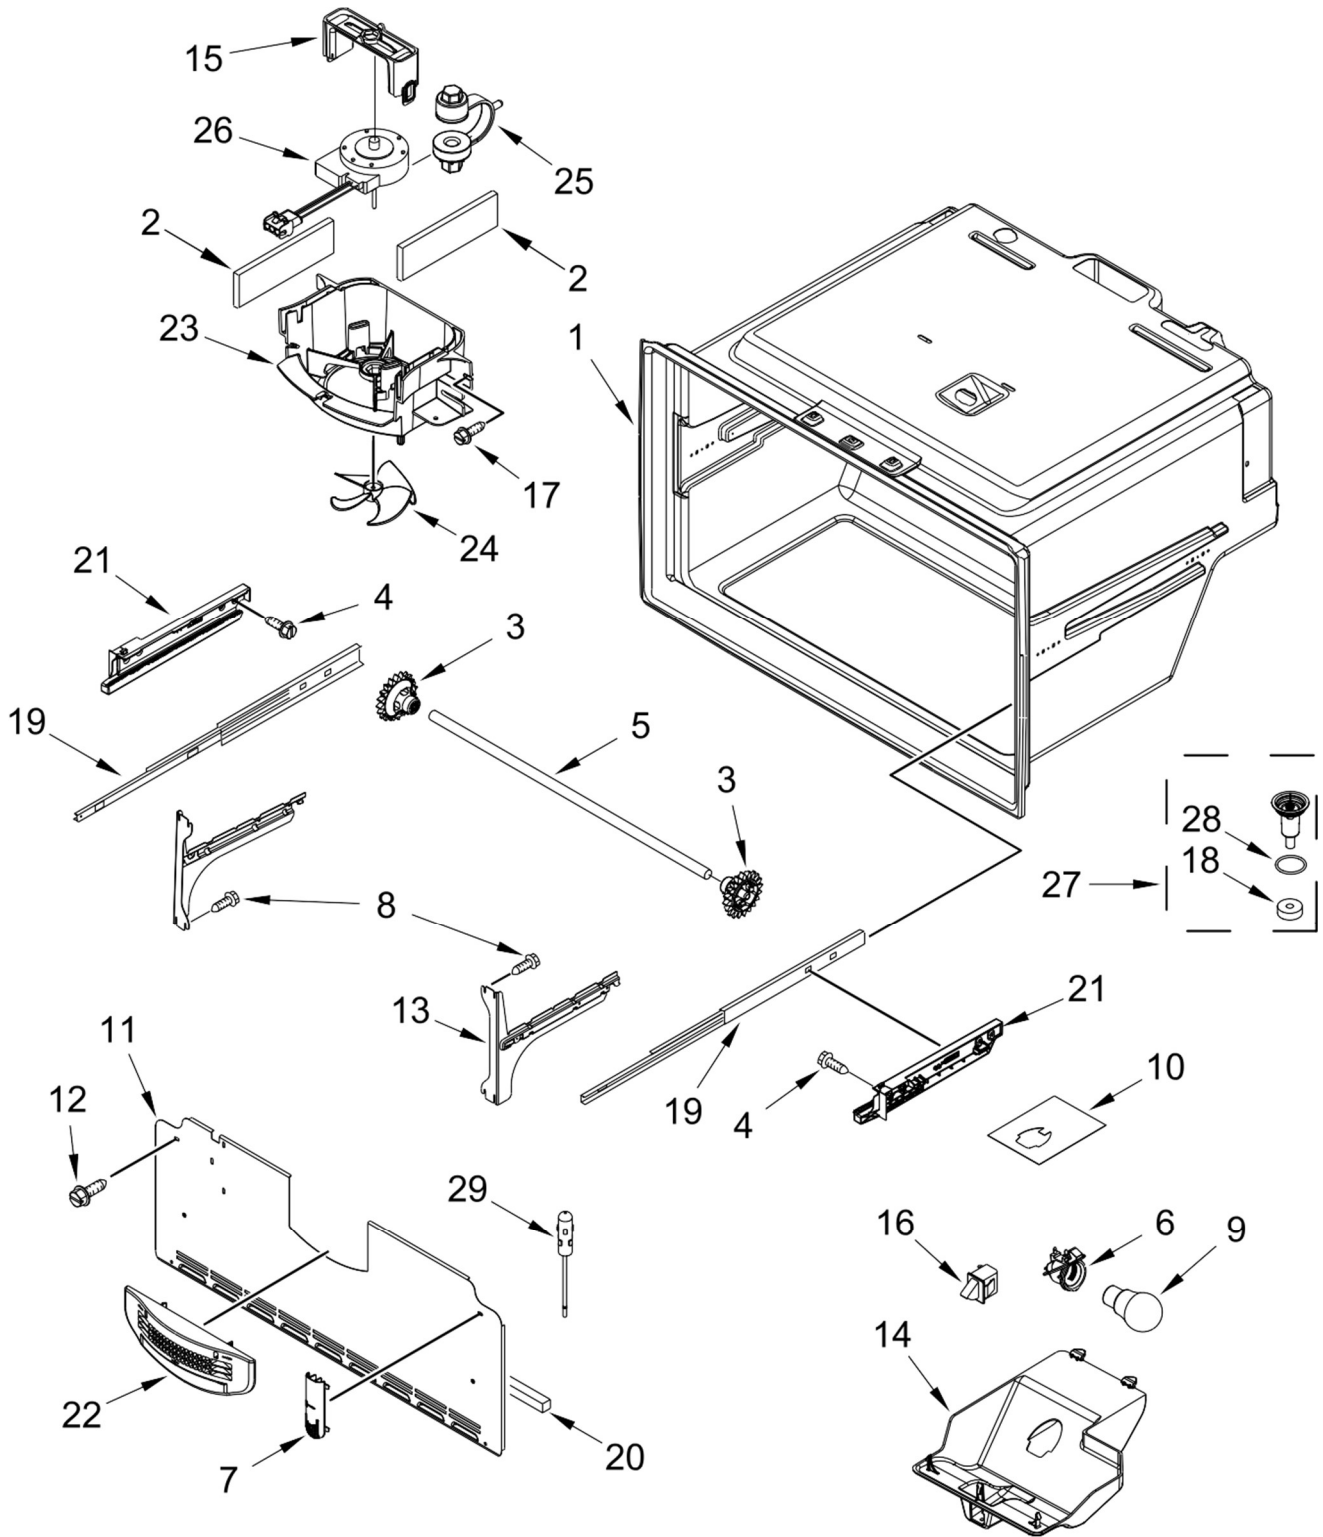

Refrigerador Whirlpool WRX735SDBM00

<u>Illus. No.</u>	<u>Part No.</u>	<u>Description</u>
1		Liner (Not A Serviceable Part)
2	A3189392	Gasket, Foam
3	12002497	Gear
4	12990501	Screw
5	W10802332	Shaft, Rack
6	12570701	Socket, Light
7	12815301	Cover, Thermistor
8	12990521	Screw
9	W10820003	Lamp, Led
10	W10277466	Foil, Housing
11	W10308421	Cover, Evaporator
12	12990511	Screw

<u>Illus. No.</u>	<u>Part No.</u>	<u>Description</u>
13		Bracket, Door Slide
	W10330991	Left Hand
	W10330993	Right Hand
14	W10315248	Module, Light
15	12956601	Clip, Fan Motor
16	12466111SP	Switch, Light
17	12990504	Screw
18	B8381501	Gasket, Drain
19	W10120018	Slide, Door
20	A3189396	Gasket
21		Adapter, Side
	W10284682	Left Hand
	W10284683	Right Hand

<u>Illus. No.</u>	<u>Part No.</u>	<u>Description</u>
22	12959901	Grille, Air
23	12951401	Shroud, Evaporator
24	12986101	Blade, Fan
25	12951101	Grommet, Fan Motor
26	W10252866	Motor, Evaporator
27	W10662407	Assembly, Drain Funnel
28	M0500703	Seal
29	12791417SP	Thermistor