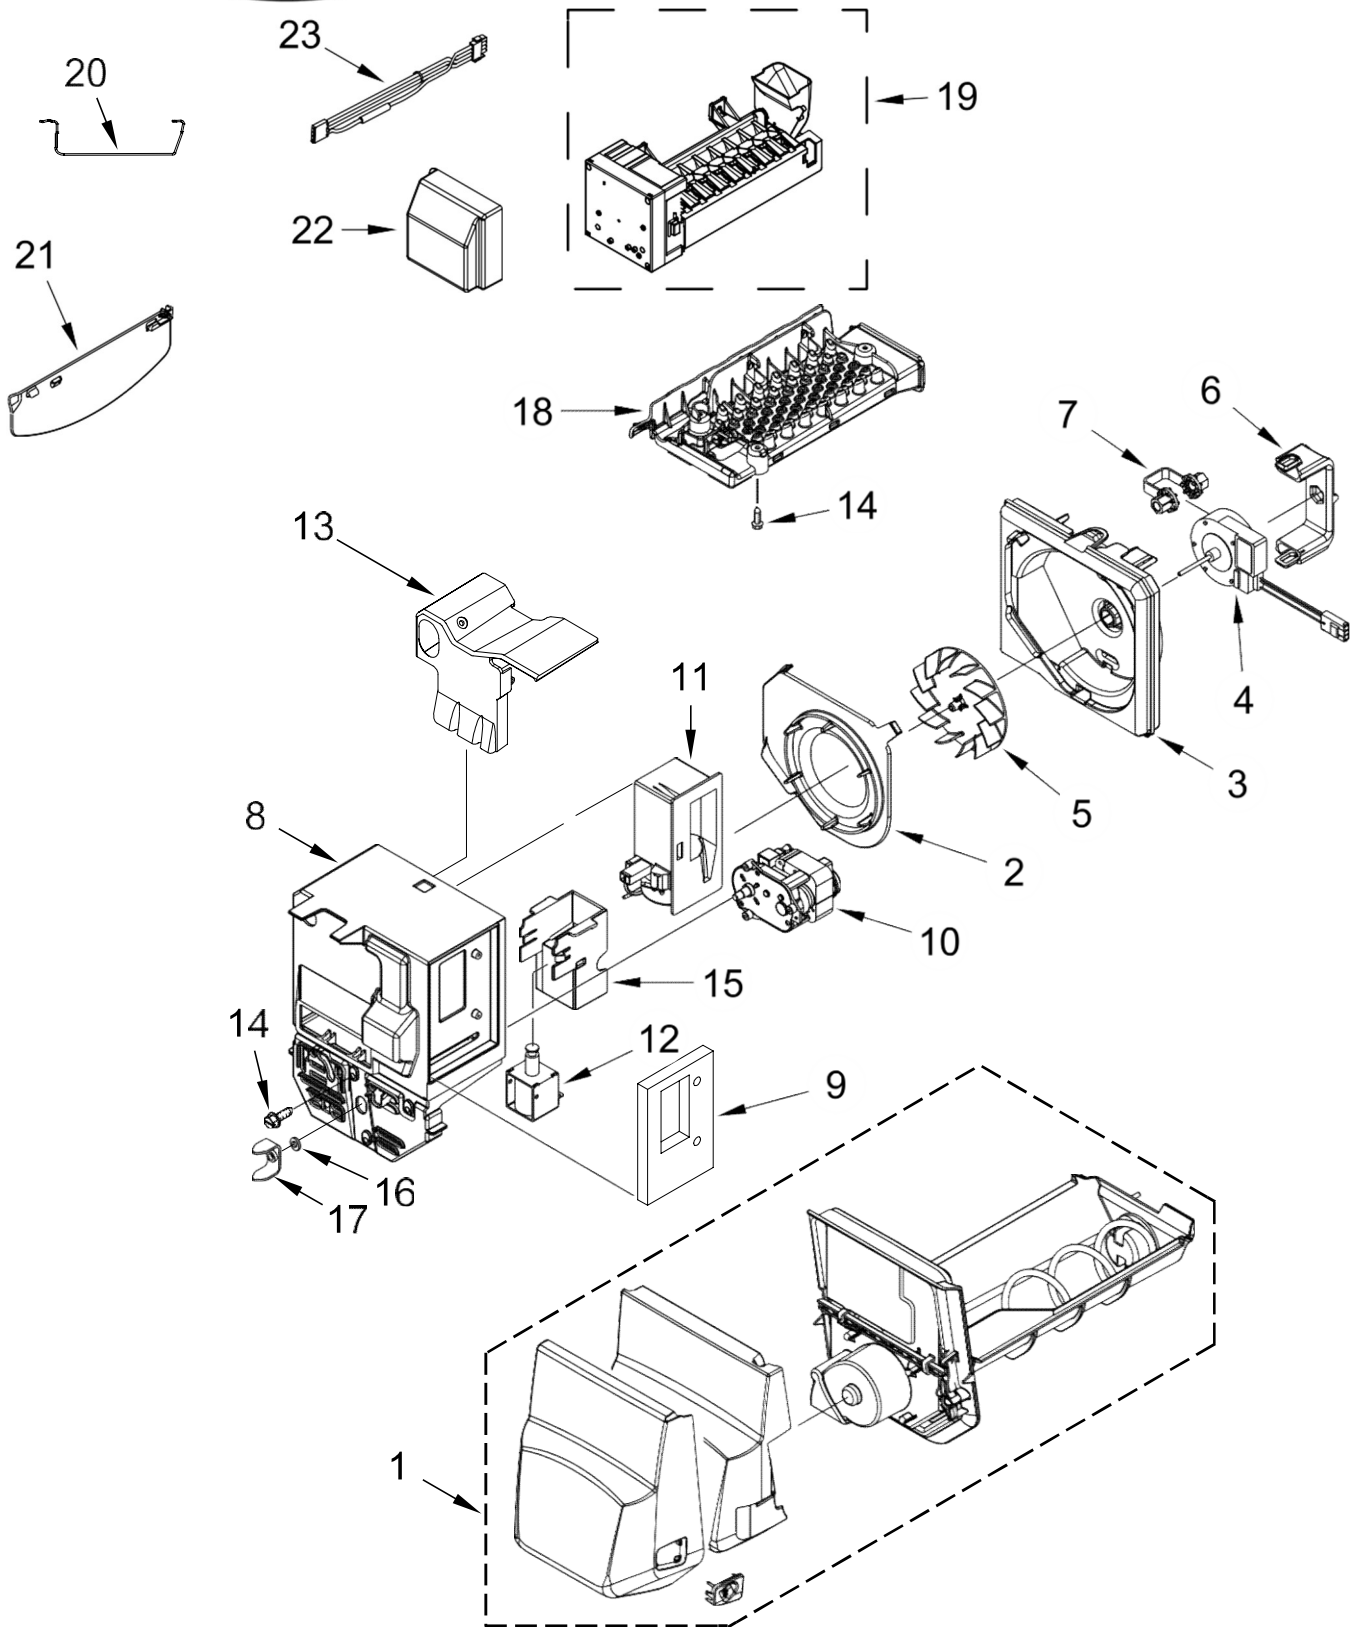

Refrigerador Whirlpool WRX735SDBM00

<u>Illus.</u> <u>No.</u>	<u>Part No.</u>	<u>Description</u>
1	W10562191	Assembly, Ice Bin
2	W10121282	Inlet, Blower
3	W10309863	Scroll, Blower
4	W10308033	Motor, Fan
5	W10123444	Wheel, Blower
6	12956603	Clip, Fan Motor
7	W10151687	Grommet, Fan Motor
8	W10309864	Divider, Ice Box
9	12920001	Gasket, Damper

<u>Illus.</u> <u>No.</u>	<u>Part No.</u>	<u>Description</u>
10	W10309868	Motor, Auger
11	W10196393	Damper, Control
12	W10309866	Assembly, Solenoid
13	W10118612	Liner, Divider
14	12990511	Screw
15	W10346971	Bracket, Solenoid
16	W10465946	Washer
17	63052A001	Yoke, Ice Dispenser
18	W10312691	Assembly, Impinger

<u>Illus.</u> <u>No.</u>	<u>Part No.</u>	<u>Description</u>
19	W10377151	Assembly, Icemaker
20	W10378254	Arm, Shutoff
21	W10351019	Extension, Shutoff Arm
22	W10460383	Cover, Front
23	W10404016	Harness, Icemaker