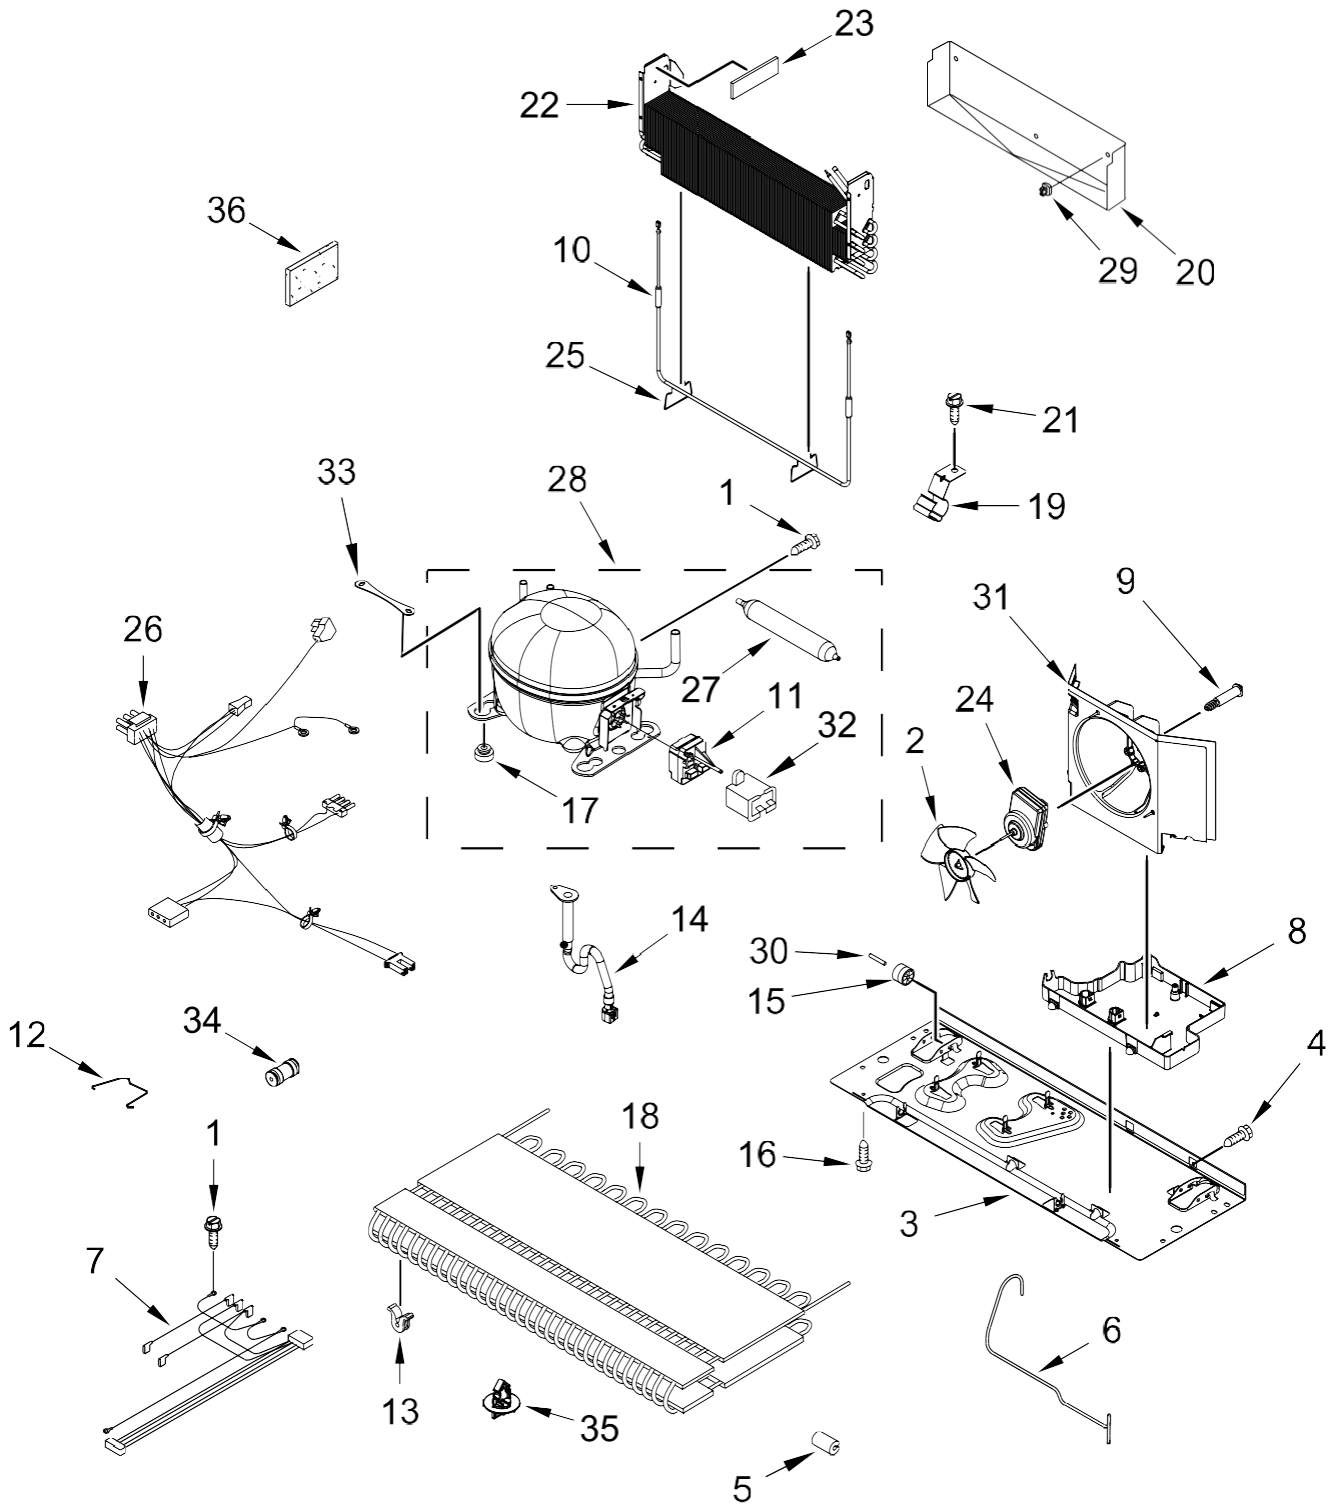

Refrigerador Whirlpool WRX735SDBM00

<u>Illus.</u> <u>No.</u>	<u>Part No.</u>	<u>Description</u>
1	12992301	Screw
2	12825803	Blade, Fan
3	W10480111	Basepan
4	12990511	Screw
5	2319835	Grommet, Condenser
6	W10795418	Tube, Discharge
7	W10276647	Motor, Evaporator (Includes Heater Harness, Defrost Thermostat and Thermistor)
8	W10655368	Pan, Drain
9	W10622701	Screw
10	12729123	Heater, Defrost
11	W10798748	Device, Start
12	W10216075	Strap, Bale
13	W10137529	Grommet, Condenser
14	W10622099	Extension, Drain Tube
15	12477102	Roller
16	12992101	Screw

<u>Illus.</u> <u>No.</u>	<u>Part No.</u>	<u>Description</u>
17	W10806346	Grommet, Compressor
18	W10346415	Condenser
19	W10281329	Clip, Drier
20	W10292803	Tray, Drip
21	12990702	Screw
22	W10313899	Evaporator
23	A3189397	Gasket, Foam
24	W10609117	Motor, CondenserFan
25	10428101	Clip, Heater
26	W10679214	Harness, Unit (Includes Power Cord)
27	W10177049	Drier
28	W10775170	Compressor
29	10623002	Clip, Evaporator
30	12477202	Axle, Roller
31	W10189184	Shroud, CondenserFan
32	W10350564	Capacitor
33	W10236396	Strap, Compressor
34	W10334458	Connector, WaterTube

<u>Illus.</u> <u>No.</u>	<u>Part No.</u>	<u>Description</u>
35	W10815863	Clip, Condenser
36	2169104	Sealer, Insulation
Following Parts Not Illustrated		
	978025	Valve, Access
	978026	Valve, Access
	978027	Valve, Access
	978028	Valve, Access
	978029	Valve, Access
	978030	Valve, Access
	876764	Valve, Access
		REFRIGERANT CHARGE 5.50 oz. (R-134A)