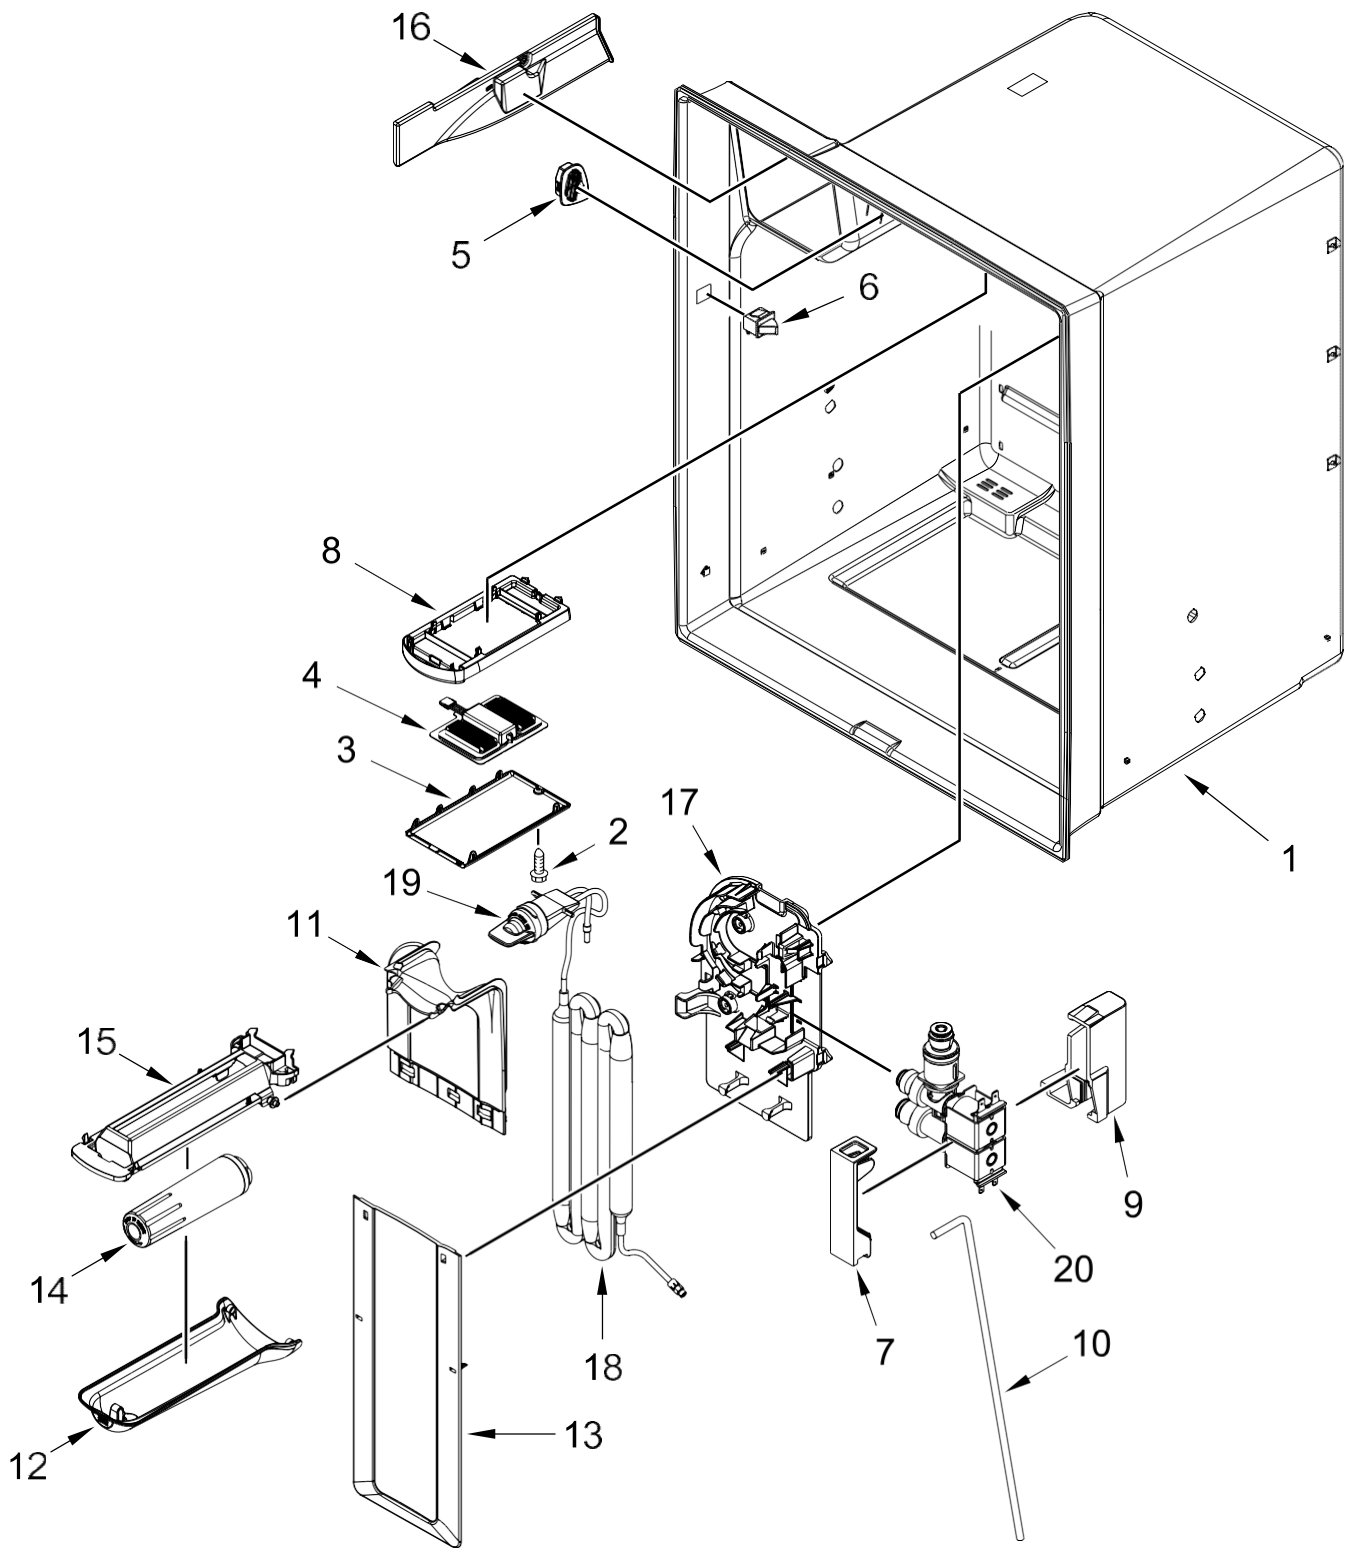

Refrigerador Whirlpool WRX735SDBM00

<u>Illus. No.</u>	<u>Part No.</u>	<u>Description</u>
1		Liner (Not A Serviceable Part)
2	3400065	Screw (Stainless)
3	W10311756	Lens, Refrigerator LED
4	W10587287	Module, LED Light
5	W10555984	Assembly, Air Grille
6	12466103	Switch, Rocker
7	W10118194	Lid, Enclosure
8	W10632157	Housing, Refrigerator LED
9	W10118193	Enclosure, Water Valve Connector

<u>Illus. No.</u>	<u>Part No.</u>	<u>Description</u>
10	W10444033	Tube, Water
11	12960101	Cover, Upper Water Tank
12	12960301	Cover, Filter
13	12960001	Cover, Lower Water Tank
14	W10735404	Filter, Water
15	12955901	Bracket, Filter Base
16	W10309869	Cover, Wiring
17	W10334463	Bracket, Water Tank and Valve
18	W10657242	Assembly, Water Tank and Head (Includes Bypass Cartridge)

<u>Illus. No.</u>	<u>Part No.</u>	<u>Description</u>
19	12664501	SP Cartridge, Bypass
20	W10349187	Valve, Water Inlet