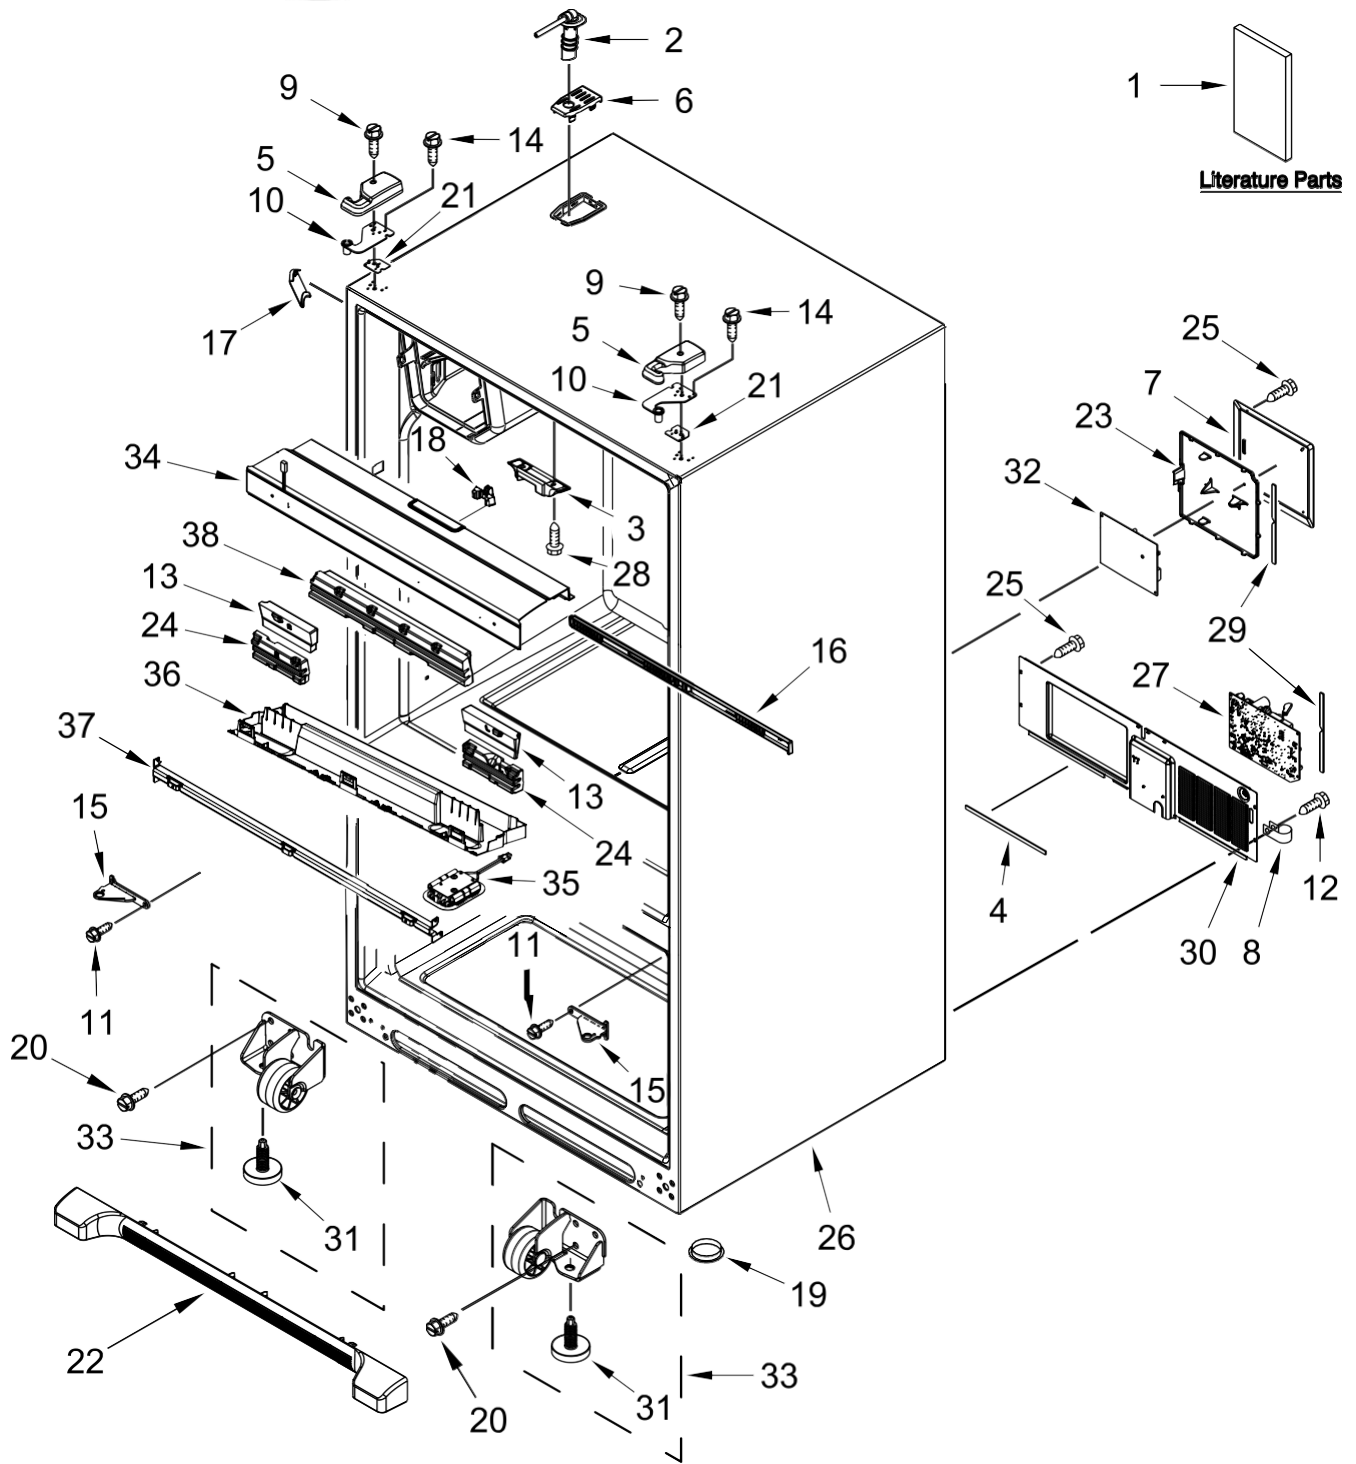

Refrigerador Whirlpool WRX735SDBM00

Refrigerador Whirlpool WRX735SDBM00

<u>Illus. No.</u>	<u>Part No.</u>	<u>Description</u>
1		Literature Parts
	W10814198	Tech Sheet
	W10422734	Use & Care Guide
	W10729263	Energy Guide
2	12961401	Tube, Water
3	12698403	Plate, Pivot
4	B5759655	Gasket
5		Cover, Top Hinge
		Left Hand
	W10337634	White
	W10337647	Black
	W10337648	Grey
		Right Hand
	12962302W	White
	12962302B	Black
	12962302AP	Grey
6		Cover, Fill Tube
	12981401W	White
	12981401B	Black
	12981401AP	Grey
7	12961602	Cover, Control Box
8	M0108107	Clamp, Tube
9	12992602	Screw
10		Hinge, Top
	12963204ED	Left Hand
	12963205ED	Right Hand
11	489470	Screw
12	12990511	Screw
13	W10316403	Wedge, Spacer (Left Hand & Right Hand)

<u>Illus. No.</u>	<u>Part No.</u>	<u>Description</u>
14	12992403	Screw
15		Hinge, Center
		Left Hand
	W10740148	White
	W10740149	Black
	13000001AP	Grey
		Right Hand
	W10740144	White
	W10740145	Black
	13000002AP	Grey
16	W10367522	Slide, Mullion Vent
17		Cover, Corner
	12587703W	White
	12587703B	Black
	12587703AP	Grey
18	W10827867	Knob, Vent Slide
19		Plug, Button
	A3076901	Black
20	W10709365	Screw
21		Shim, Top Hinge
	12999501	Left Hand
	12999502	Right Hand
22		Grille, Toe
	W10534154	White
	W10534153	Black
	W10534155	Grey
23	W10296541	Lid, HV Control Box
24	W10316401	Wedge, Spacer (Left Hand & Right Hand)

<u>Illus. No.</u>	<u>Part No.</u>	<u>Description</u>
25	12990702	Screw
26		Cabinet (Not A Servicable Part)
27	W10226427	Control, Electronic (Power Supply)
28	12990302	Screw
29	12957801	Gasket, Control Box
30	W10270394	Cover, Unit
31	W10141622	Brake, Roller
32	W10614933	Board, HV Control
33		Assembly, Roller
	W10515763	Left Hand
	W10515762	Right Hand
34		Assembly, Secondary Mullion
	W10831971	White
	W10831969	Black
	W10831970	Grey
35	W10843353	Assembly, LED Light Module
36	W10820998	Housing, Module
37	W10492234	Brace, Mullion
38	W10311721	Mullion, Secondary