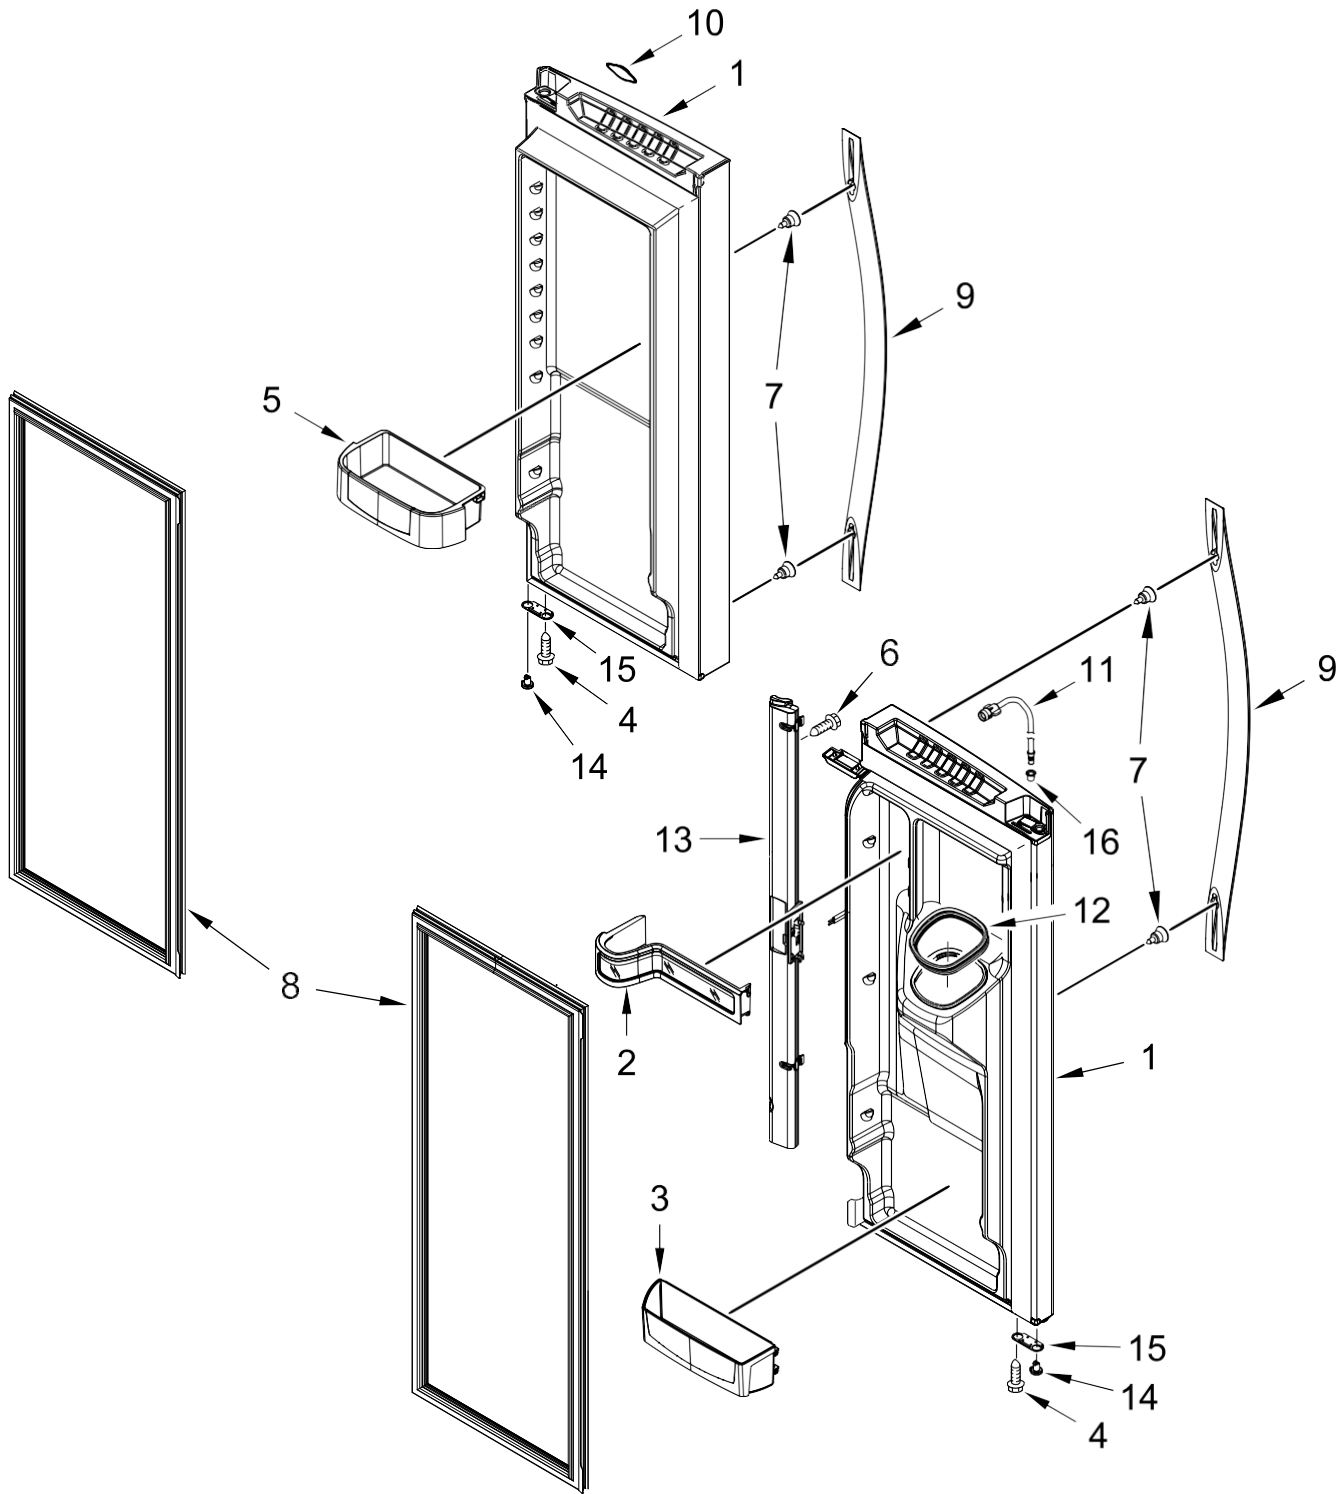

Refrigerador Whirlpool WRX735SDBM00

<u>Illus.</u> <u>No.</u>	<u>Part No.</u> <u>Description</u>
1	Door, Refrigerator
	Left Hand
	13107323W White
	13107323B Black
	13107324S Stainless
	Right Hand
	13107319W White
	13107319B Black
	13107319S Stainless
2	W10323808 Bucket, Upper
3	W10212139 Bucket, Small
4	12990521 Screw
5	W10224961 Bucket, Gallon

<u>Illus.</u> <u>No.</u>	<u>Part No.</u> <u>Description</u>
6	12990513 Screw
7	W10460893 Screw
8	Gasket, Door
	W10830276 White
	W10830277 Black
	W10830274 Grey
9	Handle, Door
	W10356566 Stainless
10	Nameplate
	W10391355 White
	W10393265 Grey
11	W10511930 Waterline, Door
12	W10287601 Seal, Ice Chute

<u>Illus.</u> <u>No.</u>	<u>Part No.</u> <u>Description</u>
13	Mullion, Door
	W10311759 White
	W10311758 Black
	W10311757 Grey
14	Closure, Door
	12028505W White
	12028505B Black
	12028505AP Grey
15	Stop, Door
	12968202W White
	12968202B Black
	12968202AP Grey
16	12996601 Clip, Bushing