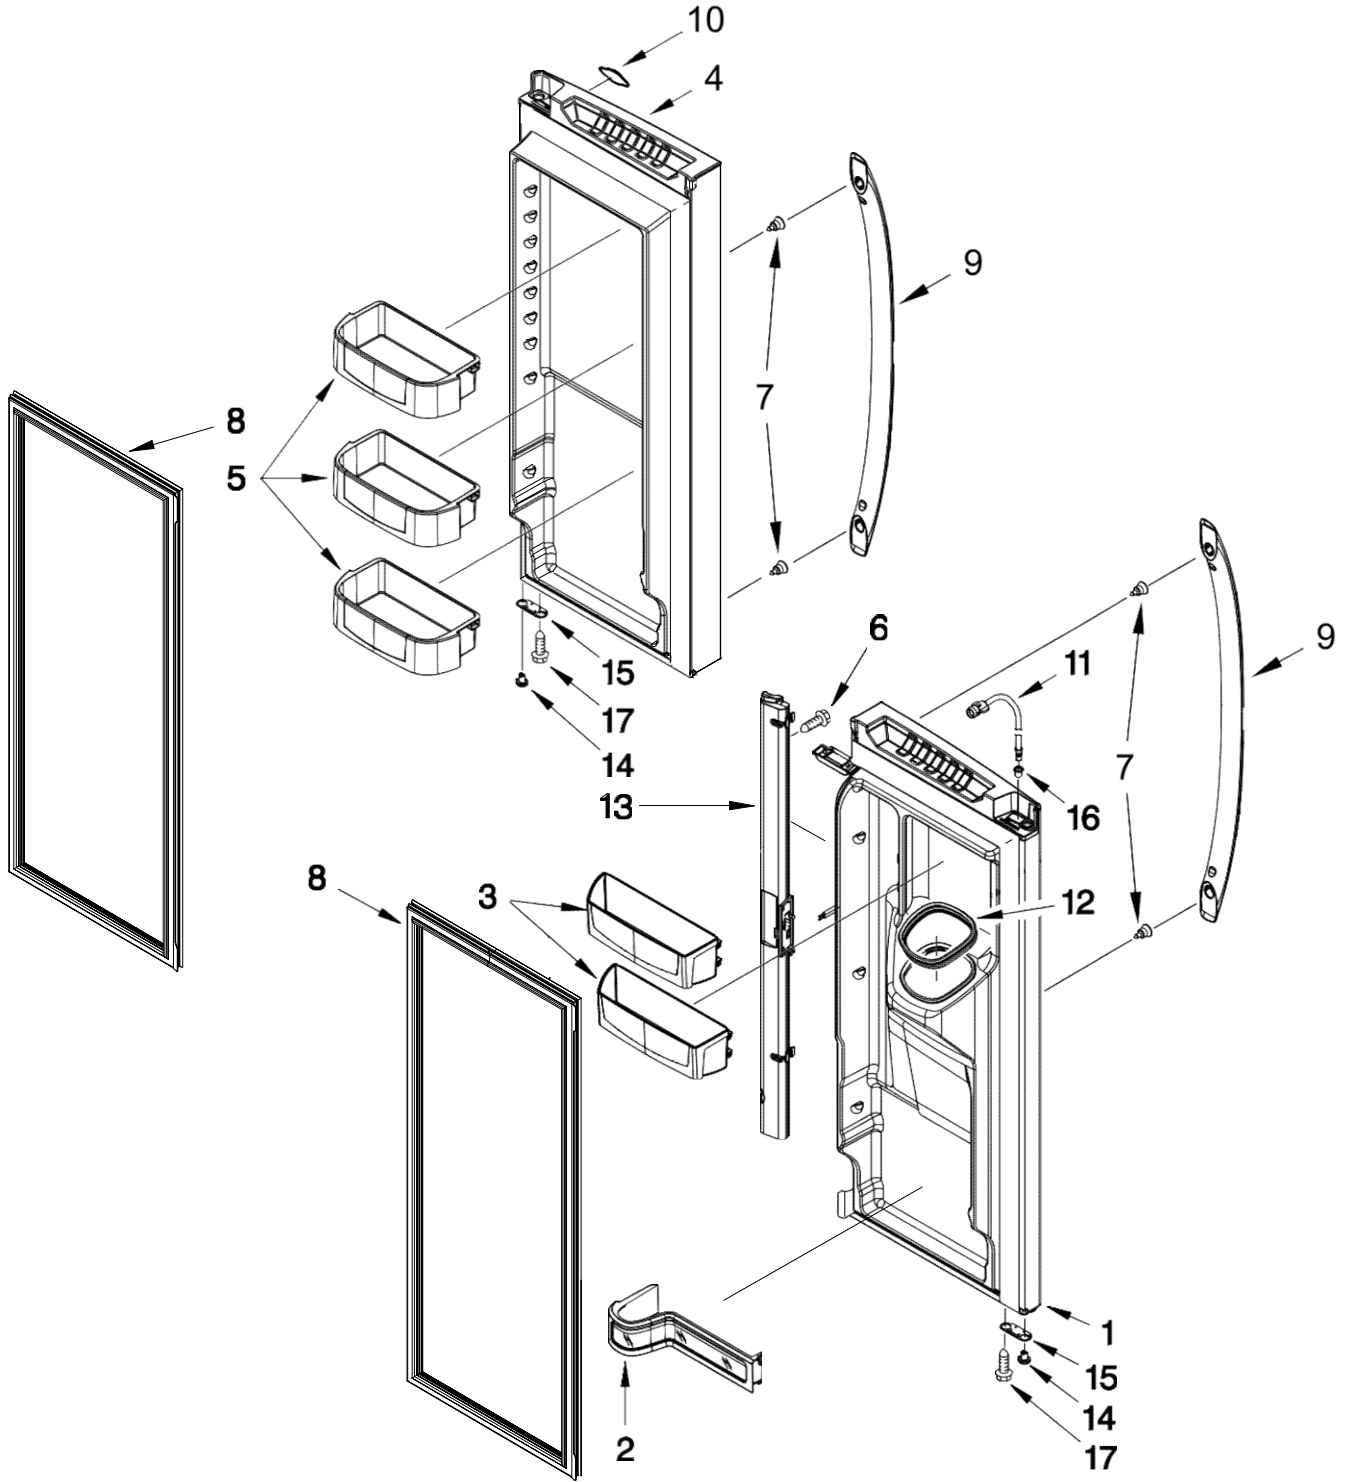

Refrigerador Whirlpool WRX735SDBM03

<u>Illus.</u> <u>No.</u>	<u>Part No.</u>	<u>Description</u>
1		Door, Left
	13107324S	Stainless
2	W10323808	Bucket, Upper
3	W10212139	Bucket, Small
4		Door, Right
	13107319S	Stainless
5	W10224961	Bucket, Gallon
6	12990513	Screw
7	W10460893	Screw

<u>Illus.</u> <u>No.</u>	<u>Part No.</u>	<u>Description</u>
8		Gasket, Door
	W10830274	Grey
9		Handle, Door
	W10356566	Stainless
10		Nameplate
	W10393265	Grey
11	W10511930	Waterline, Door
12	W10287601	Seal, Ice Chute

<u>Illus.</u> <u>No.</u>	<u>Part No.</u>	<u>Description</u>
13		Mullion, Door
	W10311757	Grey
14		Closure, Door
	12028505AP	Grey
15		Stop, Door
	12968202AP	Grey
16	12996601	Clip, Bushing
17	12990521	Screw