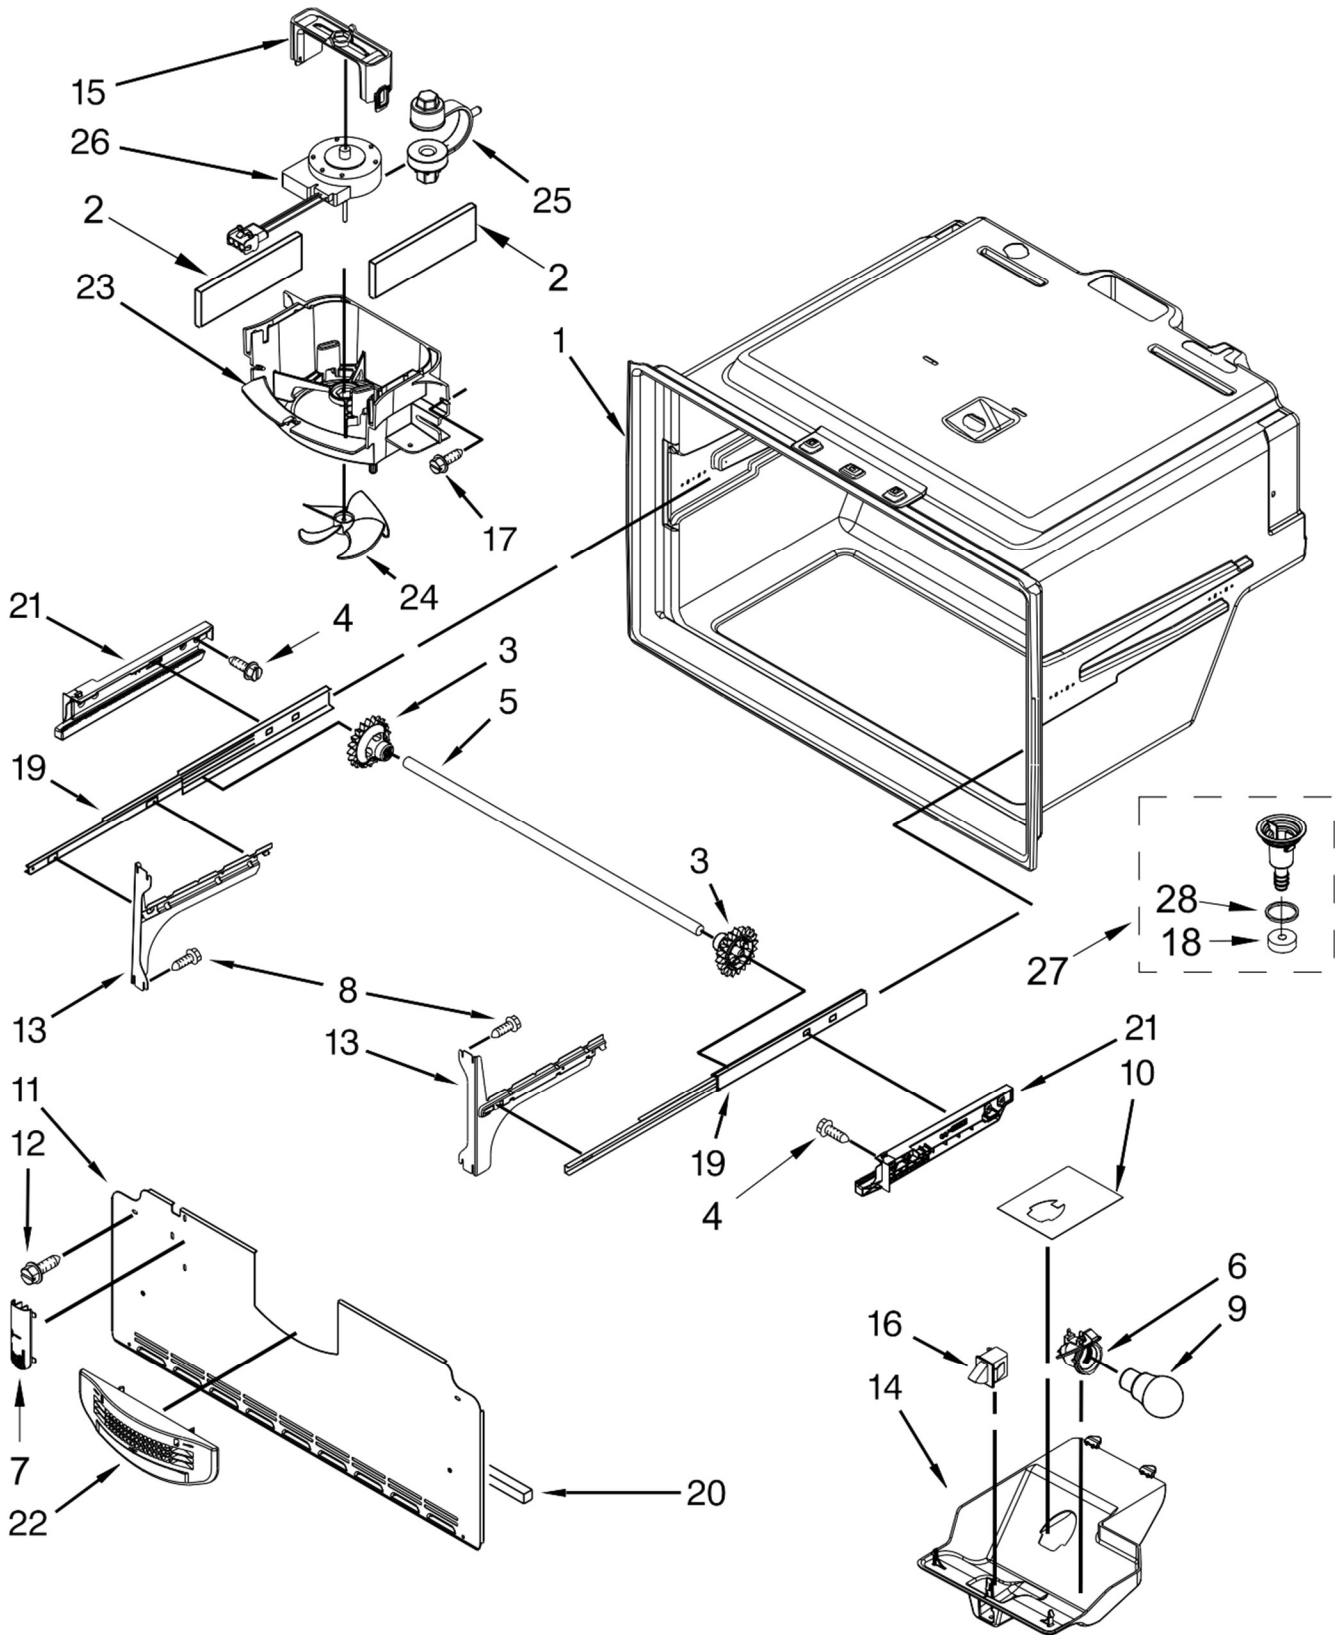

Refrigerador Whirlpool WRX735SDBM03

<u>Illus.</u> <u>No.</u>	<u>Part No.</u>	<u>Description</u>
1		Liner (Not A Serviceable Part)
2	A3189392	Gasket, Foam
3	12002497	Gear
4	12990501	Screw
5	W10802332	Shaft, Rack
6	12570701	Socket, Light
7	12815301	Cover, Thermistor
8	12990521	Screw
9	W10820003	Lamp, Led
10	W10277466	Foil, Housing
11	W10308421	Cover, Evaporator

<u>Illus.</u> <u>No.</u>	<u>Part No.</u>	<u>Description</u>
12	12990511	Screw
13		Bracket, Door Slide
	W10330991	Left Hand
	W10330993	Right Hand
14	W10315248	Module, Light
15	12956601	Clip, Fan Motor
16	12466111	SP Switch, Light
17	12990504	Screw
18	B8381501	Gasket, Drain
19	W10120018	Slide, Door
20	A3189396	Gasket

<u>Illus.</u> <u>No.</u>	<u>Part No.</u>	<u>Description</u>
21		Adapter, Side
	W10284682	Left Hand
	W10284683	Right Hand
22	12959901	Grille, Air
23	12951401	Shroud, Evaporator
24	12986101	Blade, Fan
25	12951101	Grommet, Fan Motor
26	W10252866	Motor, Evaporator
27	W10662407	Assembly, Drain Funnel
28	M0500703	Seal