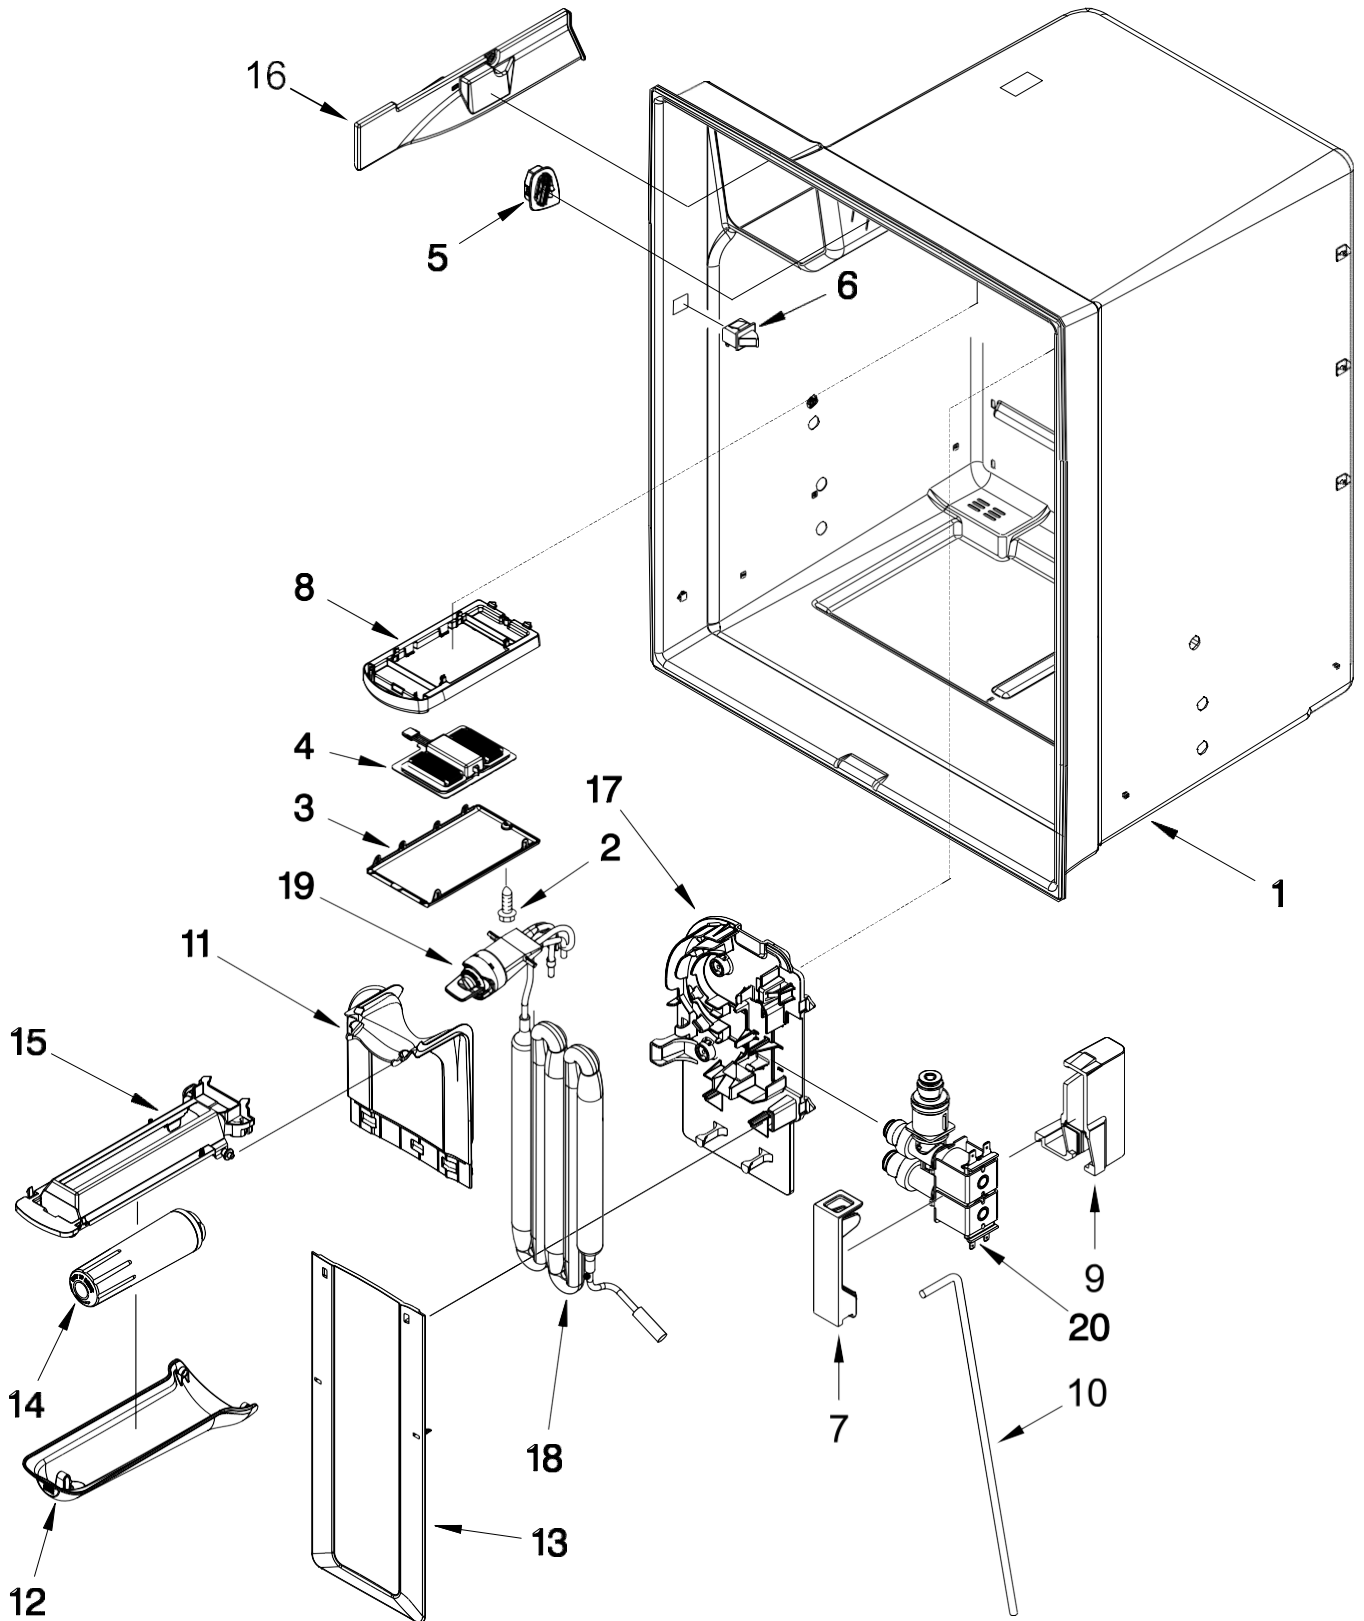

Refrigerador Whirlpool WRX735SDBM03

<u>Illus.</u> <u>No.</u>	<u>Part No.</u>	<u>Description</u>
1		Liner (Not A Serviceable Part)
2	3400065	Screw (Stainless)
3	W10311756	Lens, Refrigerator LED
4	W10587287	Module, LED Light
5	W10555984	Assembly, Air Grille
6	12466103	Switch, Rocker
7	W10118194	Lid, Enclosure
8	W10632157	Housing, Refrigerator LED
9	W10118193	Enclosure, Water Valve Connector

<u>Illus.</u> <u>No.</u>	<u>Part No.</u>	<u>Description</u>
10	W10444033	Tube, Water
11	12960101	Cover, Upper Water Tank
12	12960301	Cover, Filter
13	12960001	Cover, Lower Water Tank
14	W10735404	Filter, Water
15	12955901	Bracket, Filter Base
16	W10309869	Cover, Wiring
17	W10334463	Bracket, Water Tank and Valve
18	W10657242	Assembly, Water Tank and Head (Includes Bypass Cartridge)

<u>Illus.</u> <u>No.</u>	<u>Part No.</u>	<u>Description</u>
19	12664501SP	Cartridge, Bypass
20	W10349187	Valve, Water Inlet