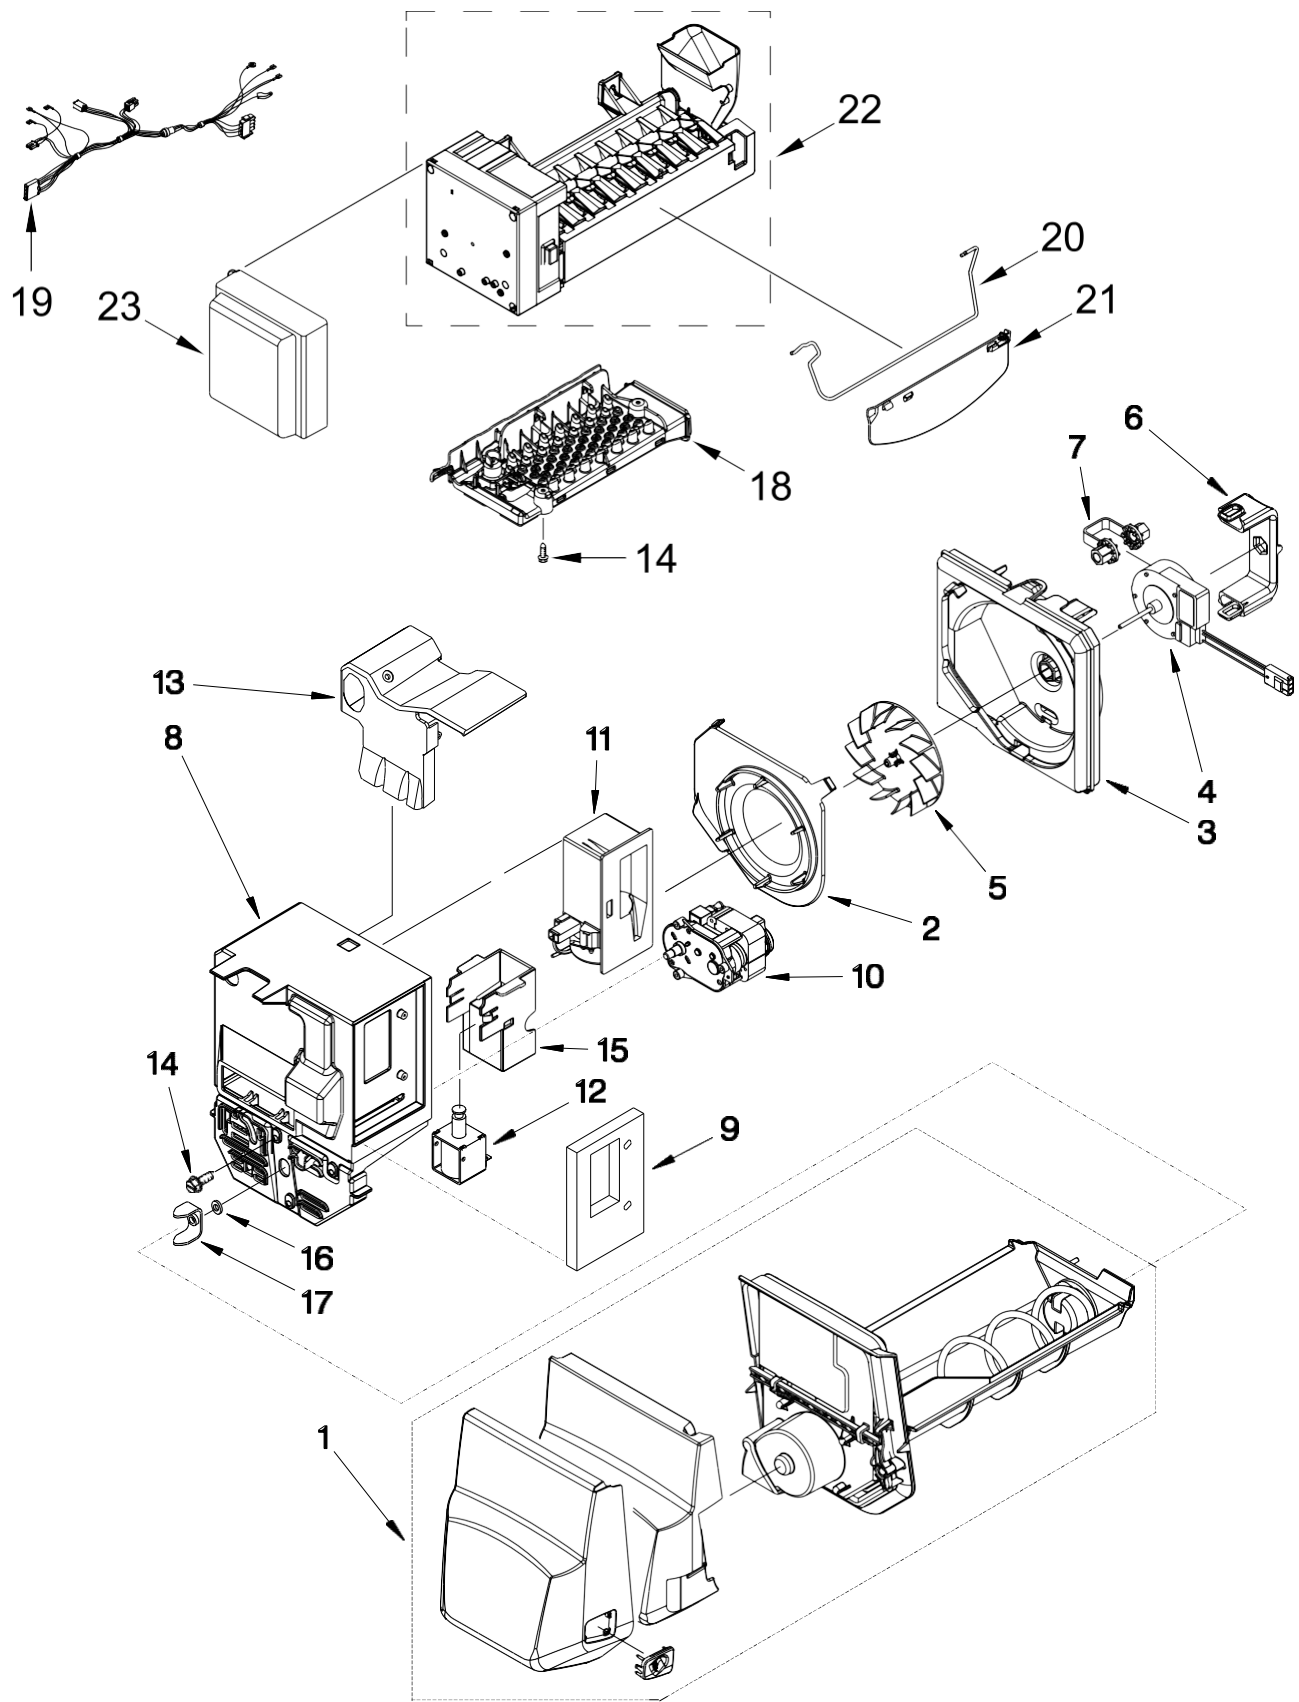

Refrigerador Whirlpool WRX735SDBM03

<u>Illus. No.</u>	<u>Part No.</u>	<u>Description</u>
1	W10562191	Assembly, Ice Bin
2	W10121282	Inlet, Blower
3	W10309863	Scroll, Blower
4	W10308033	Motor, Fan
5	W10123444	Wheel, Blower
6	12956603	Clip, Fan Motor
7	W10151687	Grommet, Fan Motor
8	W10309864	Divider, Ice Box
9	12920001	Gasket, Damper

<u>Illus. No.</u>	<u>Part No.</u>	<u>Description</u>
10	W10309868	Motor, Auger
11	W10196393	Damper, Control
12	W10309866	Assembly, Solenoid
13	W10118612	Liner, Divider
14	12990511	Screw
15	W10346971	Bracket, Solenoid
16	W10465946	Washer
17	63052A001	Yoke, Ice Dispenser
18	W10312691	Assembly, Impinger

<u>Illus. No.</u>	<u>Part No.</u>	<u>Description</u>
19	W10826037	Harness, Icemaker
20	W10175514	Arm, Shutoff
21	W10351019	Extension, Shutoff Arm
22	W10300024	Assembly, Icemaker (Complete)
23	W10290556	Cover