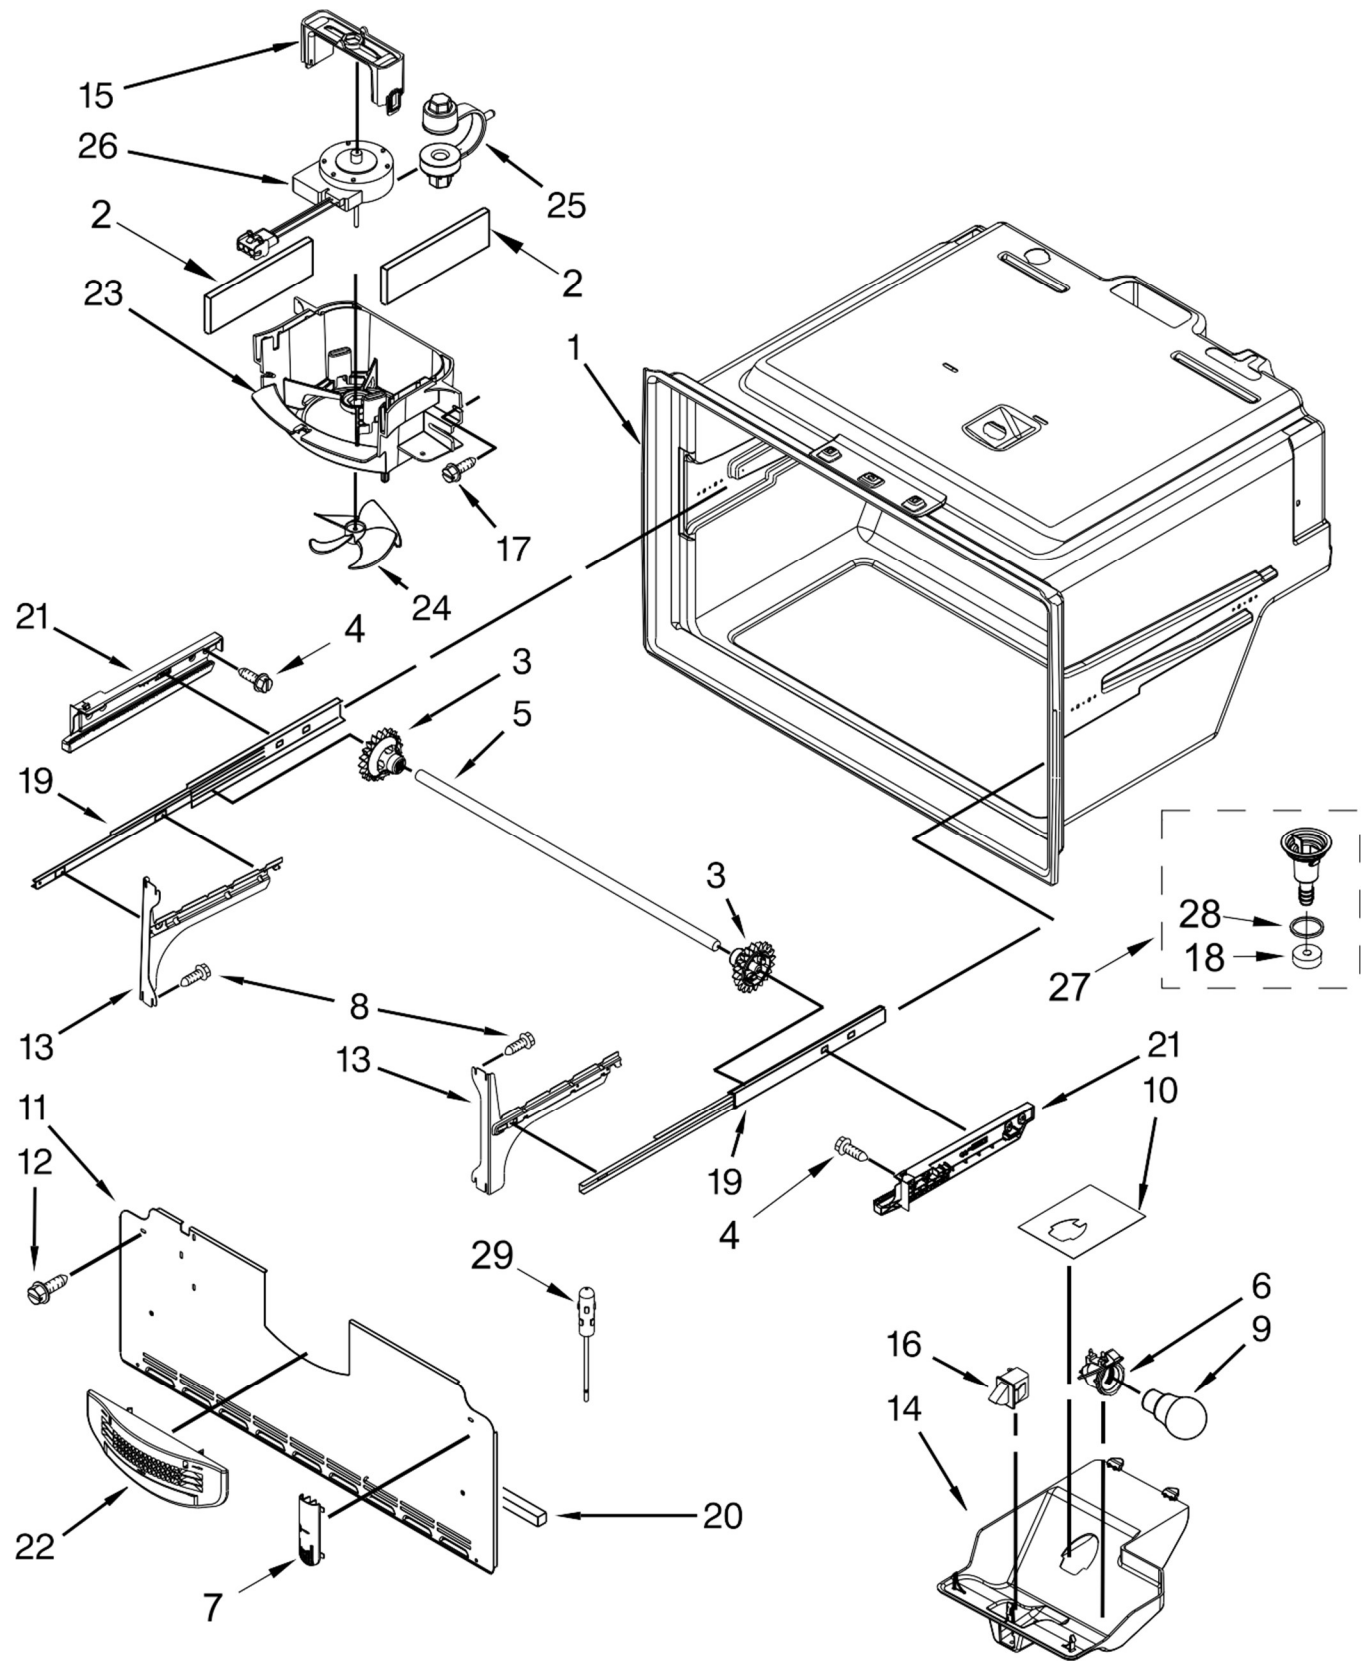

Refrigerador Whirlpool WRX735SDBM04

<u>Illus. No.</u>	<u>Part No.</u>	<u>Description</u>
1		Liner (Not A Serviceable Part)
2	A3189392	Gasket, Foam
3	12002497	Gear
4	12990501	Screw
5	W10802332	Shaft, Rack
6	12570701	Socket, Light
7	12815301	Cover, Thermistor
8	12990521	Screw
9	W10805744	Lamp, Led
10	W10277466	Foil, Housing
11	W10308421	Cover, Evaporator
12	12990511	Screw

<u>Illus. No.</u>	<u>Part No.</u>	<u>Description</u>
13		Bracket, Door Slide
	W10330991	Left Hand
	W10330993	Right Hand
14	W10315248	Module, Light
15	12956601	Clip, Fan Motor
16	12466111SP	Switch, Light
17	12990504	Screw
18	B8381501	Gasket, Drain
19	W10120018	Slide, Door
20	A3189396	Gasket
21		Adapter, Side
	W10284682	Left Hand
	W10284683	Right Hand

<u>Illus. No.</u>	<u>Part No.</u>	<u>Description</u>
22	12959901	Grille, Air
23	12951401	Shroud, Evaporator
24	12986101	Blade, Fan
25	12951101	Grommet, Fan Motor
26	W10252866	Motor, Evaporator
27	W10662407	Assembly, Drain Funnel
28	M0500703	Seal
29	12791417SP	Thermistor