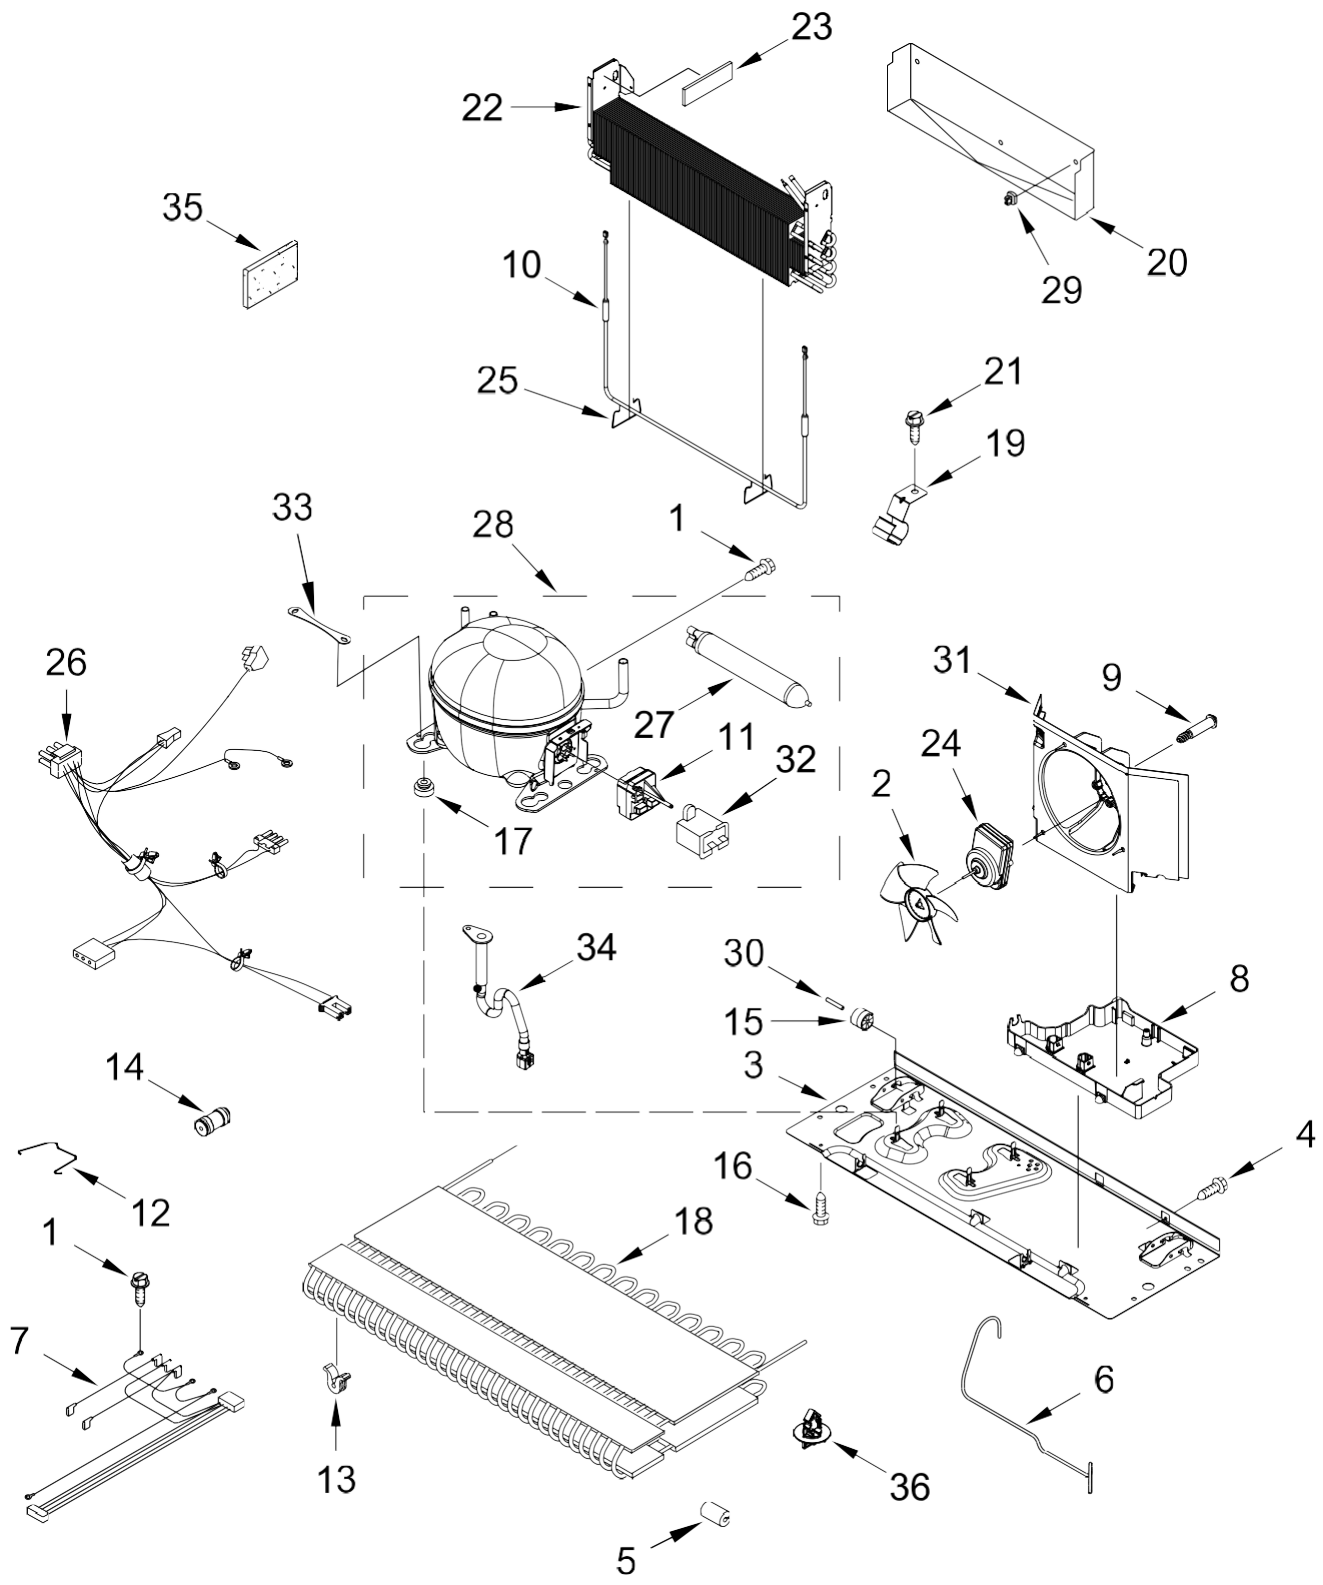

Refrigerador Whirlpool WRX735SDBM04

<u>Illus. No.</u>	<u>Part No.</u>	<u>Description</u>
1	12992301	Screw
2	12825803	Blade, Fan
3	W10480111	Basepan
4	12990511	Screw
5	2319835	Grommet, Condenser
6	W10795418	Tube, Discharge
7	W10276647	Motor, Evaporator (Includes Heater Harness, Defrost Thermostat and Thermistor)
8	W10655368	Pan, Drain
9	W10622701	Screw
10	12729123	Heater, Defrost
11	W10798748	Device, Start
12	W10216075	Strap, Bale
13	W10137529	Grommet, Condenser
14	W10334458	Connector, Water Tube
15	12477102	Roller
16	12992101	Screw

<u>Illus. No.</u>	<u>Part No.</u>	<u>Description</u>
17	W10806346	Grommet, Compressor
18	W10346415	Condenser
19	W10281329	Clip, Drier
20	W10292803	Tray, Drip
21	12990702	Screw
22	W10313899	Evaporator
23	A3189397	Gasket, Foam
24	W10609117	Motor, Condenser Fan
25	10428101	Clip, Heater
26	W10679214	Harness, Unit (Includes Power Cord)
27	W10177049	Drier
28	W10775170	Compressor
29	10623002	Clip, Evaporator
30	12477202	Axle, Roller
31	W10189184	Shroud, Condenser Fan
32	W10350564	Capacitor
33	W10236396	Strap, Compressor

<u>Illus. No.</u>	<u>Part No.</u>	<u>Description</u>
34	W10622099	Extension, Drain Tube
35	2169104	Sealer, Insulation
36	W10815863	Clip, Condenser
		FOLLOWING PARTS NOT ILLUSTRATED
	978025	Valve, Access
	978026	Valve, Access
	978027	Valve, Access
	978028	Valve, Access
	978029	Valve, Access
	978030	Valve, Access
	876764	Valve, Access
		REFRIGERANT CHARGE
		4.50 oz. (R-134A)