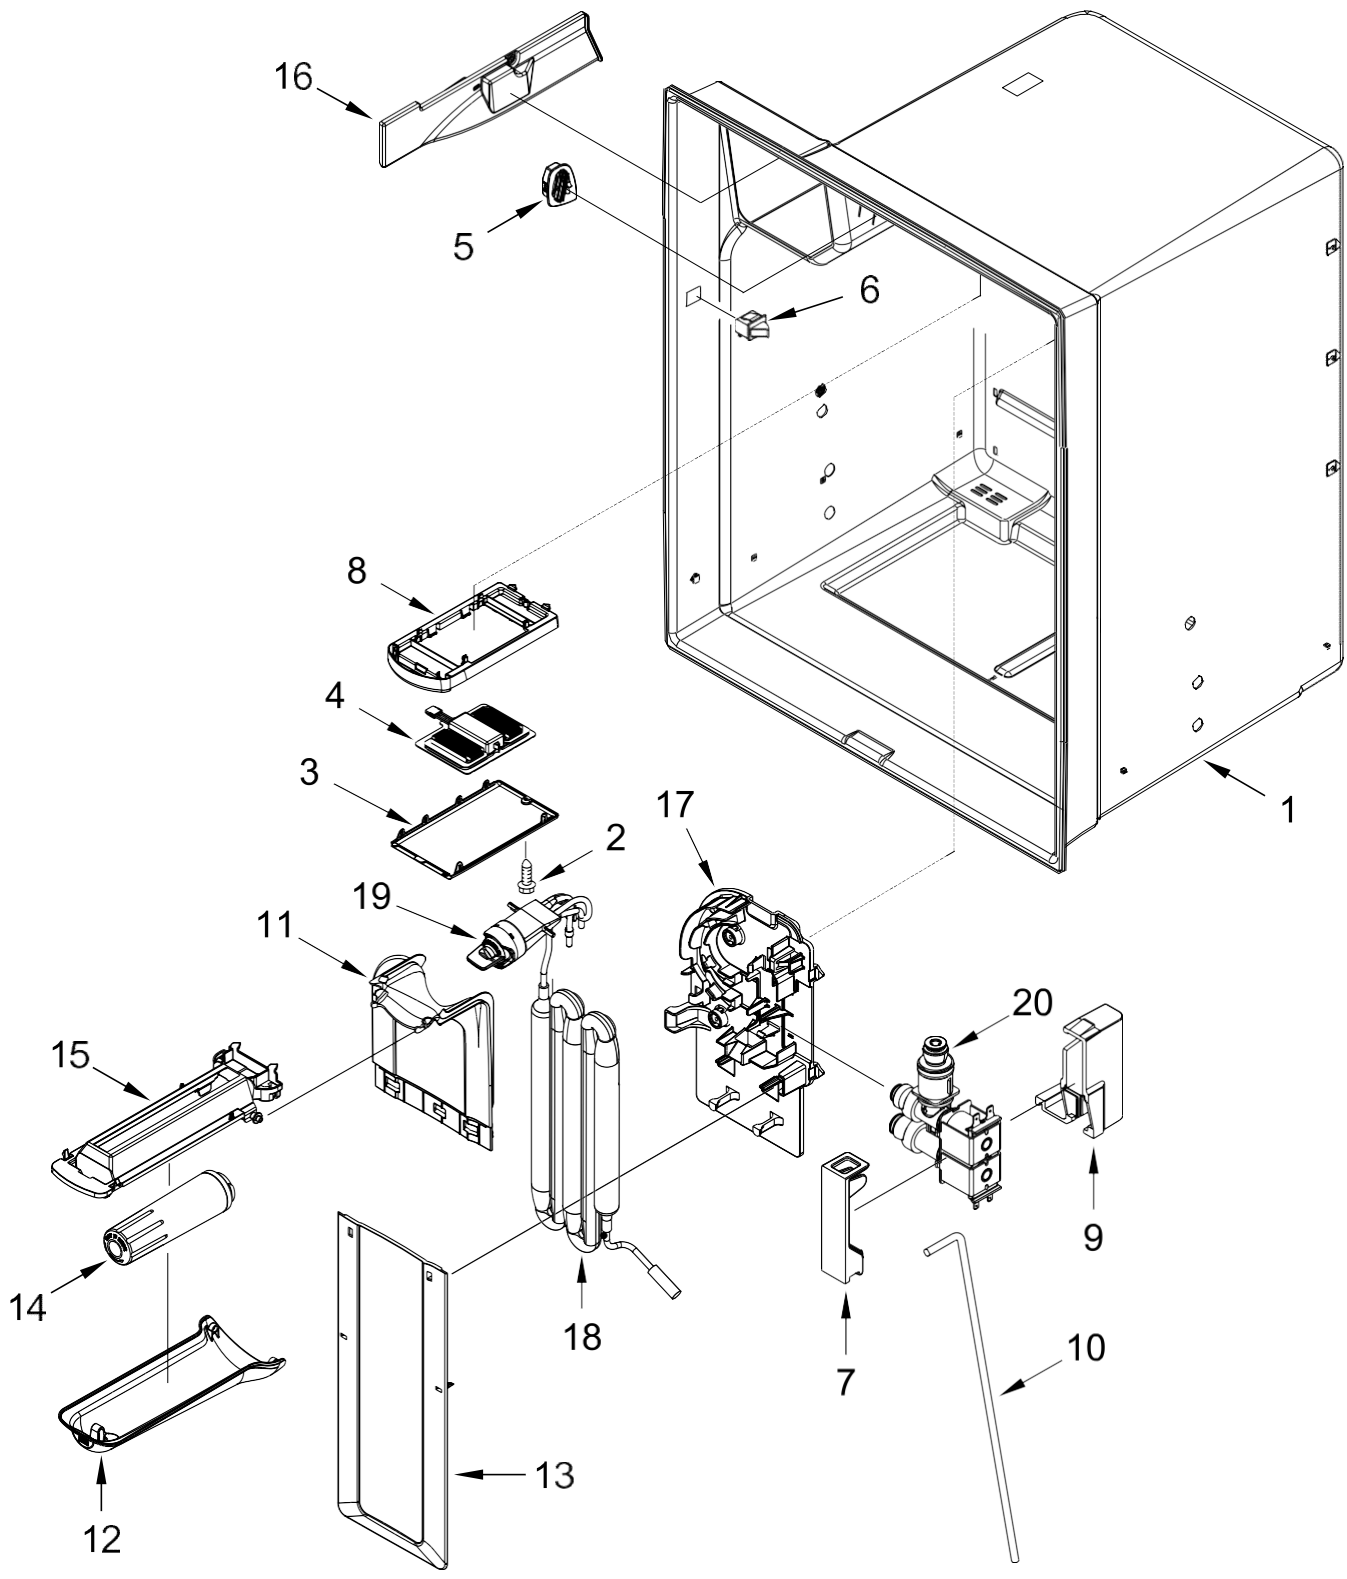

Refrigerador Whirlpool WRX735SDBM04

<u>Illus. No.</u>	<u>Part No.</u>	<u>Description</u>	<u>Illus. No.</u>	<u>Part No.</u>	<u>Description</u>	<u>Illus. No.</u>	<u>Part No.</u>	<u>Description</u>
1		Literature Parts	14	12992403	Screw	26		Cabinet (Not A Serviceable Part)
	W10873263	Tech Sheet	15		Hinge, Center Left Hand	27	W10867574	Control, Electronic
	W10422734	Use & Care Guide		W10740150	Grey Right Hand	28	12990302	Screw
	W10729263	Energy Guide		W10740146	Grey Plug, Button	29	W10914798	Gasket, Control Box
2	12961401	Tube, Water	16		Black Cover, Corner	30	W10270394	Cover, Unit
3	12698403	Plate, Pivot	17	A3076901	Grey Mullion, Secondary	31	W10316403	Wedge, Spacer (Left Hand & Right Hand)
4	B5759655	Gasket		12587703AP	Grey Mullion, Secondary	32	W10316401	Wedge, Spacer (Left Hand & Right Hand)
5		Cover, Top Hinge Left Hand	18	W10311721	Assembly, LED Light Module	33	W10492234	Brace, Mullion
	W10337648	Grey Right Hand	19	W10843353	Screw	34	W10141622	Brake, Roller
	12962302AP	Grey Cover, Fill Tube	20	W10709365	Shim, Top Hinge	35	W10820998	Housing, Module
6	12981401AP	Grey Cover, Control Box	21		Left Hand	36		Assembly, Roller
7	12961602	Clamp, Tube		12999501	Right Hand		W10515763	Left Hand
8	M0108107	Screw		12999502	Grille, Toe		W10515762	Right Hand
9	12992602	Hinge, Top	22		Grey Lid, HV Control Box	37		Assembly, Secondary Mullion (Includes Mullion Vent Slide and Vent Slide Knob)
10		Left Hand		W10534155	Knob, Vent Slide		W10902089	Grey
	12963204ED	Right Hand	23	W10296541	Screw			
	12963205ED	Screw	24	W10827867				
11	489470	Screw	25	12990702				
12	12990511	Slide, Mullion Vent						
13	W10367522							