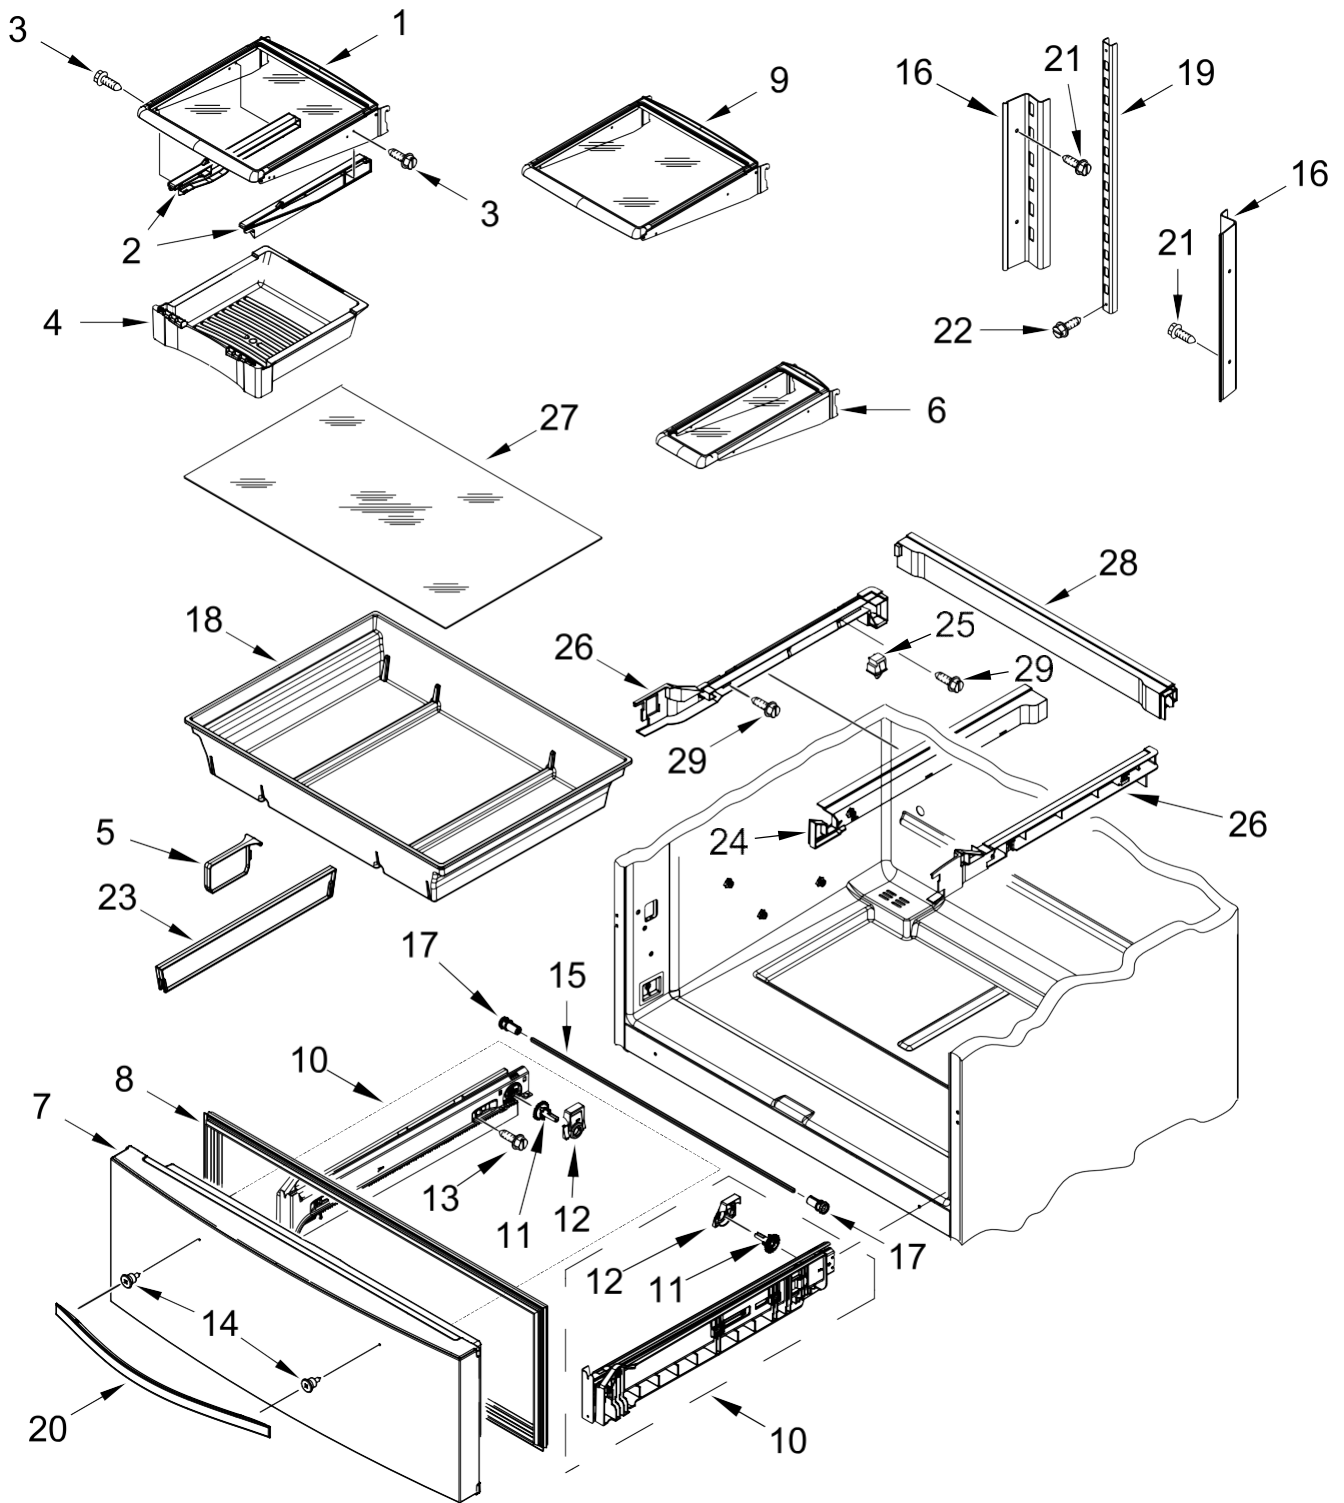

Refrigerador Whirlpool WRX735SDBM04

<u>Illus. No.</u>	<u>Part No.</u>	<u>Description</u>
1	12883508SP	Shelf, Glass
2		Glide, Snack Pan
	W10194031	Left Hand
	W10194032	Right Hand
3	12990302SP	Screw
4	W10319333	Pan, Snack (Includes Handle)
5	W10818645	Divider, Sliding
6	12885501	Shelf, Mini Stationary
7		Door, Pantry
	13107112S	Stainless
8		Gasket, Pantry
	W10443326	Grey
9	12883507	Shelf, Glide Out

<u>Illus. No.</u>	<u>Part No.</u>	<u>Description</u>
10		Adapter, Pantry
	W10666362	Left Hand
	W10666363	Right Hand
11	W10277360	Gear, Spur
12		Cover, Gear
	W10284709	Left Hand
	W10294414	Right Hand
13	W10272364	Screw
14	W10460893	Screw
15	W10802341	Shatt, Rack
16		Ladder, Side
	W10251968	Left Hand
	W10251965	Right Hand
17	W10277361	Collar, Gear
18	W10801677	Pan, Pantry
19	W10273464	Ladder, Center

<u>Illus. No.</u>	<u>Part No.</u>	<u>Description</u>
20		Handle, Door
	W10719666	Stainless
21	12990513	Screw
22	12990512	Screw
23	W10818644	Divider, Pantry
24		Cover, Pantry Rail
	W10311725	Left Hand
25	12466104	Switch, Rocker
26		Rail, Pantry
	W10311723	Left Hand
	W10311726	Right Hand
27	W10296571	Glass, Pantry Shelf
28	W10331298	Rail, Rear Pantry
29	12990521	Screw