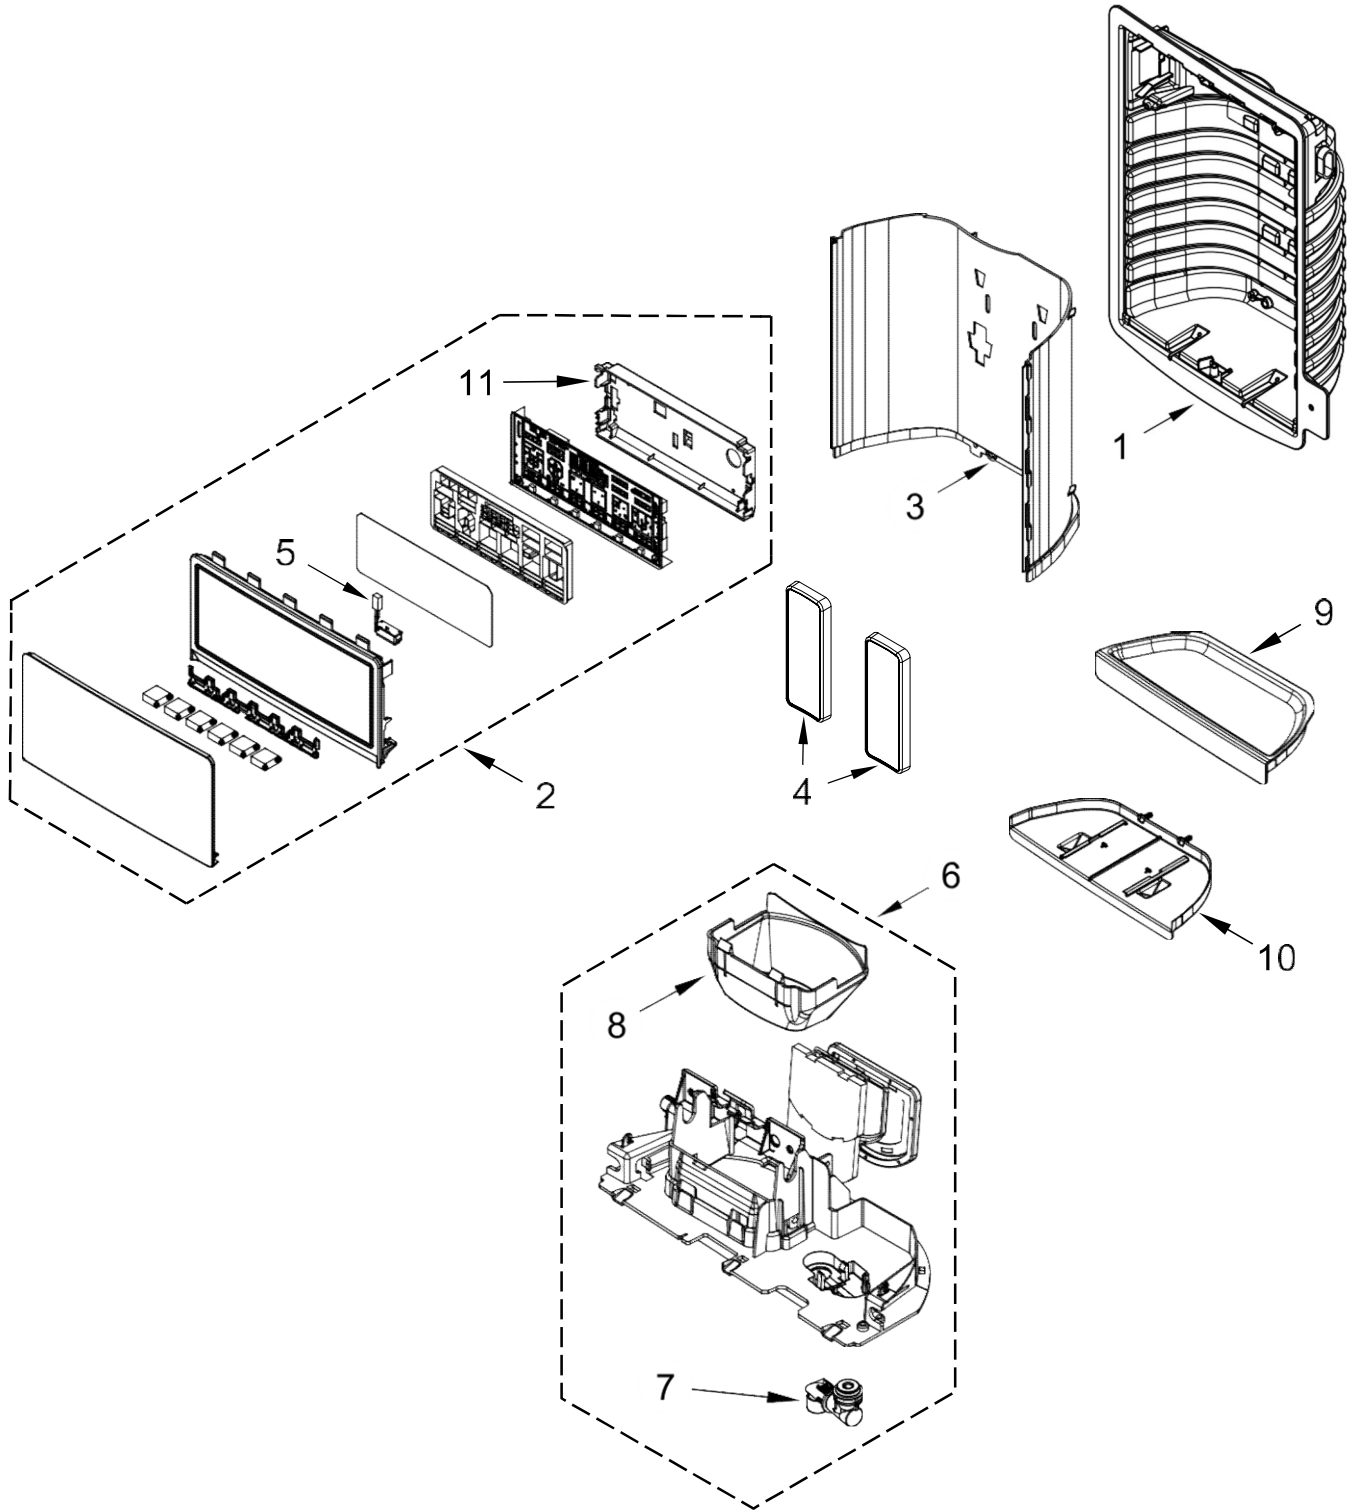

REFRIGERADOR WRX735SDH