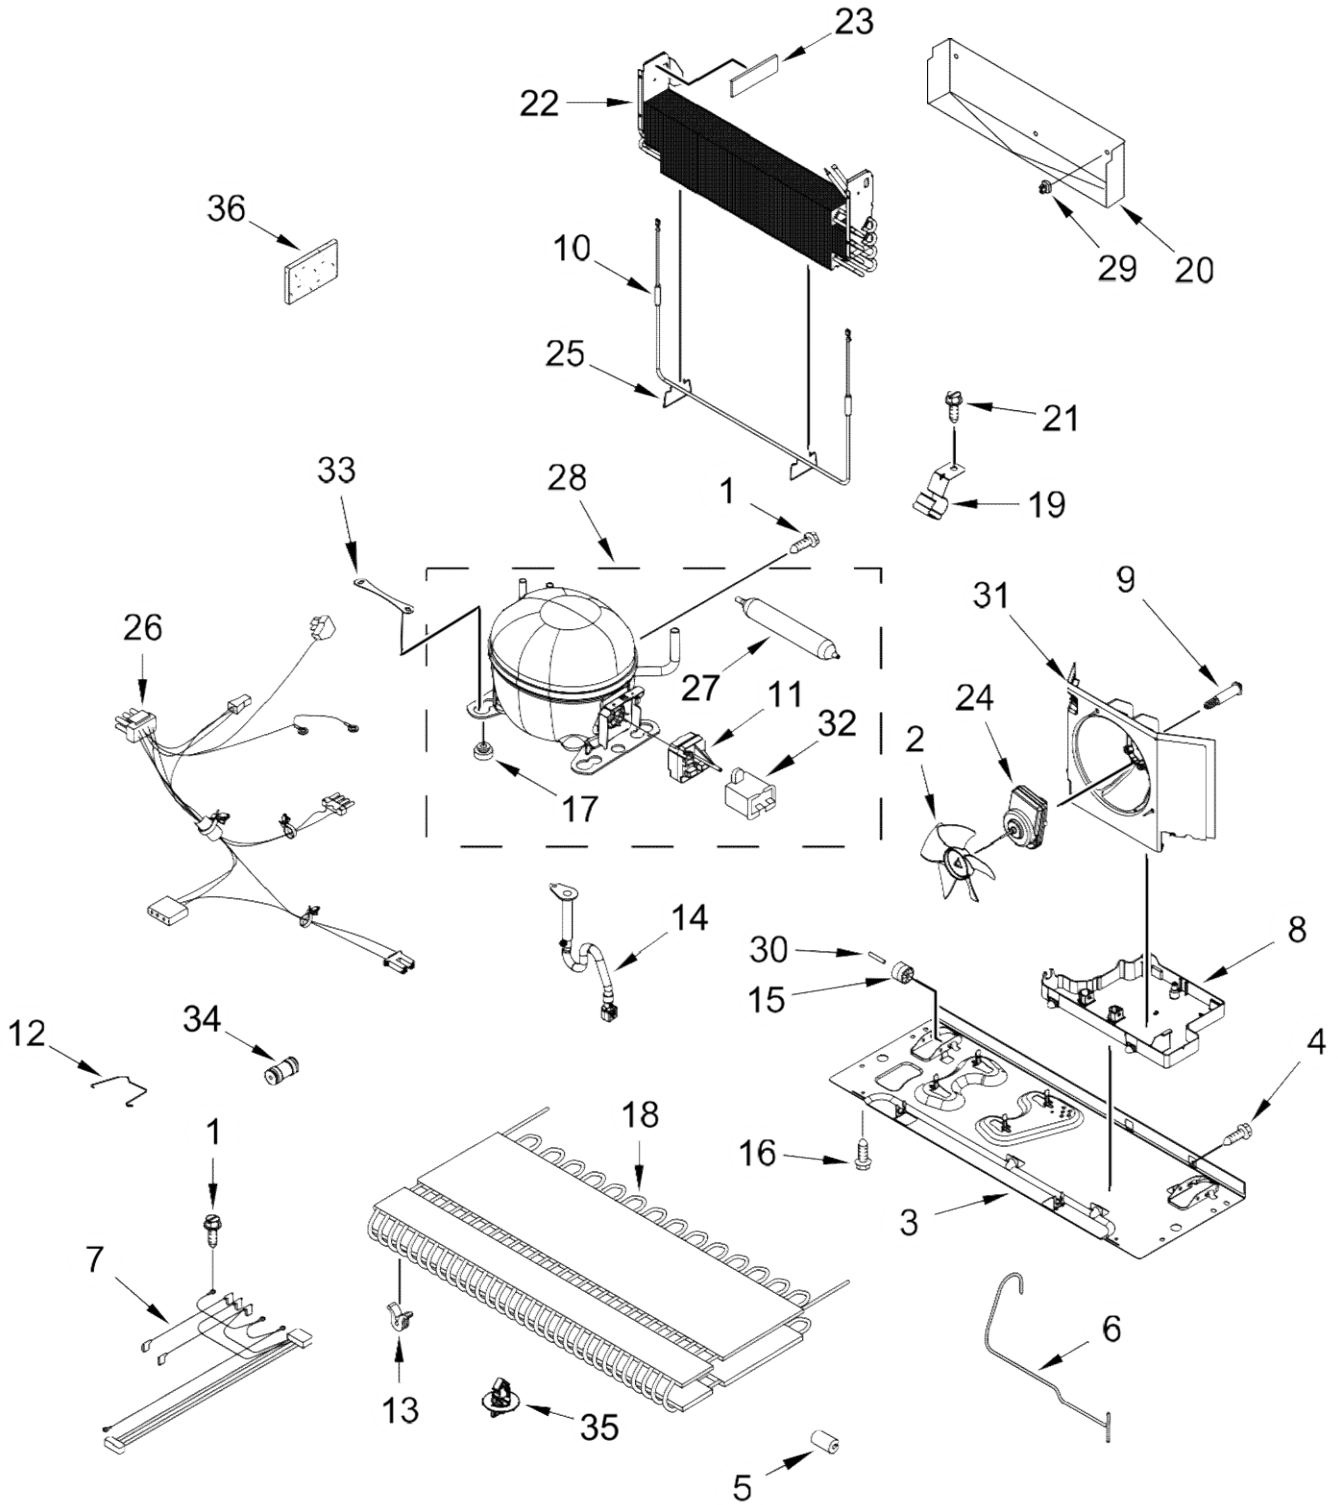

REFRIGERADOR WRX735SDH

REFRIGERADOR WRX735SDH

<u>Illus. No.</u>	<u>Part No.</u>	<u>Description</u>	<u>Illus. No.</u>	<u>Part No.</u>	<u>Description</u>	<u>Illus. No.</u>	<u>Part No.</u>	<u>Description</u>
1	12992301	Screw	16	12992101	Screw	32	W10350564	Capacitor
2	12825803	Blade, Fan	17	W10806346	Grommet, Compressor	33	W10236396	Strap, Compressor
3	W10480111	Basepan	18	W10346415	Condenser	34	W10334458	Connector, Water Tube
4	12990511	Screw	19	W10281329	Clip, Drier	35	W10815863	Clip, Condenser
5	2319835	Grommet, Condenser	20	W10292803	Tray, Drip	36	2169104	Sealer, Insulation
6	W10795418	Tube, Discharge	21	12990702	Screw			
7	W10276647	Motor, Evaporator (Includes Heater Harness, Defrost Thermostat and Thermistor)	22	W10313899	Evaporator			FOLLOWING PARTS NOT ILLUSTRATED
8	W10655368	Pan, Drain	23	A3189397	Gasket, Foam	978025		Valve, Access
9	W10622701	Screw	24	W10609117	Motor, Condenser Fan	978026		Valve, Access
10	12729123	Heater, Defrost	25	10428101	Clip, Heater	978027		Valve, Access
11	W10798748	Device, Start	26	W10679214	Harness, Unit (Includes Power Cord)	978028		Valve, Access
12	W10216075	Strap, Bale	27	W10177049	Drier	978029		Valve, Access
13	W10137529	Grommet, Condenser	28	W10775170	Compressor	978030		Valve, Access
14	W10622099	Extension, Drain Tube	29	10623002	Clip, Evaporator	876764		Valve, Access
15	12477102	Roller	30	12477202	Axle, Roller			REFRIGERANT CHARGE
			31	W10189184	Shroud, Condenser Fan			4.50 oz. (R-134A)