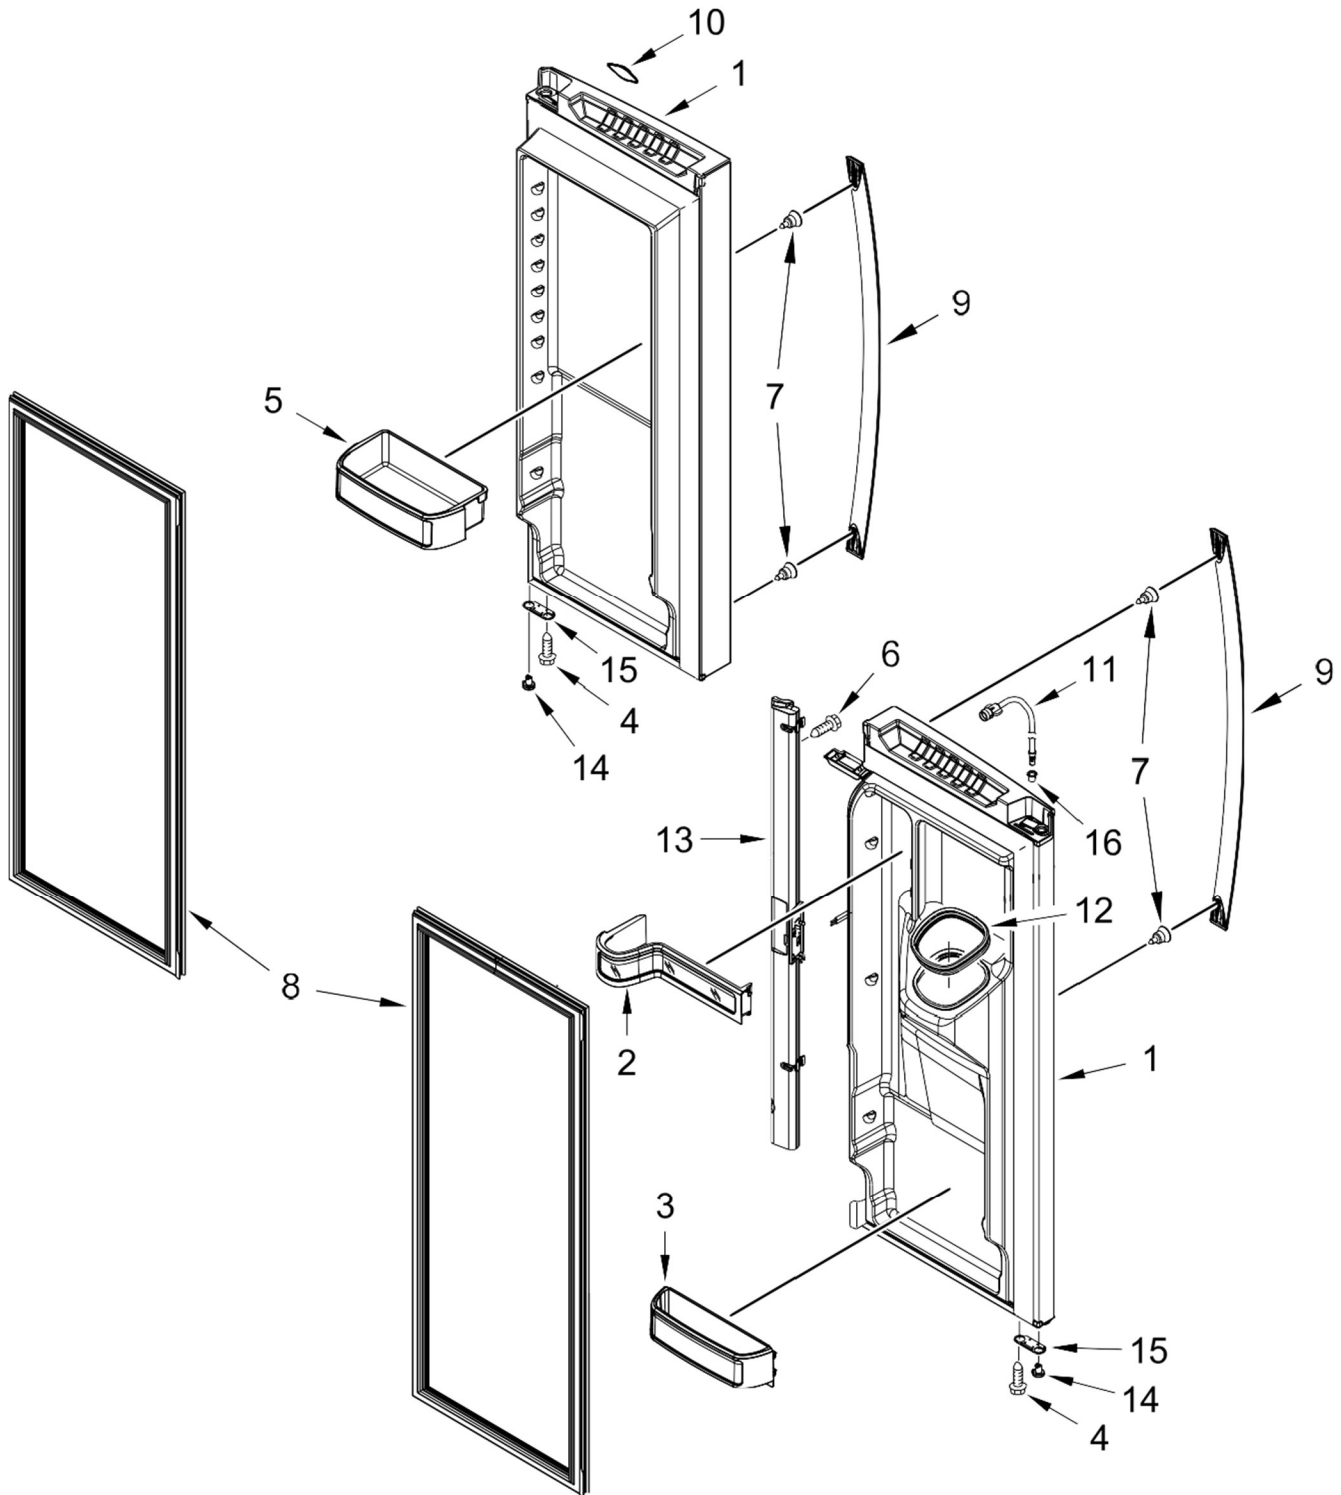

REFRIGERADOR WRX735SDH

<u>Illus. No.</u>	<u>Part No.</u>	<u>Description</u>
1		Liner (Not A Serviceable Part)
2	A3189392	Gasket, Foam
3	12002497	Gear
4	12990501	Screw
5	W10802332	Shaft, Rack
6	12570701	Socket, Light
7	12815301	Cover, Thermistor
8	12990521	Screw
9	W10805744	Lamp, Led
10	W10277466	Foil, Housing
11	W10308421	Cover, Evaporator
12	12990511	Screw

<u>Illus. No.</u>	<u>Part No.</u>	<u>Description</u>
13		Bracket, Door Slide
	W10330991	Left Hand
	W10330993	Right Hand
14	W10315248	Module, Light
15	12956601	Clip, Fan Motor
16	12466111SP	Switch, Light
17	12990504	Screw
18	B8381501	Gasket, Drain
19	W10120018	Slide, Door
20	A3189396	Gasket
21		Adapter, Side
	W10284682	Left Hand
	W10284683	Right Hand

<u>Illus. No.</u>	<u>Part No.</u>	<u>Description</u>
22	12959901	Grille, Air
23	12951401	Shroud, Evaporator
24	12986101	Blade, Fan
25	12951101	Grommet, Fan Motor
26	W10252866	Motor, Evaporator
27	W10662407	Assembly, Drain Funnel
28	M0500703	Seal
29	12791417SP	Thermistor

REFRIGERADOR WRX735SDH