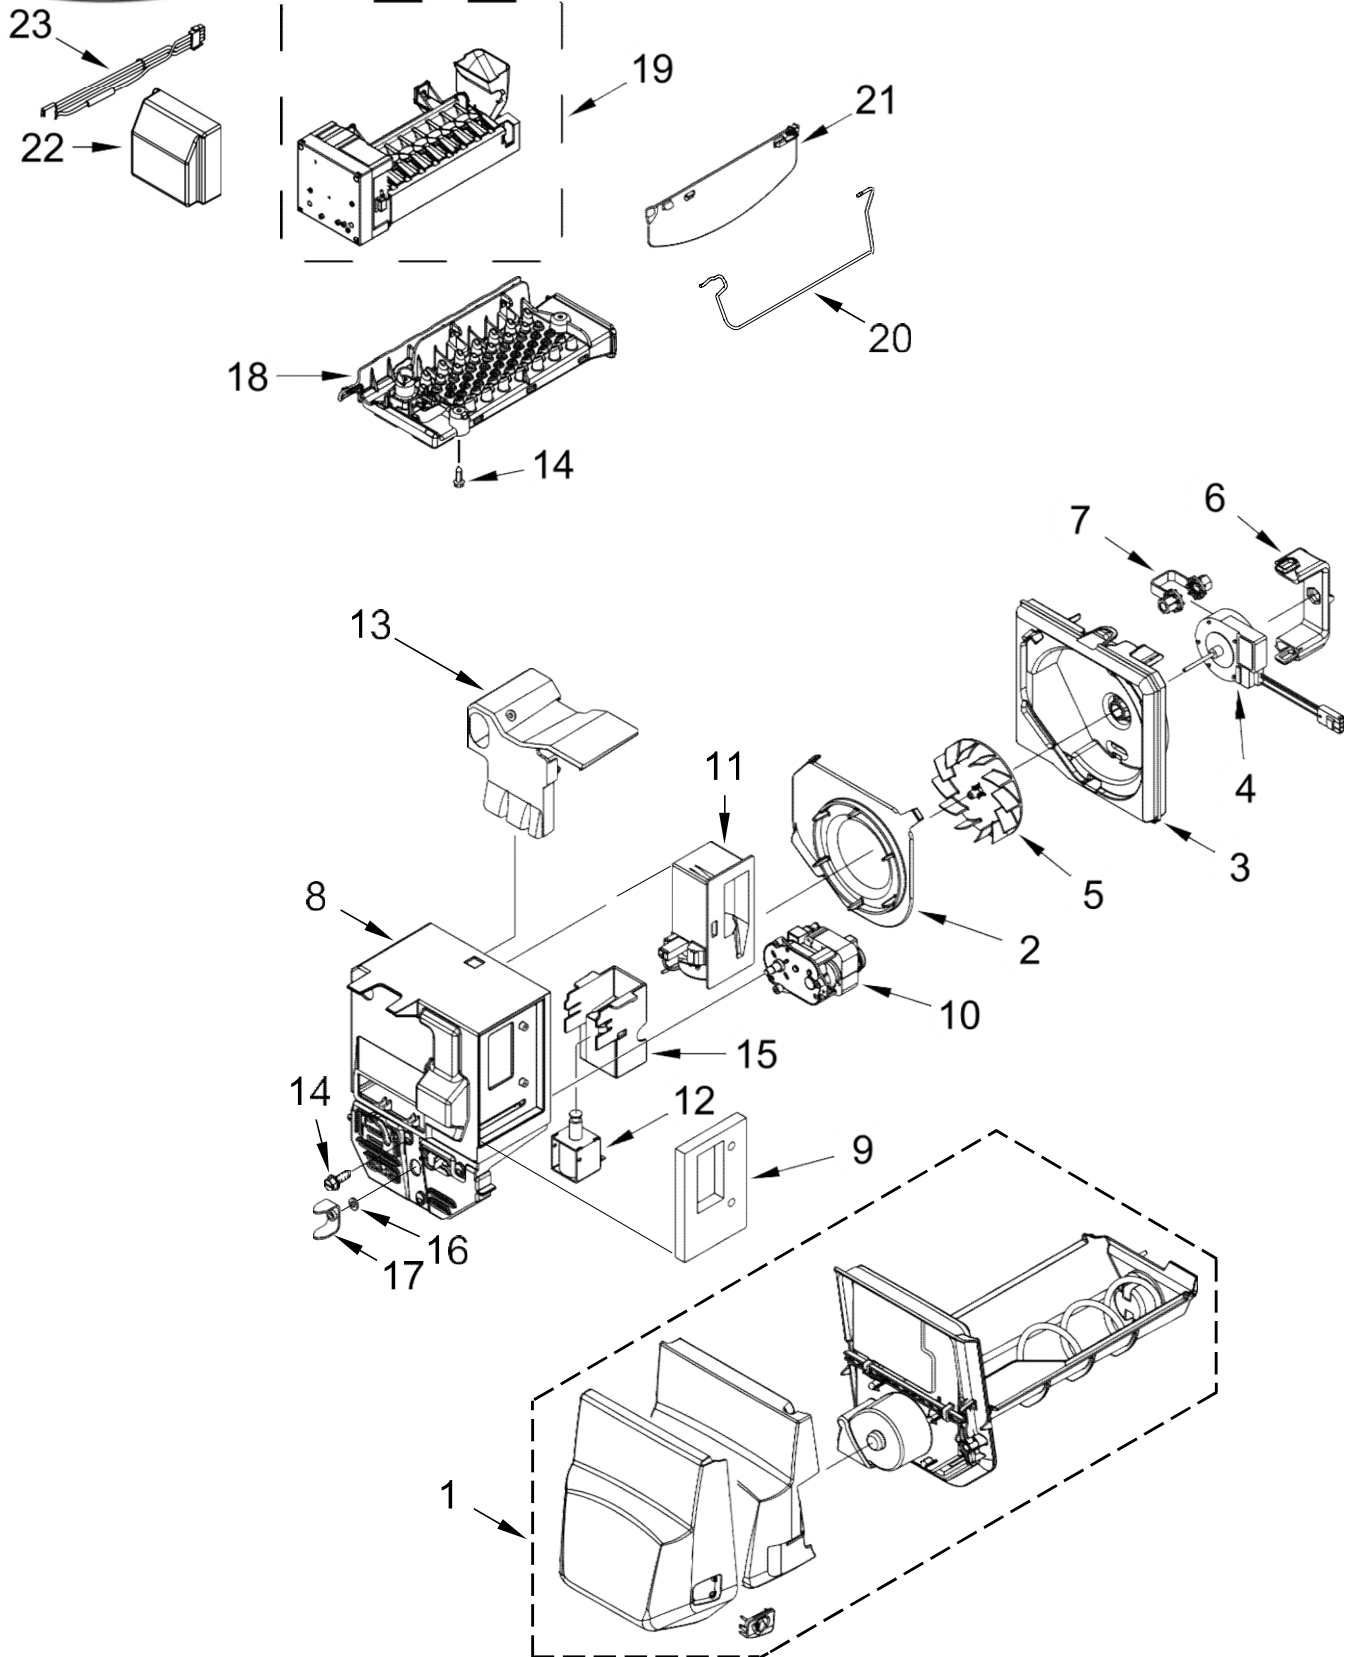

REFRIGERADOR WRX735SDH

REFRIGERADOR WRX735SDH

<u>Illus. No.</u>	<u>Part No.</u>	<u>Description</u>
1	W10562191	Assembly, Ice Bin
2	W10121282	Inlet, Blower
3	W10309863	Scroll, Blower
4	W10308033	Motor, Fan
5	W10123444	Wheel, Blower
6	12956603	Clip, Fan Motor
7	W10151687	Grommet, Fan Motor
8	W10309864	Divider, Ice Box
9	12920001	Gasket, Damper

<u>Illus. No.</u>	<u>Part No.</u>	<u>Description</u>
10	W10309868	Motor, Auger
11	W10196393	Damper, Control
12	W10309866	Assembly, Solenoid
13	W10118612	Liner, Divider
14	12990511	Screw
15	W10346971	Bracket, Solenoid
16	W10465946	Washer
17	63052A001	Yoke, Ice Dispenser
18	W10312691	Assembly, Impinger

<u>Illus. No.</u>	<u>Part No.</u>	<u>Description</u>
19	W10300024	Assembly, Icemaker (Complete)
20	W10175514	Arm, Shutoff
21	W10351019	Extension, Shutoff Arm
22	W10290556	Cover
23	W10826037	Harness, Icemaker