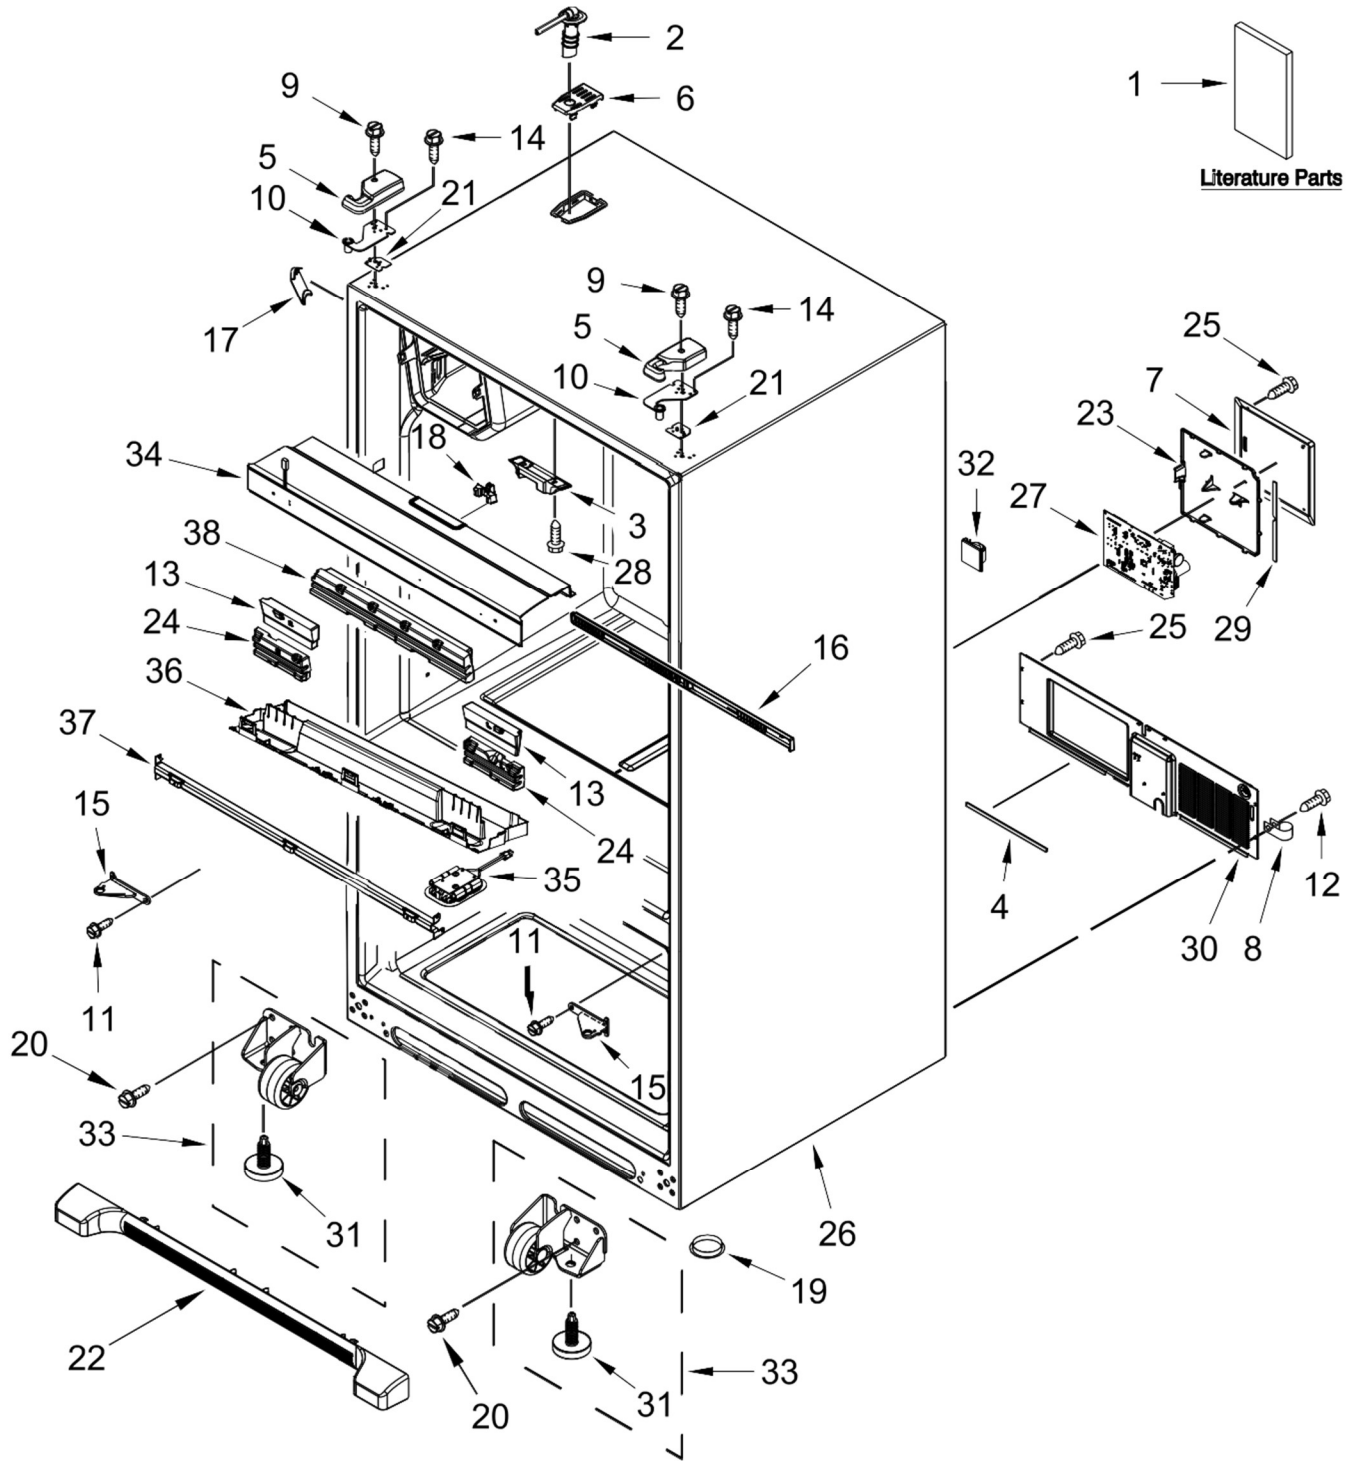

REFRIGERADOR WRX735SDH

REFRIGERADOR WRX735SDH

<u>Illus. No.</u>	<u>Part No.</u>	<u>Description</u>
1		Literature Parts
	W10873263	Tech Sheet
	W10422734	Use & Care Guide
	W10920569	Energy Guide
2	12961401	Tube, Water
3	12698403	Plate, Pivot
4	B5759655	Gasket
5		Cover, Top Hinge
		Left Hand
	W10337634	White
	W10337647	Black
	W10337648	Grey
		Right Hand
	12962302W	White
	12962302B	Black
	12962302AP	Grey
6		Cover, Fill Tube
	12981401W	White
	12981401B	Black
	12981401AP	Grey
7	12961602	Cover, Control Box
8	M0108107	Clamp, Tube
9	12992602	Screw
10		Hinge, Top
	12963204ED	Left Hand
	12963205ED	Right Hand
11	489470	Screw
12	12990511	Screw

<u>Illus. No.</u>	<u>Part No.</u>	<u>Description</u>
13	W10316403	Wedge, Spacer (Left Hand & Right Hand)
14	12992403	Screw
15		Hinge, Center
		Left Hand
	W10740148	White
	W10740149	Black
	W10740150	Grey
		Right Hand
	W10740144	White
	W10740145	Black
	W10740146	Grey
16	W10367522	Slide, Mullion Vent
17		Cover, Corner
	12587703W	White
	12587703B	Black
	12587703AP	Grey
18	W10827867	Knob, Vent Slide
19		Plug, Button
	A3076901	Black
20	W10709365	Screw
21		Shim, Top Hinge
	12999501	Left Hand
	12999502	Right Hand
22		Grille, Toe
	W10534154	White
	W10534153	Black
	W10534155	Grey

<u>Illus. No.</u>	<u>Part No.</u>	<u>Description</u>
23	W10296541	Lid, HV Control Box
24	W10316401	Wedge, Spacer (Left Hand & Right Hand)
25	12990702	Screw
26		Cabinet (Not A Servicable Part)
27	W10867574	Control, Electronic
28	12990302	Screw
29	W10914798	Gasket, Control Box
30	W10270394	Cover, Unit
31	W10141622	Brake, Roller
32	M0104106	Clip, Cord
33		Assembly, Roller
	W10515763	Left Hand
	W10515762	Right Hand
34		Assembly, Secondary Mullion
	W10902088	White
	W10902087	Black
	W10902089	Grey
35	W10843353	Assembly, LED Light Module
36	W10820998	Housing, Module
37	W10492234	Brace, Mullion
38	W10311721	Mullion, Secondary