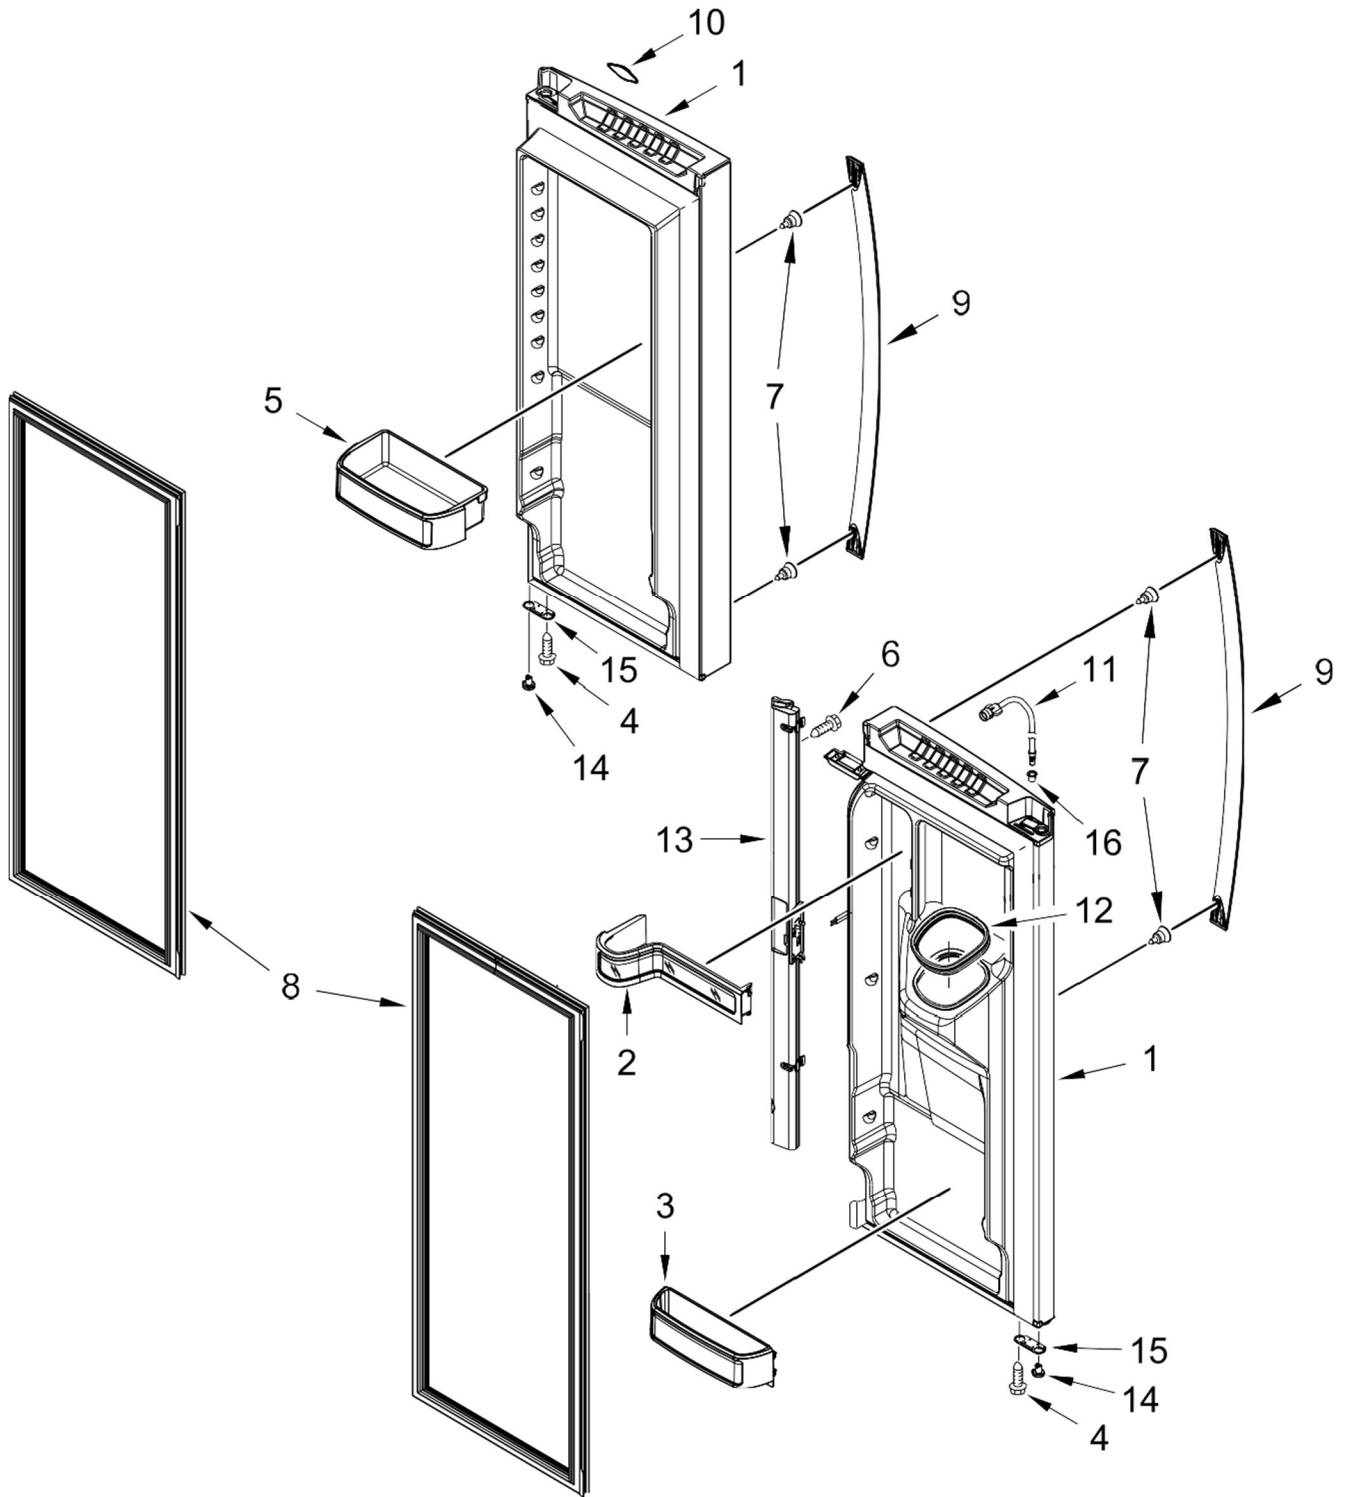

REFRIGERADOR WRX735SDH

<u>Illus. No.</u>	<u>Part No.</u>	<u>Description</u>
1		Liner (Not A Serviceable Part)
2	A3189392	Gasket, Foam
3	12002497	Gear
4	12990501	Screw
5	W10802332	Shaft, Rack
6	12570701	Socket, Light
7	12815301	Cover, Thermistor
8	12990521	Screw
9	W10805744	Lamp, Led
10	W10277466	Foil, Housing
11	W10308421	Cover, Evaporator
12	12990511	Screw

<u>Illus. No.</u>	<u>Part No.</u>	<u>Description</u>
13		Bracket, Door Slide
	W10330991	Left Hand
	W10330993	Right Hand
14	W10315248	Module, Light
15	12956601	Clip, Fan Motor
16	12466111SP	Switch, Light
17	12990504	Screw
18	B8381501	Gasket, Drain
19	W10120018	Slide, Door
20	A3189396	Gasket
21		Adapter, Side
	W10284682	Left Hand
	W10284683	Right Hand

<u>Illus. No.</u>	<u>Part No.</u>	<u>Description</u>
22	12959901	Grille, Air
23	12951401	Shroud, Evaporator
24	12986101	Blade, Fan
25	12951101	Grommet, Fan Motor
26	W10252866	Motor, Evaporator
27	W10662407	Assembly, Drain Funnel
28	M0500703	Seal
29	12791417SP	Thermistor

REFRIGERADOR WRX735SDH