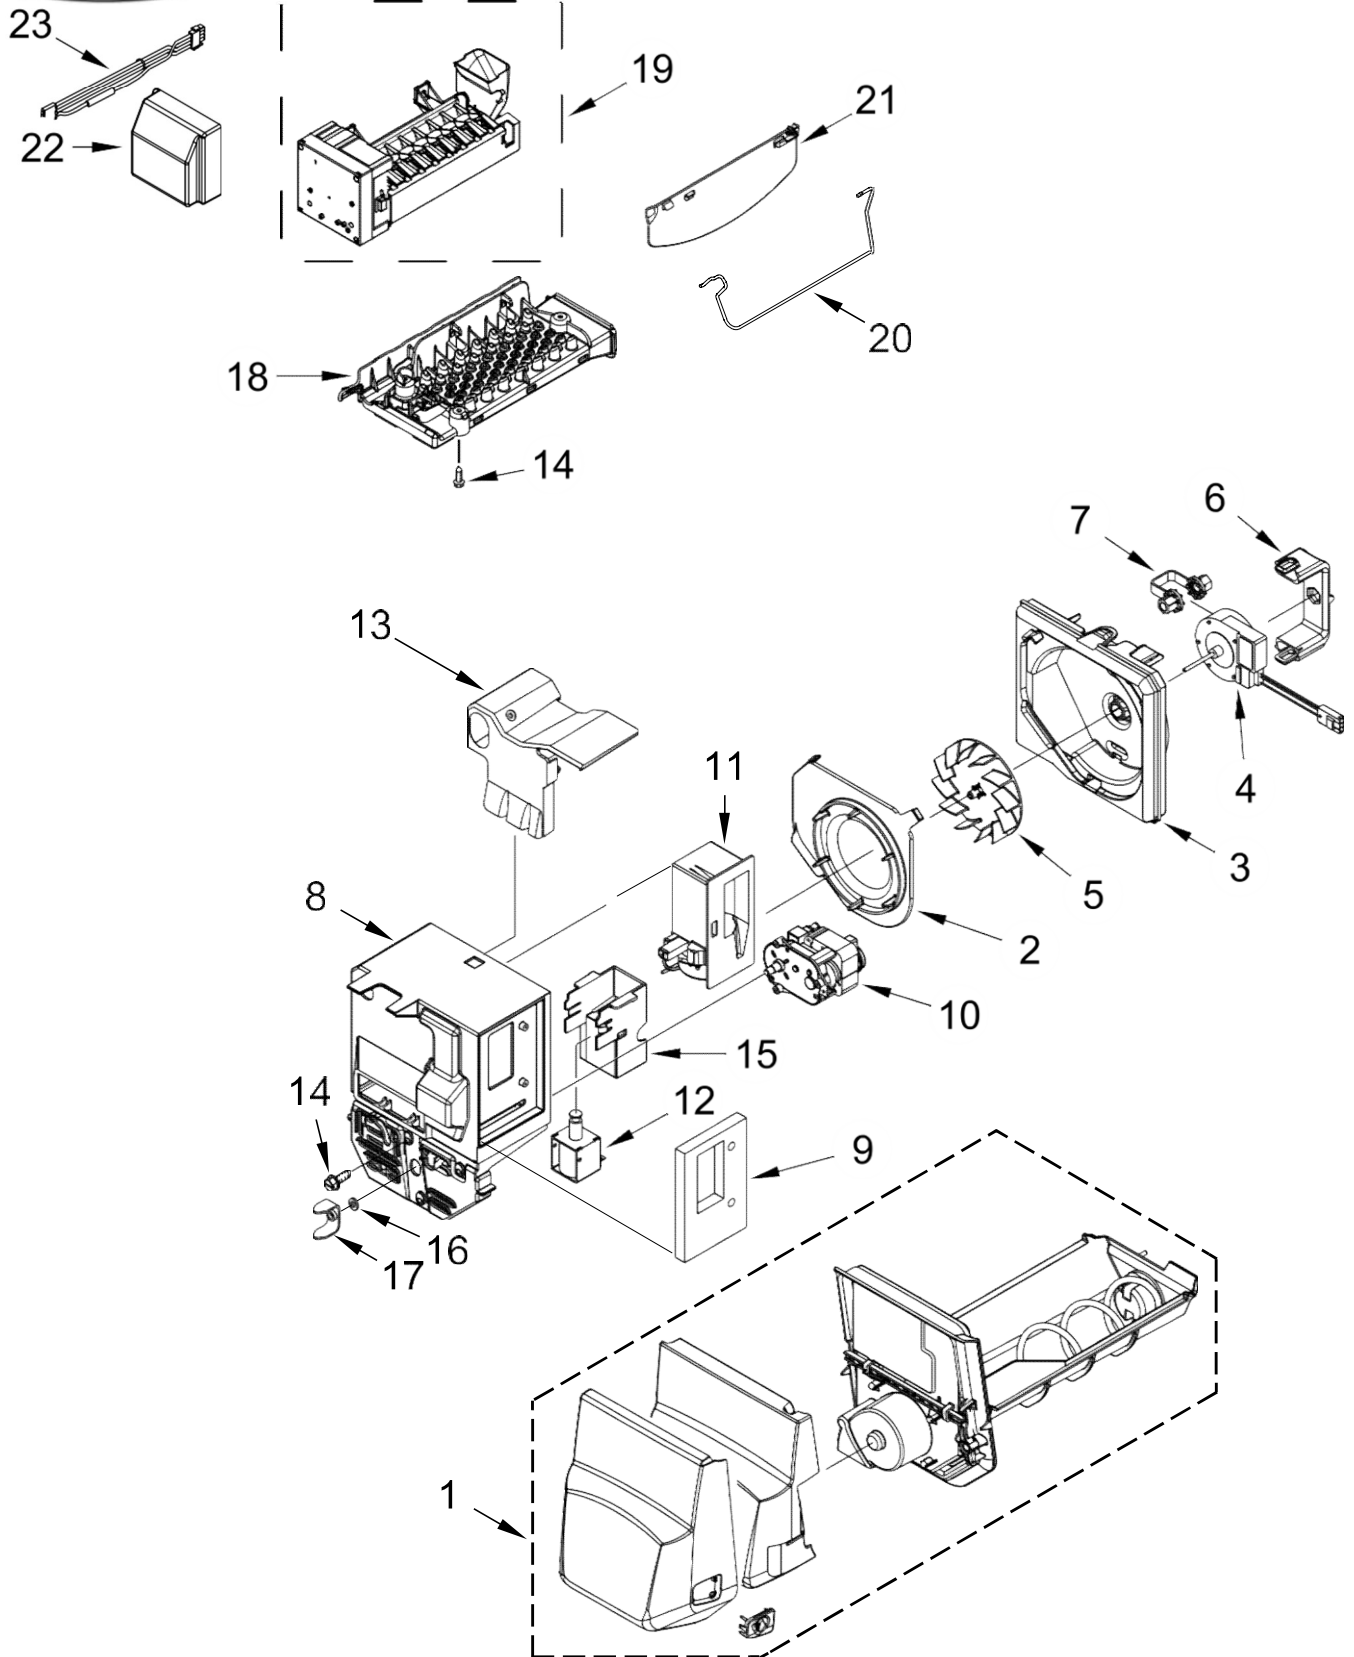

REFRIGERADOR WRX735SDH

REFRIGERADOR WRX735SDH

<u>Illus. No.</u>	<u>Part No.</u>	<u>Description</u>
1	W10562191	Assembly, Ice Bin
2	W10121282	Inlet, Blower
3	W10309863	Scroll, Blower
4	W10308033	Motor, Fan
5	W10123444	Wheel, Blower
6	12956603	Clip, Fan Motor
7	W10151687	Grommet, Fan Motor
8	W10309864	Divider, Ice Box
9	12920001	Gasket, Damper

<u>Illus. No.</u>	<u>Part No.</u>	<u>Description</u>
10	W10309868	Motor, Auger
11	W10196393	Damper, Control
12	W10309866	Assembly, Solenoid
13	W10118612	Liner, Divider
14	12990511	Screw
15	W10346971	Bracket, Solenoid
16	W10465946	Washer
17	63052A001	Yoke, Ice Dispenser
18	W10312691	Assembly, Impinger

<u>Illus. No.</u>	<u>Part No.</u>	<u>Description</u>
19	W10300024	Assembly, Icemaker (Complete)
20	W10175514	Arm, Shutoff
21	W10351019	Extension, Shutoff Arm
22	W10290556	Cover
23	W10826037	Harness, Icemaker