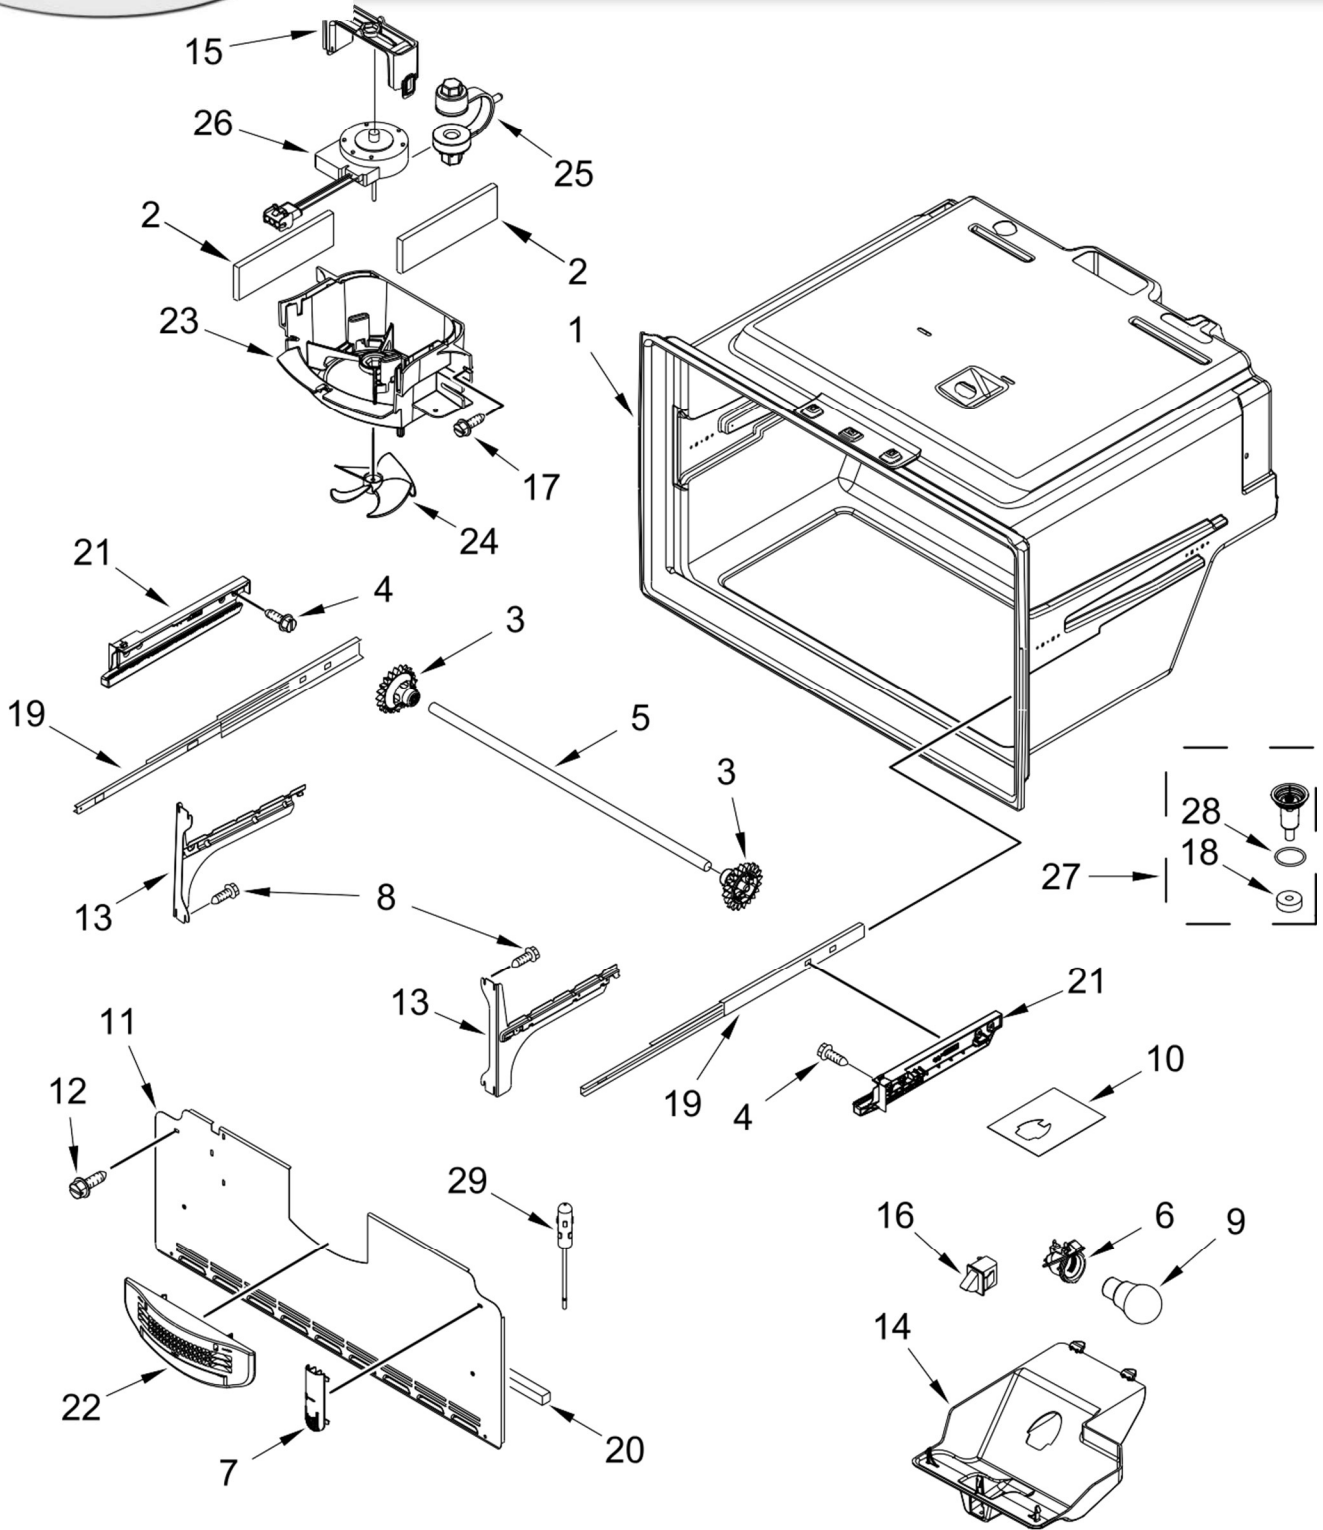

REFRIGERADOR WRX735SDH

REFRIGERADOR WRX735SDH

<u>Illus. No.</u>	<u>Part No.</u>	<u>Description</u>
1		Liner (Not A Serviceable Part)
2	A3189392	Gasket, Foam
3	12002497	Gear
4	12990501	Screw
5	W10802332	Shaft, Rack
6	12570701	Socket, Light
7	12815301	Cover, Thermistor
8	12990521	Screw
9	W10805744	Lamp, Led
10	W10277466	Foil, Housing
11	W10308421	Cover, Evaporator
12	12990511	Screw

<u>Illus. No.</u>	<u>Part No.</u>	<u>Description</u>
13		Bracket, Door Slide
	W10330991	Left Hand
	W10330993	Right Hand
14	W10315248	Module, Light
15	12956601	Clip, Fan Motor
16	12466111SP	Switch, Light
17	12990504	Screw
18	B8381501	Gasket, Drain
19	W10120018	Slide, Door
20	A3189396	Gasket
21		Adapter, Side
	W10284682	Left Hand
	W10284683	Right Hand

<u>Illus. No.</u>	<u>Part No.</u>	<u>Description</u>
22	12959901	Grille, Air
23	12951401	Shroud, Evaporator
24	12986101	Blade, Fan
25	12951101	Grommet, Fan Motor
26	W10252866	Motor, Evaporator
27	W10662407	Assembly, Drain Funnel
28	M0500703	Seal
29	12791417SP	Thermistor