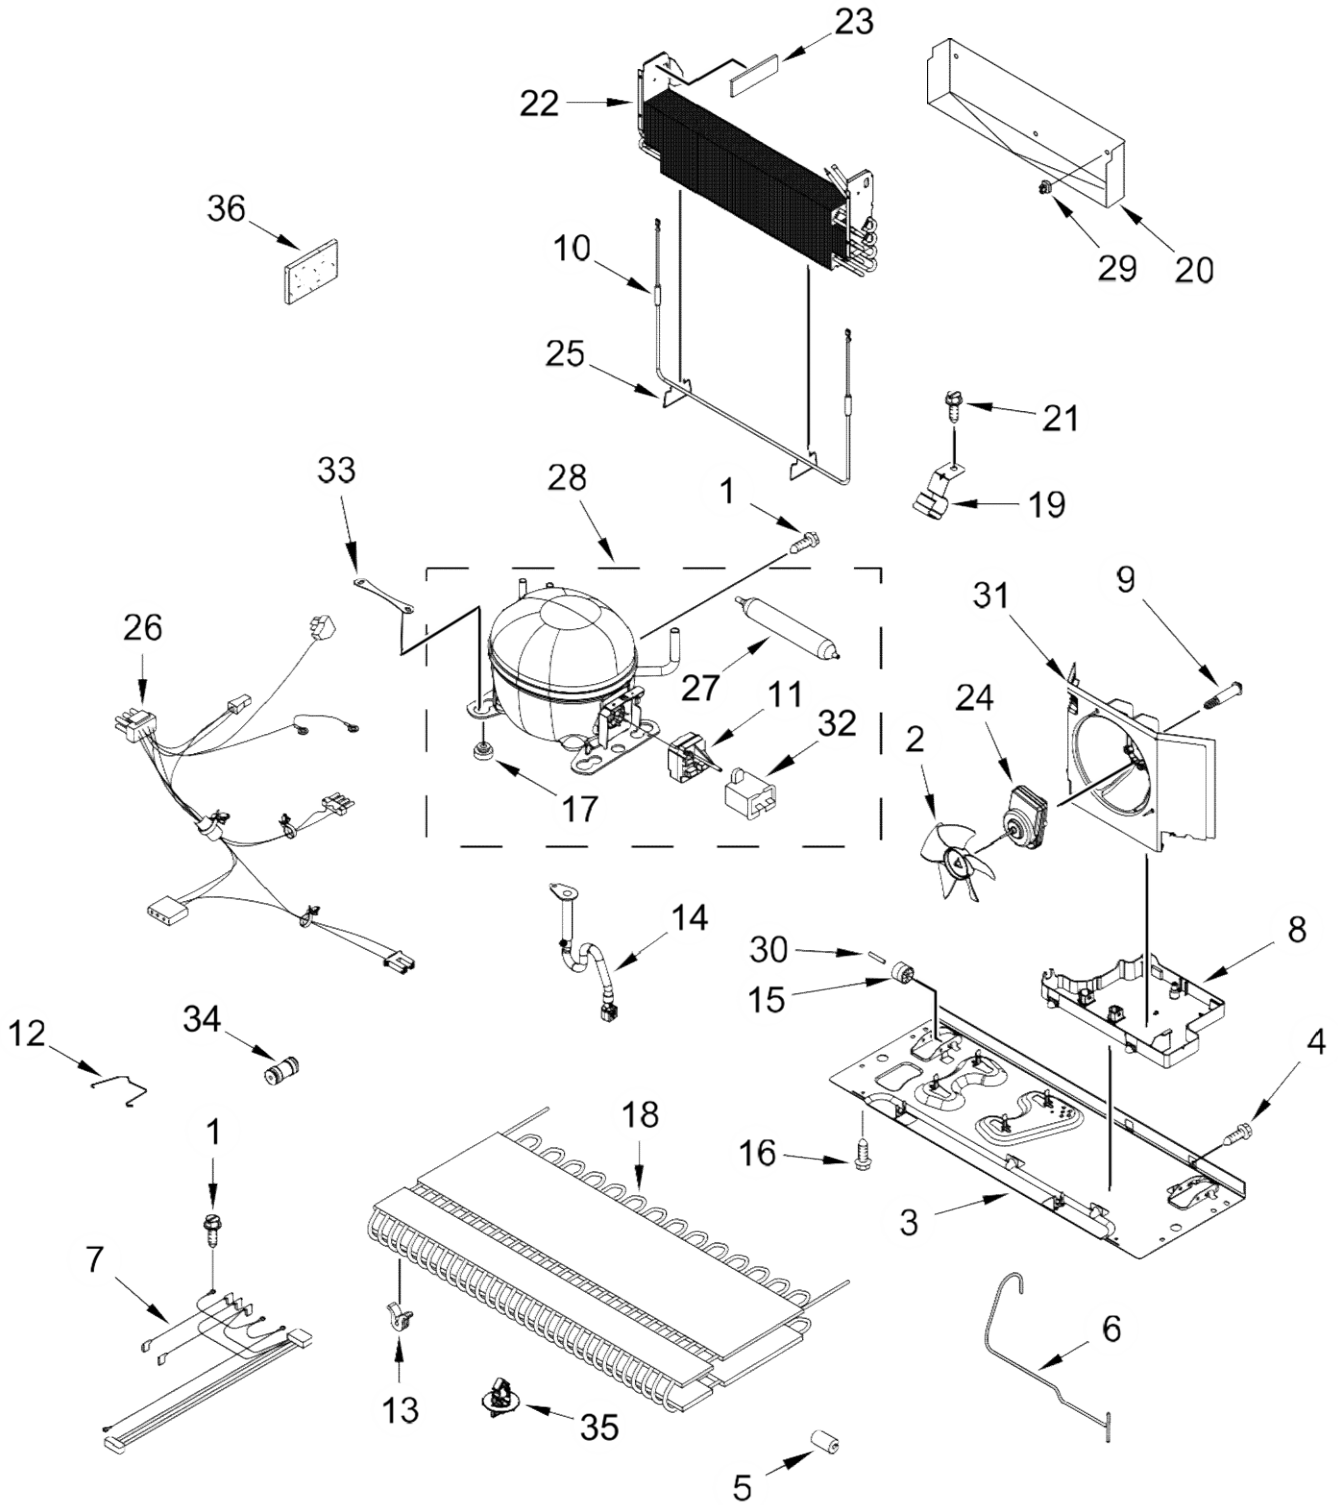

REFRIGERADOR WRX735SDH

REFRIGERADOR WRX735SDH

<u>Illus. No.</u>	<u>Part No.</u>	<u>Description</u>	<u>Illus. No.</u>	<u>Part No.</u>	<u>Description</u>	<u>Illus. No.</u>	<u>Part No.</u>	<u>Description</u>
1	12992301	Screw	16	12992101	Screw	32	W10350564	Capacitor
2	12825803	Blade, Fan	17	W10806346	Grommet, Compressor	33	W10236396	Strap, Compressor
3	W10480111	Basepan	18	W10346415	Condenser	34	W10334458	Connector, Water Tube
4	12990511	Screw	19	W10281329	Clip, Drier	35	W10815863	Clip, Condenser
5	2319835	Grommet, Condenser	20	W10292803	Tray, Drip	36	2169104	Sealer, Insulation
6	W10795418	Tube, Discharge	21	12990702	Screw			
7	W10276647	Motor, Evaporator (Includes Heater Harness, Defrost Thermostat and Thermistor)	22	W10313899	Evaporator			FOLLOWING PARTS NOT ILLUSTRATED
8	W10655368	Pan, Drain	23	A3189397	Gasket, Foam	978025		Valve, Access
9	W10622701	Screw	24	W10609117	Motor, Condenser Fan	978026		Valve, Access
10	12729123	Heater, Defrost	25	10428101	Clip, Heater	978027		Valve, Access
11	W10798748	Device, Start	26	W10679214	Harness, Unit (Includes Power Cord)	978028		Valve, Access
12	W10216075	Strap, Bale	27	W10177049	Drier	978029		Valve, Access
13	W10137529	Grommet, Condenser	28	W10775170	Compressor	978030		Valve, Access
14	W10622099	Extension, Drain Tube	29	10623002	Clip, Evaporator	876764		Valve, Access
15	12477102	Roller	30	12477202	Axle, Roller			REFRIGERANT CHARGE
			31	W10189184	Shroud, Condenser Fan			4.50 oz. (R-134A)