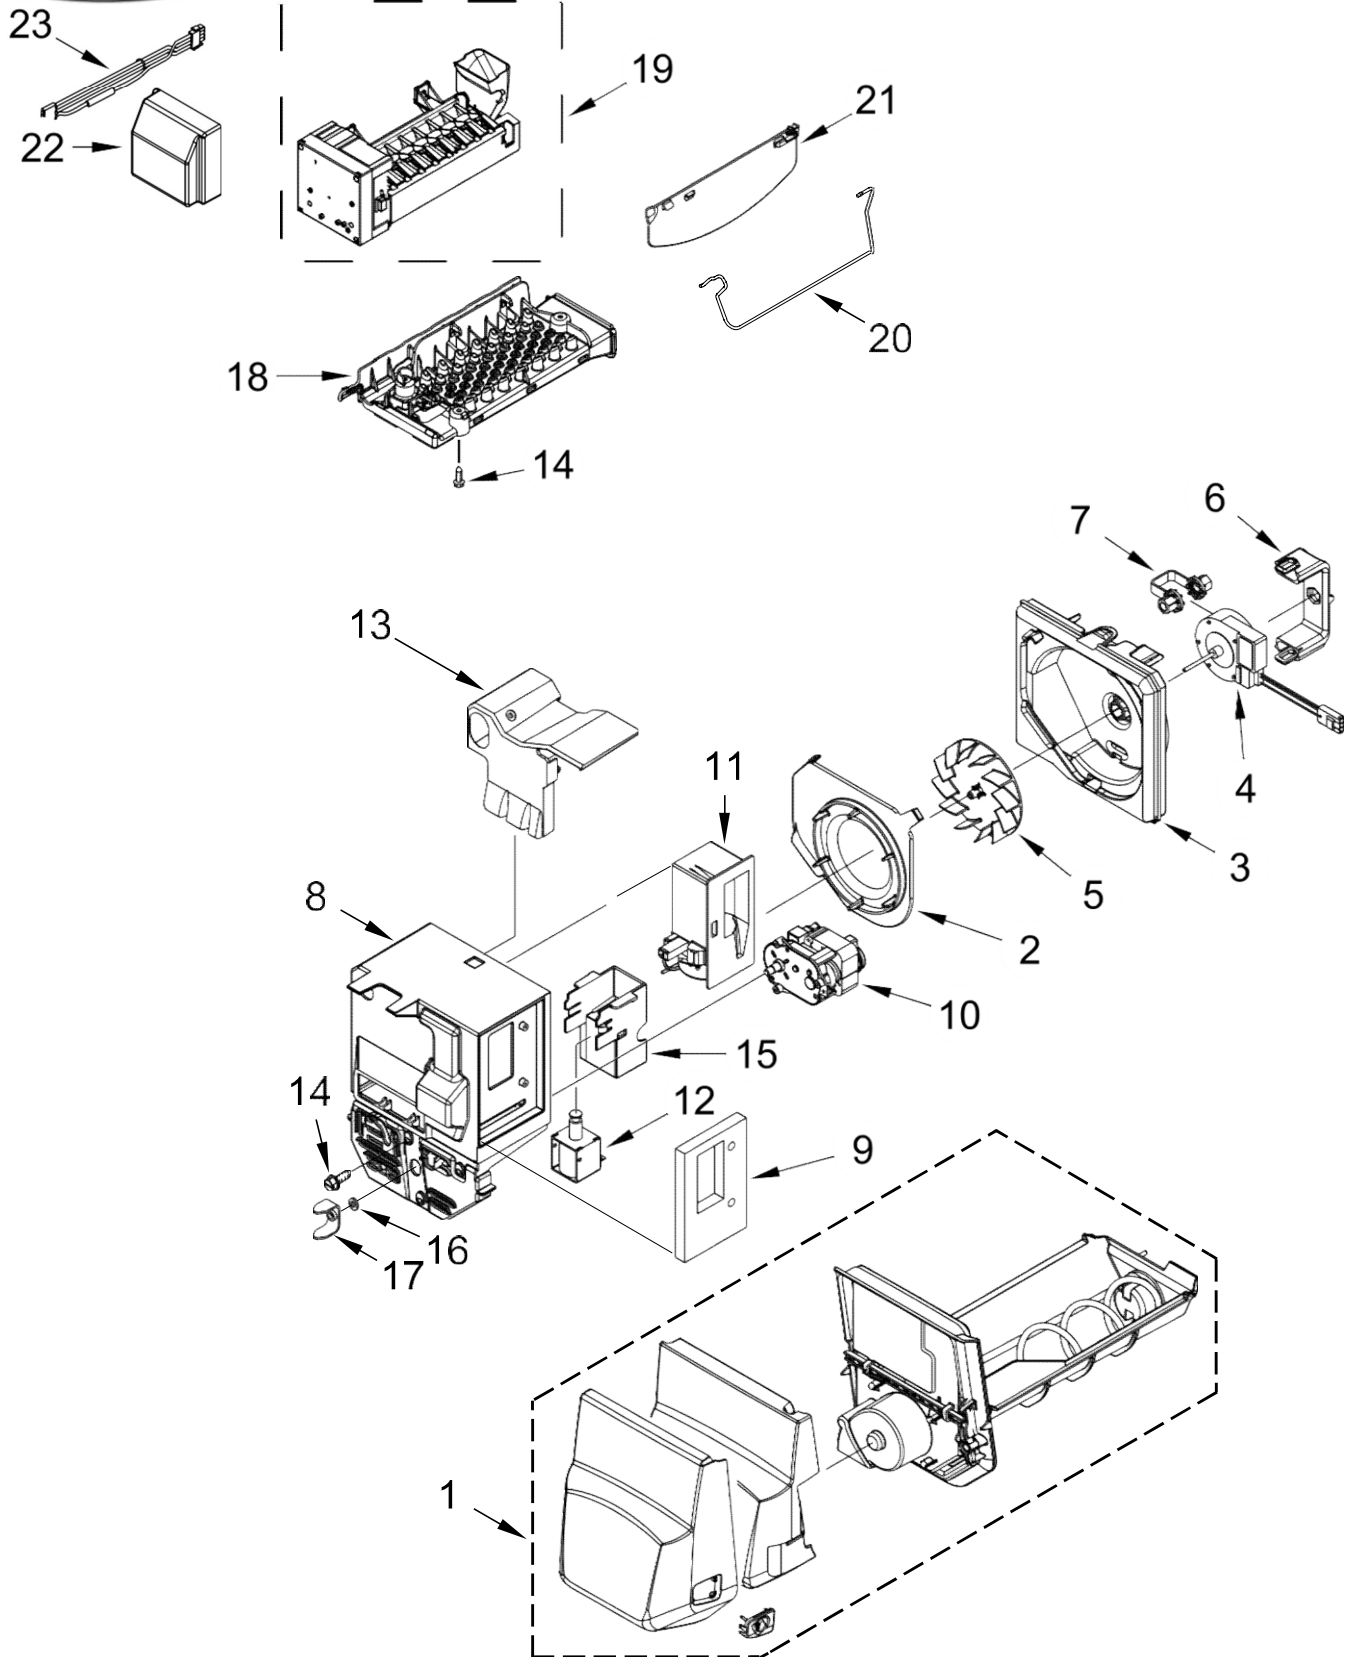

REFRIGERADOR WRX735SDH

REFRIGERADOR WRX735SDH

<u>Illus.</u> <u>No.</u>	<u>Part No.</u>	<u>Description</u>
1	W10562191	Assembly, Ice Bin
2	W10121282	Inlet, Blower
3	W10309863	Scroll, Blower
4	W10308033	Motor, Fan
5	W10123444	Wheel, Blower
6	12956603	Clip, Fan Motor
7	W10151687	Grommet, Fan Motor
8	W10309864	Divider, Ice Box
9	12920001	Gasket, Damper

<u>Illus.</u> <u>No.</u>	<u>Part No.</u>	<u>Description</u>
10	W10309868	Motor, Auger
11	W10196393	Damper, Control
12	W10309866	Assembly, Solenoid
13	W10118612	Liner, Divider
14	12990511	Screw
15	W10346971	Bracket, Solenoid
16	W10465946	Washer
17	63052A001	Yoke, Ice Dispenser
18	W10312691	Assembly, Impinger

<u>Illus.</u> <u>No.</u>	<u>Part No.</u>	<u>Description</u>
19	W10300024	Assembly, Icemaker (Complete)
20	W10175514	Arm, Shutoff
21	W10351019	Extension, Shutoff Arm
22	W10290556	Cover
23	W10826037	Harness, Icemaker