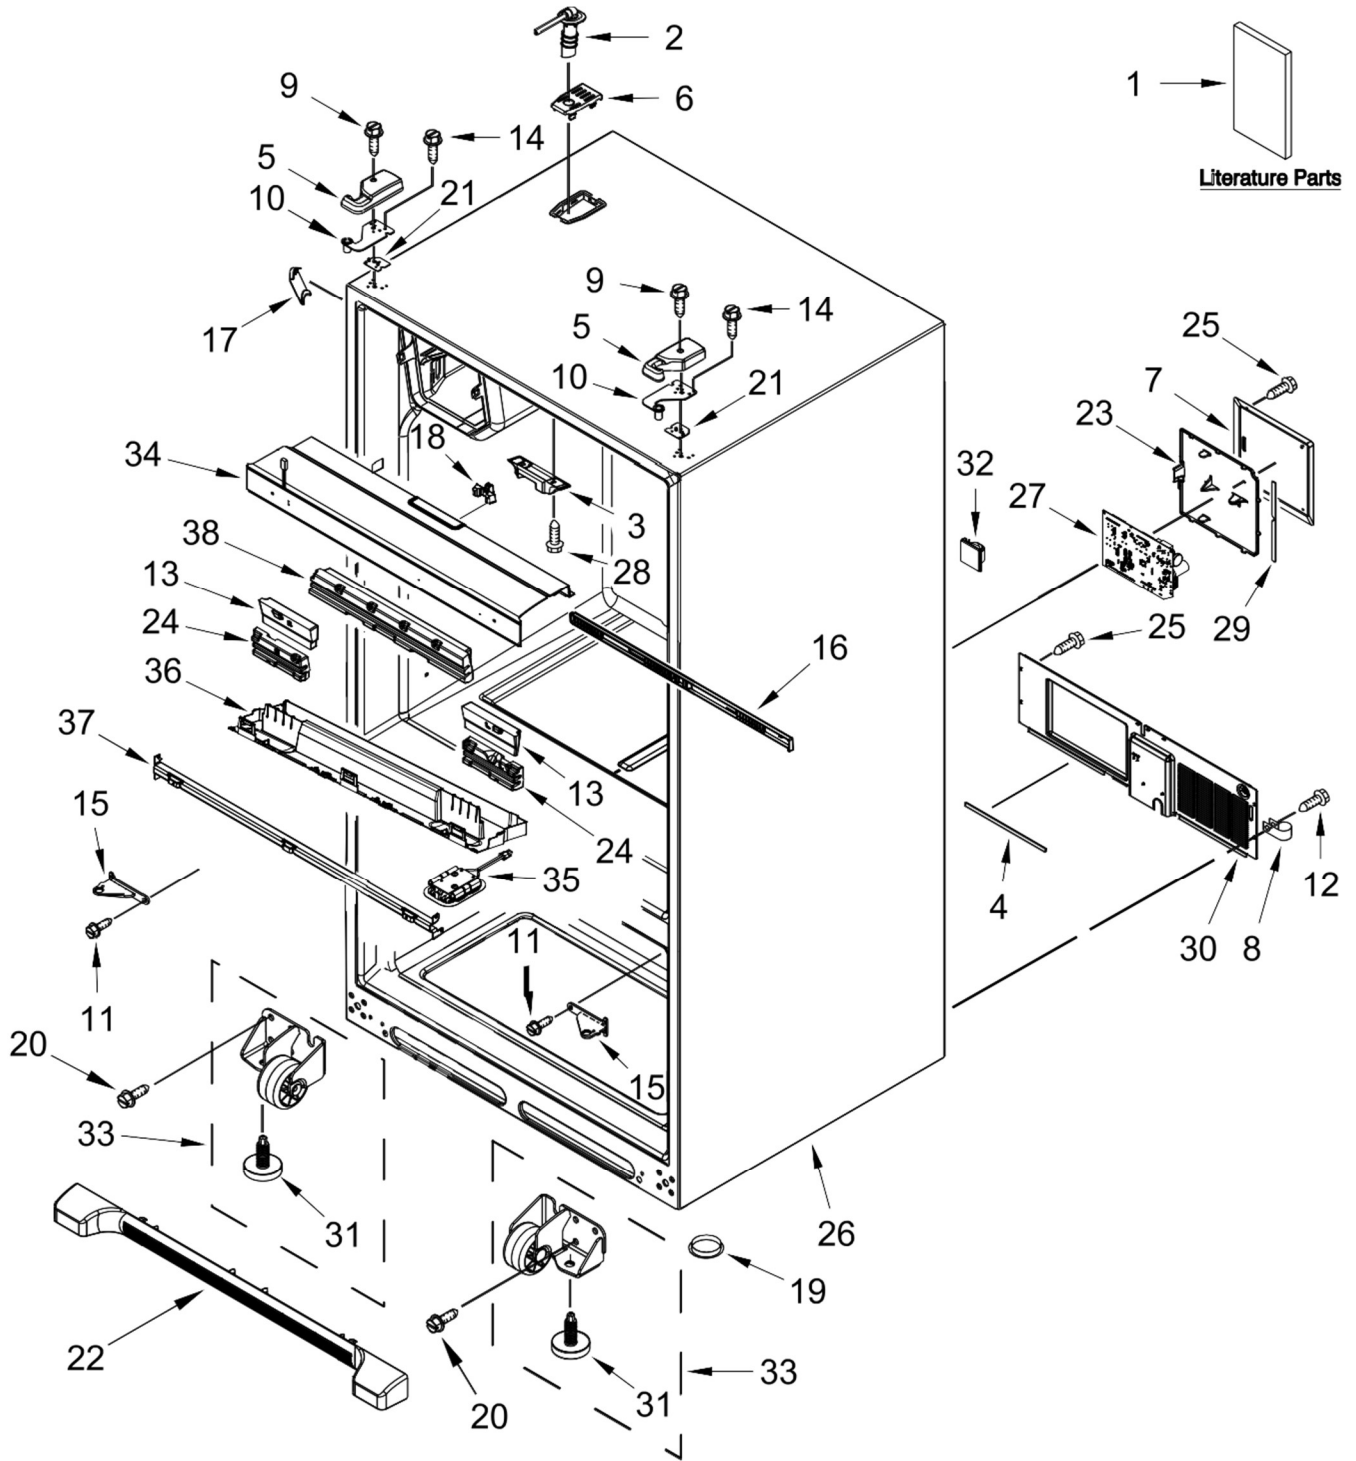

REFRIGERADOR WRX735SDH

REFRIGERADOR WRX735SDH

<u>Illus. No.</u>	<u>Part No.</u>	<u>Description</u>
1		Literature Parts
	W10873263	Tech Sheet
	W10422734	Use & Care Guide
	W10920569	Energy Guide
2	12961401	Tube, Water
3	12698403	Plate, Pivot
4	B5759655	Gasket
5		Cover, Top Hinge
		Left Hand
	W10337634	White
	W10337647	Black
	W10337648	Grey
		Right Hand
	12962302W	White
	12962302B	Black
	12962302AP	Grey
6		Cover, Fill Tube
	12981401W	White
	12981401B	Black
	12981401AP	Grey
7	12961602	Cover, Control Box
8	M0108107	Clamp, Tube
9	12992602	Screw
10		Hinge, Top
	12963204ED	Left Hand
	12963205ED	Right Hand
11	489470	Screw
12	12990511	Screw

<u>Illus. No.</u>	<u>Part No.</u>	<u>Description</u>
13	W10316403	Wedge, Spacer (Left Hand & Right Hand)
14	12992403	Screw
15		Hinge, Center
		Left Hand
	W10740148	White
	W10740149	Black
	W10740150	Grey
		Right Hand
	W10740144	White
	W10740145	Black
	W10740146	Grey
16	W10367522	Slide, Mullion Vent
17		Cover, Corner
	12587703W	White
	12587703B	Black
	12587703AP	Grey
18	W10827867	Knob, Vent Slide
19		Plug, Button
	A3076901	Black
20	W10709365	Screw
21		Shim, Top Hinge
	12999501	Left Hand
	12999502	Right Hand
22		Grille, Toe
	W10534154	White
	W10534153	Black
	W10534155	Grey

<u>Illus. No.</u>	<u>Part No.</u>	<u>Description</u>
23	W10296541	Lid, HV Control Box
24	W10316401	Wedge, Spacer (Left Hand & Right Hand)
25	12990702	Screw
26		Cabinet (Not A Servicable Part)
27	W10867574	Control, Electronic
28	12990302	Screw
29	W10914798	Gasket, Control Box
30	W10270394	Cover, Unit
31	W10141622	Brake, Roller
32	M0104106	Clip, Cord
33		Assembly, Roller
	W10515763	Left Hand
	W10515762	Right Hand
34		Assembly, Secondary Mullion
	W10902088	White
	W10902087	Black
	W10902089	Grey
35	W10843353	Assembly, LED Light Module
36	W10820998	Housing, Module
37	W10492234	Brace, Mullion
38	W10311721	Mullion, Secondary