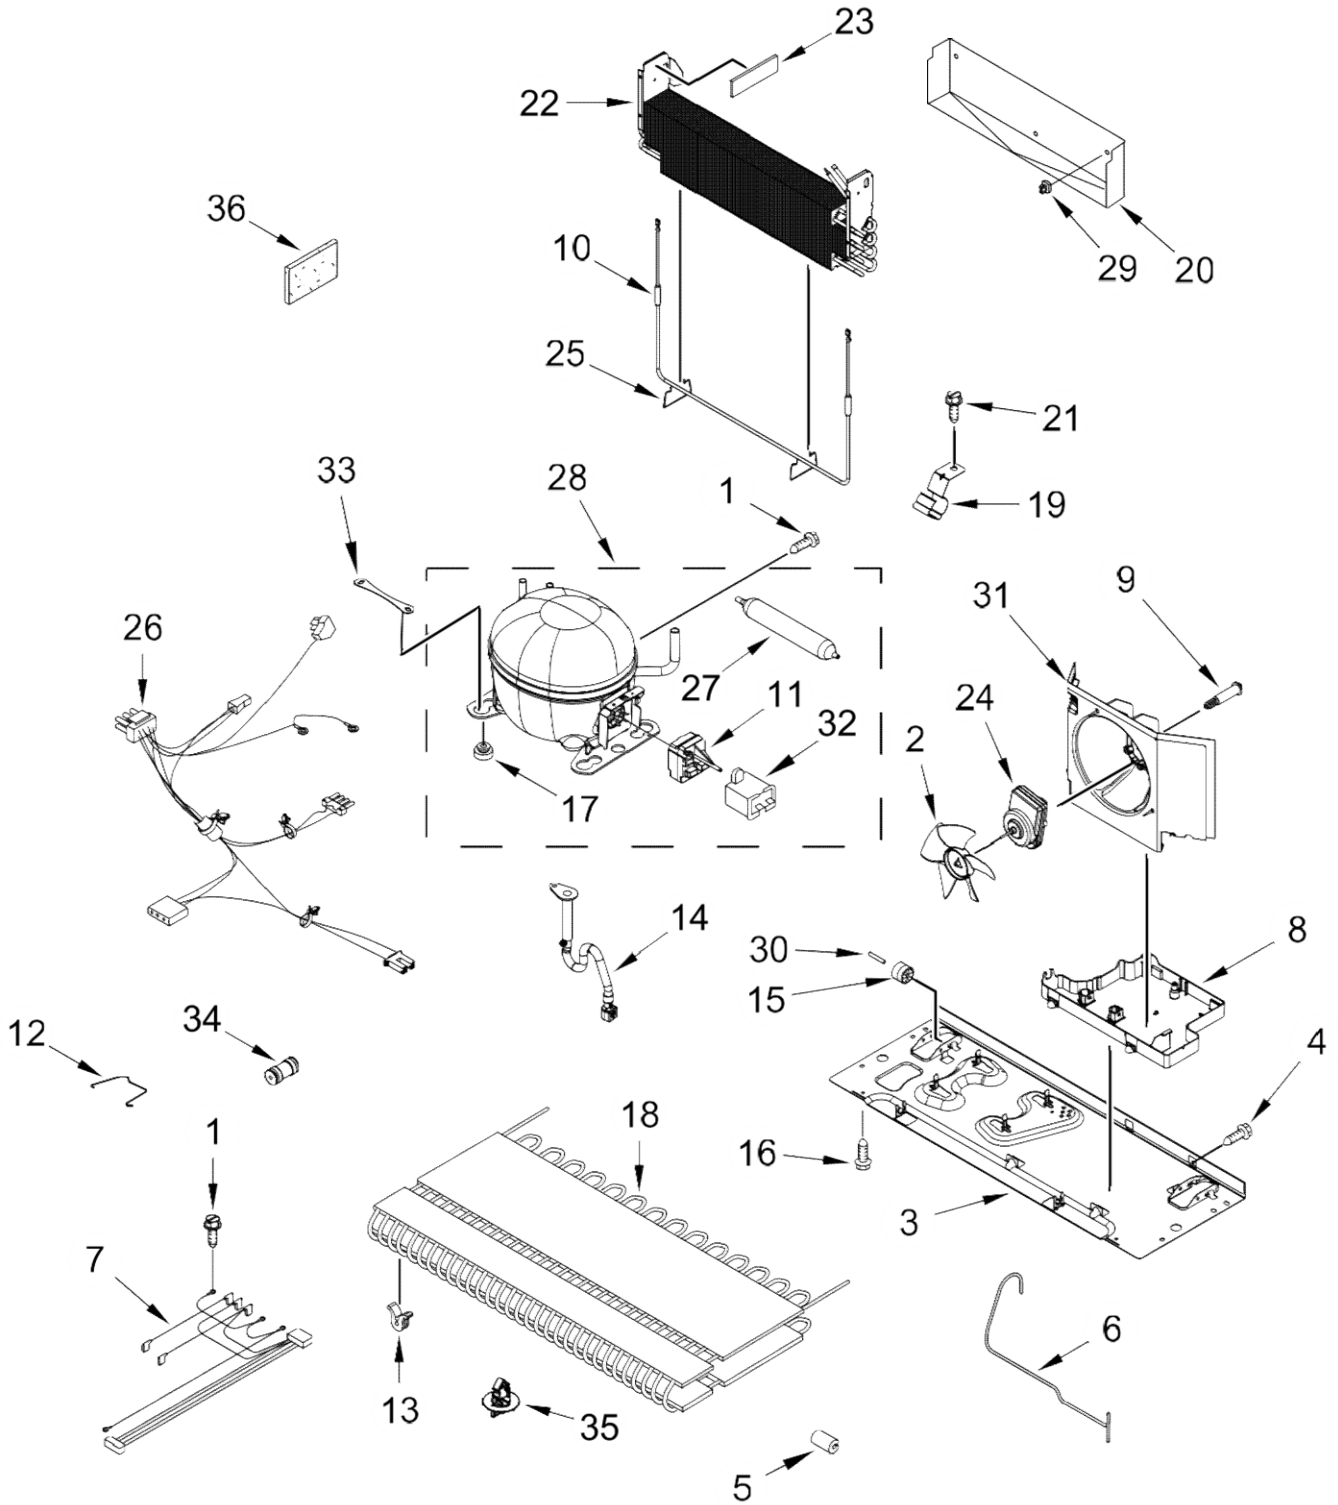

REFRIGERADOR WRX735SDH

REFRIGERADOR WRX735SDH

<u>Illus. No.</u>	<u>Part No.</u>	<u>Description</u>	<u>Illus. No.</u>	<u>Part No.</u>	<u>Description</u>	<u>Illus. No.</u>	<u>Part No.</u>	<u>Description</u>
1	12992301	Screw	16	12992101	Screw	32	W10350564	Capacitor
2	12825803	Blade, Fan	17	W10806346	Grommet, Compressor	33	W10236396	Strap, Compressor
3	W10480111	Basepan	18	W10346415	Condenser	34	W10334458	Connector, Water Tube
4	12990511	Screw	19	W10281329	Clip, Drier	35	W10815863	Clip, Condenser
5	2319835	Grommet, Condenser	20	W10292803	Tray, Drip	36	2169104	Sealer, Insulation
6	W10795418	Tube, Discharge	21	12990702	Screw			
7	W10276647	Motor, Evaporator (Includes Heater Harness, Defrost Thermostat and Thermistor)	22	W10313899	Evaporator			FOLLOWING PARTS NOT ILLUSTRATED
8	W10655368	Pan, Drain	23	A3189397	Gasket, Foam	978025		Valve, Access
9	W10622701	Screw	24	W10609117	Motor, Condenser Fan	978026		Valve, Access
10	12729123	Heater, Defrost	25	10428101	Clip, Heater	978027		Valve, Access
11	W10798748	Device, Start	26	W10679214	Harness, Unit (Includes Power Cord)	978028		Valve, Access
12	W10216075	Strap, Bale	27	W10177049	Drier	978029		Valve, Access
13	W10137529	Grommet, Condenser	28	W10775170	Compressor	978030		Valve, Access
14	W10622099	Extension, Drain Tube	29	10623002	Clip, Evaporator	876764		Valve, Access
15	12477102	Roller	30	12477202	Axle, Roller			REFRIGERANT CHARGE
			31	W10189184	Shroud, Condenser Fan			4.50 oz. (R-134A)