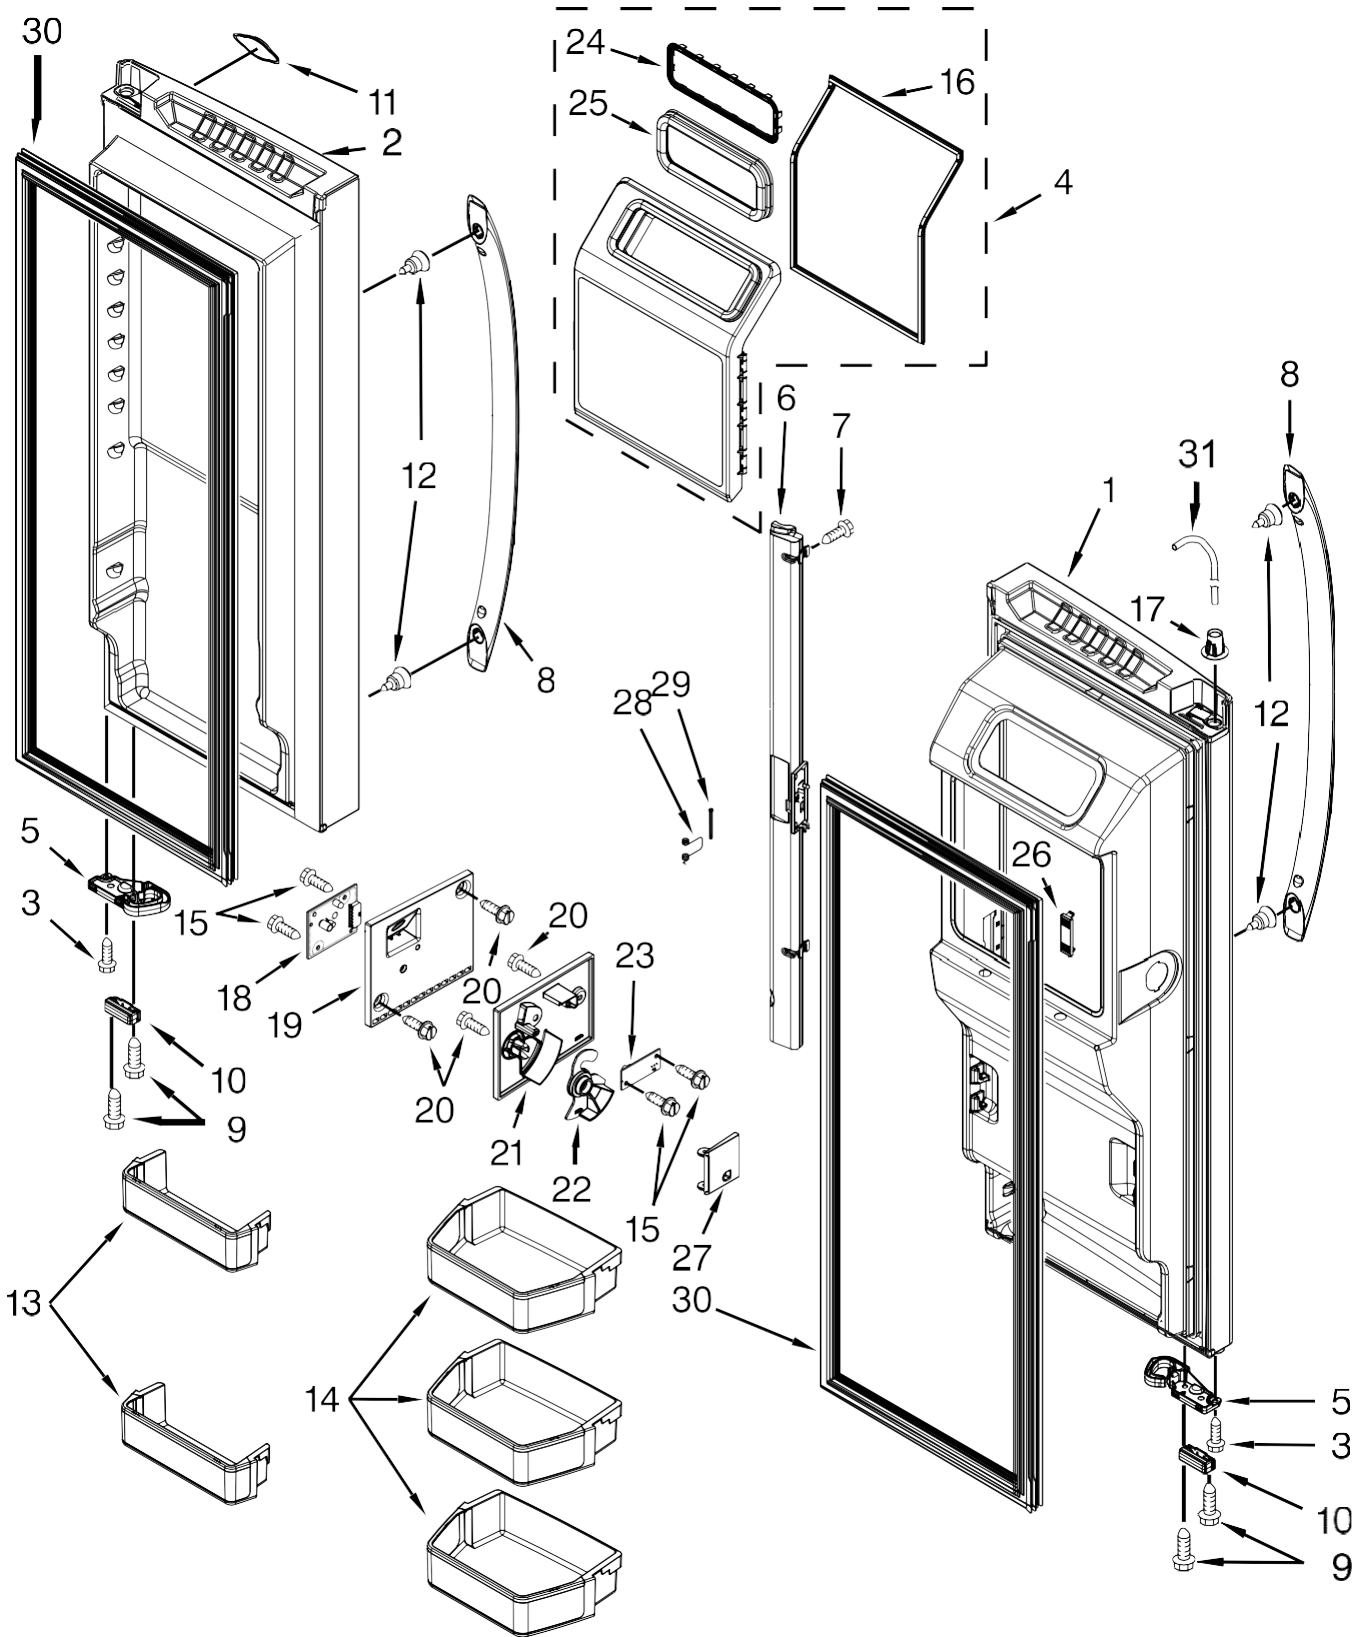

Refrigerador Whirlpool WRX988SIBM00

<u>Illus.</u> <u>No.</u>	<u>Part No.</u>	<u>Description</u>
1		Door, Left
	W10545987	White
	W10545986	Black
	W10503829	Stainless
2		Door, Right
	W10545980	White
	W10545979	Black
	W10550669	Stainless
3	W10464016	Screw
4	W10549589	Door, Ice
5		Latch, Door
	W10681407	Left Hand
	W10681408	Right Hand
6		Mullion, Door
	W10698202	White
	W10698203	Black
	W10698204	Grey
7	12990204	Screw

<u>Illus.</u> <u>No.</u>	<u>Part No.</u>	<u>Description</u>
8		Handle, Door
	W10589564	White
	W10589563	Black
	W10572632N	Stainless
9	12990504	Screw
10		Bumper, Door
	W10407175	White
	W10407187	Black
	W10407188	Grey
11		Nameplate
	W10391355	White
	W10393265	Grey
12	W10460893	Screw
13	W10533404	Trivet, 2 Liter
14	W10674770	Bucket, Gallon
15	489214	Screw
16	W10347085	Gasket, Ice Door
17	W10245516	Clip, Tube
18	W10518658	Board, ReceiverCircuit

<u>Illus.</u> <u>No.</u>	<u>Part No.</u>	<u>Description</u>
19	W10258510	Cover, Receiver
20	3400065	Screw (Stainless)
21	W10258502	Cover, Emitter
22	W10258540	Slide, Icemaker Shut Off
23	W10518659	Board, Emitter Circuit
24	W10400825	Retainer, Ice Chute
25	W10347087	Gasket, Ice Chute
26	W10646855	Vent, Thermistor
27	W10258520	Door, Emitter
28	2198635	Spring, Door
29	2198634	Pin, Door
30		Gasket, Door
	W10545606	White
	W10545602	Black
	W10503817	Grey
31	W10499015	Tube, Water