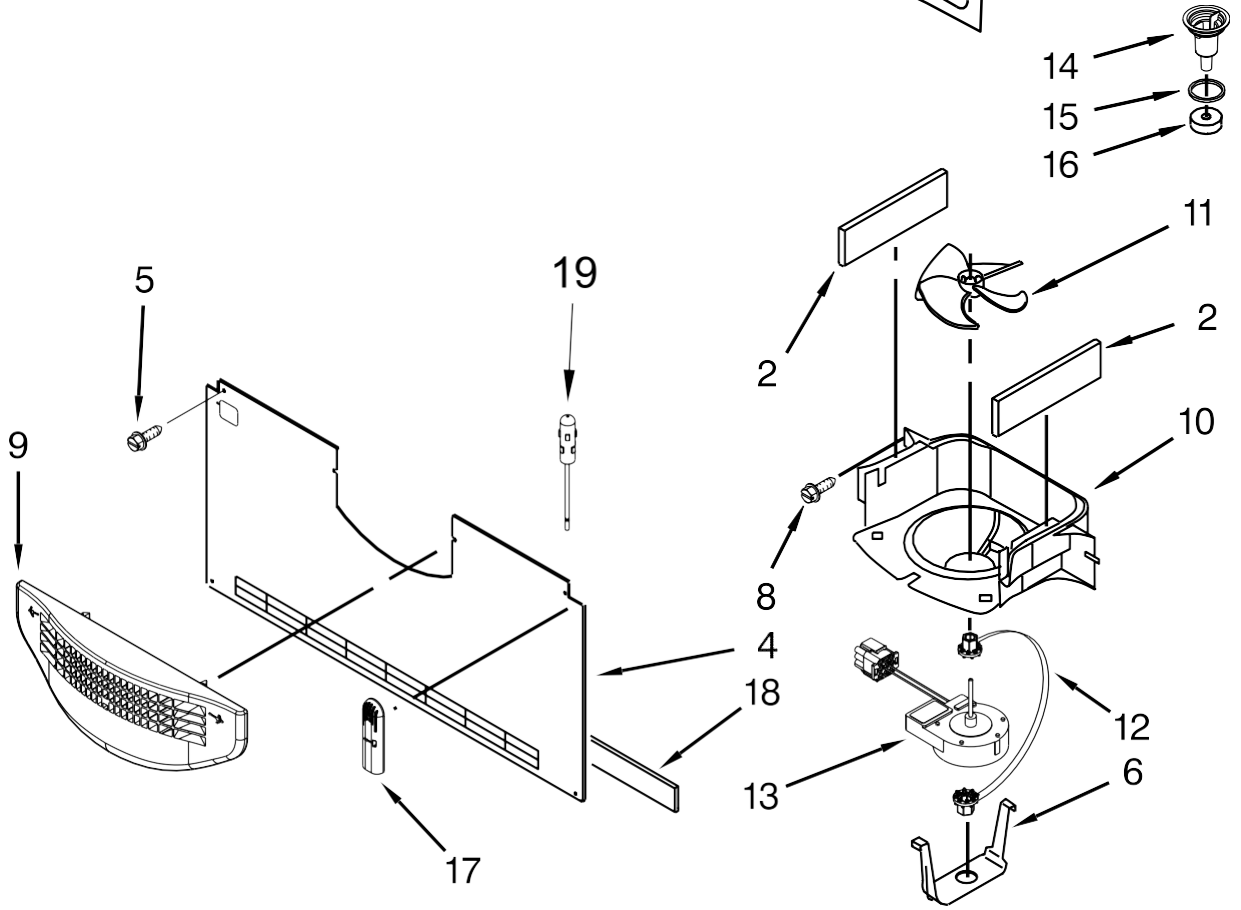

Refrigerador Whirlpool WRX988SIBM00

<u>Illus.</u> <u>No.</u>	<u>Part No.</u>	<u>Description</u>
1		Liner (Not A Serviceable Part)
2	A3189392	Gasket, Foam
3	W10637153	Assembly, LED Light Module
4	W10513424	Cover, Evaporator
5	12990511	Screw
6	12956601	Clip, Fan Motor
7	C3680310V	Switch, Light

<u>Illus.</u> <u>No.</u>	<u>Part No.</u>	<u>Description</u>
8	12990504	Screw
9	W10496613	Grille, Air (Freezer)
10	W10363507	Shroud, Evaporator Fan
11	12986101	Blade, Fan
12	12951101	Grommet, Fan Motor
13	W10514110	Motor, Evaporator (Includes Harness, Thermistor, and Defrost Thermostat)

<u>Illus.</u> <u>No.</u>	<u>Part No.</u>	<u>Description</u>
14	W10503250	Funnel, Drain
15	M0500703	Seal
16	B8381501	Gasket, Drain
17	W10405166	Cover, Thermistor
18	W10531268	Gasket, Dual Evaporator
19	W10280385	Thermistor