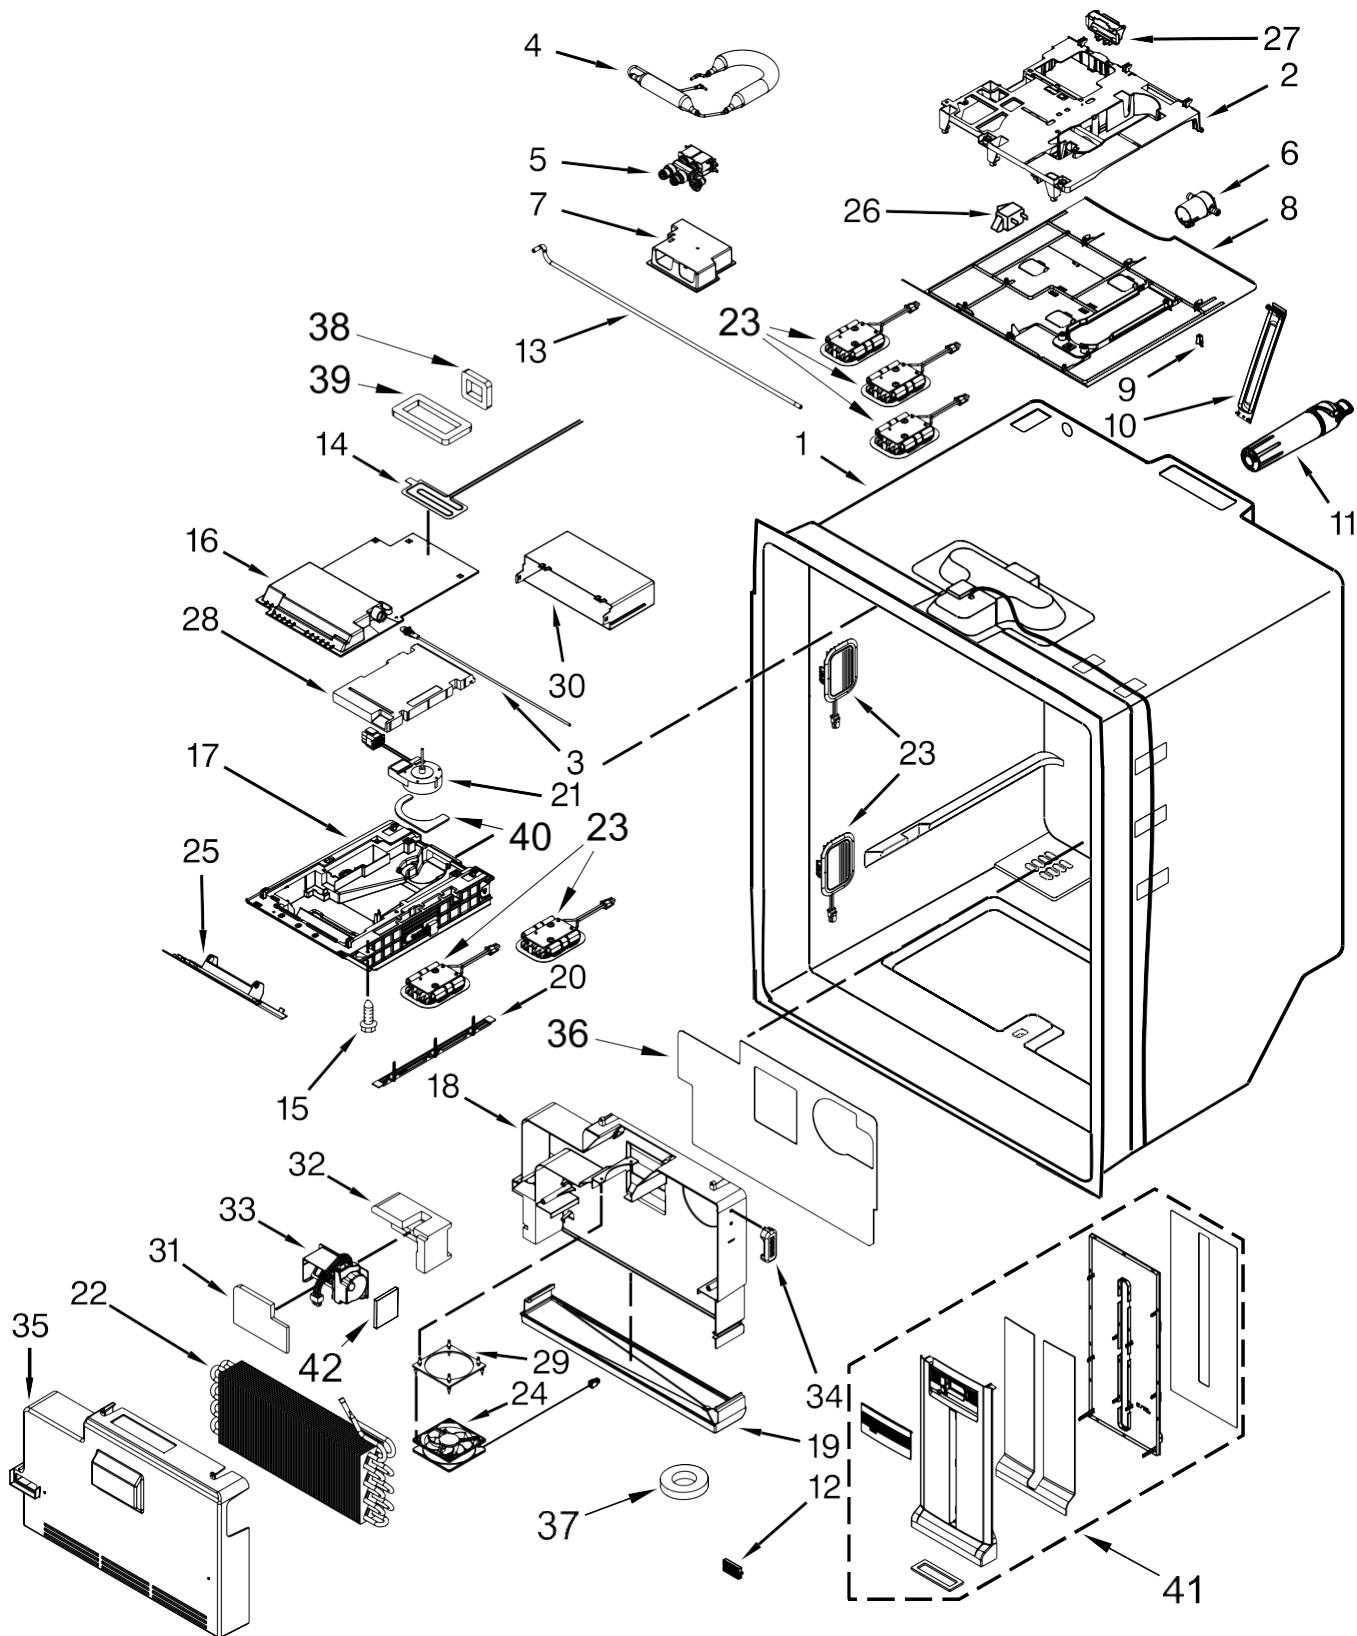

Refrigerador Whirlpool WRX988SIBM00

<u>Illus.</u> <u>No.</u>	<u>Part No.</u>	<u>Description</u>
1		Liner (Not A Serviceable Part)
2	W10657942	Housing, Water System
3	W10482107	Tube, Fill
4	W10679246	Reservoir, Water (Also Order Wire Tie Part 8567668 Quantity 5)
5	W10341329	Valve, Dual Water
6	W10238156	Housing, Water Filter
7	W10279854	Enclosure, Valve
8	W10669663	Cover, Water
9	2223877	Latch, Push
10	W10277949	Door, Filter Access
11	W10609378	Filter, Water
12	W10315189	Filter, Air
13	W10674102	Waterline, Valve To Hinge
14	W10554299	Heater, Fill Tube
15	12990518	Screw
16	W10598013	Cover, Icebox

<u>Illus.</u> <u>No.</u>	<u>Part No.</u>	<u>Description</u>
17	W10492817	Assembly, Icebox (Foamed)
18	W10503486	Enclosure, Evaporator
19	W10525237	Pan, Drain
20	W10505516	Trim, Icebox
21	W10460280	Assembly, Blower
22	W10630535	Assembly, Evaporator
23	W10637153	Assembly, LED Light Module
24	W10673906	Motor, Fan (Also Order Fan Support #W10389152)
25	W10553630	Assembly, Fascia
26	C3680310V	Switch, Light
27	W10434481	Bracket, Reservoir
28	W10280983	Insulation
29	W10389152	Support, Fan
30	W10635022	Adapter, Icebox
31	W10503491	Retainer, Damper
32	W10503492	Support, Damper
33	W10248595	Damper, Electronic Control

<u>Illus.</u> <u>No.</u>	<u>Part No.</u>	<u>Description</u>
34	W10438957	Cover, Thermistor
35	W10503500	Cover, Evaporator
36	W10465948	Gasket, Evaporator Enclosure
37	W10510863	Gasket, Drain Tube
38	W10320706	Gasket, Rear Return
38	W10280988	Gasket, Rear Supply
40	W10392172	Gasket, Fan
41	W10624930	Assembly, Air Tower
42	W10470981	Gasket, Damper
		Following Parts Not Illustrated
	W10537498	Harness, Evaporator Wire (Includes Thermistor)
	W10570599	Harness, Dual Valve
	W10578603	Harness, Refrigerator Lights