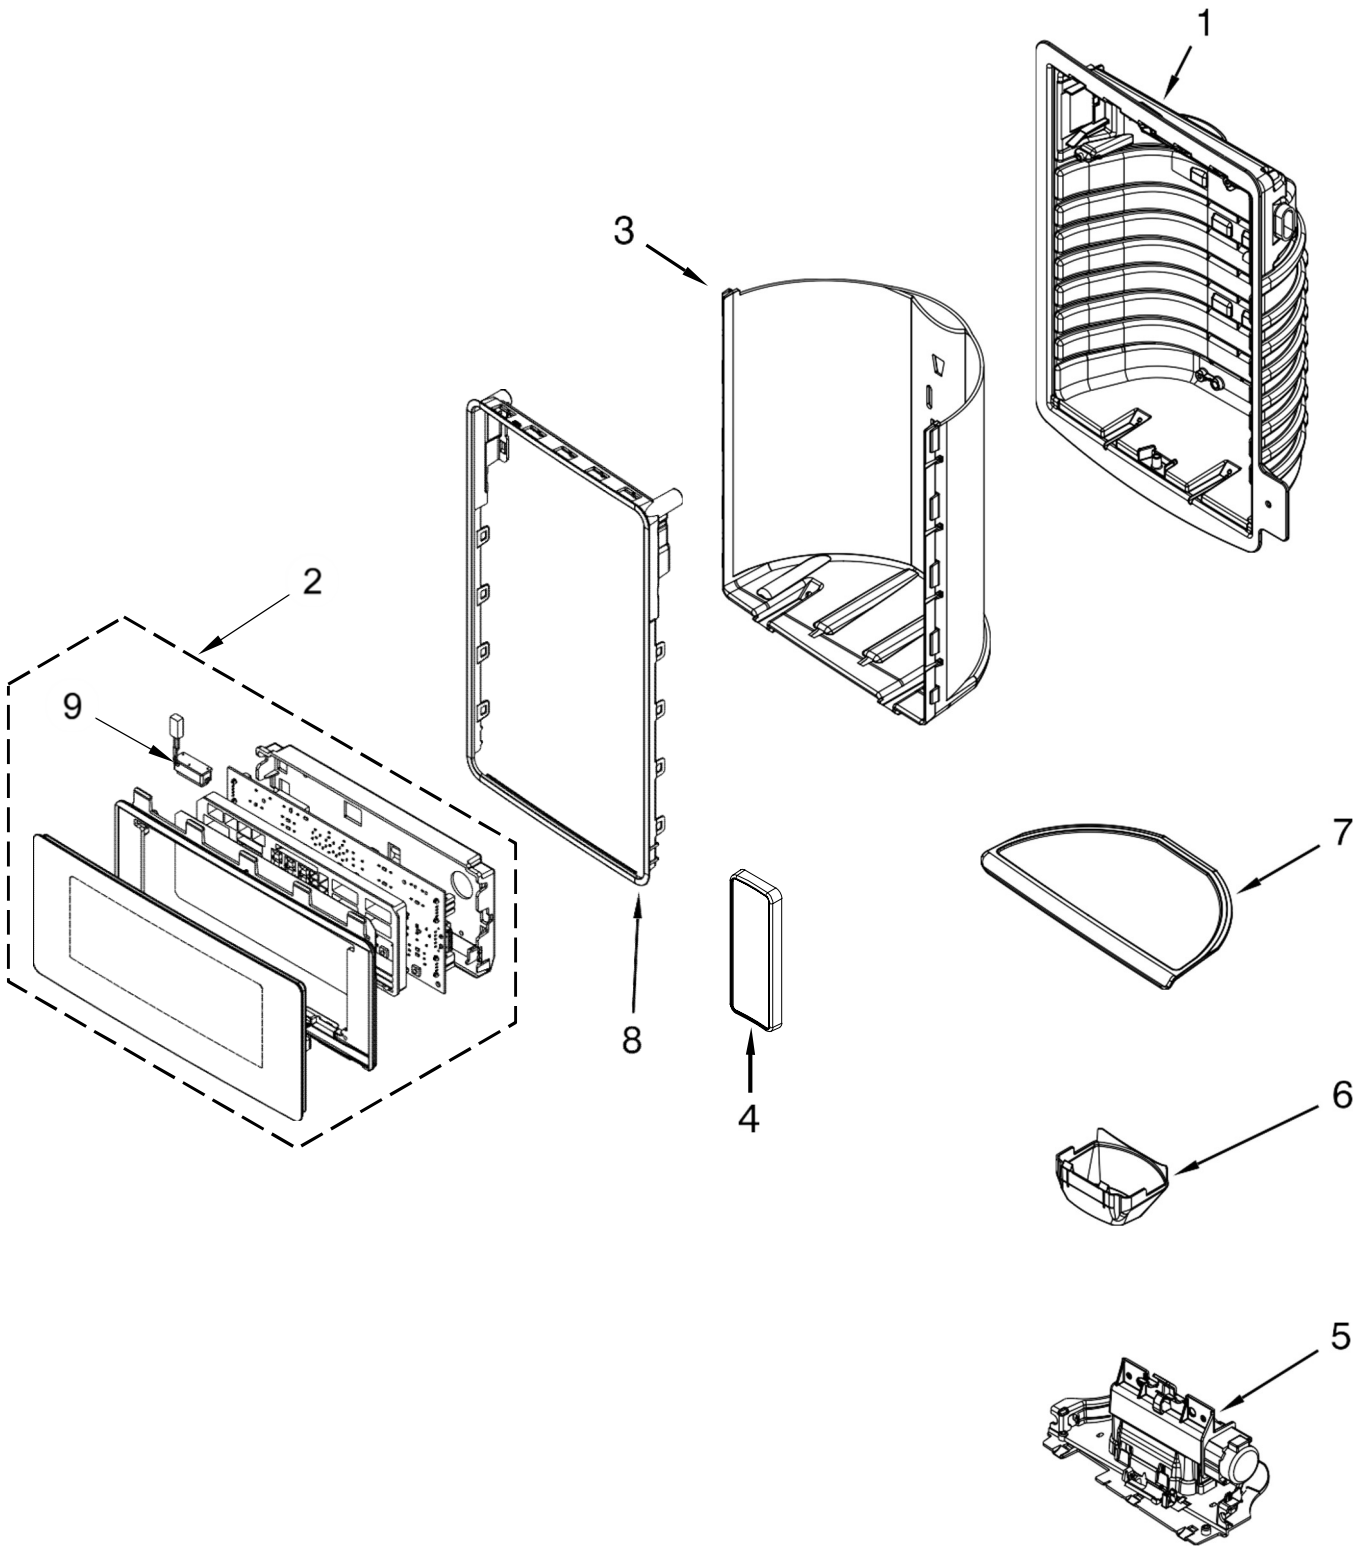

Refrigerador Whirlpool WRX988SIBM00

<u>Illus. No.</u>	<u>Part No.</u>	<u>Description</u>
1		Door, Freezer
	W10547319	White
	W10547318	Black
	W10547320	Stainless
2		Handle, Door
	W10557414	White
	W10557415	Black
	W10557413N	Stainless
3	W10460893	Screw
4	W10503522	Shaft
5		Assembly, Bracket
	W10638293	Left Hand
	W10638294	Right Hand

<u>Illus. No.</u>	<u>Part No.</u>	<u>Description</u>
6	W10650427	Bin, Lower
7	12990518	Screw
8	W10493169	Bin, Upper
9	W10248509	Clip, Shaft
10	W10507444	Divider, Lower
11	W10469177	Support, Pan
12	W10488124	Front, Upper Pan
13	489443	Screw (Stainless)
14		Adapter, Upper Pan
	W10619219	Left Hand
	W10619218	Right Hand
15	W10704091	Assembly, CenterPan

<u>Illus. No.</u>	<u>Part No.</u>	<u>Description</u>
16		Stop, Pan
	W10485089	Right Hand
	W10485096	Left Hand
17		Gasket, Door
	W10249094	White
	W10248748	Black
	W10248749	Grey