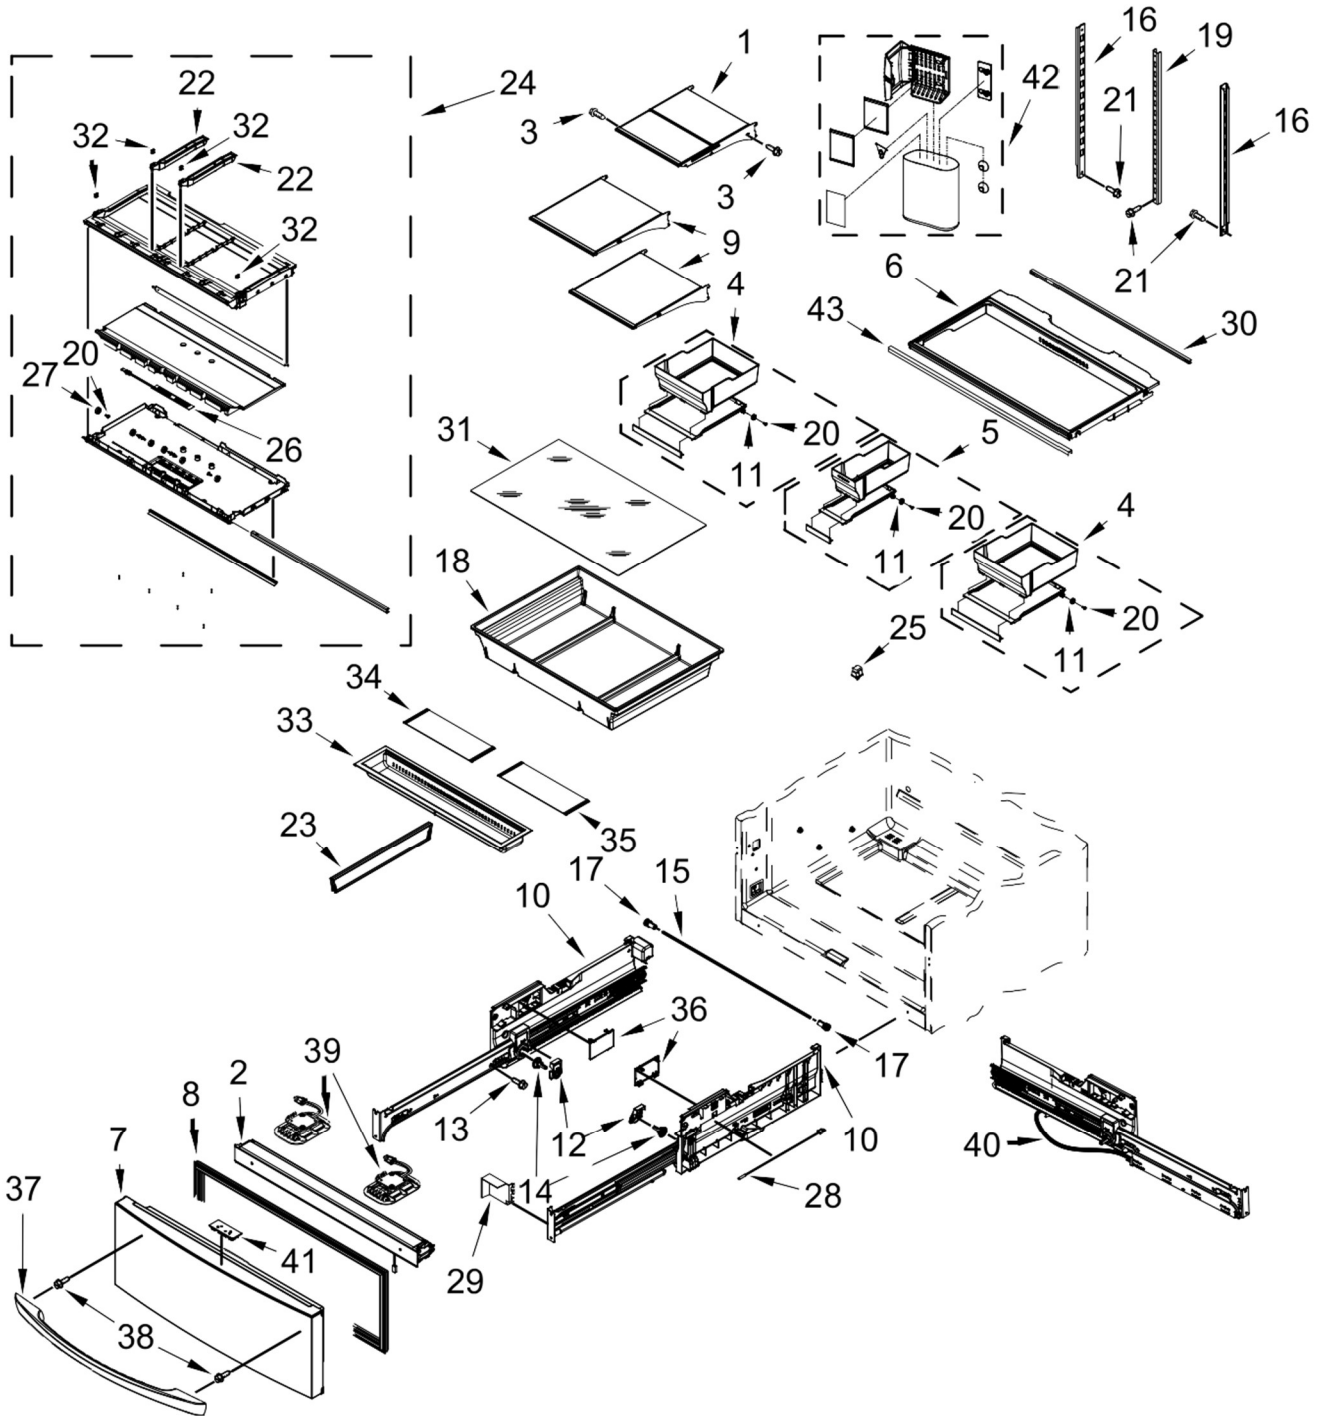

Refrigerador Whirlpool WRX988SIBM00

<u>Illus. No.</u>	<u>Part No.</u>	<u>Description</u>
1	W10533406	Shelf, Tuck
2	W10698206	Assembly, Secondary Mullion
3	W10421495	Screw
4	W10509272	Crisper, Medium
5	W10509275	Crisper, Small
6	W10493545	Cover, Crisper
7		Door, Pantry
	W10546009	White
	W10546008	Black
	W10550670	Stainless
8		Gasket, Pantry
	W10545601	White
	W10518365	Grey
	W10545600	Black
9	W10533400	Shelf, Fixed
10		Adapter, Pantry
	W10667416	Left Hand
	W10667417	Right Hand
11	W10530295	Roller
12		Cover, Gear
	W10284709	Left Hand
	W10294414	Right Hand

<u>Illus. No.</u>	<u>Part No.</u>	<u>Description</u>
13	12991702	Screw
14	W10277360	Gear, Spur
15	W10298176	Shaft, Rack
16	W10372170	Ladder, Side
17	W10277361	Collar, Gear
18	W10530656	Pan, Pantry
19	W10248516	Ladder, Center
20	12991401	Screw
21	W10423560	Screw
22	W10577906	Guide, Crisper
23	W10328402	Divider, Large Pantry
24	W10577907	Assembly, Floor
25	C3680310V	Switch, Light
26	W10537691	Heater, Pantry
27	W10530295	Roller
28	W10549991	Thermistor
29	W10518378	Cover, Connector
30	W10248967	Support, Rear
31	W10493549	Glass, Crisper
32	12702901	Pad, Glide
33	W10586081	Bin, Secondary Mullion
34	W10630283	Glass, Bin Upper

<u>Illus. No.</u>	<u>Part No.</u>	<u>Description</u>
35	W10583890	Glass, Bin Lower
36	W10518036	Cover, Side Adapter
37		Handle, Door
	W10557414	White
	W10557415	Black
	W10557413N	Stainless
38	W10460893	Screw
39	W10637153	Assembly, LED Light Module
40	W10512203	Harness, Side Adapter
41		Assembly, User Interface
	W10503833	Stainless
	W10599145	Black
42	W10593207	Assembly, Produce Preserver
43	W10236512	Support, Front