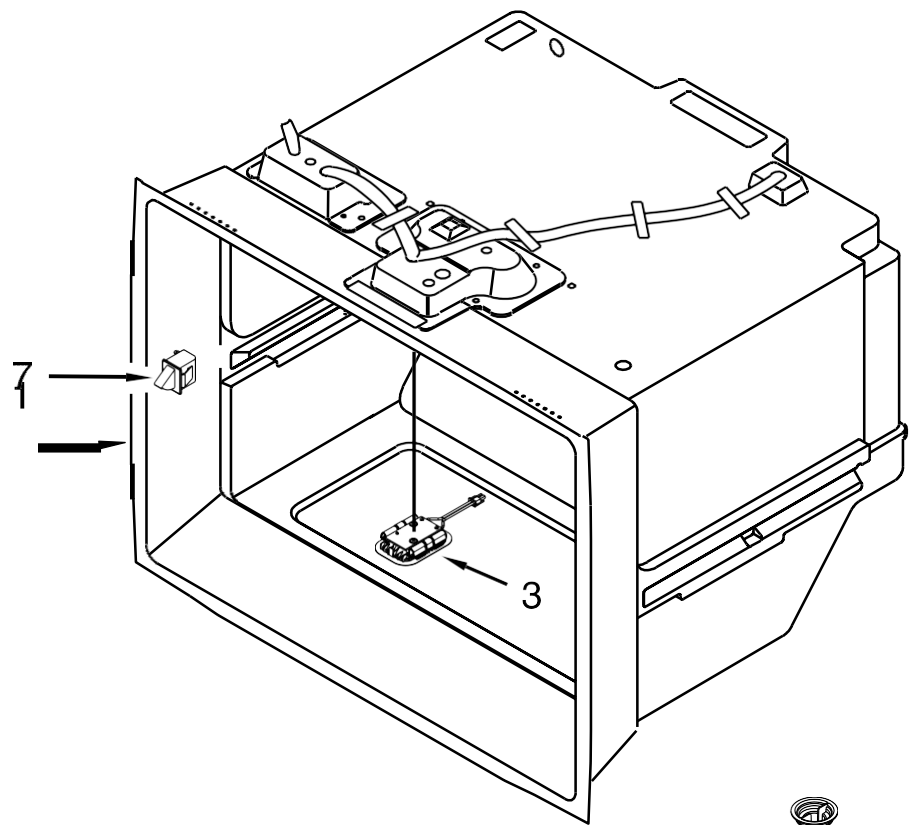

Refrigerador Whirlpool WRX988SIBM00

<u>Illus.</u> <u>No.</u>	<u>Part No.</u>	<u>Description</u>
1		Liner (Not A Serviceable Part)
2	A3189392	Gasket, Foam
3	W10637153	Assembly, LED Light Module
4	W10513424	Cover, Evaporator
5	12990511	Screw
6	12956601	Clip, Fan Motor
7	C3680310V	Switch, Light

<u>Illus.</u> <u>No.</u>	<u>Part No.</u>	<u>Description</u>
8	12990504	Screw
9	W10496613	Grille, Air (Freezer)
10	W10363507	Shroud, Evaporator Fan
11	12986101	Blade, Fan
12	12951101	Grommet, Fan Motor
13	W10514110	Motor, Evaporator (Includes Harness, Thermistor, and Defrost Thermostat)

<u>Illus.</u> <u>No.</u>	<u>Part No.</u>	<u>Description</u>
14	W10503250	Funnel, Drain
15	M0500703	Seal
16	B8381501	Gasket, Drain
17	W10405166	Cover, Thermistor
18	W10531268	Gasket, Dual Evaporator
19	W10280385	Thermistor