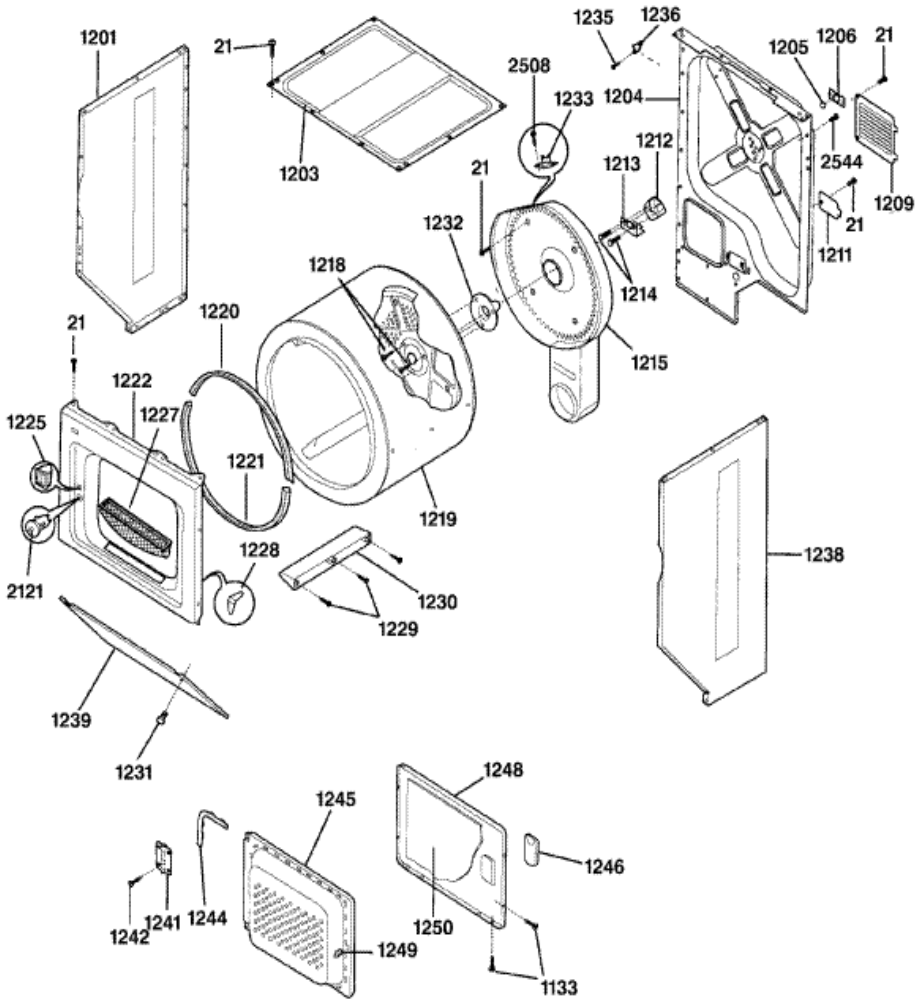

WSM2780TDWWB TAMBOR