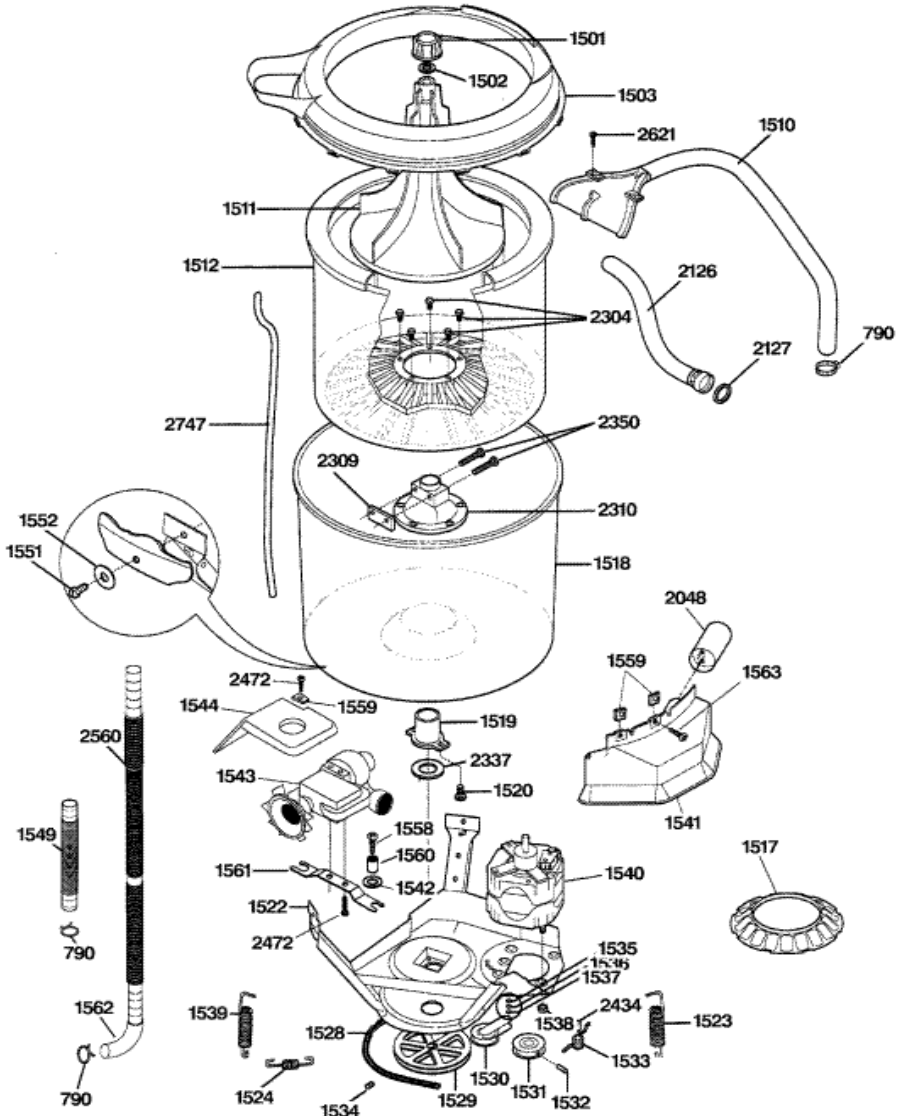

Distribuidor Autorizado

SurteRápido.com

Venta de Refacciones
Electrodomesticas

WSM2780TDWWB TINAS