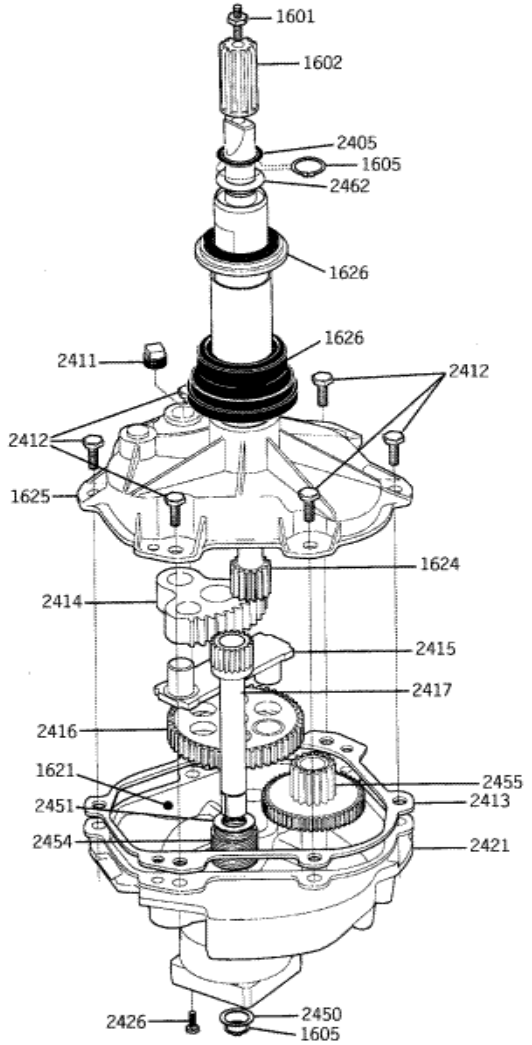

WSM2780TDWWB TRANSMISION