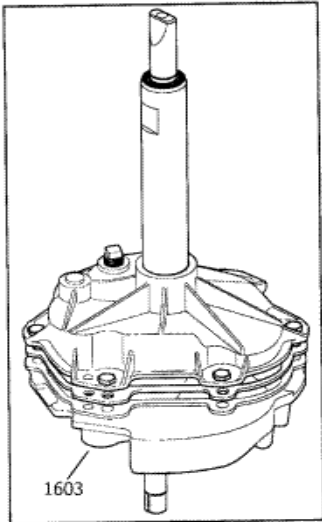

WSM2780TDWWB TRANSMISION