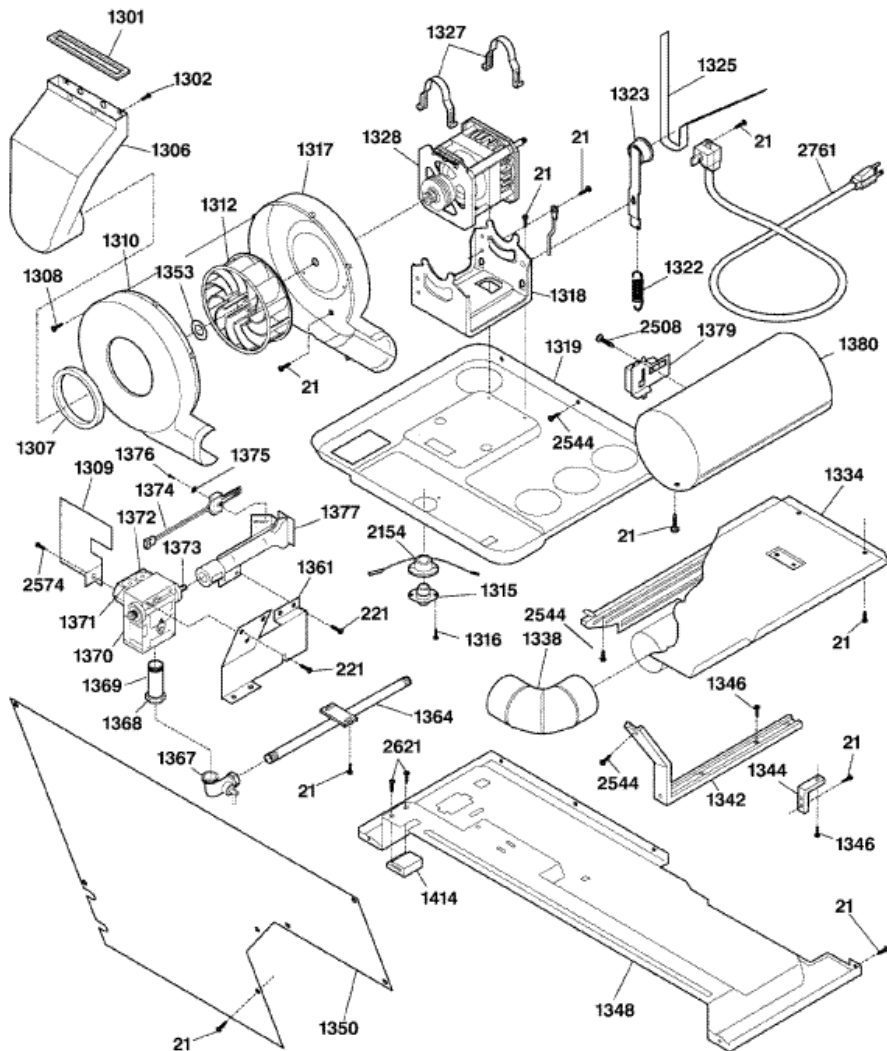

Distribuidor Autorizado

SurteRápido.com

Venta de Refacciones
Electrodomesticas

WSM2780TDWWB MOTOR