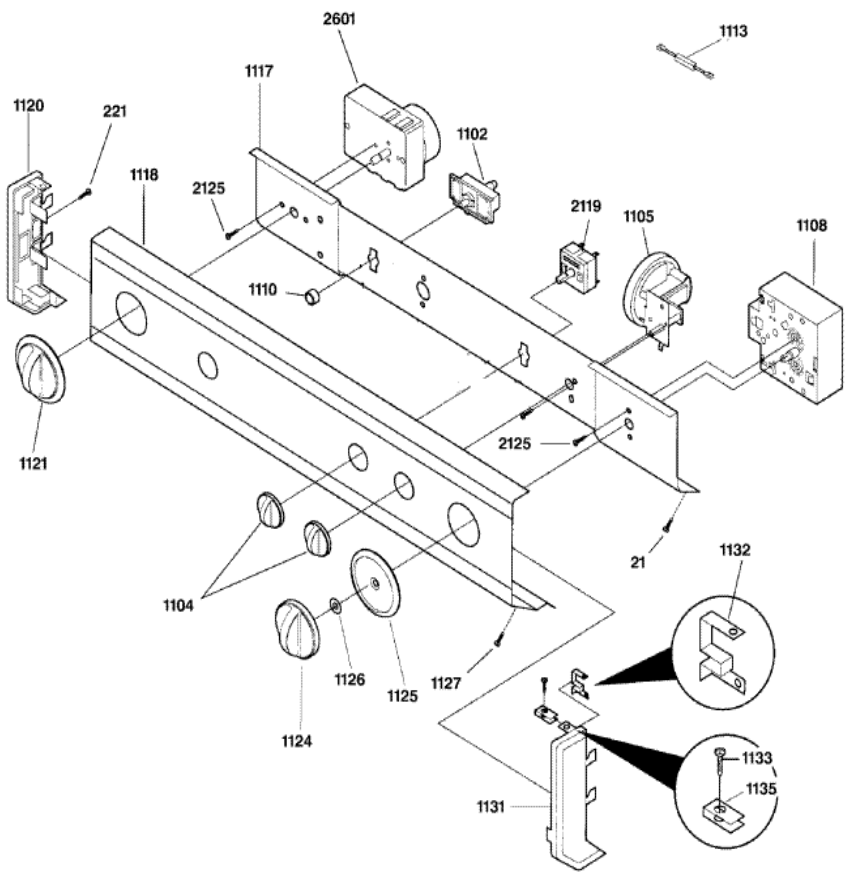

WSM2780TDWWB TABLERO

WSM2780TDWWB TABLERO

21	WR2X9494	SCREW 8-18 X .31 (S/P)
221	WH1X10004	SCREW PAN HD.8-18ABX.375 (S/P)
1102	WE4X743	SWITCH START (S/P)
1104	WE1X1149	KNOB ROTARY (S/P)
1105	WH12X10083	SWITCH WATER LEVEL (S/P)
1108	WH12X1040	TIMER WASHER (S/P)
1110	WE1X10002	KNOB START SWITCH (S/P)
1113	WE4X744	RESISTOR 3K 1/2 W (S/P)
1117	WH16X10097	BRACKET CONTROL PANEL (S/P)
1118	WH42X10134	PANEL CONTROL (S/P)
1120	WH42X10055	END CAP L.H. (S/P)
1121	WE1X1151	KNOB ASM TIMER DRYER (S/P)
1124	WH1X2598	KNOB ASM TIMER WASHER (S/P)
1125	WH1X2599	DESCONTINUADO
1126	WH2X1127	SPACER TIMER SHAFT (S/P)
1127	WH2X1128	SCREW (S/P)
1131	WH42X10056	END CAP R.H. (S/P)
1132	WH2X1129	CLIP GROUNDING (S/P)
1133	WH2X10038	SCREW 8-18 AB X .044 (S/P)
1135	WE2X10010	CLIP END CAP (S/P)
1242	WE2X10020	SCREW 10-32T X .375 (S/P)
2119	WH12X10036	SWITCH TEMP (S/P)
2125	WH2X1150	SCREW 8-32 X 1/4 (S/P)
2169	WH2X10061	FASTENER-RATCHET (S/P)
2244	WH1X10063	RING DRAIN HOSE (S/P)
2348	WH2X10031	CLAMP-PUMP (S/P)
2601	WE4X10005	TIMER DRYER (S/P)