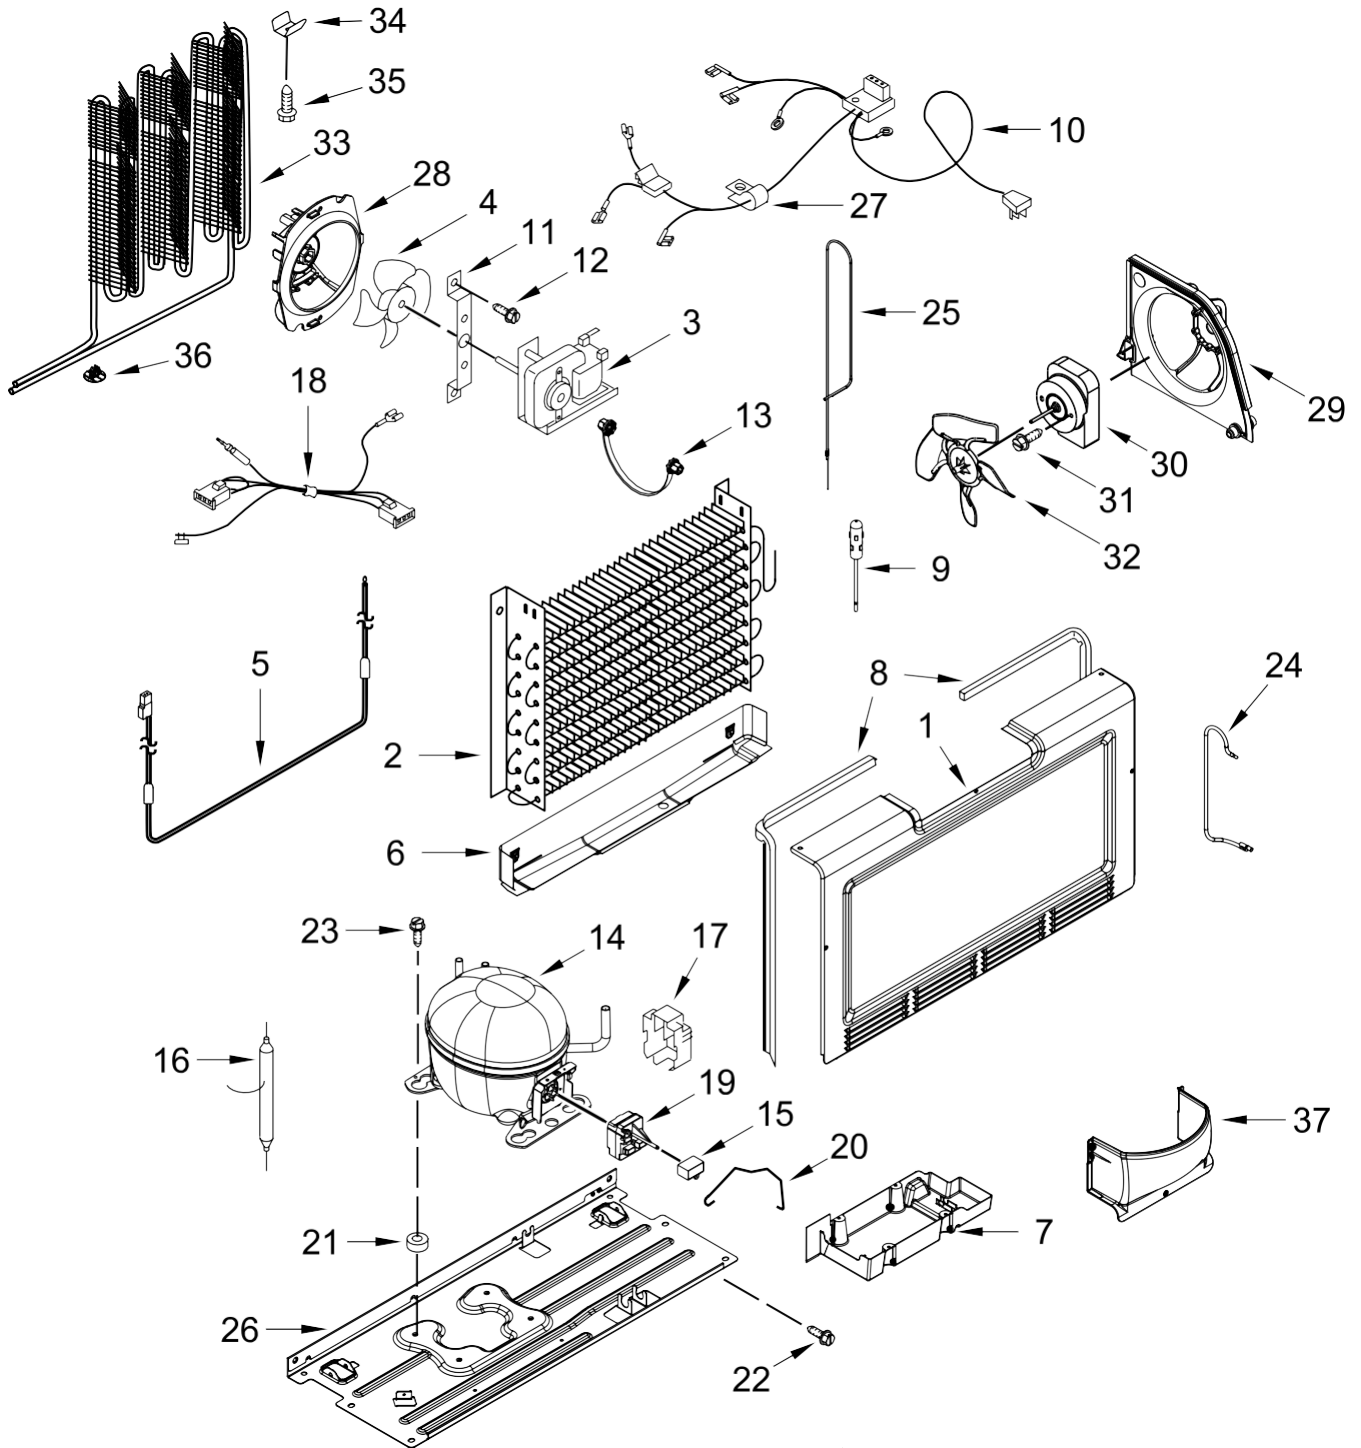

Refrigerador Whirlpool WSR57R18DM

<u>Illus. No.</u>	<u>Part No.</u>	<u>Description</u>
1	W10574307	Cover, Evaporator
2	W10574283	Evaporator
3	W10359880	Fan Motor
4	2169142	Blade, Fan
5	W10316428	Heater, Defrost
6	W10314195	Shield, Heat
7	W10574291	Drain Pan, Evaporator
8	W10574305	Gasket, Evaporator Cover
9	W10383615	Thermistor, Freezer Evaporator
10	W10572628	Wire Harness (Includes Power Cord)
11	13058002	Clip, Evaporator Motor
12	3-80732-014	Screw
13	W10150583	Grommet, Fan Motor

<u>Illus. No.</u>	<u>Part No.</u>	<u>Description</u>
14	W10591673	Compressor
15	W10350564	Capacitor
16	W10177049	Drier
17	W10574450	Shield, Capacitor
18	W10693200	Harness, Evaporator Fan
19	W10591671	Start Device
20	W10574470	Bale Strap
21	2183042	Grommet
22	W10142287	Bolt
23	489473	Screw
24	W10574571	Suction Tube
25	W10574281	Exchanger, Heat
26	W10574278	Pan, Compressor
27	549193	Clamp, Power Cord

<u>Illus. No.</u>	<u>Part No.</u>	<u>Description</u>
28	W10574469	Shroud, Evaporator Fan
29	2315541	Bracket, Condenser Fan
30	2188875	Motor, Condenser
31	8533961	Screw
32	W10139483	Blade, Fan
33	W10574289	Condenser
34	W10248621	Clip, Condenser
35	W10142294	Screw
36	W10296661	Clip, Bottom Cover
37	W10574274	Cover, Evaporator Fan
		REFRIGERANT CHARGE 4.75 oz. (R-134A)