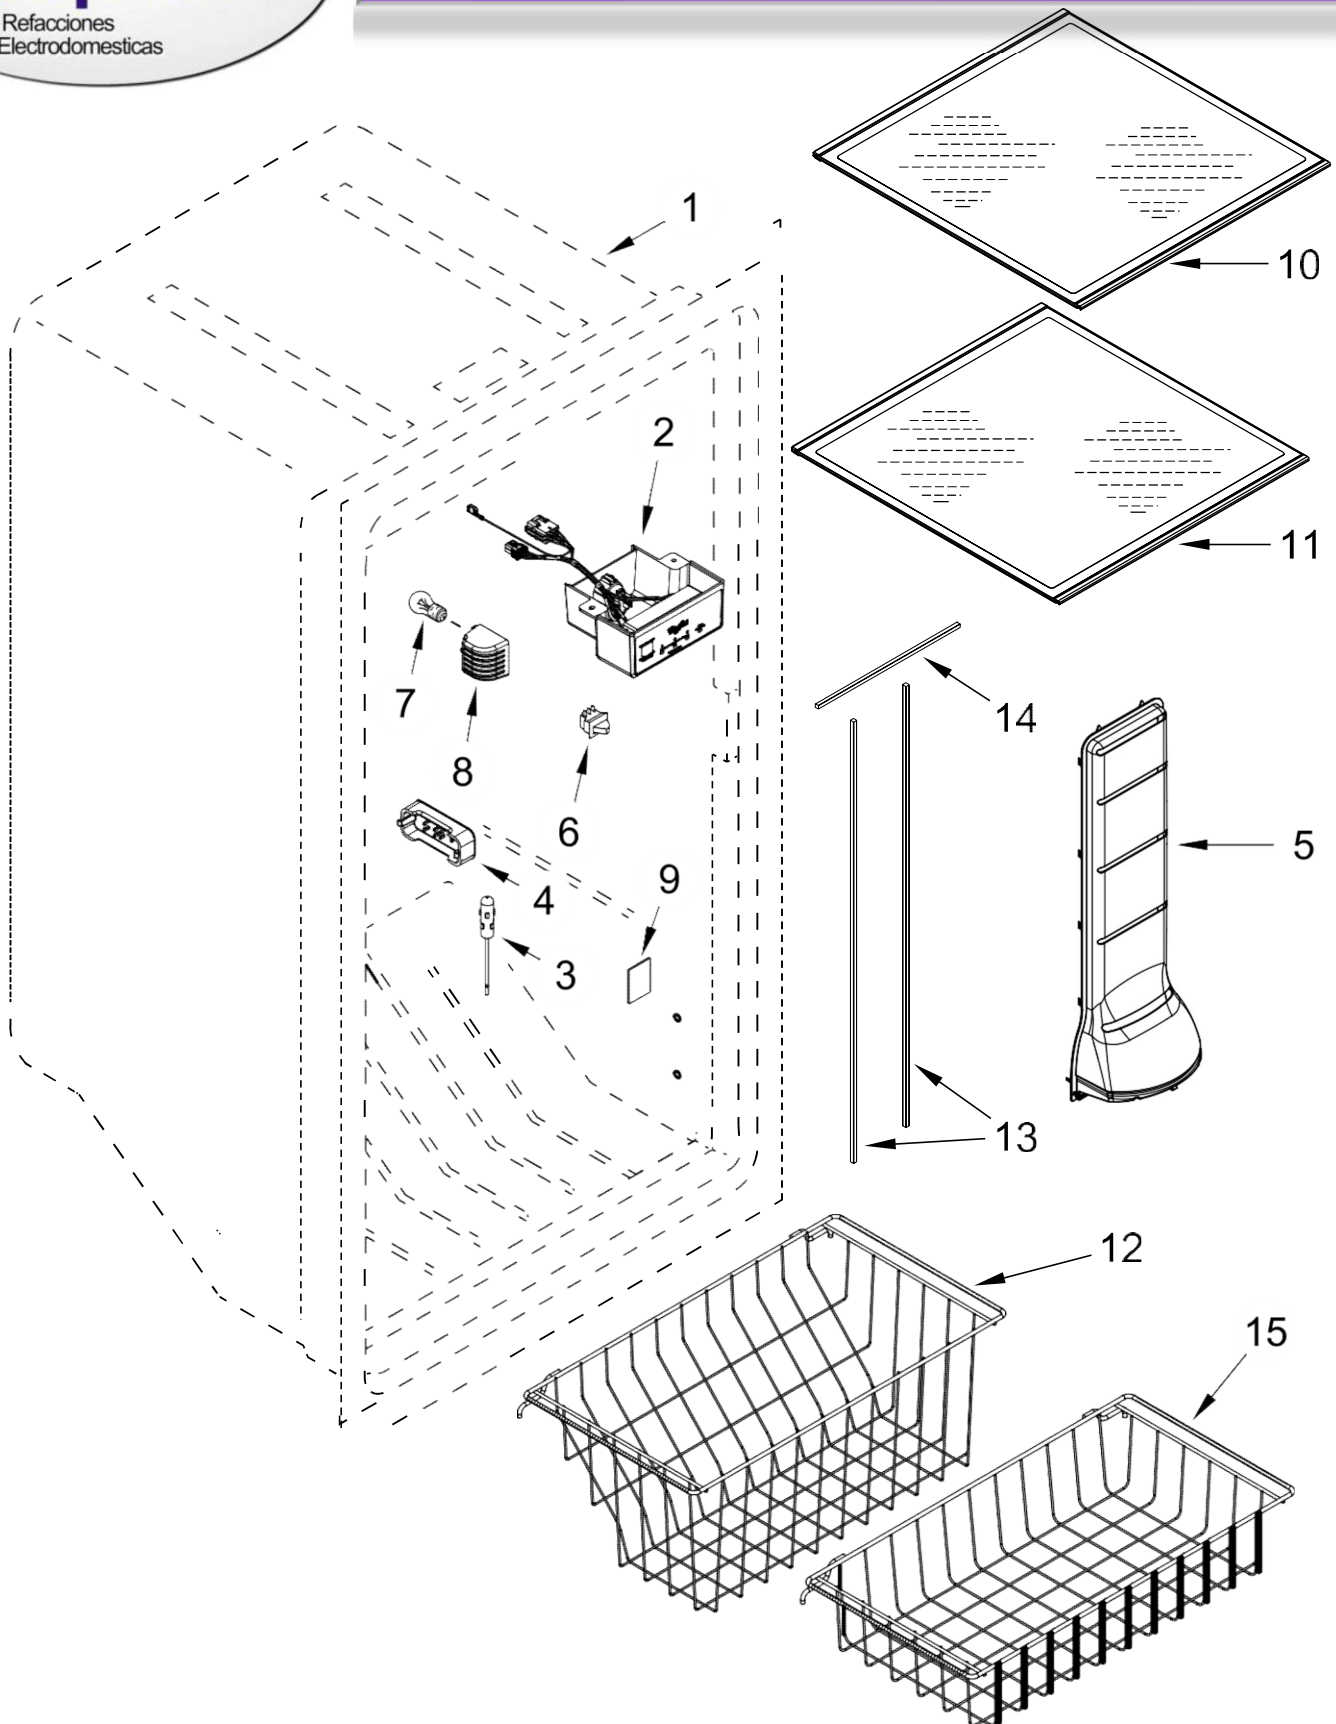

REFRIGERADOR WSZ57L18DM00

Distribuidor Autorizado

SurteRápido.com

Venta de Refacciones
Electrodomesticas

REFRIGERADOR WSZ57L18DM00

<u>Illus. No.</u>	<u>Part No.</u>	<u>Description</u>
1		Liner (Not A Serviceable Part)
2	W10701910	Control Assembly
3	W10384183	Thermistor, Refrigerator Compartment
4	W10608692	Cover, Thermistor
5	W10574272	Air Tower
6	2-32164-001	Switch, Light

<u>Illus. No.</u>	<u>Part No.</u>	<u>Description</u>
7	W10565137	Lamp, LED
8	W10569269	Lens, Control Box
9	1-60123-001	Cover, Icemaker Hole
10	W10569286	Shelf, Deep
11	W10569287	Shelf, Shallow
12	W10736043	Basket, Deep
13	W10574368	Gasket, Air Tower (Vertical)

<u>Illus. No.</u>	<u>Part No.</u>	<u>Description</u>
14	W10574564	Gasket, Air Tower (Horizontal)
15	W10736055	Basket, Shallow
		FOLLOWING PARTS NOT ILLUSTRATED ICE MAKER FIELD INSTALLABLE
	W10711927	Ice Maker Assembly (ECKMFEZ2)