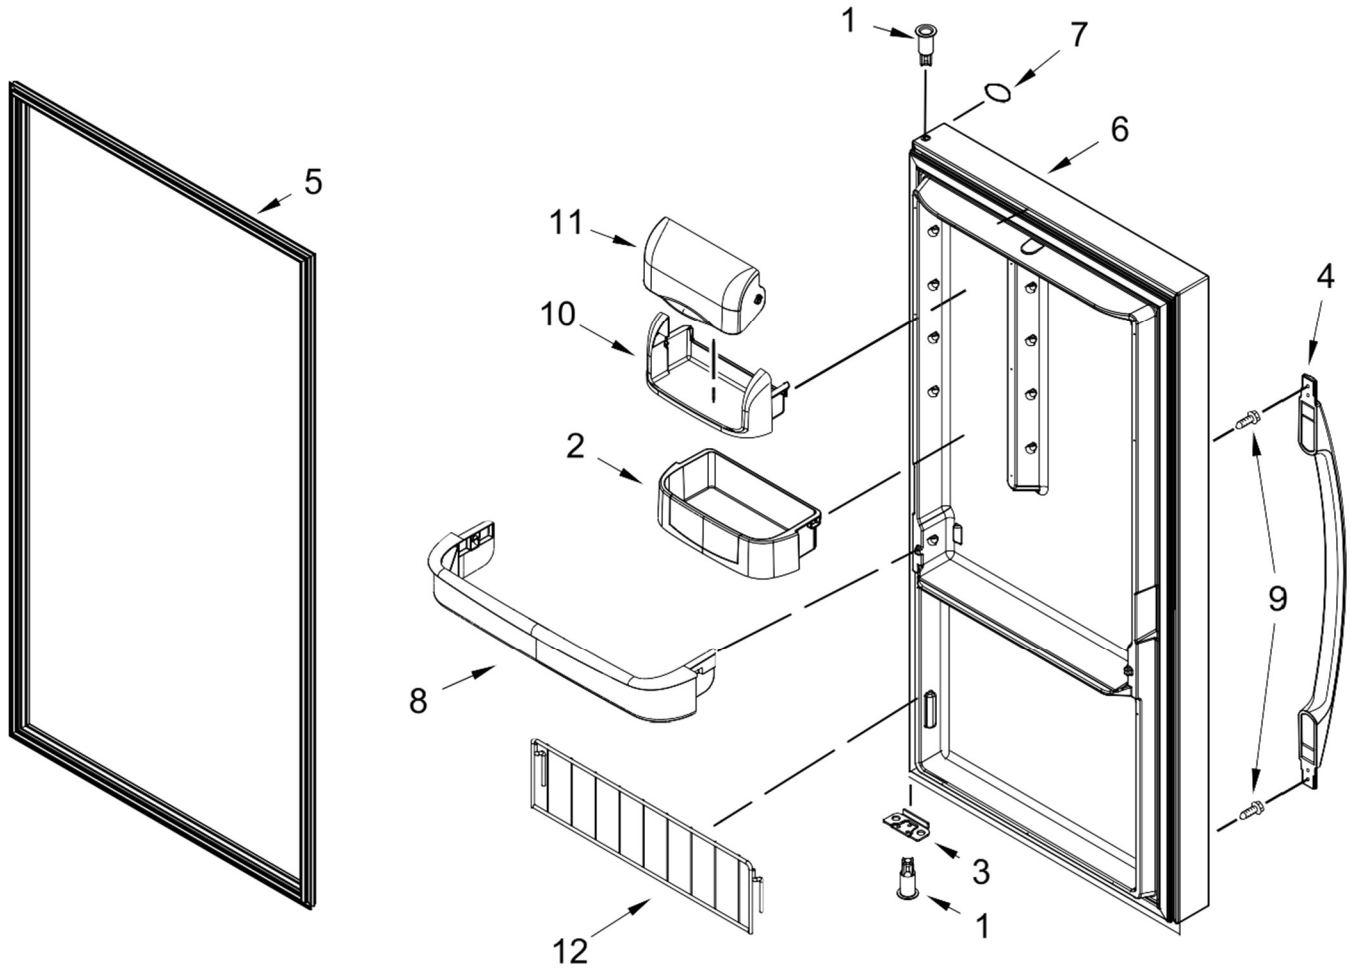

REFRIGERADOR WSZ57L18DM01

REFRIGERADOR WSZ57L18DM01

<u>Illus. No.</u>	<u>Part No.</u>	<u>Description</u>
1	2314293	Thimble
2	W10371194	Bucket, Medium
	W10351081	Bucket, Small
3	W10628869	Bracket, Door Stop
4		Handle, Door
	W10635689	Stainless
5		Gasket, Door
	W10574476	Grey

<u>Illus. No.</u>	<u>Part No.</u>	<u>Description</u>
6		Door Assembly
	W10578905	Stainless
7		Nameplate
	W10481433	Grey
8	12557904	Retainer, Door
9	W10460893	Screw
10	12369502	Tray, Dairy

<u>Illus. No.</u>	<u>Part No.</u>	<u>Description</u>
11	W10612074	Lid
12	W10574673	Door, Pizza Shelf