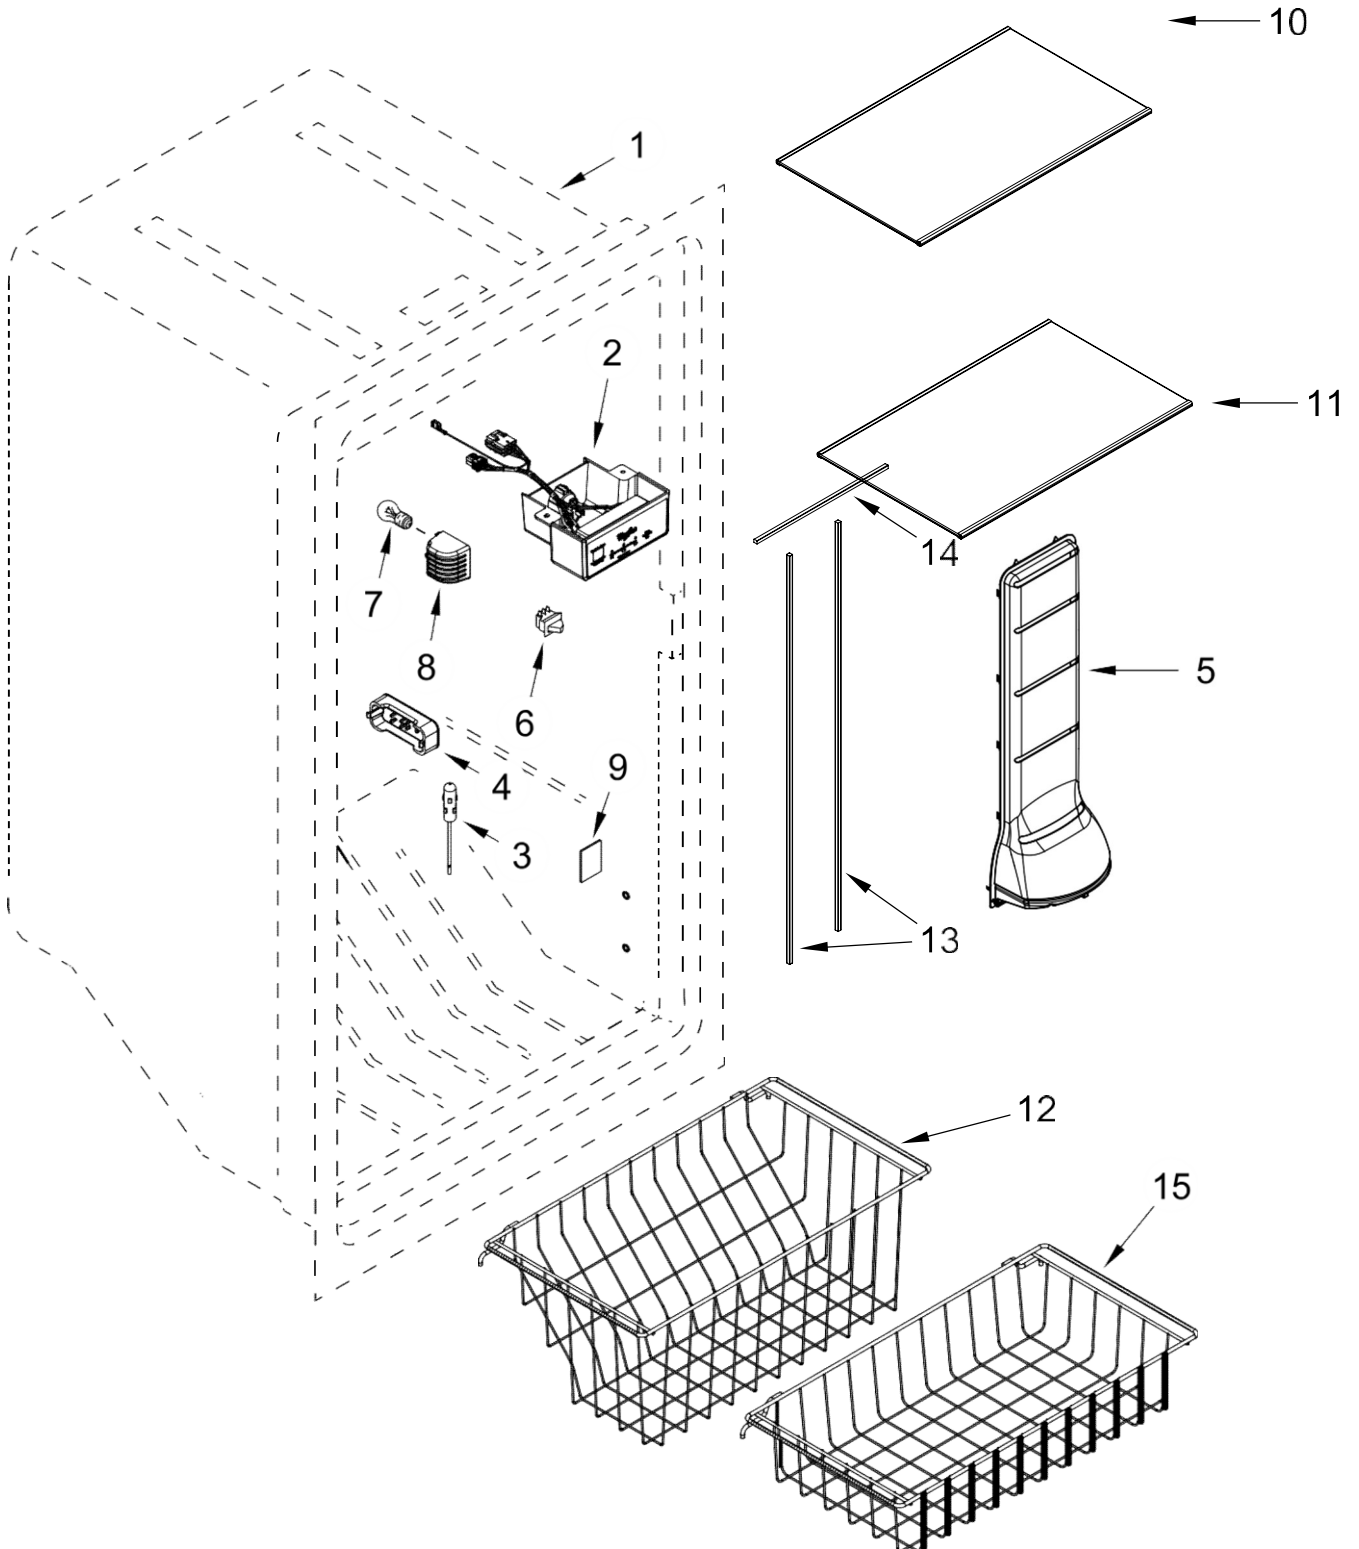

VERTICAL FREEZER

MODELS:

WSZ57L18DM03 (Stainless)

REFRIGERADOR WSZ57L18DM03

REFRIGERADOR WSZ57L18DM03

<u>Illus. No.</u>	<u>Part No.</u>	<u>Description</u>	<u>Illus. No.</u>	<u>Part No.</u>	<u>Description</u>	<u>Illus. No.</u>	<u>Part No.</u>	<u>Description</u>
1		Literature Parts	7		Plug, Hole	14	W10141622	Brake, Roller
	W10882913	Use & Care Guide		W10520307	Grey	15		Grille, Toe
	W11182032	Tech Sheet	8		Roller Assembly		W10534165	Grey
2	3-80732-014	Screw		W10515763	Left Hand	16	2150304	Roller
3	W10574323	Cover, Unit		W10515762	Right Hand	17	2179826	Axle, Rivet
4		Cover, Hinge	9	3400113	Screw			
	2254510	Grey	10	W10717194	Tube, Drain			
5	2261963	Assembly, Top Hinge	11	W10709365	Screw			
6		Plate, Bottom Hinge	12		Cabinet (Not A Serviceable Part)			
	W10574262	Grey	13	W10574325	Pin, Lower Hinge			

REFRIGERADOR WSZ57L18DM03

REFRIGERADOR WSZ57L18DM03

Illus.
No. **Part No.** **Description**

1		Liner (Not A Serviceable Part)
2	W11221337	Control Assembly
3	W10384183	Thermistor
4	W10608692	Cover, Thermistor
5	W10574272	Air Tower
6	W10755325	Switch, Light
7	W10805744	Lamp, LED

Illus.
No. **Part No.** **Description**

8	W10569269	Lens, Control Box
9	1-60123-001	Cover, Icemaker Hole
10	W10569274	Shelf, Deep
11	W10569275	Shelf, Shallow
12	W10736043	Basket, Deep
13	W10574368	Gasket, Air Tower (Vertical)