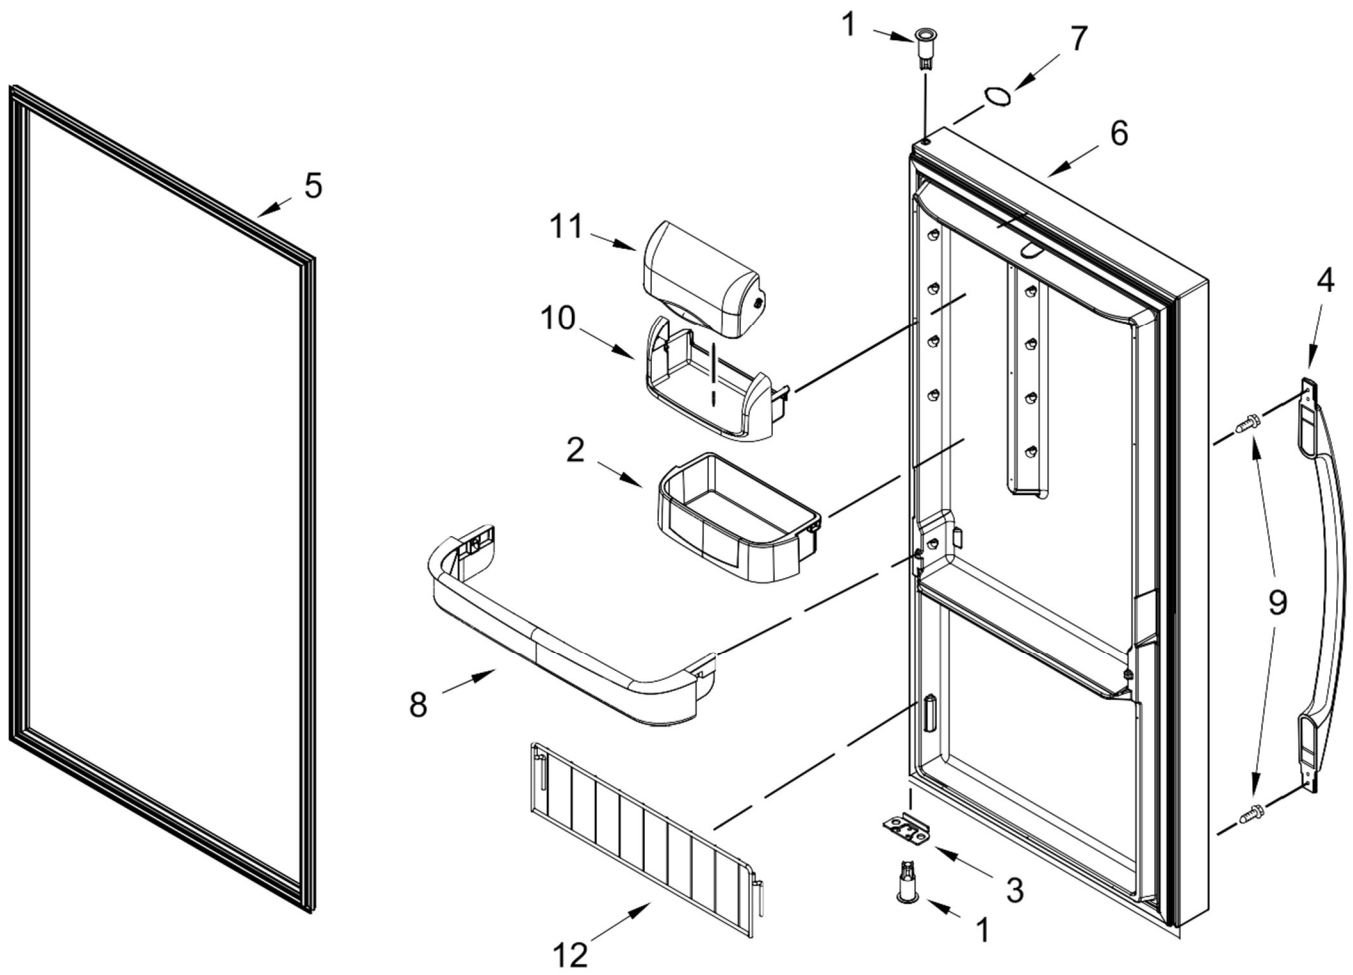

REFRIGERADOR WSZ57L18DM03

REFRIGERADOR WSZ57L18DM03

<u>Illus. No.</u>	<u>Part No.</u>	<u>Description</u>
1	2314293	Thimble
2	W10371194	Bucket, Medium
	W10351081	Bucket, Small
3	W10628869	Bracket, Door Stop
4		Handle, Door
	W10635689	Stainless
5		Gasket, Door
	W10574476	Grey

<u>Illus. No.</u>	<u>Part No.</u>	<u>Description</u>
6		Door Assembly
	W10578905	Stainless
7		Nameplate
	W10481433	Grey
8	12557904	Retainer, Door
9	W10460893	Screw
10	12369502	Tray, Dairy

<u>Illus. No.</u>	<u>Part No.</u>	<u>Description</u>
11	W10612074	Lid
12	W10574673	Door, Pizza Shelf