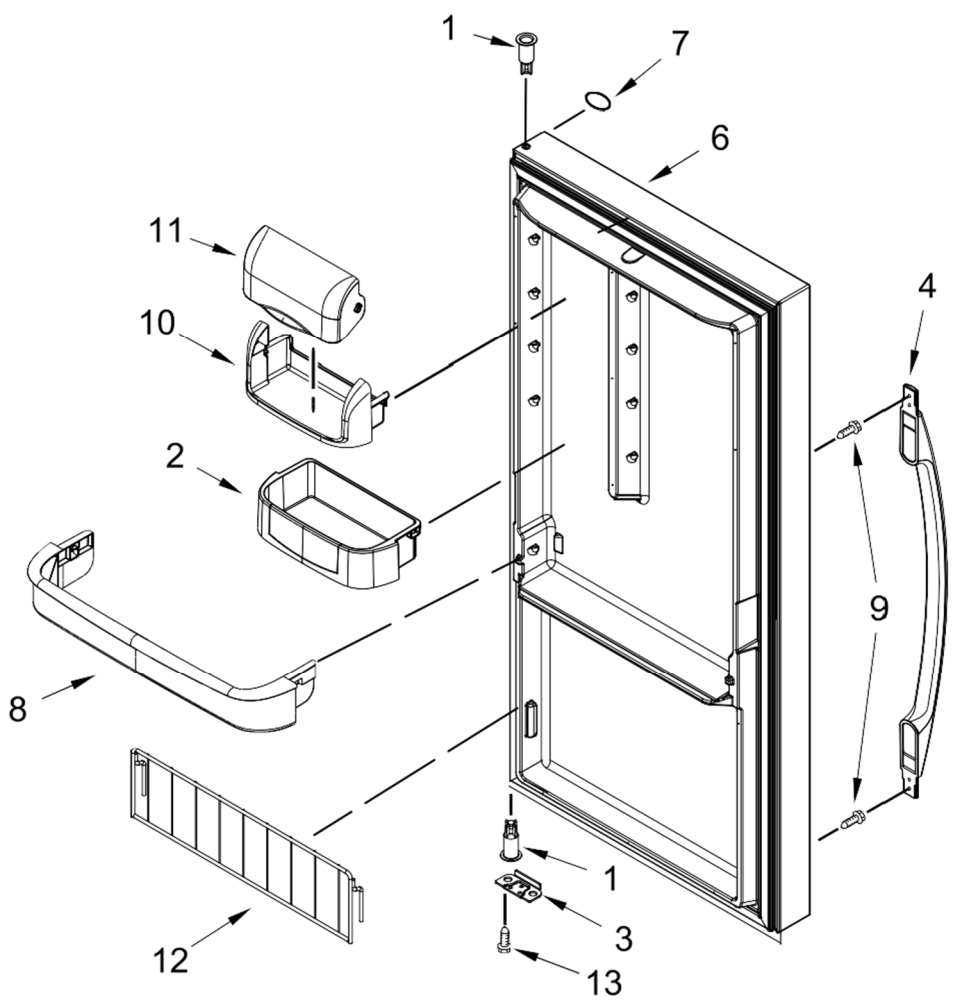

REFRIGERADOR WSZ57L18DM04