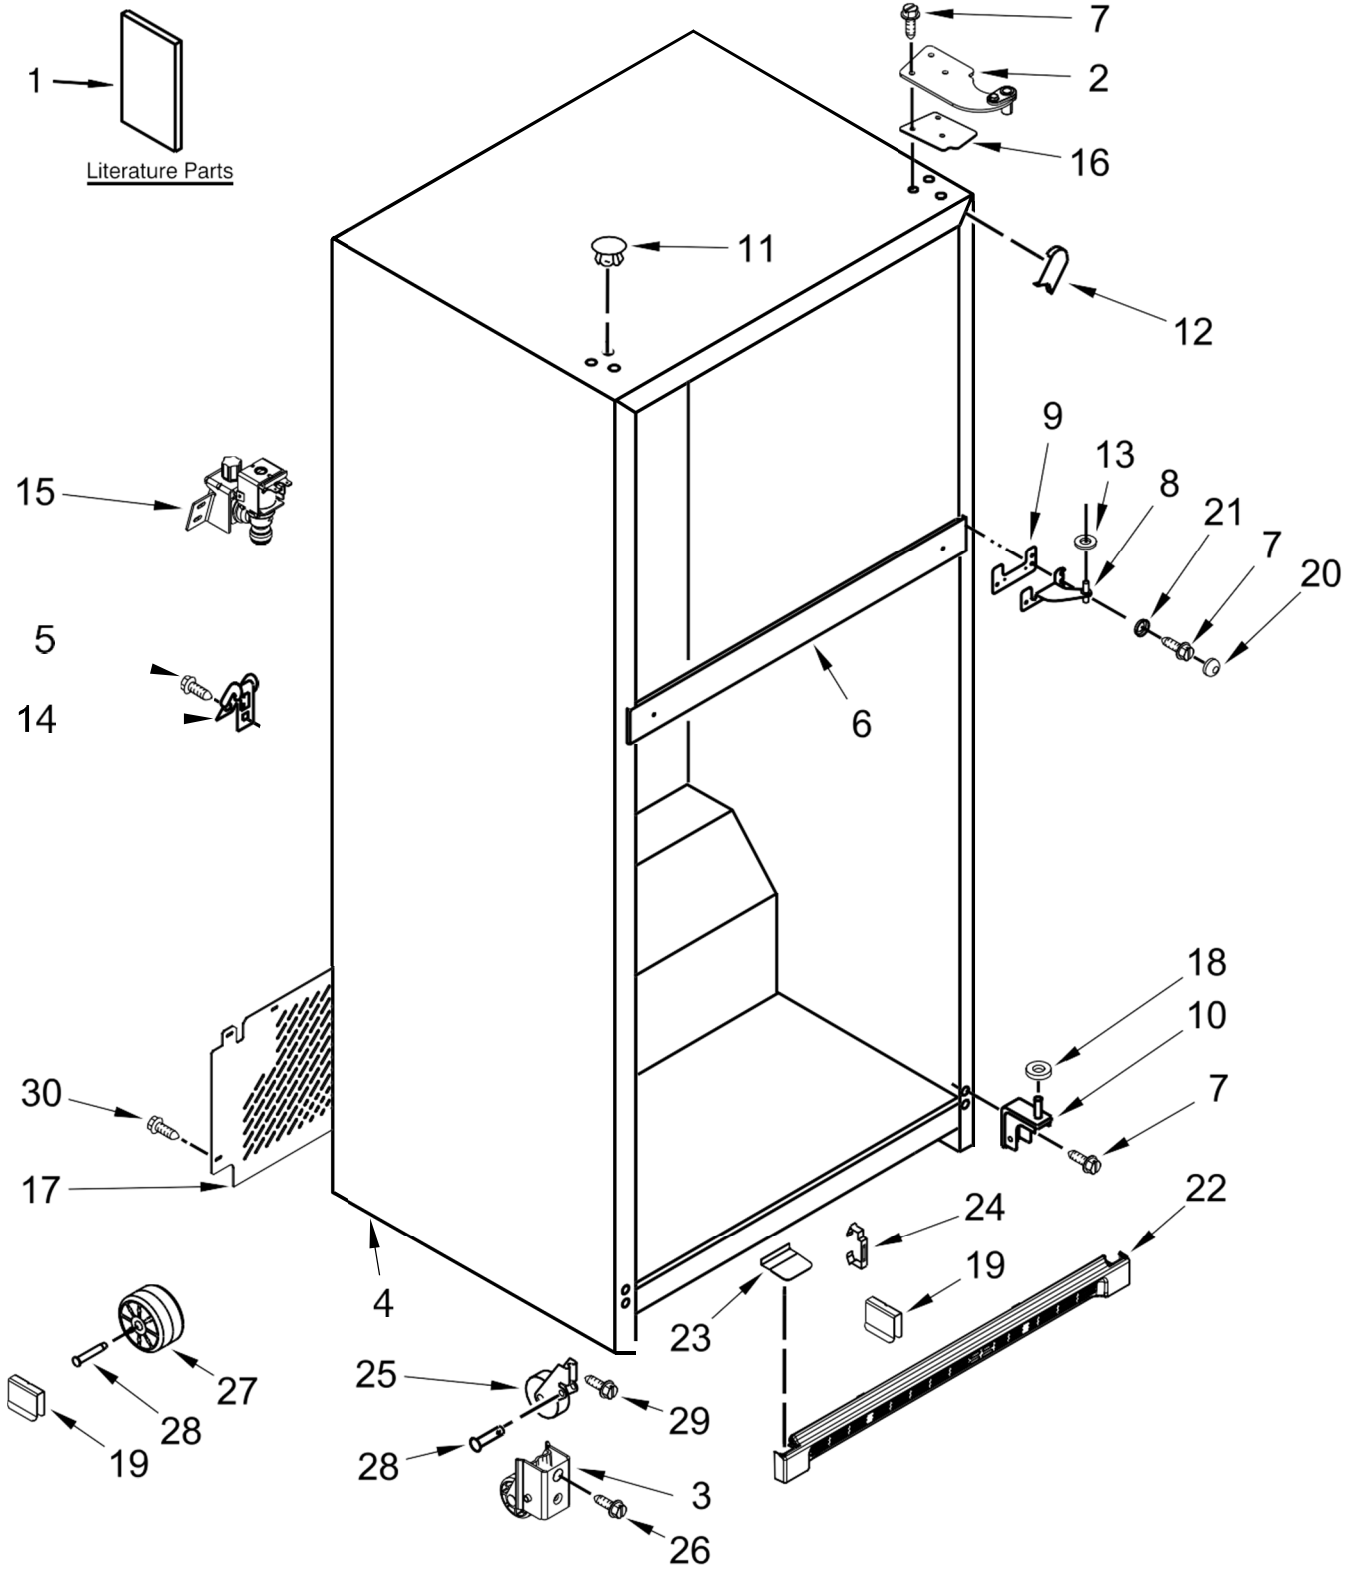

KitchenAid

REFRIGERADOR WT2150S00

REFRIGERADOR WT2150S00

No. Ilustración	Descripción	Piezas	No. Parte
1	Literature Parts	-	-
	Use & Care Guide	1	W11090103
2	Assembly, Top Right Hinge	1	W10300065
3	Assembly, Roller Right side	1	W10359255
	Assembly, Roller Left side	1	W10359256
4	Cabinet	-	No serviceable
5	Screw	-	489442
6	Rail, Center	-	No serviceable
7	Screw	-	489497
8	Hinge, Center	1	2254618
9	Shim, Hinge Center	1	2183852
10	Hinge, Bottom	1	2254473
11	Hole Plug	6	W10520307
12	Filler, Wrapper	2	W10283961
13	Washer, Plastic	2	489341
14	Clamp, Power Cord	1	W10303628
15	Valve, Inlet	1	W10498995
16	Shim, Top Hinge	1	W10883637
17	Cover, Unit	1	W10609390
18	Washer, Plastic	1	487576
19	Clip, Roller	2	2174706
20	Dome Cap	3	W10679139
21	Dome Cap, Washer	3	W10674773
22	Grille	1	W10353941
23	Cover, Toe Grille	1	W10353932
24	Clip, Grille		N/A
25	Assembly, Roller	1	W10359256
26	Bolt	6	W10142287
27	Roller	2	W10475495
28	Axle, Rivet	2	W10628712
29	Screw	-	----
30	Screw	-	2262176