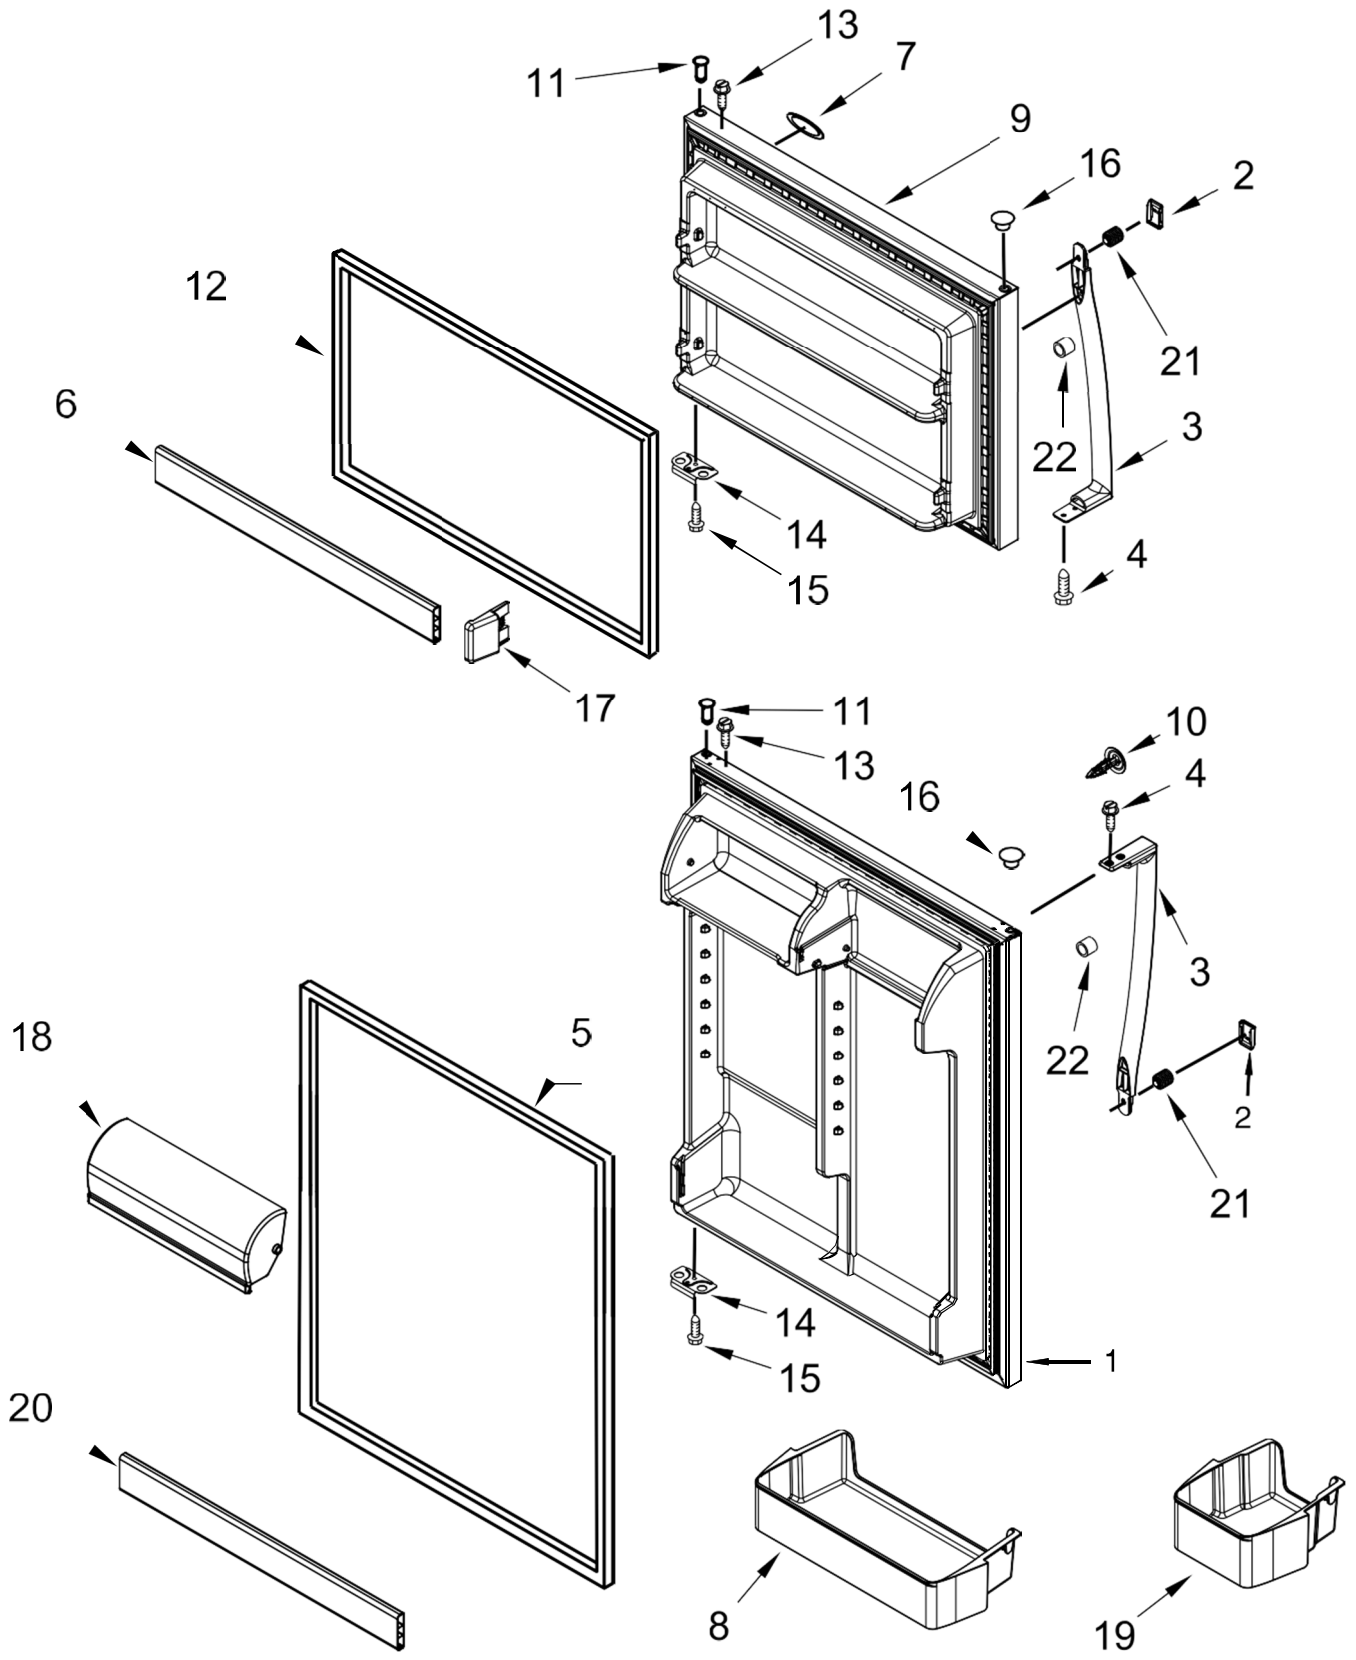

Distribuidor Autorizado

SurteRápido.com

Venta de Refacciones
Electrodomesticas

REFRIGERADOR WT2150S00

Distribuidor Autorizado

SurteRápido.com

Venta de Refacciones
Electrodomesticas

REFRIGERADOR WT2150S00

No. Ilustración	Descripción	Piezas	No. Parte
1	Refrigerator Door	1	W10648584
2	Handle, Trim	1	W10864207
3	Handle, Door	2	W10653471
4	Screw	-	489357
5	Door Gasket, Magnetic	1	W10171475
6	Trim, Door	2	W10592150
7	Nameplate	1	W10884775
8	Bin, Large Door	2	W10308868
9	Freezer Door	1	W10648583
10	Hole Plug	1	W10663739
11	Thimble-Top	2	W10334042
12	Door Gasket, Magnetic	1	W10171479
13	Screw	-	8281206
14	Bracket, Door Stop	2	2189202
15	Screw	-	489276
16	Hole Plug, Hinge Sleeve	1	2254517
17	Cap, Trim End	1	W10592153
18	Compartment, Door	1	W10601425
19	Bin, Medium	1	W10308869
20	Trim, Door	1	W10592148
21	Bushing, Handle	2	W10511911
22	Screw	-	W10170540