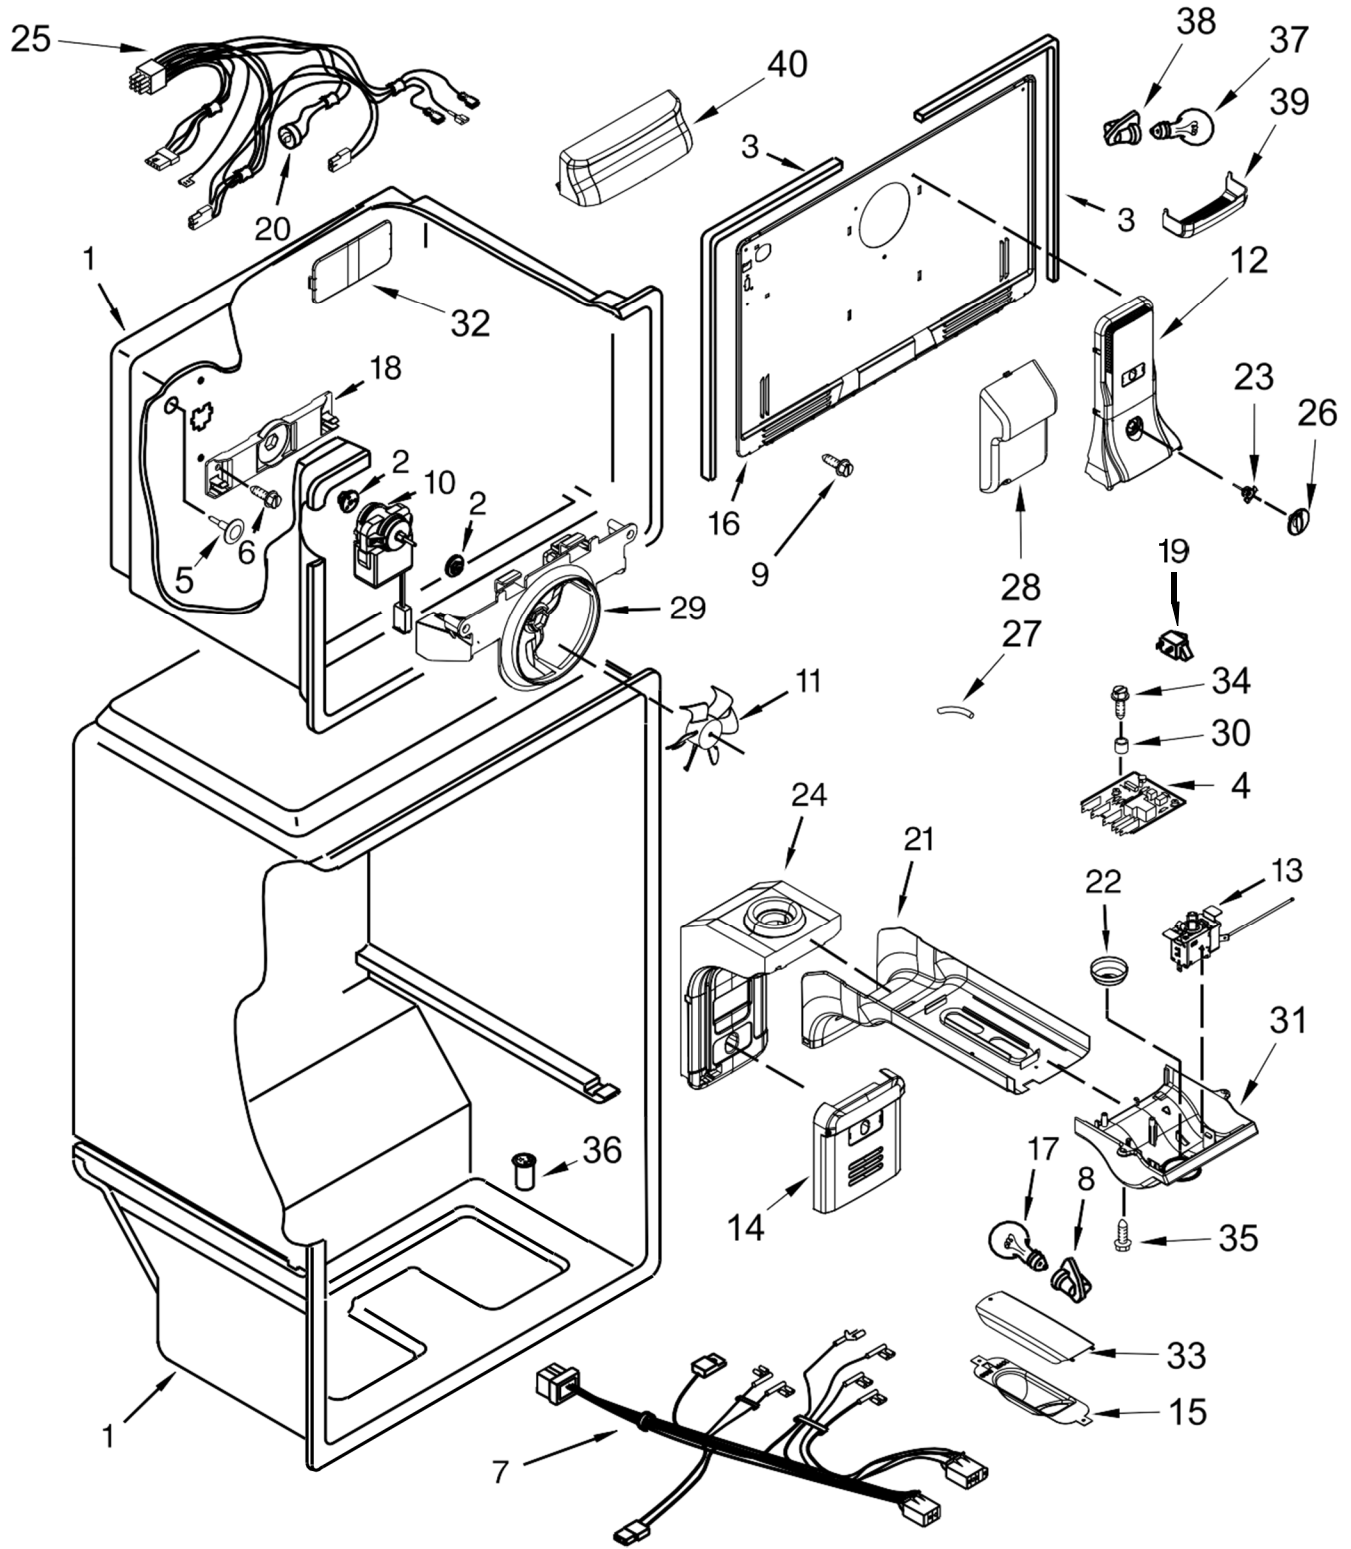

Distribuidor Autorizado

SurteRápido.com

Venta de Refacciones
Electrodomesticas

REFRIGERADOR WT2150S00

REFRIGERADOR WT2150S00

No. Ilustración	Descripción	Piezas	No. Parte
1	Liner	-	No serviceable
2	Grommet	2	2197380
3	Gasket, Evaporator Cover	2	2254360
4	Control, Adaptive Defrost	1	W10352689
5	Hole Plug	1	W10663739
6	Screw	-	488208
7	Wire Assembly, Control Box	1	W10576428
8	Socket, Light	1	W10134764
9	Screw	-	W10142283
10	Motor, Evaporator Fan	1	2315539
11	Blade, Fan	1	2200509
12	Air Tower Assembly, FC	1	W10654834
13	Assembly, Thermostat	1	W10610070
14	Cup, Air Diffuser	1	W10609502
15	Shield, Light	1	W10300161
16	Cover, Evaporator	1	W10617507
17	Lamp, LED	1	W10820003
18	Bracket, Evaporator Fan Rear	1	2254454
19	Switch, Rocker Arm	1	1118894
20	Bi-Metal, Defrost	1	W10392132
21	Cover, Air Diffuser	1	W10305175
22	Knob, Control	1	W10716304
23	Baffle, Air Manual	1	W10662269
24	Assembly, Air Diffuser	1	W10883330
25	Assembly, Freezer Compartment	1	W10358951
26	Knob, Air Control	1	W10570952
27	Tube, Thermostat Barrier	1	W10381575
28	Cover, Water Tube		N/A
29	Bracket, Fan Motor	1	W10321162
30	Spacer	1	W10418502
31	Box, Control	1	W10316941
32	Cup, Screw	-	W10336009
33	Cover, Light	1	W10348614
34	Screw	-	W10141596
35	Screw	-	489174
36	Valve, Release	1	2210509
37	Lamp, LED	1	W10574850
38	Socket, Light	1	W10440814
39	Lens, Light	1	W10313918
40	Housing, Freezer Lighting	1	W10313917