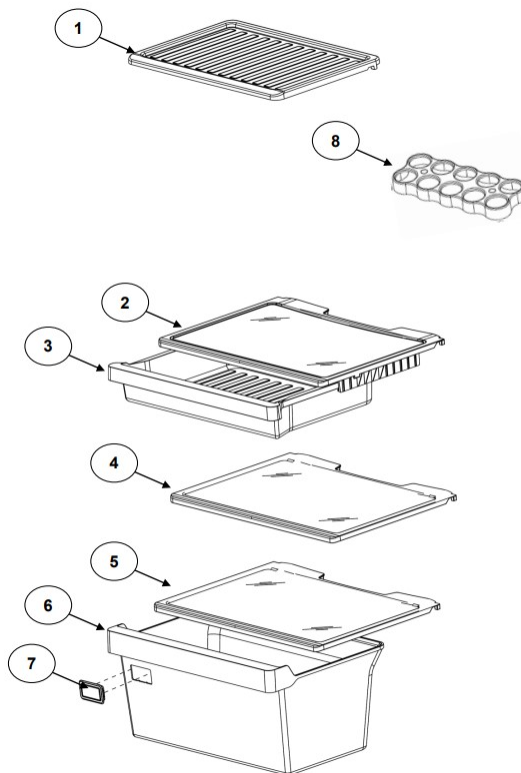

Refrigerador Whirlpool WT2530B00

No. Ilus.	DESCRIPCIÓN	No. de Parte
1	Shelf, Assy FC (Plastic)	W10345525
2	Cover, Meat Pan	W10383565
3	Meat, Pan	W10340890
4	Shelf, Assy RC (Glass)	W10465190
5	Cover, Crisper Pan	W10337637
6	Crisper Pan	W10465183
7	Control, Humidity	W10435534
8	Egg Rack	2219124