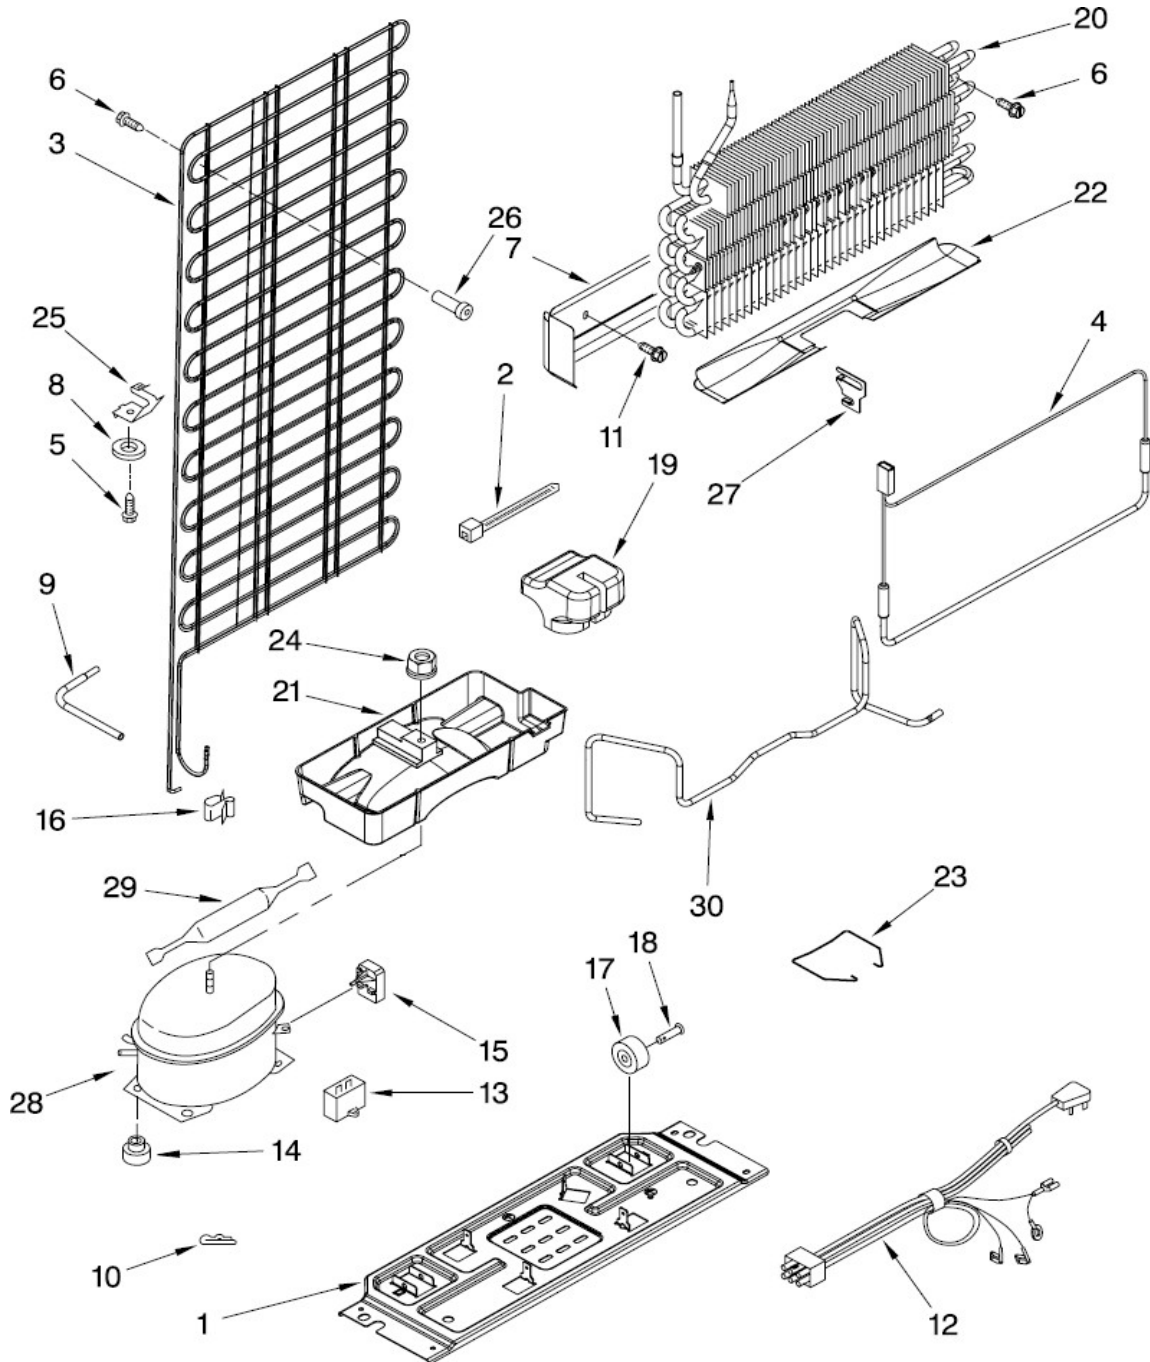

REFRIGERADOR WT2530S00