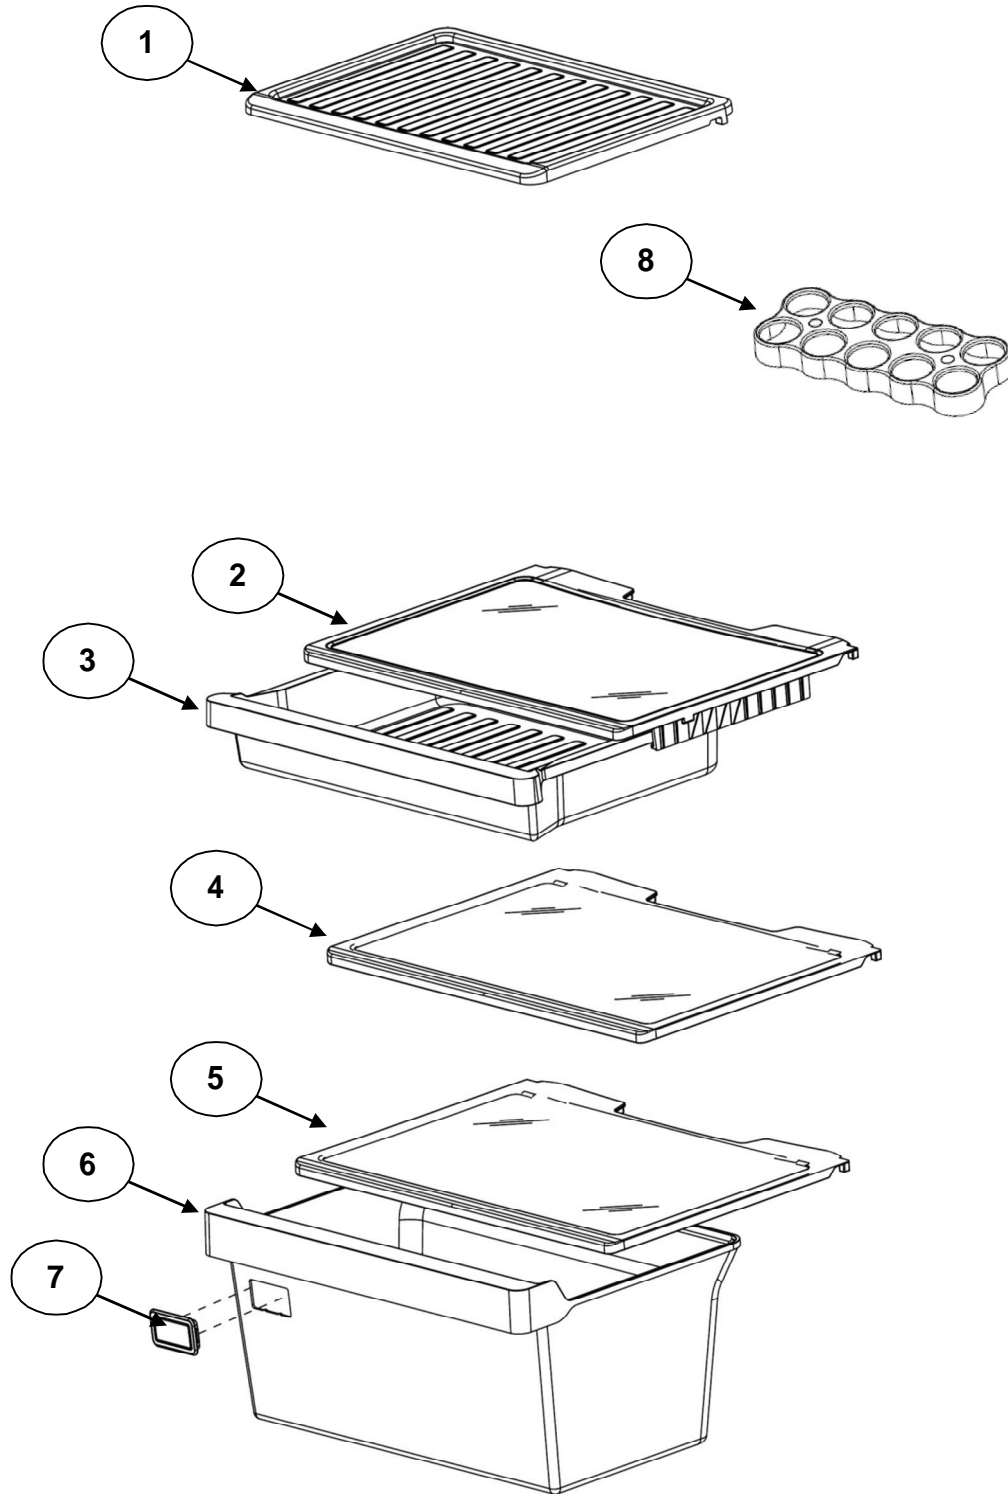

REFRIGERADOR WT2530S00