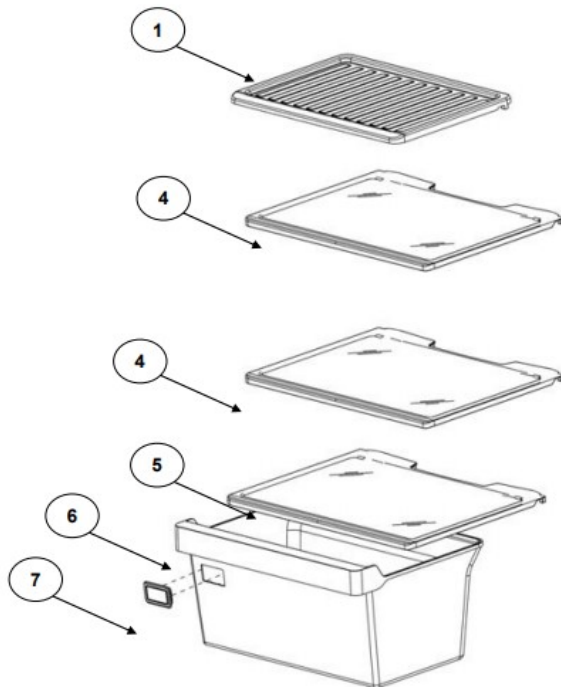

Refrigerador Whirlpool WT3020D00

PARRILLAS
Modelo: WT3020D00
Color: Steel Pro Capacidad: 13 Pies

No. Ilus.	DESCRIPCIÓN	No. de Parte
1	Shelf, Assy FC (Plastic)	W10345525
4	Shelf, Assy RC (Glass)	W10337637
5	Cover, Crisper Pan	W10465190
6	Crisper Pan	W10465183
7	Control, Humidity	W10435534