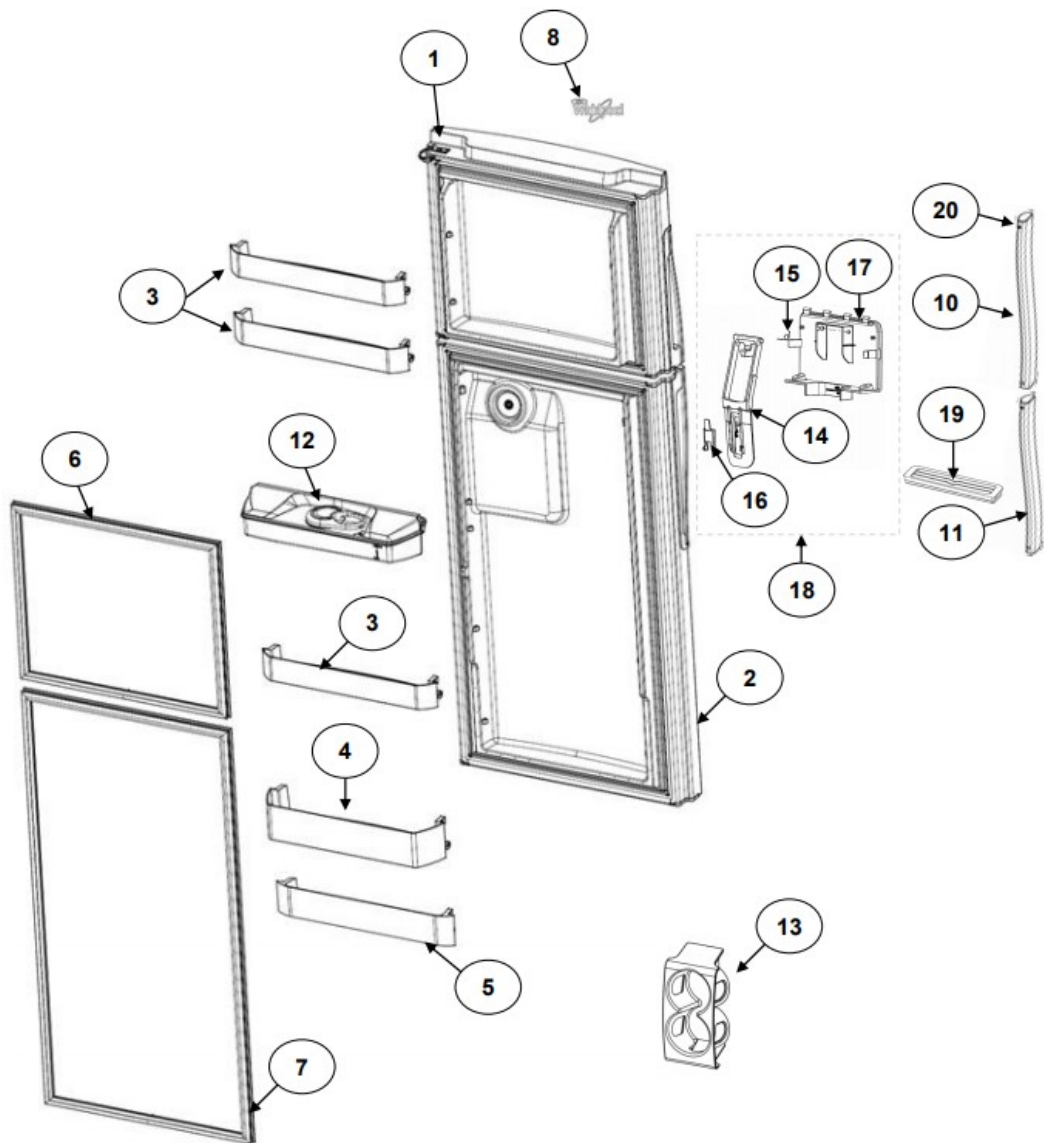

SISTEMA DE FLUJO DE AIRE

Modelo: WT3530S02

Color: Acero Inoxidable Capacidad: 13 Pies

Refrigerador Whirlpool WT3530S02

No. Ilus.	DESCRIPCIÓN	No. de Parte
1	Shield, Plenum	W10345816
2	Foam Seal	*****
3	Evaporator, Back Cover	W10420509
4	Screw, Cover	W10487421
5	Flap	W10261263
6	Screw	*****
7	Cover Plastic, Plenum FC	W10431249
8	Knob, Freezer Control	W10465177
9	Fan Blade	2200509
10	Frame, Fan Motor	W10261254
11	Grommet	W10225833
12	Cushiong, Jamb-Damping	W10225835
13	Evaporator Fan, Motor	W10253821
14	Motor, Support	W10251274
15	Thermostat	W10273879
16	Defrost, Timer	2162045
17	LED Lamp 127V	W10318700
18	Lampholder	2263413
19	Wire, Control Box	W10412780
20	Knob, Refrigerator Control	W10465179
21	Control Box	W10358069
22	Lens Control Box	W10482886
23	Housing, SHK	W10286060
24	Inertial Mass	W10490685
25	Bimetal	W10249331
26	Twist Ice Support	2265367
27	Ice Tray Assy	W10304316
28	Pan Ice Cube	W10453417

PUERTAS
 Modelo: WT3530S02
 Color: Acero Inoxidable Capacidad: 13 Pies

Refrigerador Whirlpool WT3530S02

No. Ilus.	DESCRIPCIÓN	No. de Parte
1	Door, Assy (FC)	W10503232
2	Door, Assy (RC)	W10462963
3	Bin, Door FC/RC (Shallow)	W10364007
4	Bin, Door RC (Gallon)	W10465186
5	Trivet, Door (RC)	W10364009
6	Gasket, Door (FC)	W10507440
7	Gasket, Door (RC)	W10507457
8	Nameplate	W10481433
10	Handle Assy Door FC	W10468168
11	Handle Assy Door RC	W10468171
12	Water Tank	W10415856
13	Can Rack	W10439201
14	Paddle, Water Dispenser	W10515048
15	Spring	W10396890
16	Lock Paddle	W10515046
17	Fascia Assy Dec.	W10504826
18	Fascia & Paddle Assy	W10447221
19	Drip Tray	W10514149
20	Set Screw Cover	W10516199