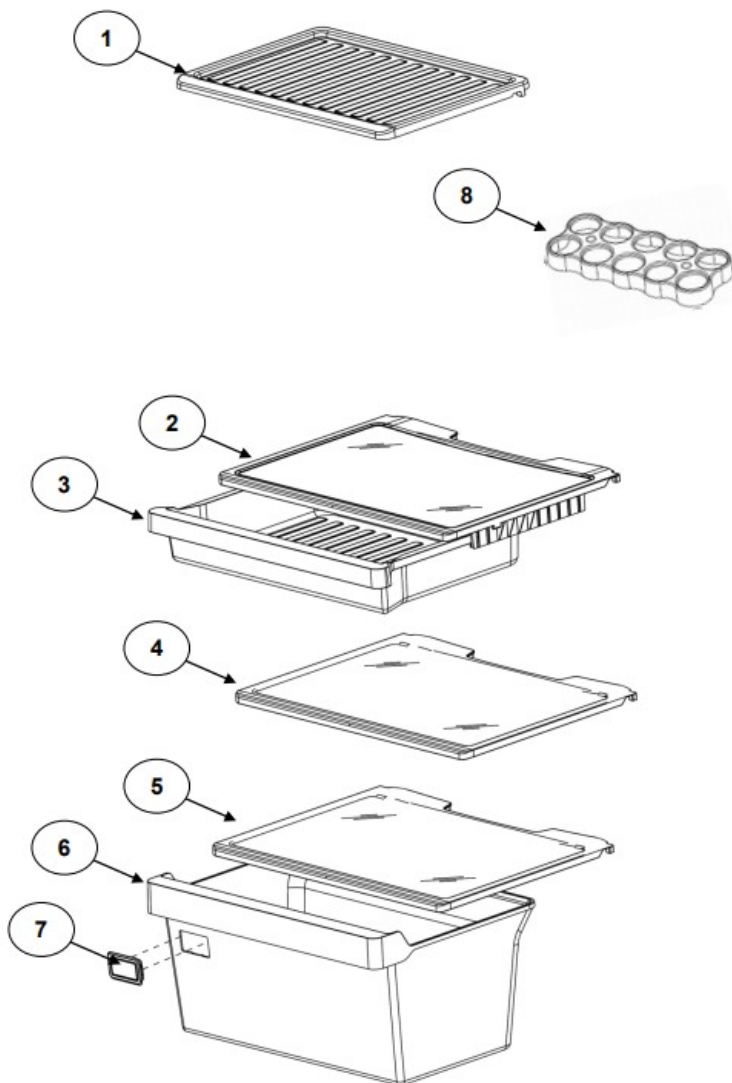

SISTEMA DE FLUJO DE AIRE

Modelo: WT3530S02

Color: Acero Inoxidable Capacidad: 13 Pies

Refrigerador Whirlpool WT3530S02

No. Ilus.	DESCRIPCIÓN	No. de Parte
1	Shield, Plenum	W10345816
2	Foam Seal	*****
3	Evaporator, Back Cover	W10420509
4	Screw, Cover	W10487421
5	Flap	W10261263
6	Screw	*****
7	Cover Plastic, Plenum FC	W10431249
8	Knob, Freezer Control	W10465177
9	Fan Blade	2200509
10	Frame, Fan Motor	W10261254
11	Grommet	W10225833
12	Cushiong, Jamb-Damping	W10225835
13	Evaporator Fan, Motor	W10253821
14	Motor, Support	W10251274
15	Thermostat	W10273879
16	Defrost, Timer	2162045
17	LED Lamp 127V	W10318700
18	Lampholder	2263413
19	Wire, Control Box	W10412780
20	Knob, Refrigerator Control	W10465179
21	Control Box	W10358069
22	Lens Control Box	W10482886
23	Housing, SHK	W10286060
24	Inertial Mass	W10490685
25	Bimetal	W10249331
26	Twist Ice Support	2265367
27	Ice Tray Assy	W10304316
28	Pan Ice Cube	W10453417

PUERTAS
 Modelo: WT3530S02
 Color: Acero Inoxidable Capacidad: 13 Pies

Refrigerador Whirlpool WT3530S02

No. Ilus.	DESCRIPCIÓN	No. de Parte
1	Door, Assy (FC)	W10503232
2	Door, Assy (RC)	W10462963
3	Bin, Door FC/RC (Shallow)	W10364007
4	Bin, Door RC (Gallon)	W10465186
5	Trivet, Door (RC)	W10364009
6	Gasket, Door (FC)	W10507440
7	Gasket, Door (RC)	W10507457
8	Nameplate	W10481433
10	Handle Assy Door FC	W10468168
11	Handle Assy Door RC	W10468171
12	Water Tank	W10415856
13	Can Rack	W10439201
14	Paddle, Water Dispenser	W10515048
15	Spring	W10396890
16	Lock Paddle	W10515046
17	Fascia Assy Dec.	W10504826
18	Fascia & Paddle Assy	W10447221
19	Drip Tray	W10514149
20	Set Screw Cover	W10516199

PARRILLAS

Modelo: WT3530S02

Color: Acero Inoxidable Capacidad: 13 Pies

Refrigerador Whirlpool WT3530S02

No. Ilus.	DESCRIPCIÓN	No. de Parte
1	Shelf, Assy FC (Plastic)	W10345525
2	Cover, Meat Pan	W10383565
3	Meat, Pan	W10340890
4	Shelf, Assy RC (Glass)	W10465190
5	Cover, Crisper Pan	W10337637
6	Crisper Pan	W10465183
7	Control, Humidity	W10435534
8	Egg Rack	2219124