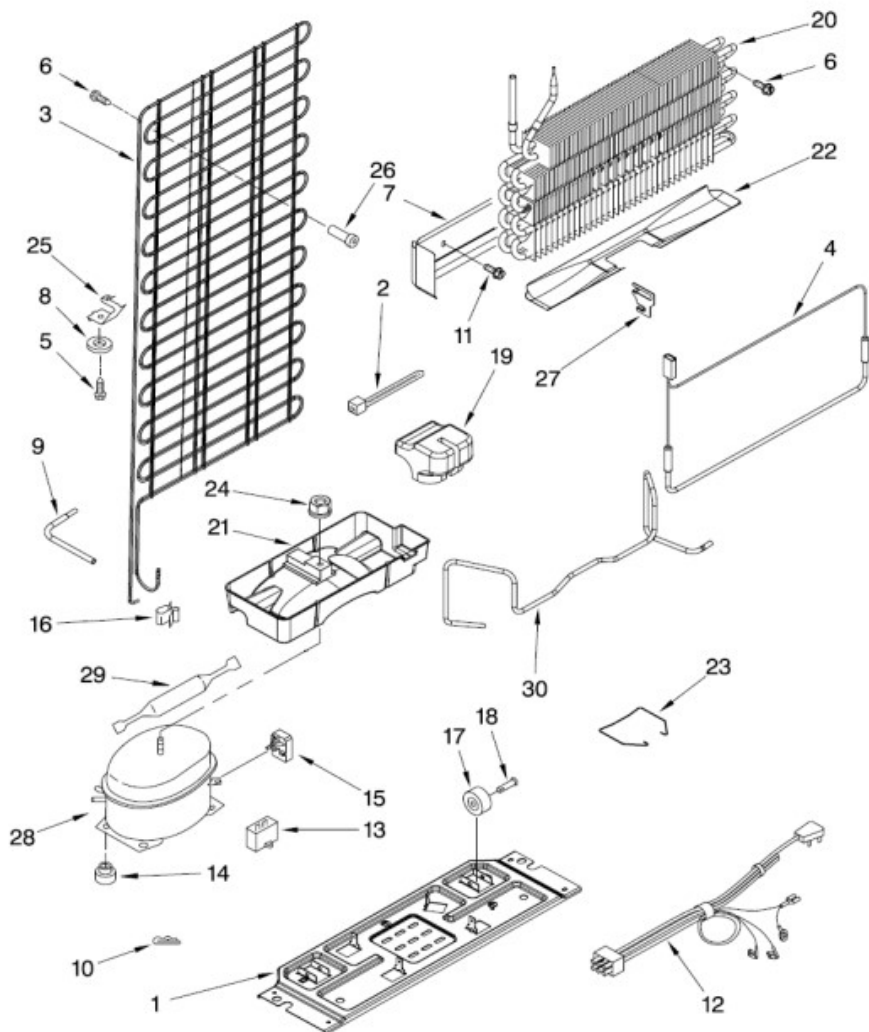

PARRILLAS

Modelo: WT3530S02

Color: Acero Inoxidable Capacidad: 13 Pies

Refrigerador Whirlpool WT3530S02

No. Ilus.	DESCRIPCIÓN	No. de Parte
1	Shelf, Assy FC (Plastic)	W10345525
2	Cover, Meat Pan	W10383565
3	Meat, Pan	W10340890
4	Shelf, Assy RC (Glass)	W10465190
5	Cover, Crisper Pan	W10337637
6	Crisper Pan	W10465183
7	Control, Humidity	W10435534
8	Egg Rack	2219124

SISTEMA DE SELLADO

Modelo: WT3530S02

Color: Acero Inoxidable Capacidad: 13 Pies

Refrigerador Whirlpool WT3530S02

No. Ilus.	DESCRIPCIÓN	No. de Parte
1	Support Plate, Compressor	W10378704
2	Strap	2263990
3	Condenser	W10439364
4	Heater, Defrost	W10331598
5	Screw	*****
6	Screw	*****
7	Heat Shield	W10345815
8	Washer	*****
9	Tube, Process	*****
10	Clip Compressor	*****
11	Screw	*****
12	Power, Cord	W10523673
13	Capacitor	2264017
14	Grommet	2264447
15	Combo, Device	W10330832
16	Clip, Wire	*****
17	Roller	W10475495
18	Axle, Rivet	2179826
19	Wedge, Evaporator	W10261299
20	Evaporator Assy	W10267452
21	Evaporator Tray	W10512189
23	Bale Strap	W10174383
26	Support, Condenser	326020544
27	Bracket	W10286974
28	Compressor	W10431332
29	Drier	W10190413
30	Tube Discharge	*****