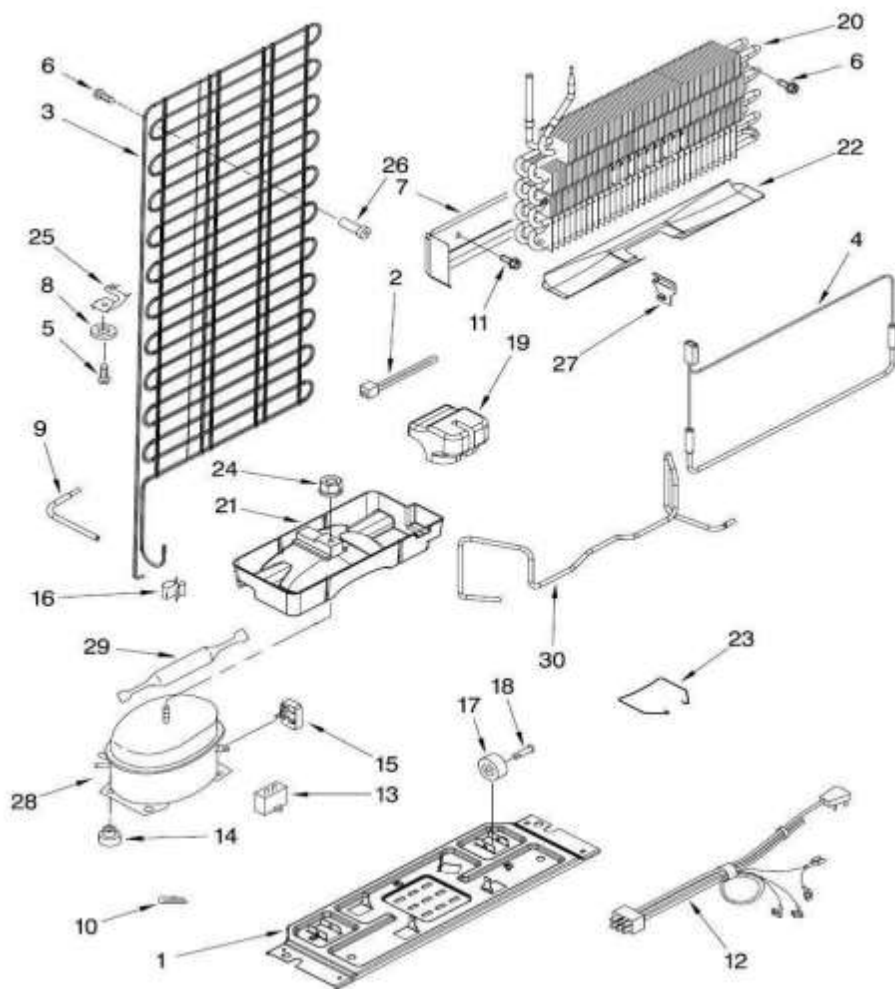

WT4020S00

Anaqueles

WT4020S00

1	W10743223	Shelf, Assy FC (Plastic)
2	W10765363	Shelf, Assy RC (Glass)
3	W10765364	Cover, Crisper Pan
4	W10503244	Bin, Door Shallow (RC)

WT4020S00

Sistema Sellado

WT4020S00

1	W10378704	Support Plate, Compressor
2	2263990	Strap
3	W10439364	Condenser
4	W10331598	Heater, Defrost
5	*****	Screw
6	*****	Screw
7	W10345815	Heat Shield
8	*****	Washer
9	*****	Tube, Process
10		Clip Compressor
11	*****	Screw
12	W10718208	Power, Cord
13	*****	Capacitor
14	2264447	Grommet
15	W10330834	Combo, Device
16	*****	Clip, Wire
17	W10475495	Roller
18	2179826	Axle, Rivet
19	W10261299	Wedge, Evaporator
20	W10502224	Evaporator Assy
21	W10767486	Evaporator Tray
22	*****	Drain Pan
23	W10174383	Bale Strap
23a	W10642075	Cap, Combo
24	*****	Hex Nut
25	*****	Clip, Condenser Mounting
26	326020544	Support, Condenser
27	*****	Bracket
28	W10743447	Compressor
29	W10669573	Drier
30	*****	Tube Discharge

WT4020S00

Dispensador

WT4020S00

1	W10514149	Charola (Drip Tray)
2	W10514135	Cubierta (Fascia) del Dispensador
3	W10515048	Palanca de Agua
4	W10634444	Ensamble del Dispensador
5	W10415856	Tanque de Agua
6	W10515046	Candado (Lock, Water Dispenser)