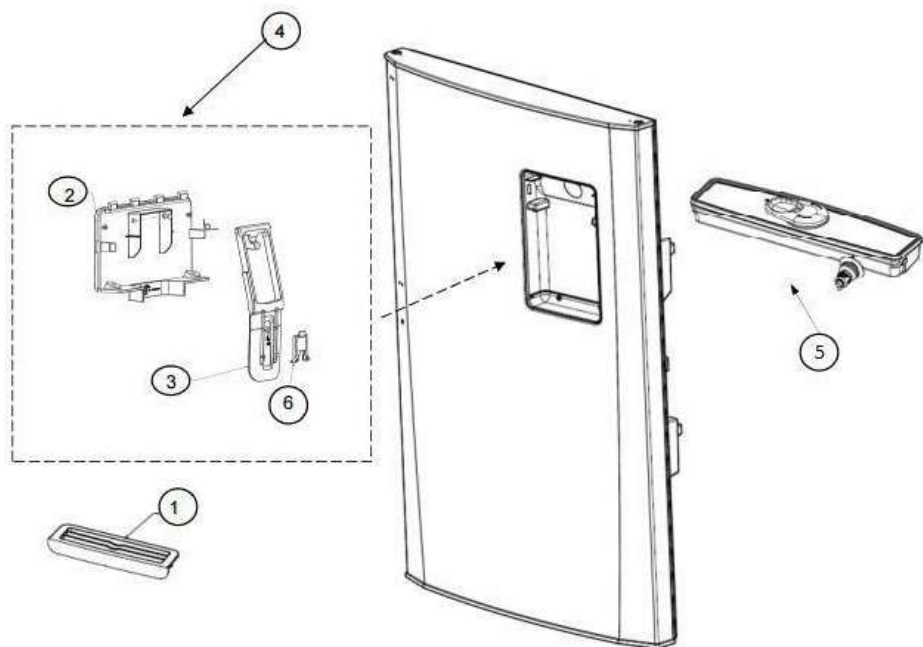

WT4020S00

Dispensador

WT4020S00

1	W10514149	Charola (Drip Tray)
2	W10514135	Cubierta (Fascia) del Dispensador
3	W10515048	Palanca de Agua
4	W10634444	Ensamble del Dispensador
5	W10415856	Tanque de Agua
6	W10515046	Candado (Lock, Water Dispenser)

*NOTA: SI EL CODIGO DEL ARTICULO QUE NECESITA NO APARECE EN NUESTRA PAGINA WEB, ES PROBABLE QUE SEA SOBRE PEDIDO O ESTE OBSOLETO.

FAVOR DE COMUNICARSE A NUESTRAS OFICINAS PARA MAYOR INFORMACION

TELEFONOS: 83377949, 83377999 Y 83373889.