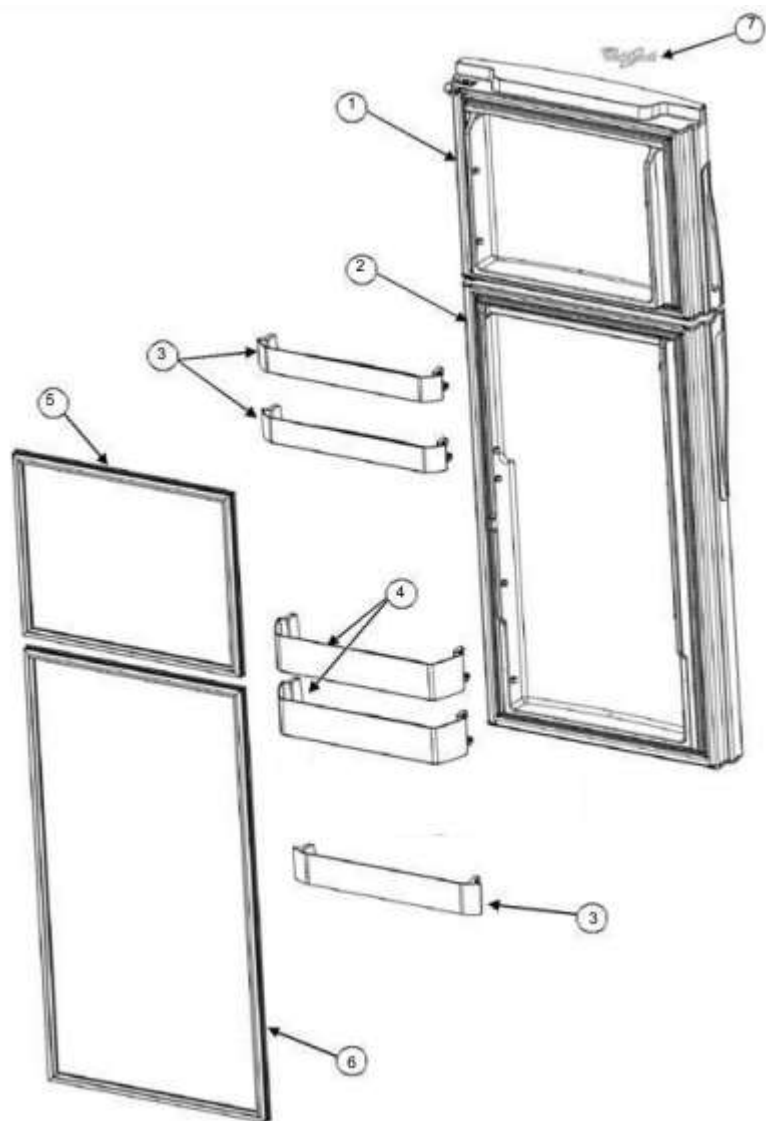

WT4020S00

WT4020S00

1	LW10808709	Door, Assy (FC)
2	LW10808710	Door, Assy (RC)
3	W10364009	Trivet, Door
4	W10364007	Bin, Door Shallow (RC)
5	W10507442	Gasket, Door (FC)
6	W10632947	Gasket, Door (RC)
7	W10481433	Nameplate