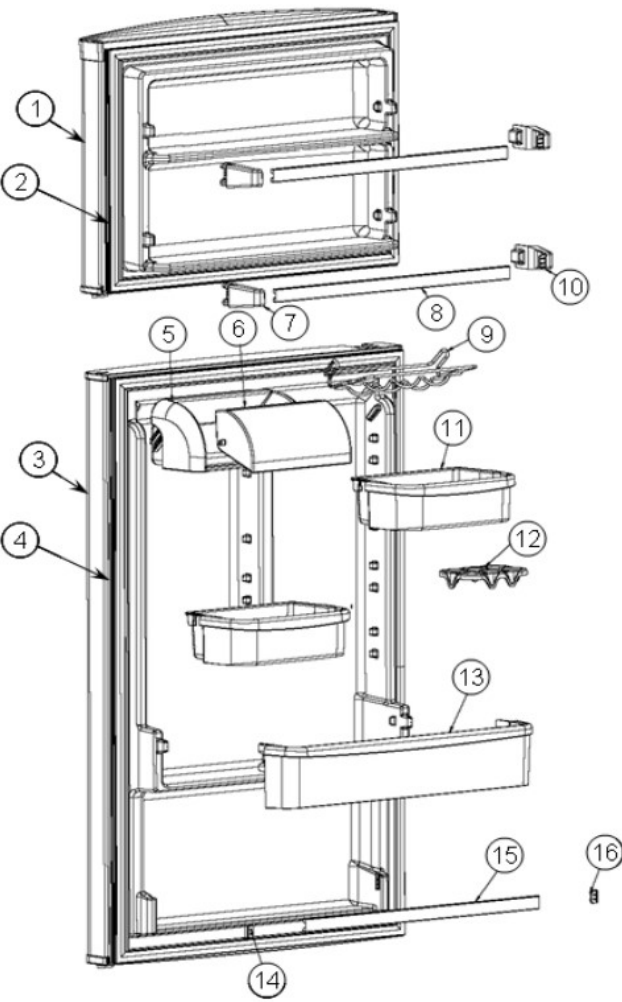

Refrigerador Whirlpool WT6501D00