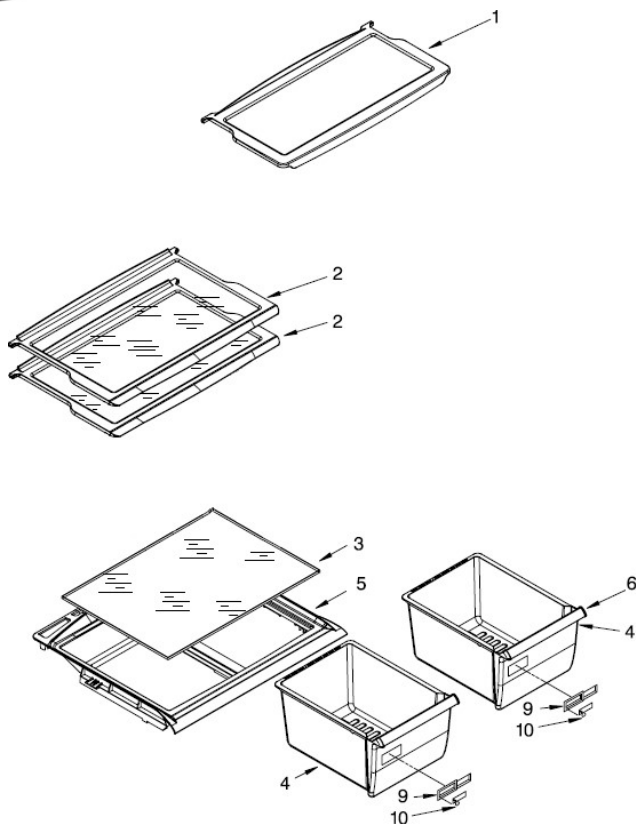

No. Ilus.	DESCRIPCIÓN	No. de Parte
1	Ensamble parrilla congelador	W10283861
2	Ensamble parrilla refrigerador	W10366183
3	Vidrio para cubierta legumbreira	W10366172
4	Cajón legumbreiro	2256704
5	Cubierta cajón legumbreiro	2222031
6	Trim Cajon Legumbreiro	W10423207
9	Cuerpo control de humedad	2212446
10	Deslizador control de humedad	2176222