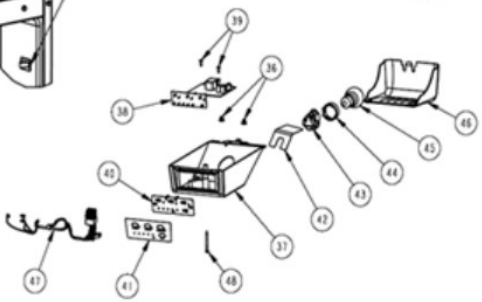

**CONTROL BOX
ELECTRONIC CONTROL**