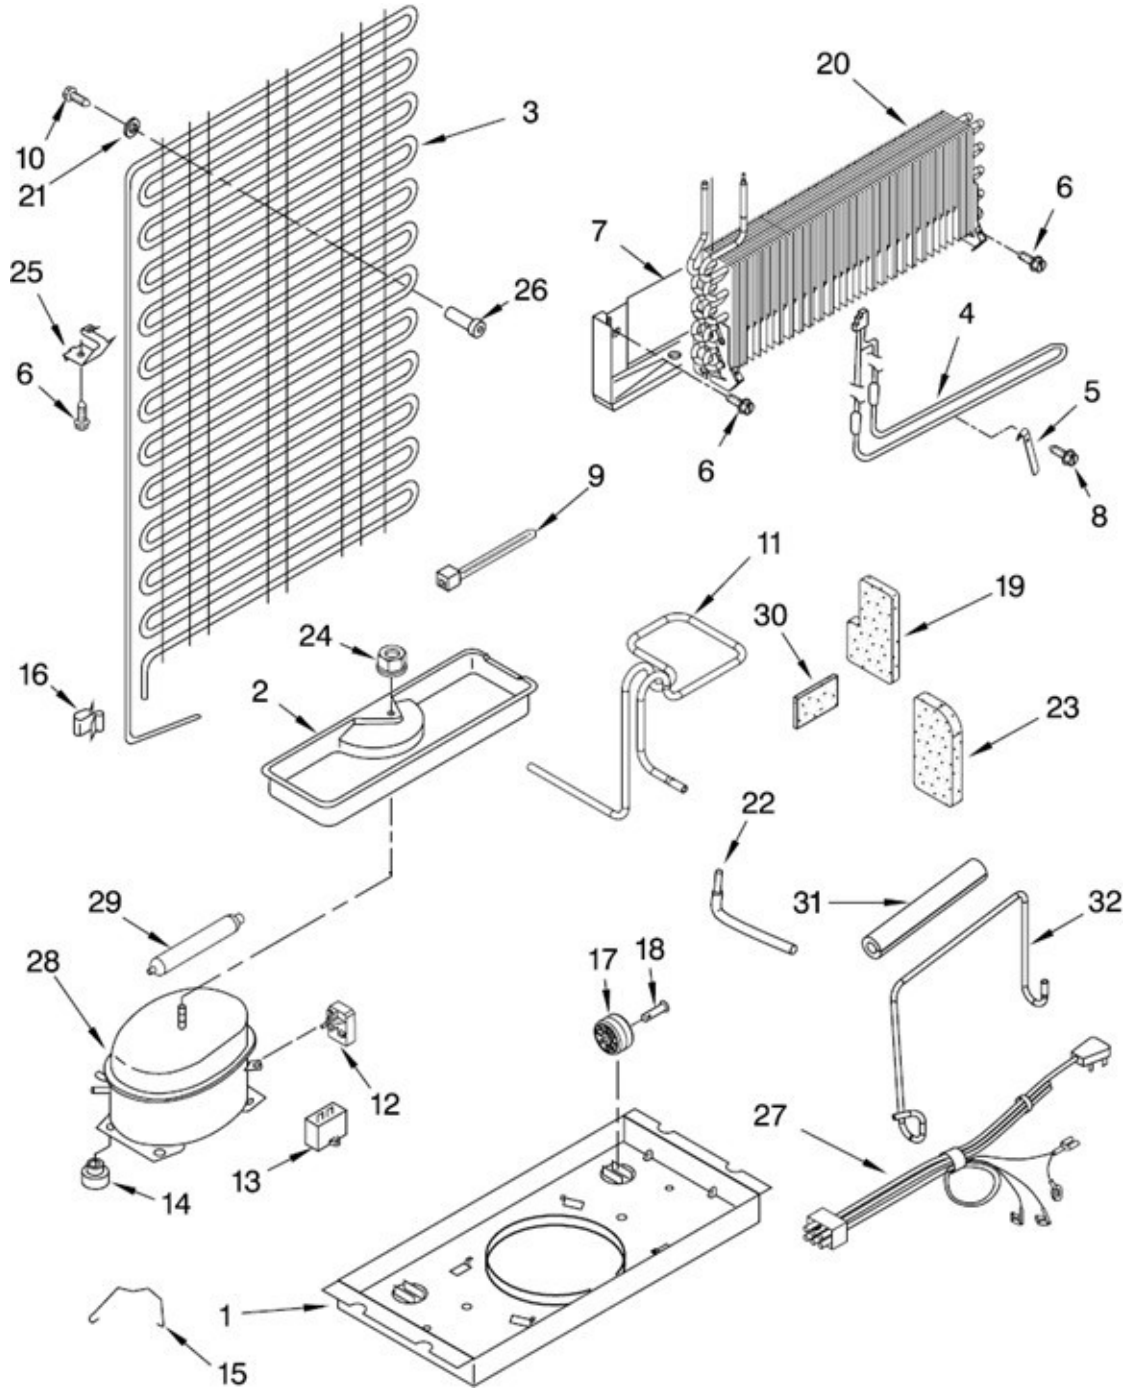

REFRIGERADOR WT8010D00

REFRIGERADOR WT8010D00

No. Ilus.	DESCRIPCIÓN	Cant.	No. de Parte
1	Support Plate, Compressor	1	W10222451
2	Tray, Evaporator	1	2201801
3	Condenser	1	W10219349
4	Heater, Defrost	1	2176942
5	Heat Probe	1	2258429
6	Screw	***	*****
7	Heat Shield	1	2319224
8	Screw	***	*****
9	Strap	1	2263990
10	Screw	***	*****
11	Tube, Discharge	***	*****
12	Start Device, Combination	1	W10330836
13	Capacitor	1	2264017
14	Grommet	4	2264447
15	Strap, Bale	1	2263990
16	Clip, Wire	3	939054
17	Roller, Rear	2	W10475495
18	Axle, Rivet	2	2264756
19	Evaporator Wedge	1	2262191
20	Evaporator Assy	1	2263920
21	Washer	1	VS611
22	Tube, Process	***	*****
23	Evaporator Wedge	1	2262192
24	Hex Nut	1	489153
25	Clip, Condenser Mounting	2	2172892
26	Spacer	2	2258452
27	Wire Assy, Unit	1	W10549858
28	Compressor	1	W10317706
29	Drier	1	W10190413
30	Insulation, Sound	1	2215468
31	Sleeve	***	*****
32	Extension, Tube Heat	***	*****